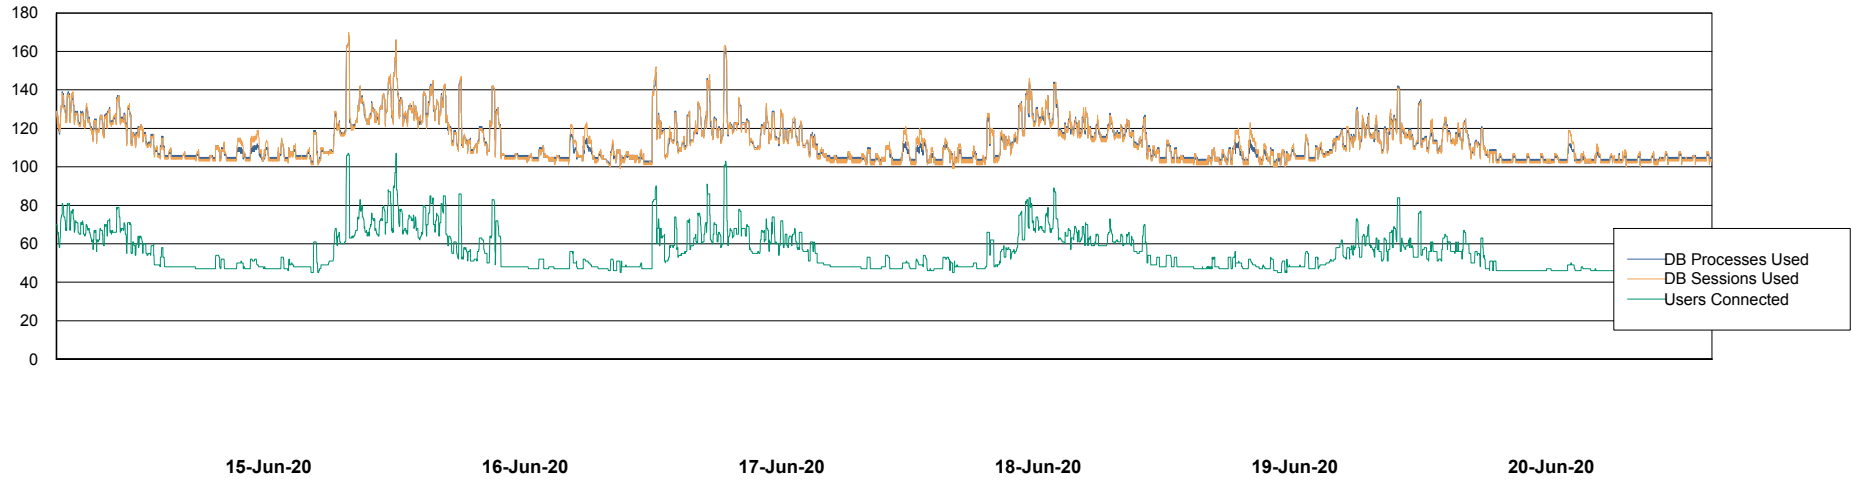

Weekly SLA Customer Report

Customer ELJ Production
Database ID 72

Database Performance ELJDB_PRD_BI

Weekly SLA Customer Report

Customer ELJ Production
Database ID 72

Database Performance ELJDB_Production

Weekly SLA Customer Report