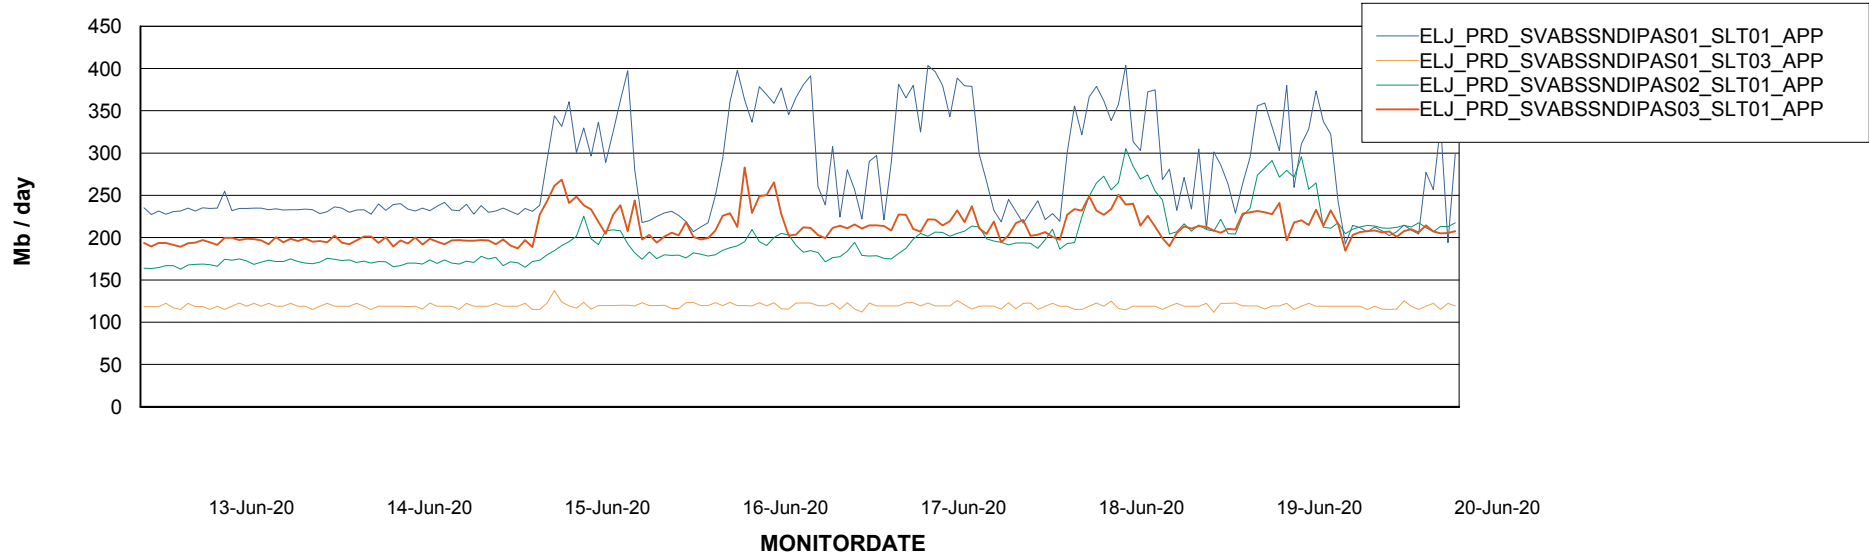

BI Status and last ETL error for ELJDB_PRD_BI

| | Sun 14/6/2020 | Mon 15/6/2020 | Tue 16/6/2020 | Wed 17/6/2020 | Thu 18/6/2020 | Fri 19/6/2020 | Sat 20/6/2020 |
|-------------------------------------|---------------|---------------|---------------|---------------|---------------|---------------|---------------|
| ABS DataWarehouse ETL Health | OK | OK | OK | OK | OK | OK | OK |
| ABS DWHStaging ETL Health | OK | OK | OK | OK | OK | OK | OK |

Weekly SLA Customer Report

Customer ELJ Production
Database ID 72

ABSSolute Application Server Services

Avg memory used per ABS Server Service

Avg users per day per ABS server

Weekly SLA Customer Report

Customer ELJ Production
Database ID 72