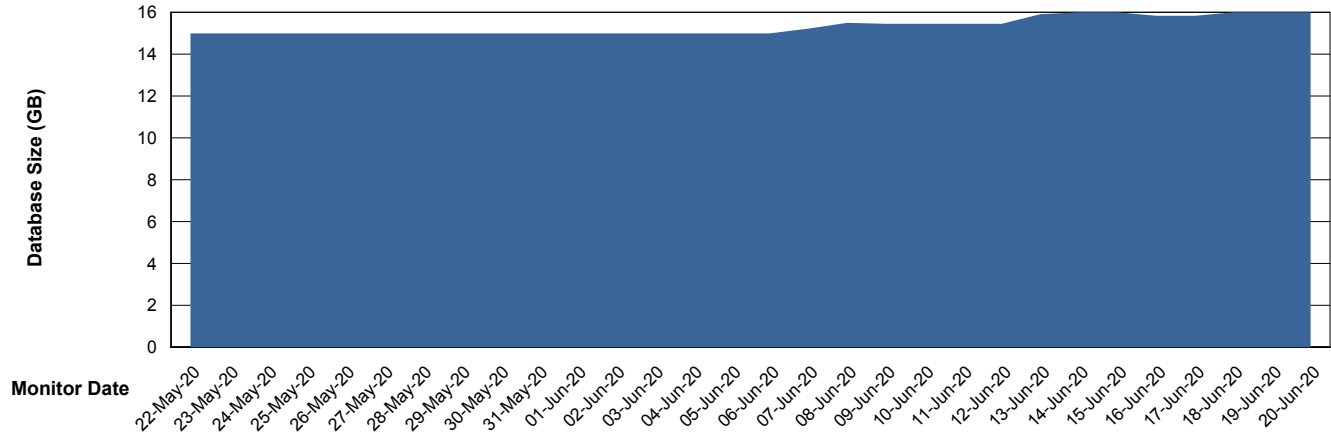

Customer ELJ Production
Database ID 72

Database Performance ELJDB_Standby

Weekly SLA Customer Report

Customer ELJ Production
Database ID 72

DATABASE SIZE ELJDB_PRD_BI

Database growth over last month

DATABASE SIZE ELJDB_Production

Database growth over last month

Weekly SLA Customer Report

Customer ELJ Production
 Database ID 72

Database Tablespace ELJDB_PRD_BI

| Date | Tablespace Name | Filesize (Gb) | Usedsize (Gb) | Percentage free |
|-----------|-----------------|---------------|---------------|-----------------|
| 20-Jun-20 | ABSDATA | 7 | 6 | 14 |
| | INDX | 7 | 6 | 14 |
| 19-Jun-20 | ABSDATA | 7 | 6 | 14 |
| | INDX | 7 | 6 | 14 |
| 18-Jun-20 | ABSDATA | 7 | 6 | 14 |
| | INDX | 7 | 6 | 14 |
| 17-Jun-20 | ABSDATA | 7 | 6 | 14 |
| | INDX | 7 | 6 | 14 |
| 16-Jun-20 | ABSDATA | 7 | 6 | 14 |
| | INDX | 7 | 6 | 14 |
| 15-Jun-20 | ABSDATA | 7 | 6 | 14 |
| | INDX | 7 | 6 | 14 |
| 14-Jun-20 | ABSDATA | 7 | 6 | 14 |
| | INDX | 7 | 6 | 14 |