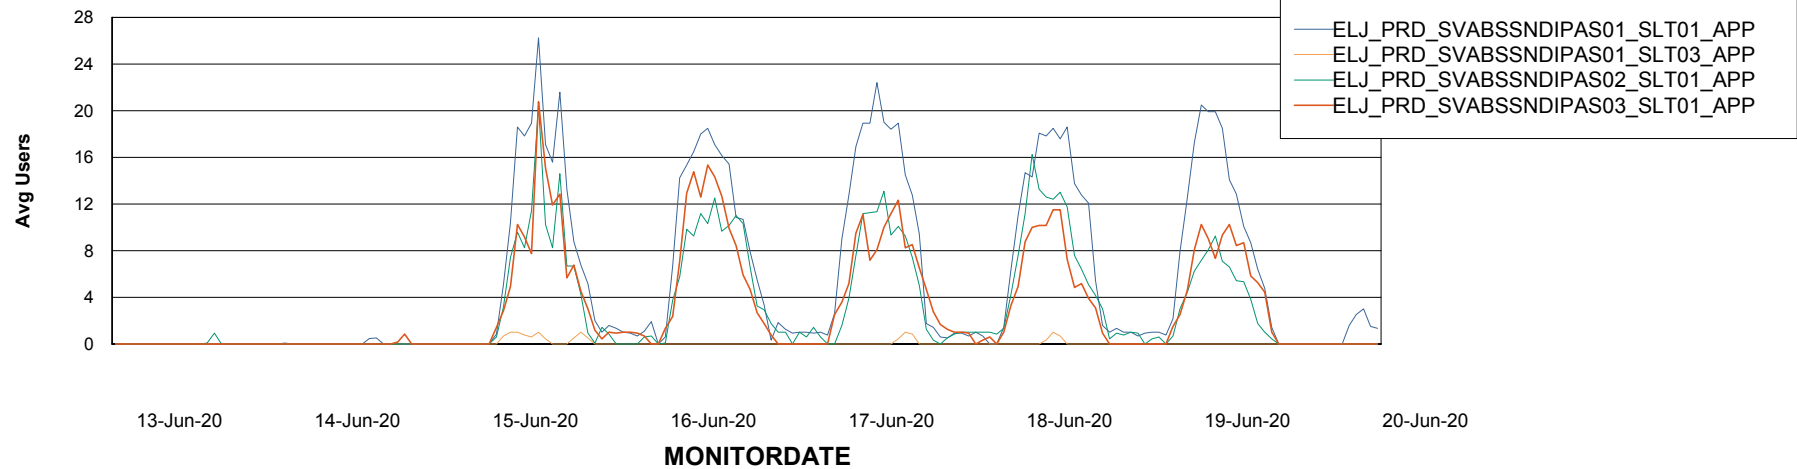

Weekly SLA Customer Report

Customer ELJ Production
Database ID 72

ABSSolute Application Server Services

Avg memory used per ABS Server Service

Avg users per day per ABS server

Weekly SLA Customer Report

Customer ELJ Production
Database ID 72