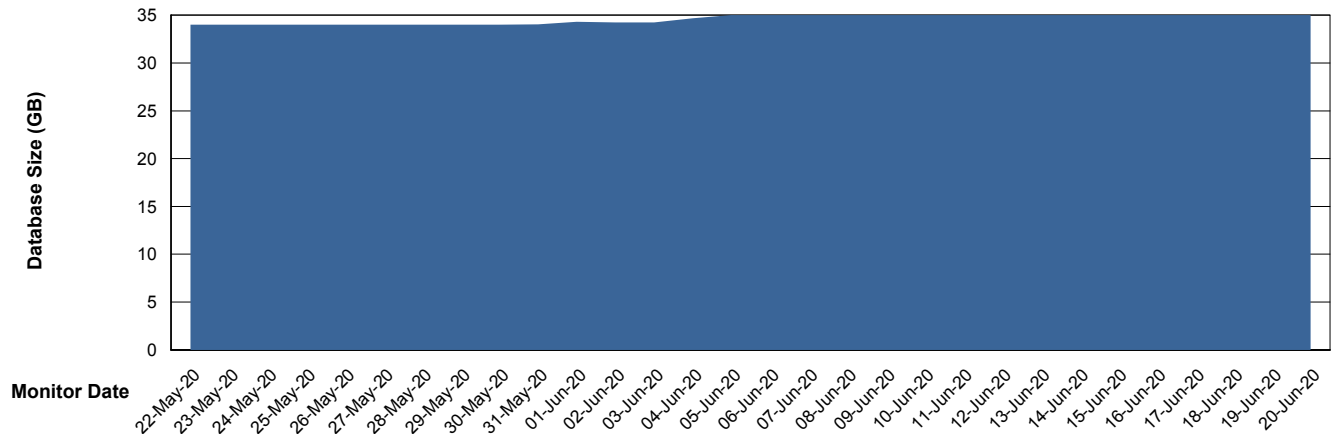

DATABASE SIZE ELJDB_Production

Database growth over last month