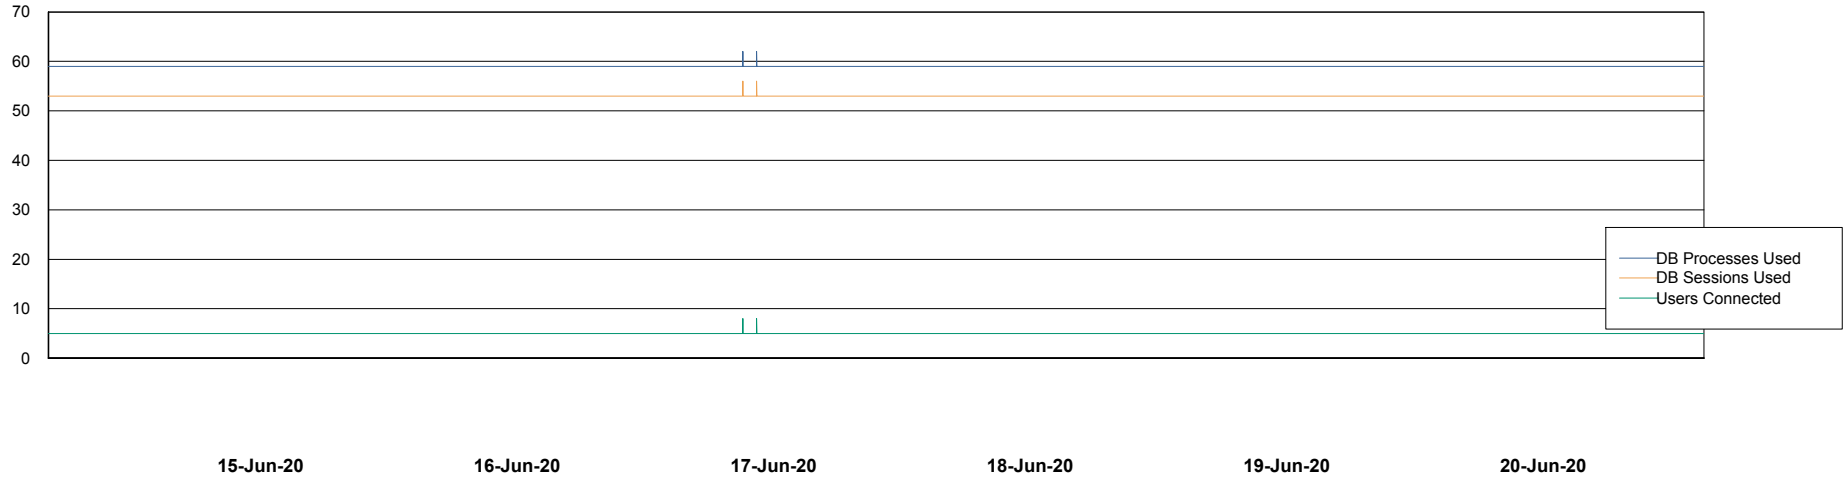

Database Performance ELJDB_Standby