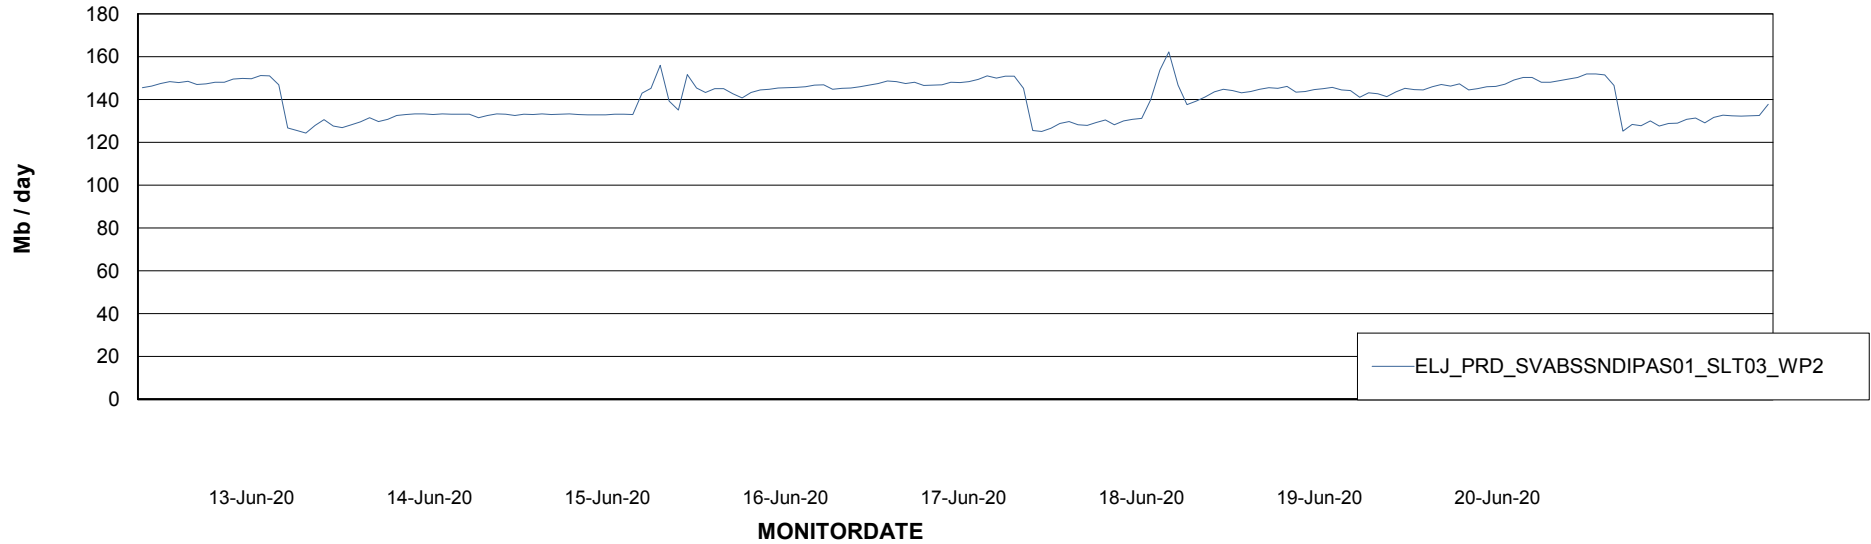

ABSSolute Application ReportServer Services

Avg memory used per ReportServer Service

Weekly SLA Customer Report

Customer ELJ Production
Database ID 72

ABSolute Web Component Services

Avg memory used per ABS Web component