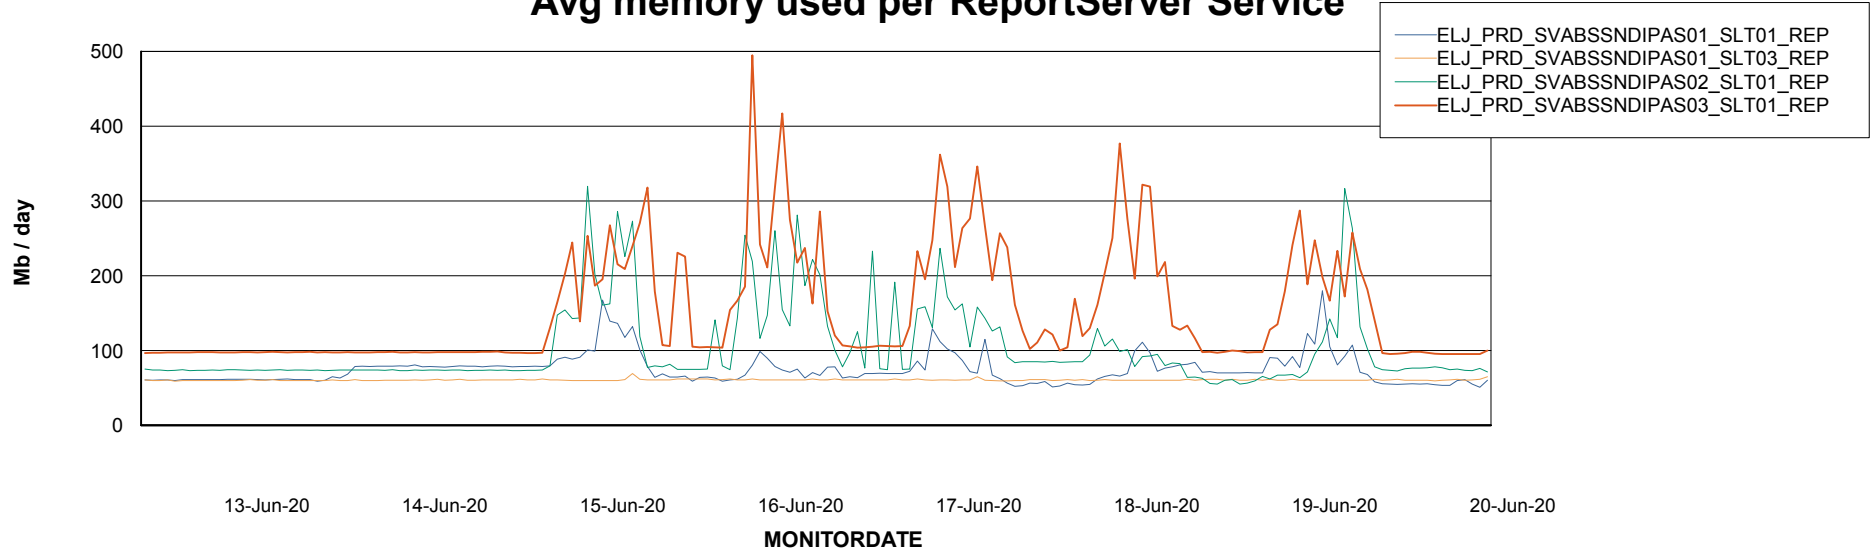

ABSSolute Application ReportServer Services

Avg memory used per ReportServer Service