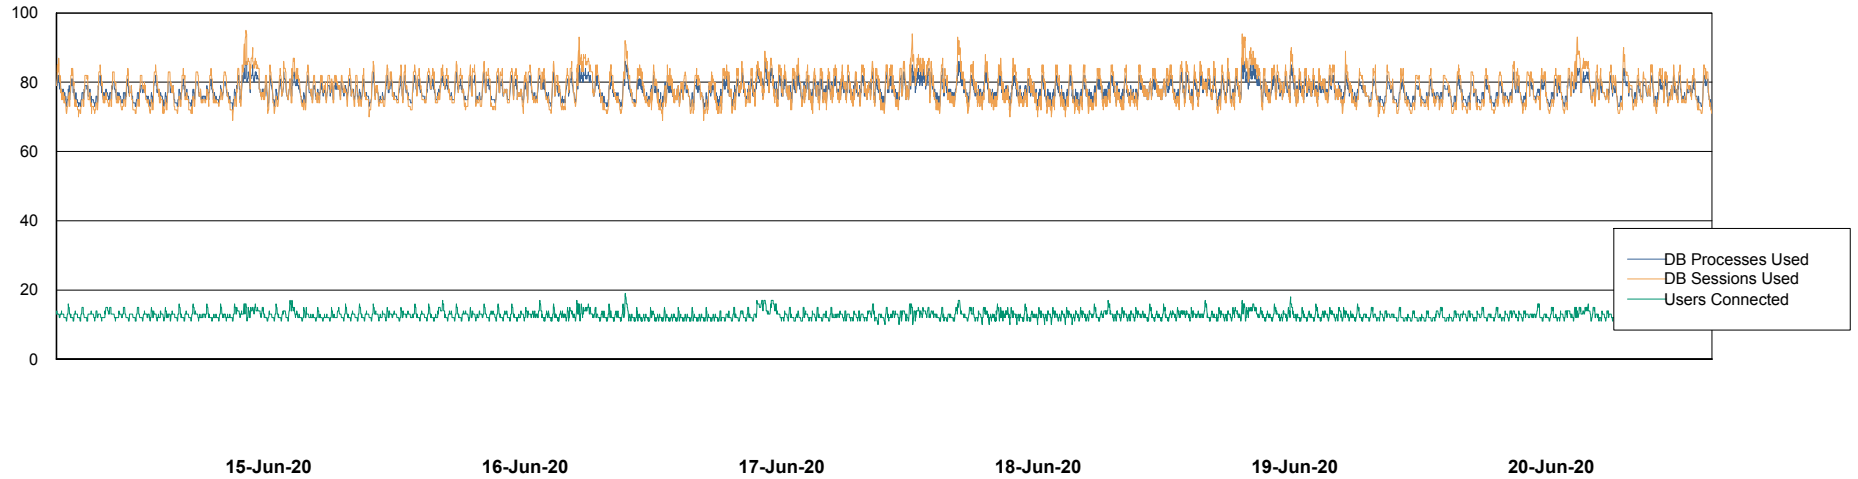

Database Performance ELJDB_PRD_BI