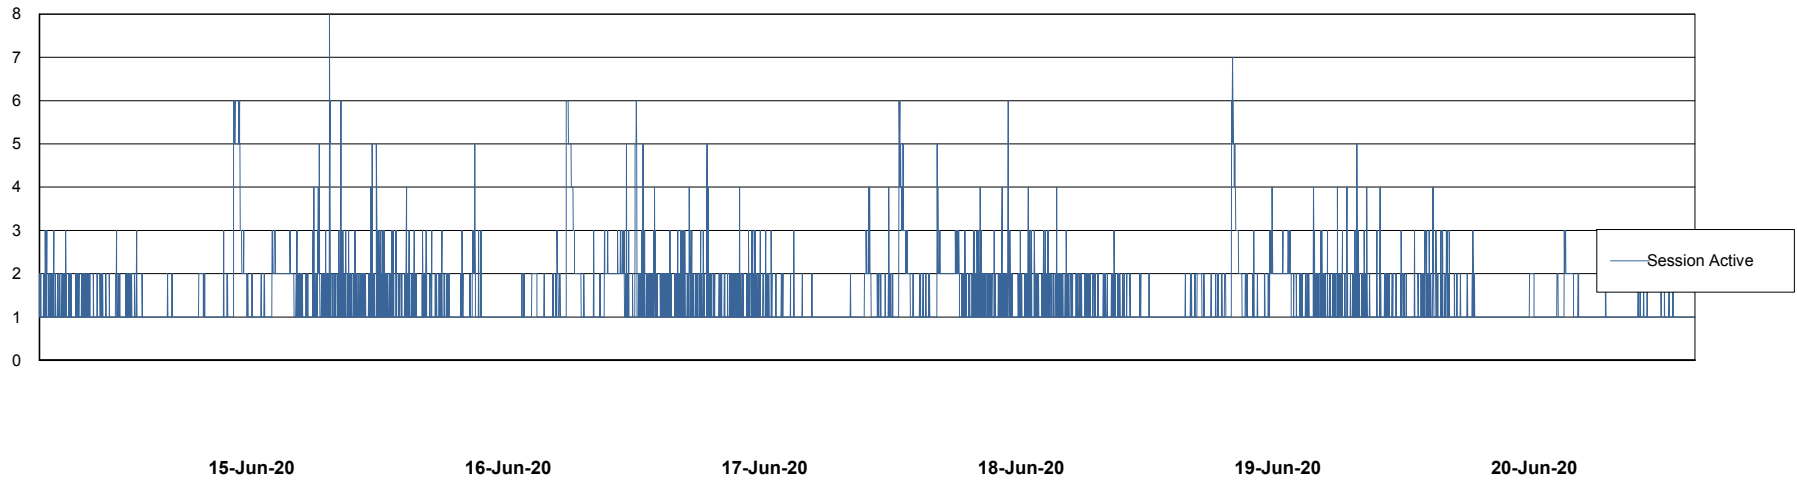

Weekly SLA Customer Report

Customer ELJ Production
Database ID 72

Database Performance ELJDB_PRD_BI

Weekly SLA Customer Report

Customer ELJ Production
Database ID 72

Database Performance ELJDB_Production

Weekly SLA Customer Report