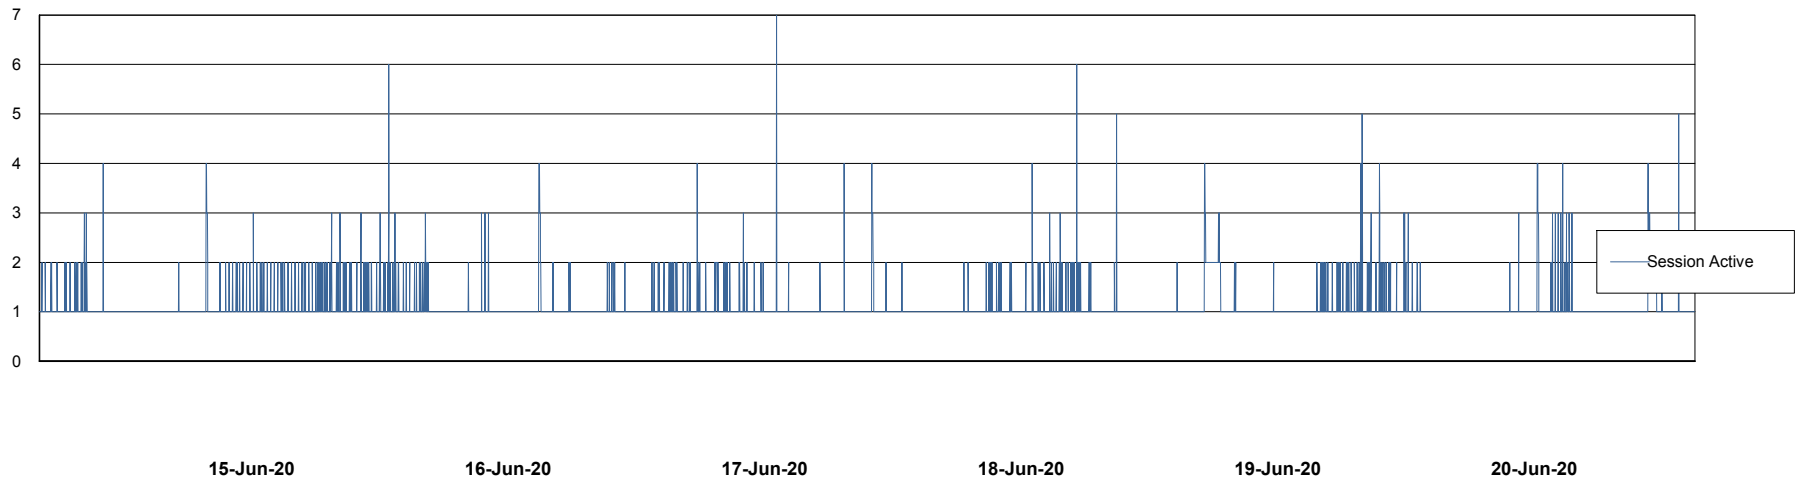

Database Performance ECLDB_Production