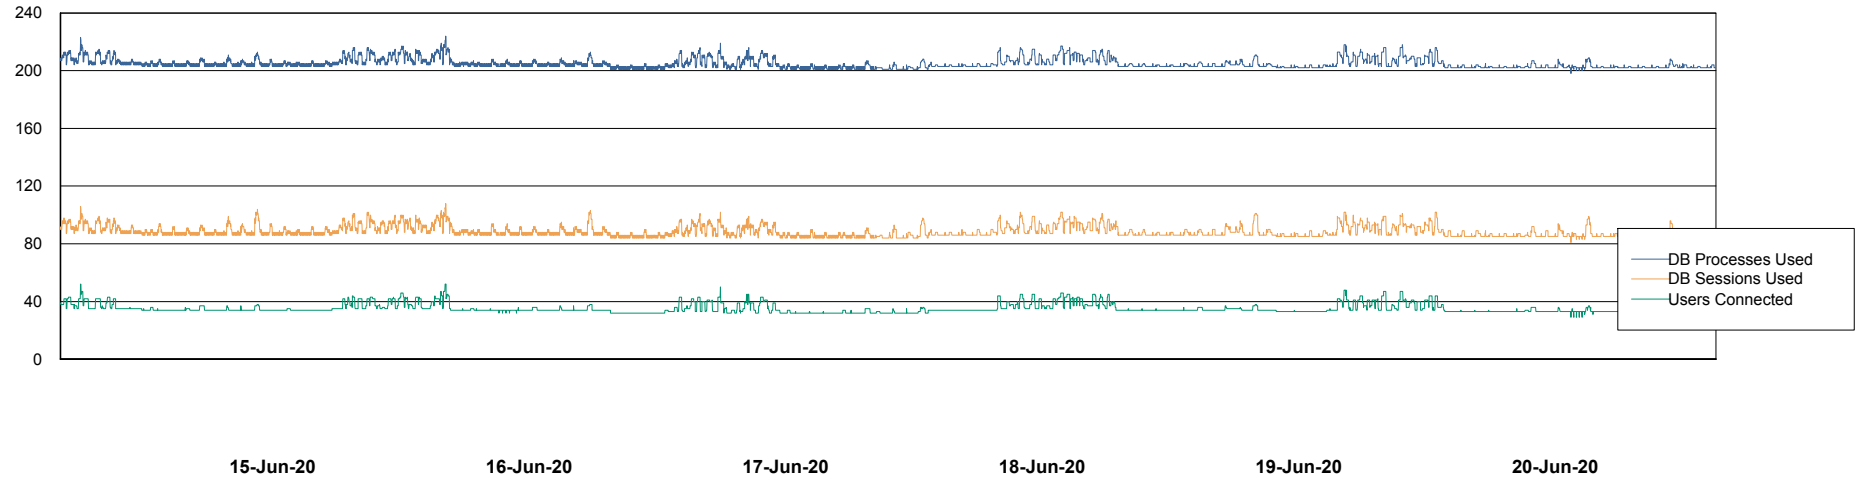

Database Performance ECLDB_Production