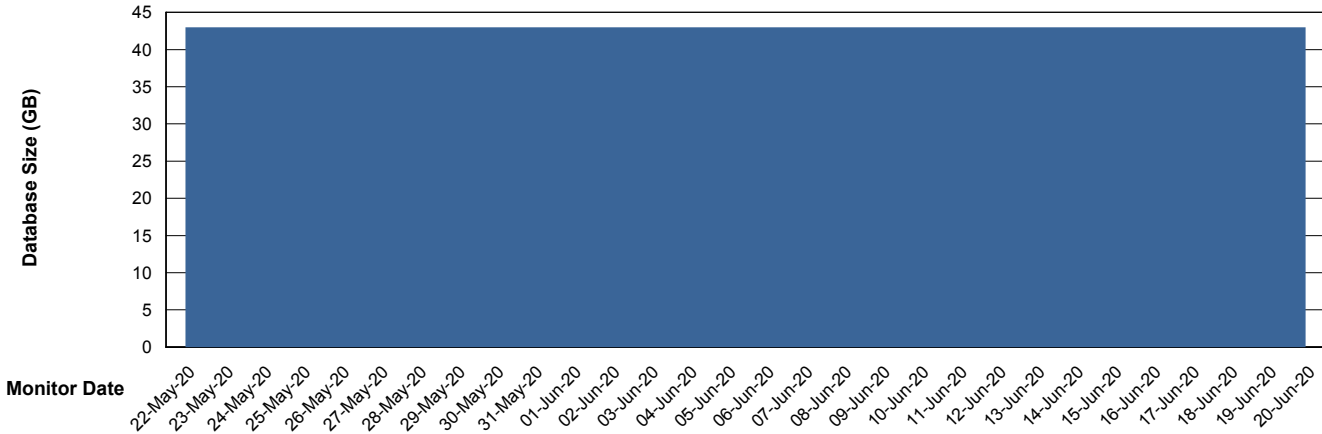

Database growth over last month

Database Tablespace ECLDB_Production

Date	Tablespace Name	Filesize (Gb)	Usedsize (Gb)	Percentage free
20-Jun-20	ABSDATA	46	39	15
	INDX	8	2	75
19-Jun-20	ABSDATA	46	39	15
	INDX	8	2	75
18-Jun-20	ABSDATA	46	39	15
	INDX	8	2	75
17-Jun-20	ABSDATA	46	39	15
	INDX	8	2	75
16-Jun-20	ABSDATA	46	39	15
	INDX	8	2	75
15-Jun-20	ABSDATA	46	39	15
	INDX	8	2	75
14-Jun-20	ABSDATA	46	39	15
	INDX	8	2	75