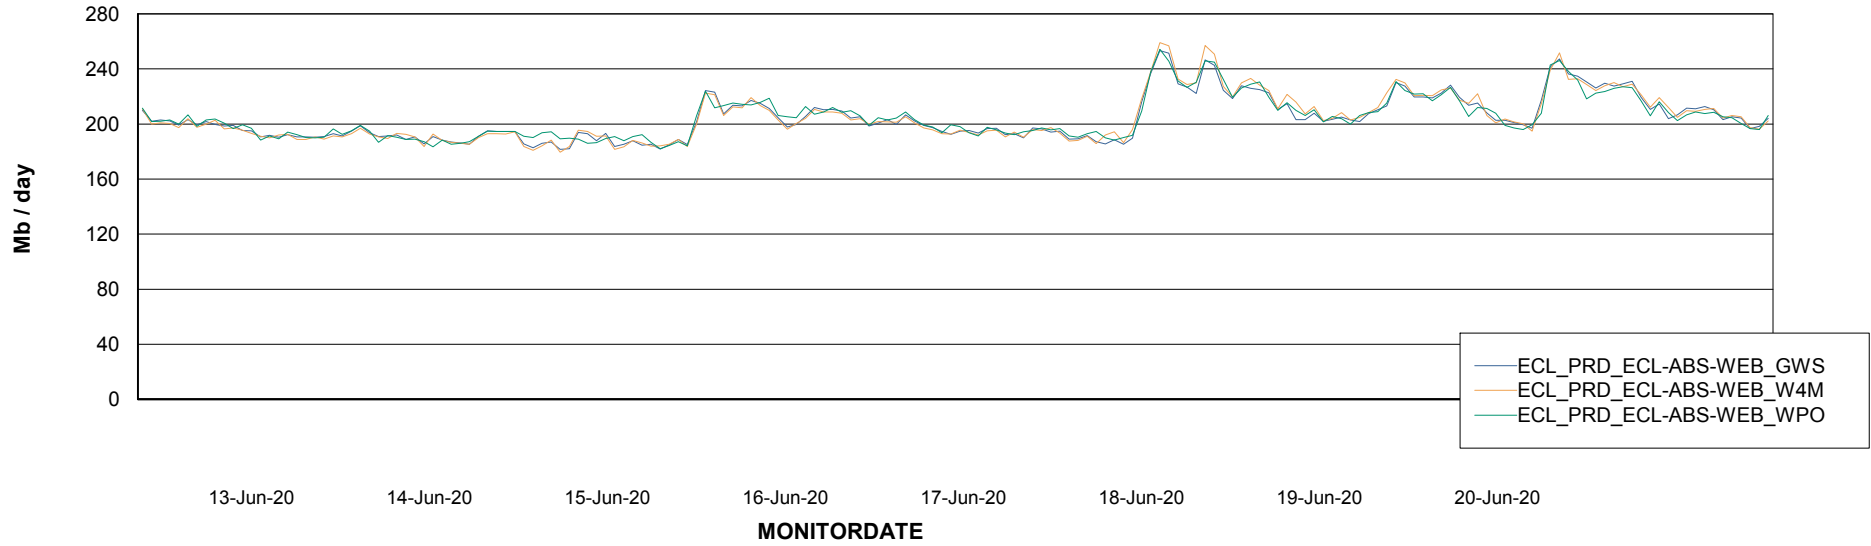

ABSolute Web Component Services

Avg memory used per ABS Web component