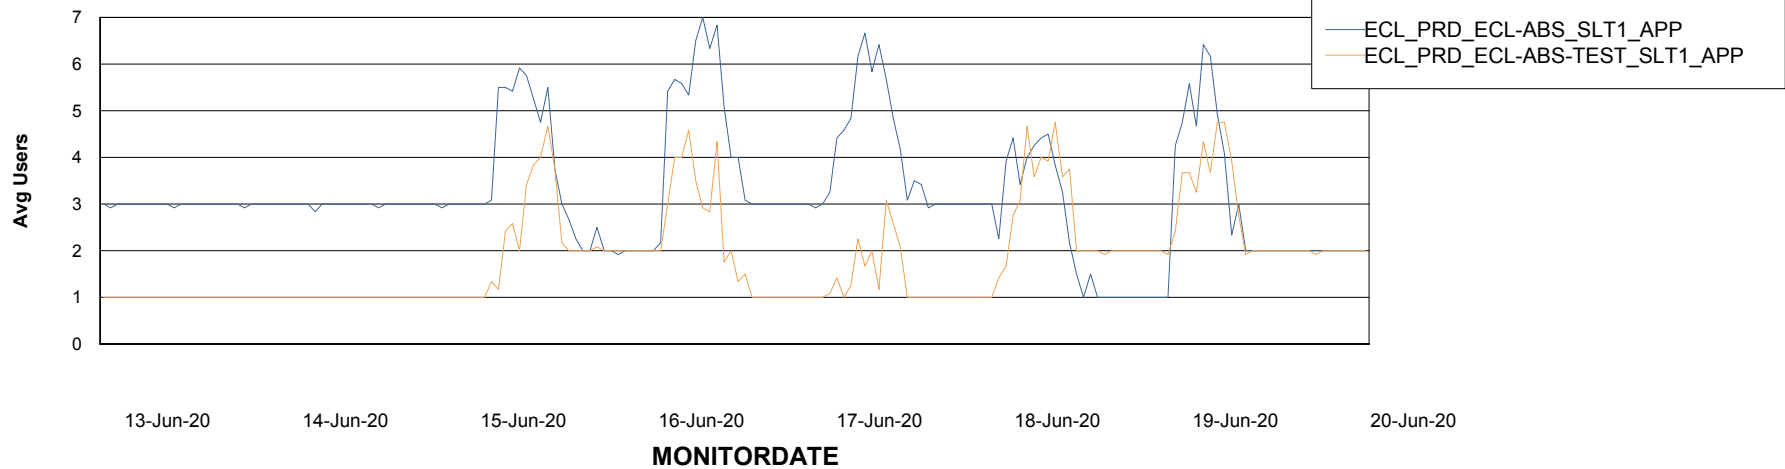

Avg users per day per ABS server