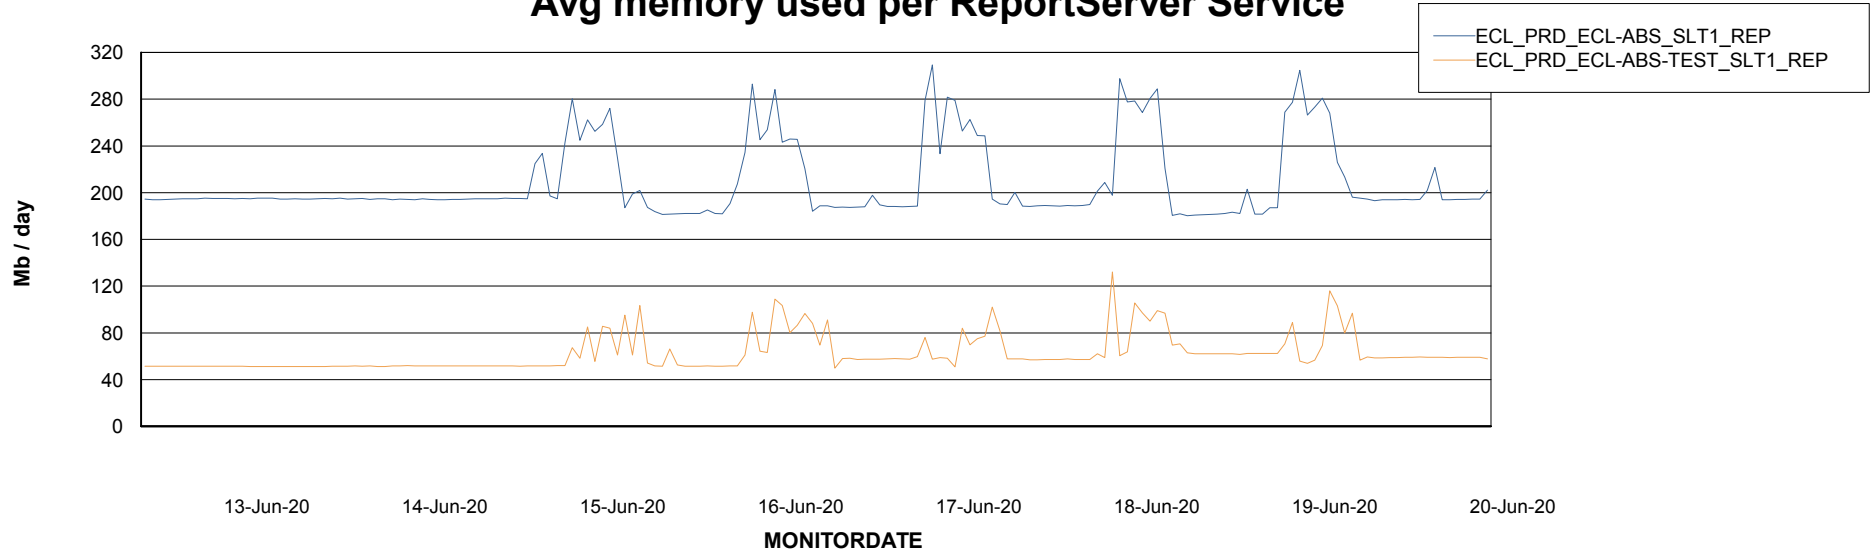

ABSSolute Application ReportServer Services

Avg memory used per ReportServer Service