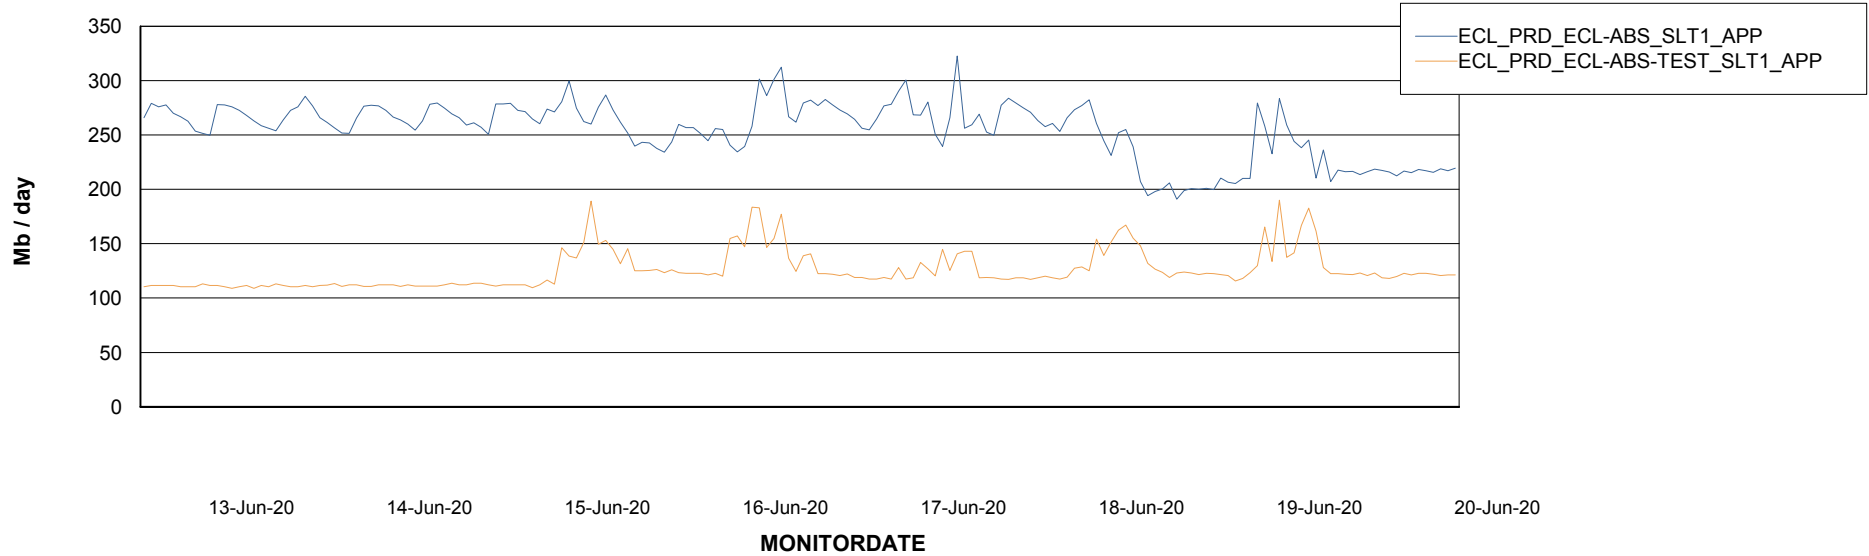

ABSSolute Application Server Services

Avg memory used per ABS Server Service