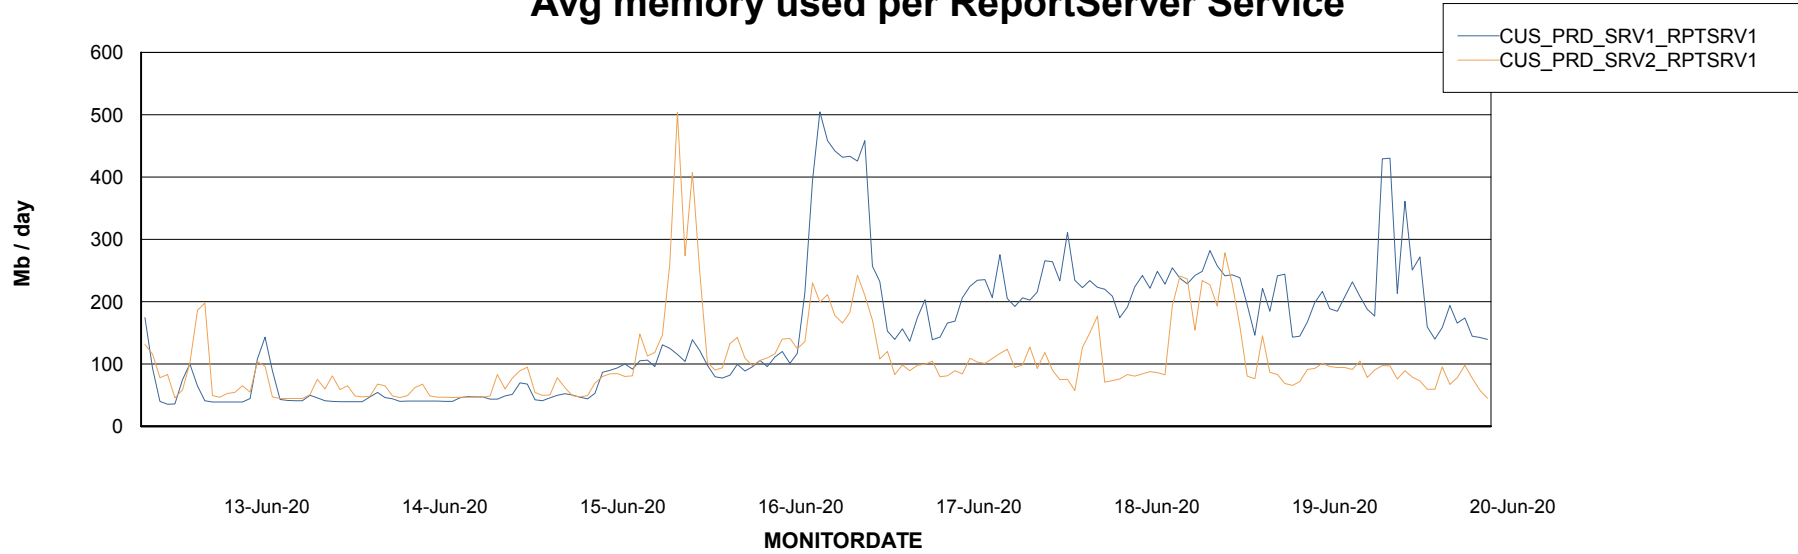

Avg memory used per ABS Server Service

Avg users per day per ABS server

Weekly SLA Customer Report

Customer CUS Production
Database ID 84

ABSSolute Web Component Services

Avg memory used per ReportServer Service