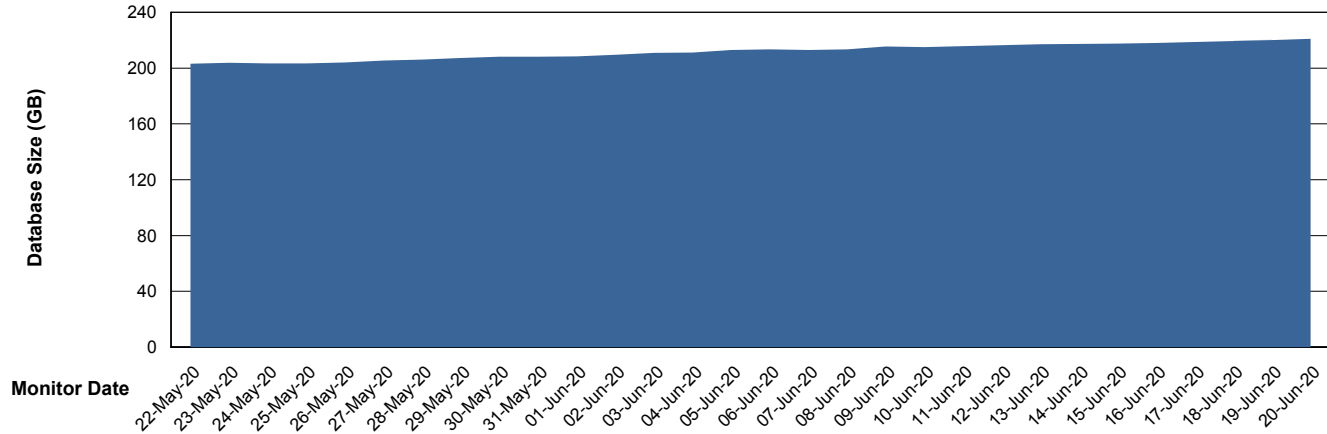

DATABASE SIZE CUS_ProdDB_Primary

Database growth over last month

Database Tablespace CUS_ProdDB_Primary

Date	Tablespace Name	Filesize (Gb)	Usedsize (Gb)	Percentage free
20-Jun-20	ABSDATA	129	89	31
	INDX	140	114	19
19-Jun-20	ABSDATA	129	88	32
	INDX	140	114	19
18-Jun-20	ABSDATA	129	88	32
	INDX	140	114	19
17-Jun-20	ABSDATA	129	88	32
	INDX	140	114	19
16-Jun-20	ABSDATA	129	88	32
	INDX	132	114	14
15-Jun-20	ABSDATA	129	87	33
	INDX	132	114	14
14-Jun-20	ABSDATA	129	87	33
	INDX	132	114	14