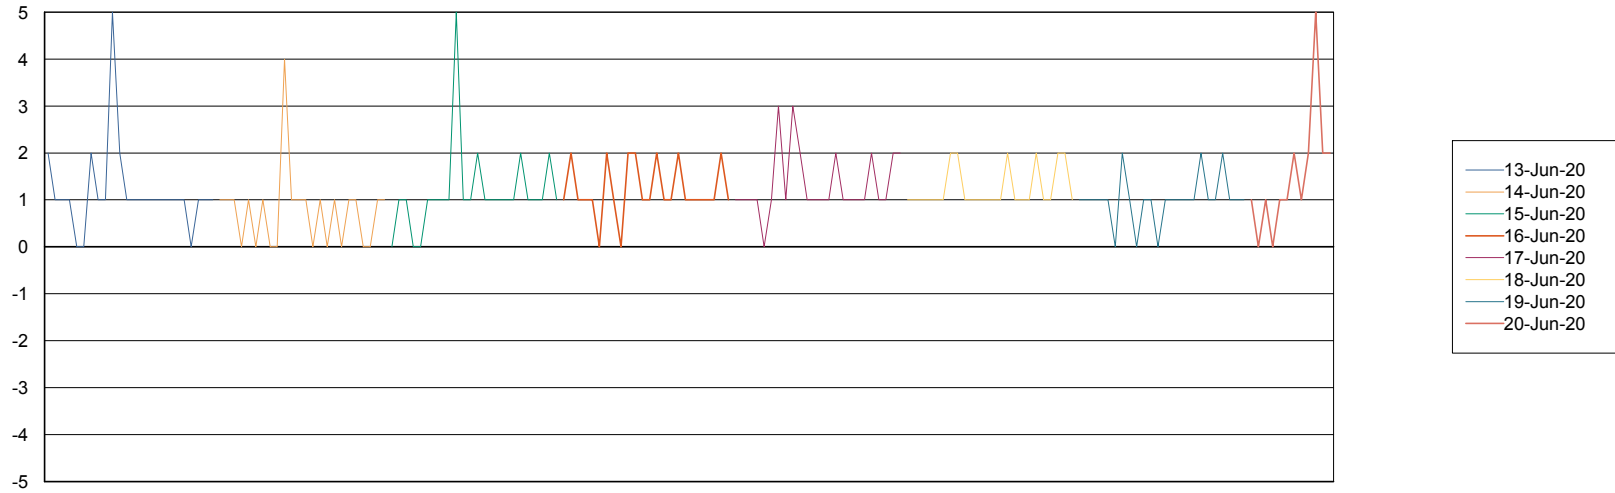

Standby Database Health CUS Production

Recovery lag for last 7 days