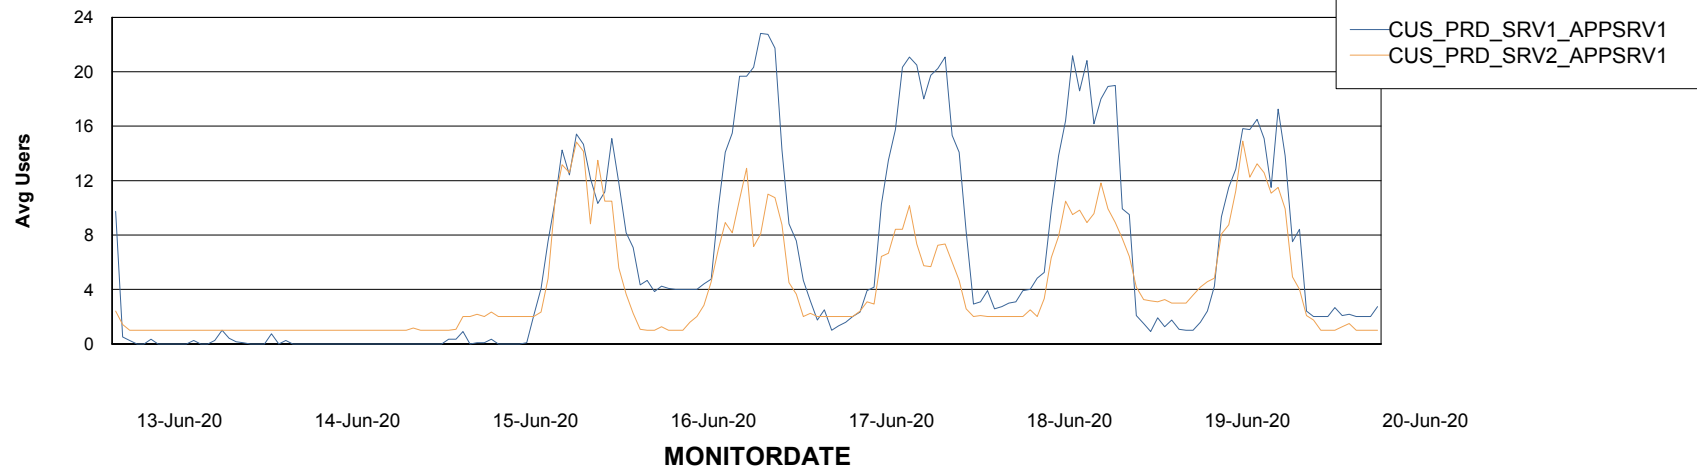

Avg users per day per ABS server