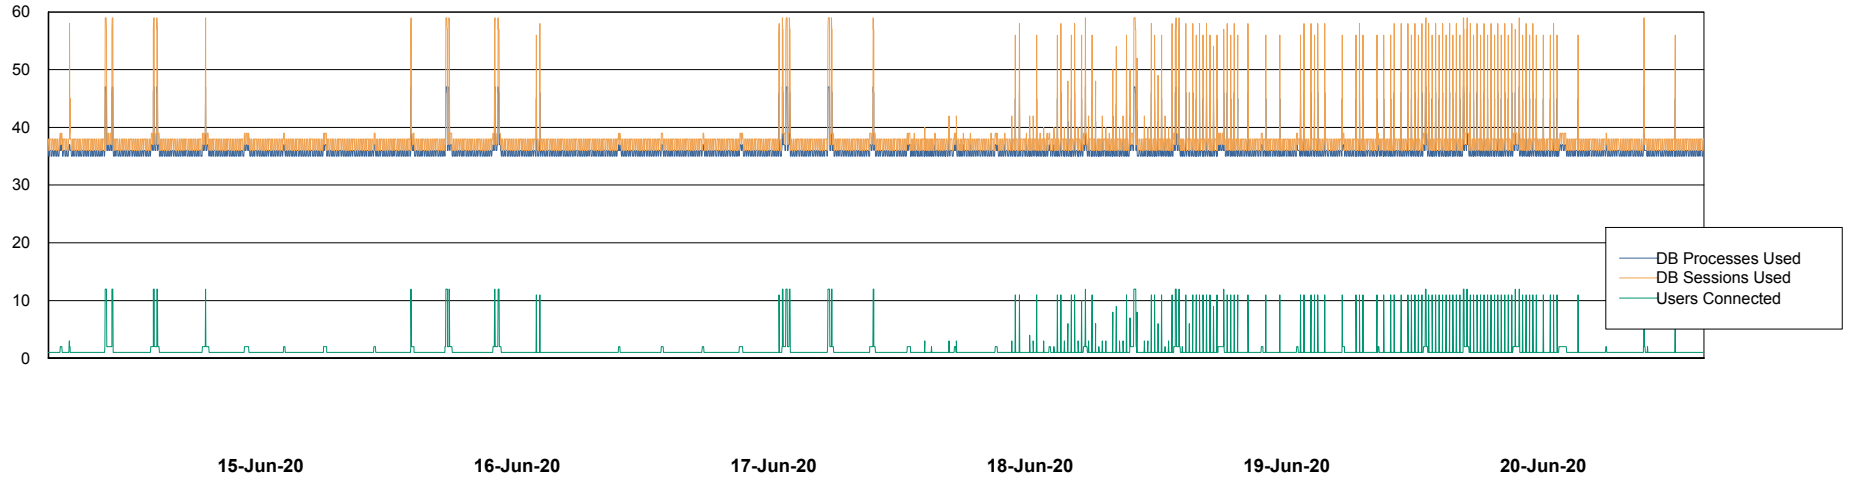

Weekly SLA Customer Report

Customer CUS Production
Database ID 84

Database Performance CUS_ProdDB_Primary

Weekly SLA Customer Report

Customer CUS Production
Database ID 84

Database Performance CUS_ProdDB_Standby