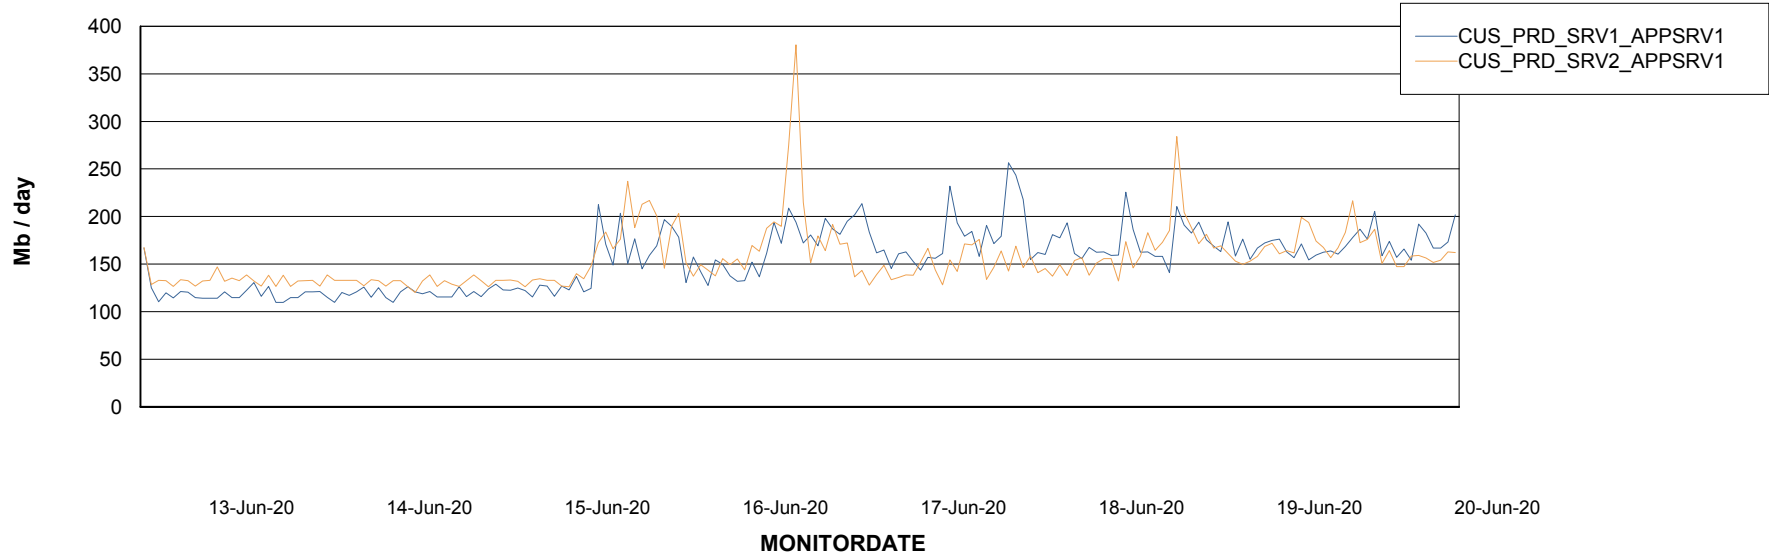

ABSSolute Application Server Services

Avg memory used per ABS Server Service