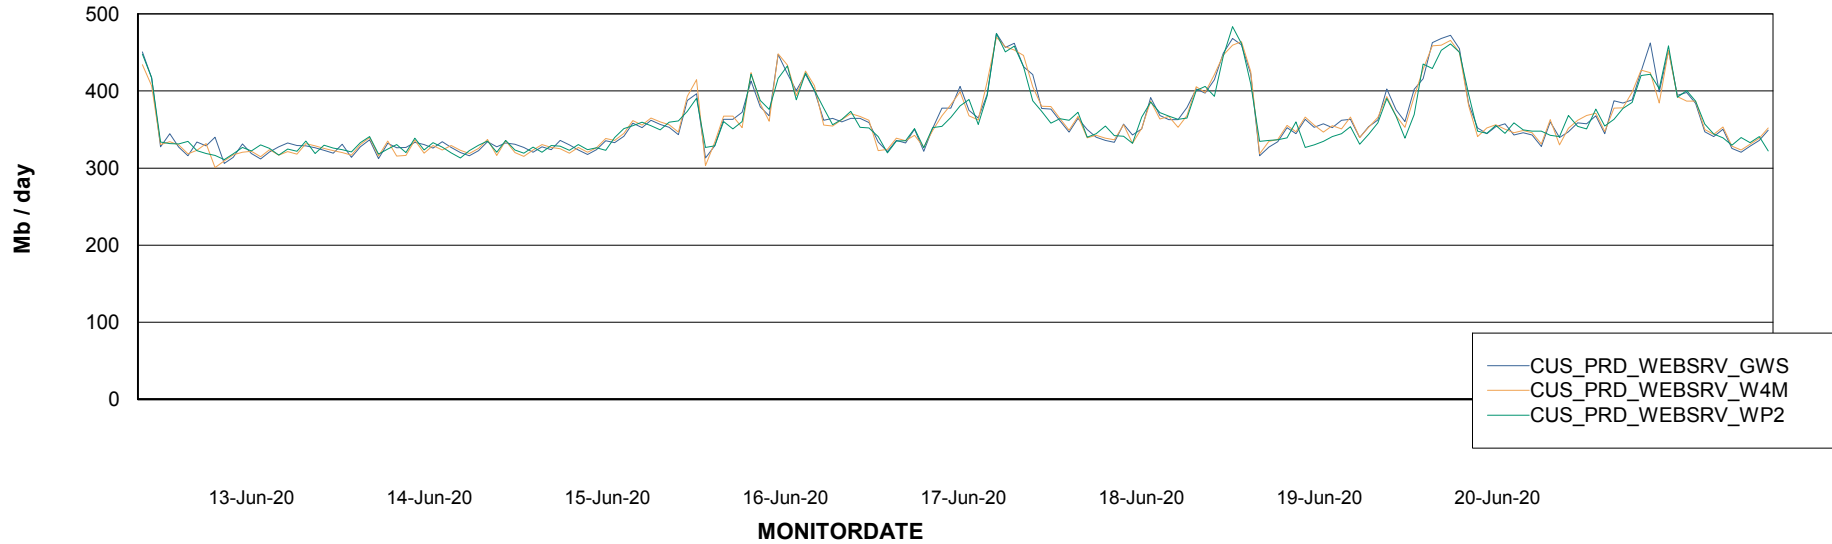

ABSSolute Web Component Services

Avg memory used per ABS Web component