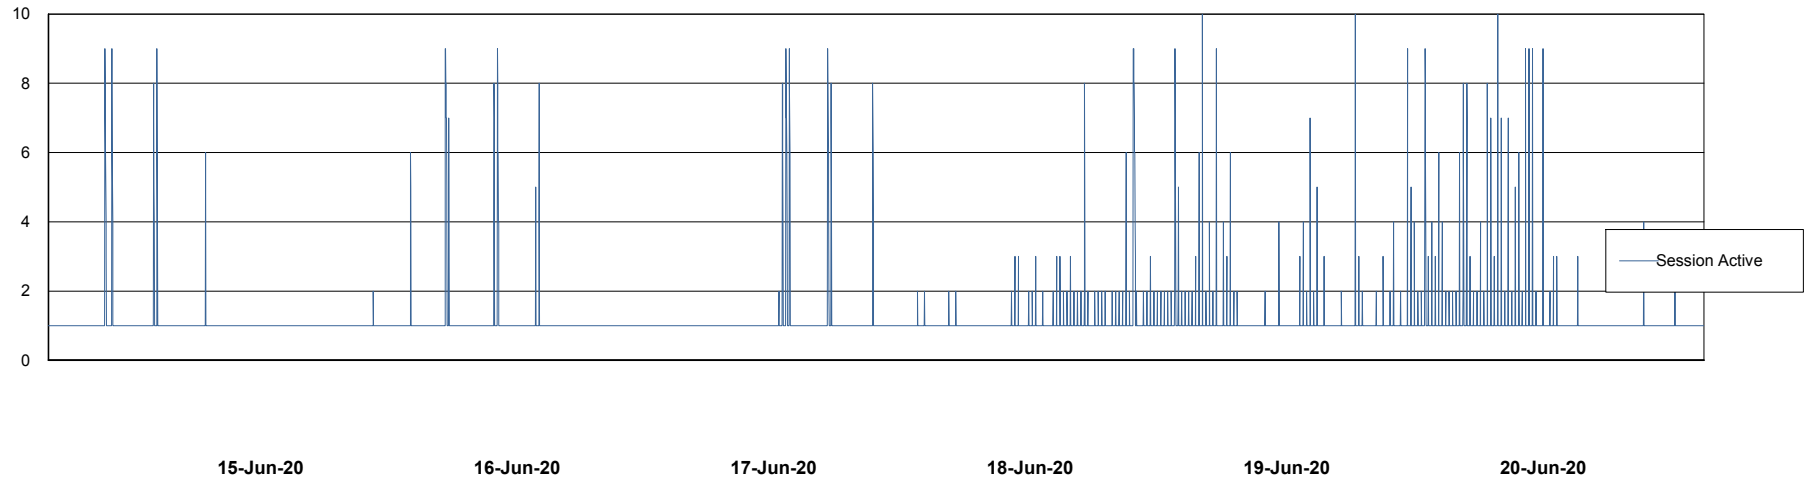

Weekly SLA Customer Report

Customer CUS Production
Database ID 84

Database Performance CUS_ProdDB_Primary

Weekly SLA Customer Report

Customer CUS Production
Database ID 84

Database Performance CUS_ProdDB_Standby