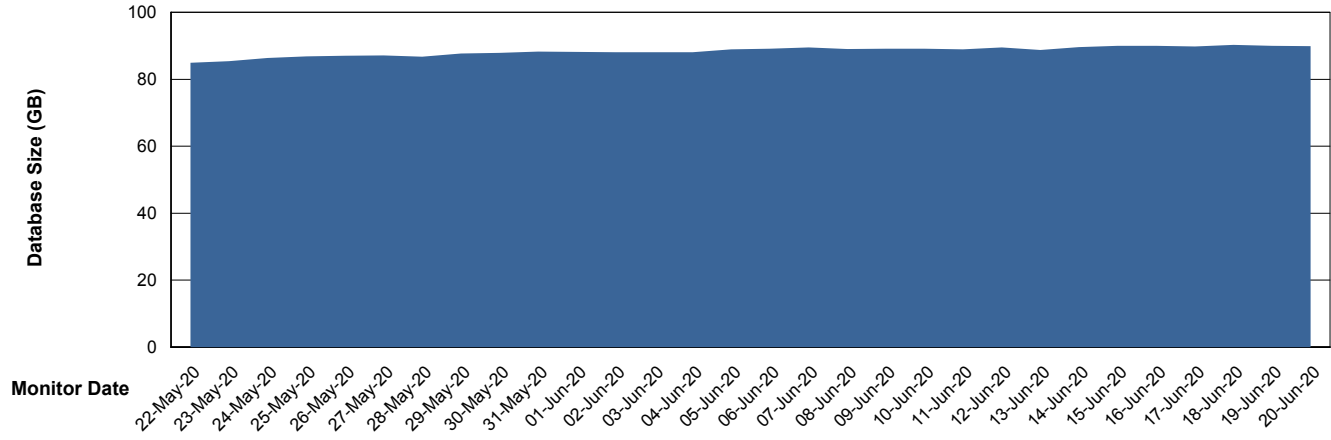

DATABASE SIZE BGGDB_BI

Database growth over last month