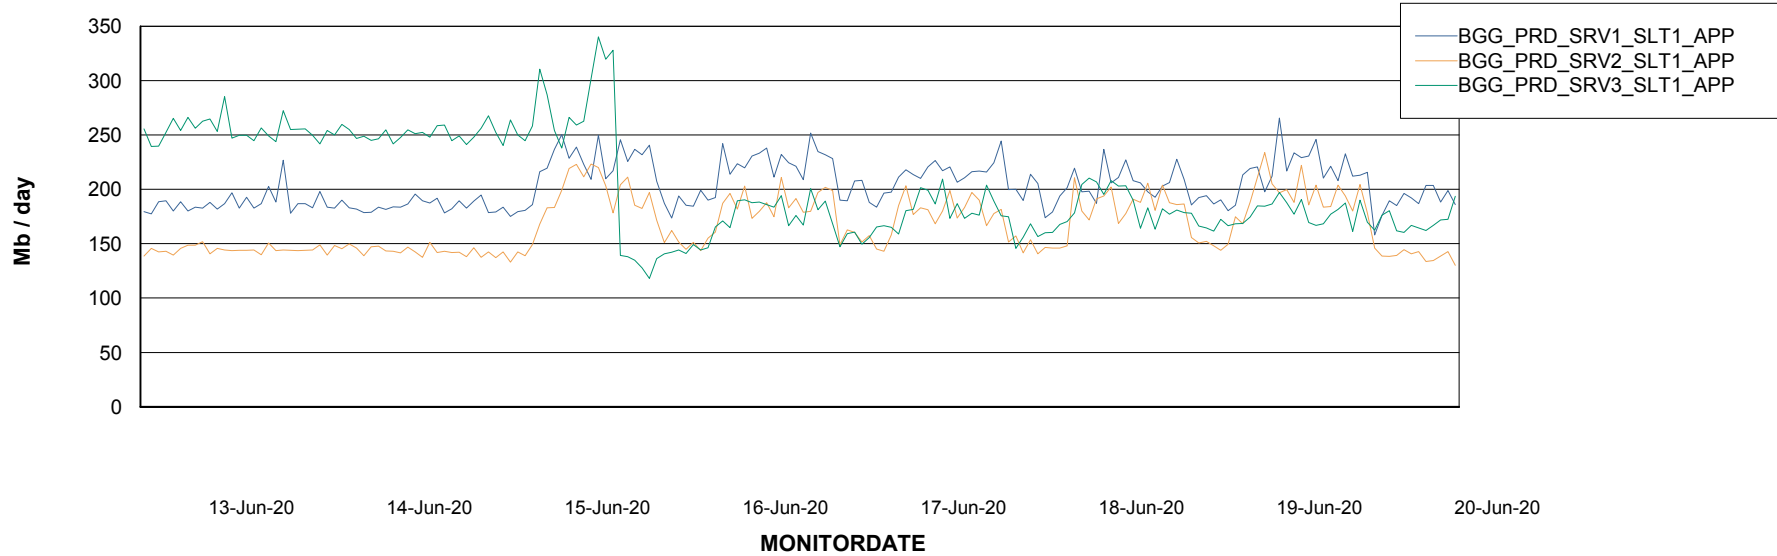

ABSolute Application Server Services

Avg memory used per ABS Server Service