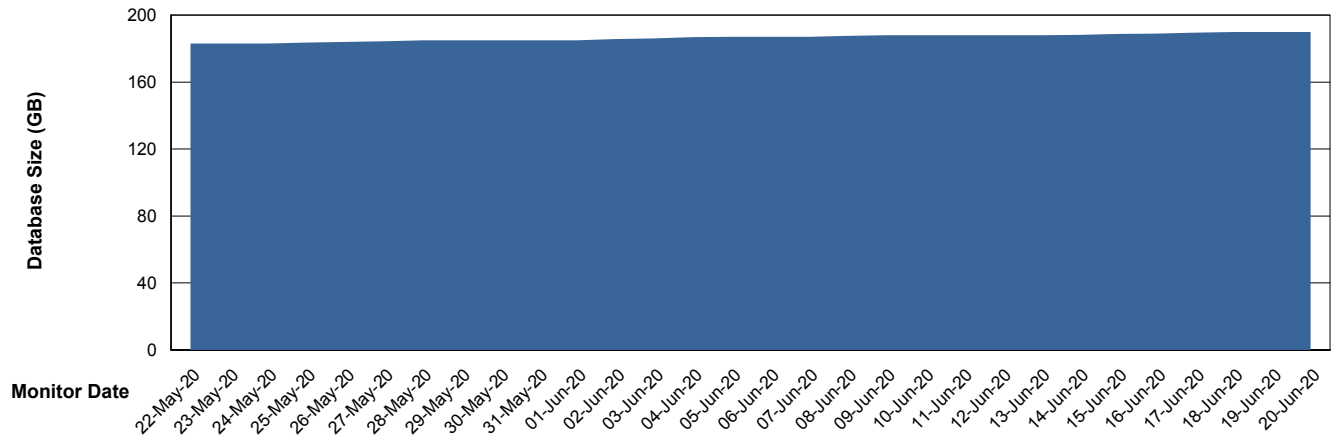

# Weekly SLA Customer Report

Customer BGG\_Production  
Database ID 58

DATABASE SIZE BGGDB\_BI

### Database growth over last month

DATABASE SIZE BGGDB\_Production

### Database growth over last month