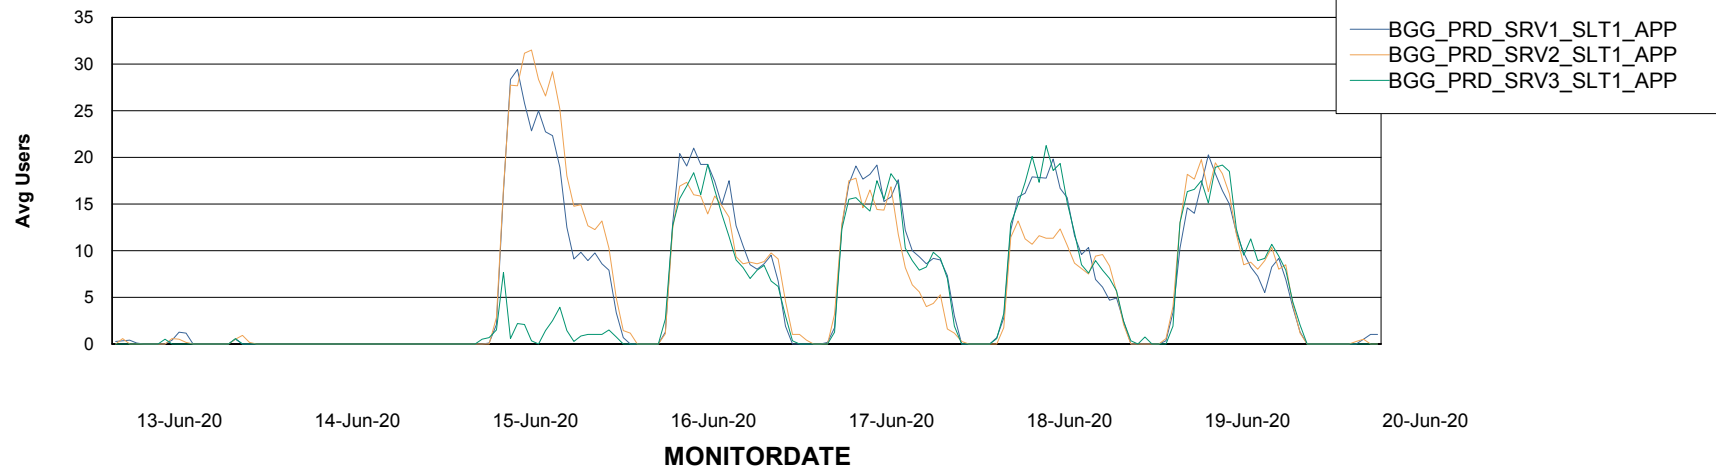

Avg users per day per ABS server