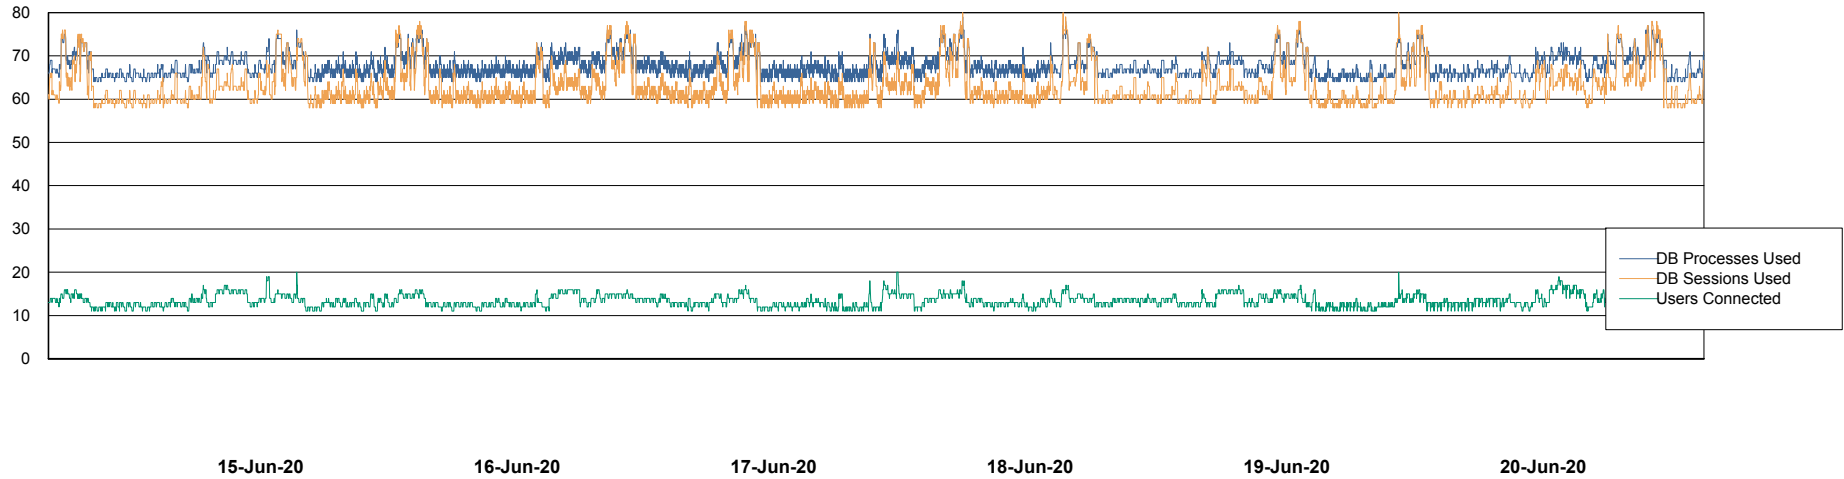

Database Performance BGGDB_BI