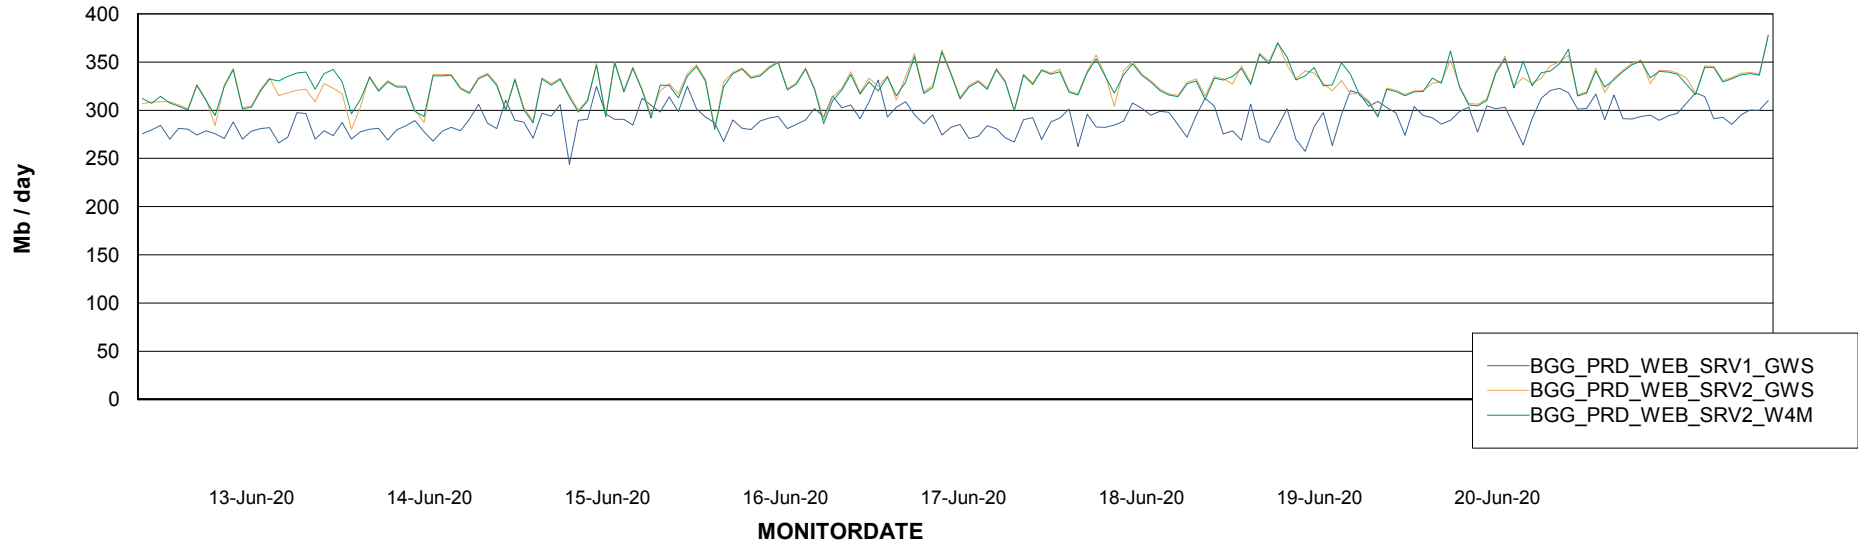

ABSolute Web Component Services

Avg memory used per ABS Web component