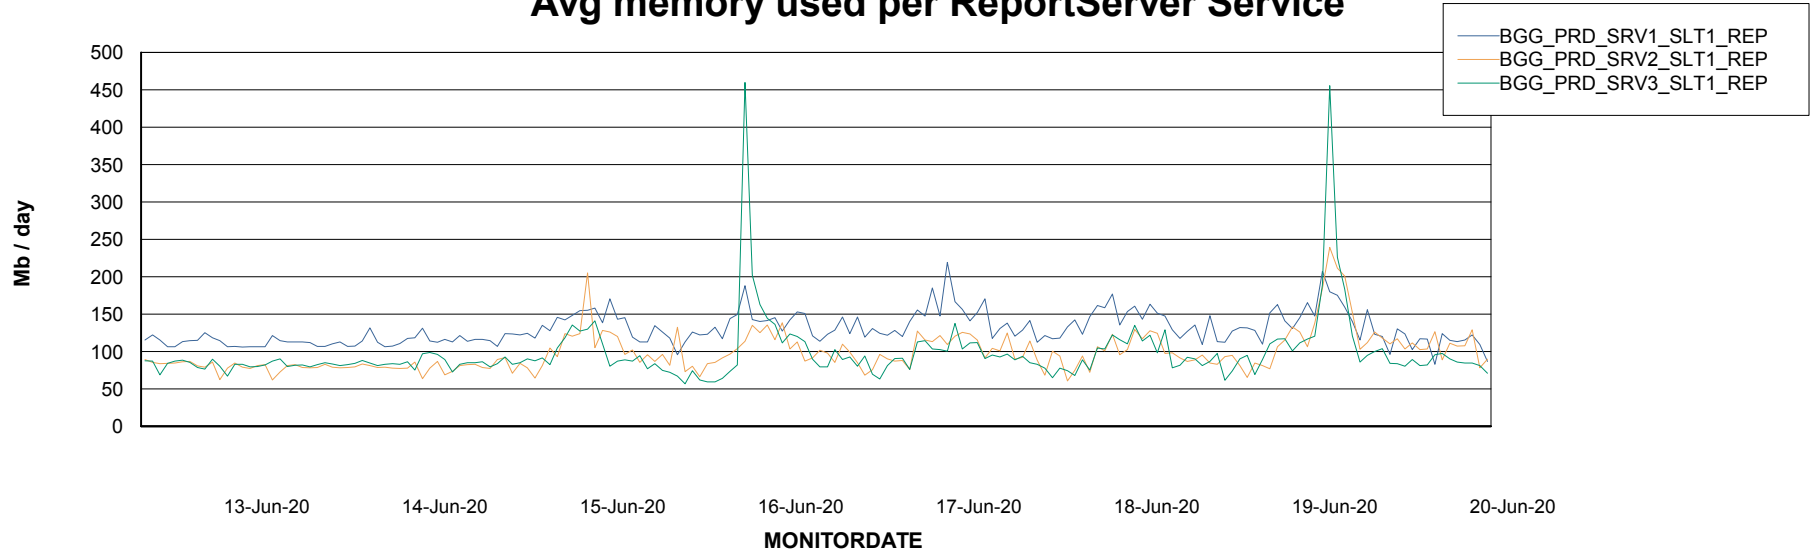

ABSSolute Application ReportServer Services

Avg memory used per ReportServer Service