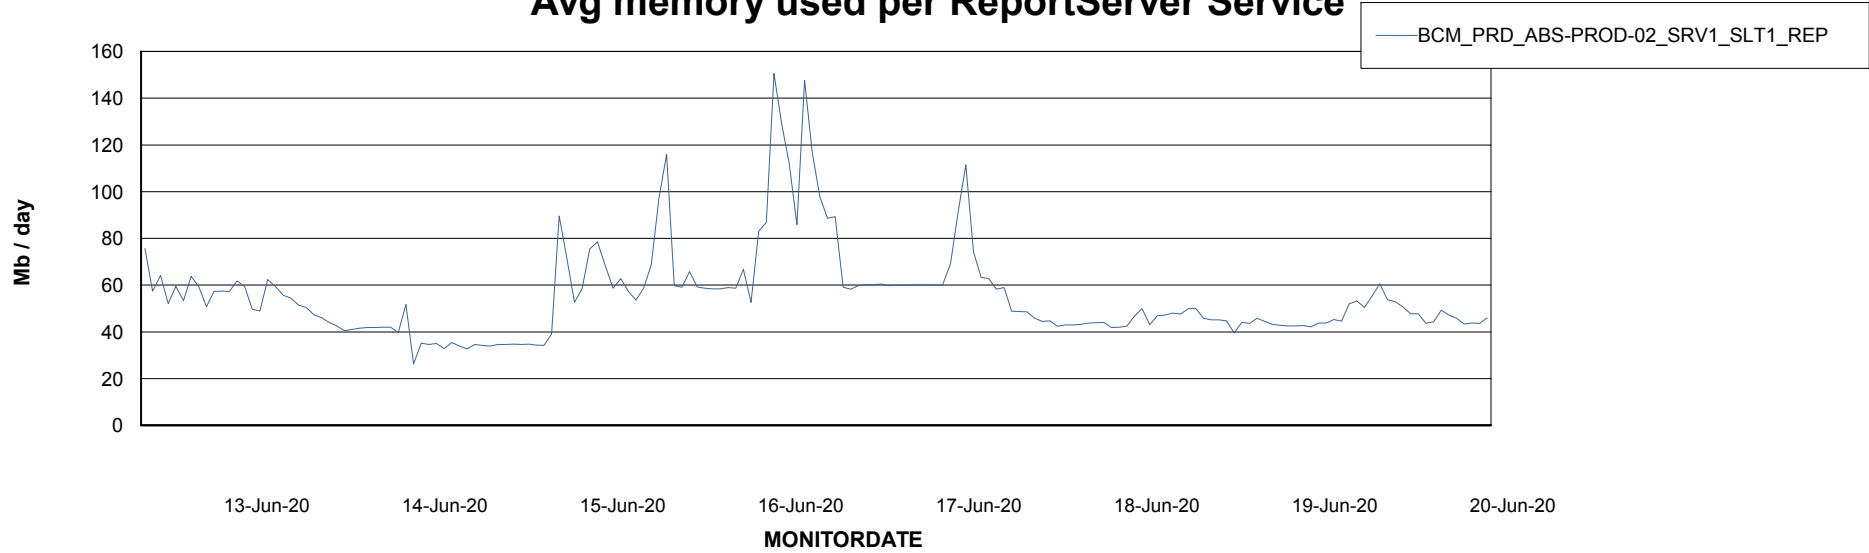

ABSSolute Application ReportServer Services

Avg memory used per ReportServer Service