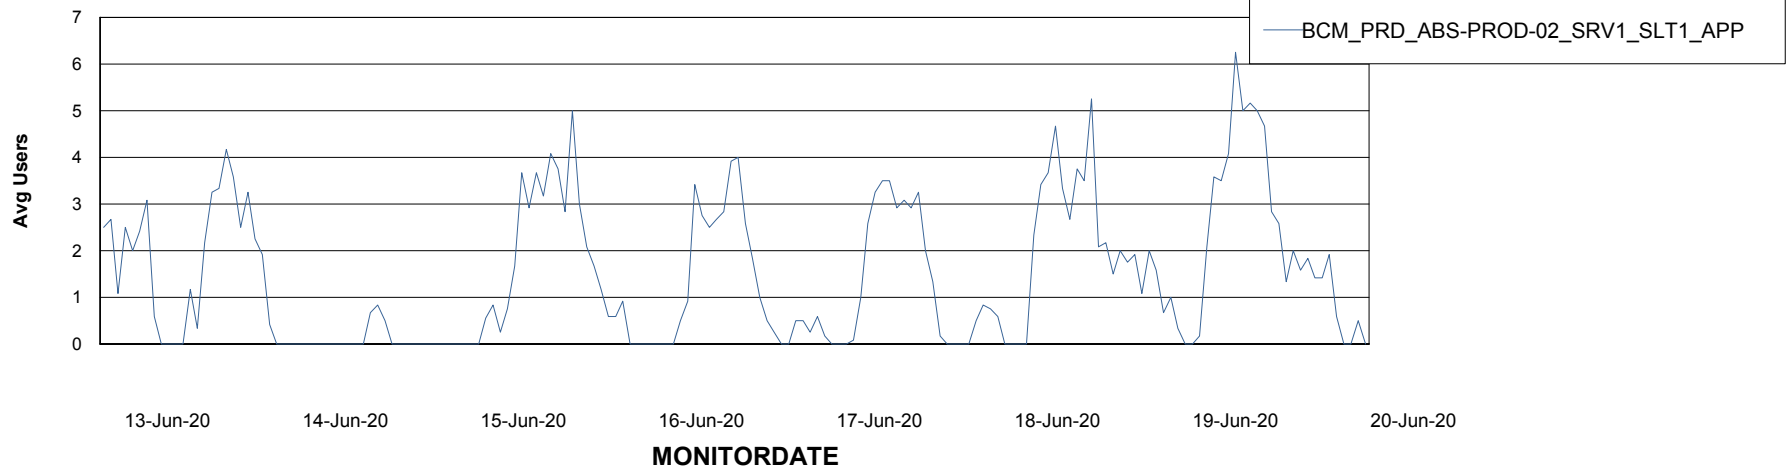

Avg users per day per ABS server