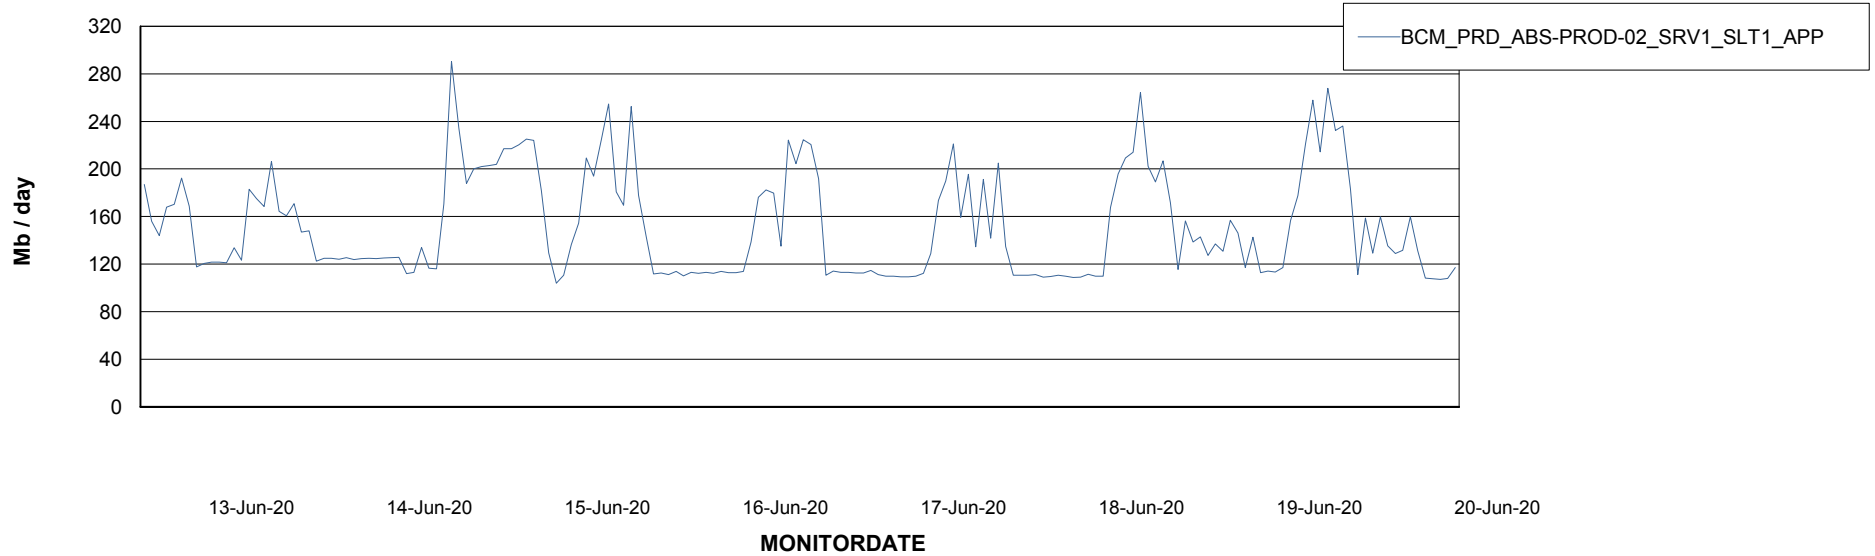

ABSSolute Application Server Services

Avg memory used per ABS Server Service