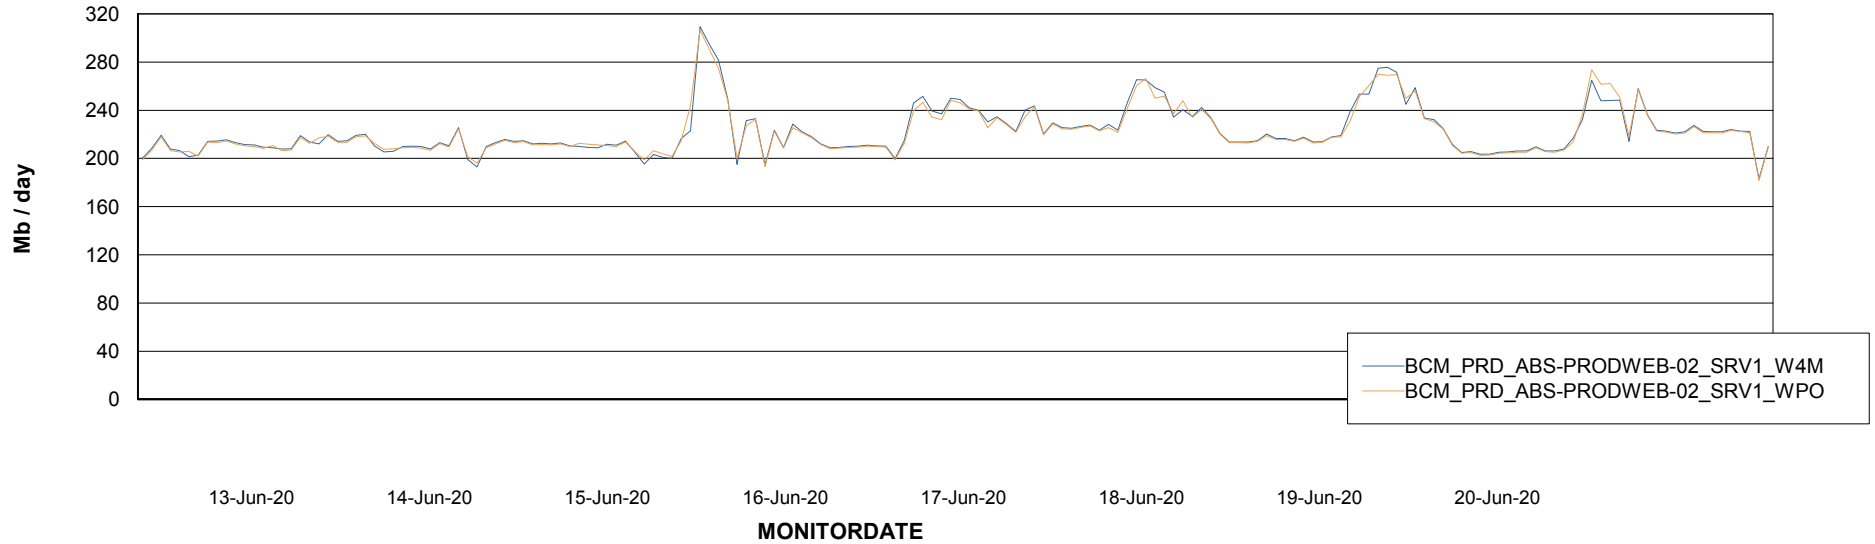

ABSSolute Web Component Services

Avg memory used per ABS Web component