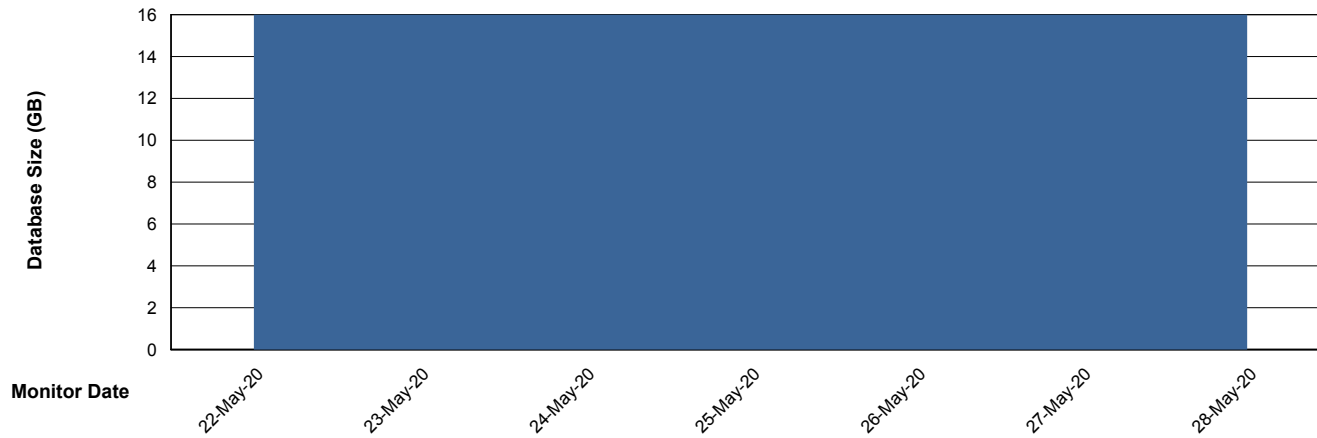

# Weekly SLA Customer Report

Customer BCM\_Production  
Database ID 81

DATABASE SIZE BCMDB\_ABS1 Production Database

### Database growth over last month