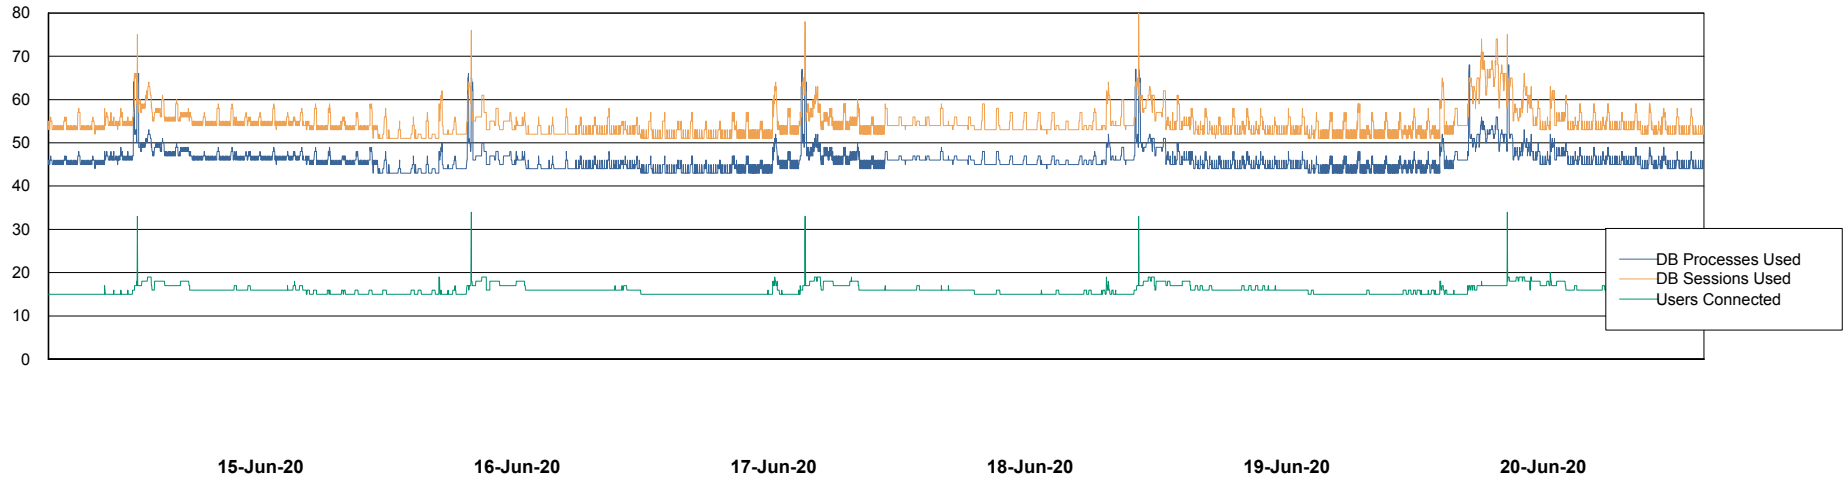

Weekly SLA Customer Report

Customer AUJ_Production
Database ID 41

Database Performance AUJ_DB6_Standby2

Weekly SLA Customer Report

Customer AUJ_Production
Database ID 41

Database Performance AUJDB_BI

Weekly SLA Customer Report