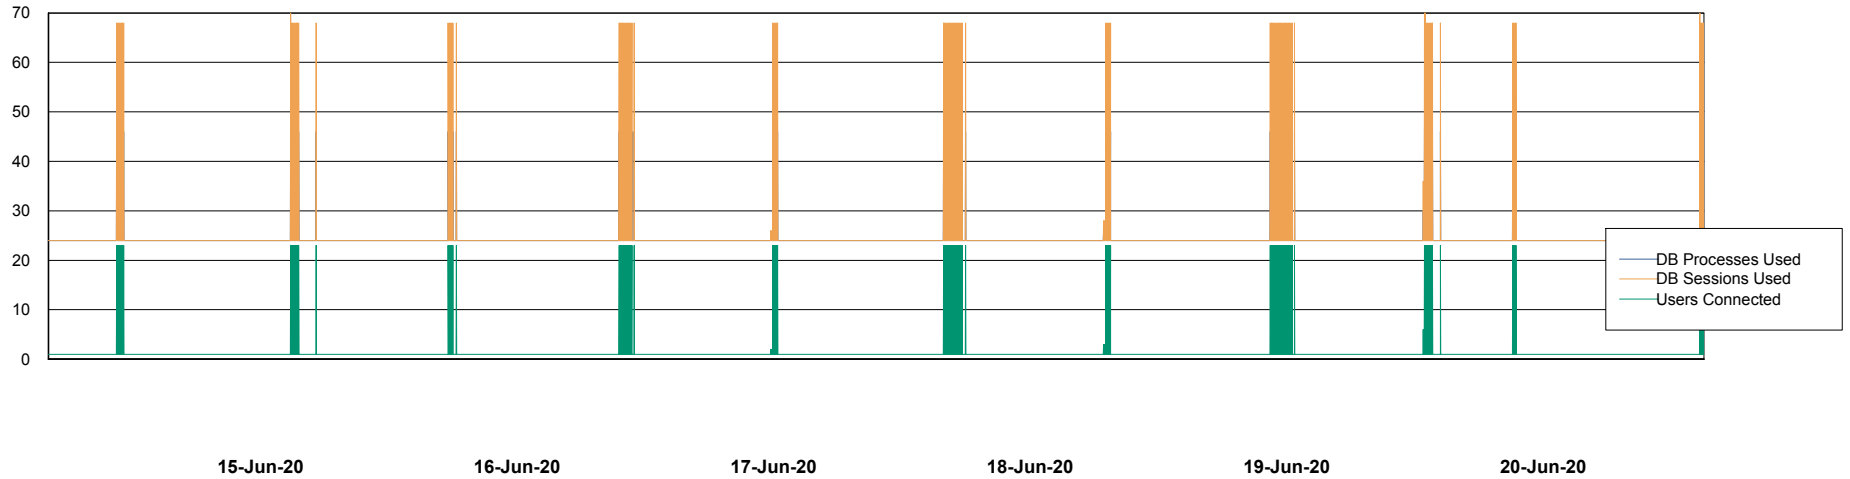

Weekly SLA Customer Report

Customer AUJ_Production
Database ID 41

Database Performance AUJ_DB4_Primary

Weekly SLA Customer Report

Customer AUJ_Production
Database ID 41

Database Performance AUJ_DB5_Standby

Weekly SLA Customer Report

Customer AUJ_Production
Database ID 41

Database Performance AUJ_DB6_Standby2

Weekly SLA Customer Report

Customer AUJ_Production
Database ID 41

Database Performance AUJDB_BI

Weekly SLA Customer Report