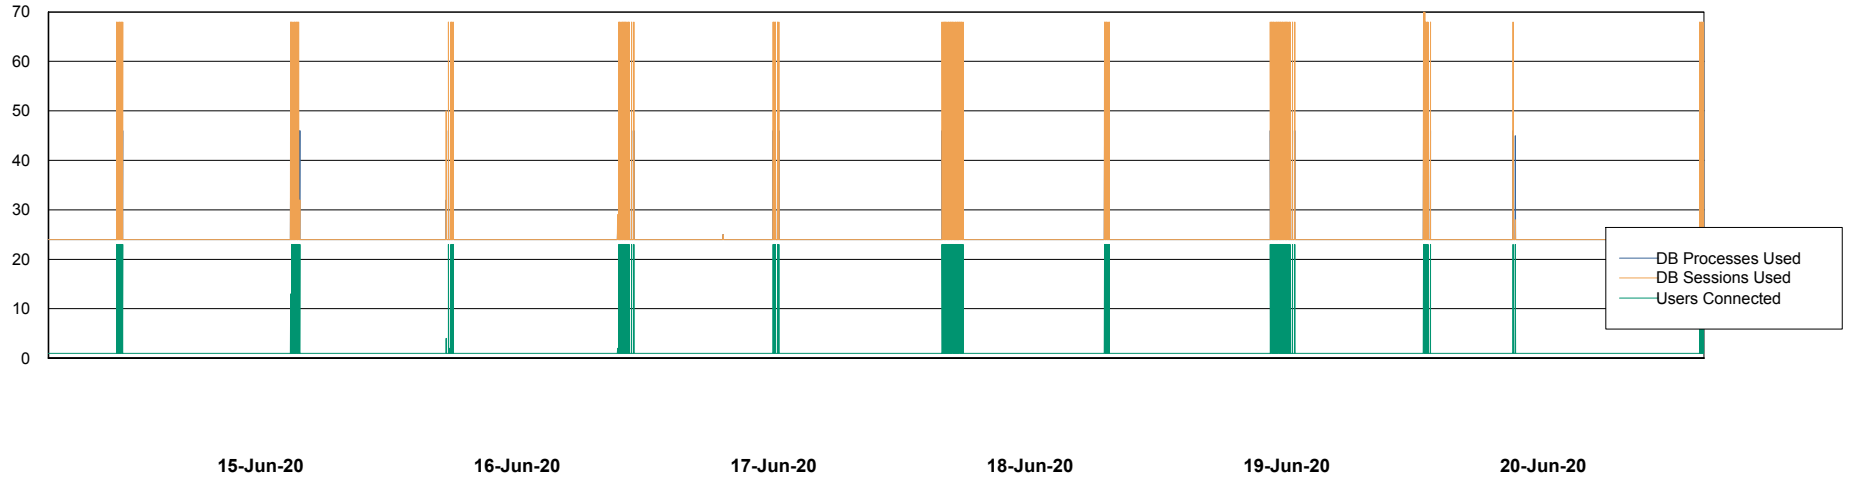

Weekly SLA Customer Report

Customer AUJ_Production
Database ID 41

Database Performance AUJ_DB4_Primary

Weekly SLA Customer Report

Customer AUJ_Production
Database ID 41

Database Performance AUJ_DB5_Standby

Weekly SLA Customer Report

Customer AUJ_Production
Database ID 41

Database Performance AUJ_DB6_Standby2

Weekly SLA Customer Report

Customer AUJ_Production
Database ID 41

Database Performance AUJDB_BI

Weekly SLA Customer Report