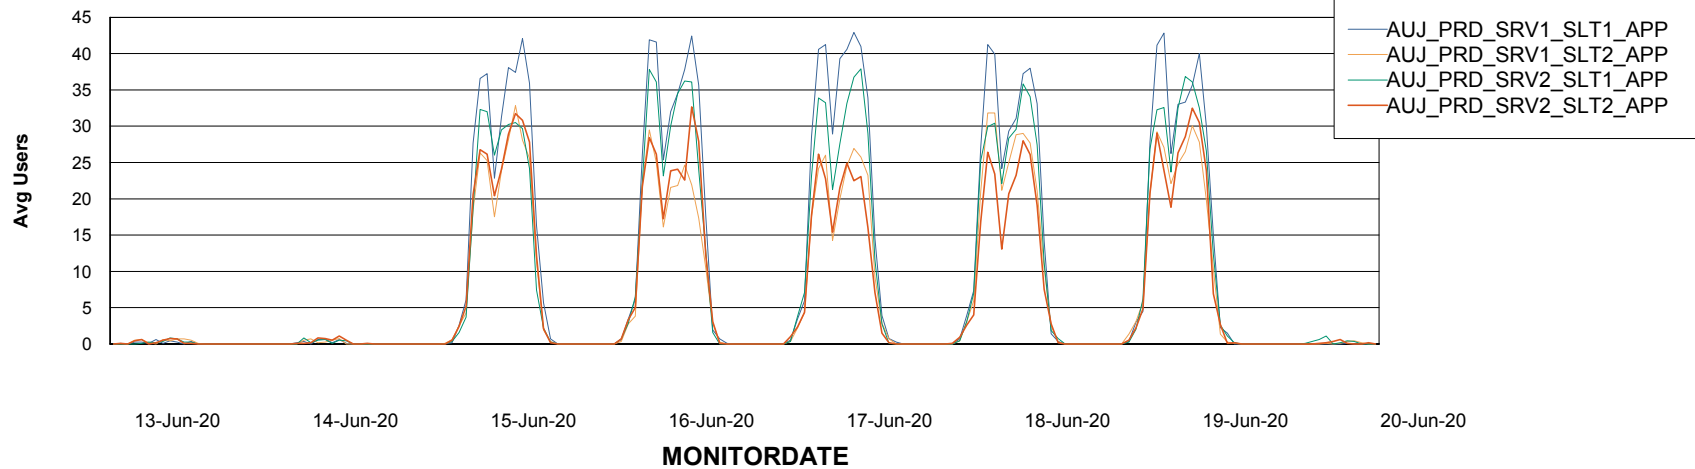

Avg users per day per ABS server