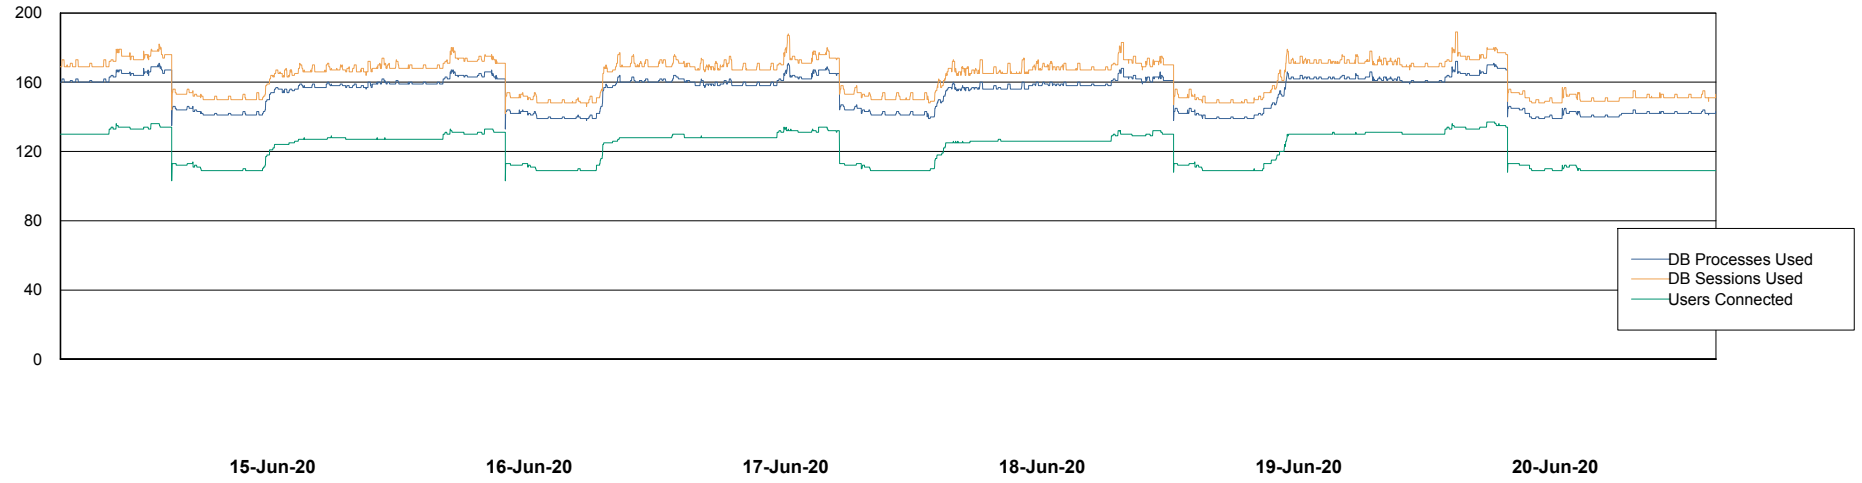

Weekly SLA Customer Report

Customer AUJ_Production
Database ID 41

Harddisk Usage AUJ_PRD_ORACLE_BI1

	Free disk space on / (%)	Total disk space on / (Gb)	Used disk space on / (Gb)
20-Jun-20	26	526	368
19-Jun-20	27	526	365
18-Jun-20	27	526	365
17-Jun-20	27	526	365
16-Jun-20	27	526	365
15-Jun-20	27	526	365
14-Jun-20	26	526	367

Weekly SLA Customer Report

Customer AUJ_Production
Database ID 41

Database Performance AUJ_DB4_Primary

Weekly SLA Customer Report

Customer AUJ_Production
Database ID 41

Database Performance AUJ_DB5_Standby