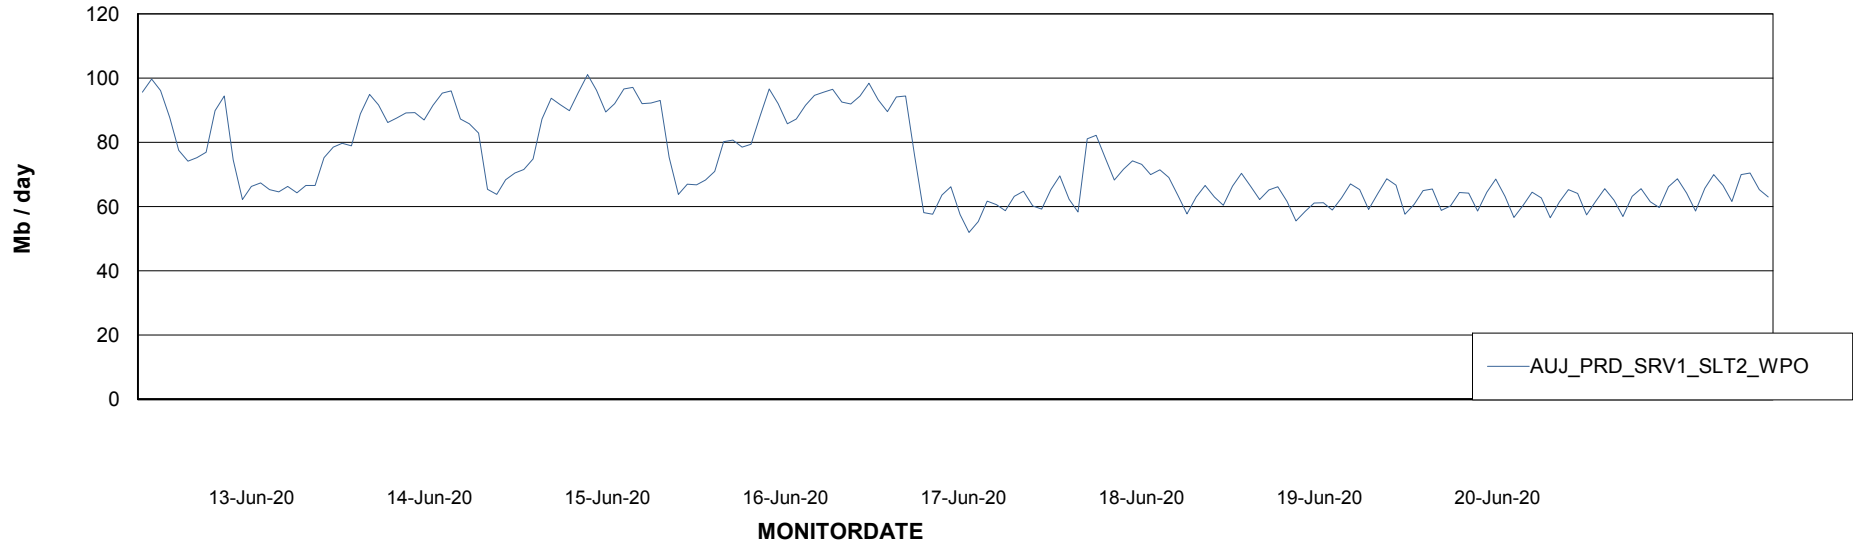

ABSSolute Web Component Services

Avg memory used per ABS Web component