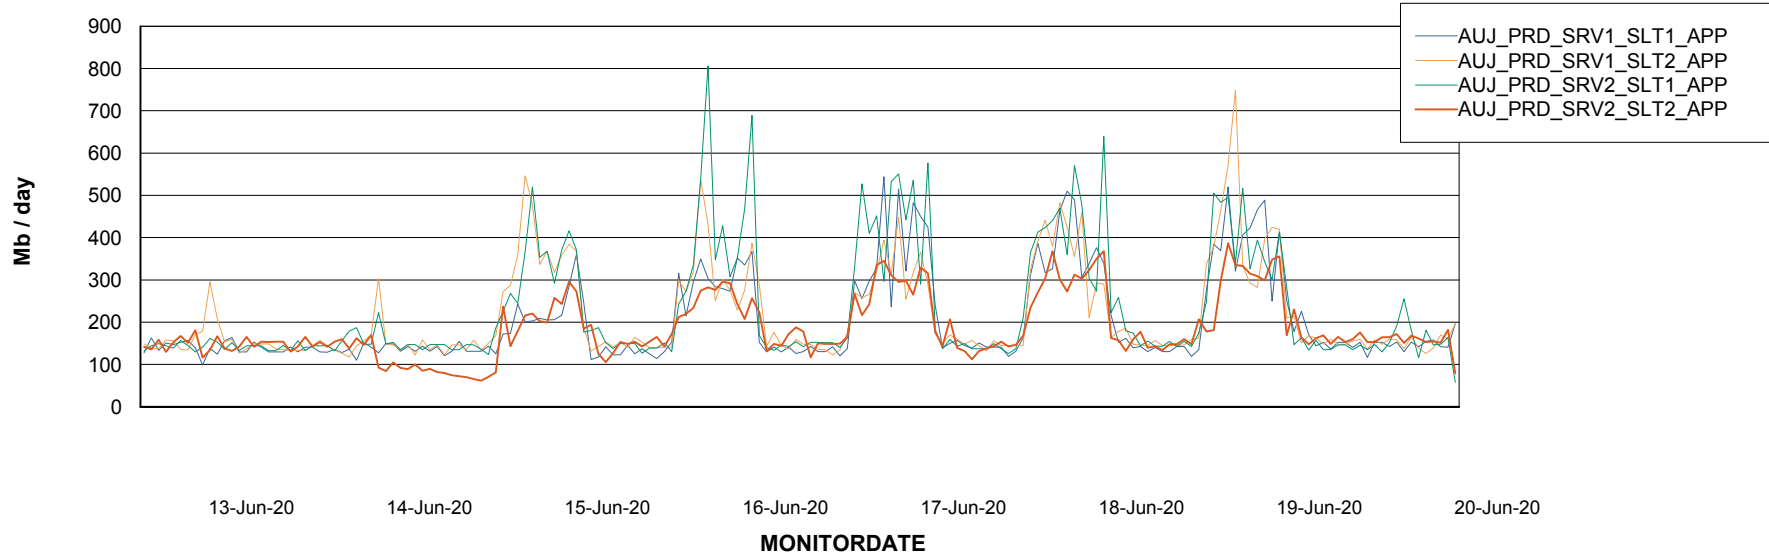

ABSSolute Application Server Services

Avg memory used per ABS Server Service