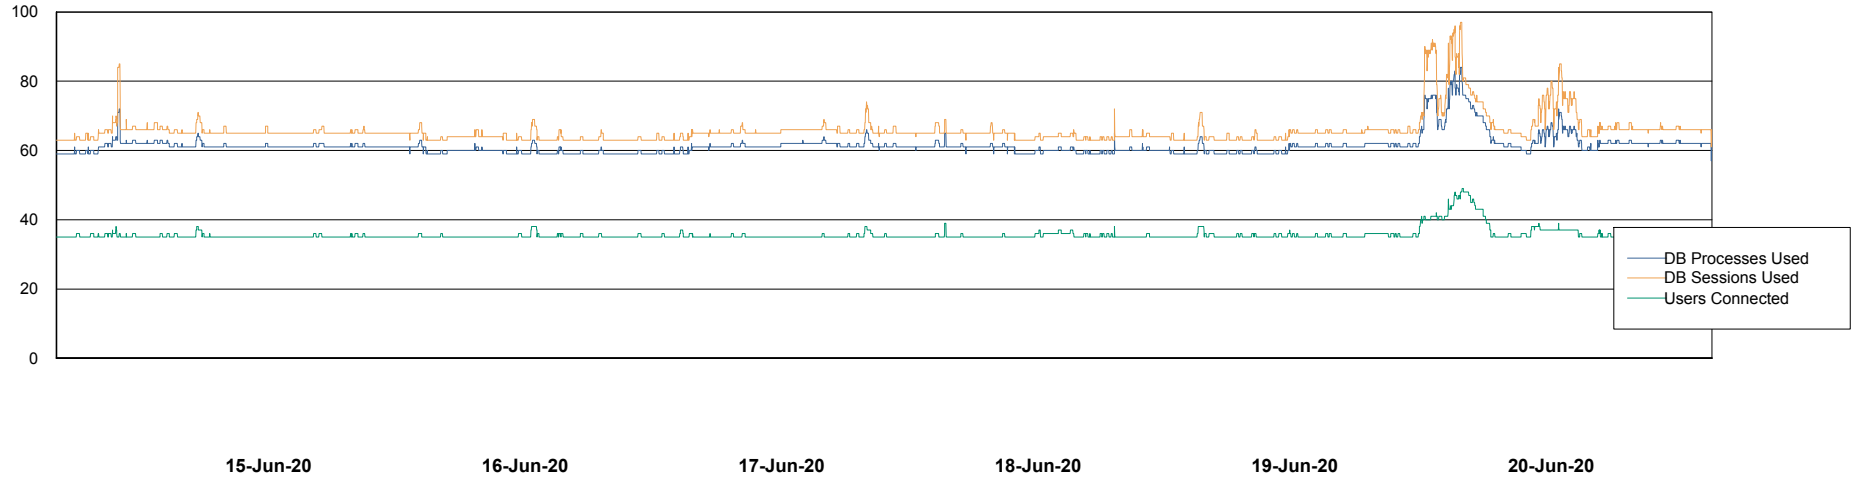

Database Performance AUJDB_BI_TS1