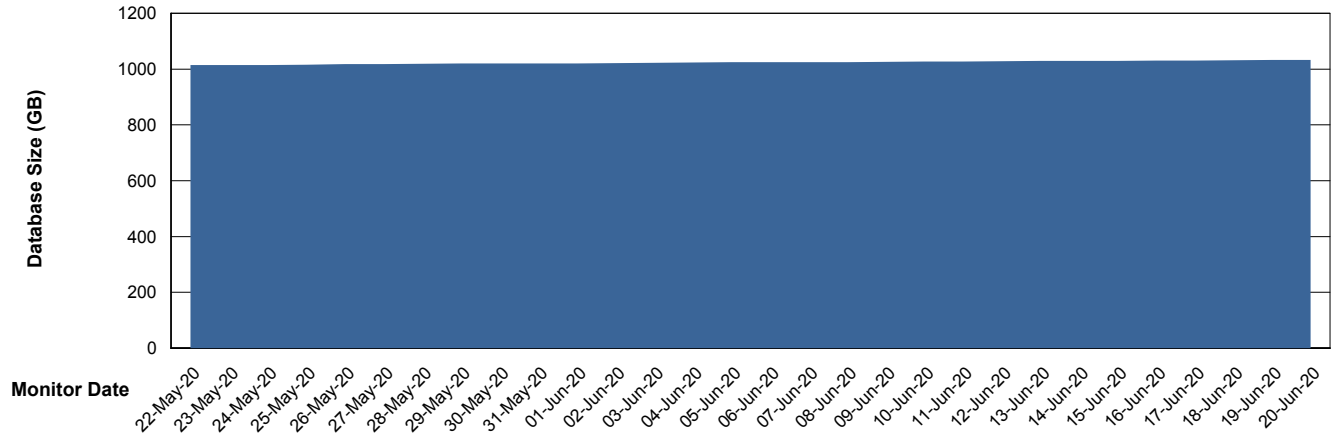

Weekly SLA Customer Report

Customer AUJ_Production
Database ID 41

Database Performance AUJ_DB6_Standby2

Weekly SLA Customer Report

Customer AUJ_Production
Database ID 41

Database Performance AUJDB_BI

Weekly SLA Customer Report

Customer AUJ_Production
Database ID 41

Database Performance AUJDB_BI_TS1

Weekly SLA Customer Report

Customer AUJ_Production
Database ID 41

DATABASE SIZE AUJ_DB4_Primary

Database growth over last month

DATABASE SIZE AUJDB_BI

Database growth over last month

Weekly SLA Customer Report

Customer AUJ_Production
Database ID 41

DATABASE SIZE AUJDB_BI_TS1

Database growth over last month

Weekly SLA Customer Report

Customer AUJ_Production
 Database ID 41