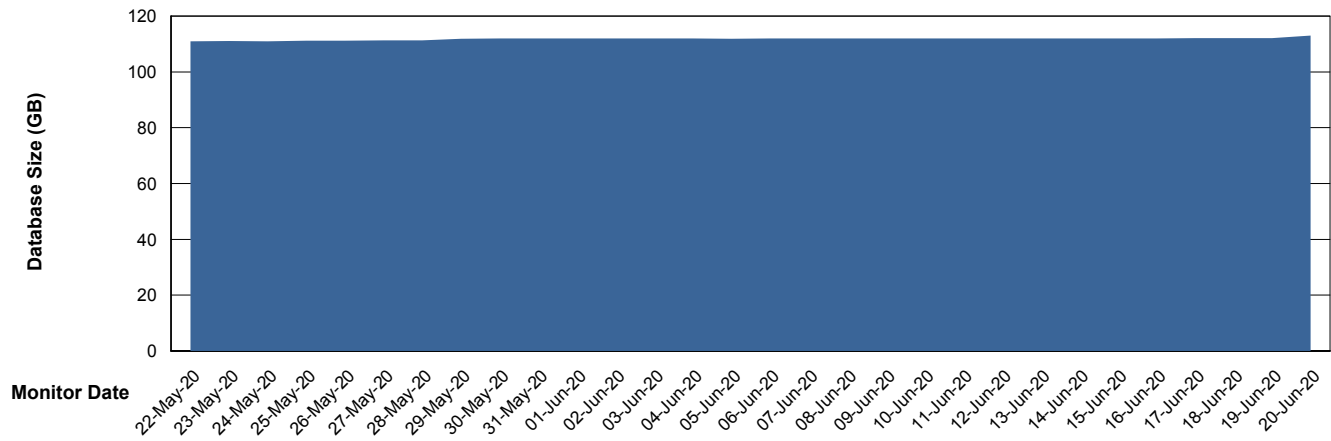

Weekly SLA Customer Report

Customer AUJ_Production
Database ID 41

Database Performance AUJ_DB6_Standby2

Weekly SLA Customer Report

Customer AUJ_Production
Database ID 41

Database Performance AUJDB_BI

Weekly SLA Customer Report

Customer AUJ_Production
Database ID 41

Database Performance AUJDB_BI_TS1

Weekly SLA Customer Report

Customer AUJ_Production
Database ID 41

DATABASE SIZE AUJ_DB4_Primary

Database growth over last month

DATABASE SIZE AUJDB_BI

Database growth over last month

Weekly SLA Customer Report

Customer AUJ_Production
Database ID 41

DATABASE SIZE AUJDB_BI_TS1

Database growth over last month

Weekly SLA Customer Report

Customer AUJ_Production
 Database ID 41