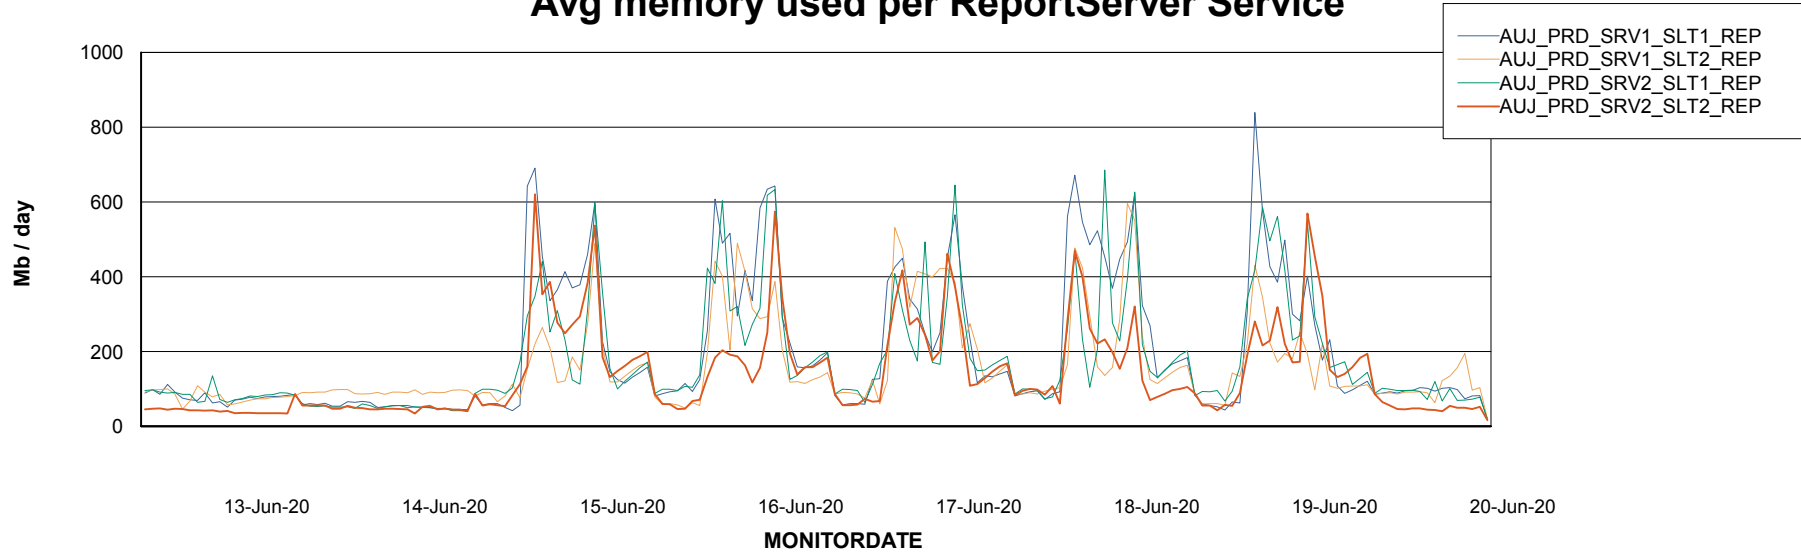

Avg memory used per ABS Server Service

Avg users per day per ABS server

Weekly SLA Customer Report

Customer AUJ_Production
Database ID 41

ABSolute Application ReportServer Services

Avg memory used per ReportServer Service