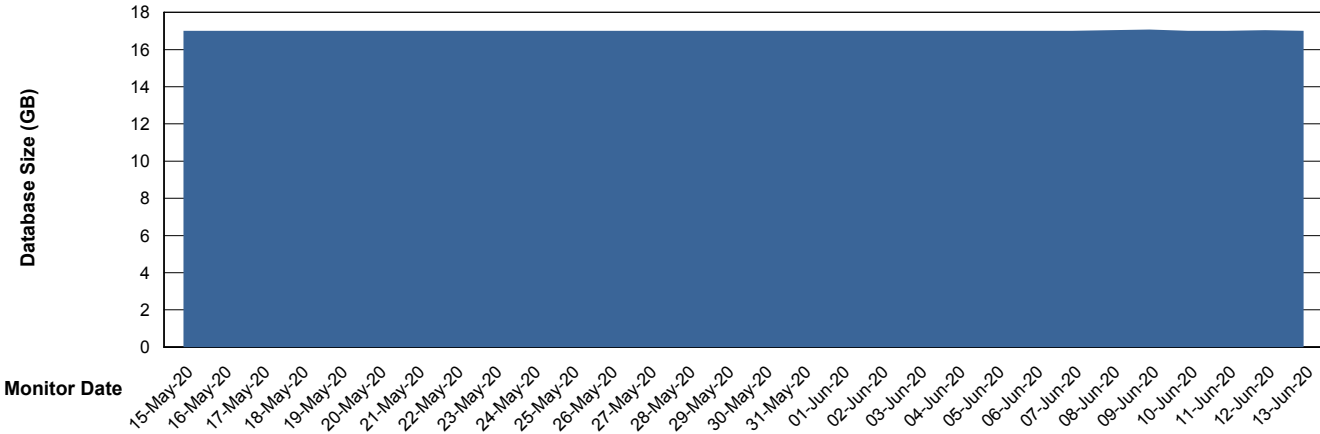

## Database Performance WBLDB\_Standby

# Weekly SLA Customer Report

Customer WBL\_Production  
 Database ID 40

DATABASE SIZE WBLDB\_Production

Database growth over last month

Database Tablespace WBLDB\_Production

Date	Tablespace Name	Filesize (Gb)	Usedsize (Gb)	Percentage free
13-Jun-20	ABSDATA	9	7	22
	INDX	12	9	25
12-Jun-20	ABSDATA	9	7	22
	INDX	12	9	25
11-Jun-20	ABSDATA	9	7	22
	INDX	12	9	25
10-Jun-20	ABSDATA	9	7	22
	INDX	12	9	25
09-Jun-20	ABSDATA	9	7	22
	INDX	12	9	25
08-Jun-20	ABSDATA	9	7	22
	INDX	12	9	25
07-Jun-20	ABSDATA	9	7	22
	INDX	12	9	25