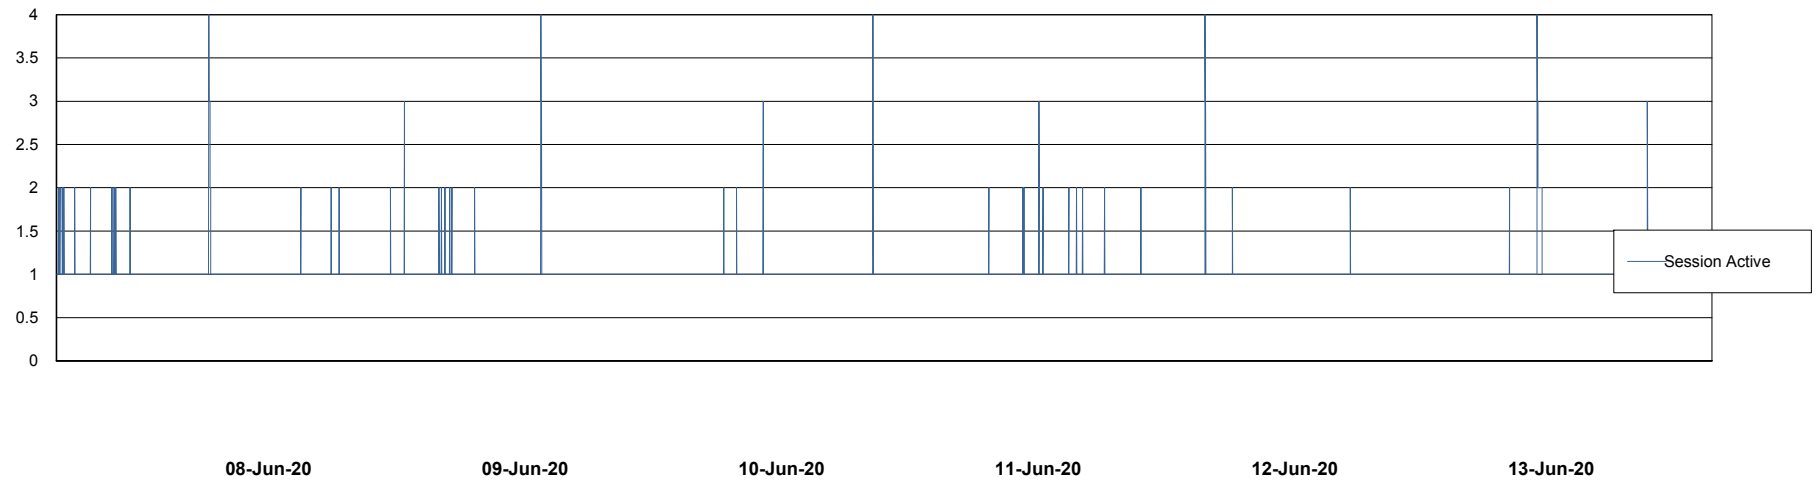

Database Performance WBLDB_Production