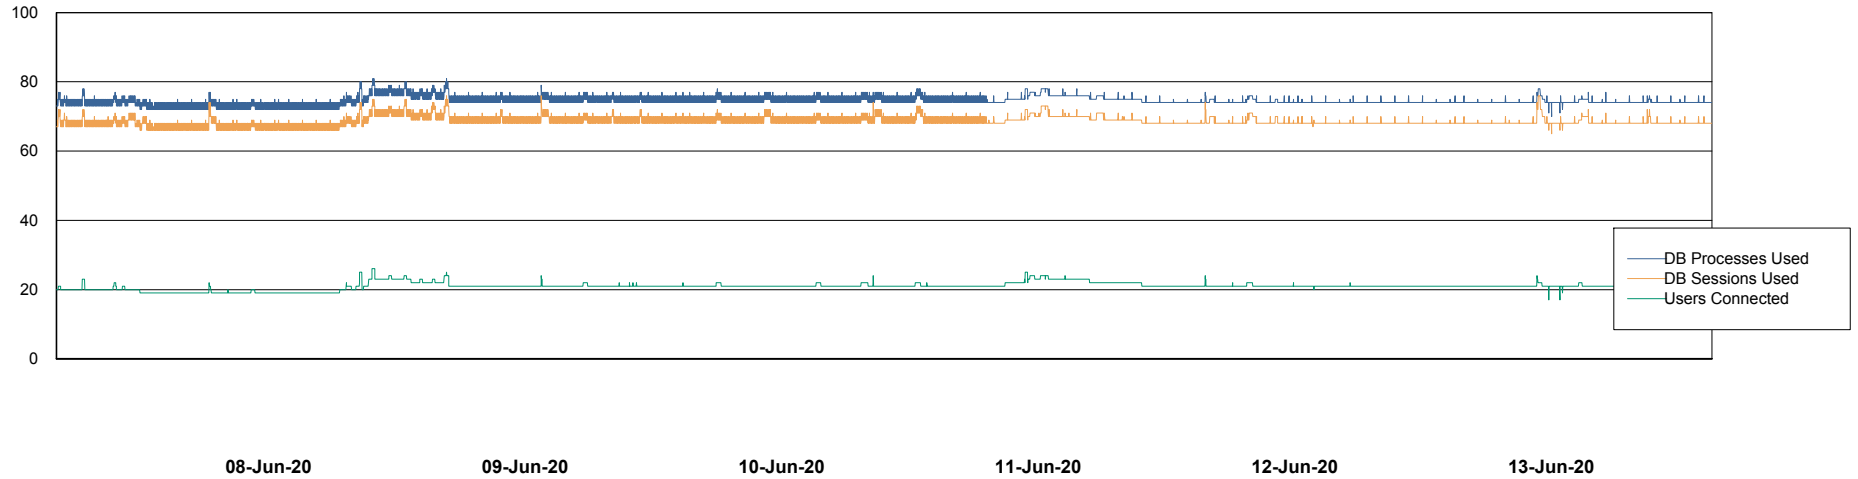

Database Performance WBLDB_Production