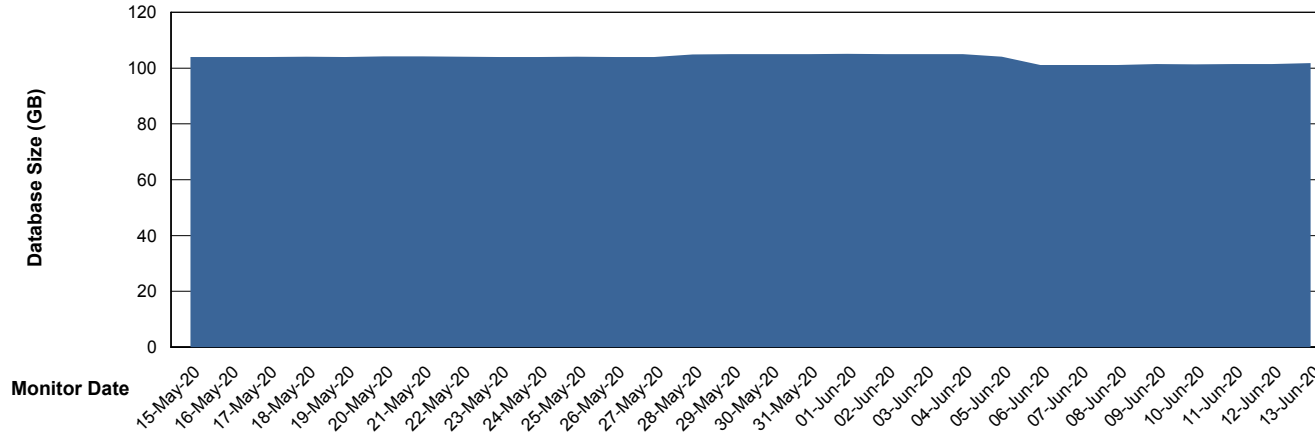

Weekly SLA Customer Report

Customer VOS_Production
Database ID 68

Database Performance VOSDB_Standby

Weekly SLA Customer Report

Customer VOS_Production
Database ID 68

DATABASE SIZE VOSBIDB_Production

Database growth over last month

DATABASE SIZE VOSDB_Production

Database growth over last month

Weekly SLA Customer Report

Customer VOS_Production
 Database ID 68

Database Tablespace VOSBIDB_Production

Date	Tablespace Name	Filesize (Gb)	Usedsize (Gb)	Percentage free
13-Jun-20	ABSDATA	70	39	44
	INDX	74	55	26
12-Jun-20	ABSDATA	70	39	44
	INDX	74	55	26
11-Jun-20	ABSDATA	70	39	44
	INDX	74	55	26
10-Jun-20	ABSDATA	70	39	44
	INDX	74	55	26
09-Jun-20	ABSDATA	70	39	44
	INDX	74	55	26
08-Jun-20	ABSDATA	70	39	44
	INDX	74	55	26
07-Jun-20	ABSDATA	70	39	44
	INDX	74	55	26