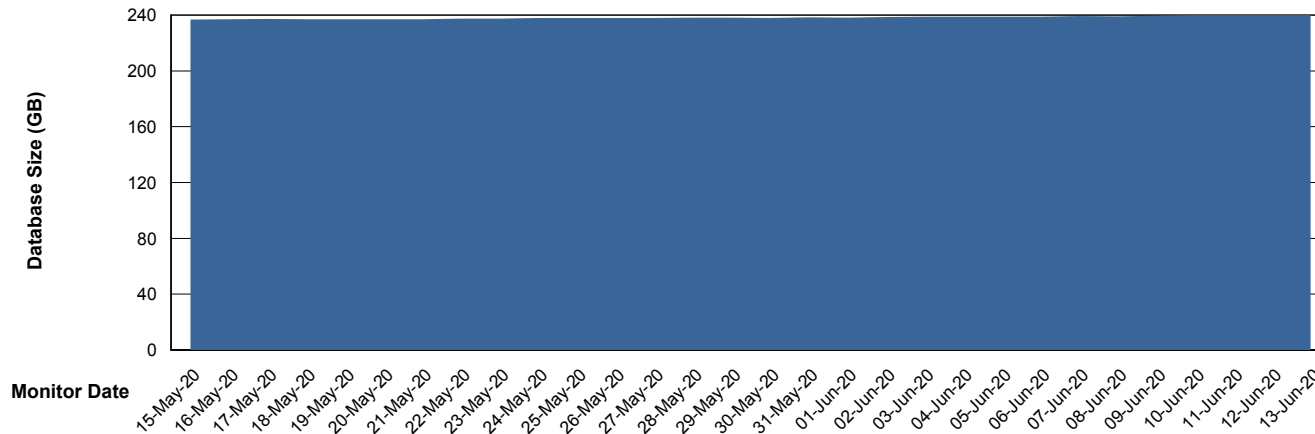

Weekly SLA Customer Report

Customer VOS_Production
Database ID 68

Database Performance VOSDB_Standby

Weekly SLA Customer Report

Customer VOS_Production
Database ID 68

DATABASE SIZE VOSBIDB_Production

Database growth over last month

DATABASE SIZE VOSDB_Production

Database growth over last month

Weekly SLA Customer Report

Customer VOS_Production
 Database ID 68

Database Tablespace VOSBIDB_Production

Date	Tablespace Name	Filesize (Gb)	Usedsize (Gb)	Percentage free
13-Jun-20	ABSDATA	70	39	44
	INDX	74	55	26
12-Jun-20	ABSDATA	70	39	44
	INDX	74	55	26
11-Jun-20	ABSDATA	70	39	44
	INDX	74	55	26
10-Jun-20	ABSDATA	70	39	44
	INDX	74	55	26
09-Jun-20	ABSDATA	70	39	44
	INDX	74	55	26
08-Jun-20	ABSDATA	70	39	44
	INDX	74	55	26
07-Jun-20	ABSDATA	70	39	44
	INDX	74	55	26