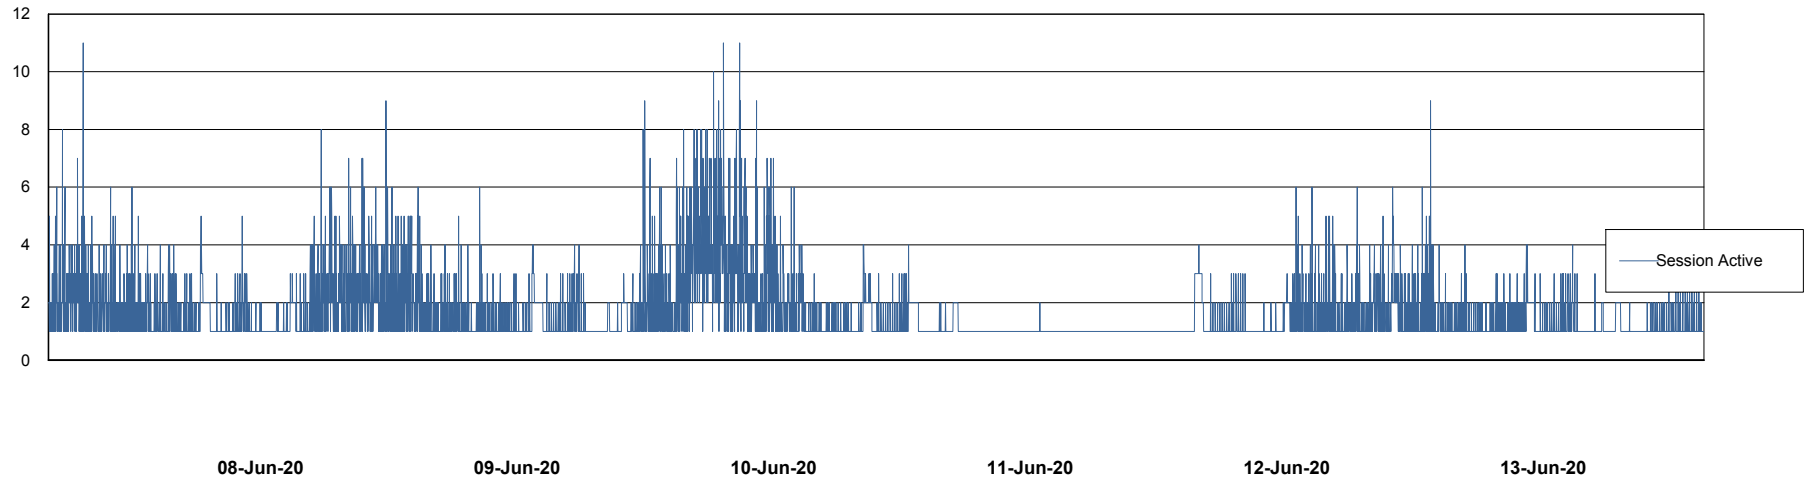

Harddisk Usage VOS_ABSWEB2

	Free disk space on / (%)	Total disk space on / (Gb)	Used disk space on / (Gb)	Total disk space on /home (Gb)	Used disk space on /home (Gb)	Free disk space on /opt (%)	Total disk space on /opt (Gb)	Used disk space on /opt (Gb)	Total disk space on /tmp (Gb)	Used disk space on /tmp (Gb)
13-Jun-20	77	50	11	50	11	77	50	11	50	11
12-Jun-20	77	50	11	50	11	77	50	11	50	11
11-Jun-20	77	50	11	50	11	77	50	11	50	11
10-Jun-20	77	50	11	50	11	77	50	11	50	11
09-Jun-20	78	50	11	50	11	78	50	11	50	11
08-Jun-20	79	50	10	50	10	79	50	10	50	10
07-Jun-20	79	50	10	50	10	79	50	10	50	10

Weekly SLA Customer Report

Customer VOS_Production
Database ID 68

Database Performance VOSBIDB_Production

Weekly SLA Customer Report

Customer VOS_Production
Database ID 68

Database Performance VOSDB_Production

Weekly SLA Customer Report

Customer VOS_Production
Database ID 68

Database Performance VOSDB_Standby

Weekly SLA Customer Report

Customer VOS_Production
Database ID 68

DATABASE SIZE VOSBIDB_Production

Database growth over last month