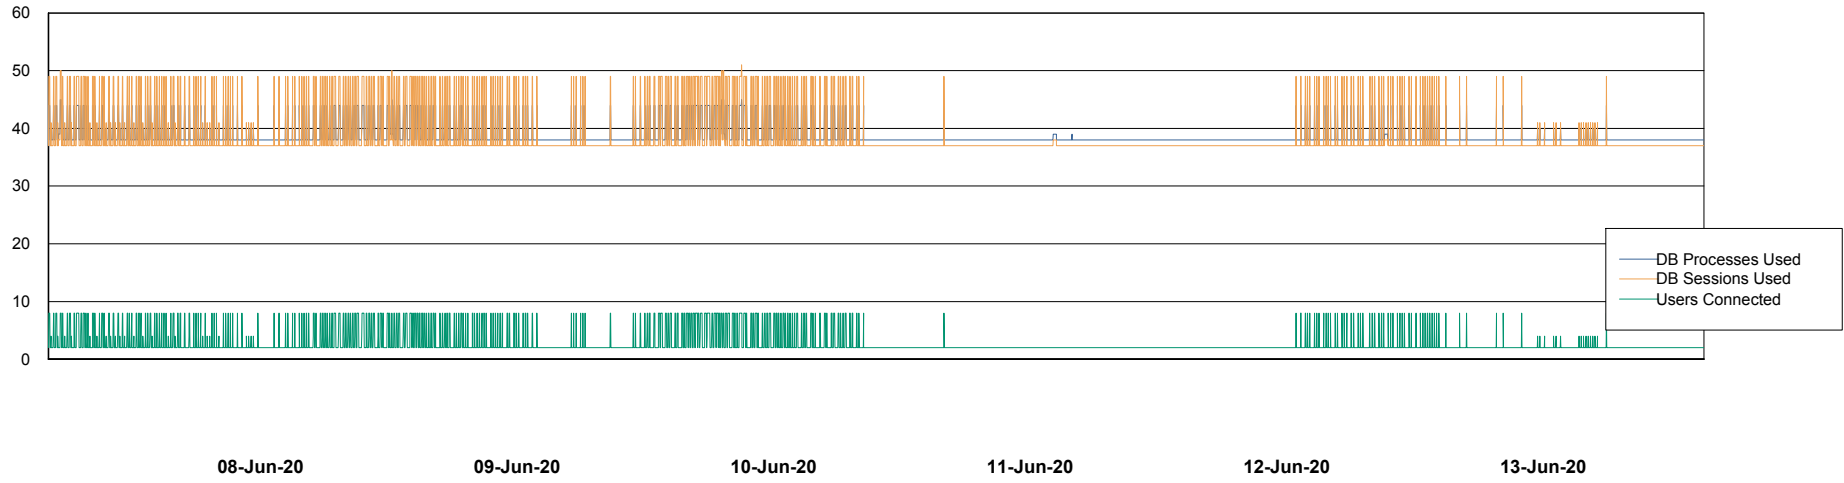

Weekly SLA Customer Report

Customer VOS_Production
Database ID 68

Database Performance VOSBIDB_Production

Weekly SLA Customer Report

Customer VOS_Production
Database ID 68

Database Performance VOSDB_Production

Weekly SLA Customer Report

Customer VOS_Production
Database ID 68

Database Performance VOSDB_Standby

Weekly SLA Customer Report

Customer VOS_Production
Database ID 68

DATABASE SIZE VOSBIDB_Production

Database growth over last month