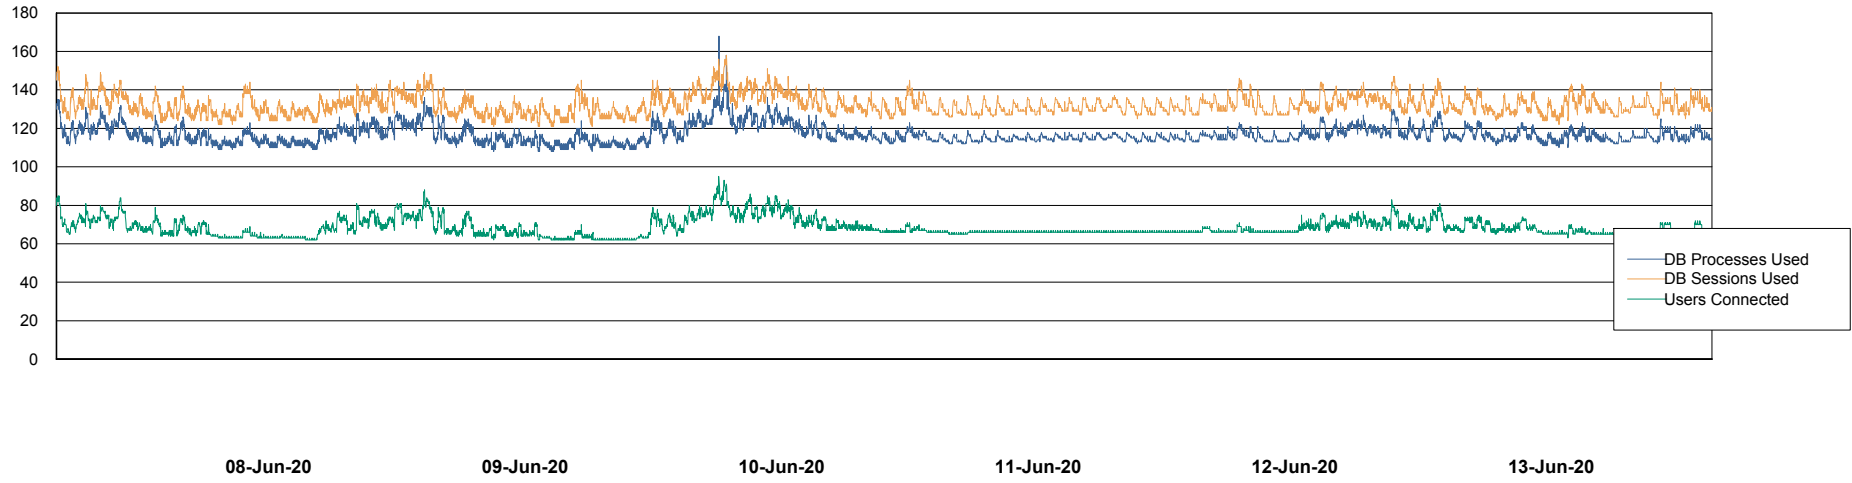

Weekly SLA Customer Report

Customer VOS_Production
Database ID 68

Database Performance VOSBIDB_Production

Weekly SLA Customer Report

Customer VOS_Production
Database ID 68

Database Performance VOSDB_Production

Weekly SLA Customer Report

Customer VOS_Production
Database ID 68

Database Performance VOSDB_Standby

Weekly SLA Customer Report

Customer VOS_Production
Database ID 68

DATABASE SIZE VOSBIDB_Production

Database growth over last month