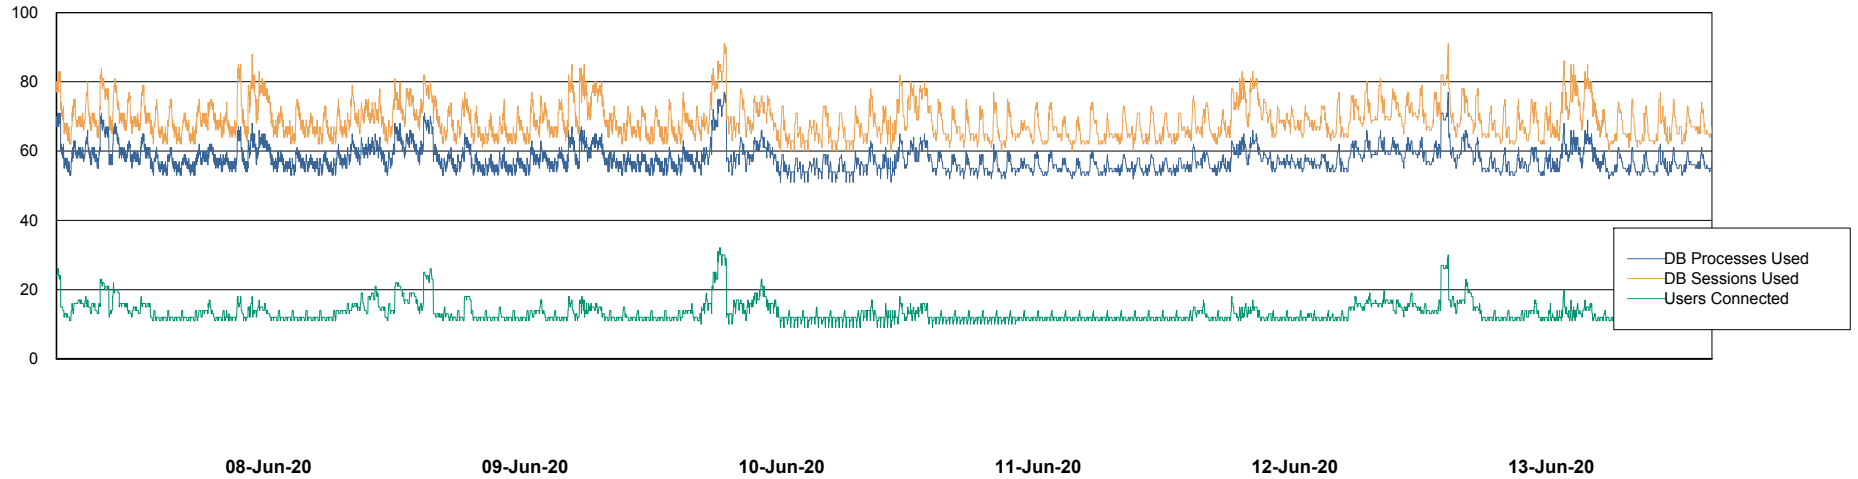

Database Performance VOSBIDB_Production