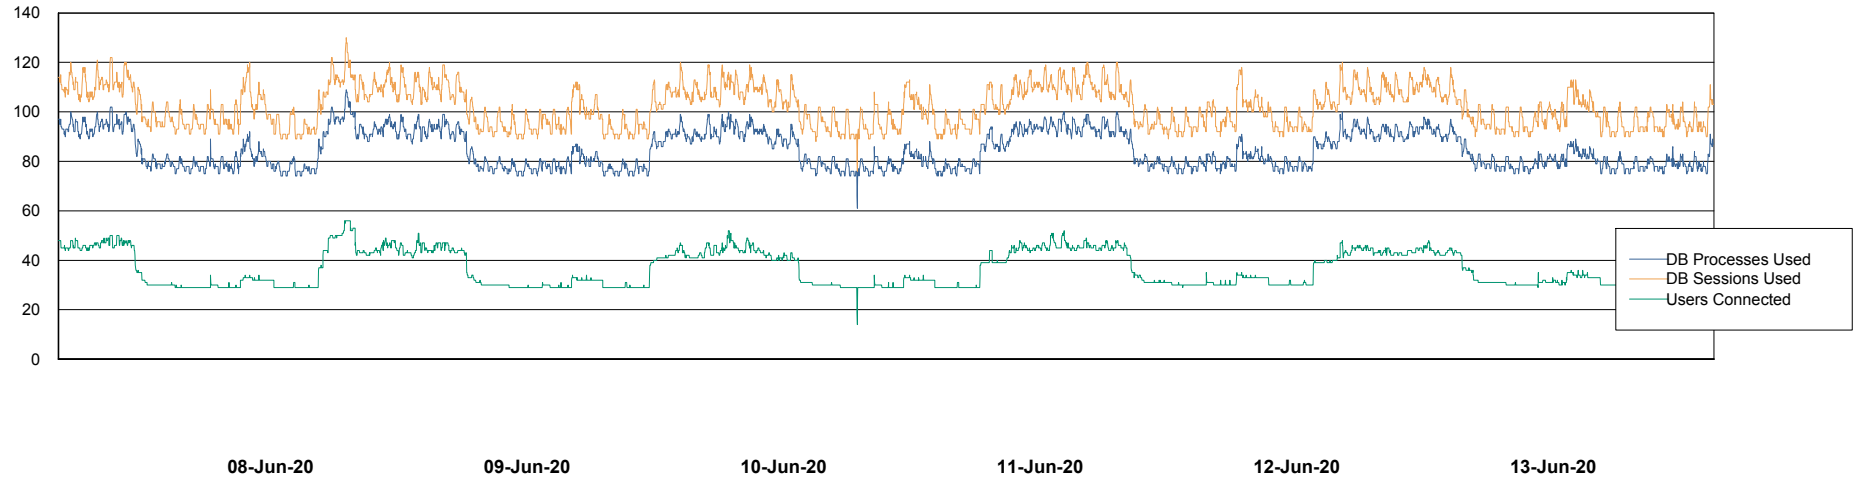

Weekly SLA Customer Report

Customer VEN_Production
 Database ID 35

Harddisk Usage VEN_PRD_DB_BI

	Free disk space on c: (%)	Total disk space on c: (Gb)	Free disk space on d: (%)	Total disk space on d: (Gb)
13-Jun-20	49	102	44	601
12-Jun-20	49	102	44	601
11-Jun-20	49	102	44	601
10-Jun-20	49	102	44	601
09-Jun-20	51	102	44	601
08-Jun-20	51	102	44	601
07-Jun-20	51	102	44	601

Weekly SLA Customer Report

Customer VEN_Production
Database ID 35

Database Performance ABSVEN06 Primary DB 2019

Weekly SLA Customer Report

Customer VEN_Production
Database ID 35

Database Performance ABSVEN07 Standby DB 2019