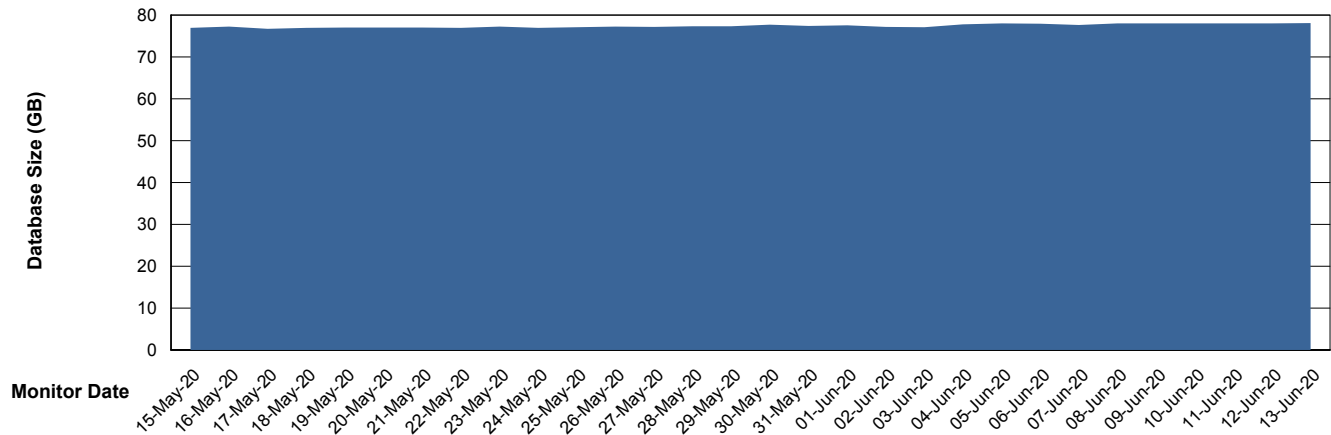

Weekly SLA Customer Report

Customer VEN_Production
Database ID 35

Database Performance VENDB_BI

Weekly SLA Customer Report

Customer VEN_Production
Database ID 35

DATABASE SIZE ABSVEN06 Primary DB 2019

Database growth over last month

DATABASE SIZE VENDB_BI

Database growth over last month

Weekly SLA Customer Report

Customer VEN_Production
 Database ID 35

Database Tablespace ABSVEN06 Primary DB 2019

Date	Tablespace Name	Filesize (Gb)	Usedsize (Gb)	Percentage free
13-Jun-20	ABSDATA	138	114	17
	INDX	136	109	20
12-Jun-20	ABSDATA	138	114	17
	INDX	136	109	20
11-Jun-20	ABSDATA	138	113	18
	INDX	136	109	20
10-Jun-20	ABSDATA	138	113	18
	INDX	136	109	20
09-Jun-20	ABSDATA	138	113	18
	INDX	136	109	20
08-Jun-20	ABSDATA	138	113	18
	INDX	136	109	20
07-Jun-20	ABSDATA	138	113	18
	INDX	136	109	20