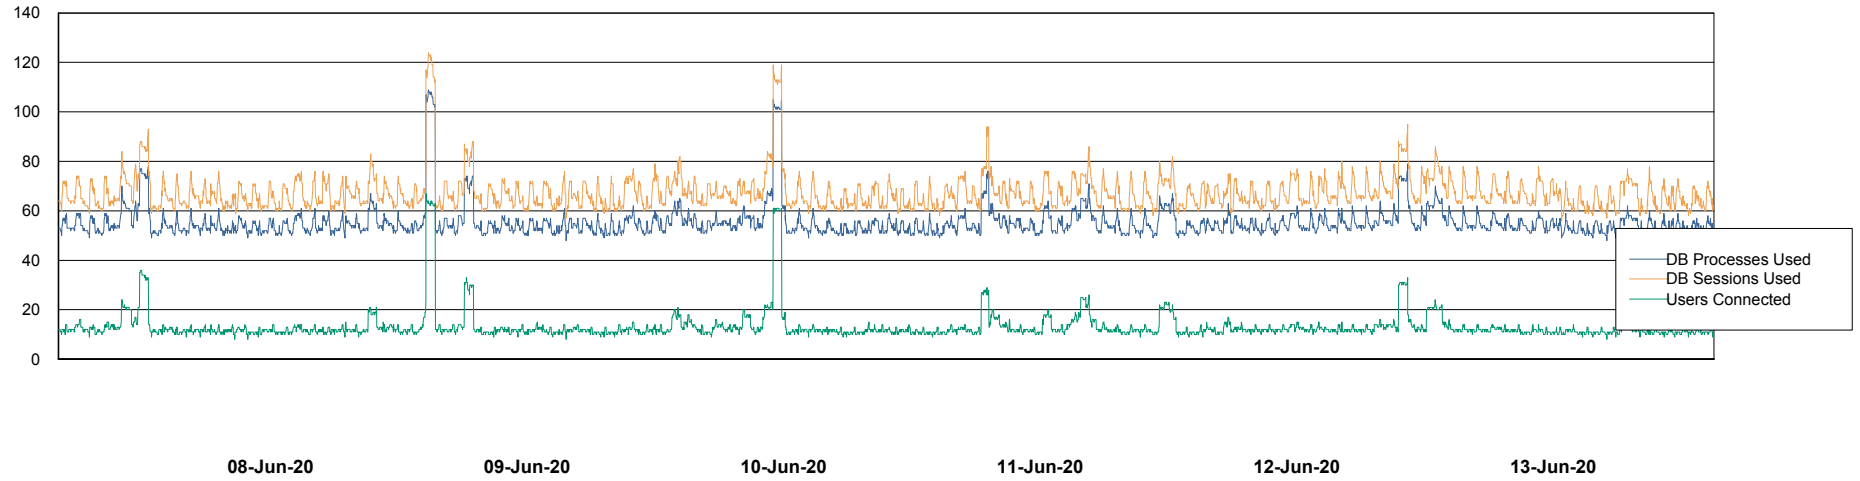

Database Performance VENDB_BI