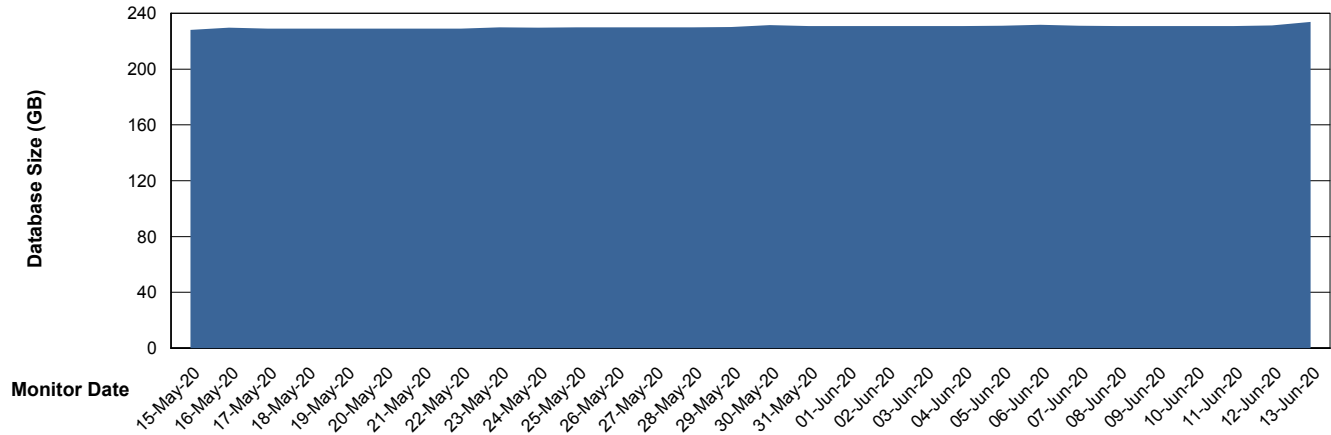

Weekly SLA Customer Report

Customer VEN_Production
Database ID 35

Database Performance VENDB_BI

Weekly SLA Customer Report

Customer VEN_Production
Database ID 35

DATABASE SIZE ABSVEN06 Primary DB 2019

Database growth over last month

DATABASE SIZE VENDB_BI

Database growth over last month

Weekly SLA Customer Report

Customer VEN_Production
 Database ID 35

Database Tablespace ABSVEN06 Primary DB 2019

Date	Tablespace Name	Filesize (Gb)	Usedsize (Gb)	Percentage free
13-Jun-20	ABSDATA	138	114	17
	INDX	136	109	20
12-Jun-20	ABSDATA	138	114	17
	INDX	136	109	20
11-Jun-20	ABSDATA	138	113	18
	INDX	136	109	20
10-Jun-20	ABSDATA	138	113	18
	INDX	136	109	20
09-Jun-20	ABSDATA	138	113	18
	INDX	136	109	20
08-Jun-20	ABSDATA	138	113	18
	INDX	136	109	20
07-Jun-20	ABSDATA	138	113	18
	INDX	136	109	20