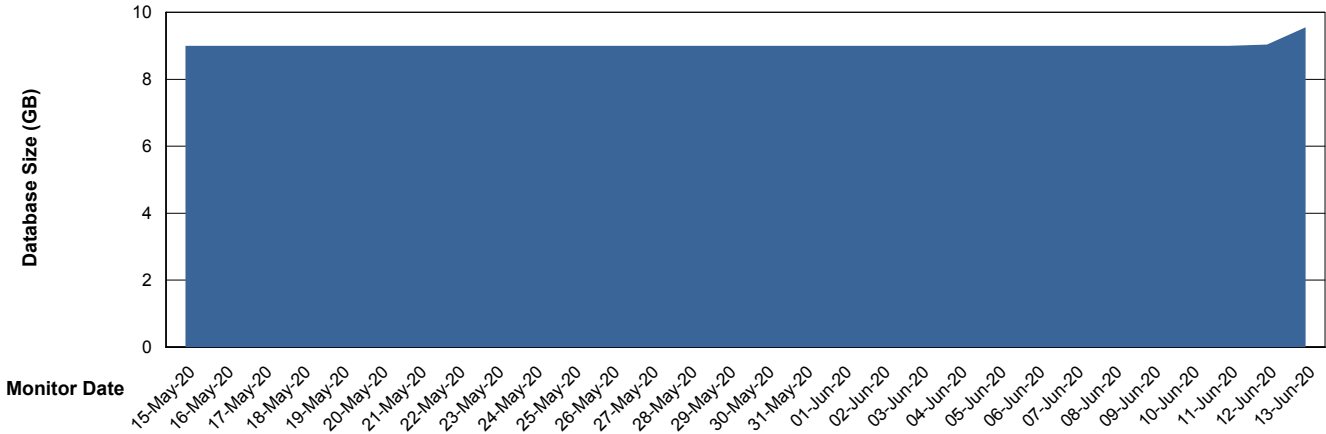

Weekly SLA Customer Report

Customer SPI_Production
Database ID 49

Database Performance SPIDB_Production

Weekly SLA Customer Report

Customer SPI_Production
Database ID 49

Database Performance SPIDB_Standby

Weekly SLA Customer Report

Customer SPI_Production
 Database ID 49

DATABASE SIZE SPIDB_Production

Database growth over last month

Database Tablespace SPIDB_Production

Date	Tablespace Name	Filesize (Gb)	Usedsize (Gb)	Percentage free
13-Jun-20	ABSDATA	4	2	50
	INDX	8	4	50
12-Jun-20	ABSDATA	4	2	50
	INDX	8	4	50
11-Jun-20	ABSDATA	4	2	50
	INDX	8	4	50
10-Jun-20	ABSDATA	4	2	50
	INDX	8	4	50
09-Jun-20	ABSDATA	4	2	50
	INDX	8	4	50
08-Jun-20	ABSDATA	4	2	50
	INDX	8	4	50
07-Jun-20	ABSDATA	4	2	50
	INDX	8	4	50