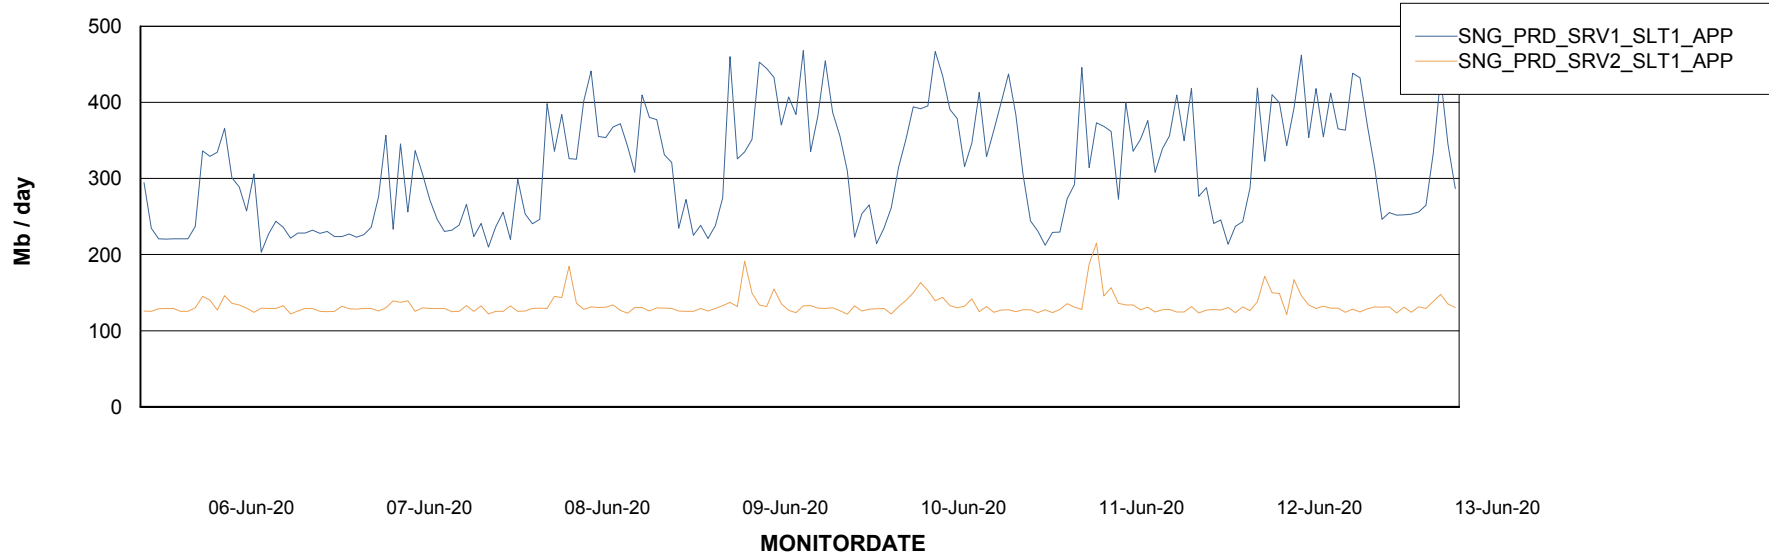

ABSSolute Application Server Services

Avg memory used per ABS Server Service