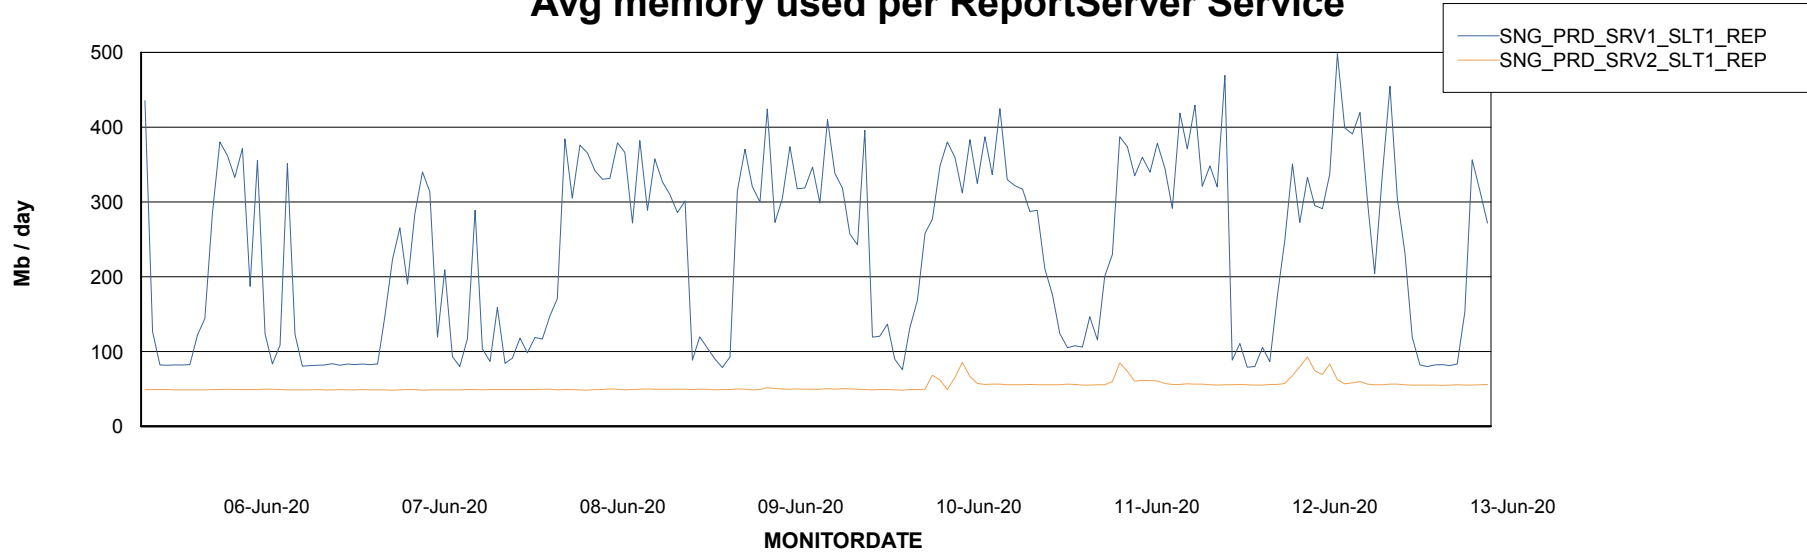

ABSSolute Application ReportServer Services

Avg memory used per ReportServer Service