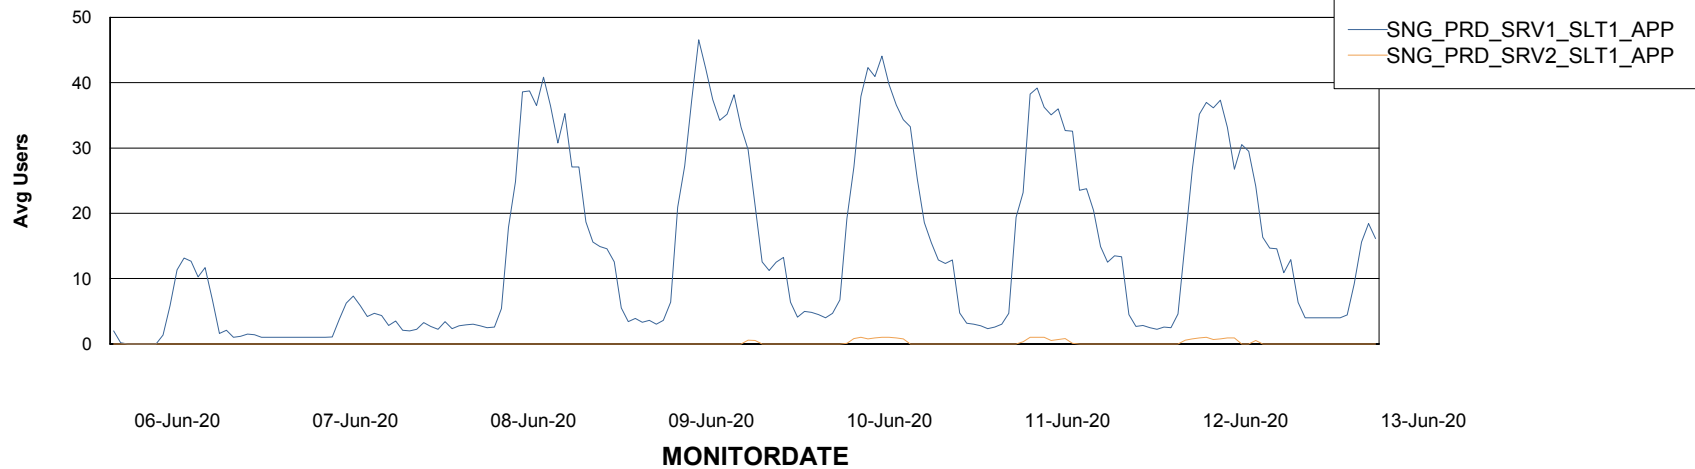

Avg users per day per ABS server