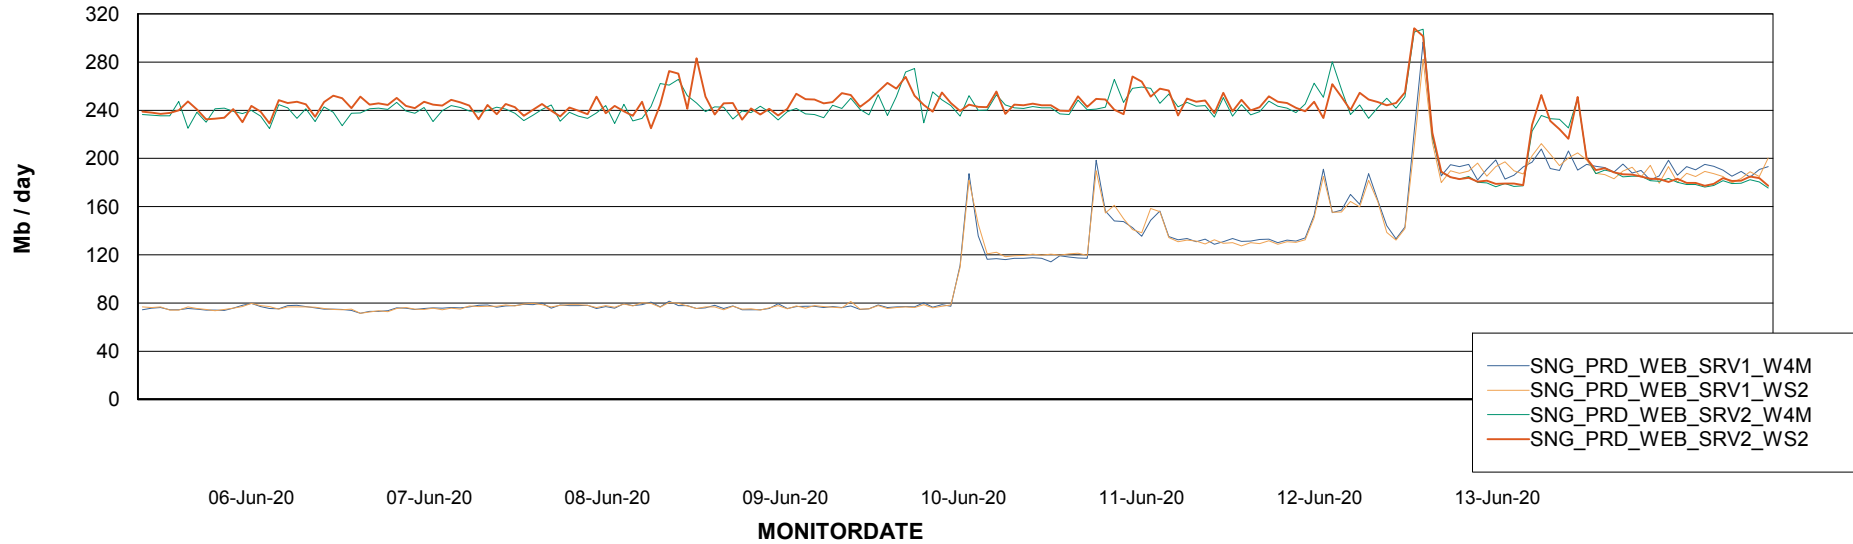

ABSSolute Web Component Services

Avg memory used per ABS Web component