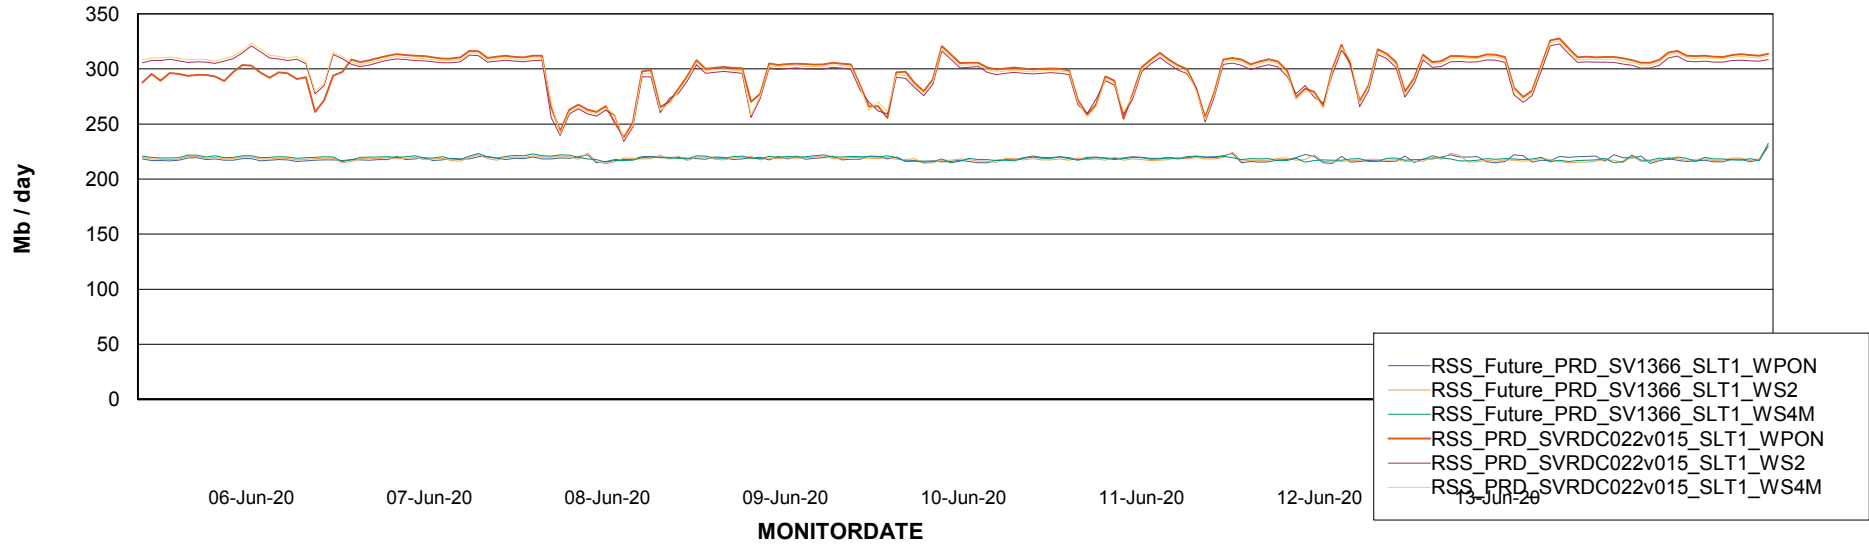

ABSSolute Application ReportServer Services

Avg memory used per ReportServer Service

Weekly SLA Customer Report

Customer RSS Production
Database ID 52

ABSSolute Web Component Services

Avg memory used per ABS Web component