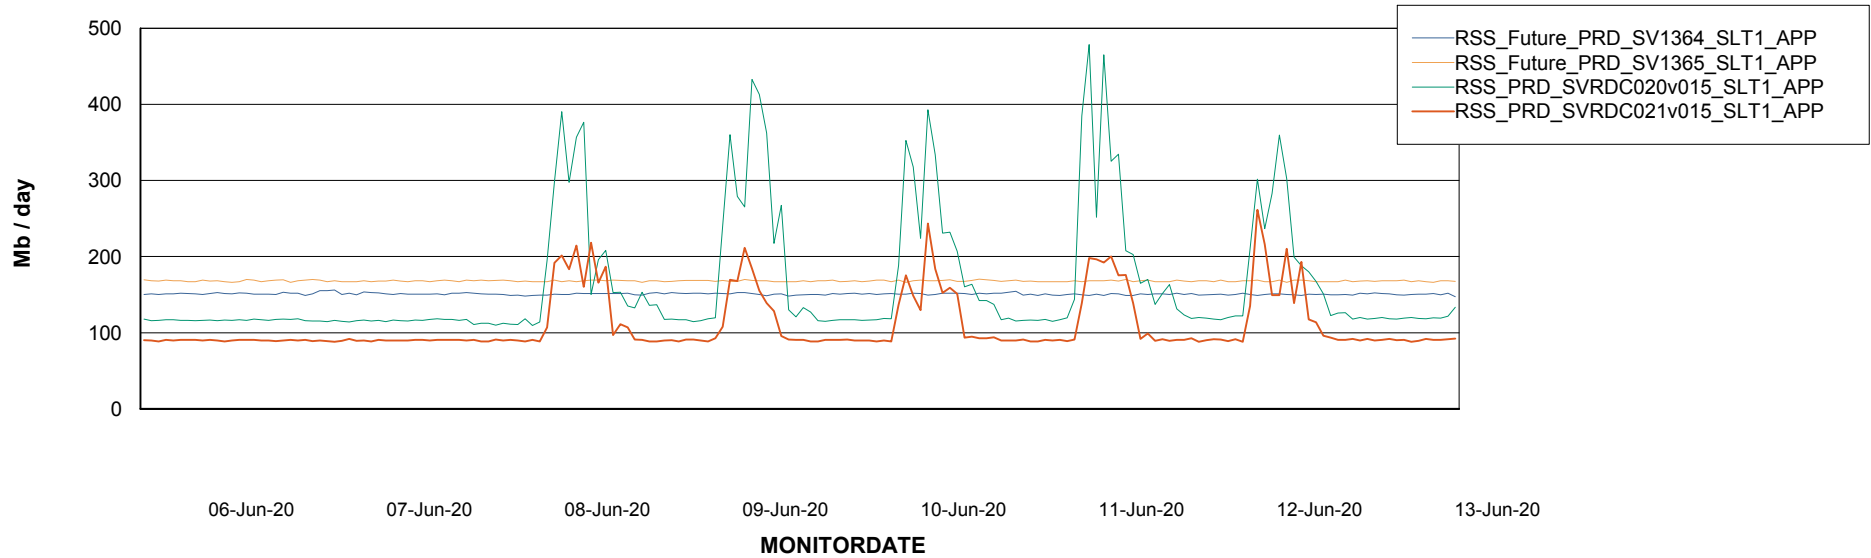

ABSSolute Application Server Services

Avg memory used per ABS Server Service