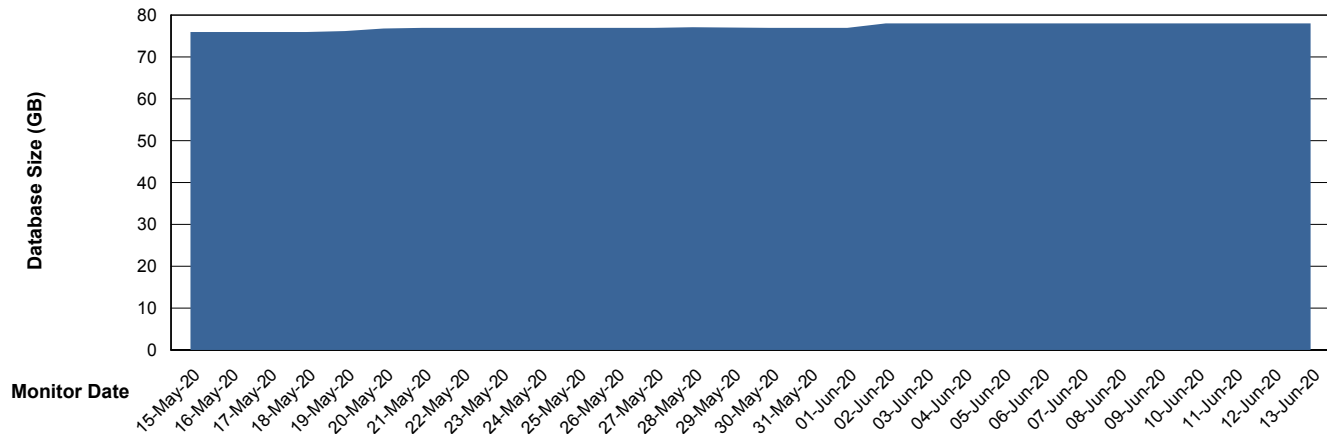

Customer RSS Production
Database ID 52

DATABASE SIZE RSS_DB_Future_Primary

Database growth over last month

DATABASE SIZE RSSDB_Production

Database growth over last month

Weekly SLA Customer Report

Customer RSS Production
 Database ID 52