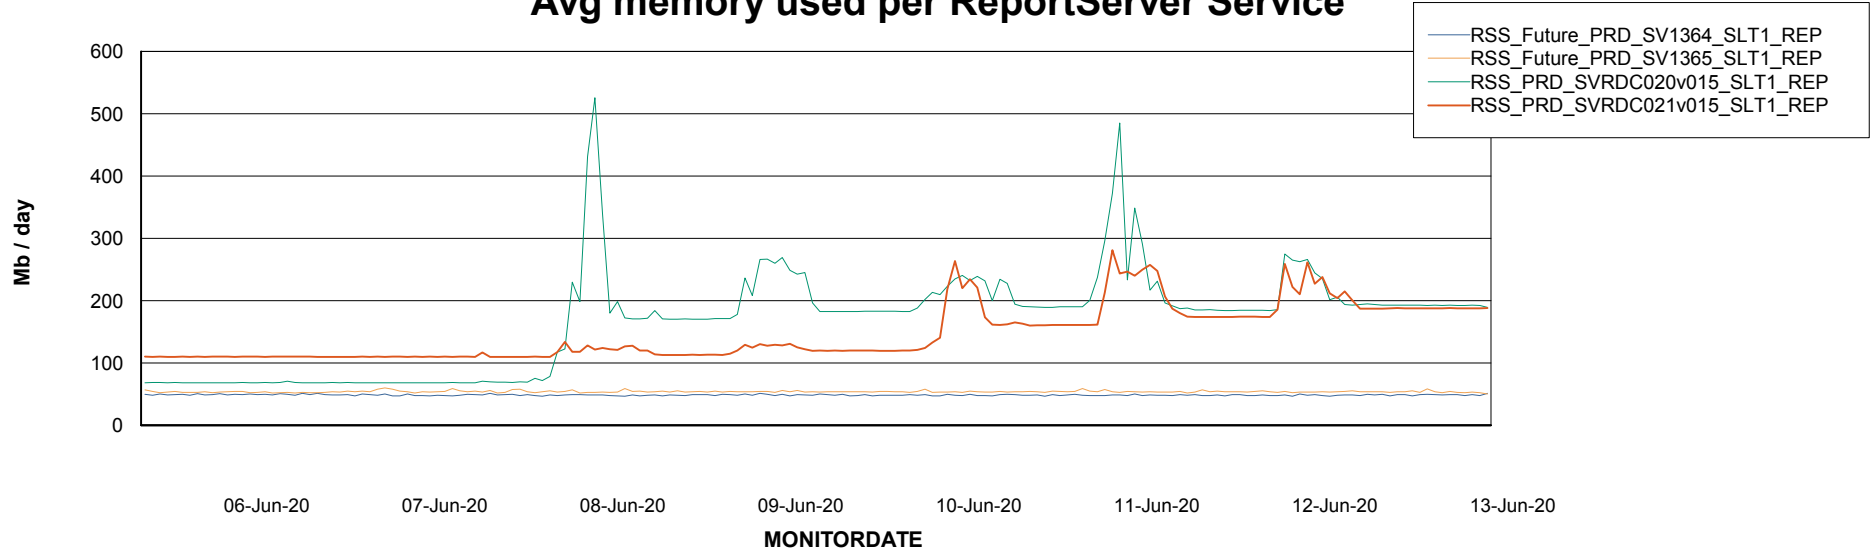

ABSSolute Application ReportServer Services

Avg memory used per ReportServer Service