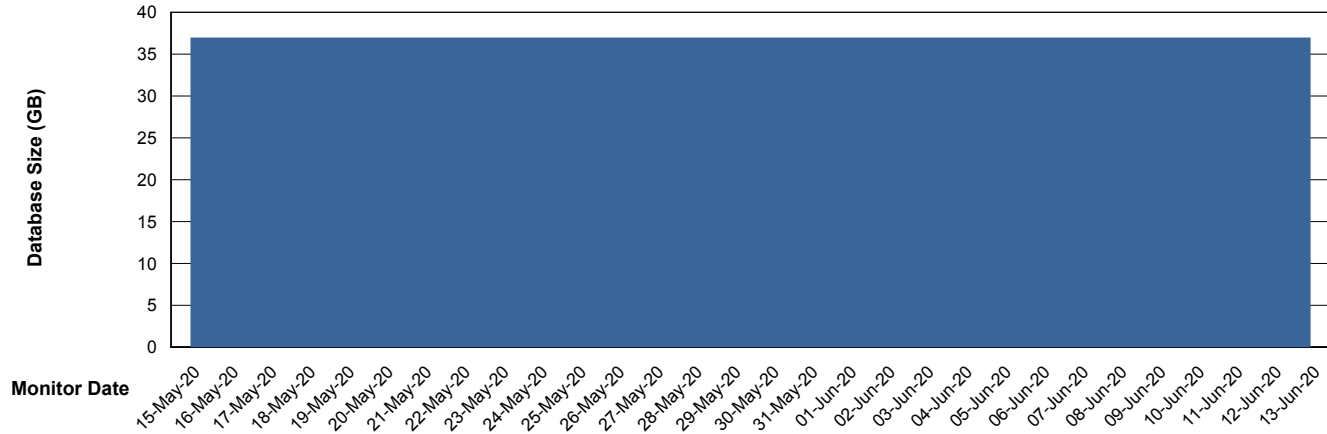

Weekly SLA Customer Report

Customer RSS Production
Database ID 52

Database Performance RSS_DB_Future_Primary

Weekly SLA Customer Report

Customer RSS Production
Database ID 52

Database Performance RSS_DB_Future_Standby

Weekly SLA Customer Report

Customer RSS Production
Database ID 52

Database Performance RSSDB_Production

Weekly SLA Customer Report

Customer RSS Production
Database ID 52

Database Performance RSSDB_Standby

Weekly SLA Customer Report

Customer RSS Production
Database ID 52

DATABASE SIZE RSS_DB_Future_Primary

Database growth over last month

DATABASE SIZE RSSDB_Production

Database growth over last month

Weekly SLA Customer Report

Customer RSS Production
 Database ID 52