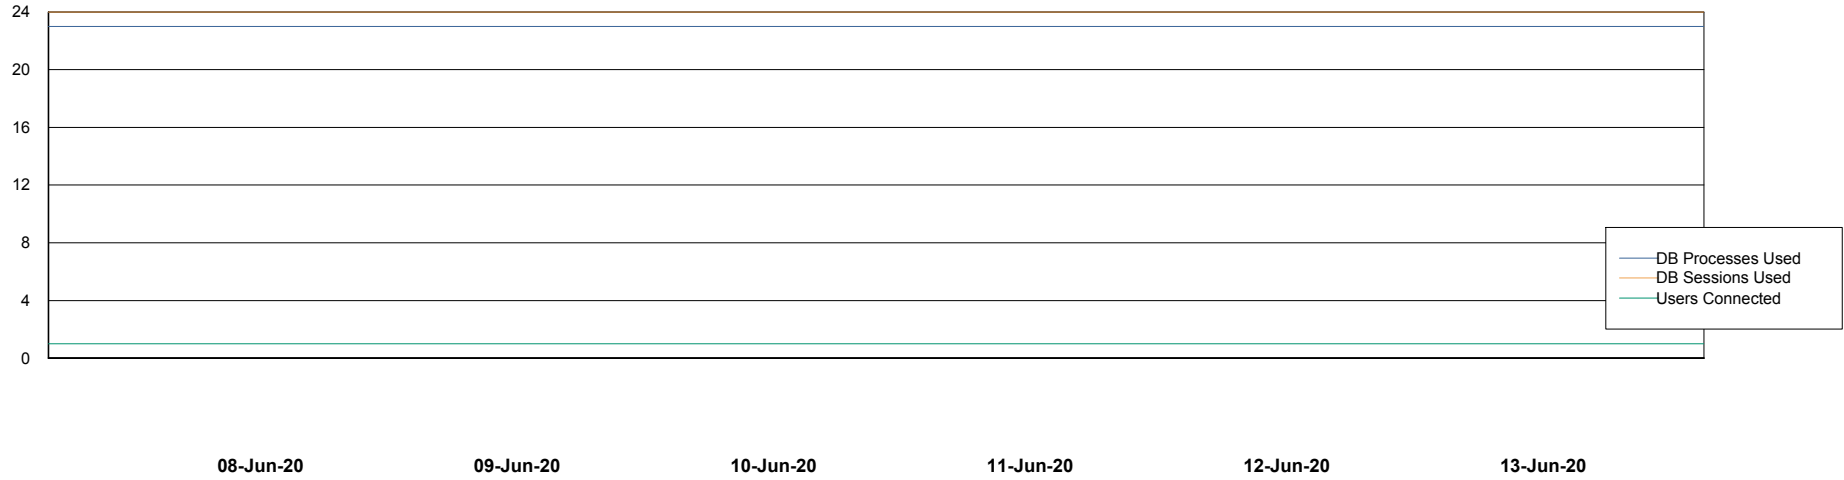

Weekly SLA Customer Report

Customer RSS Production
Database ID 52

Database Performance RSSDB_Production

Weekly SLA Customer Report

Customer RSS Production
Database ID 52

Database Performance RSSDB_Standby

Weekly SLA Customer Report