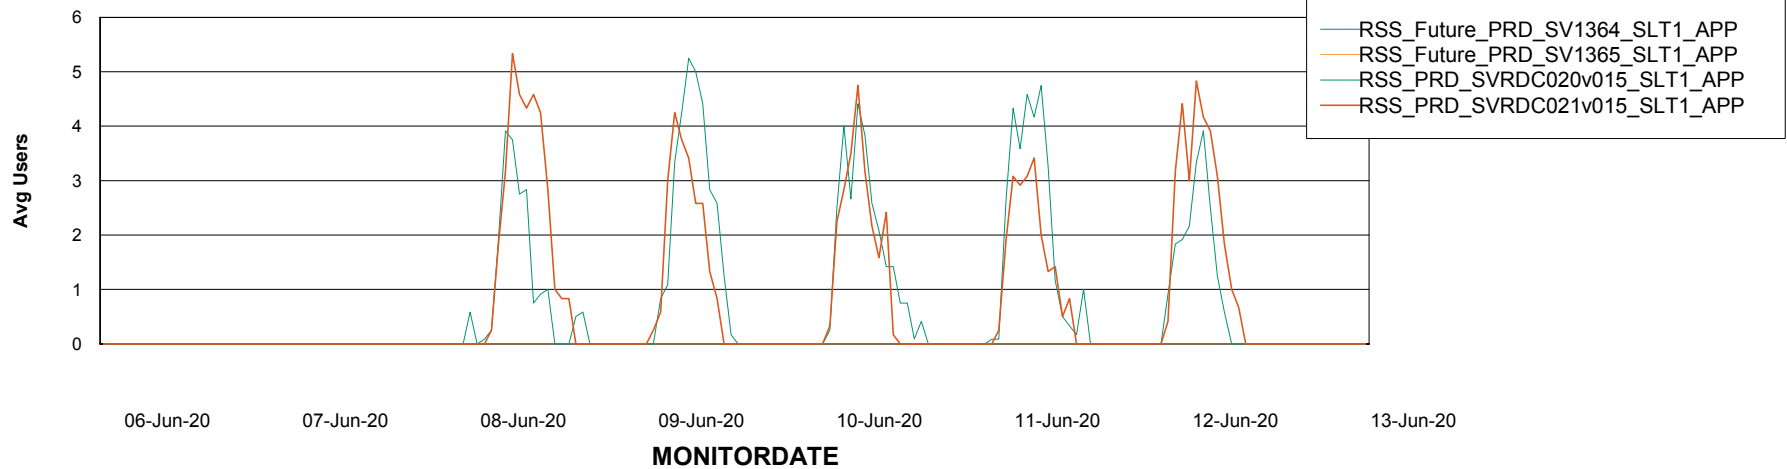

Weekly SLA Customer Report

Customer RSS Production
Database ID 52

ABSSolute Application Server Services

Avg memory used per ABS Server Service

Avg users per day per ABS server

Weekly SLA Customer Report

Customer RSS Production
Database ID 52