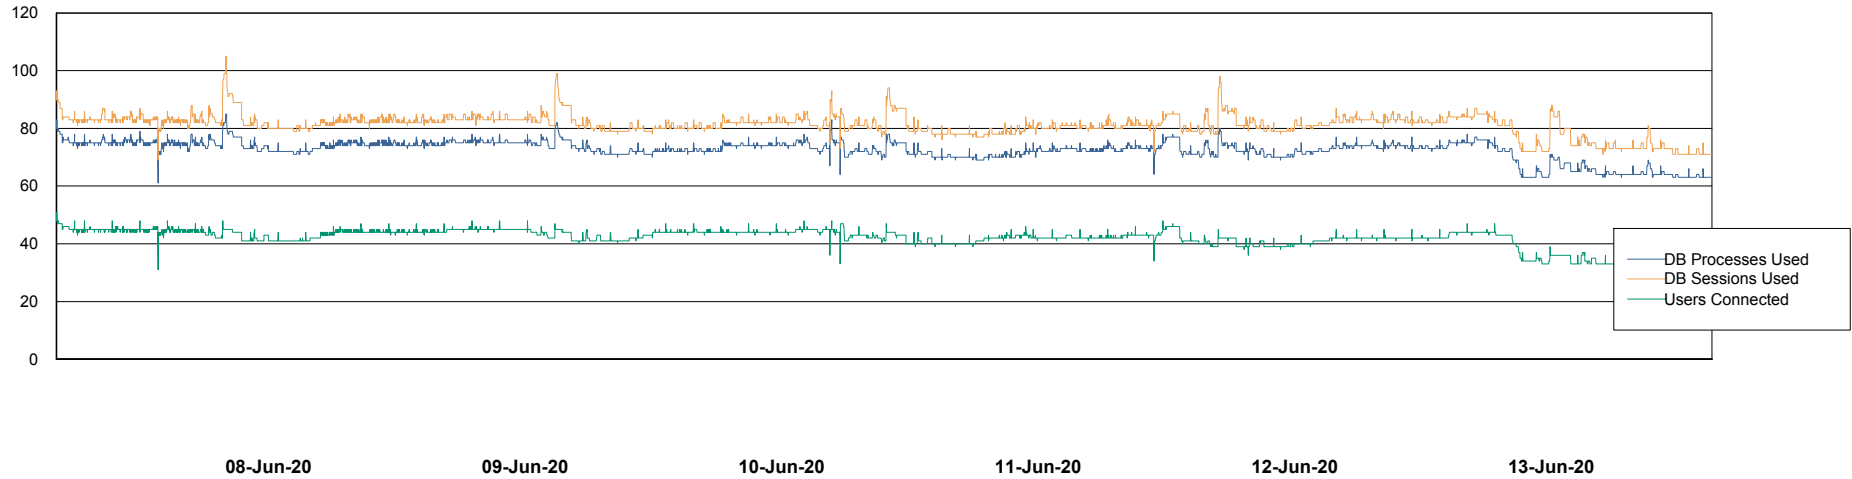

Database Performance RSSDB_Production