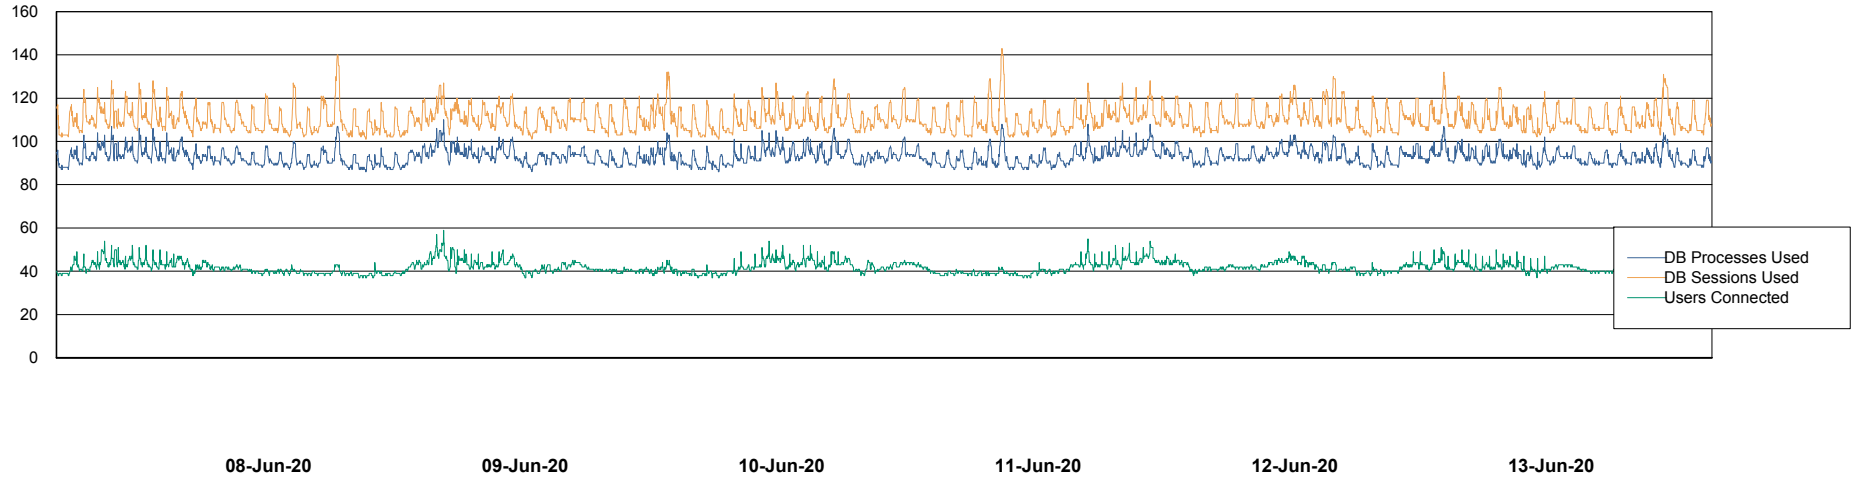

Database Performance PCODB_Production