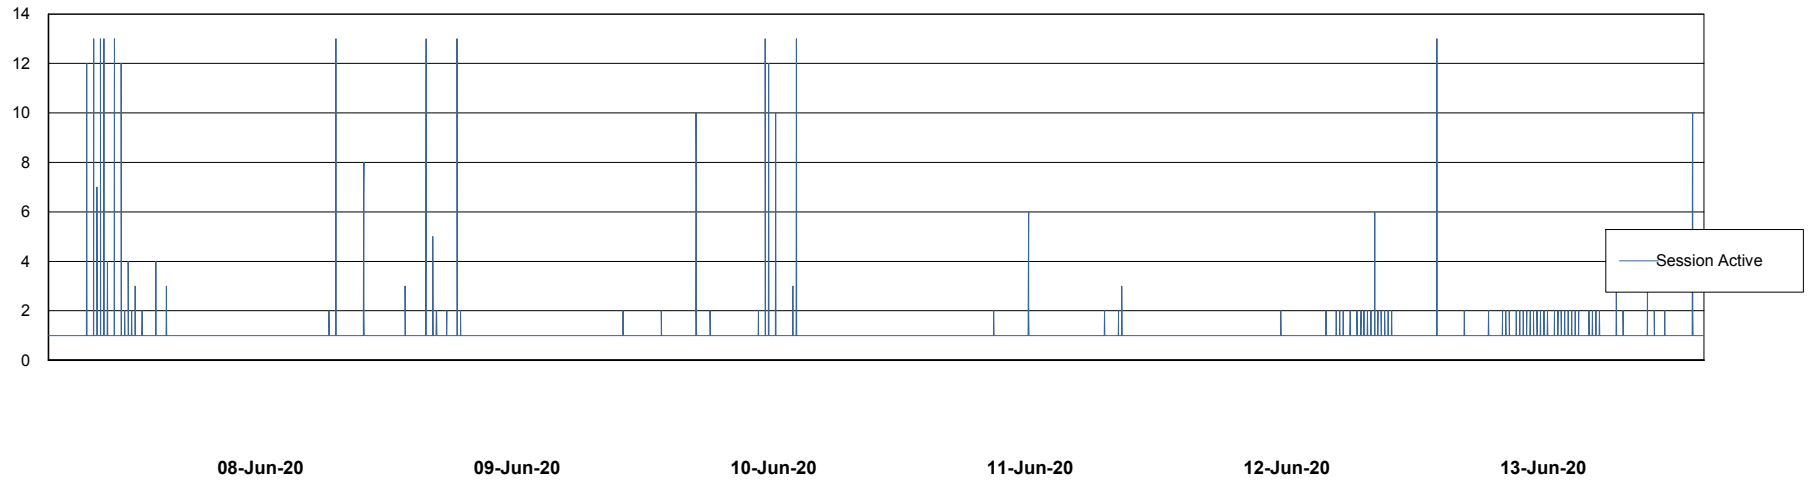

Weekly SLA Customer Report

Customer PCO Production
Database ID 44

Database Performance PCODB_Production

Weekly SLA Customer Report

Customer PCO Production
Database ID 44

Database Performance PCODB_Standby

Weekly SLA Customer Report