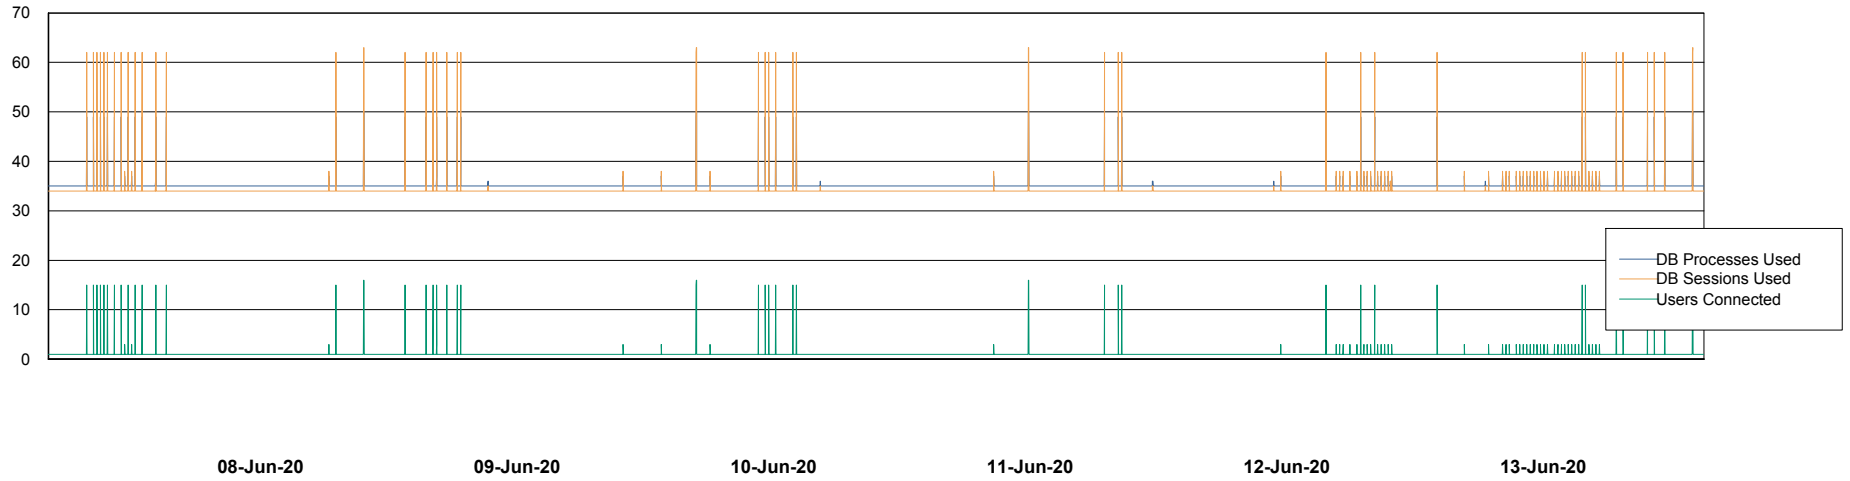

Weekly SLA Customer Report

Customer PCO Production
Database ID 44

Database Performance PCODB_Production

Weekly SLA Customer Report

Customer PCO Production
Database ID 44

Database Performance PCODB_Standby

Weekly SLA Customer Report