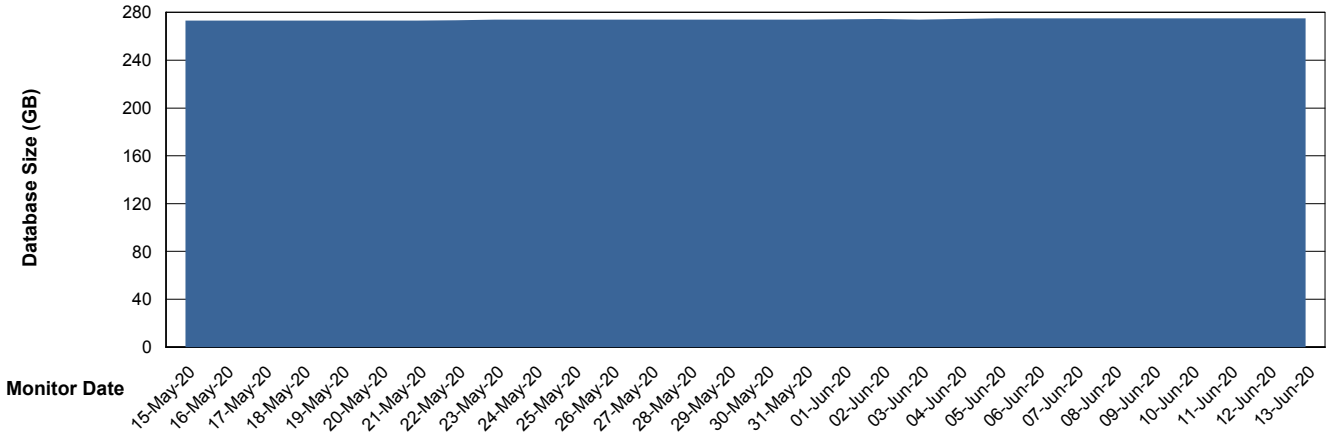

DATABASE SIZE PCODB_Production

Database growth over last month

Database Tablespace PCODB_Production

Date	Tablespace Name	Filesize (Gb)	Usedsize (Gb)	Percentage free
13-Jun-20	ABSDATA	150	98	35
	INDX	200	144	28
12-Jun-20	ABSDATA	150	98	35
	INDX	200	144	28
11-Jun-20	ABSDATA	150	98	35
	INDX	200	144	28
10-Jun-20	ABSDATA	150	98	35
	INDX	200	144	28
09-Jun-20	ABSDATA	150	98	35
	INDX	200	144	28
08-Jun-20	ABSDATA	150	98	35
	INDX	200	144	28
07-Jun-20	ABSDATA	150	98	35
	INDX	200	144	28