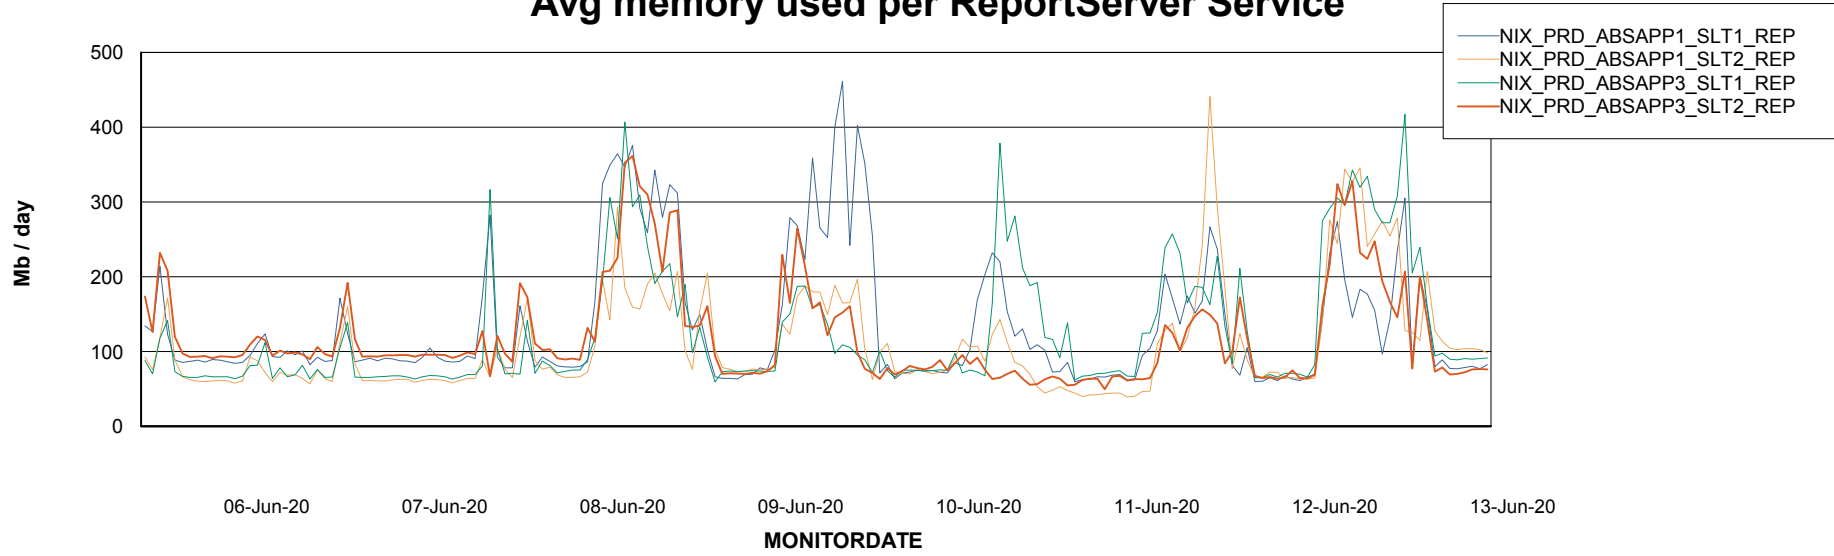

ABSSolute Application ReportServer Services

Avg memory used per ReportServer Service