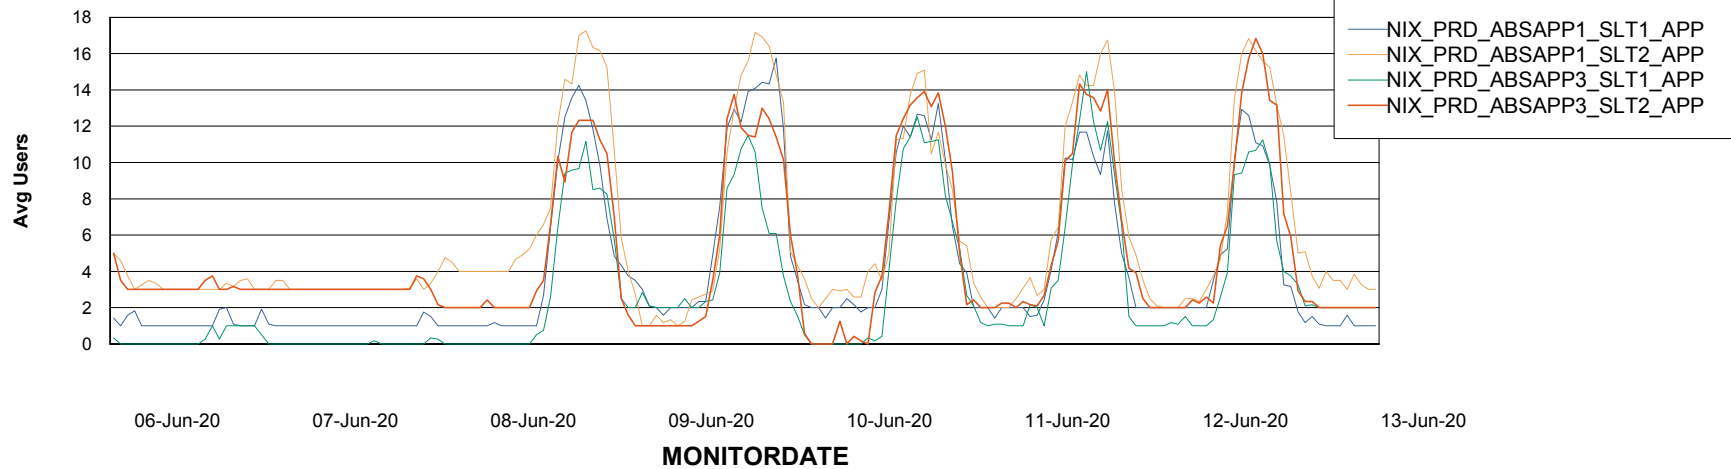

Avg users per day per ABS server