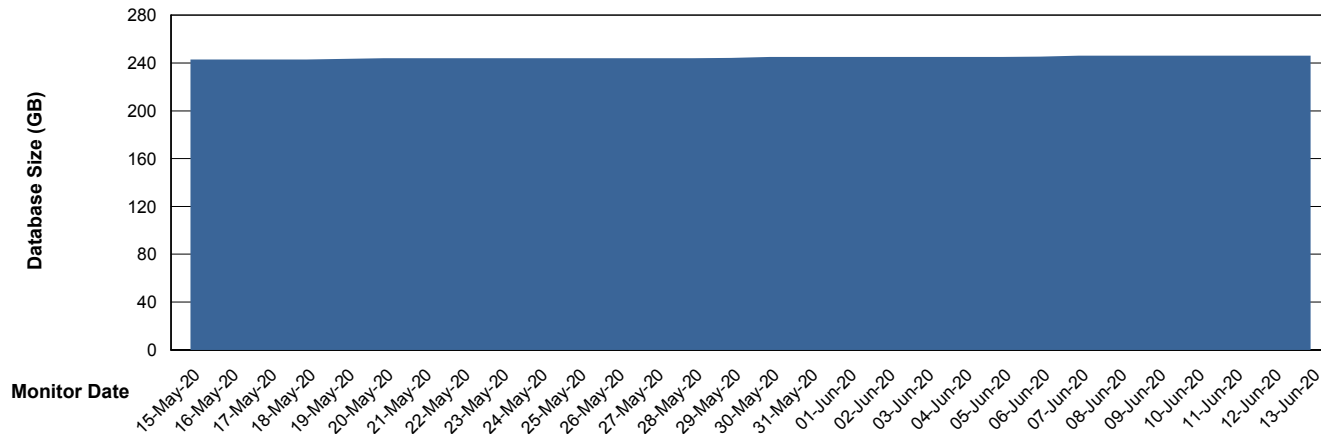

# Weekly SLA Customer Report

Customer NIX\_Production  
Database ID 51

DATABASE SIZE NIXDB\_BI

### Database growth over last month

DATABASE SIZE NIXDB\_Production

### Database growth over last month