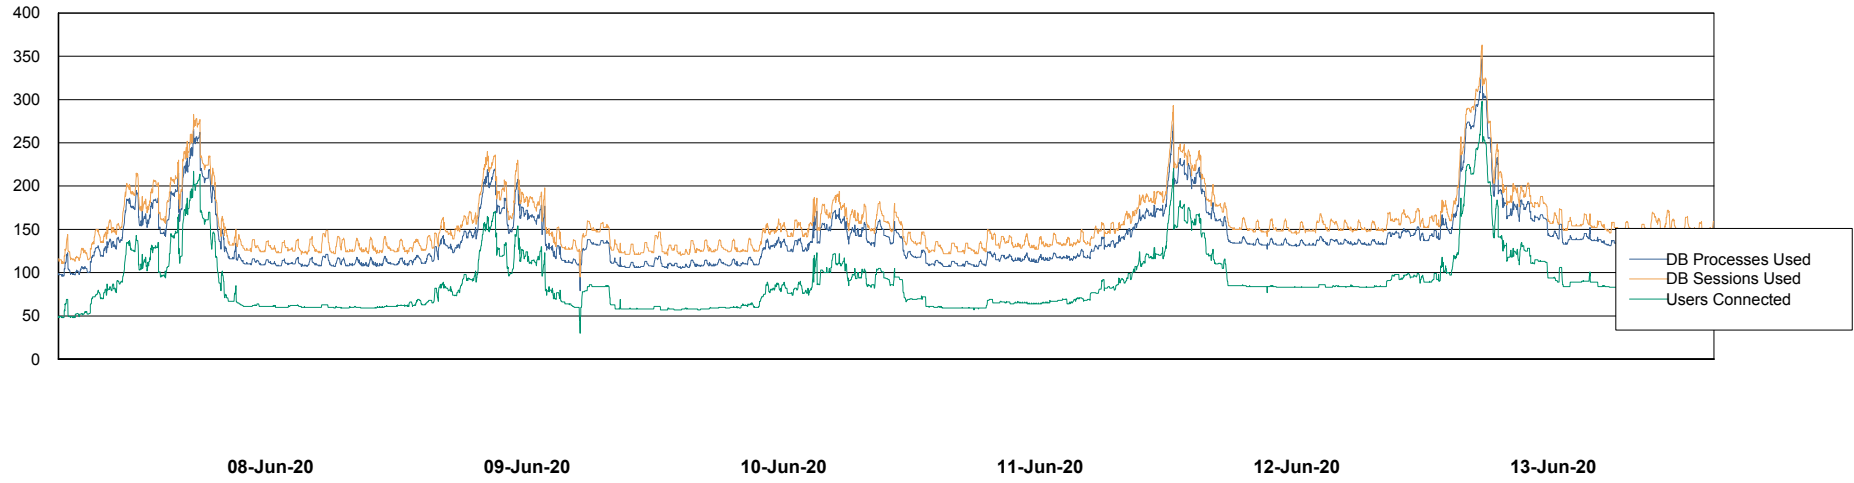

Database Performance NIXDB_Production