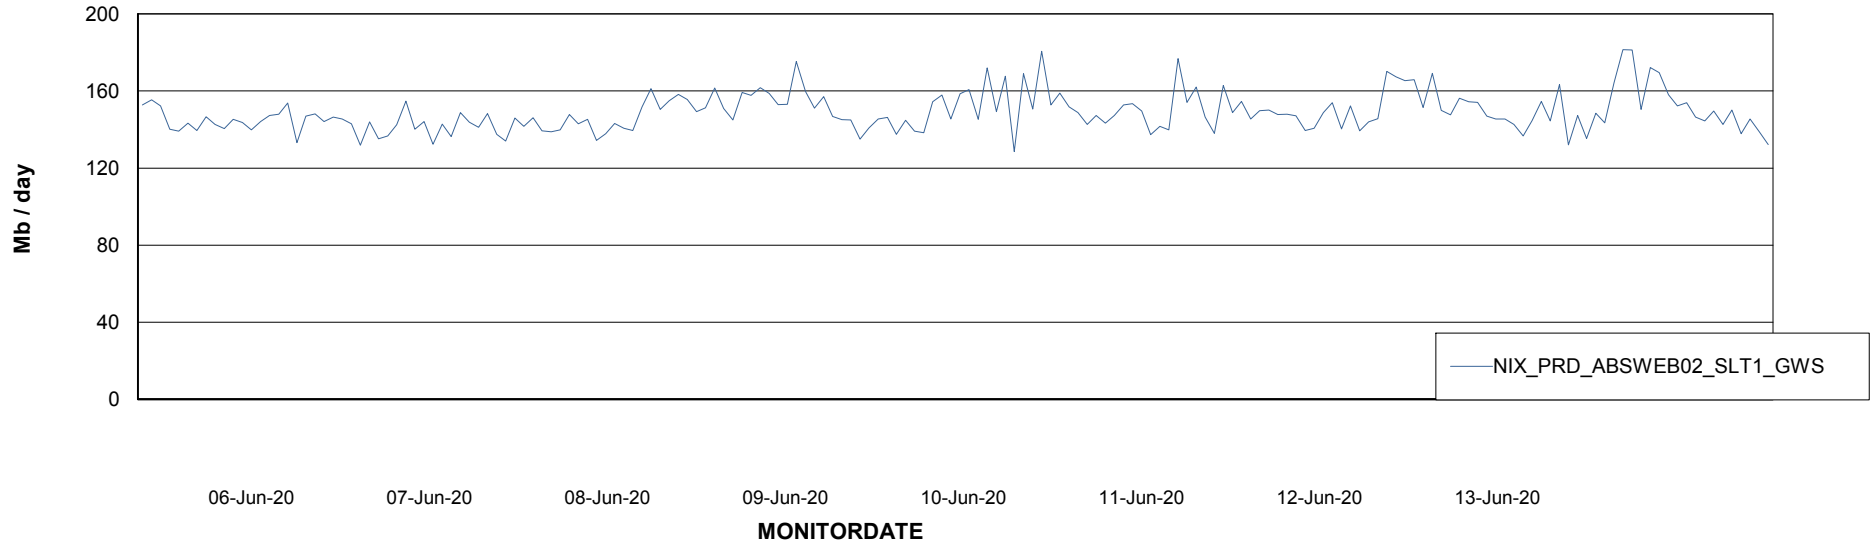

ABSolute Web Component Services

Avg memory used per ABS Web component