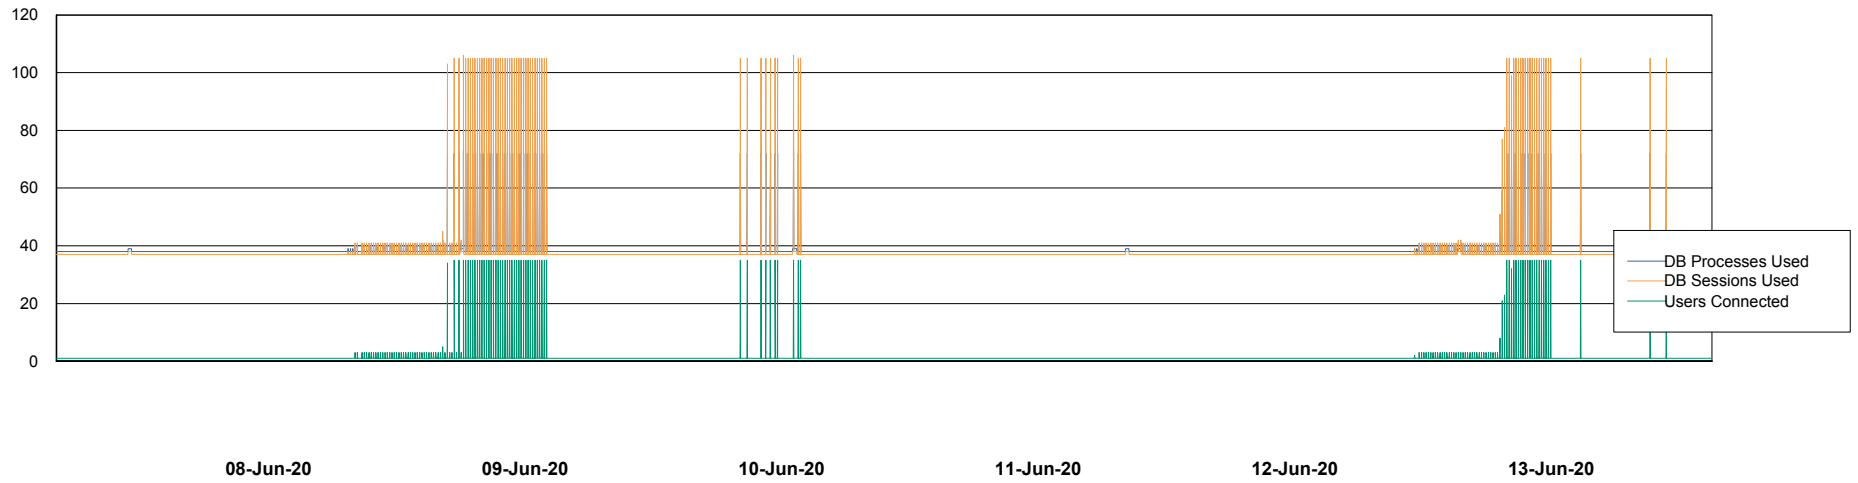

Database Performance NIXDB_Standby