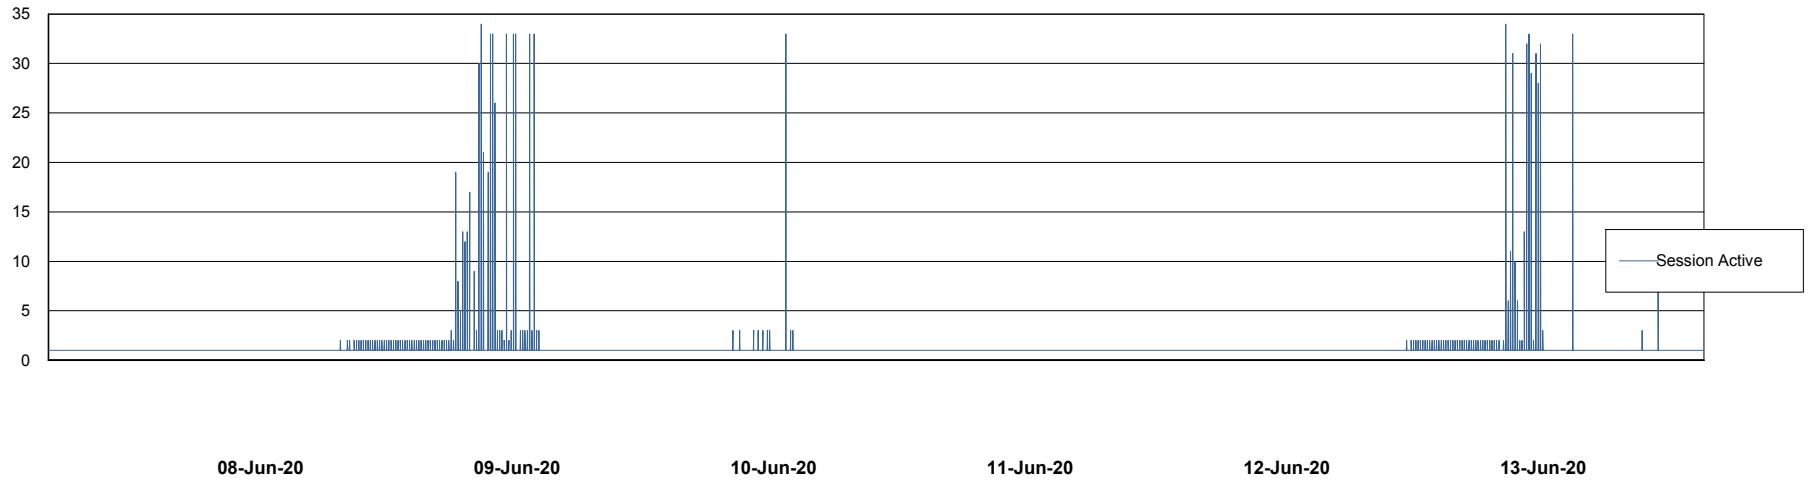

Database Performance NIXDB_Standby