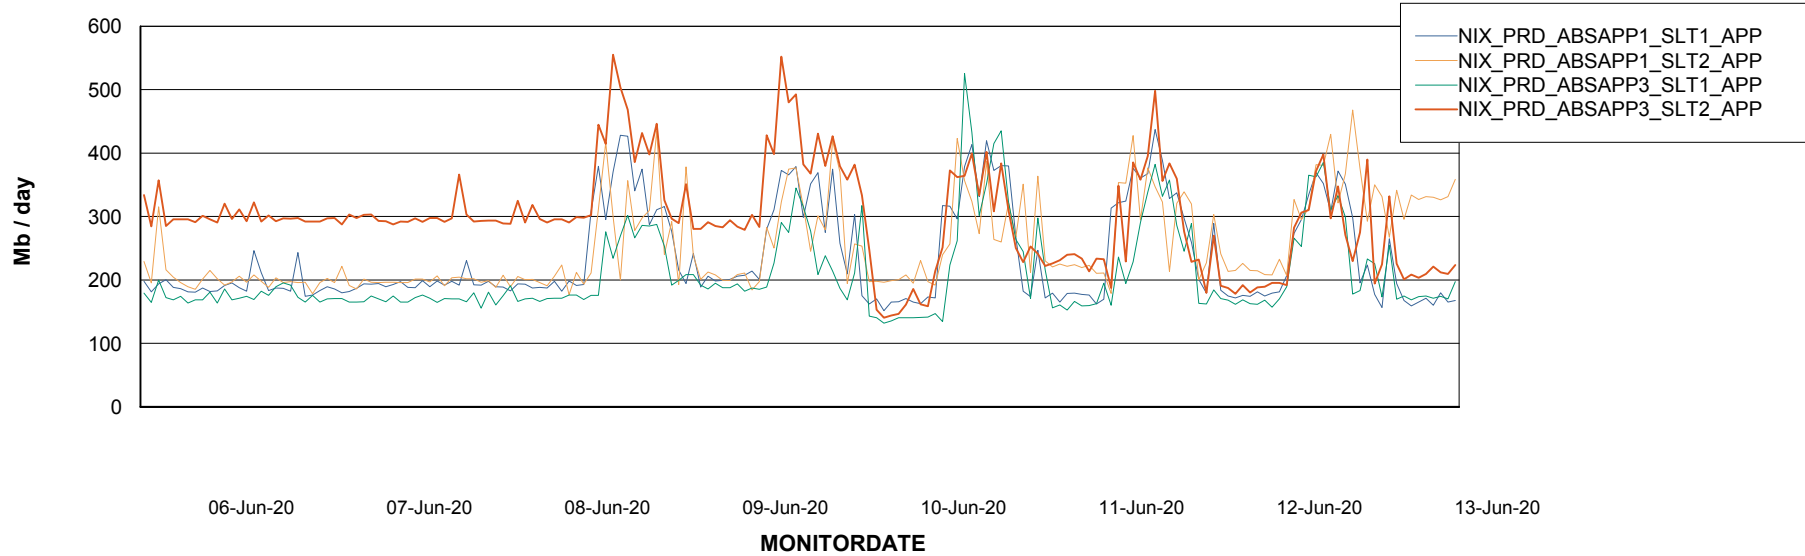

ABSSolute Application Server Services

Avg memory used per ABS Server Service