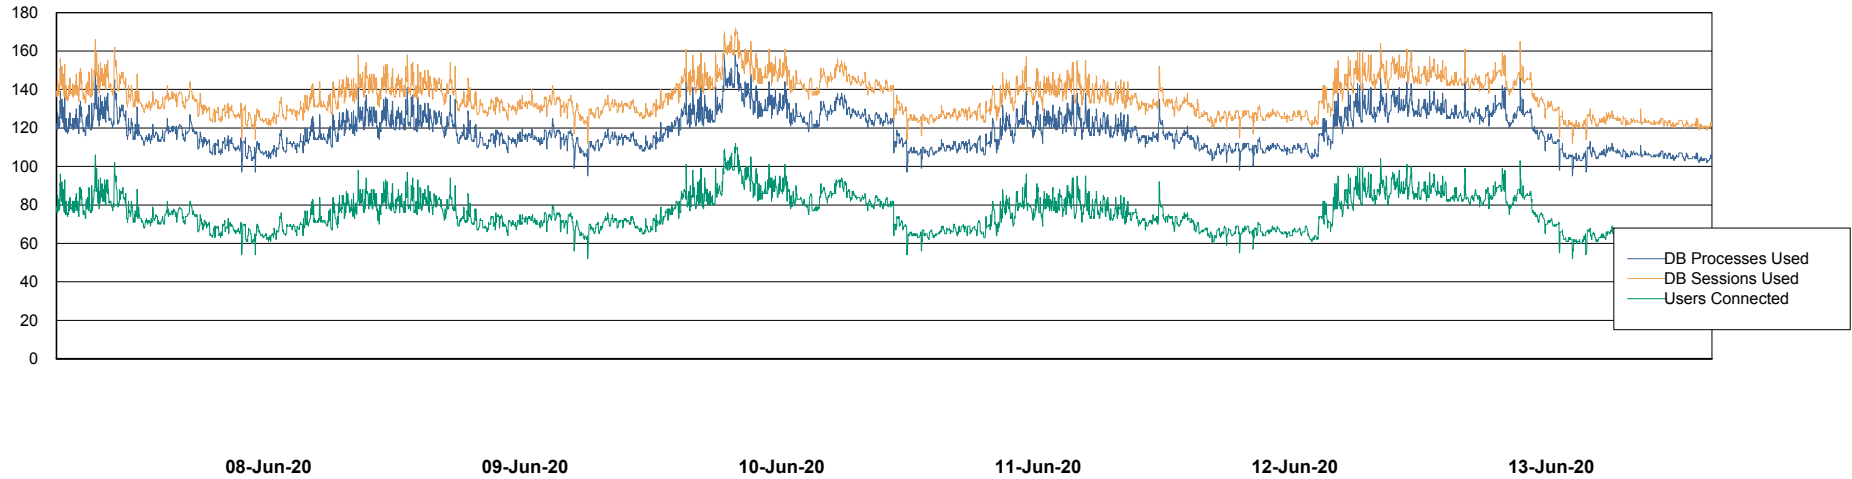

Database Performance LSS_ABSME_DB_LIODA4