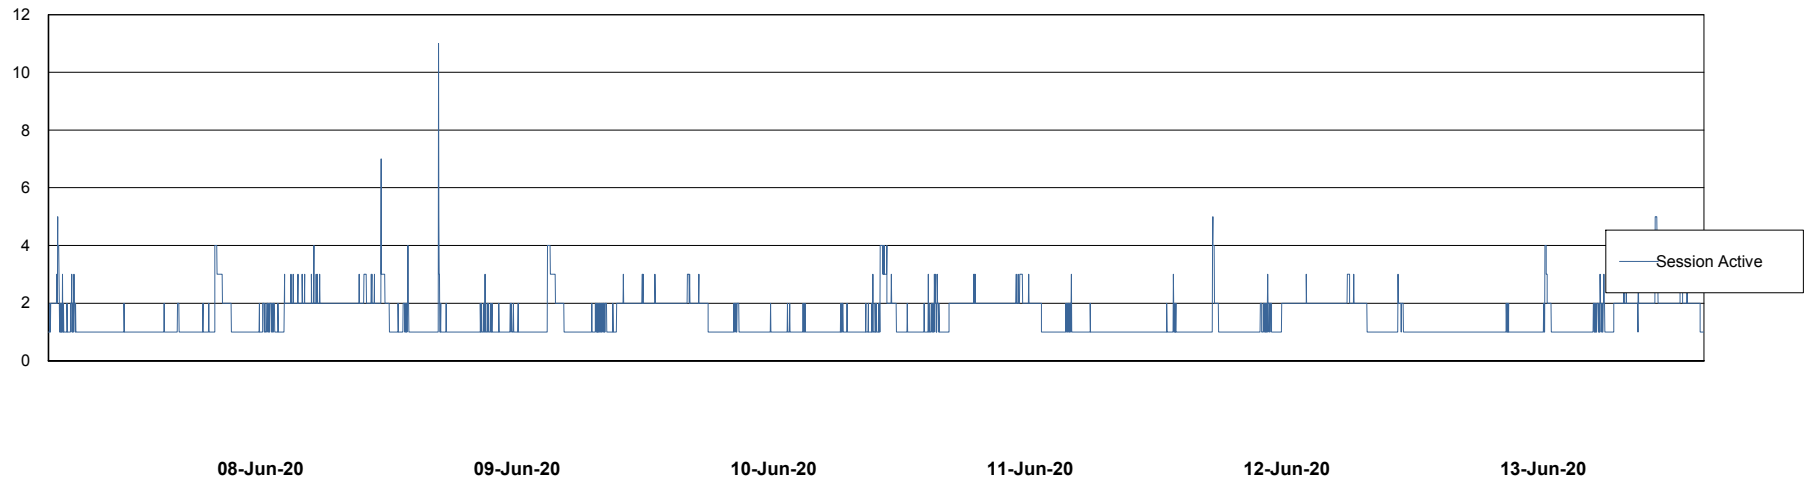

Database Performance LLGDB_BI02