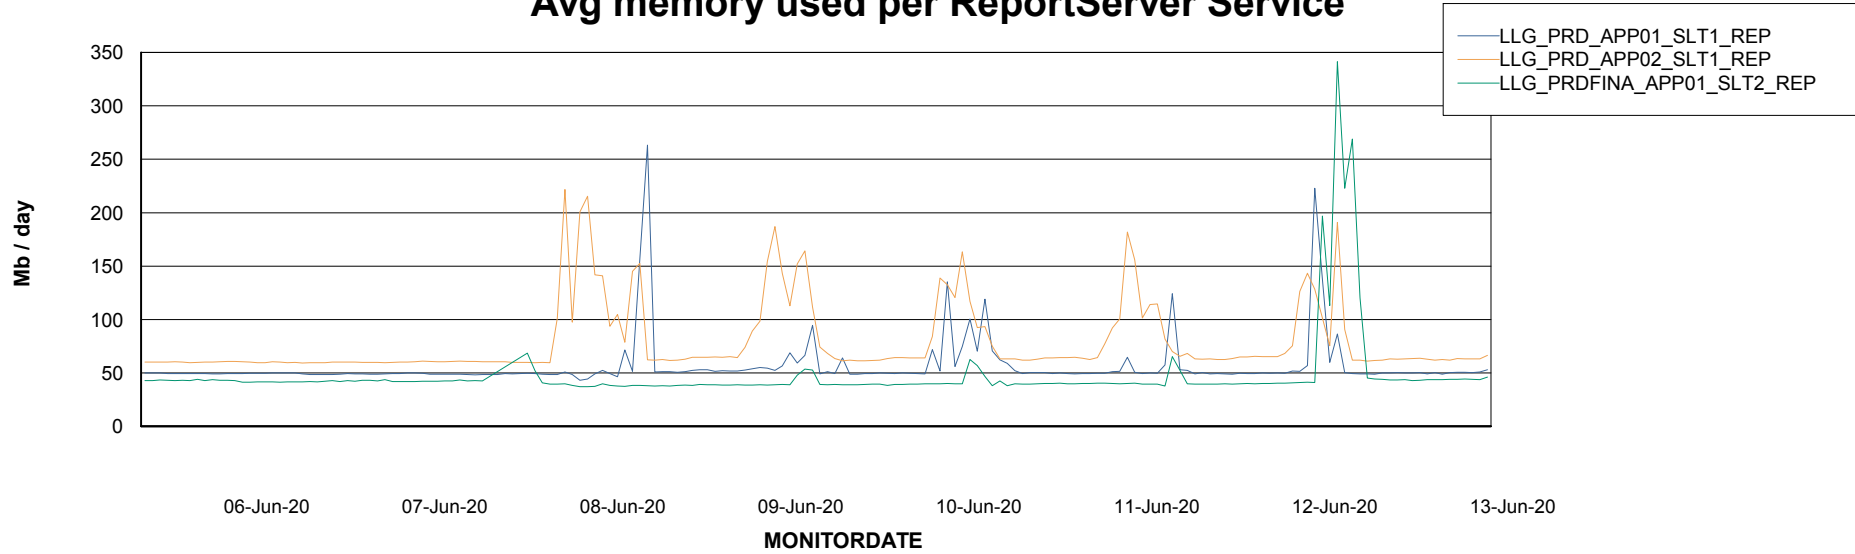

ABSSolute Application Server Services

Avg memory used per ReportServer Service