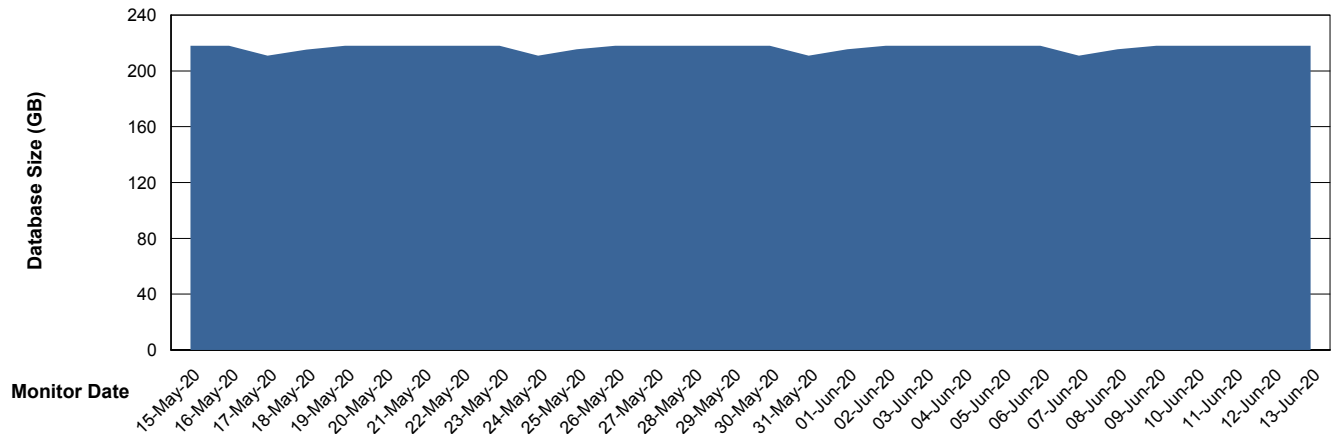

DATABASE SIZE LLGDB_Production

Database growth over last month