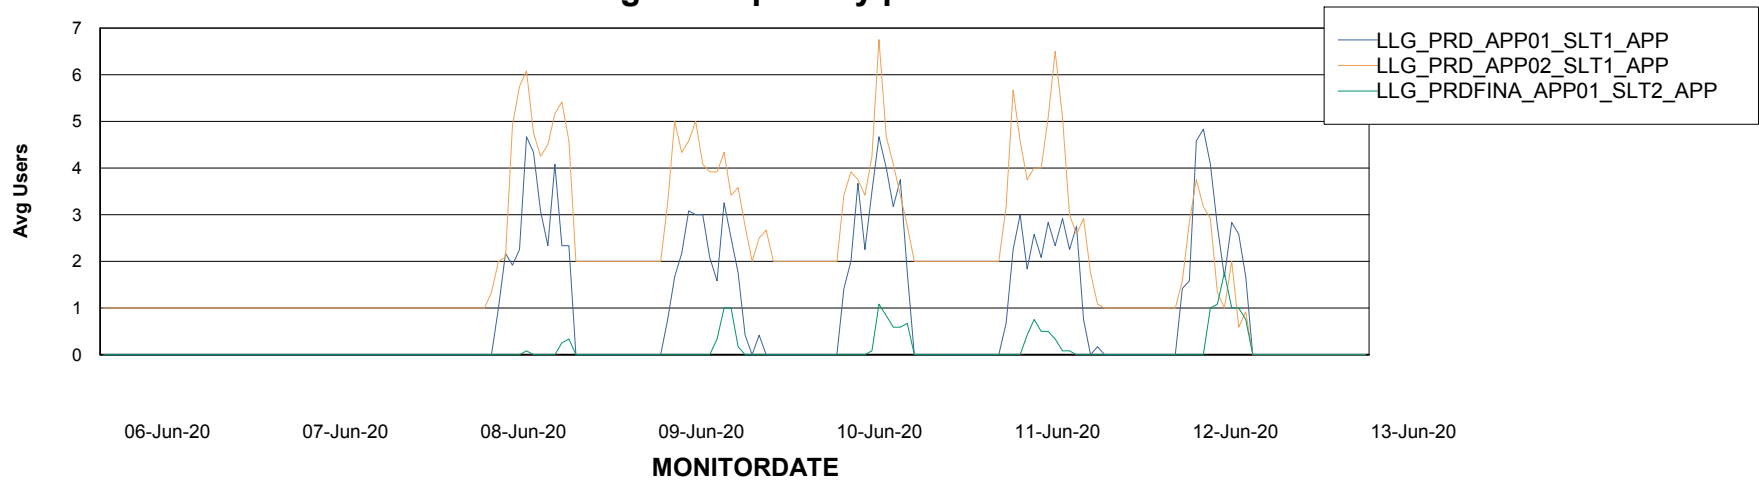

Avg users per day per ABS server