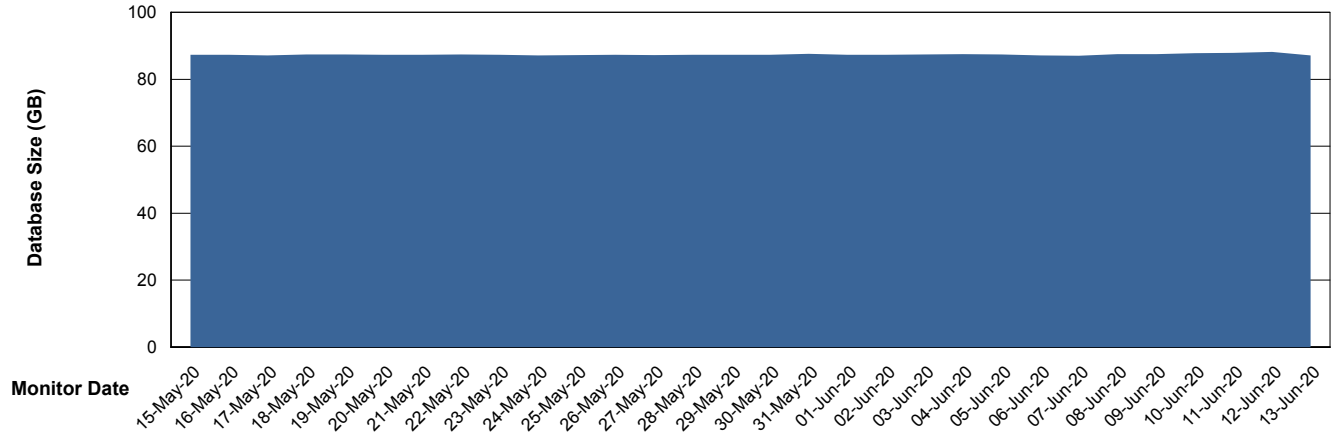

DATABASE SIZE LLGDB_BI02

Database growth over last month