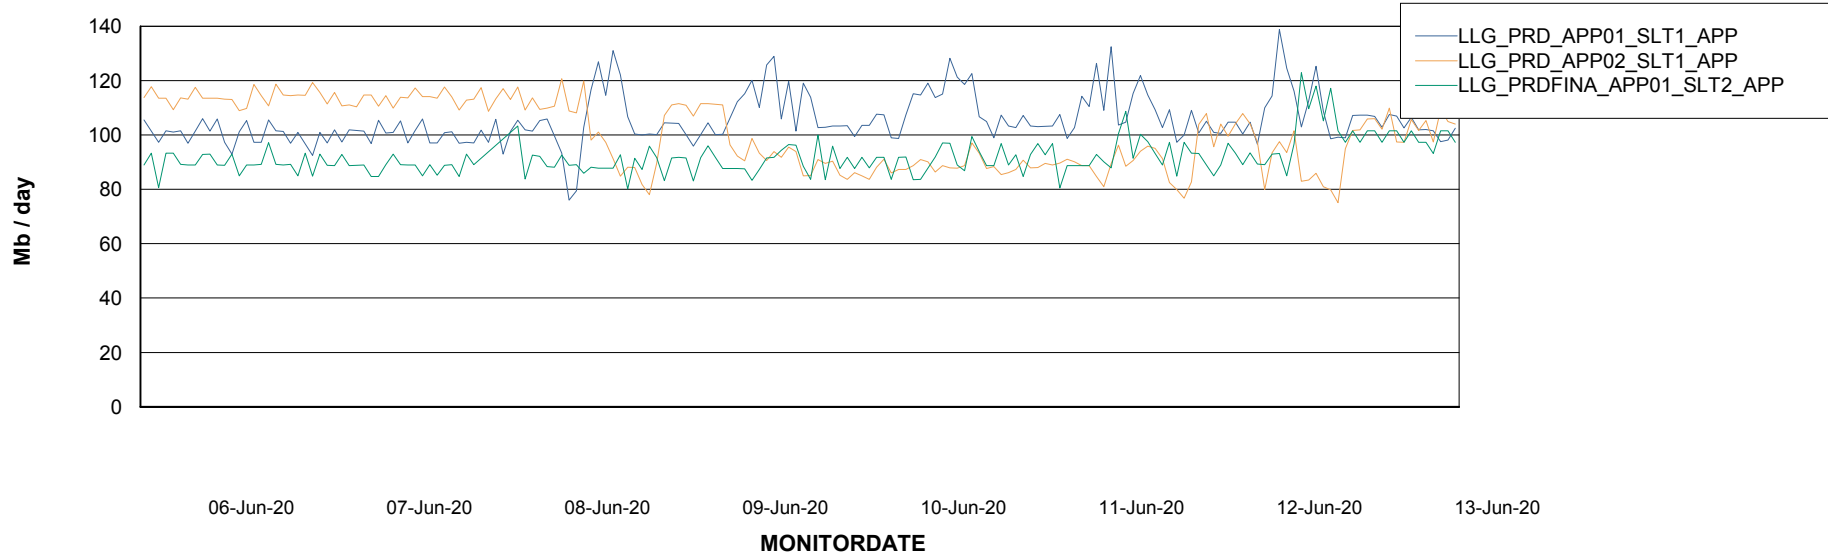

ABSSolute Application Server Services

Avg memory used per ABS Server Service