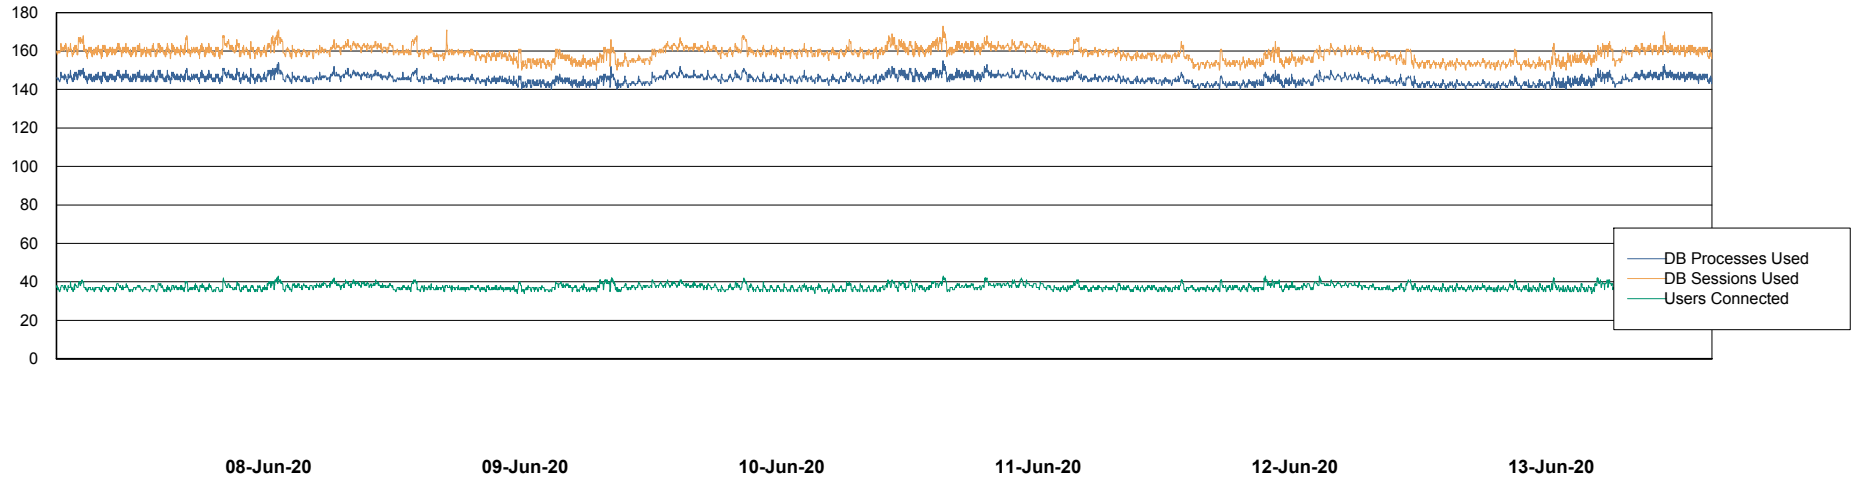

Database Performance LLGDB_BI02