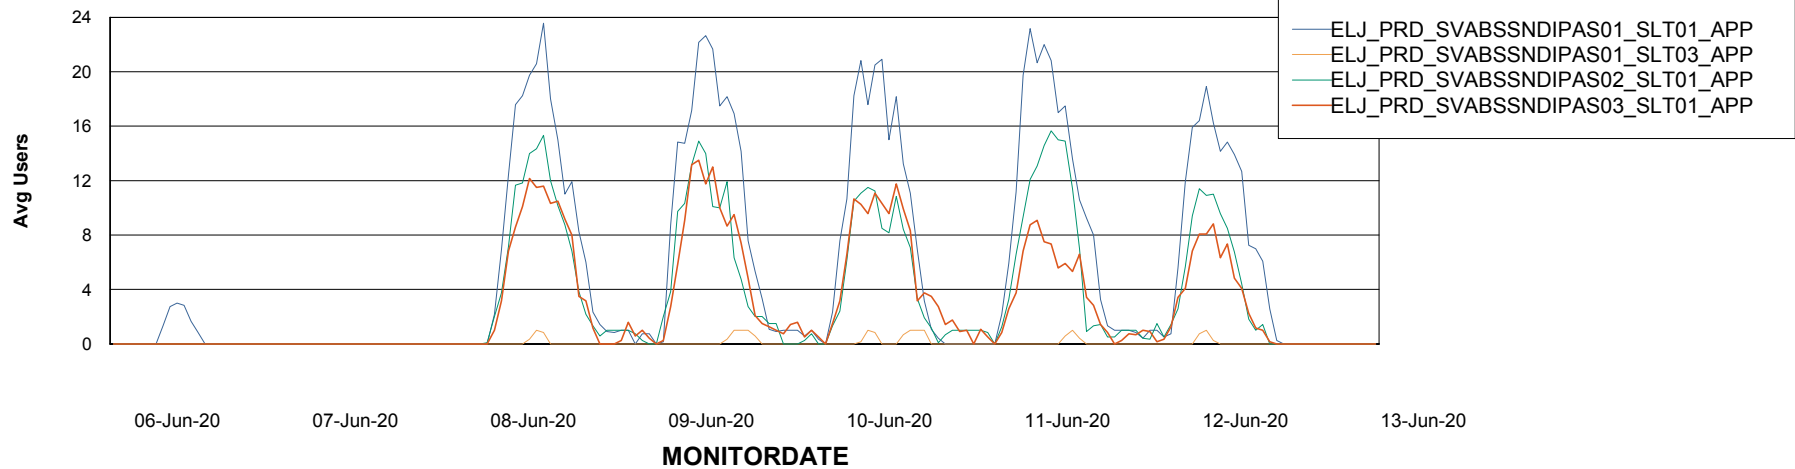

Avg users per day per ABS server