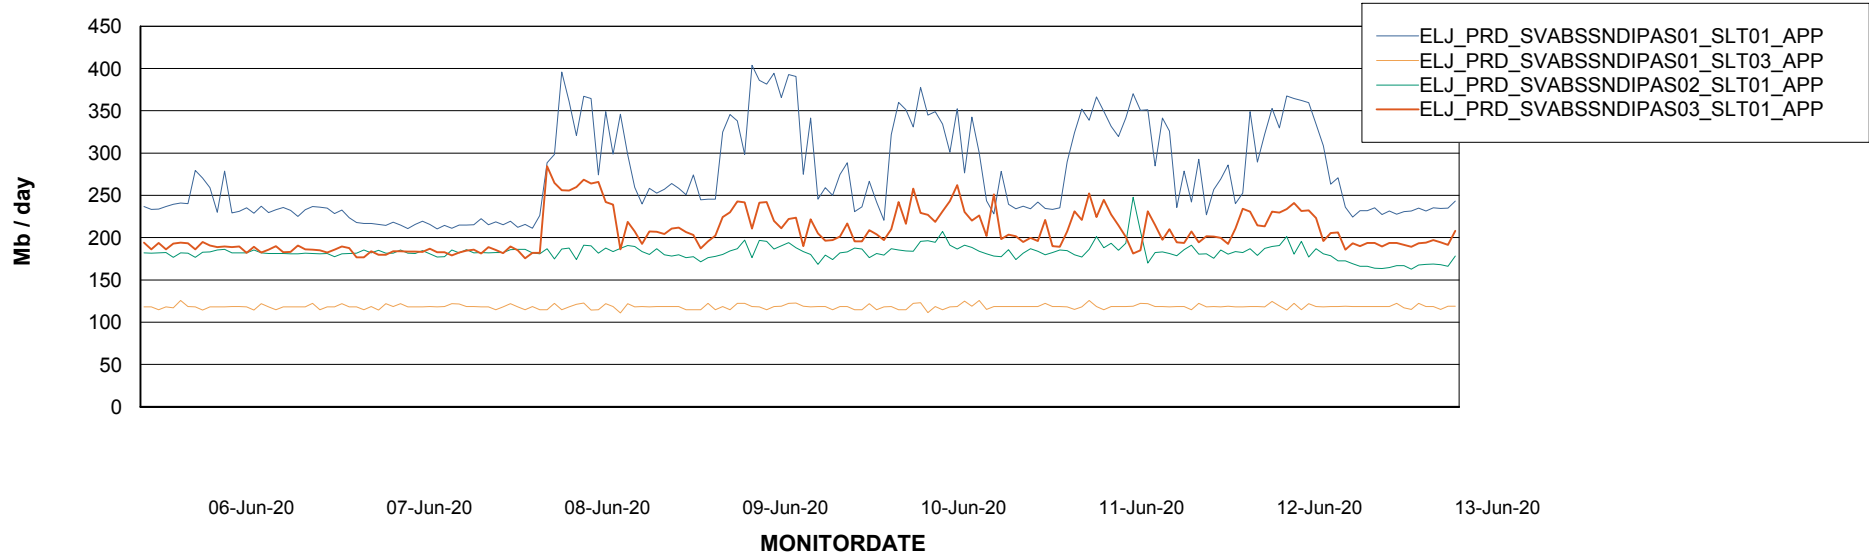

ABSSolute Application Server Services

Avg memory used per ABS Server Service