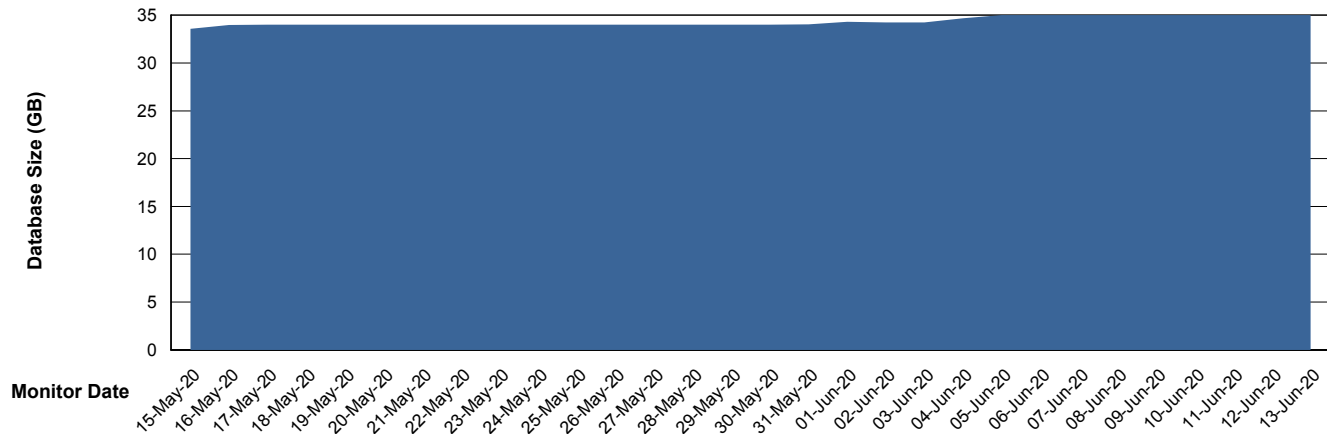

# Weekly SLA Customer Report

Customer ELJ Production  
Database ID 72

DATABASE SIZE ELJDB\_PRD\_BI

### Database growth over last month

DATABASE SIZE ELJDB\_Production

### Database growth over last month