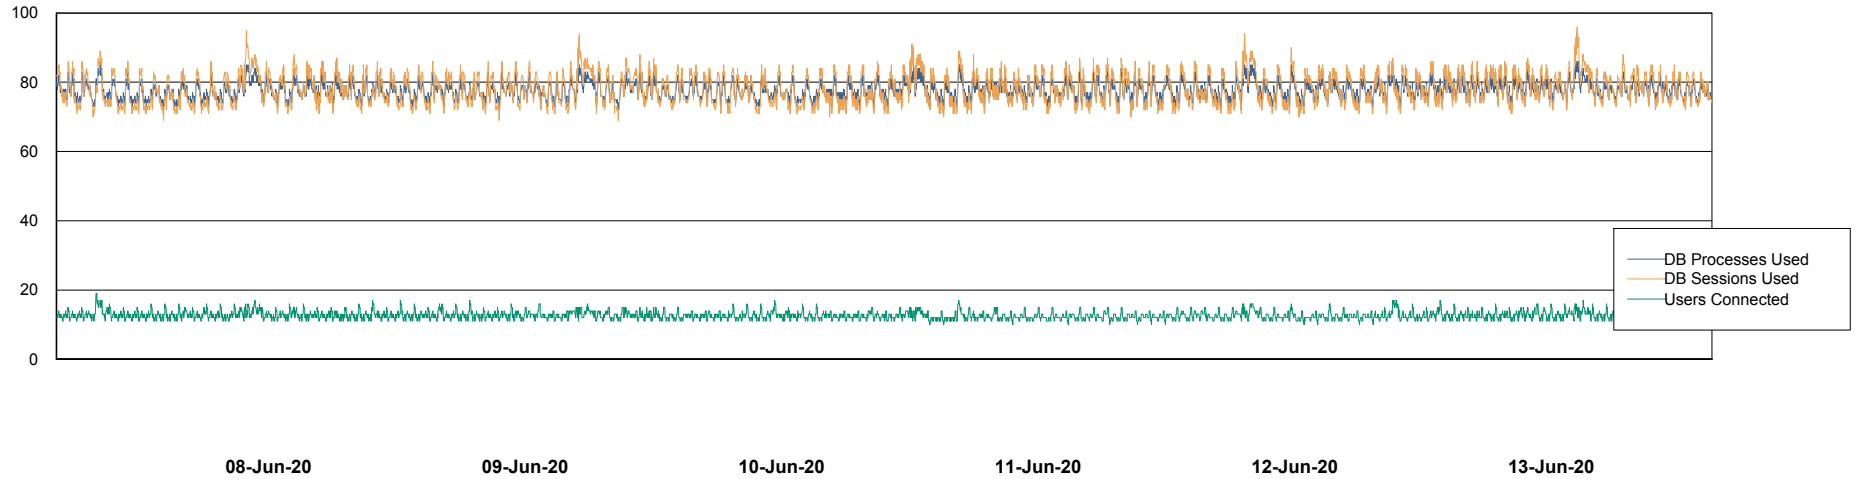

Database Performance ELJDB_PRD_BI