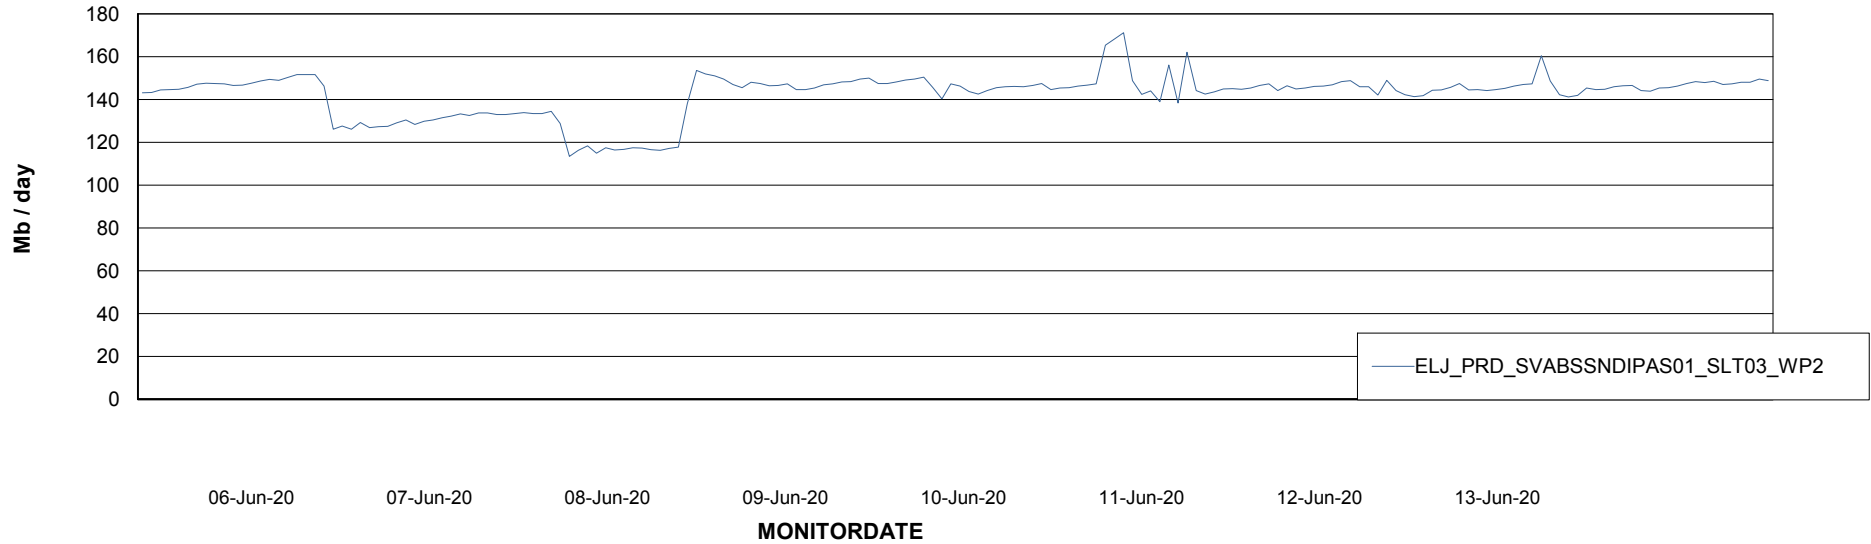

ABSolute Web Component Services

Avg memory used per ABS Web component