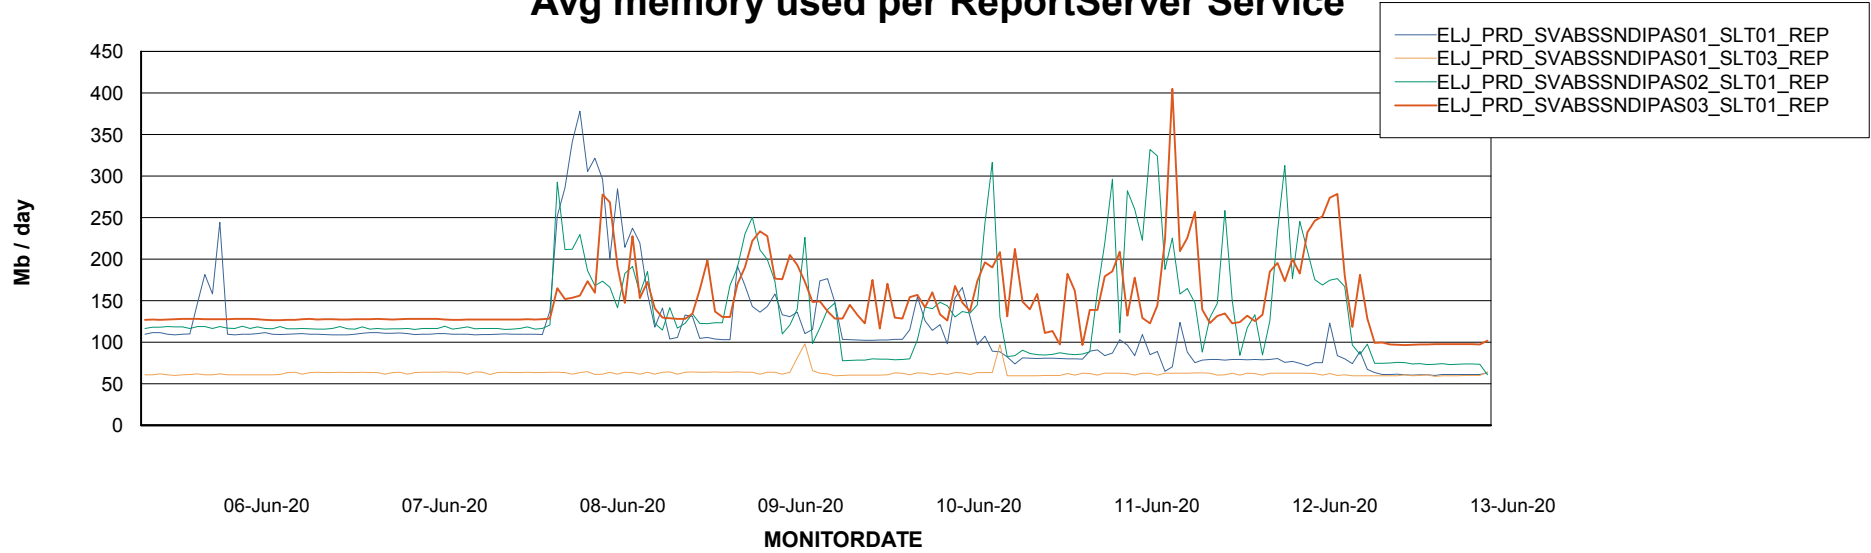

ABSSolute Application ReportServer Services

Avg memory used per ReportServer Service