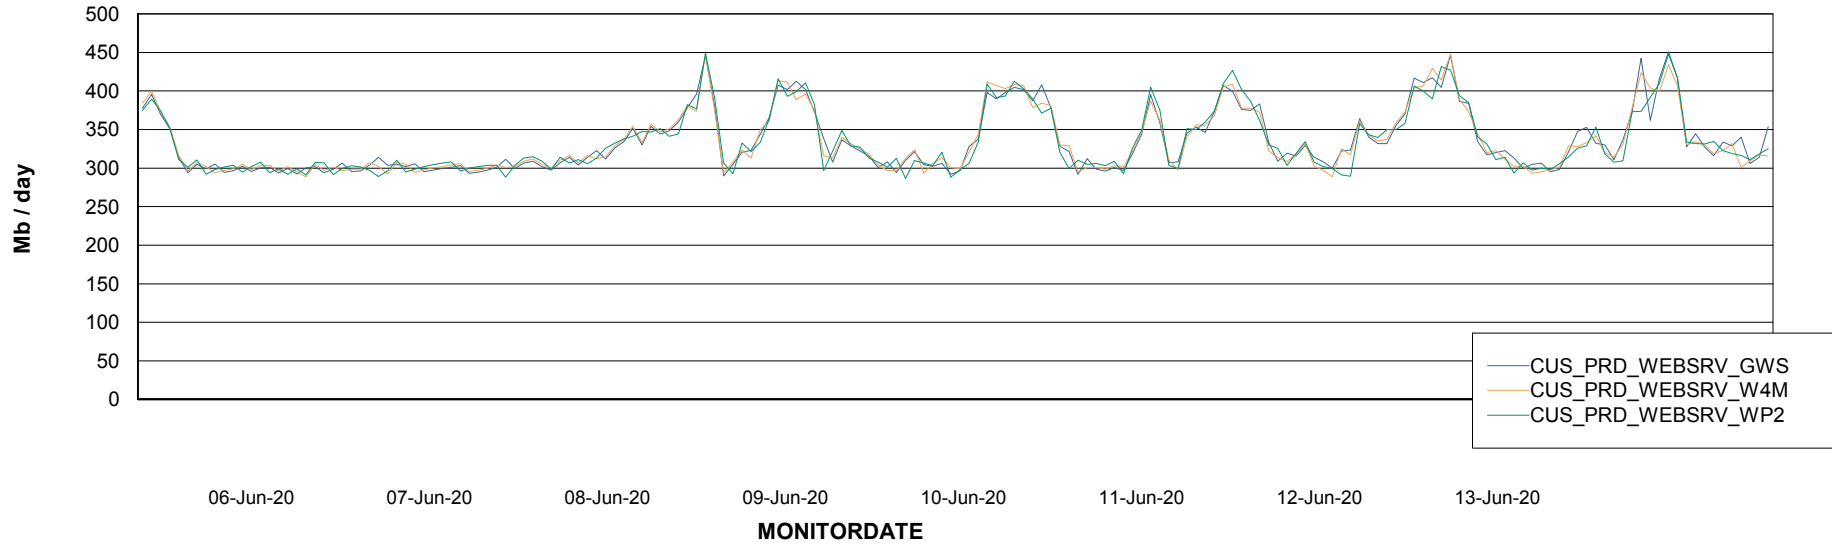

ABSSolute Web Component Services

Avg memory used per ABS Web component