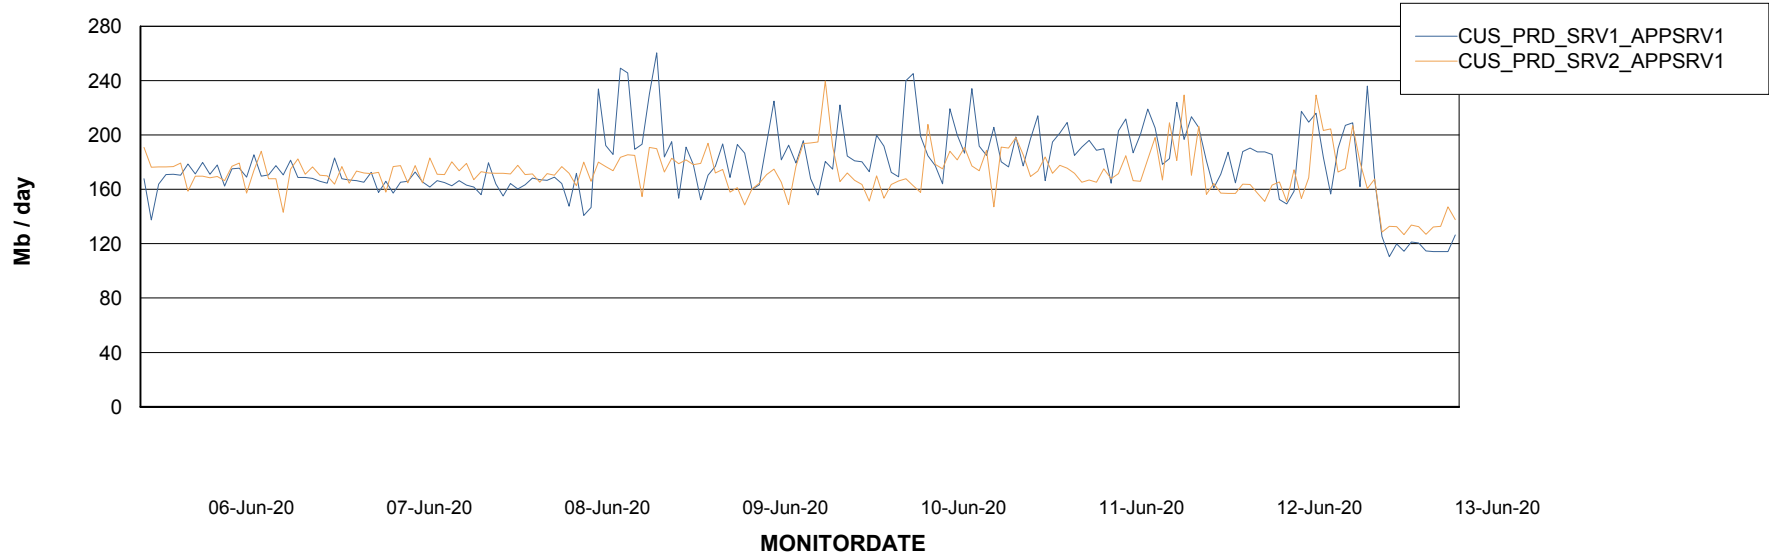

ABSSolute Application Server Services

Avg memory used per ABS Server Service