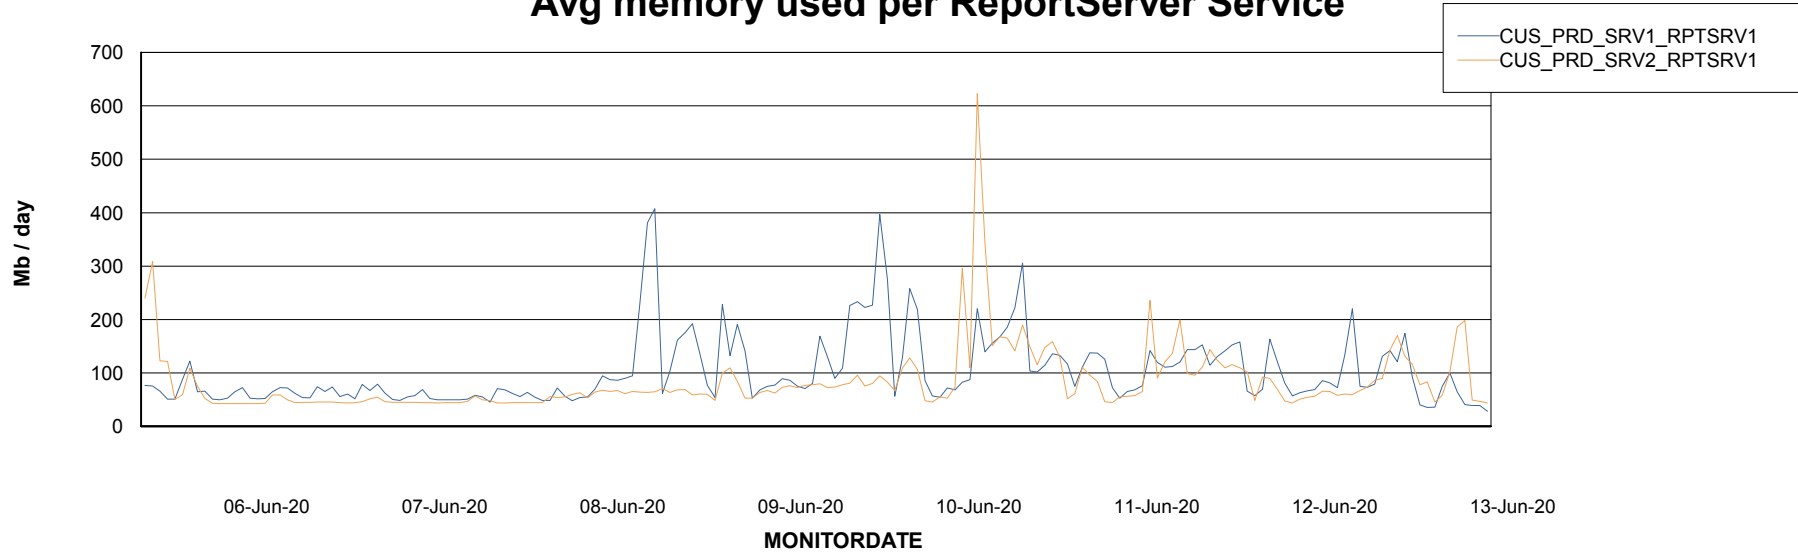

ABSolute Web Component Services

Avg memory used per ReportServer Service