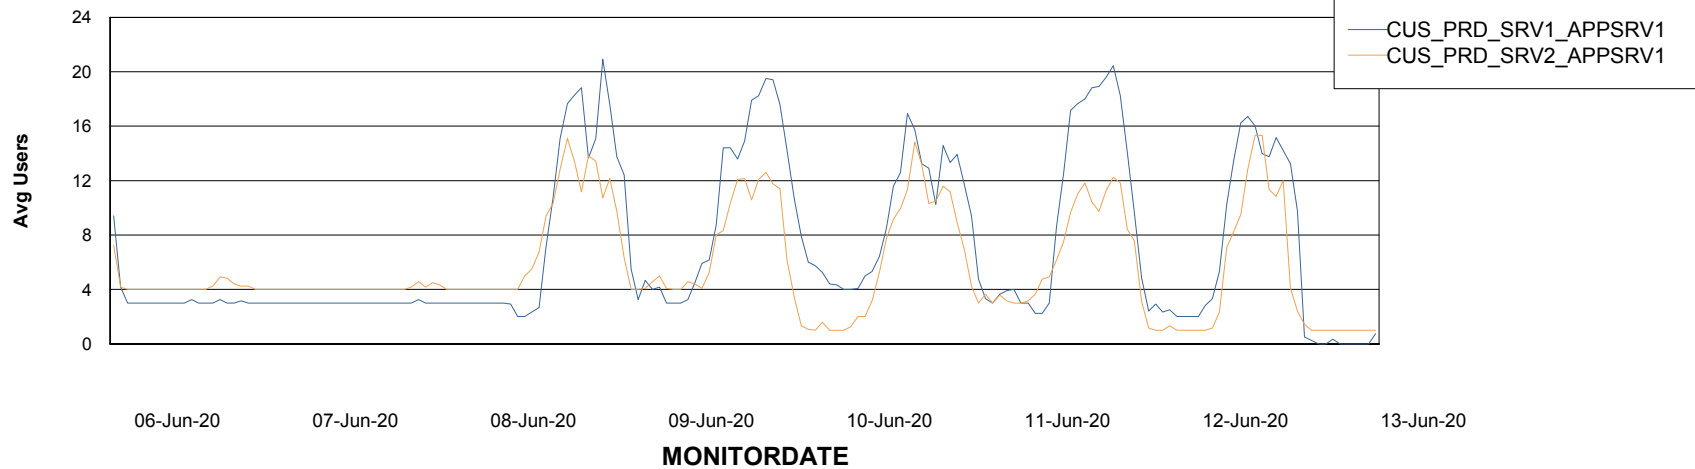

Avg users per day per ABS server