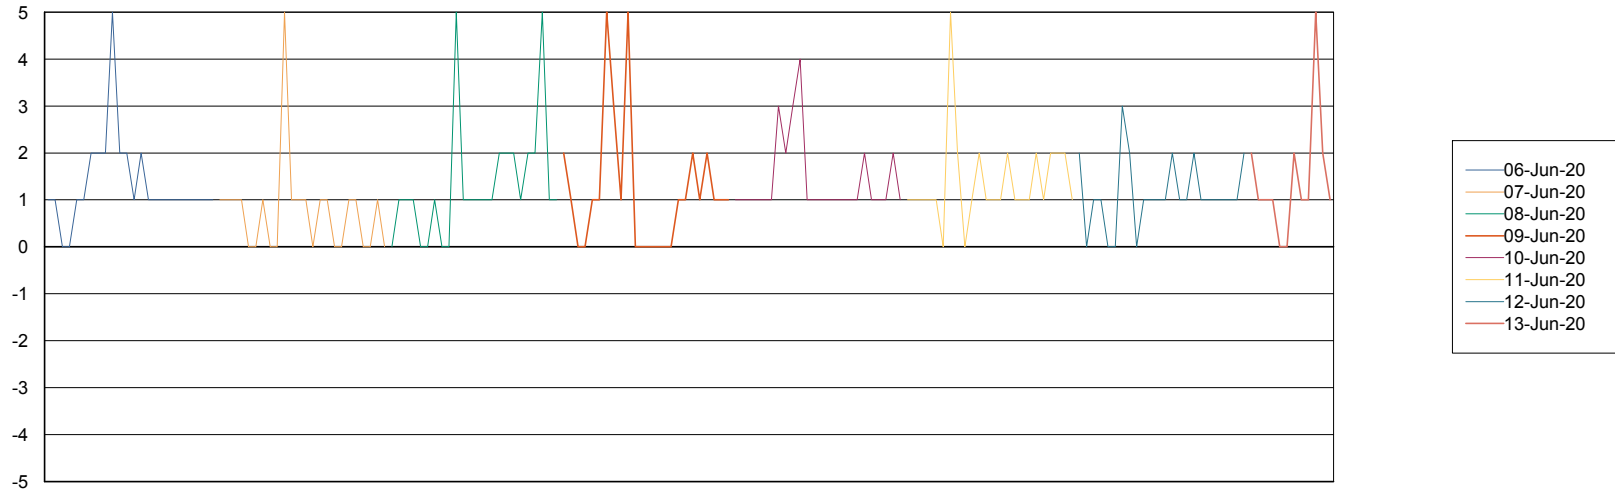

Standby Database Health CUS Production

Recovery lag for last 7 days