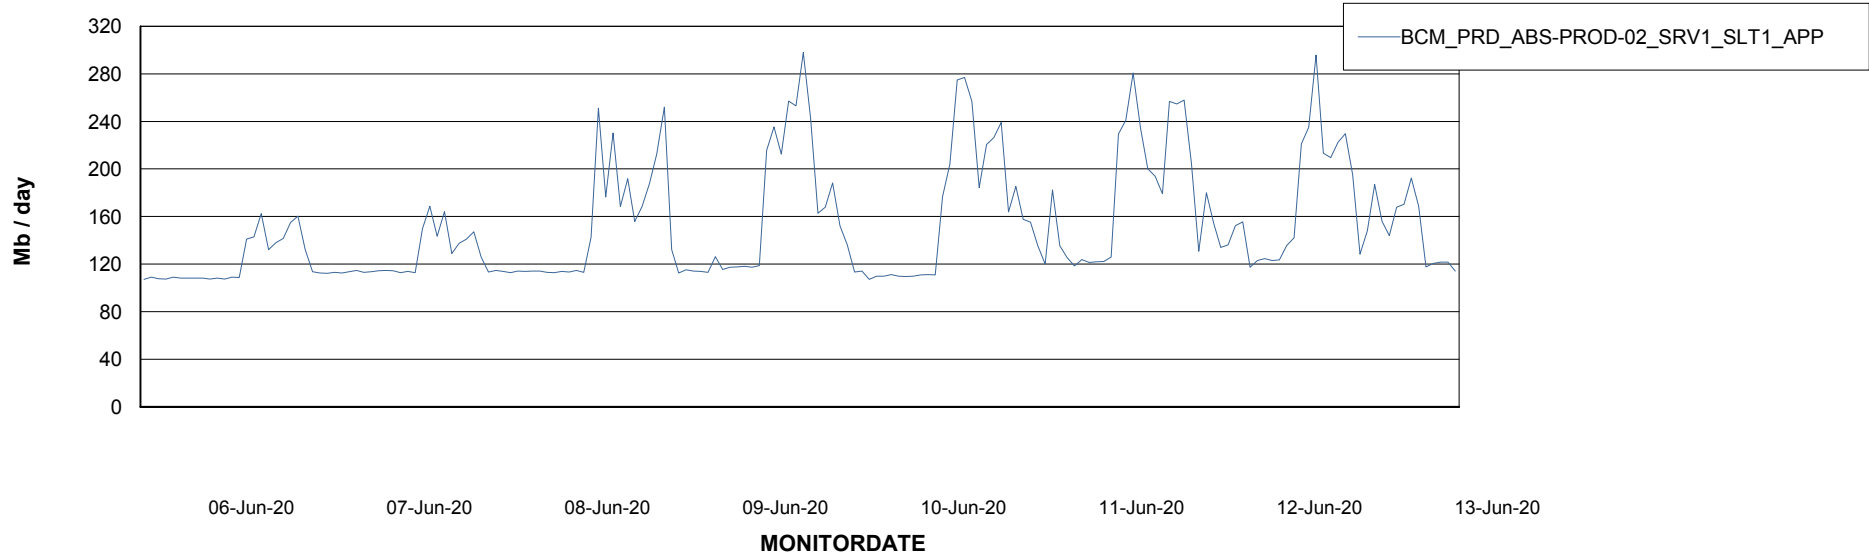

Weekly SLA Customer Report

Customer BCM_Production
Database ID 81

DATABASE SIZE BCMDB_ABS1 Production Database

Database growth over last month

Weekly SLA Customer Report

Customer BCM_Production
Database ID 81

Standby Database Health BCM_Production

Recovery lag for last 7 days

Weekly SLA Customer Report

Customer BCM_Production
Database ID 81

ABSSolute Application Server Services

Avg memory used per ABS Server Service

Avg users per day per ABS server

Weekly SLA Customer Report

Customer BCM_Production
Database ID 81

ABSSolute Application ReportServer Services

Avg memory used per ReportServer Service

Weekly SLA Customer Report