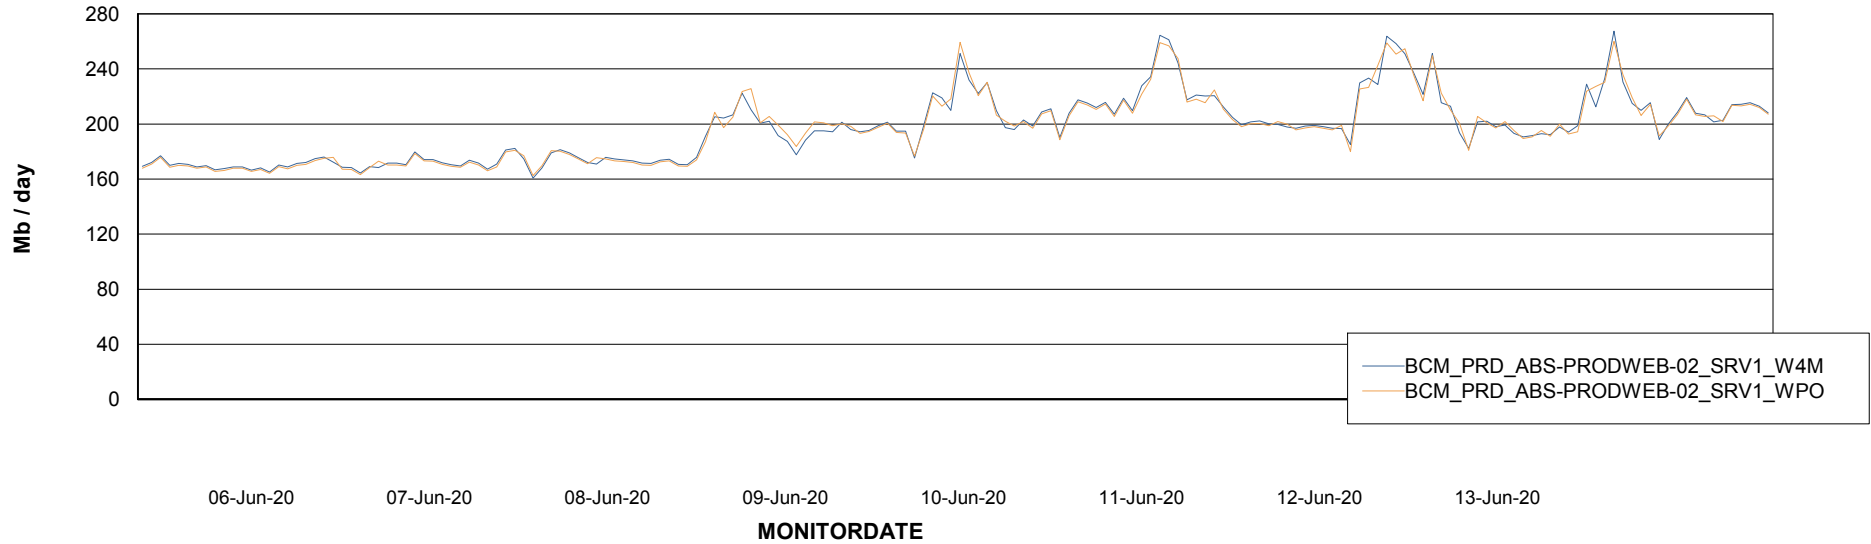

ABSSolute Web Component Services

Avg memory used per ABS Web component