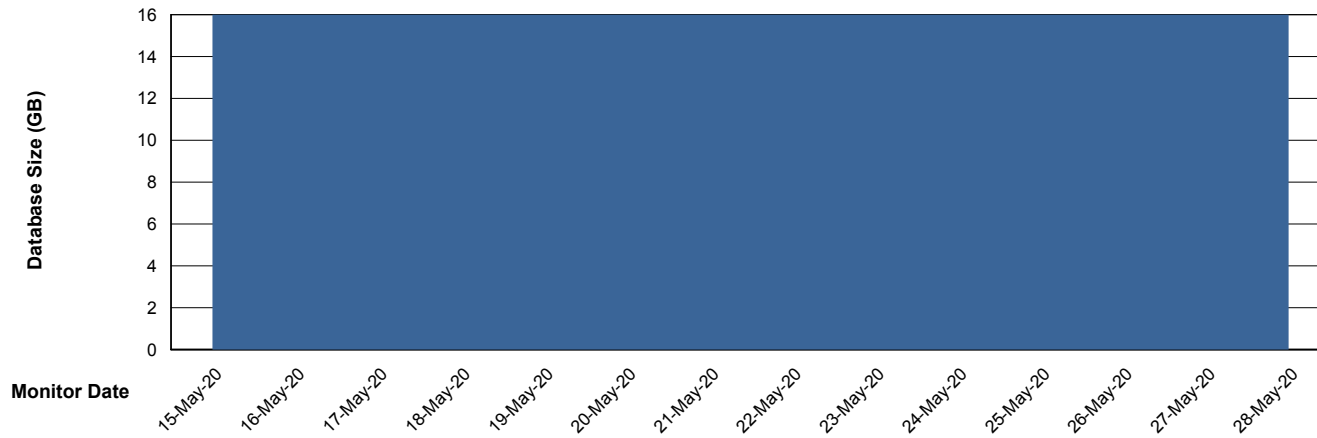

Weekly SLA Customer Report

Customer BCM_Production
Database ID 81

DATABASE SIZE BCMDB_ABS1 Production Database

Database growth over last month

Weekly SLA Customer Report

Customer BCM_Production
Database ID 81

Standby Database Health BCM_Production

Recovery lag for last 7 days

Weekly SLA Customer Report

Customer BCM_Production
Database ID 81

ABSSolute Application Server Services

Avg memory used per ABS Server Service