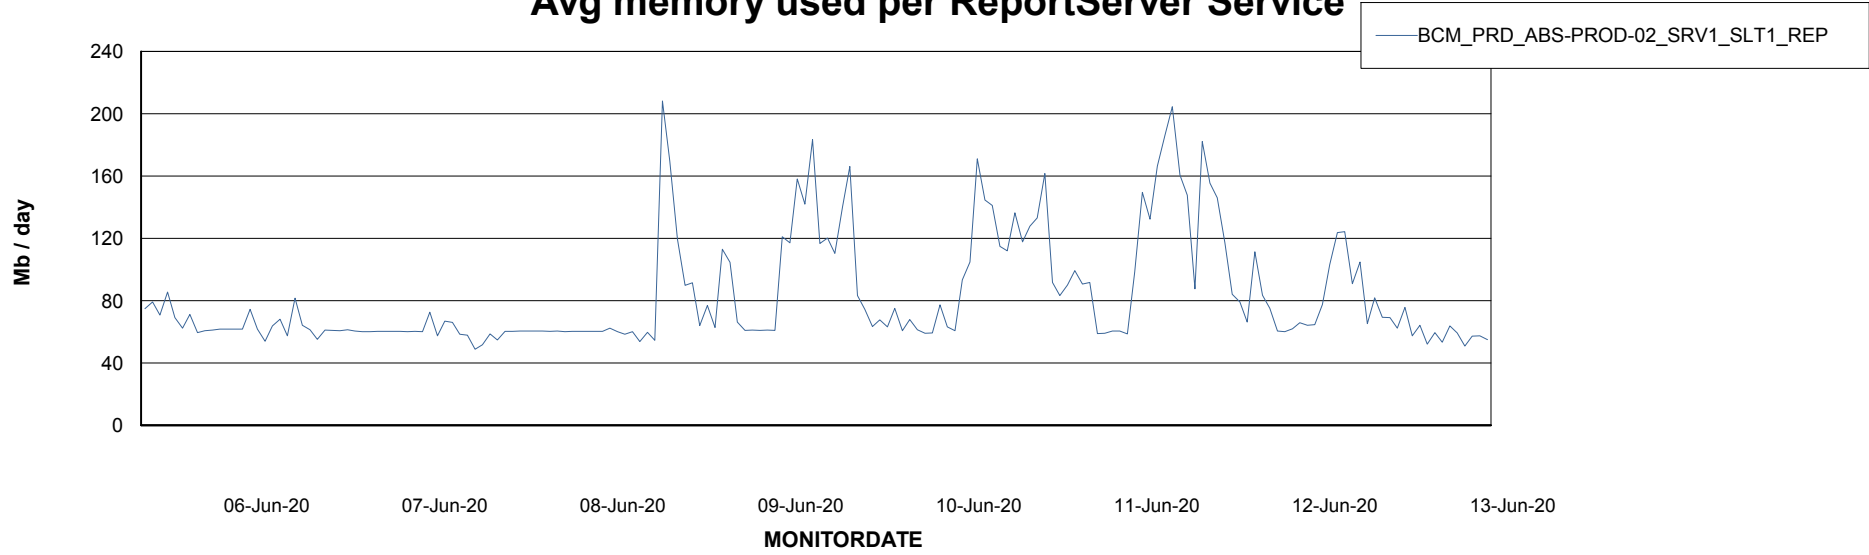

Avg users per day per ABS server

Weekly SLA Customer Report

Customer BCM_Production
Database ID 81

ABSSolute Application ReportServer Services

Avg memory used per ReportServer Service

Weekly SLA Customer Report