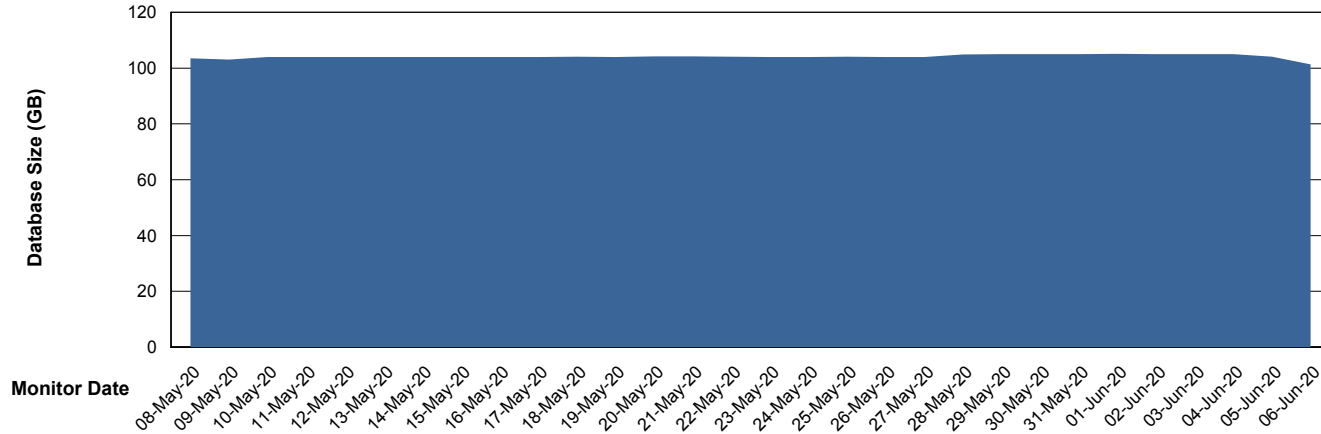

Weekly SLA Customer Report

Customer VOS_Production
Database ID 68

Database Performance VOSDB_Standby

Weekly SLA Customer Report

Customer VOS_Production
Database ID 68

DATABASE SIZE VOSBIDB_Production

Database growth over last month

DATABASE SIZE VOSDB_Production

Database growth over last month

Weekly SLA Customer Report

Customer VOS_Production
Database ID 68

Database Tablespace VOSBIDB_Production

Date	Tablespace Name	Filesize (Gb)	Usedsize (Gb)	Percentage free
06-Jun-20	ABSDATA	70	39	44
	INDX	74	55	26
05-Jun-20	ABSDATA	70	42	40
	INDX	74	56	24
04-Jun-20	ABSDATA	70	42	40
	INDX	74	56	24
03-Jun-20	ABSDATA	70	42	40
	INDX	74	56	24
02-Jun-20	ABSDATA	70	42	40
	INDX	74	56	24
01-Jun-20	ABSDATA	70	42	40
	INDX	74	56	24
31-May-20	ABSDATA	70	42	40
	INDX	74	56	24