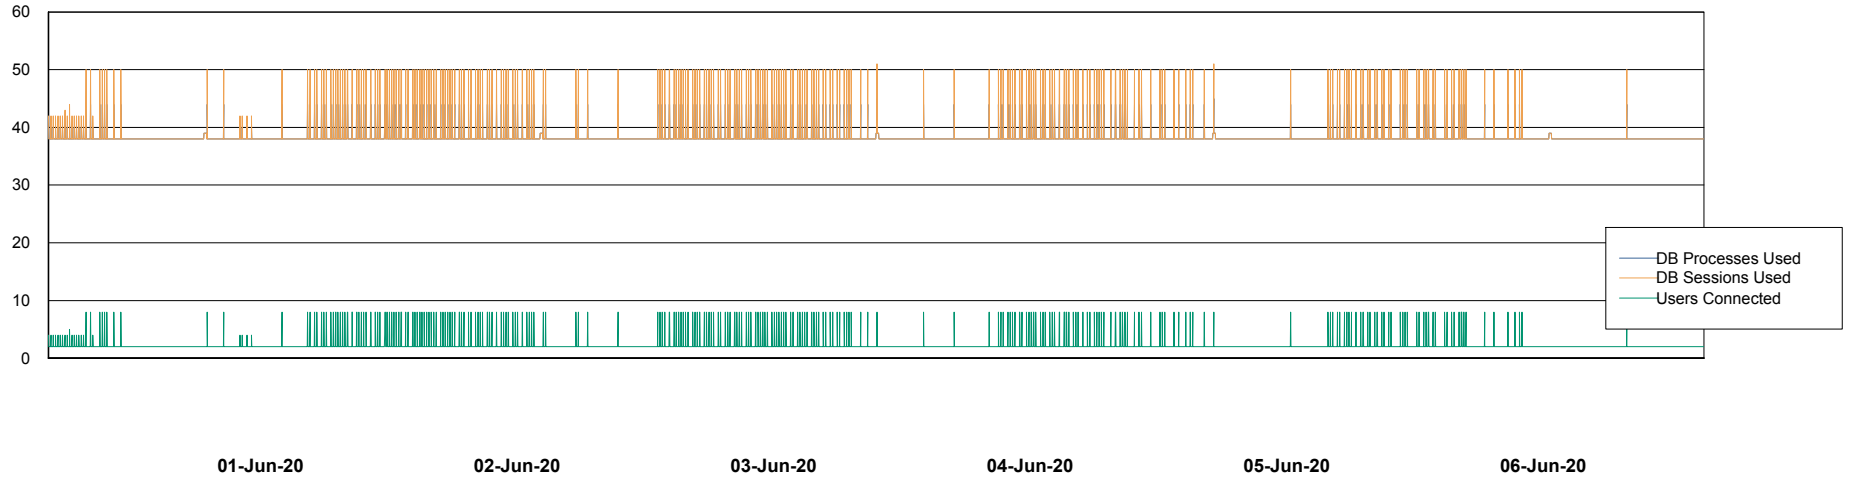

Weekly SLA Customer Report

Customer VOS_Production
Database ID 68

Database Performance VOSBIDB_Production

Weekly SLA Customer Report

Customer VOS_Production
Database ID 68

Database Performance VOSDB_Production

Weekly SLA Customer Report

Customer VOS_Production
Database ID 68

Database Performance VOSDB_Standby

Weekly SLA Customer Report

Customer VOS_Production
Database ID 68

DATABASE SIZE VOSBIDB_Production

Database growth over last month