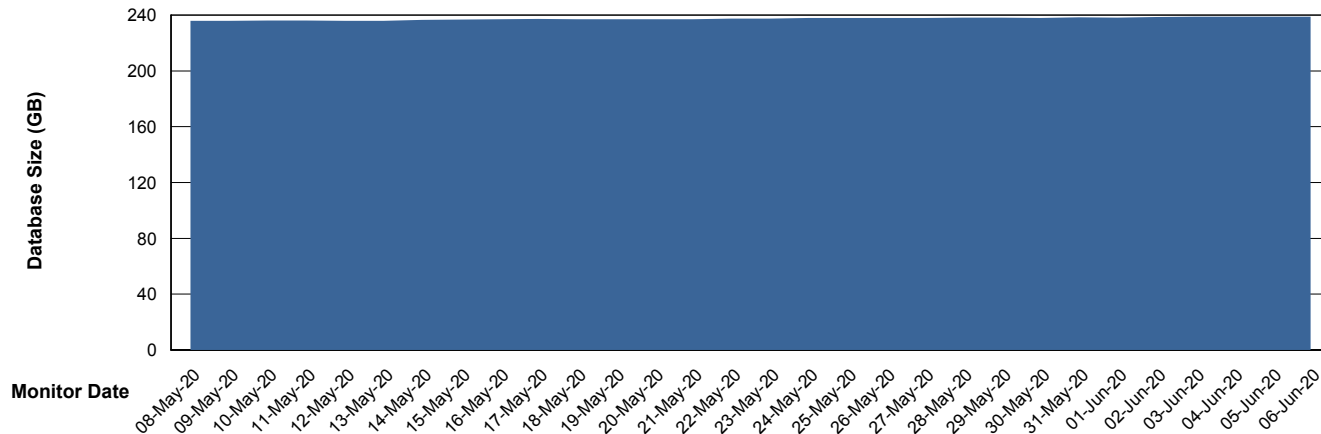

Weekly SLA Customer Report

Customer VOS_Production
Database ID 68

Database Performance VOSDB_Standby

Weekly SLA Customer Report

Customer VOS_Production
Database ID 68

DATABASE SIZE VOSBIDB_Production

Database growth over last month

DATABASE SIZE VOSDB_Production

Database growth over last month

Weekly SLA Customer Report

Customer VOS_Production
Database ID 68

Database Tablespace VOSBIDB_Production

Date	Tablespace Name	Filesize (Gb)	Usedsize (Gb)	Percentage free
06-Jun-20	ABSDATA	70	39	44
	INDX	74	55	26
05-Jun-20	ABSDATA	70	42	40
	INDX	74	56	24
04-Jun-20	ABSDATA	70	42	40
	INDX	74	56	24
03-Jun-20	ABSDATA	70	42	40
	INDX	74	56	24
02-Jun-20	ABSDATA	70	42	40
	INDX	74	56	24
01-Jun-20	ABSDATA	70	42	40
	INDX	74	56	24
31-May-20	ABSDATA	70	42	40
	INDX	74	56	24