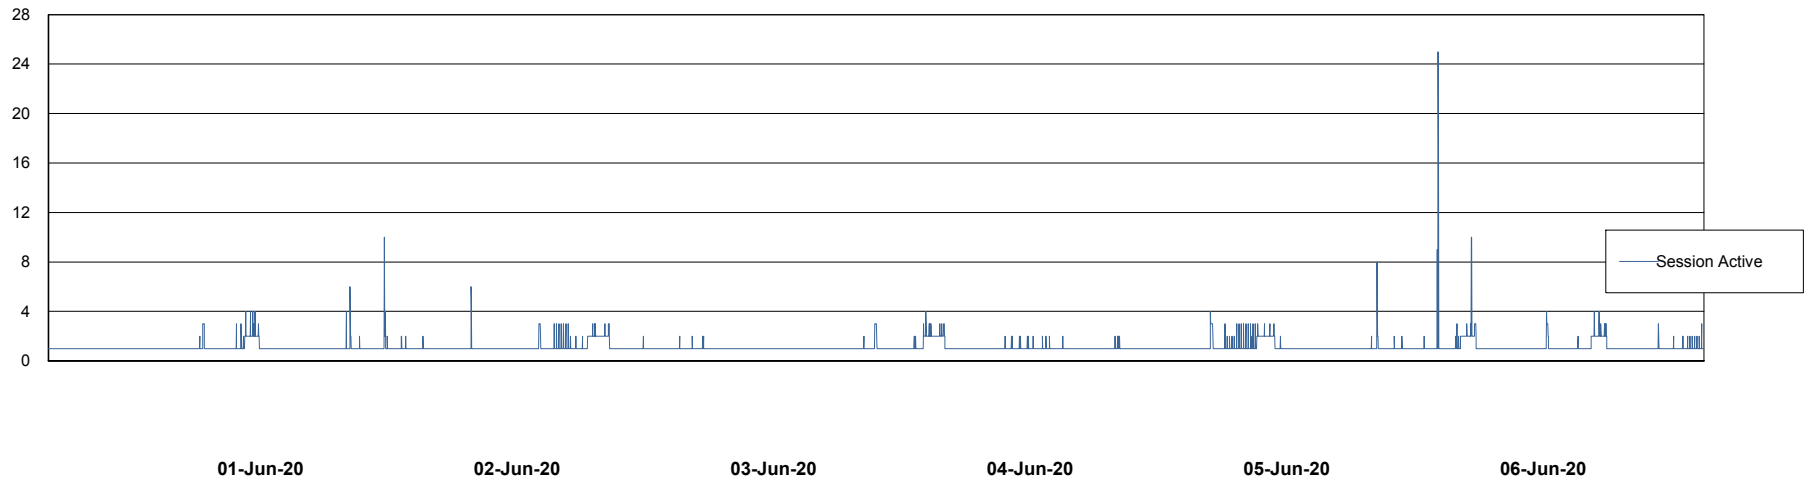

Harddisk Usage VOS_ABSWEB2

	Free disk space on / (%)	Total disk space on / (Gb)	Used disk space on / (Gb)	Total disk space on /home (Gb)	Used disk space on /home (Gb)	Free disk space on /opt (%)	Total disk space on /opt (Gb)	Used disk space on /opt (Gb)	Total disk space on /tmp (Gb)	Used disk space on /tmp (Gb)
06-Jun-20	79	50	11	50	11	79	50	11	50	11
05-Jun-20	79	50	11	50	11	79	50	11	50	11
04-Jun-20	79	50	11	50	11	79	50	11	50	11
03-Jun-20	79	50	11	50	11	79	50	11	50	11
02-Jun-20	79	50	11	50	11	79	50	11	50	11
01-Jun-20	79	50	11	50	11	79	50	11	50	11
31-May-20	79	50	11	50	11	79	50	11	50	11

Weekly SLA Customer Report

Customer VOS_Production
Database ID 68

Database Performance VOSBIDB_Production

Weekly SLA Customer Report

Customer VOS_Production
Database ID 68

Database Performance VOSDB_Production