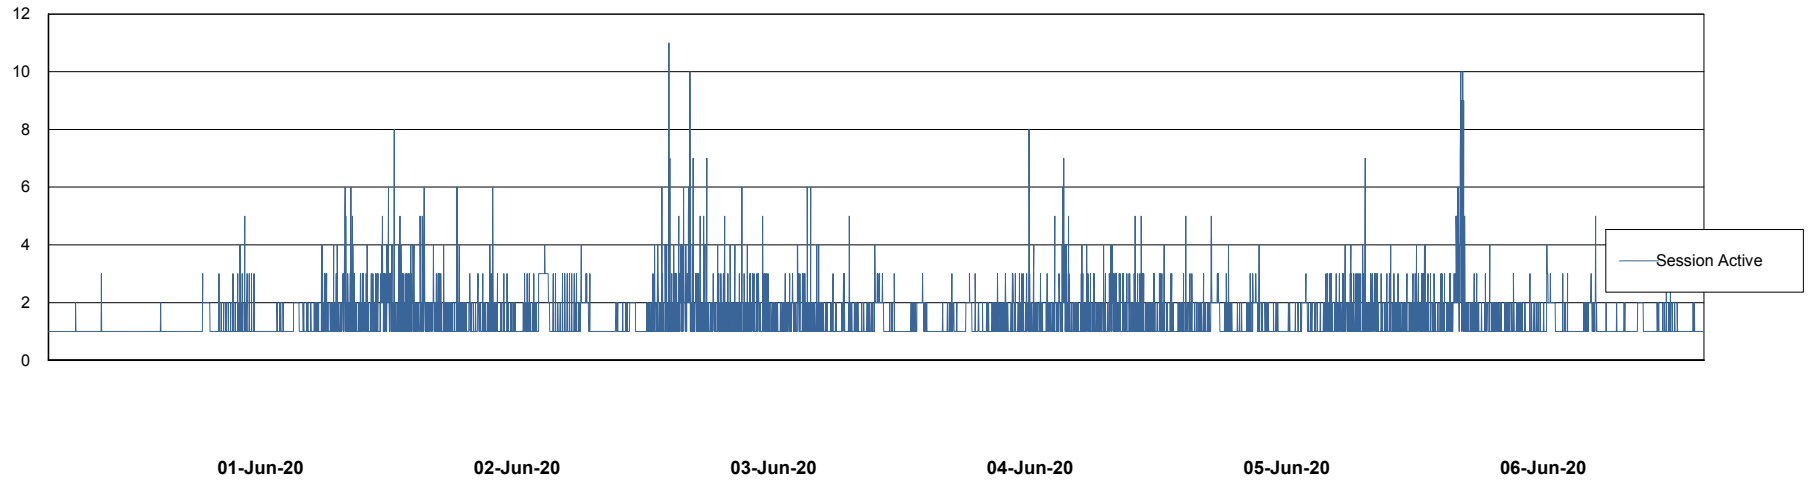

Harddisk Usage VOS_ABSWEB2

	Free disk space on / (%)	Total disk space on / (Gb)	Used disk space on / (Gb)	Total disk space on /home (Gb)	Used disk space on /home (Gb)	Free disk space on /opt (%)	Total disk space on /opt (Gb)	Used disk space on /opt (Gb)	Total disk space on /tmp (Gb)	Used disk space on /tmp (Gb)
06-Jun-20	79	50	11	50	11	79	50	11	50	11
05-Jun-20	79	50	11	50	11	79	50	11	50	11
04-Jun-20	79	50	11	50	11	79	50	11	50	11
03-Jun-20	79	50	11	50	11	79	50	11	50	11
02-Jun-20	79	50	11	50	11	79	50	11	50	11
01-Jun-20	79	50	11	50	11	79	50	11	50	11
31-May-20	79	50	11	50	11	79	50	11	50	11

Weekly SLA Customer Report

Customer VOS_Production
Database ID 68

Database Performance VOSBIDB_Production

Weekly SLA Customer Report

Customer VOS_Production
Database ID 68

Database Performance VOSDB_Production

Weekly SLA Customer Report

Customer VOS_Production
Database ID 68

Database Performance VOSDB_Standby

Weekly SLA Customer Report

Customer VOS_Production
Database ID 68

DATABASE SIZE VOSBIDB_Production

Database growth over last month