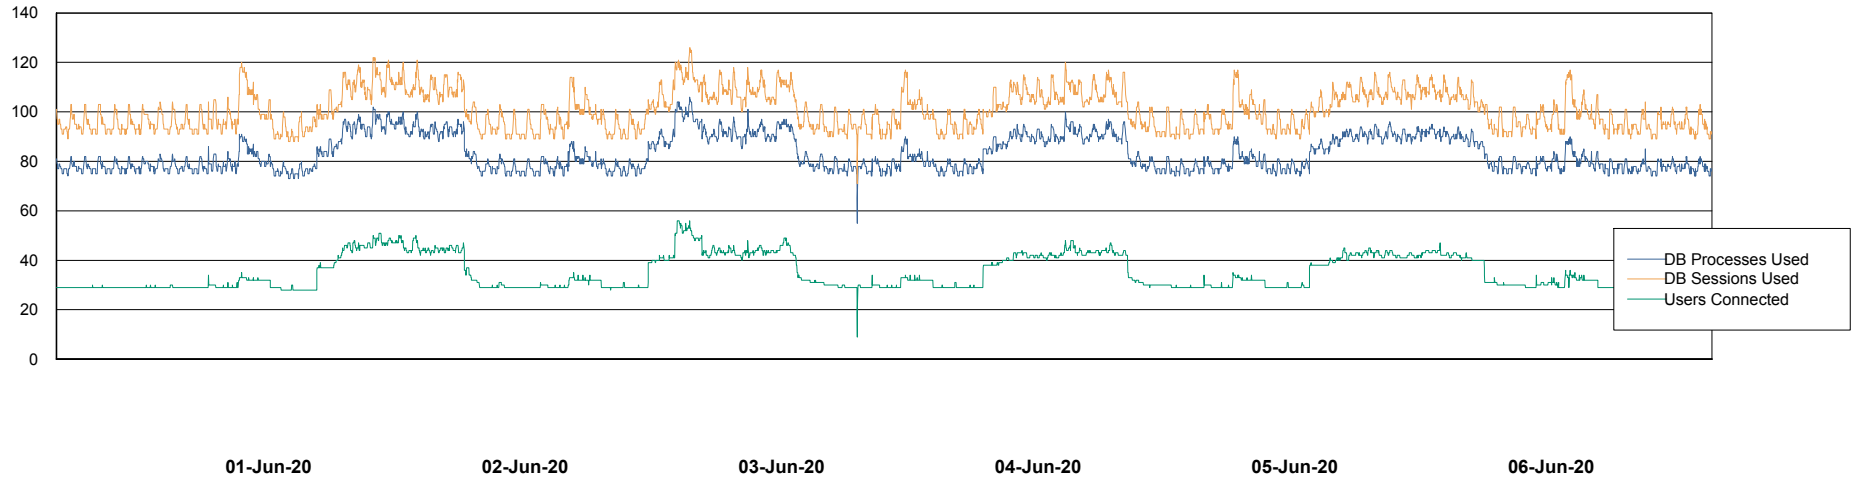

Weekly SLA Customer Report

Customer VEN_Production
Database ID 35

Harddisk Usage VEN_PRD_DB_BI

	Free disk space on c: (%)	Total disk space on c: (Gb)	Free disk space on d: (%)	Total disk space on d: (Gb)
06-Jun-20	51	102	44	601
05-Jun-20	51	102	44	601
04-Jun-20	51	102	44	601
03-Jun-20	51	102	44	601
02-Jun-20	51	102	44	601
01-Jun-20	51	102	44	601
31-May-20	51	102	44	601

Weekly SLA Customer Report

Customer VEN_Production
Database ID 35

Database Performance ABSVEN06 Primary DB 2019

Weekly SLA Customer Report

Customer VEN_Production
Database ID 35

Database Performance ABSVEN07 Standby DB 2019