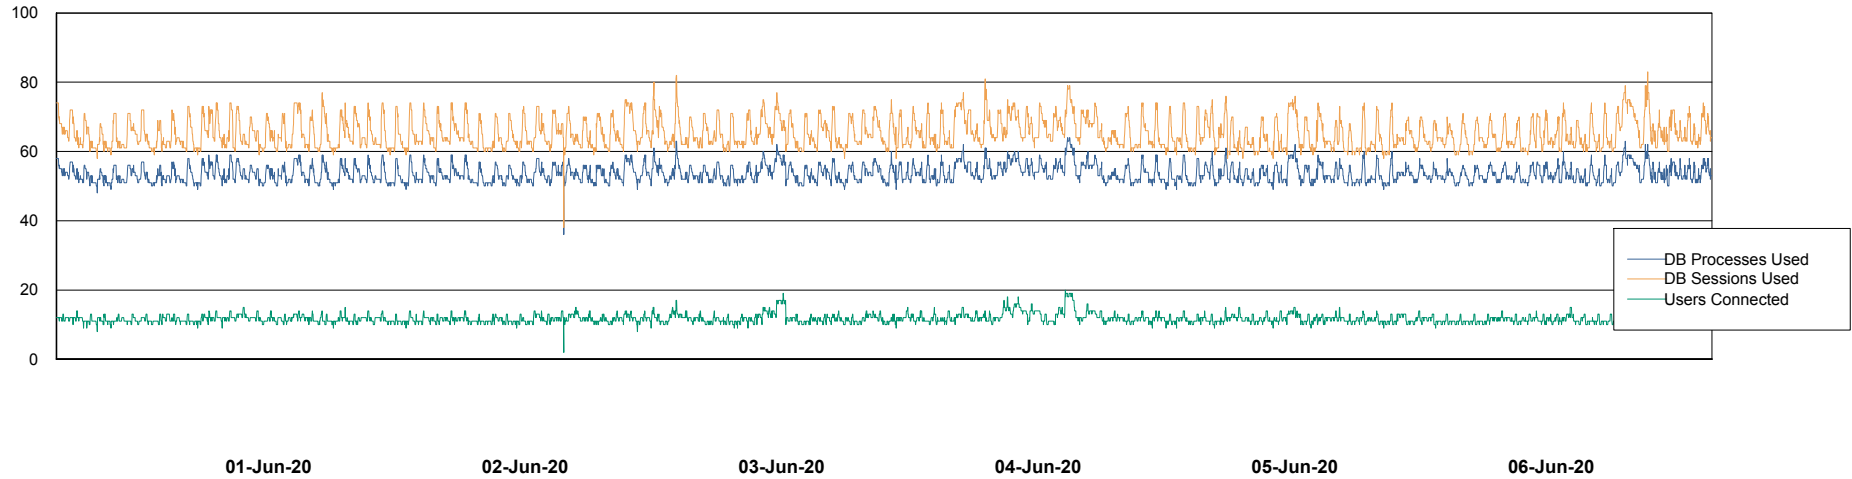

Database Performance VENDB_BI