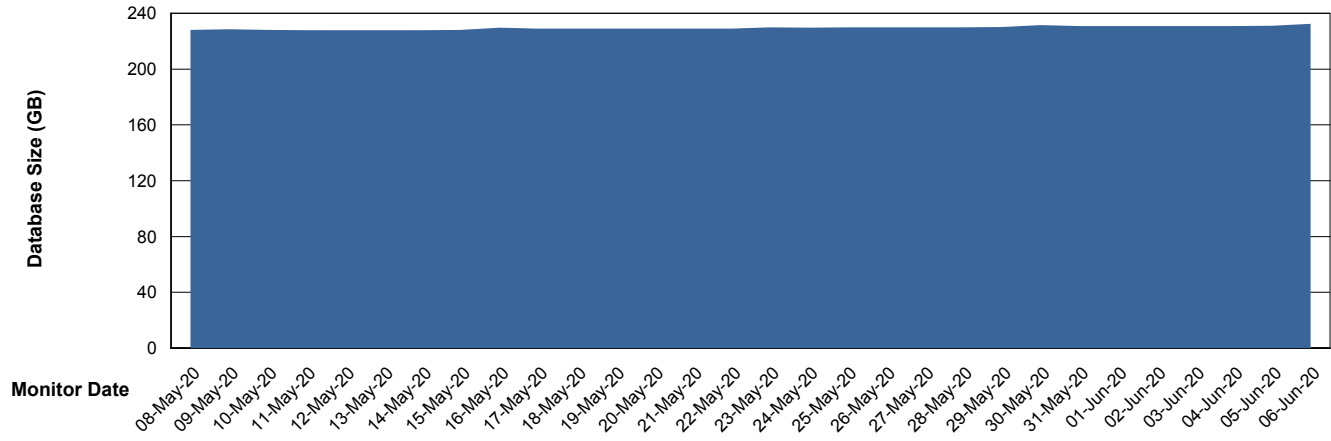

Weekly SLA Customer Report

Customer VEN_Production
Database ID 35

Database Performance VENDB_BI

Weekly SLA Customer Report

Customer VEN_Production
Database ID 35

DATABASE SIZE ABSVEN06 Primary DB 2019

Database growth over last month

DATABASE SIZE VENDB_BI

Database growth over last month

Weekly SLA Customer Report

Customer VEN_Production
Database ID 35

Database Tablespace ABSVEN06 Primary DB 2019

Date	Tablespace Name	Filesize (Gb)	Usedsize (Gb)	Percentage free
06-Jun-20	ABSDATA	138	113	18
	INDX	136	109	20
05-Jun-20	ABSDATA	138	113	18
	INDX	136	109	20
04-Jun-20	ABSDATA	138	113	18
	INDX	136	109	20
03-Jun-20	ABSDATA	138	113	18
	INDX	136	109	20
02-Jun-20	ABSDATA	132	113	14
	INDX	130	109	16
01-Jun-20	ABSDATA	132	113	14
	INDX	130	109	16
31-May-20	ABSDATA	132	113	14
	INDX	130	109	16