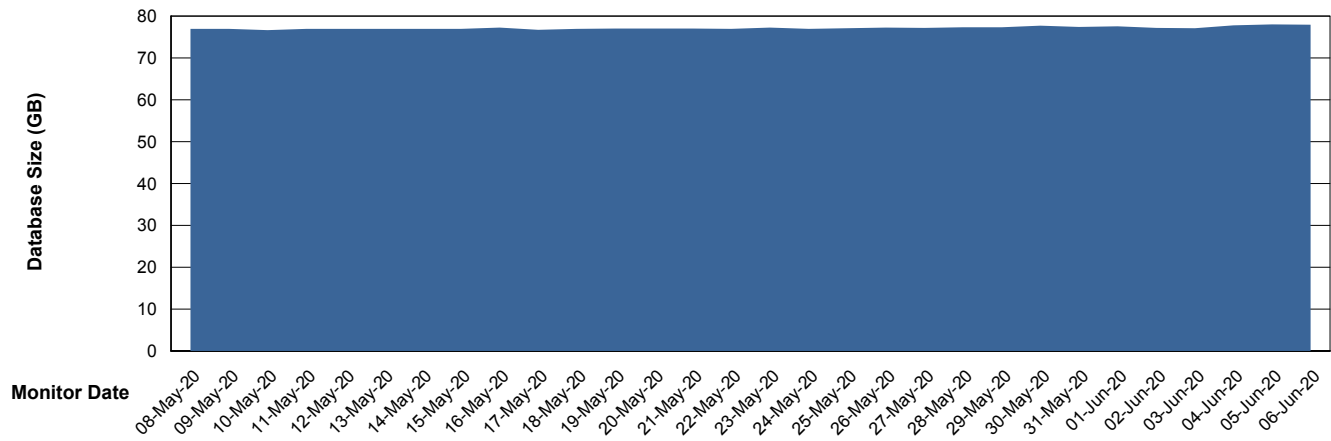

Weekly SLA Customer Report

Customer VEN_Production
Database ID 35

Database Performance VENDB_BI

Weekly SLA Customer Report

Customer VEN_Production
Database ID 35

DATABASE SIZE ABSVEN06 Primary DB 2019

Database growth over last month

DATABASE SIZE VENDB_BI

Database growth over last month

Weekly SLA Customer Report

Customer VEN_Production
Database ID 35

Database Tablespace ABSVEN06 Primary DB 2019

Date	Tablespace Name	Filesize (Gb)	Usedsize (Gb)	Percentage free
06-Jun-20	ABSDATA	138	113	18
	INDX	136	109	20
05-Jun-20	ABSDATA	138	113	18
	INDX	136	109	20
04-Jun-20	ABSDATA	138	113	18
	INDX	136	109	20
03-Jun-20	ABSDATA	138	113	18
	INDX	136	109	20
02-Jun-20	ABSDATA	132	113	14
	INDX	130	109	16
01-Jun-20	ABSDATA	132	113	14
	INDX	130	109	16
31-May-20	ABSDATA	132	113	14
	INDX	130	109	16