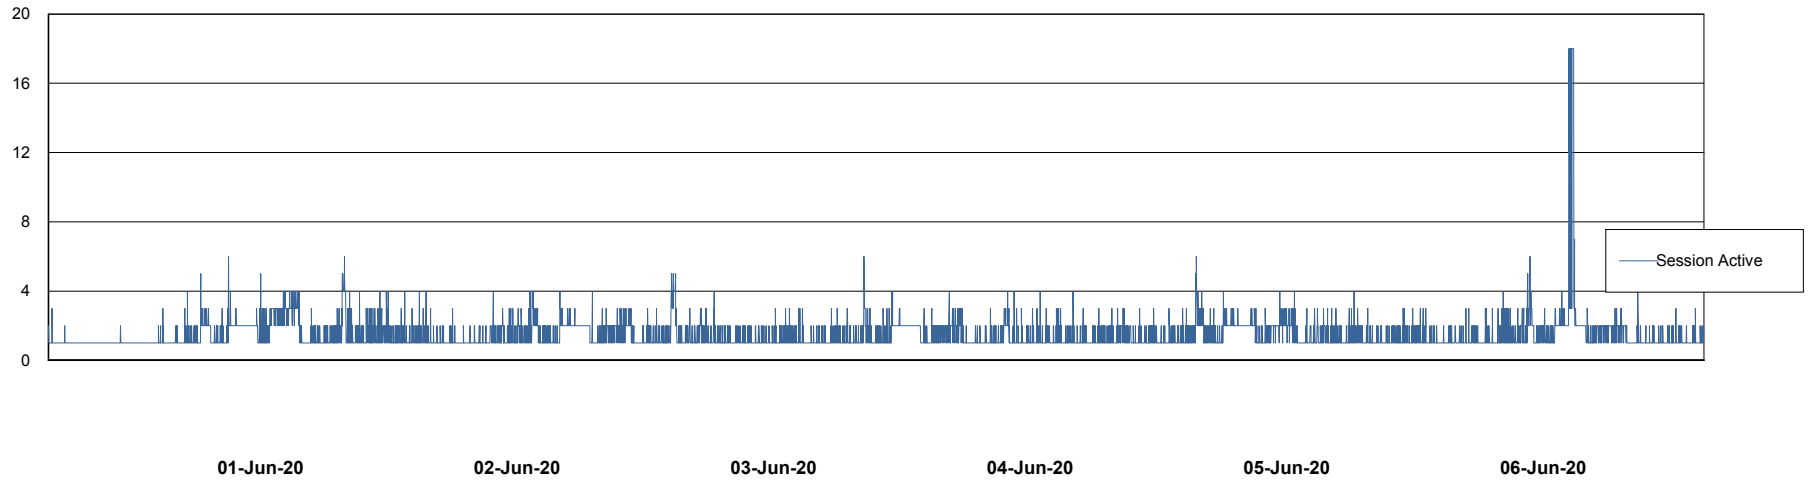

Weekly SLA Customer Report

Customer STK_Production
Database ID 82

Harddisk Usage STK_STAABSDB2 Standby DB Server

	Free disk space on c: (%)	Total disk space on c: (Gb)	Free disk space on d: (%)	Total disk space on d: (Gb)	Free disk space on e: (%)	Total disk space on e: (Gb)	Total disk space on f: (Gb)
06-Jun-20	72	99	45	350	26	1,000	0
05-Jun-20	71	99	45	350	26	1,000	0
04-Jun-20	72	99	45	350	26	1,000	0
03-Jun-20	72	99	45	350	26	1,000	0
02-Jun-20	72	99	45	350	26	1,000	0
01-Jun-20	72	99	46	350	26	1,000	0
31-May-20	72	99	46	350	26	1,000	0

Weekly SLA Customer Report

Customer STK_Production
Database ID 82

Database Performance STKDB_ABS1 Production Database

Weekly SLA Customer Report

Customer STK_Production
Database ID 82

Database Performance STKDB_ABS1SB Standby Database