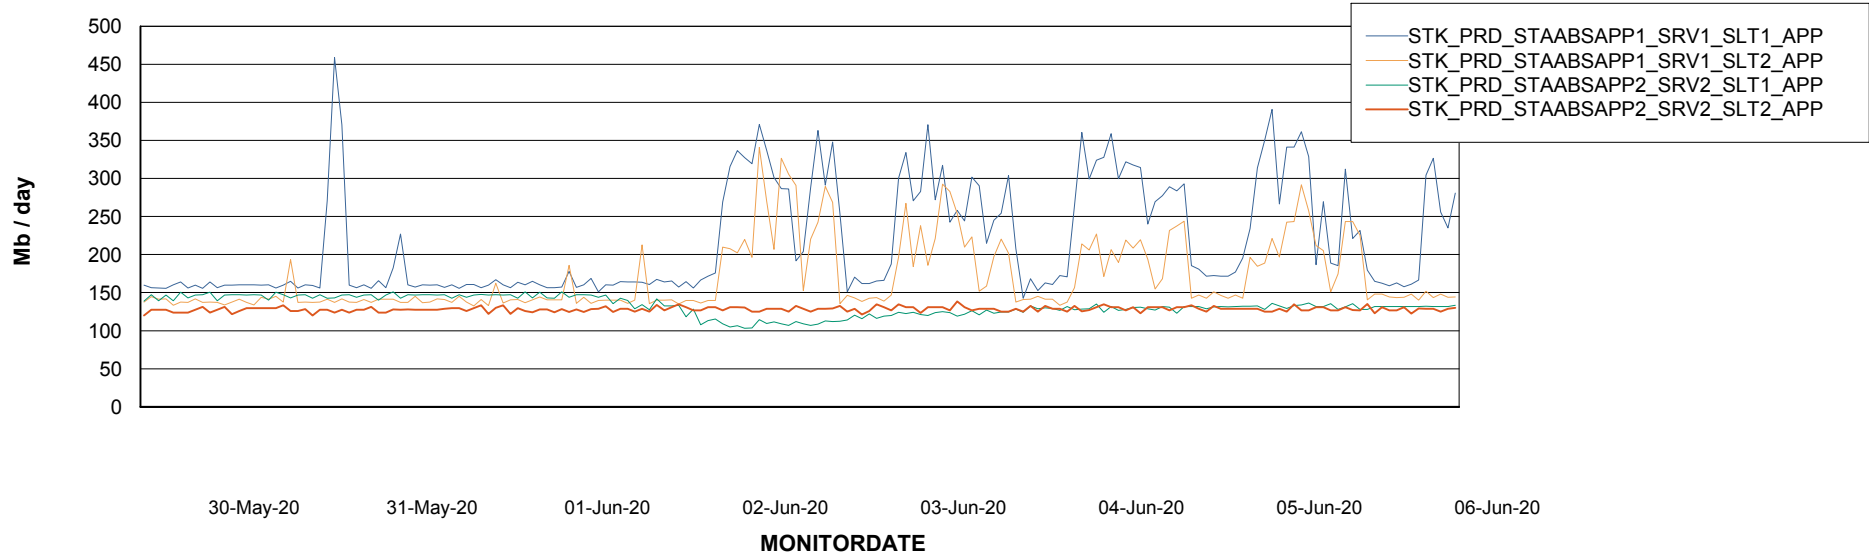

ABSolute Application Server Services

Avg memory used per ABS Server Service