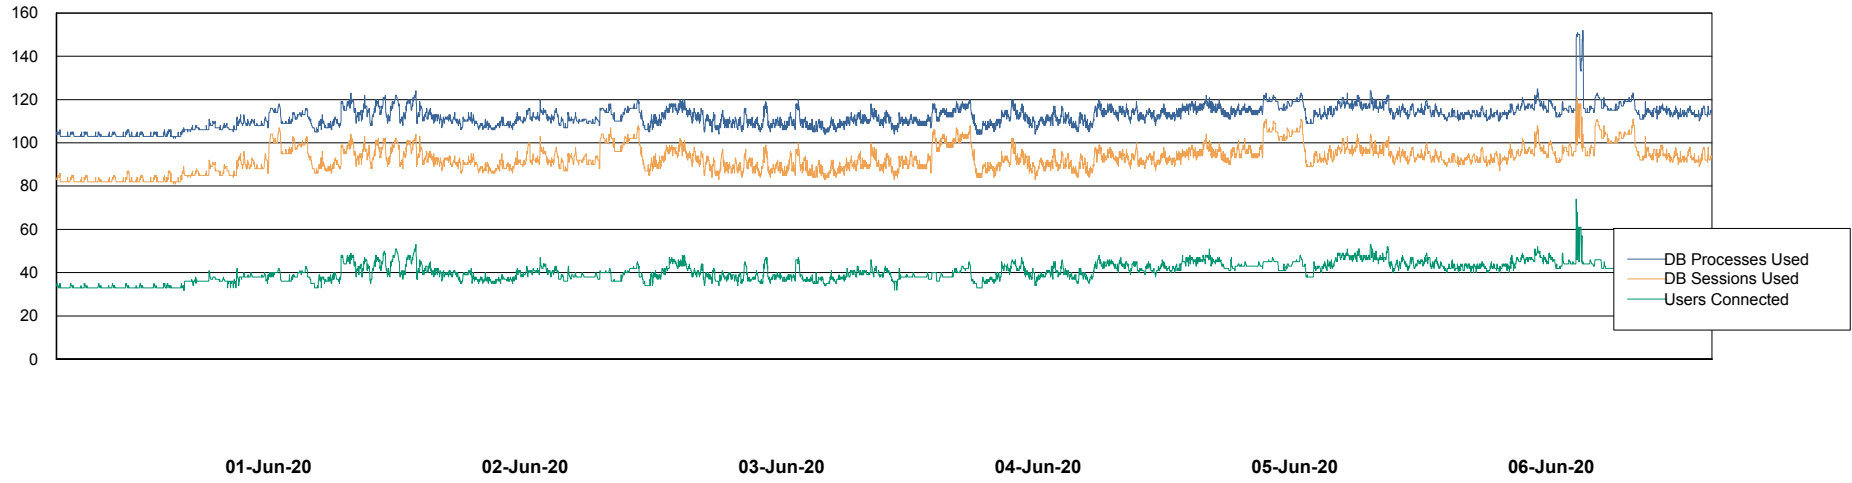

Database Performance STKDB_ABS1 Production Database