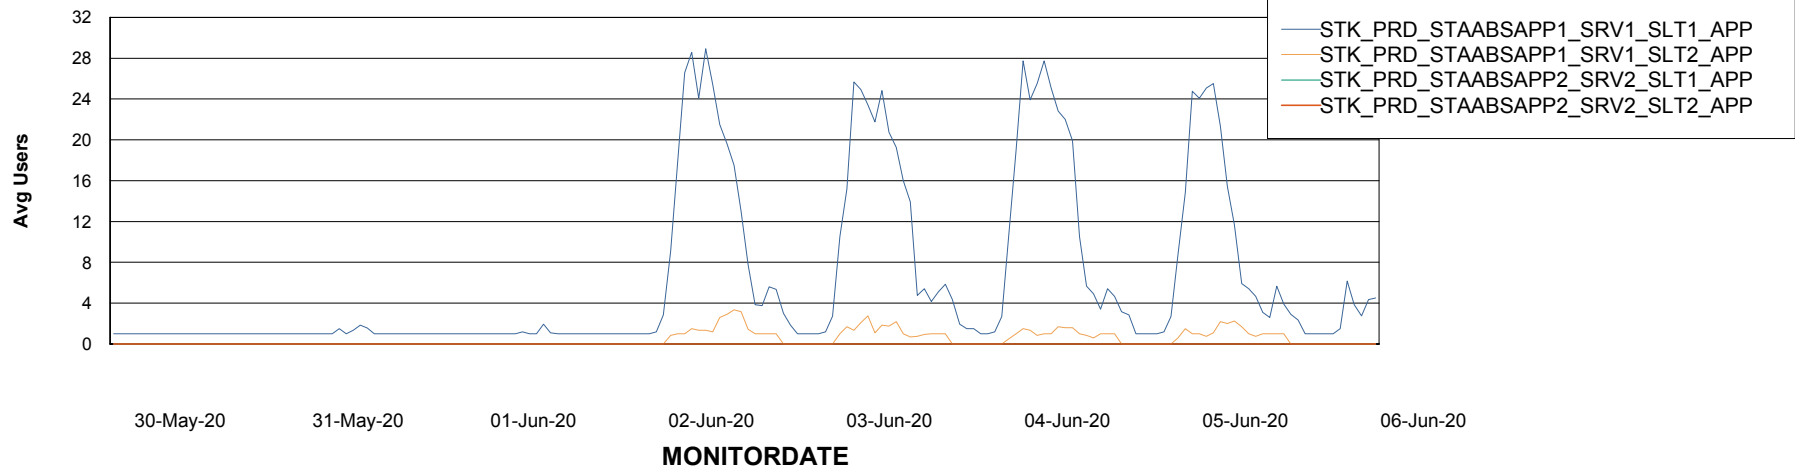

Avg users per day per ABS server