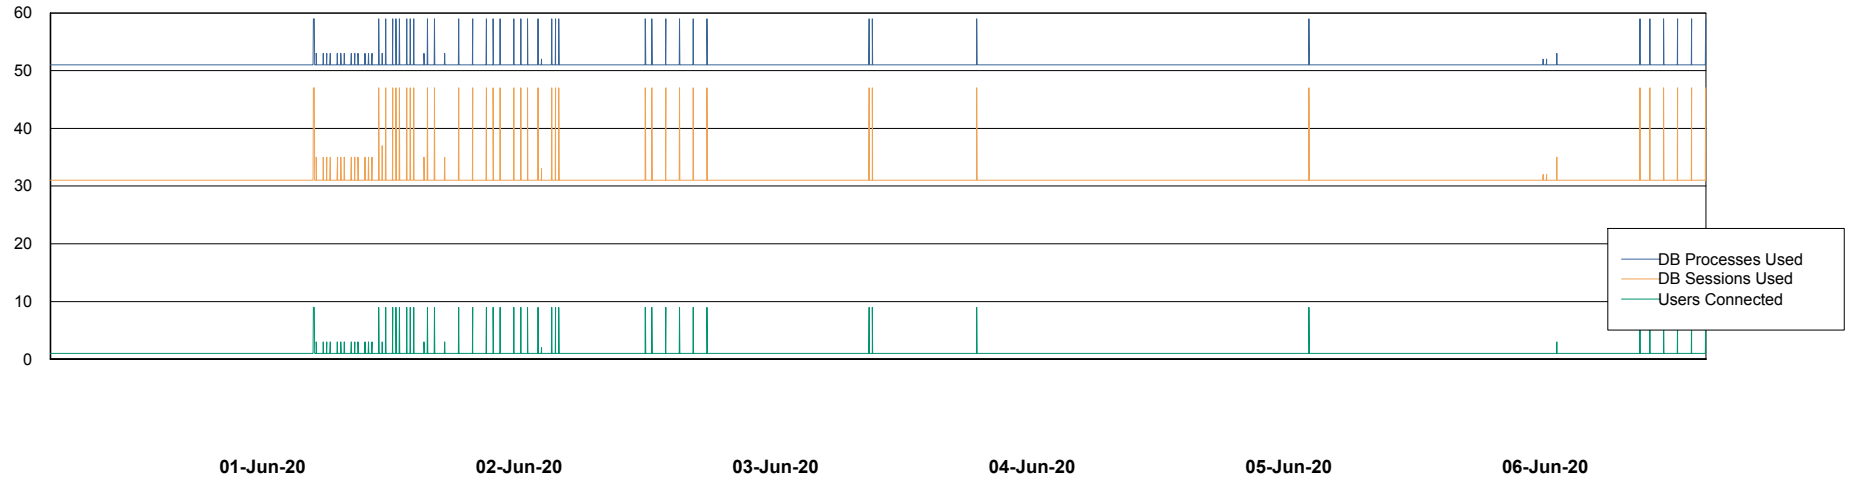

Weekly SLA Customer Report

Customer STK_Production
Database ID 82

Database Performance STKDB_ABS1 Production Database

Weekly SLA Customer Report

Customer STK_Production
Database ID 82

Database Performance STKDB_ABS1SB Standby Database