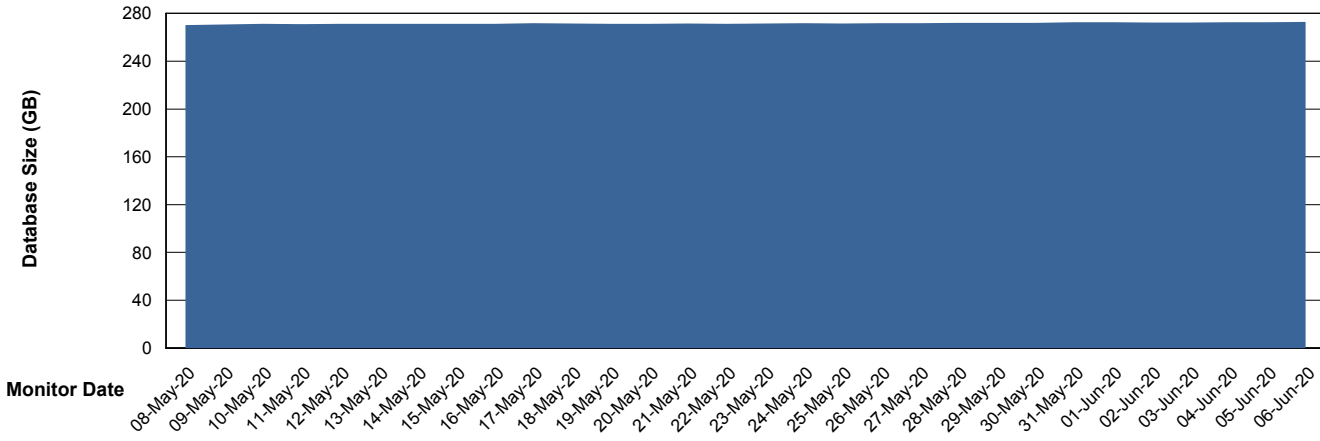

Weekly SLA Customer Report

Customer STK_Production
Database ID 82

Database Performance STKDB_ABS1 Production Database

Weekly SLA Customer Report

Customer STK_Production
Database ID 82

Database Performance STKDB_ABS1SB Standby Database

Weekly SLA Customer Report

Customer STK_Production
 Database ID 82

DATABASE SIZE STKDB_ABS1 Production Database

Database growth over last month

Database Tablespace STKDB_ABS1 Production Database

Date	Tablespace Name	Filesize (Gb)	Usedsize (Gb)	Percentage free
06-Jun-20	ABSDATA	177	115	35
	INDX	182	154	15
05-Jun-20	ABSDATA	177	115	35
	INDX	182	154	15
04-Jun-20	ABSDATA	177	115	35
	INDX	182	154	15
03-Jun-20	ABSDATA	177	115	35
	INDX	182	154	15
02-Jun-20	ABSDATA	177	115	35
	INDX	182	153	16
01-Jun-20	ABSDATA	177	115	35
	INDX	182	152	16
31-May-20	ABSDATA	177	115	35
	INDX	182	152	16