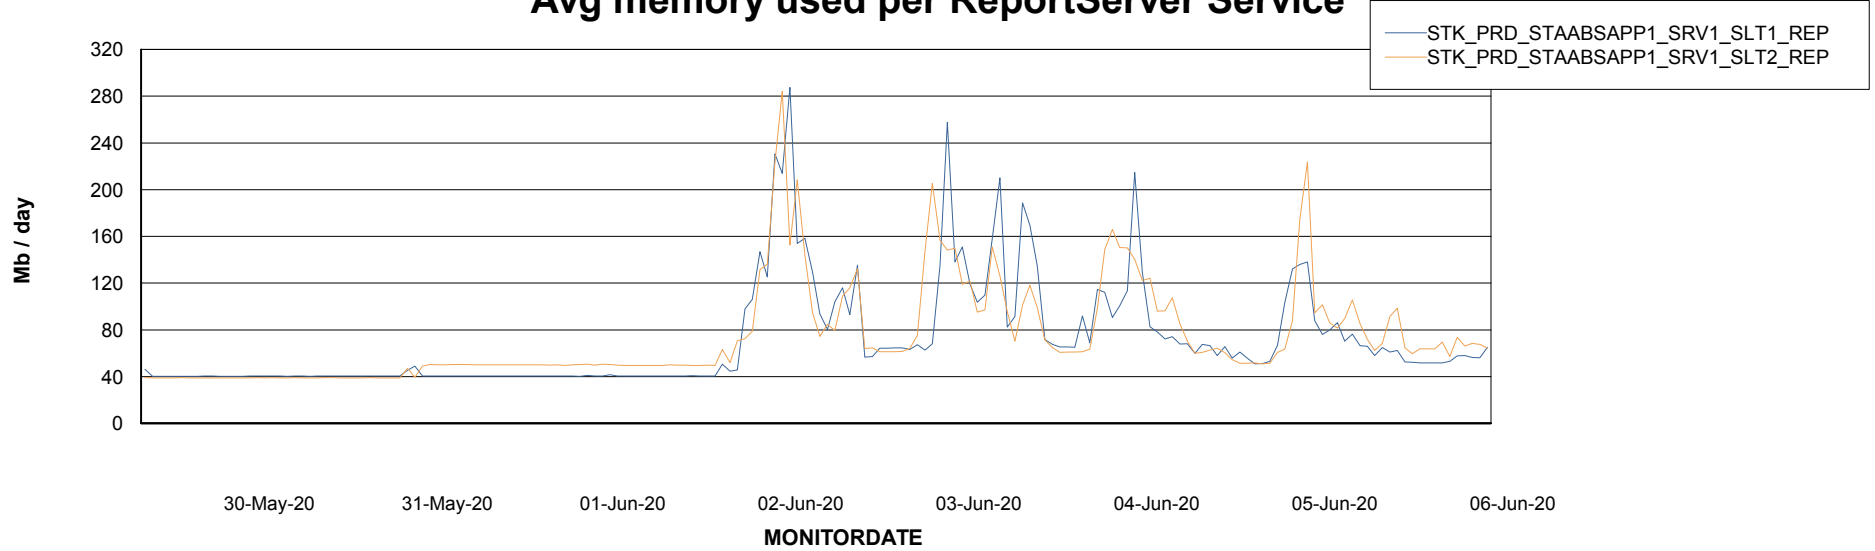

Avg memory used per ABS Server Service

Avg users per day per ABS server

Weekly SLA Customer Report

Customer STK_Production
Database ID 82

ABSSolute Application ReportServer Services

Avg memory used per ReportServer Service