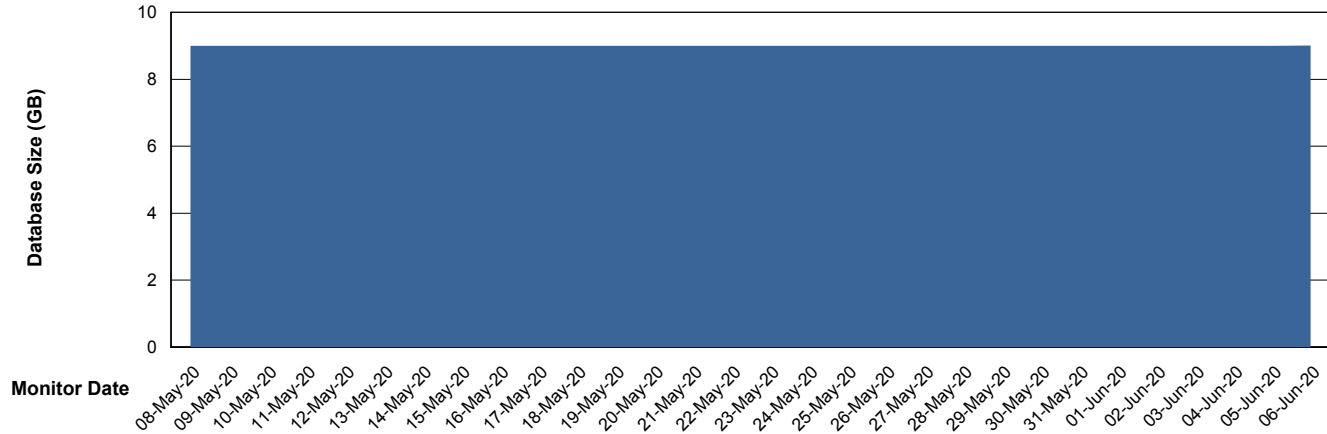

Weekly SLA Customer Report

Customer SPI_Production
Database ID 49

Database Performance SPIDB_Production

Weekly SLA Customer Report

Customer SPI_Production
Database ID 49

Database Performance SPIDB_Standby

Weekly SLA Customer Report

Customer SPI_Production
 Database ID 49

DATABASE SIZE SPIDB_Production

Database growth over last month

Database Tablespace SPIDB_Production

Date	Tablespace Name	Filesize (Gb)	Usedsize (Gb)	Percentage free
06-Jun-20	ABSDATA	4	2	50
	INDX	8	4	50
05-Jun-20	ABSDATA	4	2	50
	INDX	8	4	50
04-Jun-20	ABSDATA	4	2	50
	INDX	8	4	50
03-Jun-20	ABSDATA	4	2	50
	INDX	8	4	50
02-Jun-20	ABSDATA	4	2	50
	INDX	8	4	50
01-Jun-20	ABSDATA	4	2	50
	INDX	8	4	50
31-May-20	ABSDATA	4	2	50
	INDX	8	4	50