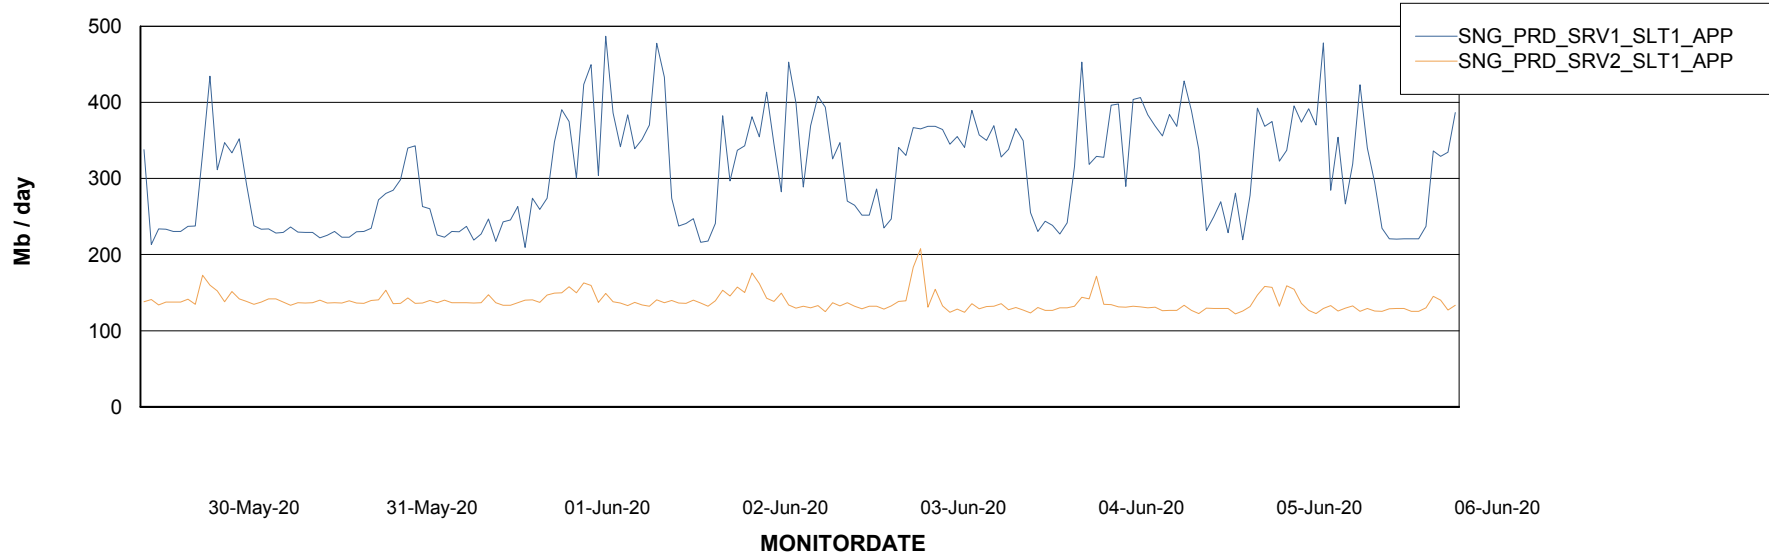

Database Tablespace SNGDB_Production

Date	Tablespace Name	Filesize (Gb)	Usedsize (Gb)	Percentage free
06-Jun-20	ABSDATA	40	23	43
	INDX	80	56	30
05-Jun-20	ABSDATA	40	23	43
	INDX	80	56	30
04-Jun-20	ABSDATA	40	23	43
	INDX	80	56	30
03-Jun-20	ABSDATA	40	23	43
	INDX	80	56	30
02-Jun-20	ABSDATA	40	23	43
	INDX	80	56	30
01-Jun-20	ABSDATA	40	23	43
	INDX	80	56	30
31-May-20	ABSDATA	40	23	43
	INDX	80	56	30

Weekly SLA Customer Report

Customer SNG_Production
Database ID 70

ABSSolute Application Server Services

Avg memory used per ABS Server Service

Avg users per day per ABS server

Weekly SLA Customer Report

Customer SNG_Production
Database ID 70