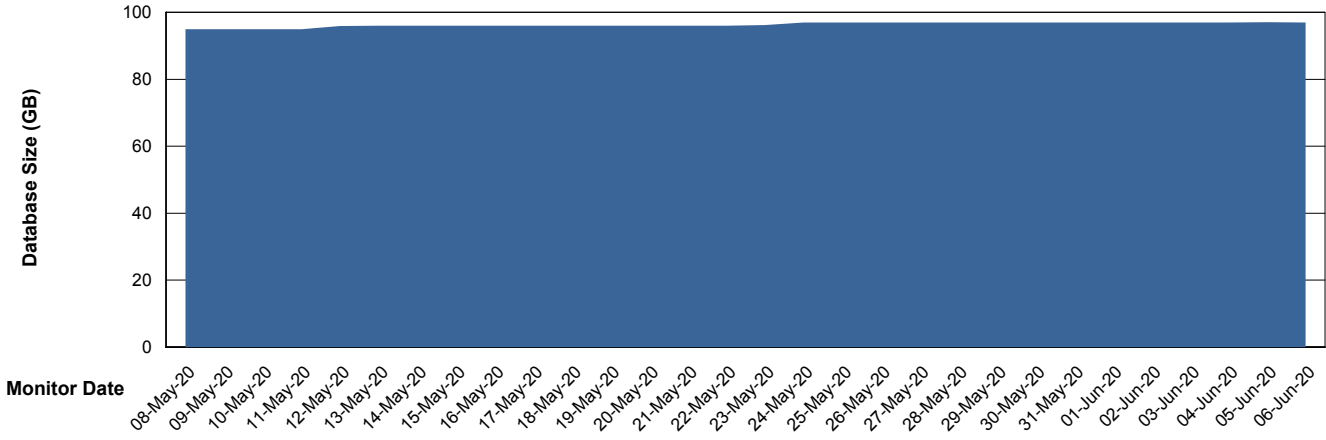

Weekly SLA Customer Report

Customer SNG_Production
Database ID 70

Database Performance SNGDB_Production

Weekly SLA Customer Report

Customer SNG_Production
 Database ID 70

DATABASE SIZE SNGDB_Production

Database growth over last month

Database Tablespace SNGDB_Production

Date	Tablespace Name	Filesize (Gb)	Usedsize (Gb)	Percentage free
06-Jun-20	ABSDATA	40	23	43
	INDX	80	56	30
05-Jun-20	ABSDATA	40	23	43
	INDX	80	56	30
04-Jun-20	ABSDATA	40	23	43
	INDX	80	56	30
03-Jun-20	ABSDATA	40	23	43
	INDX	80	56	30
02-Jun-20	ABSDATA	40	23	43
	INDX	80	56	30
01-Jun-20	ABSDATA	40	23	43
	INDX	80	56	30
31-May-20	ABSDATA	40	23	43
	INDX	80	56	30