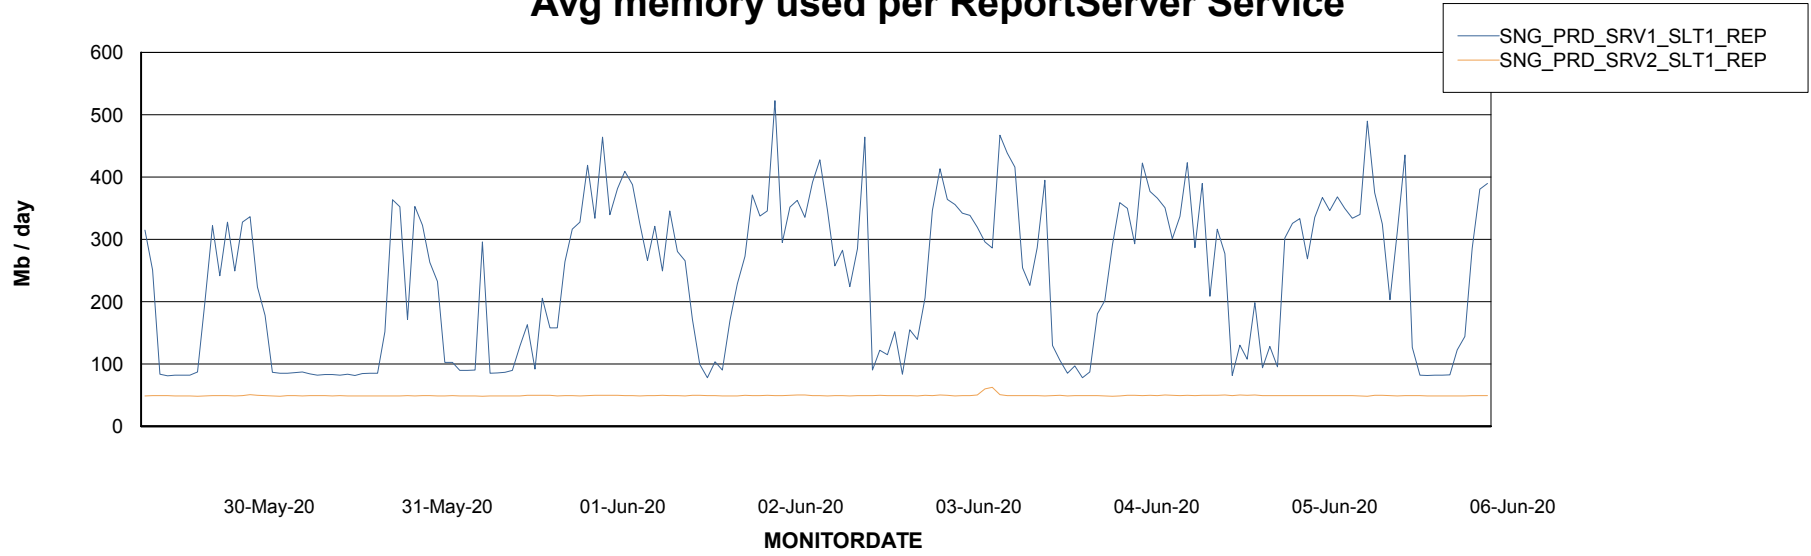

ABSSolute Application ReportServer Services

Avg memory used per ReportServer Service