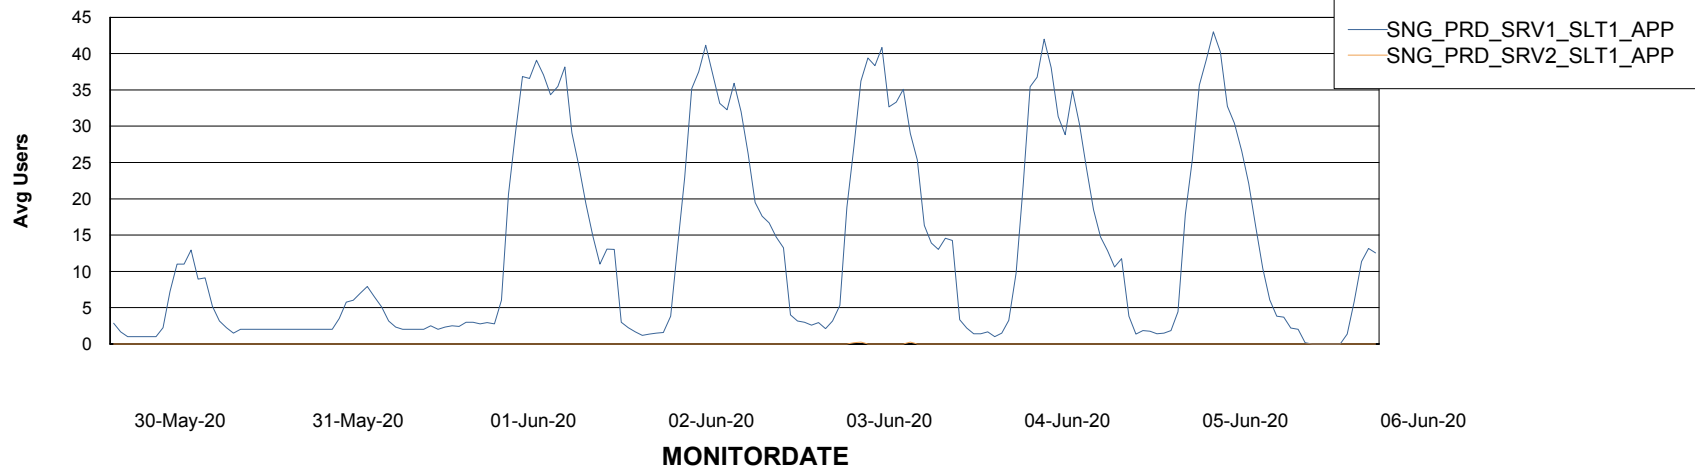

Weekly SLA Customer Report

Customer SNG_Production
Database ID 70

ABSSolute Application Server Services

Avg memory used per ABS Server Service

Avg users per day per ABS server

Weekly SLA Customer Report

Customer SNG_Production
Database ID 70