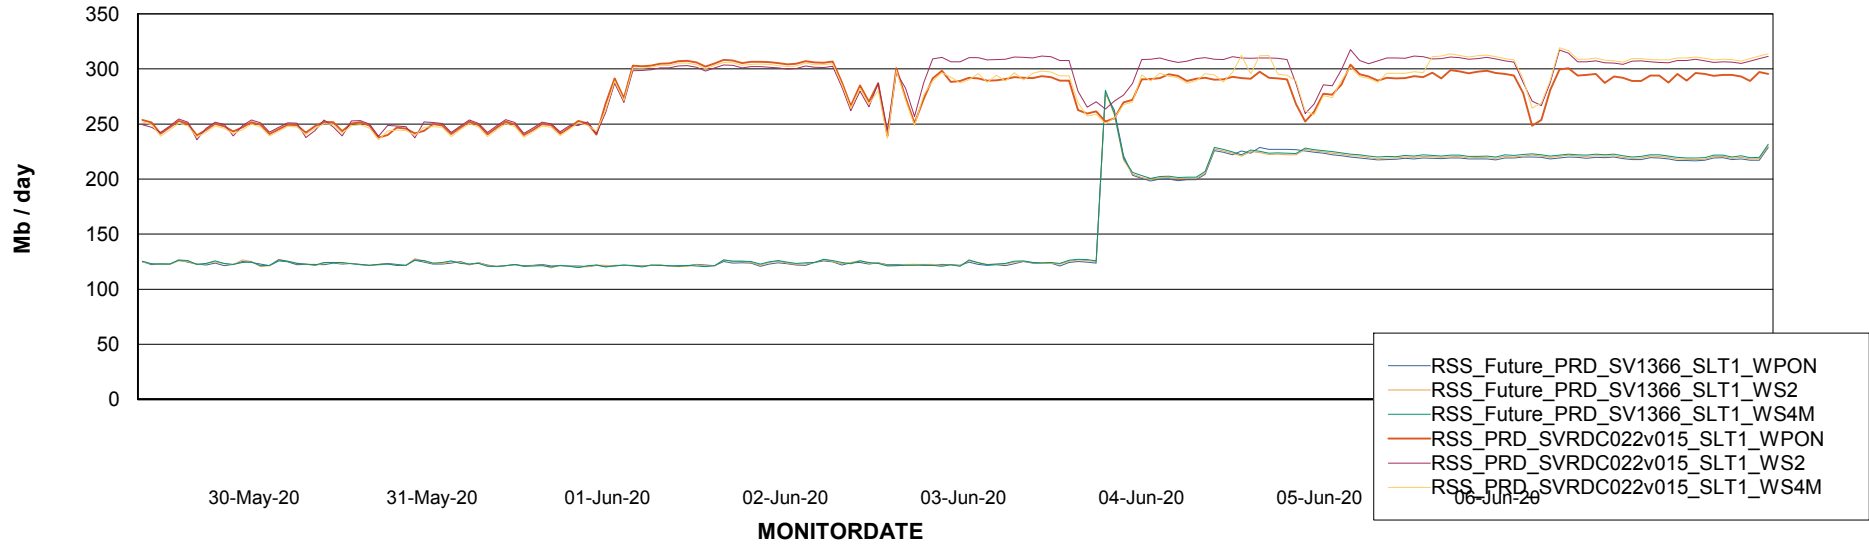

ABSSolute Application ReportServer Services

Avg memory used per ReportServer Service

Weekly SLA Customer Report

Customer RSS Production
Database ID 52

ABSSolute Web Component Services

Avg memory used per ABS Web component