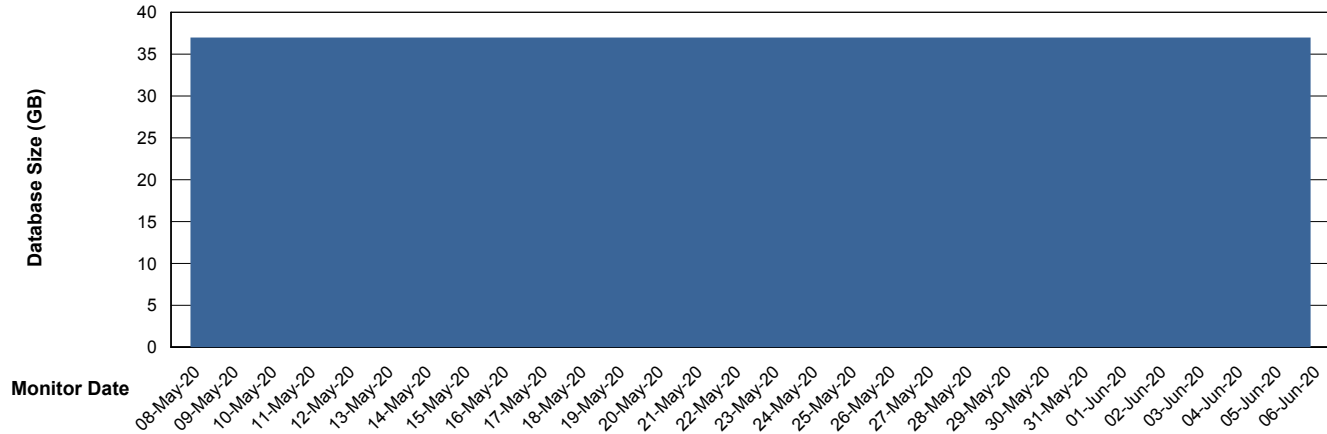

Weekly SLA Customer Report

Customer RSS Production
Database ID 52

Database Performance RSS_DB_Future_Primary

Weekly SLA Customer Report

Customer RSS Production
Database ID 52

Database Performance RSS_DB_Future_Standby

Weekly SLA Customer Report

Customer RSS Production
Database ID 52

Database Performance RSSDB_Production

Weekly SLA Customer Report

Customer RSS Production
Database ID 52

Database Performance RSSDB_Standby

Weekly SLA Customer Report

Customer RSS Production
Database ID 52

DATABASE SIZE RSS_DB_Future_Primary

Database growth over last month

DATABASE SIZE RSSDB_Production

Database growth over last month

Weekly SLA Customer Report

Customer RSS Production
 Database ID 52