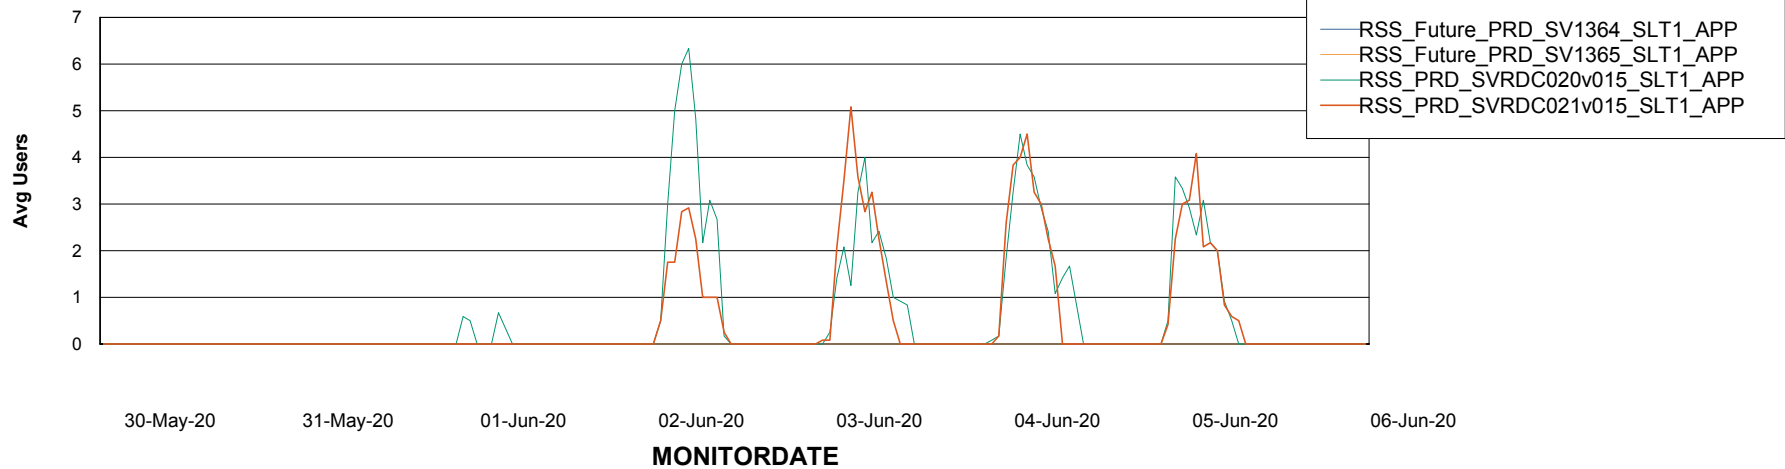

Weekly SLA Customer Report

Customer RSS Production
Database ID 52

ABSSolute Application Server Services

Avg memory used per ABS Server Service

Avg users per day per ABS server

Weekly SLA Customer Report

Customer RSS Production
Database ID 52