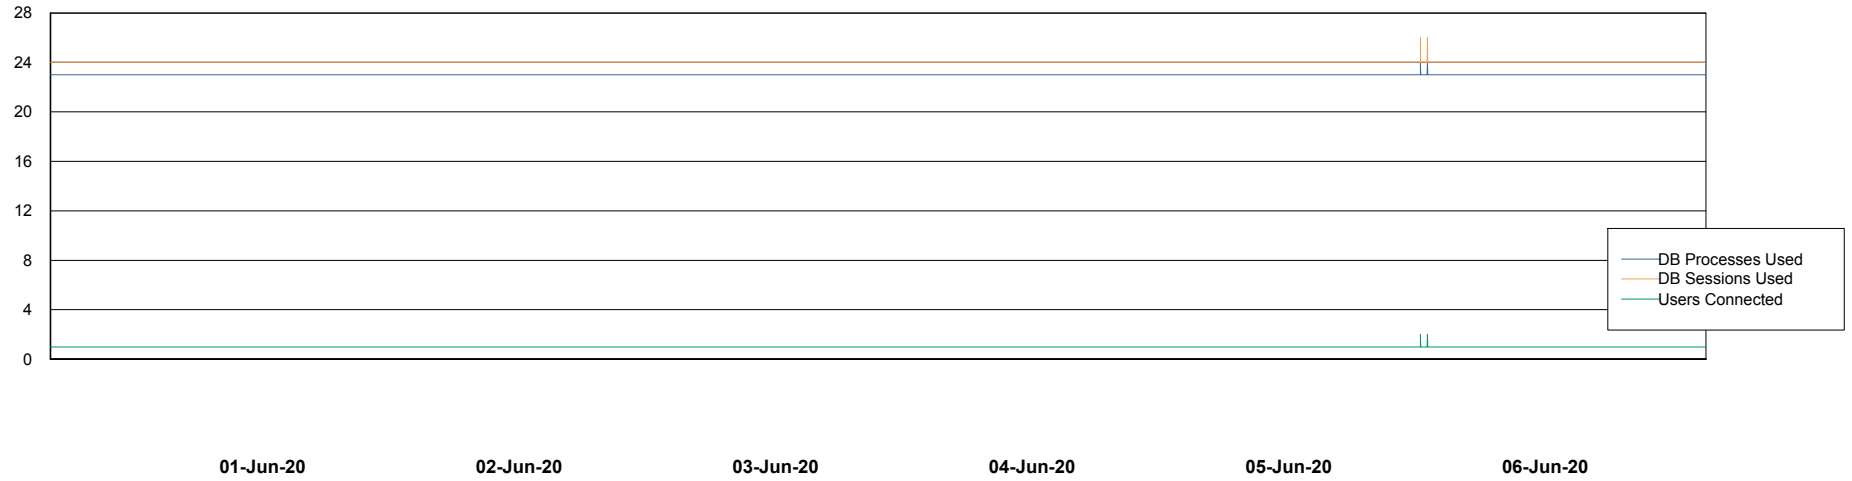

Weekly SLA Customer Report

Customer RSS Production
Database ID 52

Database Performance RSSDB_Production

Weekly SLA Customer Report

Customer RSS Production
Database ID 52

Database Performance RSSDB_Standby

Weekly SLA Customer Report