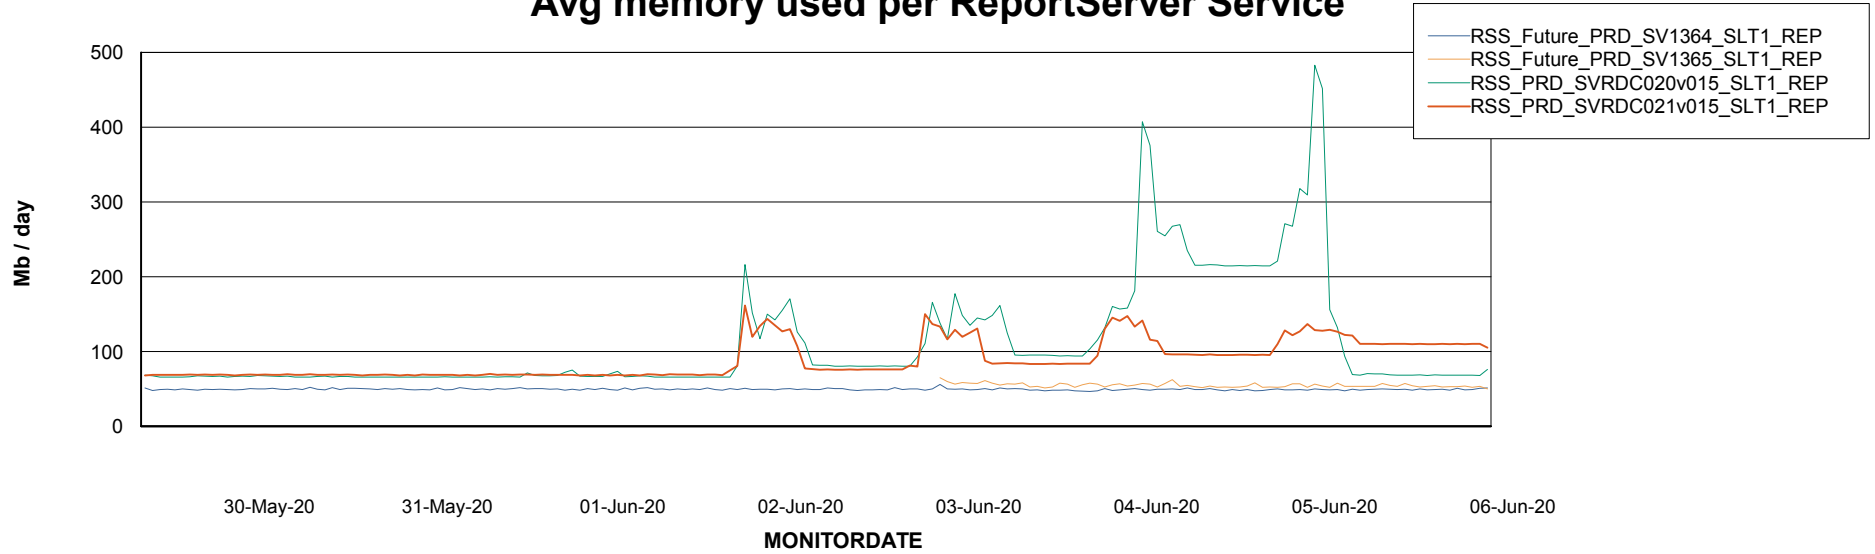

ABSSolute Application ReportServer Services

Avg memory used per ReportServer Service