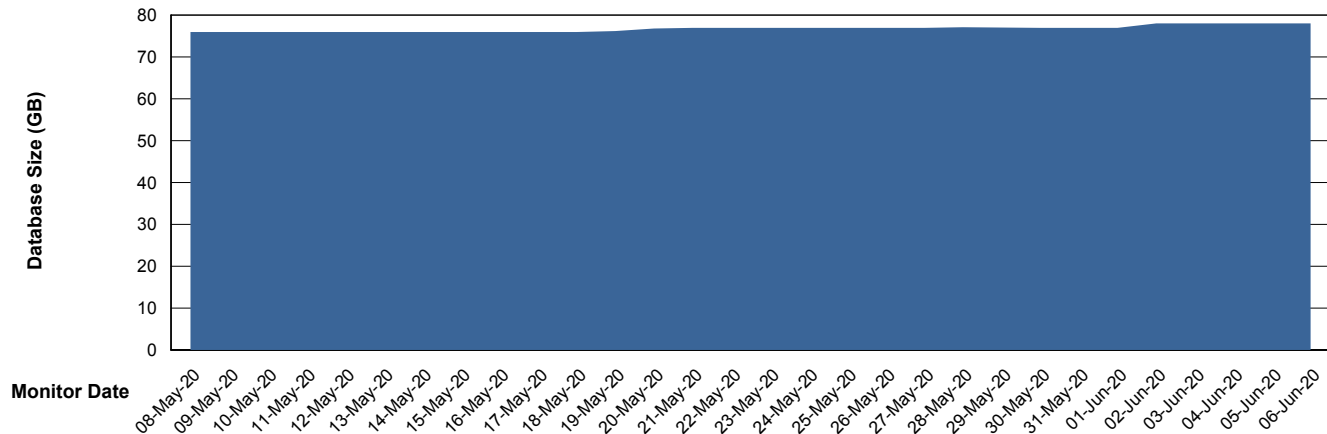

Customer RSS Production
Database ID 52

DATABASE SIZE RSS_DB_Future_Primary

Database growth over last month

DATABASE SIZE RSSDB_Production

Database growth over last month

Weekly SLA Customer Report

Customer RSS Production
 Database ID 52