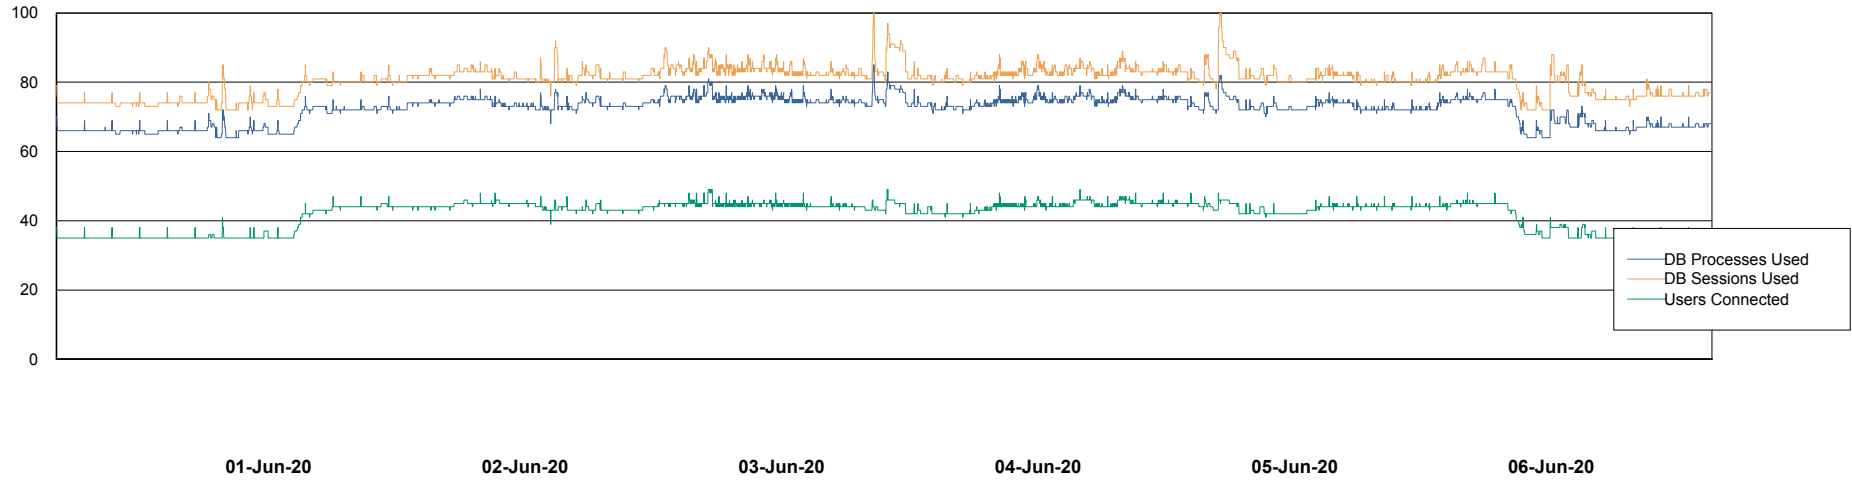

Database Performance RSSDB_Production