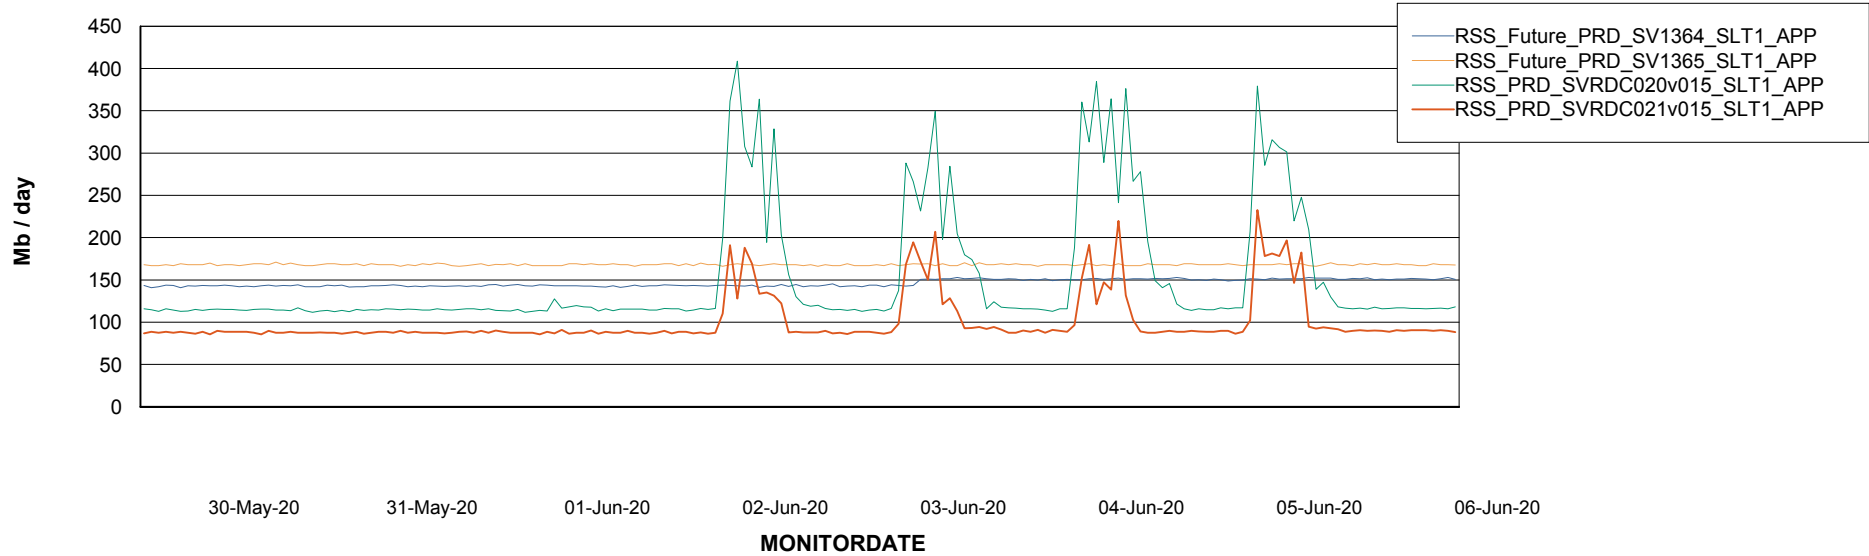

ABSSolute Application Server Services

Avg memory used per ABS Server Service