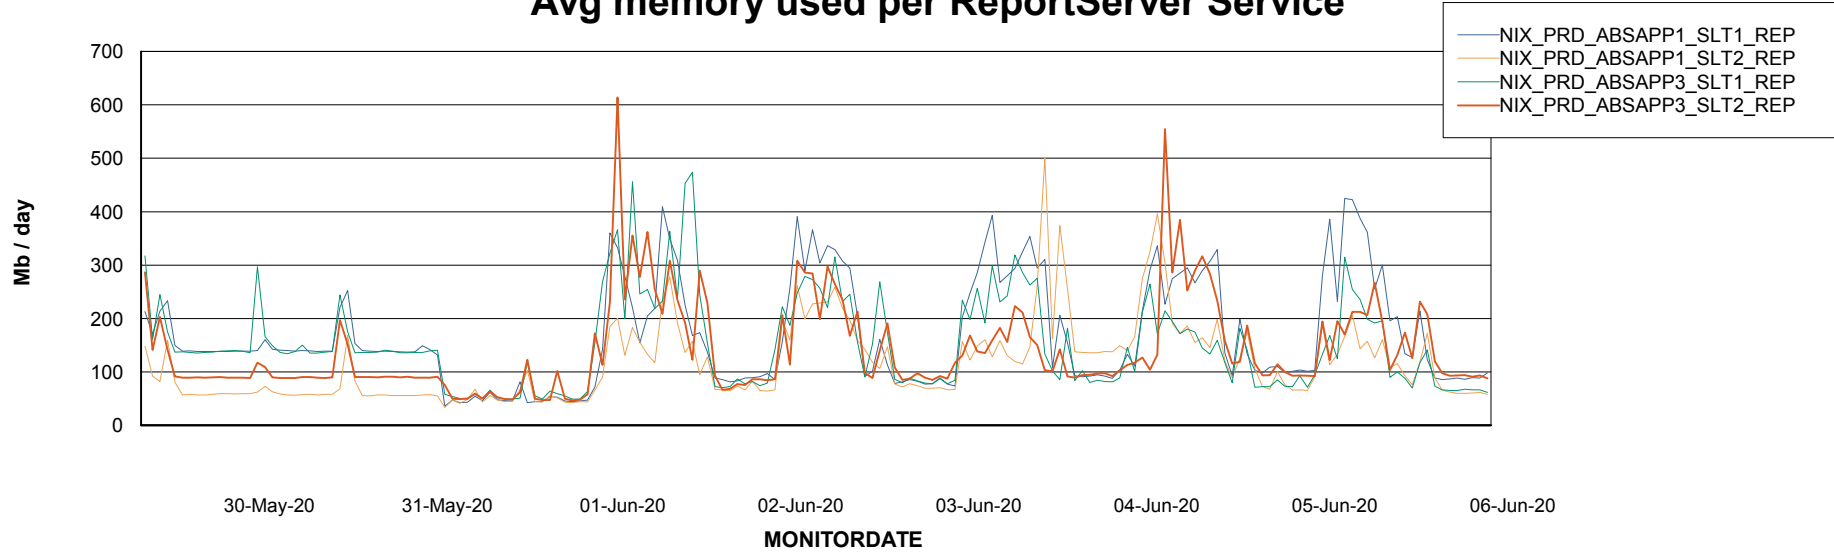

Avg users per day per ABS server

Weekly SLA Customer Report

Customer NIX_Production
Database ID 51

ABSSolute Application ReportServer Services

Avg memory used per ReportServer Service

Weekly SLA Customer Report