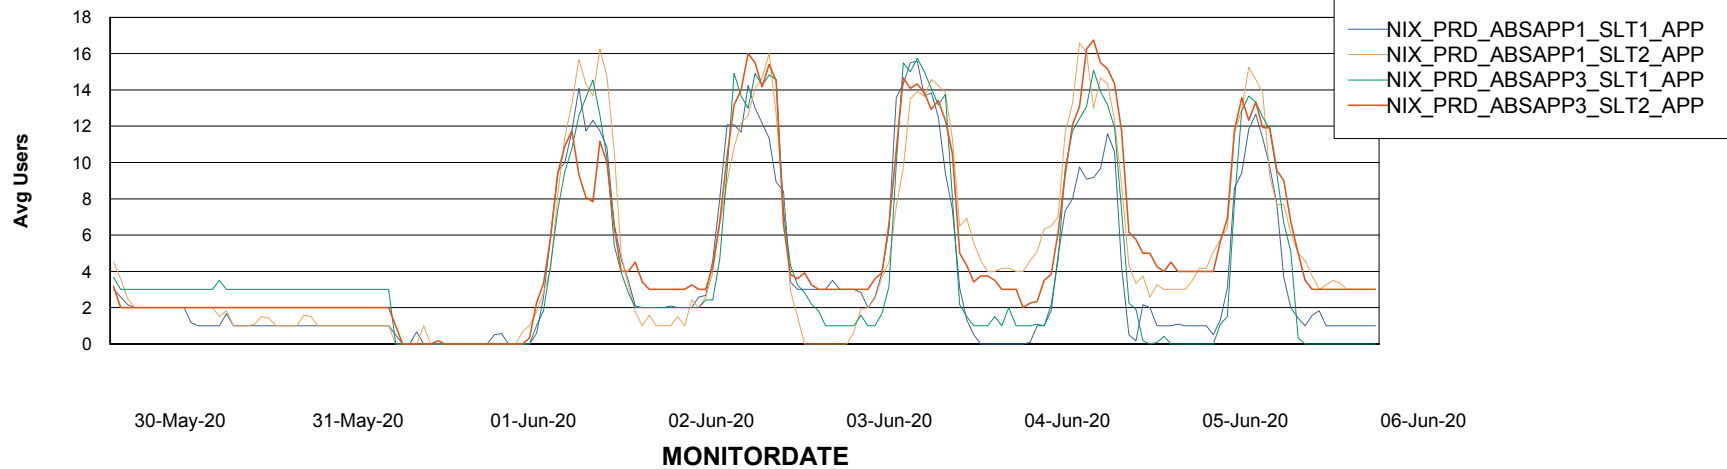

Standby Database Health NIX_Production

Recovery lag for last 7 days

Weekly SLA Customer Report

Customer NIX_Production
Database ID 51

ABSSolute Application Server Services

Avg memory used per ABS Server Service

Avg users per day per ABS server

Weekly SLA Customer Report

Customer NIX_Production
Database ID 51

ABSSolute Application ReportServer Services

Avg memory used per ReportServer Service

Weekly SLA Customer Report