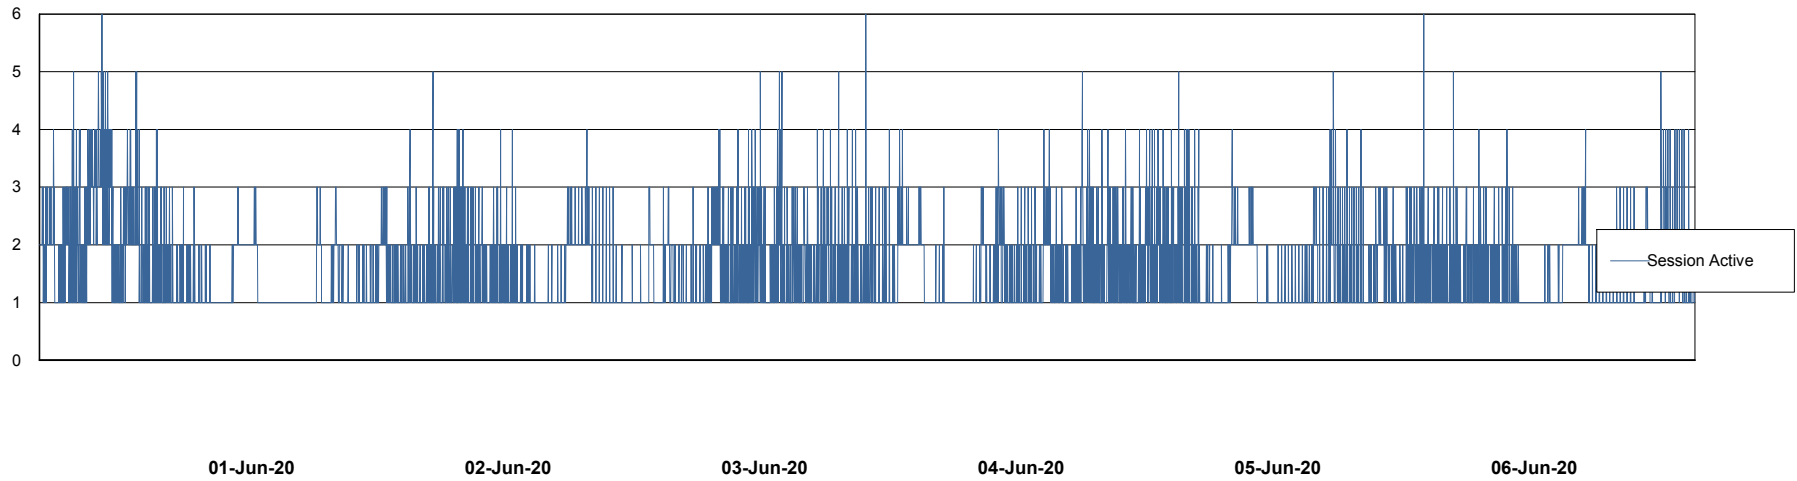

Weekly SLA Customer Report

Customer NIX_Production
Database ID 51

Database Performance NIXDB_BI

Weekly SLA Customer Report

Customer NIX_Production
Database ID 51

Database Performance NIXDB_Production

Weekly SLA Customer Report