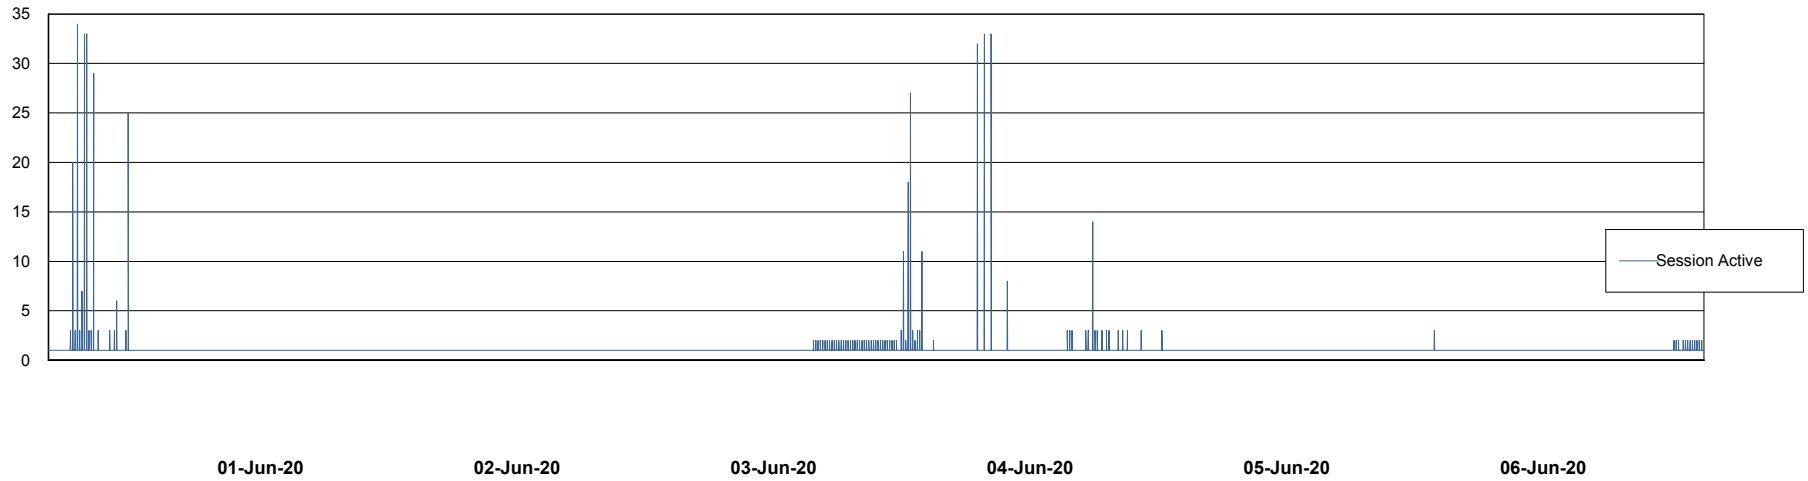

Database Performance NIXDB_Standby