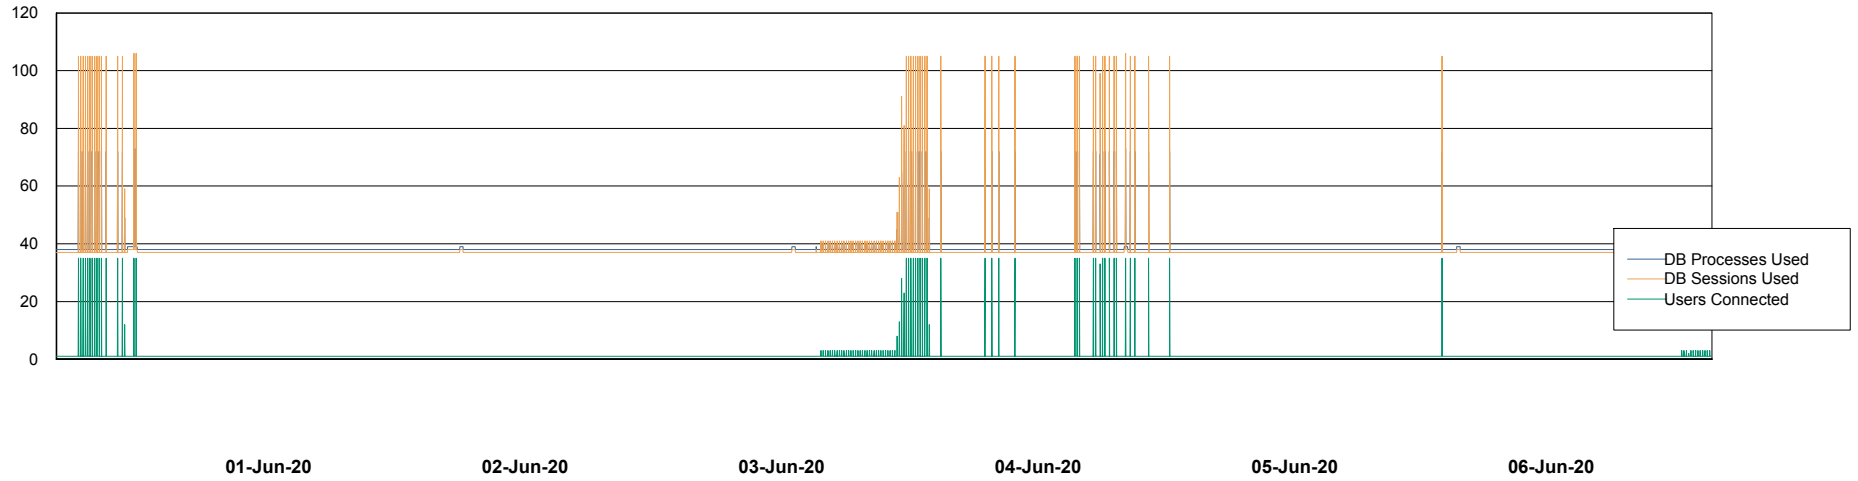

Database Performance NIXDB_Standby