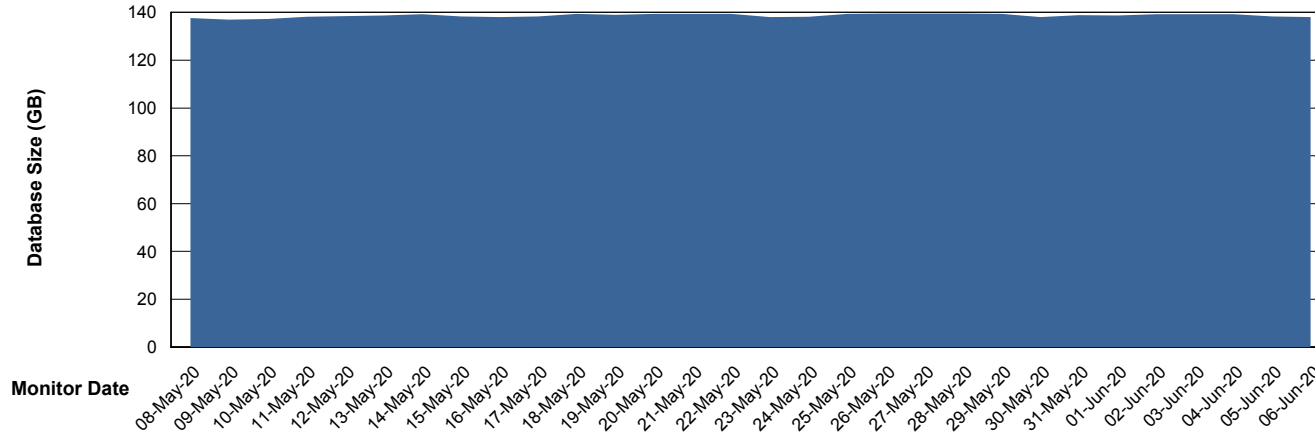

Weekly SLA Customer Report

Customer NIX_Production
Database ID 51

Database Performance NIXDB_BI

Weekly SLA Customer Report

Customer NIX_Production
Database ID 51

Database Performance NIXDB_Production

Weekly SLA Customer Report

Customer NIX_Production
Database ID 51

Database Performance NIXDB_Standby

Weekly SLA Customer Report

Customer NIX_Production
Database ID 51

DATABASE SIZE NIXDB_BI

Database growth over last month

DATABASE SIZE NIXDB_Production

Database growth over last month

Weekly SLA Customer Report

Customer NIX_Production
Database ID 51

Database Tablespace NIXDB_BI

Date	Tablespace Name	Filesize (Gb)	Usedsize (Gb)	Percentage free
06-Jun-20	ABSDATA	80	67	16
	INDX	84	69	18
05-Jun-20	ABSDATA	80	67	16
	INDX	84	69	18
04-Jun-20	ABSDATA	80	67	16
	INDX	84	69	18
03-Jun-20	ABSDATA	80	67	16
	INDX	84	69	18
02-Jun-20	ABSDATA	80	67	16
	INDX	84	69	18
01-Jun-20	ABSDATA	80	67	16
	INDX	84	69	18
31-May-20	ABSDATA	80	67	16
	INDX	84	69	18