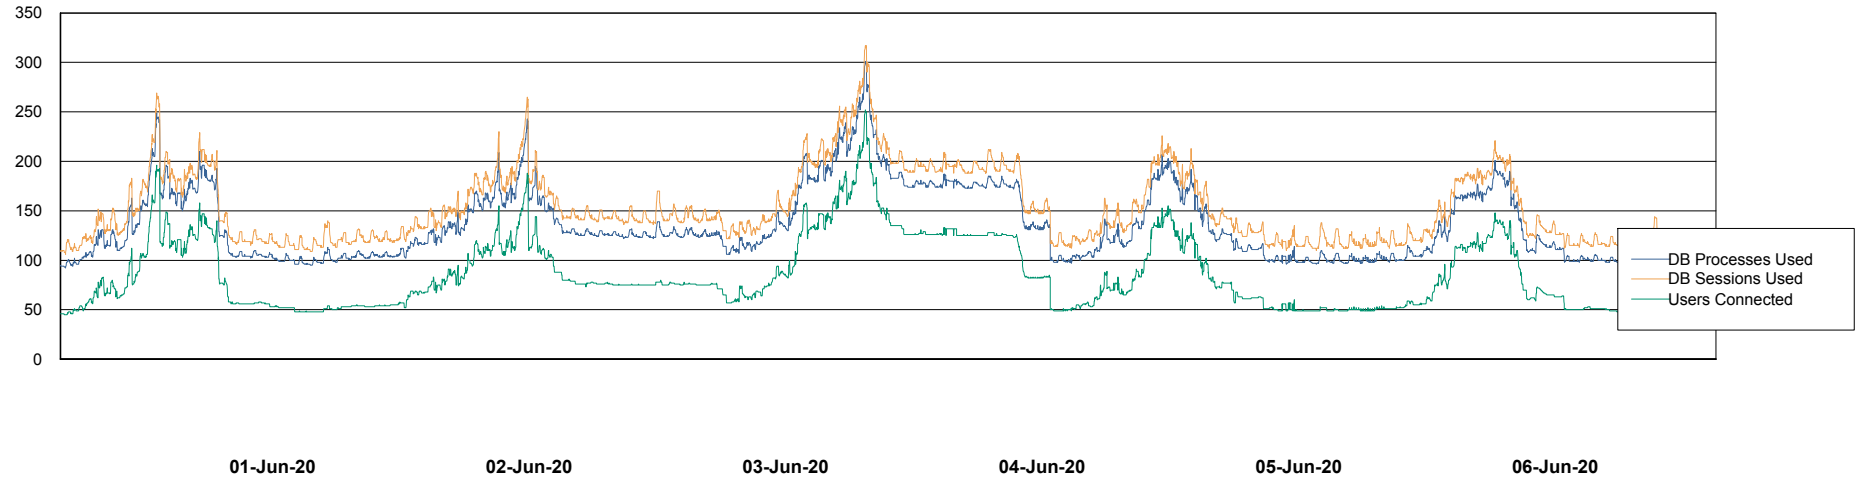

Weekly SLA Customer Report

Customer NIX_Production
Database ID 51

Database Performance NIXDB_BI

Weekly SLA Customer Report

Customer NIX_Production
Database ID 51

Database Performance NIXDB_Production

Weekly SLA Customer Report