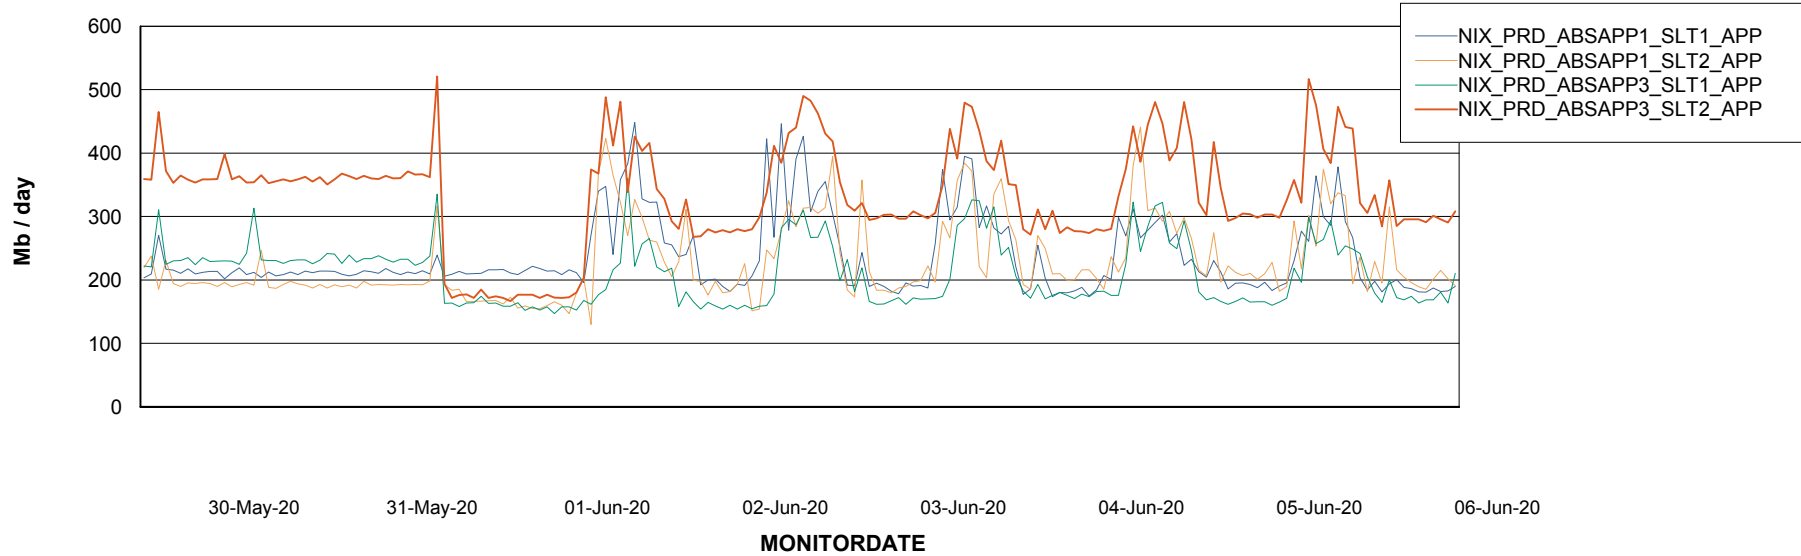

Standby Database Health NIX_Production

Recovery lag for last 7 days

Weekly SLA Customer Report

Customer NIX_Production
Database ID 51

ABSSolute Application Server Services

Avg memory used per ABS Server Service