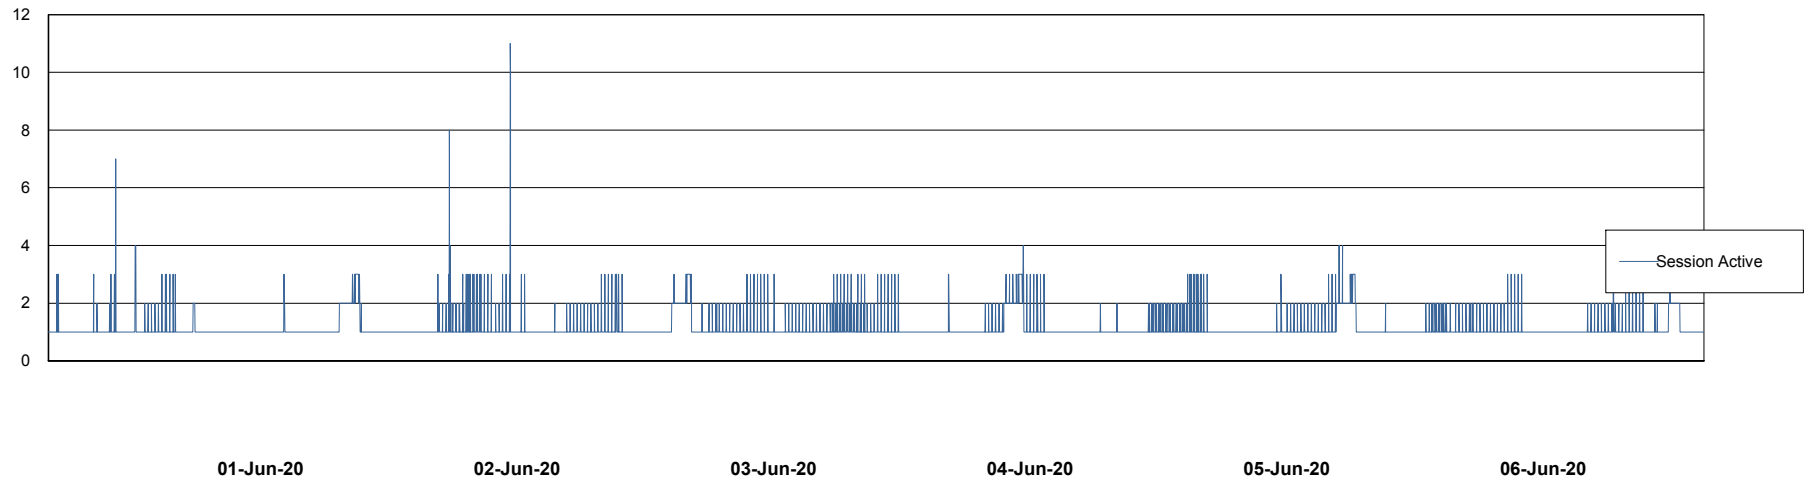

Harddisk Usage NIX_PRD_ORCDB2

	Free disk space on c: (%)	Total disk space on c: (Gb)	Total disk space on d: (Gb)	Free disk space on e: (%)	Total disk space on e: (Gb)	Free disk space on f: (%)	Total disk space on f: (Gb)
06-Jun-20	92	574	488	74	684	89	488
05-Jun-20	92	574	488	74	684	89	488
04-Jun-20	92	574	488	74	684	90	488
03-Jun-20	92	574	488	74	684	90	488
02-Jun-20	92	574	488	74	684	91	488
01-Jun-20	92	574	488	74	684	92	488
31-May-20	91	574	488	74	684	91	488

Weekly SLA Customer Report

Customer NIX_Production
Database ID 51

Database Performance NIXDB_BI

Weekly SLA Customer Report

Customer NIX_Production
Database ID 51

Database Performance NIXDB_Production

Weekly SLA Customer Report