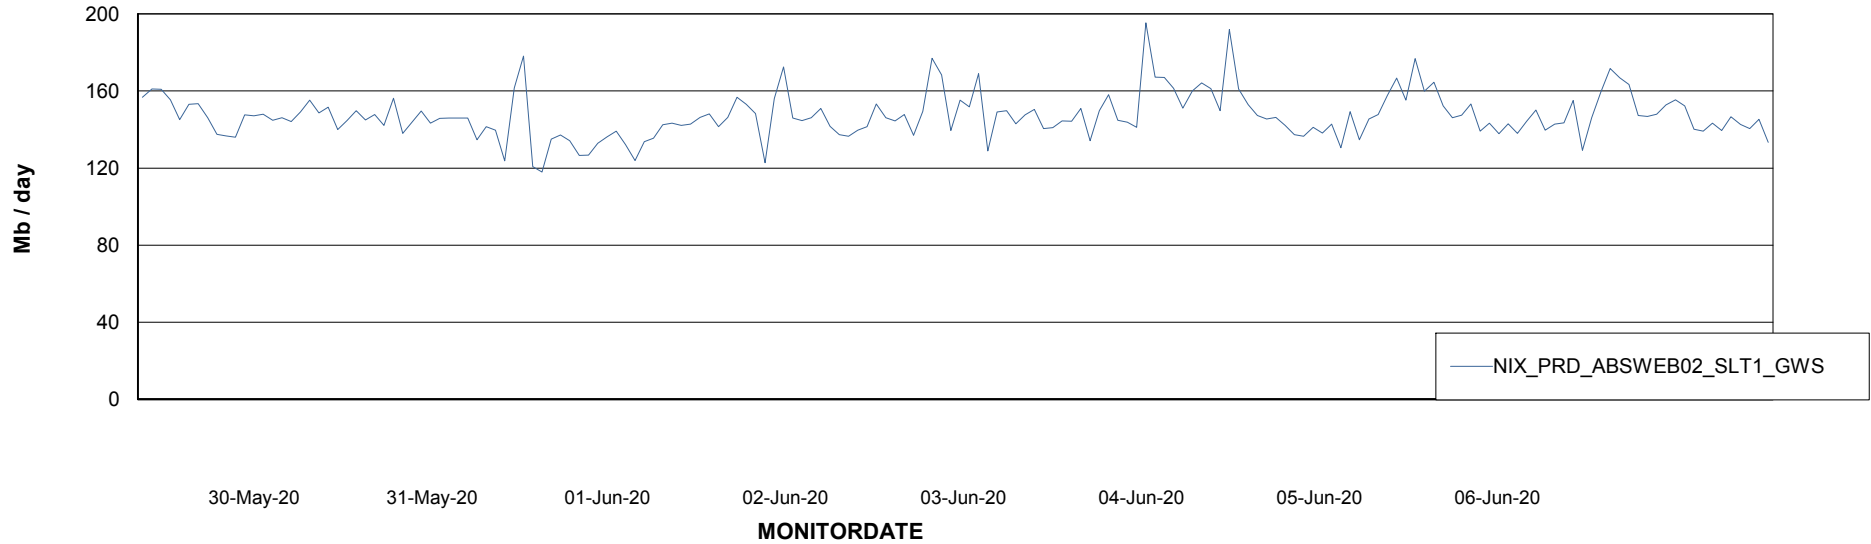

ABSSolute Web Component Services

Avg memory used per ABS Web component