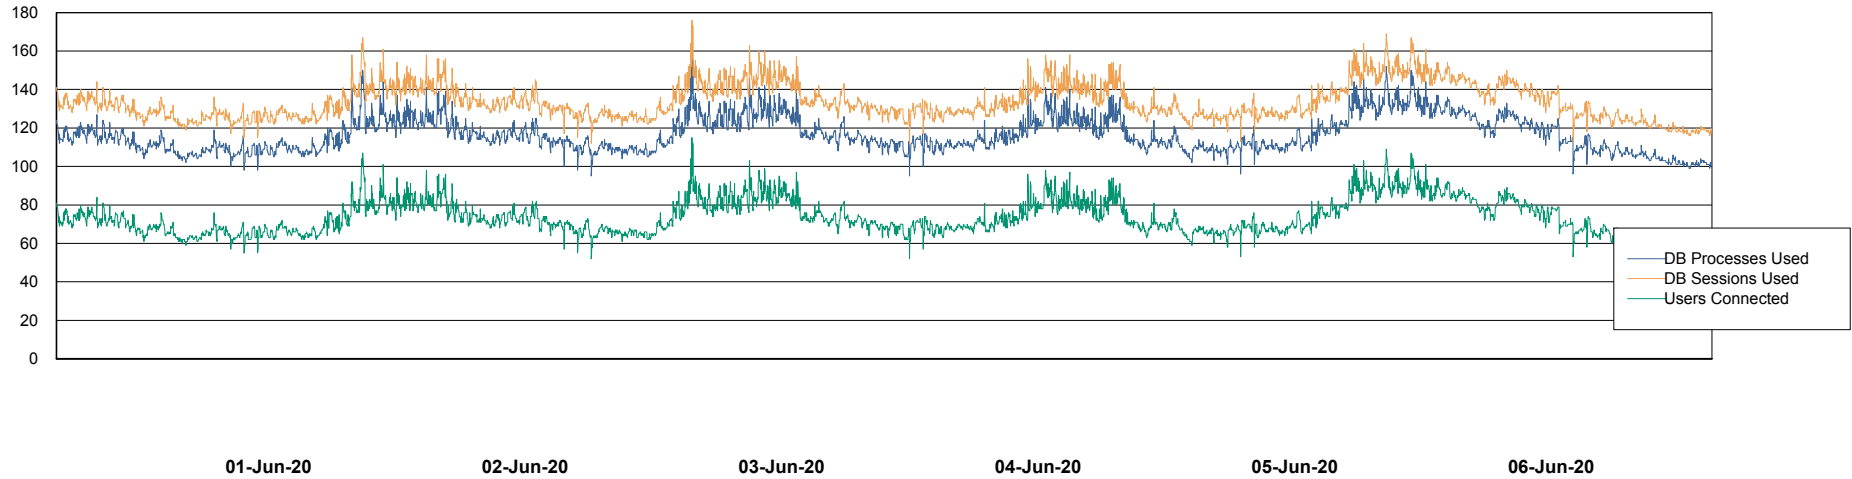

Database Performance LSS_ABSME_DB_LIODA4