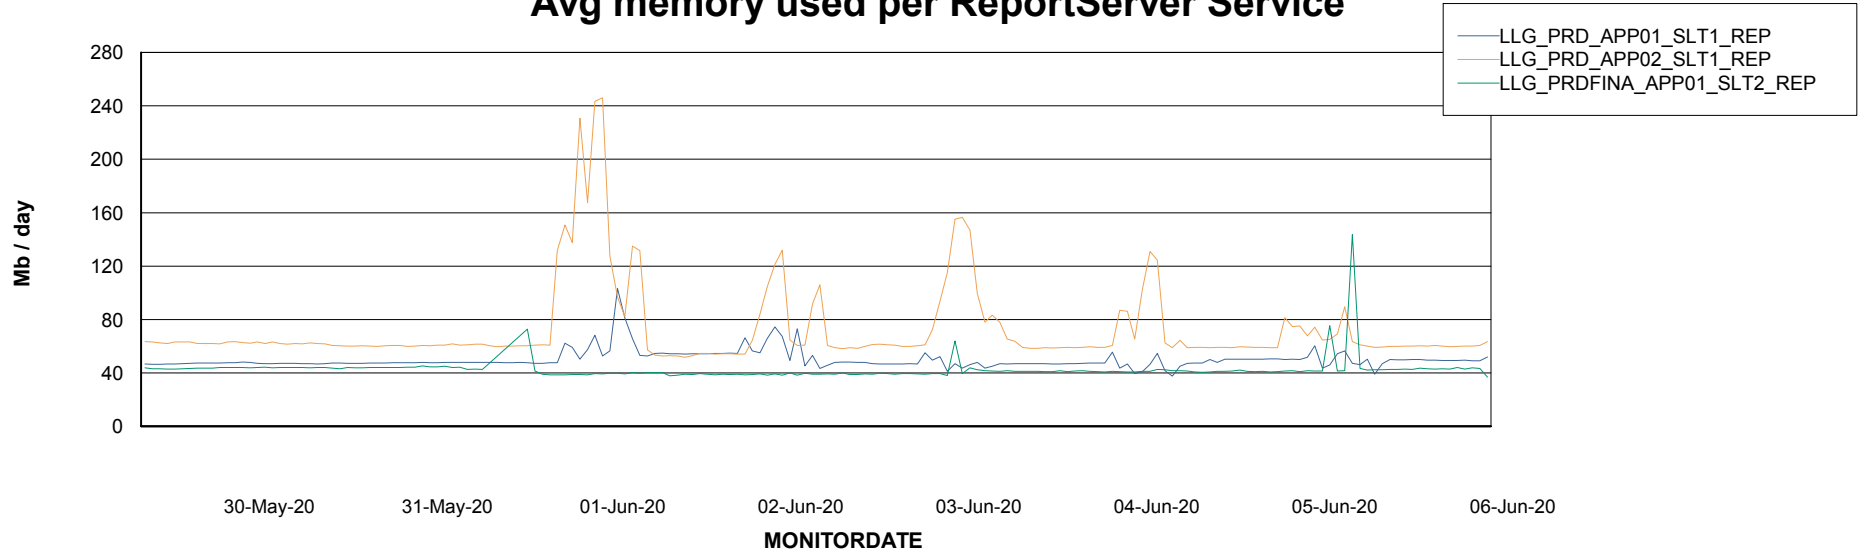

ABSSolute Application Server Services

Avg memory used per ReportServer Service