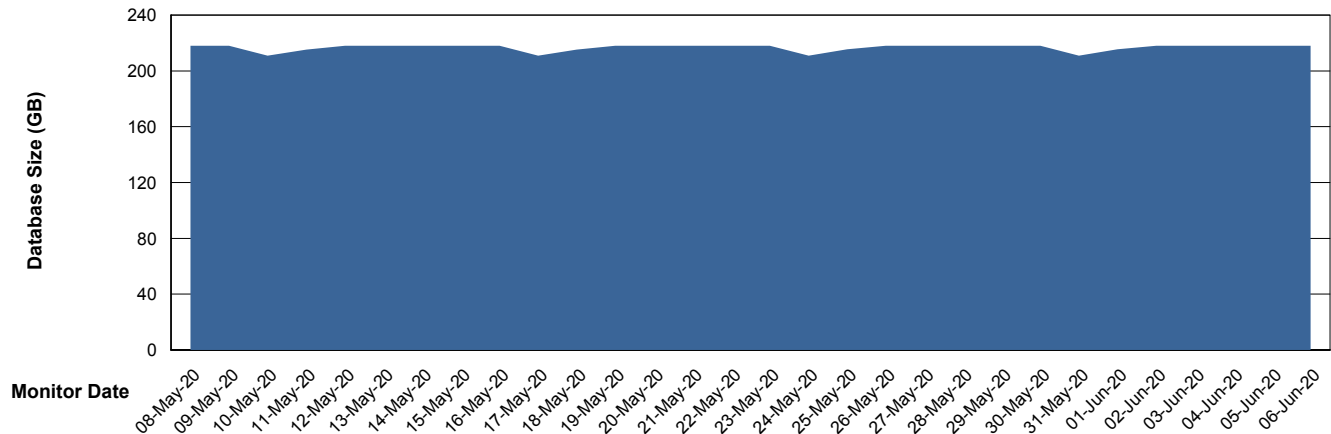

Customer LLG_Production
Database ID 53

Database Performance LLGDB_Standby

Weekly SLA Customer Report

Customer LLG_Production
Database ID 53

DATABASE SIZE LLGDB_BI02

Database growth over last month

DATABASE SIZE LLGDB_Production

Database growth over last month

Weekly SLA Customer Report

Customer LLG_Production
Database ID 53

Database Tablespace LLGDB_BI02

Date	Tablespace Name	Filesize (Gb)	Usedsize (Gb)	Percentage free
06-Jun-20	ABSDATA	100	41	59
	INDX	100	42	58
05-Jun-20	ABSDATA	100	41	59
	INDX	100	42	58
04-Jun-20	ABSDATA	100	41	59
	INDX	100	42	58
03-Jun-20	ABSDATA	100	41	59
	INDX	100	42	58
02-Jun-20	ABSDATA	100	41	59
	INDX	100	42	58
01-Jun-20	ABSDATA	100	41	59
	INDX	100	42	58
31-May-20	ABSDATA	100	41	59
	INDX	100	42	58