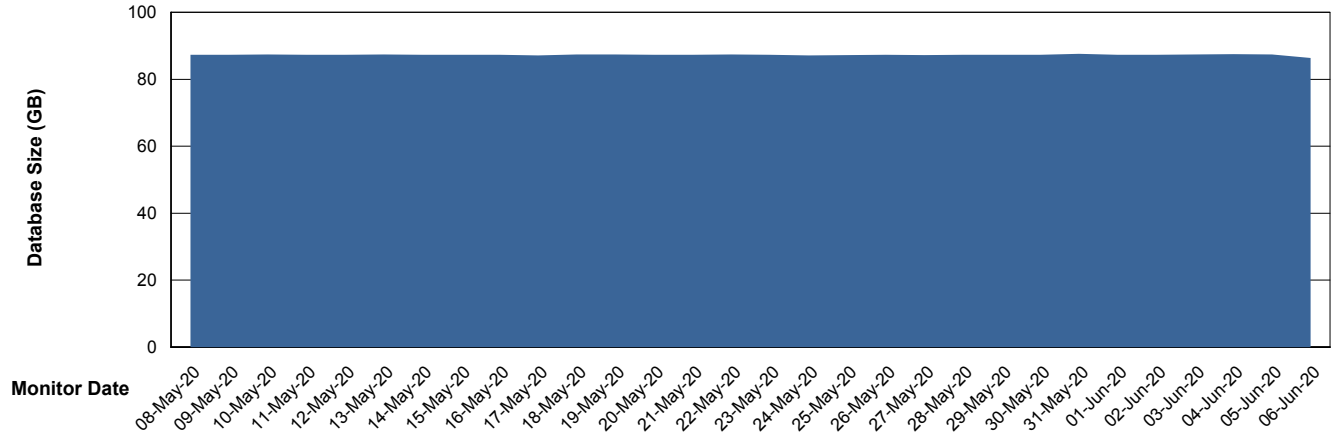

Customer LLG_Production
Database ID 53

Database Performance LLGDB_Standby

Weekly SLA Customer Report

Customer LLG_Production
Database ID 53

DATABASE SIZE LLGDB_BI02

Database growth over last month

DATABASE SIZE LLGDB_Production

Database growth over last month

Weekly SLA Customer Report

Customer LLG_Production
Database ID 53

Database Tablespace LLGDB_BI02

Date	Tablespace Name	Filesize (Gb)	Usedsize (Gb)	Percentage free
06-Jun-20	ABSDATA	100	41	59
	INDX	100	42	58
05-Jun-20	ABSDATA	100	41	59
	INDX	100	42	58
04-Jun-20	ABSDATA	100	41	59
	INDX	100	42	58
03-Jun-20	ABSDATA	100	41	59
	INDX	100	42	58
02-Jun-20	ABSDATA	100	41	59
	INDX	100	42	58
01-Jun-20	ABSDATA	100	41	59
	INDX	100	42	58
31-May-20	ABSDATA	100	41	59
	INDX	100	42	58