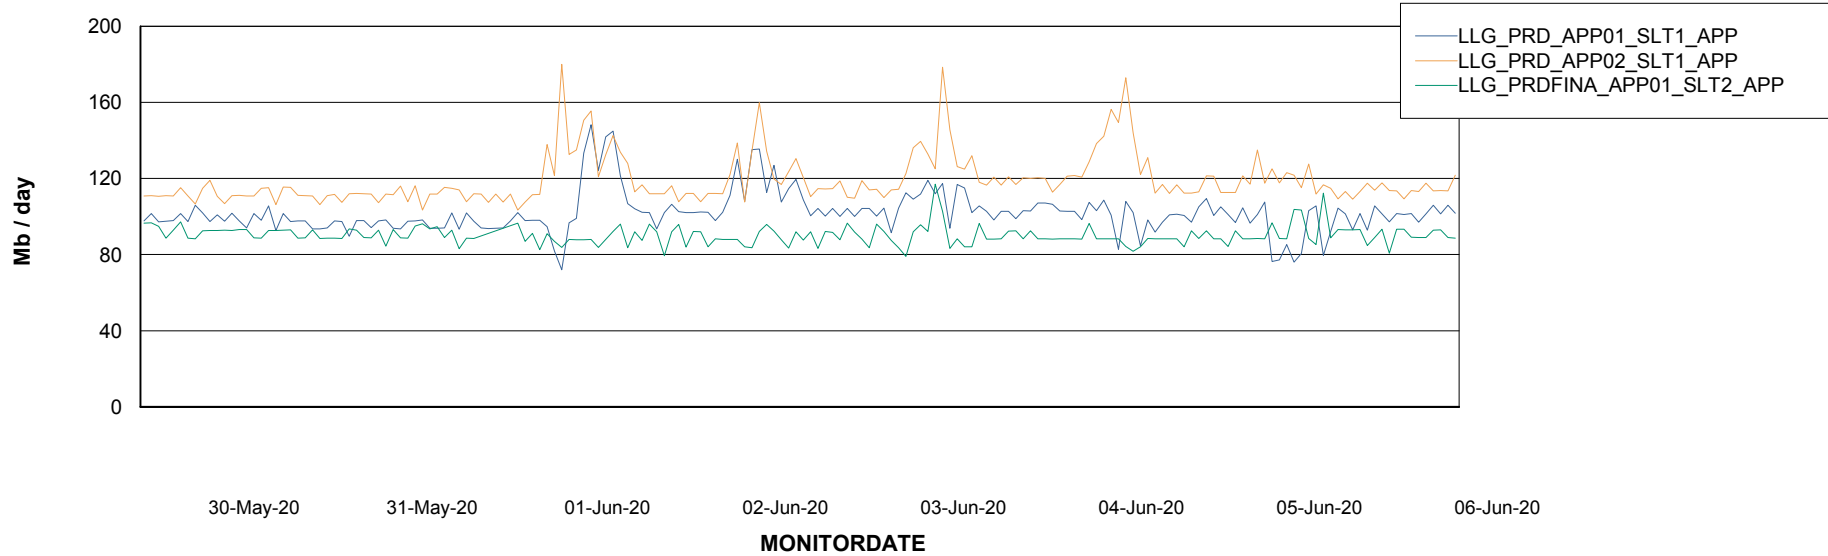

ABSSolute Application Server Services

Avg memory used per ABS Server Service