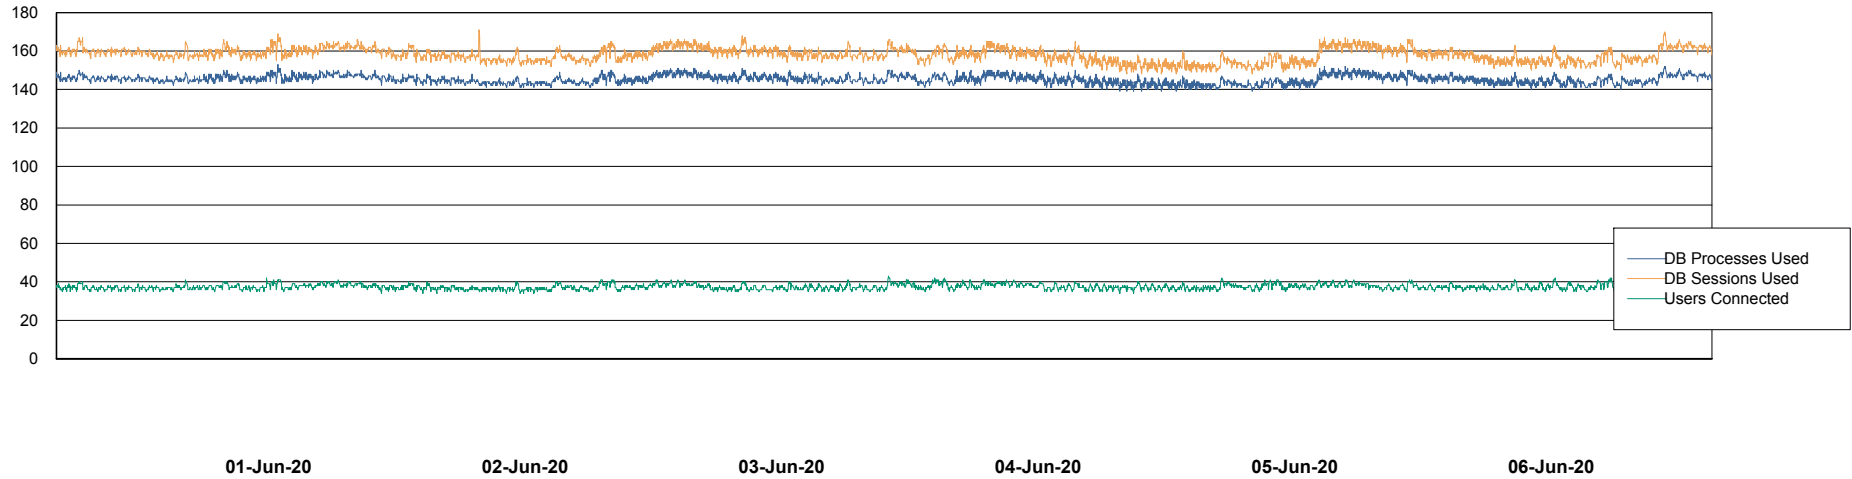

Database Performance LLGDB_BI02