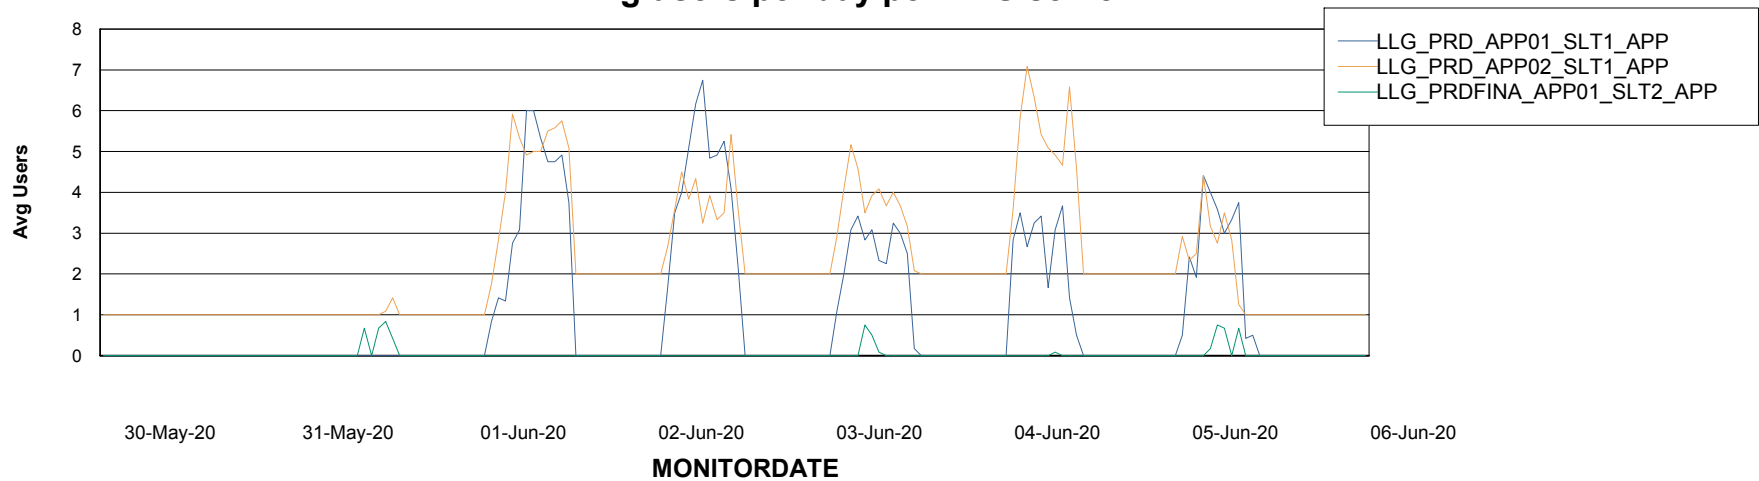

Avg users per day per ABS server