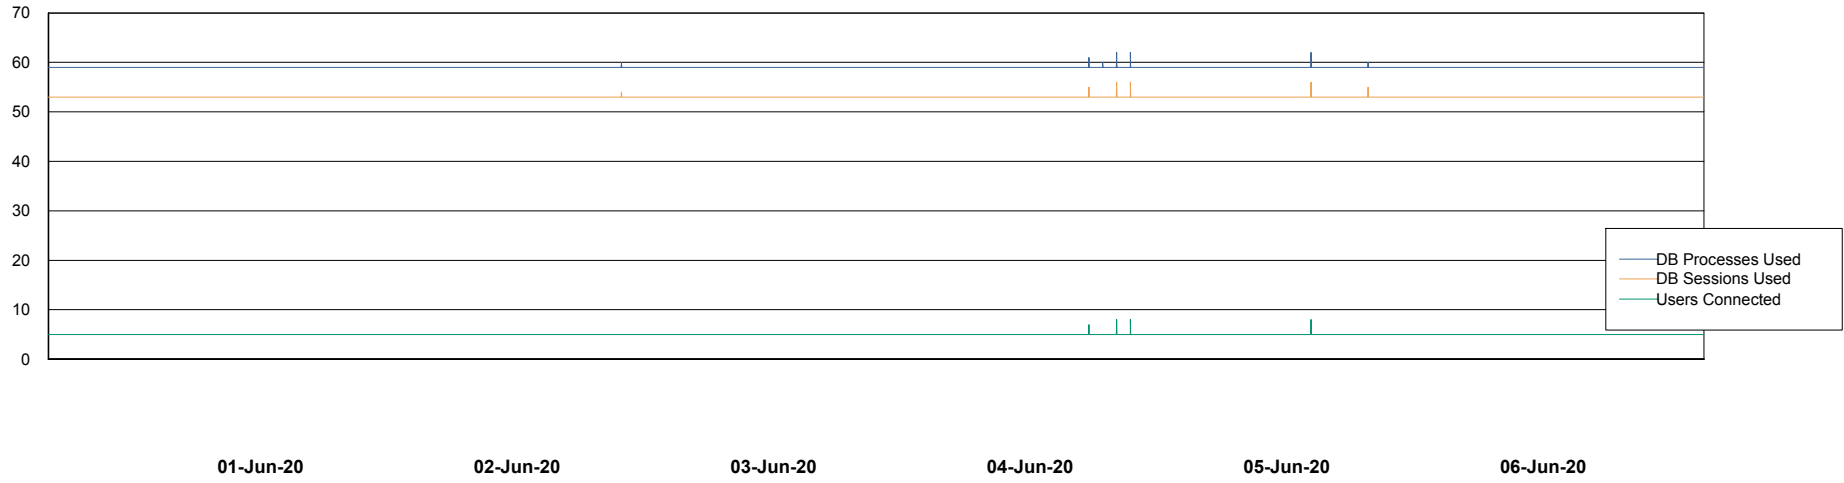

Database Performance ELJDB_Standby