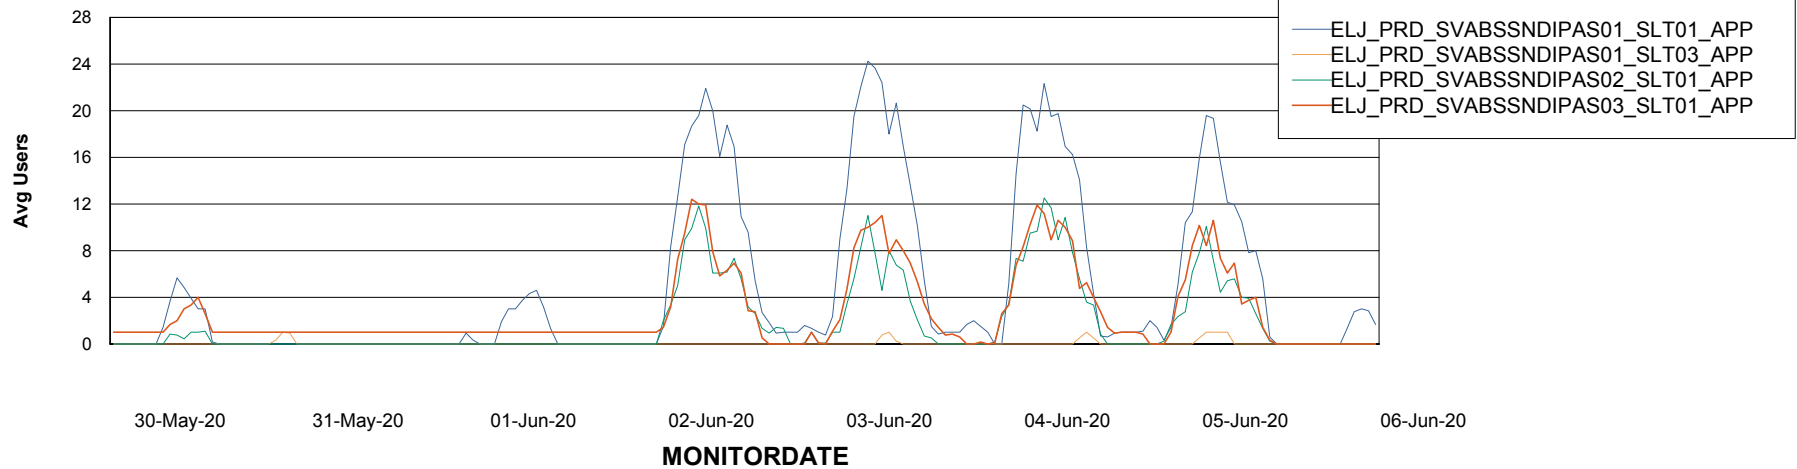

Weekly SLA Customer Report

Customer ELJ Production
Database ID 72

ABSSolute Application Server Services

Avg memory used per ABS Server Service

Avg users per day per ABS server

Weekly SLA Customer Report

Customer ELJ Production
Database ID 72