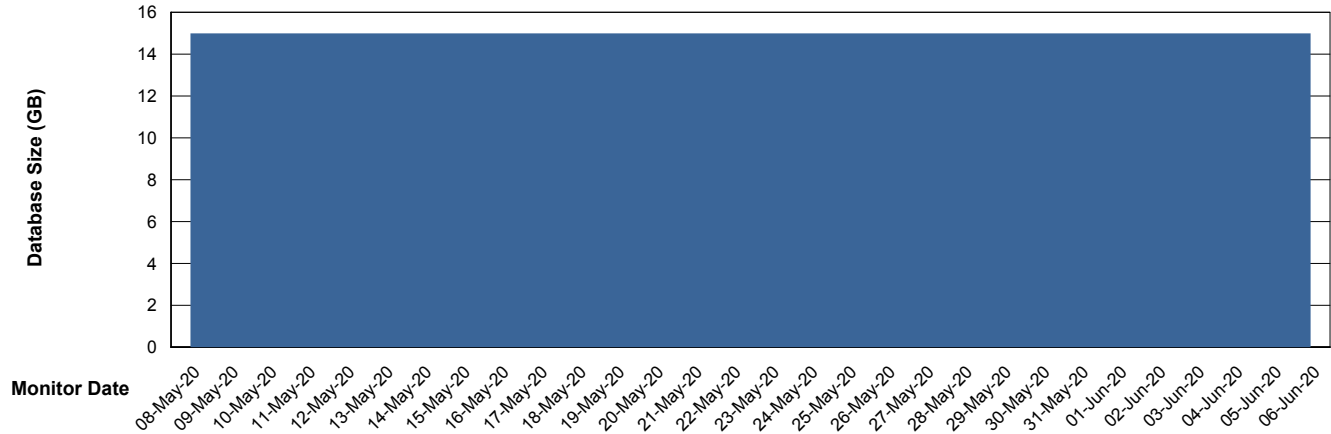

Customer ELJ Production
Database ID 72

Database Performance ELJDB_Standby

Weekly SLA Customer Report

Customer ELJ Production
Database ID 72

DATABASE SIZE ELJDB_PRD_BI

Database growth over last month

DATABASE SIZE ELJDB_Production

Database growth over last month

Weekly SLA Customer Report

Customer ELJ Production
Database ID 72

Database Tablespace ELJDB_PRD_BI

Date	Tablespace Name	Filesize (Gb)	Usedsize (Gb)	Percentage free
06-Jun-20	ABSDATA	7	6	14
	INDX	7	6	14
05-Jun-20	ABSDATA	7	6	14
	INDX	7	6	14
04-Jun-20	ABSDATA	7	6	14
	INDX	7	6	14
03-Jun-20	ABSDATA	7	6	14
	INDX	7	6	14
02-Jun-20	ABSDATA	7	6	14
	INDX	7	6	14
01-Jun-20	ABSDATA	7	6	14
	INDX	7	6	14
31-May-20	ABSDATA	7	6	14
	INDX	7	6	14