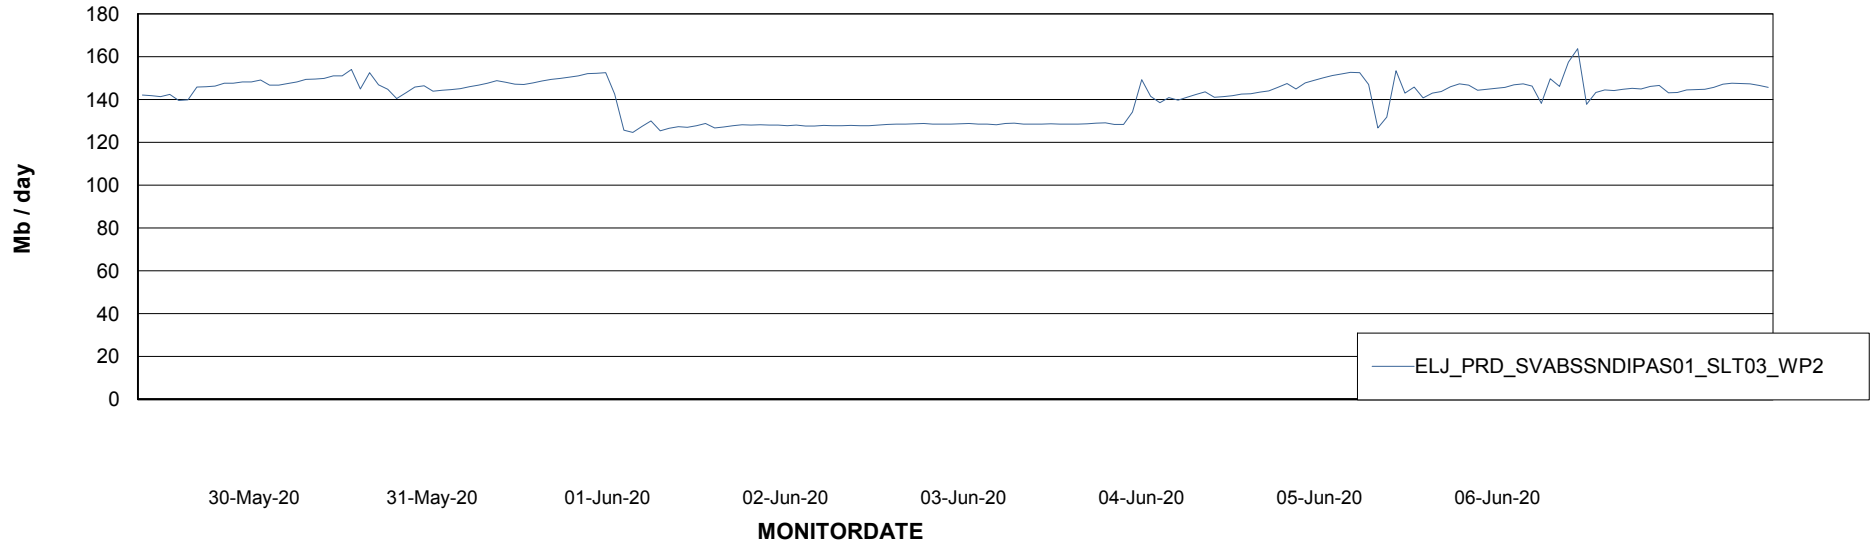

ABSSolute Application ReportServer Services

Avg memory used per ReportServer Service

Weekly SLA Customer Report

Customer ELJ Production
Database ID 72

ABSSolute Web Component Services

Avg memory used per ABS Web component