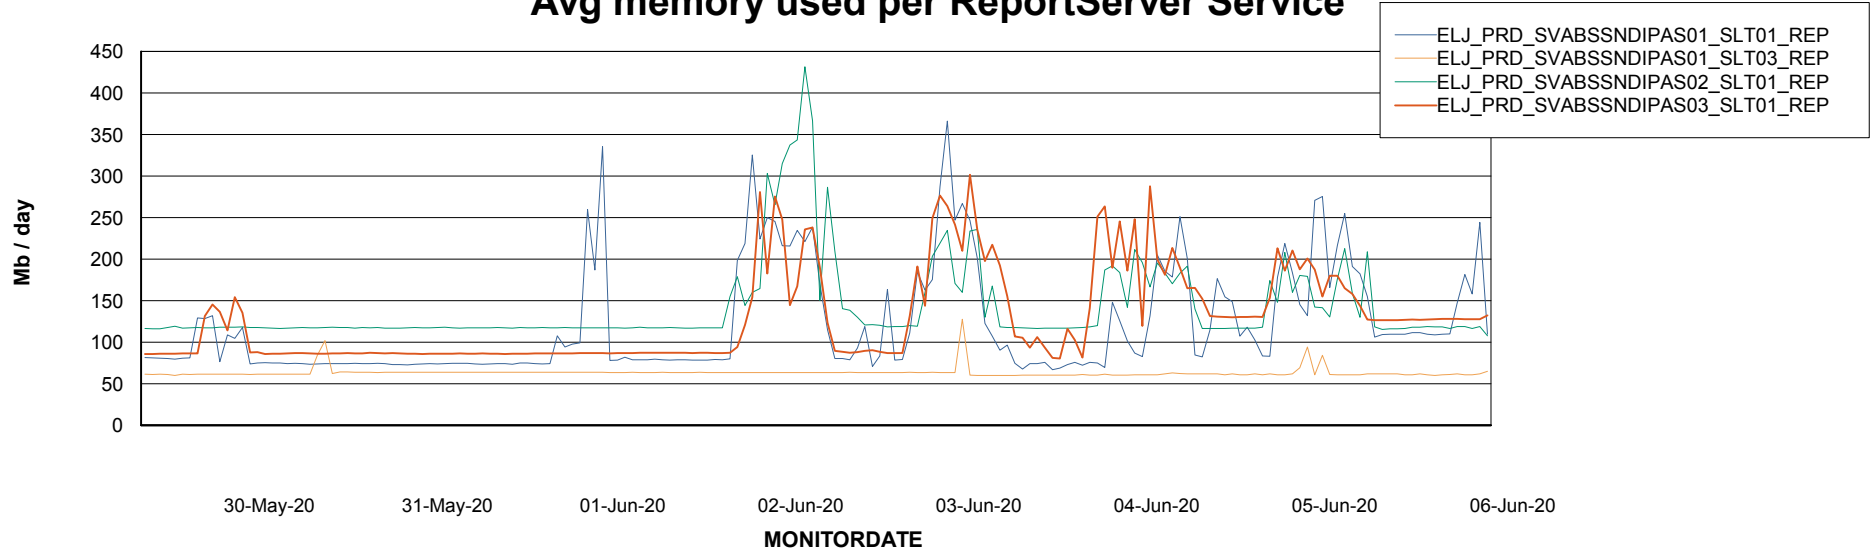

ABSSolute Application ReportServer Services

Avg memory used per ReportServer Service