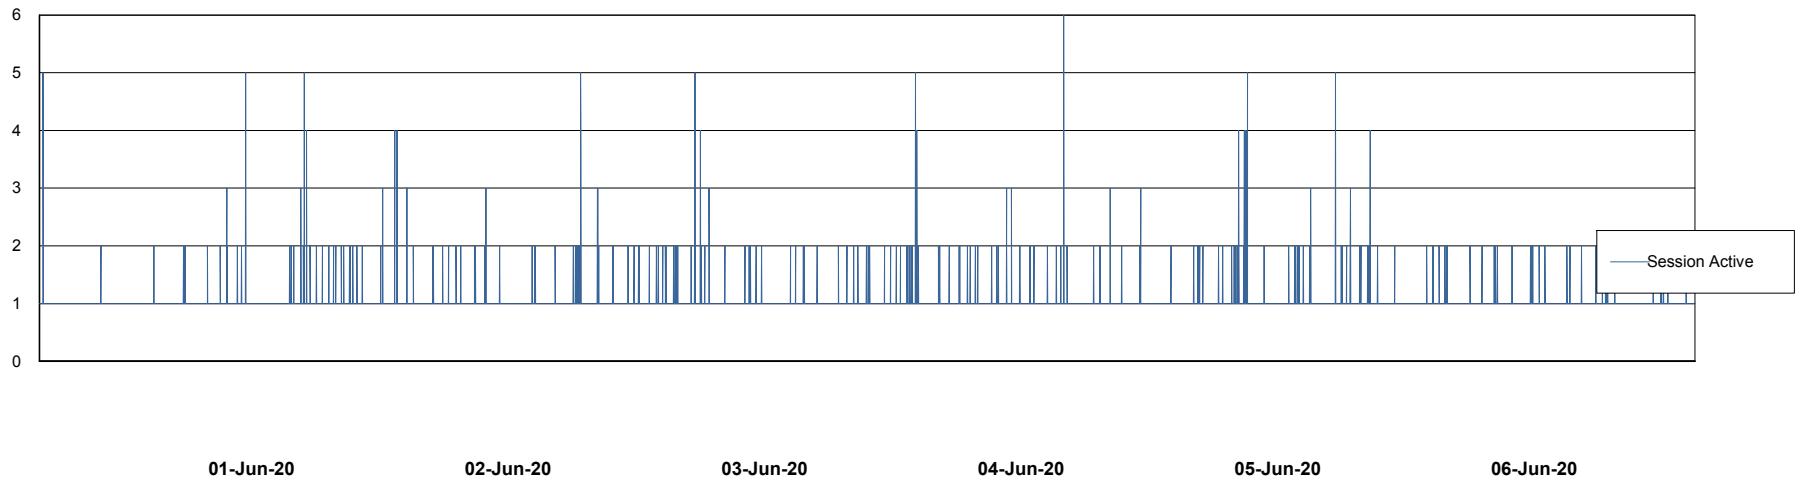

Database Performance ELJDB_Standby