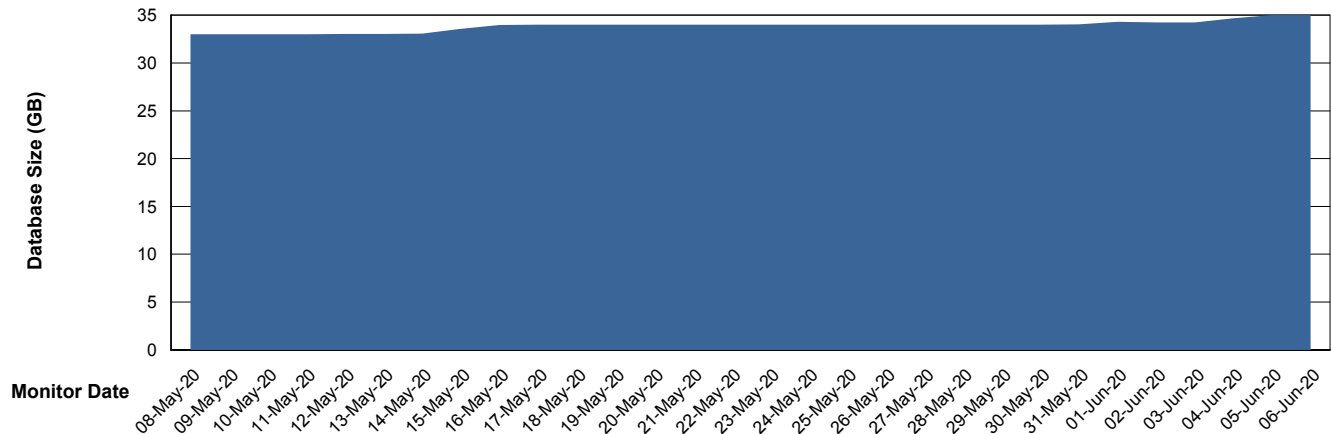

DATABASE SIZE ELJDB_Production

Database growth over last month