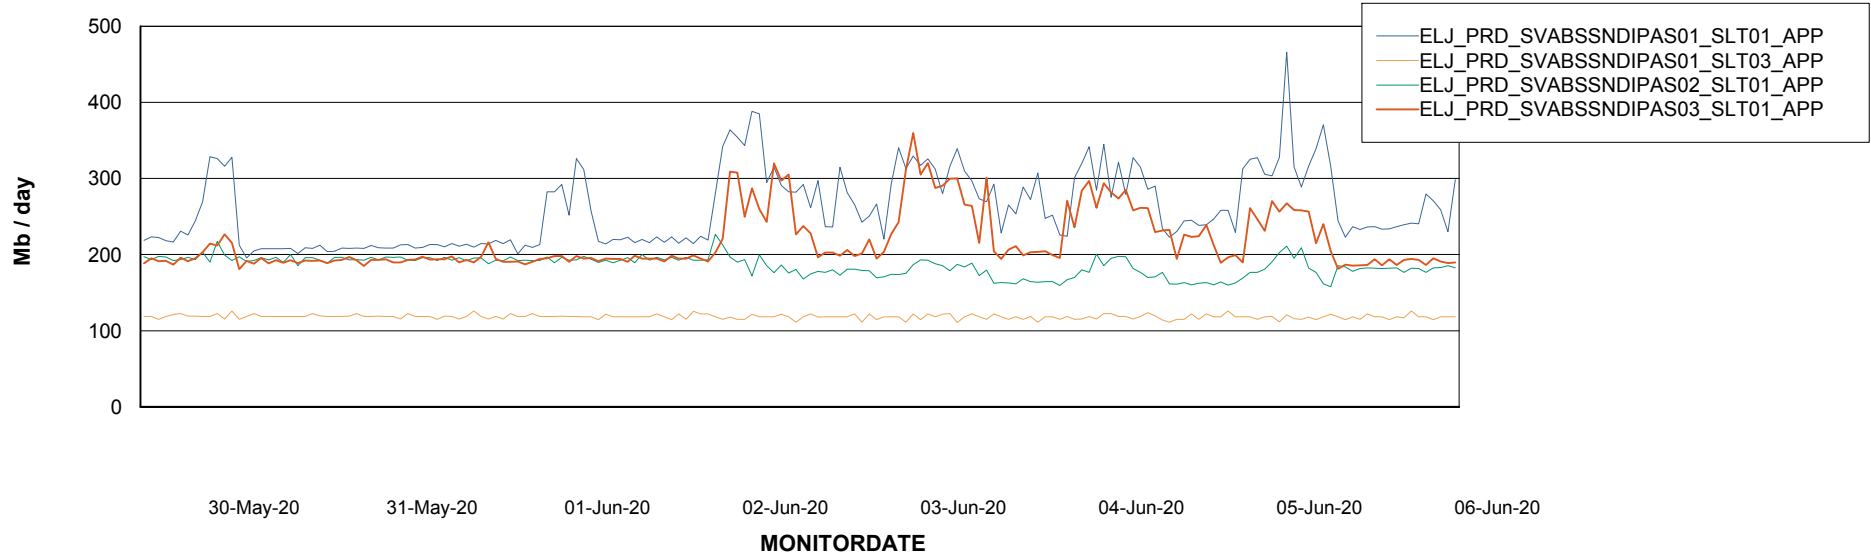

ABSSolute Application Server Services

Avg memory used per ABS Server Service