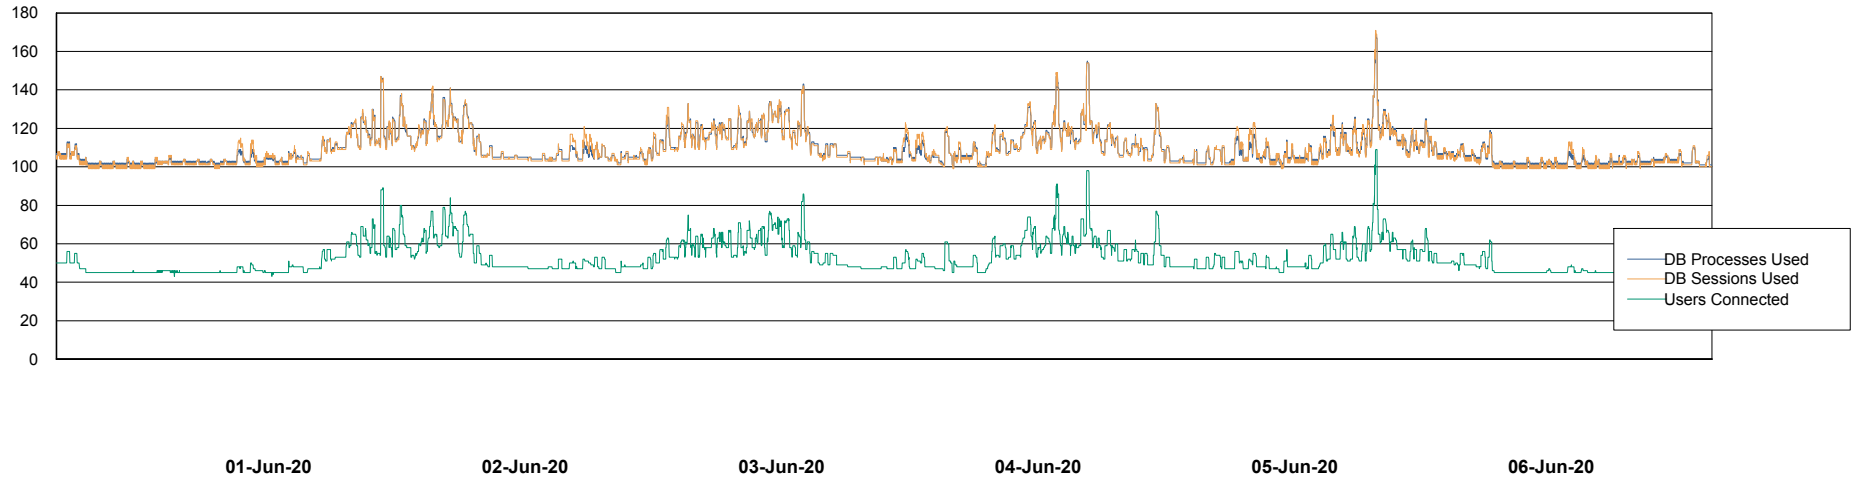

Weekly SLA Customer Report

Customer ELJ Production
Database ID 72

Database Performance ELJDB_PRD_BI

Weekly SLA Customer Report

Customer ELJ Production
Database ID 72

Database Performance ELJDB_Production

Weekly SLA Customer Report