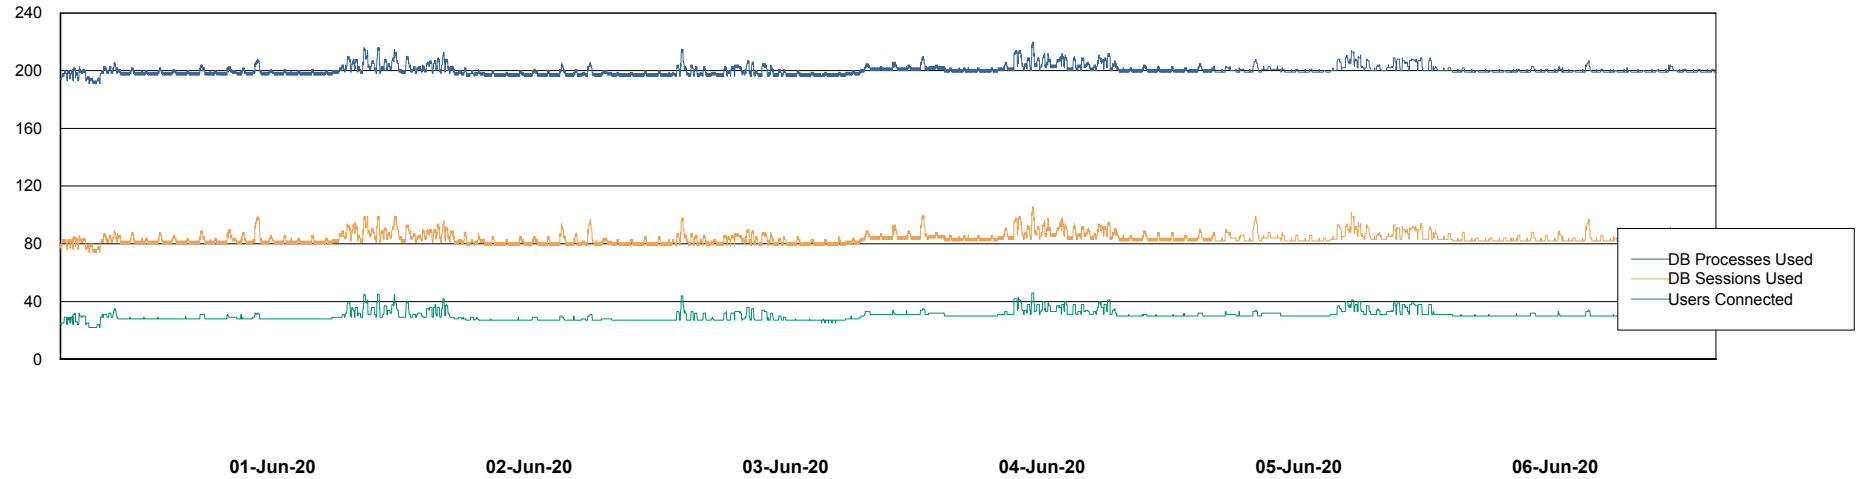

Weekly SLA Customer Report

Customer ECL Production
Database ID 77

Harddisk Usage ECL_PRD_ECL-ABS-WEB

	Free disk space on c: (%)	Total disk space on c: (Gb)
06-Jun-20	79	127
05-Jun-20	79	127
04-Jun-20	79	127
03-Jun-20	79	127
02-Jun-20	79	127
01-Jun-20	79	127
31-May-20	79	127

Weekly SLA Customer Report

Customer ECL Production
Database ID 77

Database Performance ECLDB_Production

Weekly SLA Customer Report

Customer ECL Production
Database ID 77

Database Performance ECLDB_Standby

Weekly SLA Customer Report