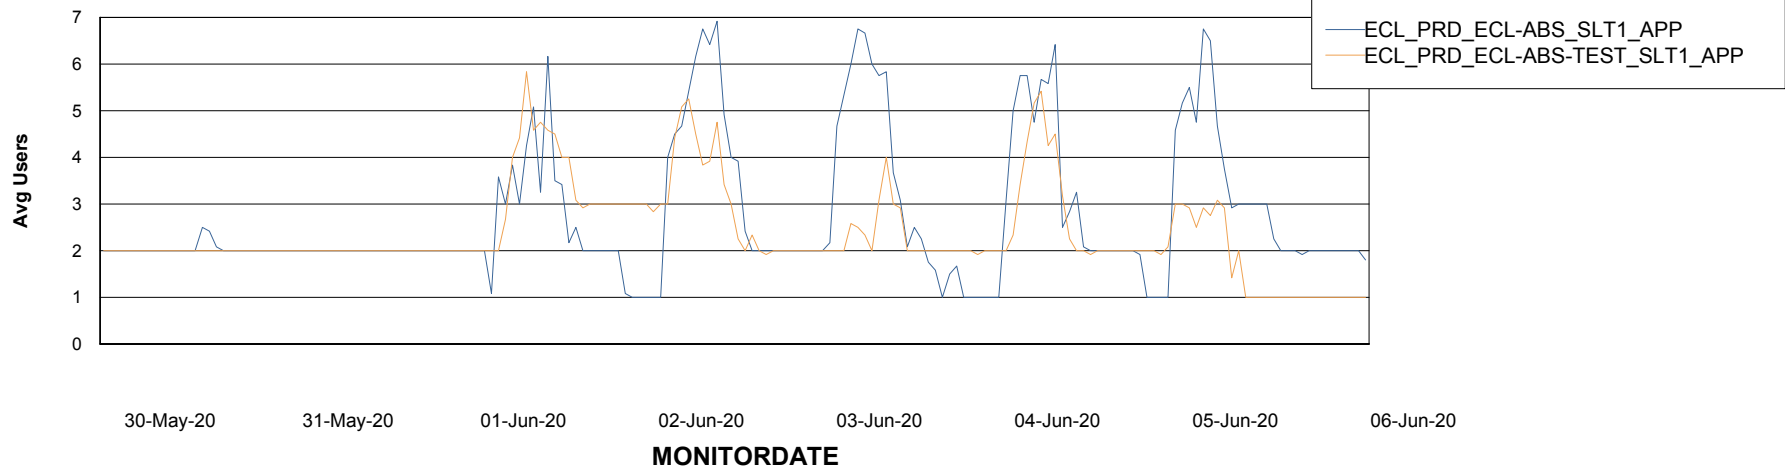

Avg users per day per ABS server