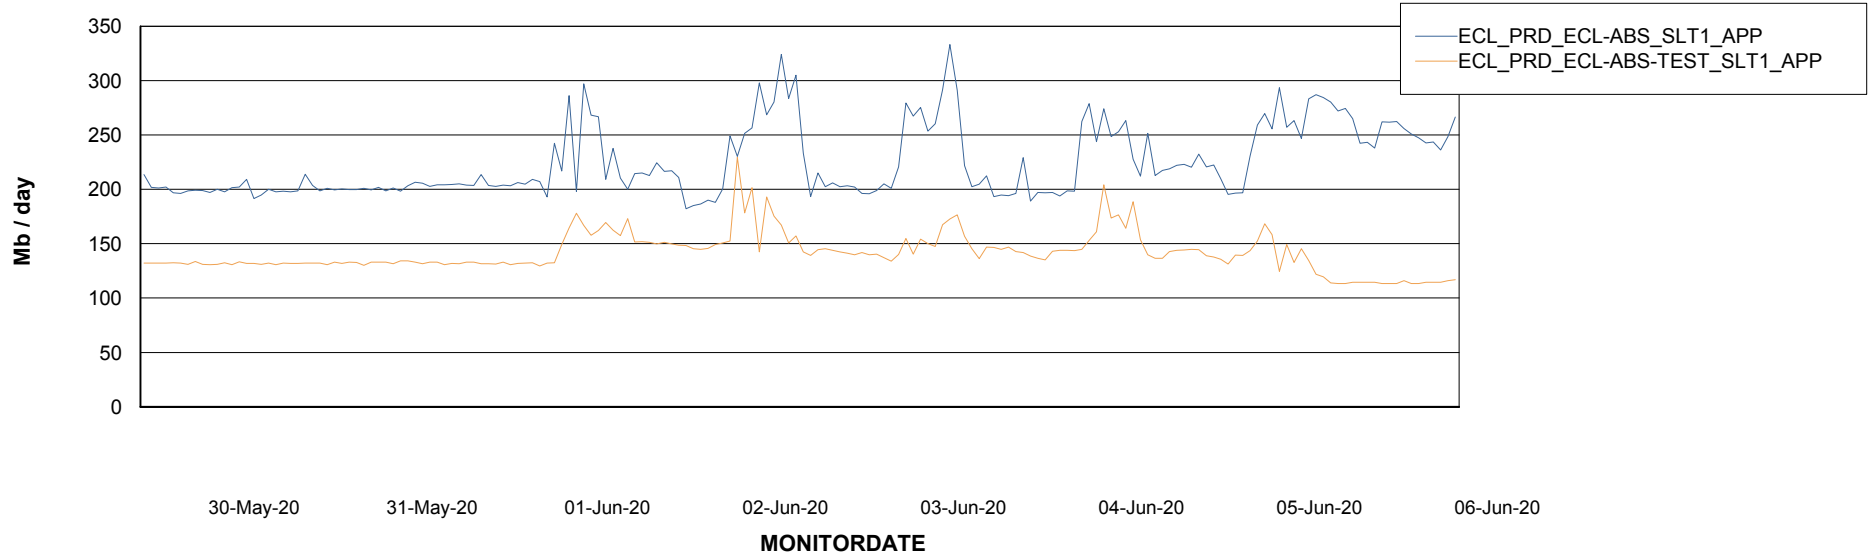

ABSSolute Application Server Services

Avg memory used per ABS Server Service