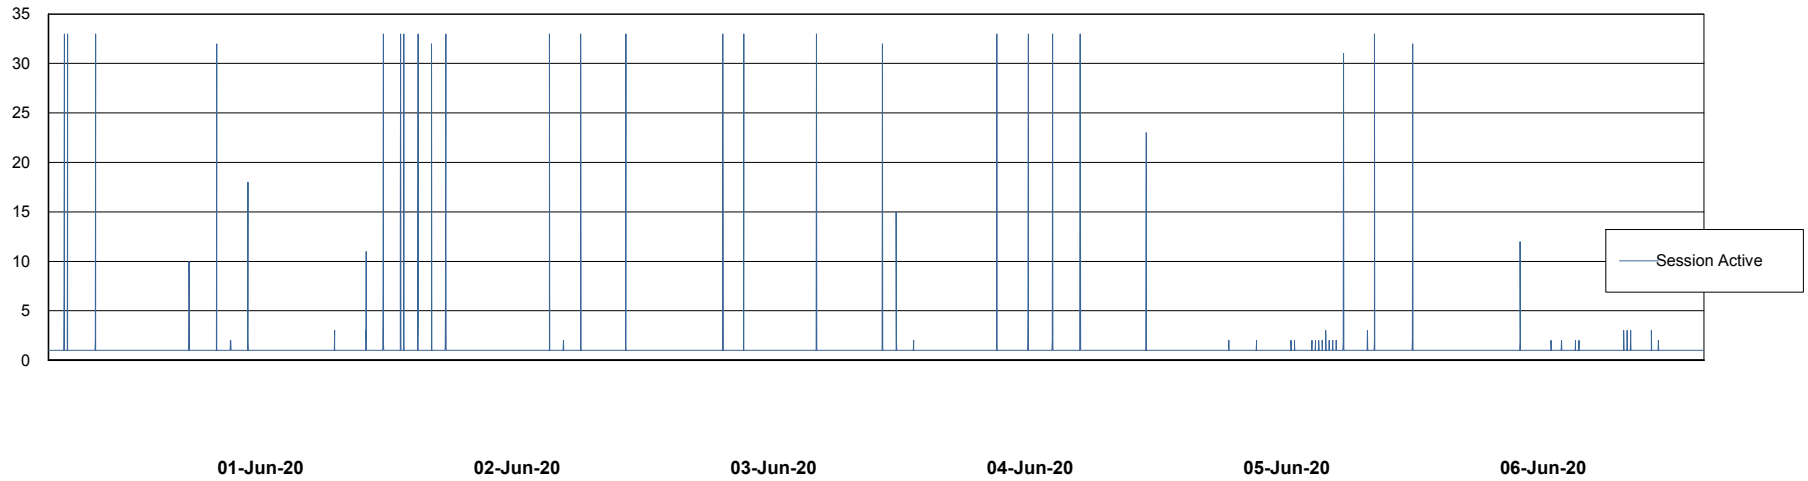

Weekly SLA Customer Report

Customer ECL Production
Database ID 77

Database Performance ECLDB_Production

Weekly SLA Customer Report

Customer ECL Production
Database ID 77

Database Performance ECLDB_Standby

Weekly SLA Customer Report

Customer ECL Production
 Database ID 77

DATABASE SIZE ECLDB_Production

Database growth over last month

Database Tablespace ECLDB_Production

Date	Tablespace Name	Filesize (Gb)	Usedsize (Gb)	Percentage free
06-Jun-20	ABSDATA	46	39	15
	INDX	8	2	75
05-Jun-20	ABSDATA	46	39	15
	INDX	8	2	75
04-Jun-20	ABSDATA	46	39	15
	INDX	8	2	75
03-Jun-20	ABSDATA	46	39	15
	INDX	8	2	75
02-Jun-20	ABSDATA	46	39	15
	INDX	8	2	75
01-Jun-20	ABSDATA	46	39	15
	INDX	8	2	75
31-May-20	ABSDATA	46	39	15
	INDX	8	2	75