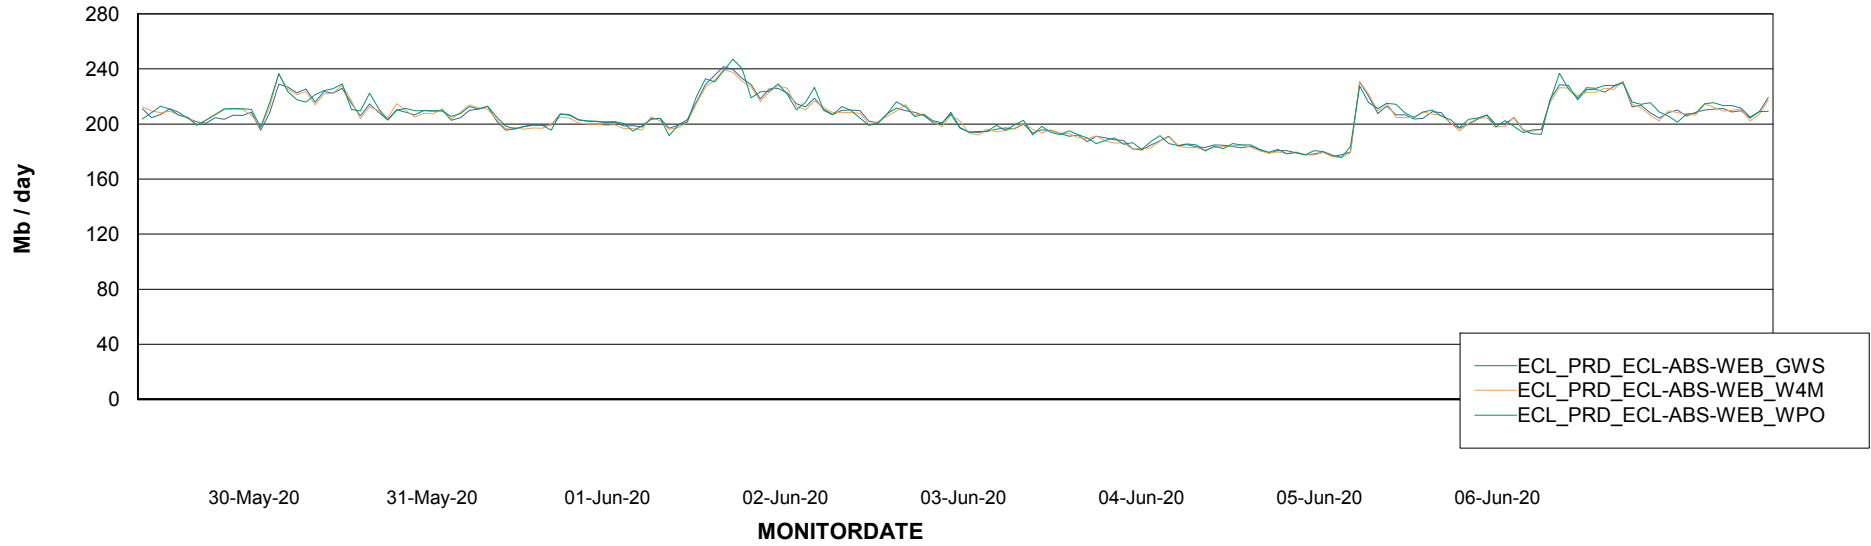

ABSolute Web Component Services

Avg memory used per ABS Web component