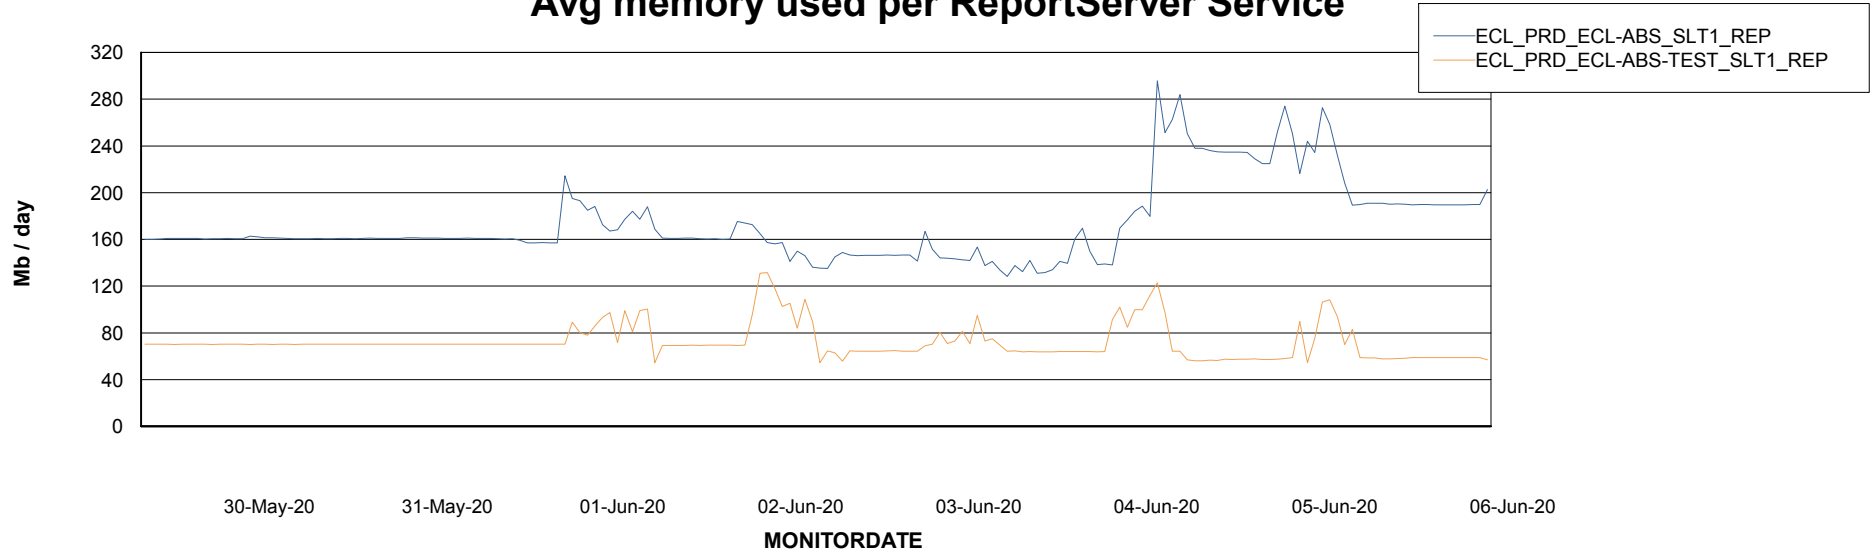

Avg memory used per ABS Server Service

Avg users per day per ABS server

Weekly SLA Customer Report

Customer ECL Production
Database ID 77

ABSSolute Application ReportServer Services

Avg memory used per ReportServer Service