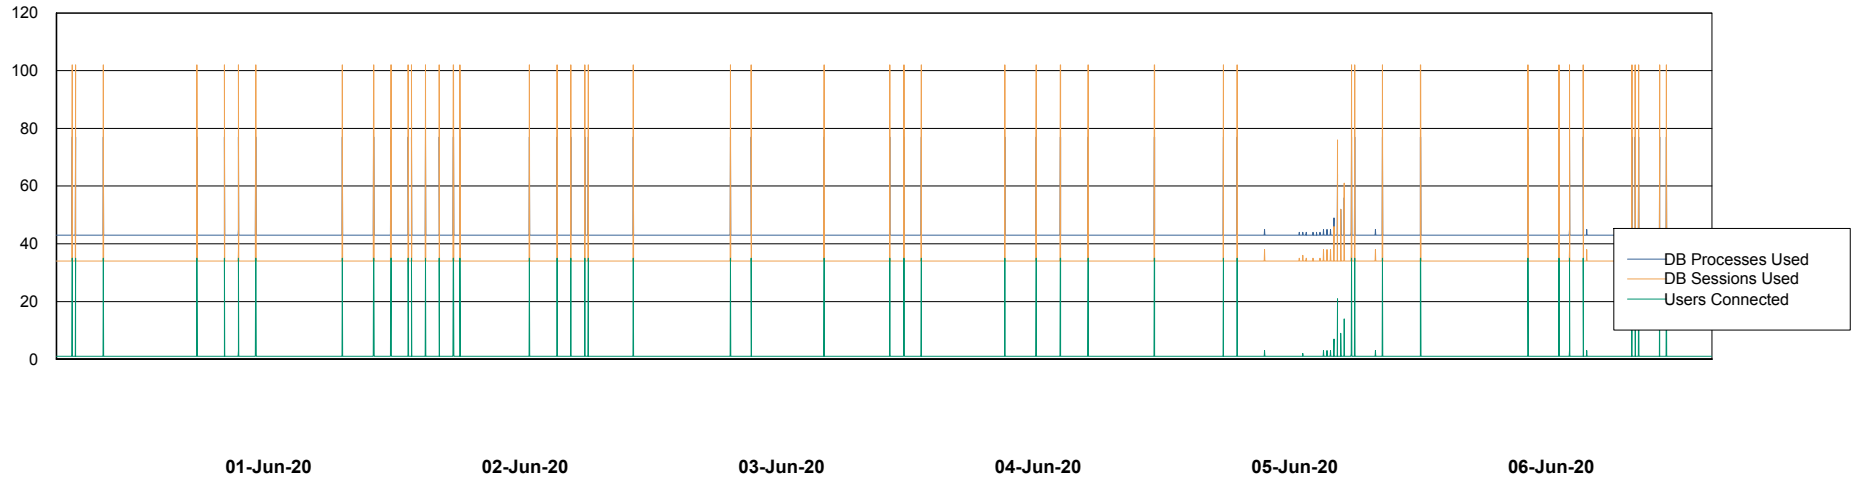

Weekly SLA Customer Report

Customer ECL Production
Database ID 77

Database Performance ECLDB_Production

Weekly SLA Customer Report

Customer ECL Production
Database ID 77

Database Performance ECLDB_Standby

Weekly SLA Customer Report