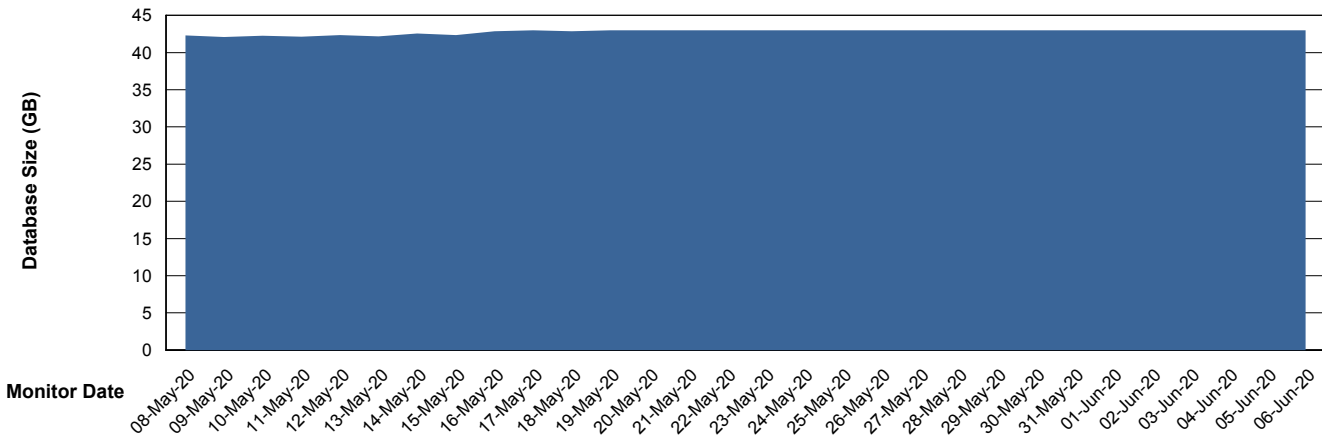

Weekly SLA Customer Report

Customer ECL Production
Database ID 77

Database Performance ECLDB_Production

Weekly SLA Customer Report

Customer ECL Production
Database ID 77

Database Performance ECLDB_Standby

Weekly SLA Customer Report

Customer ECL Production
 Database ID 77

DATABASE SIZE ECLDB_Production

Database growth over last month

Database Tablespace ECLDB_Production

Date	Tablespace Name	Filesize (Gb)	Usedsize (Gb)	Percentage free
06-Jun-20	ABSDATA	46	39	15
	INDX	8	2	75
05-Jun-20	ABSDATA	46	39	15
	INDX	8	2	75
04-Jun-20	ABSDATA	46	39	15
	INDX	8	2	75
03-Jun-20	ABSDATA	46	39	15
	INDX	8	2	75
02-Jun-20	ABSDATA	46	39	15
	INDX	8	2	75
01-Jun-20	ABSDATA	46	39	15
	INDX	8	2	75
31-May-20	ABSDATA	46	39	15
	INDX	8	2	75