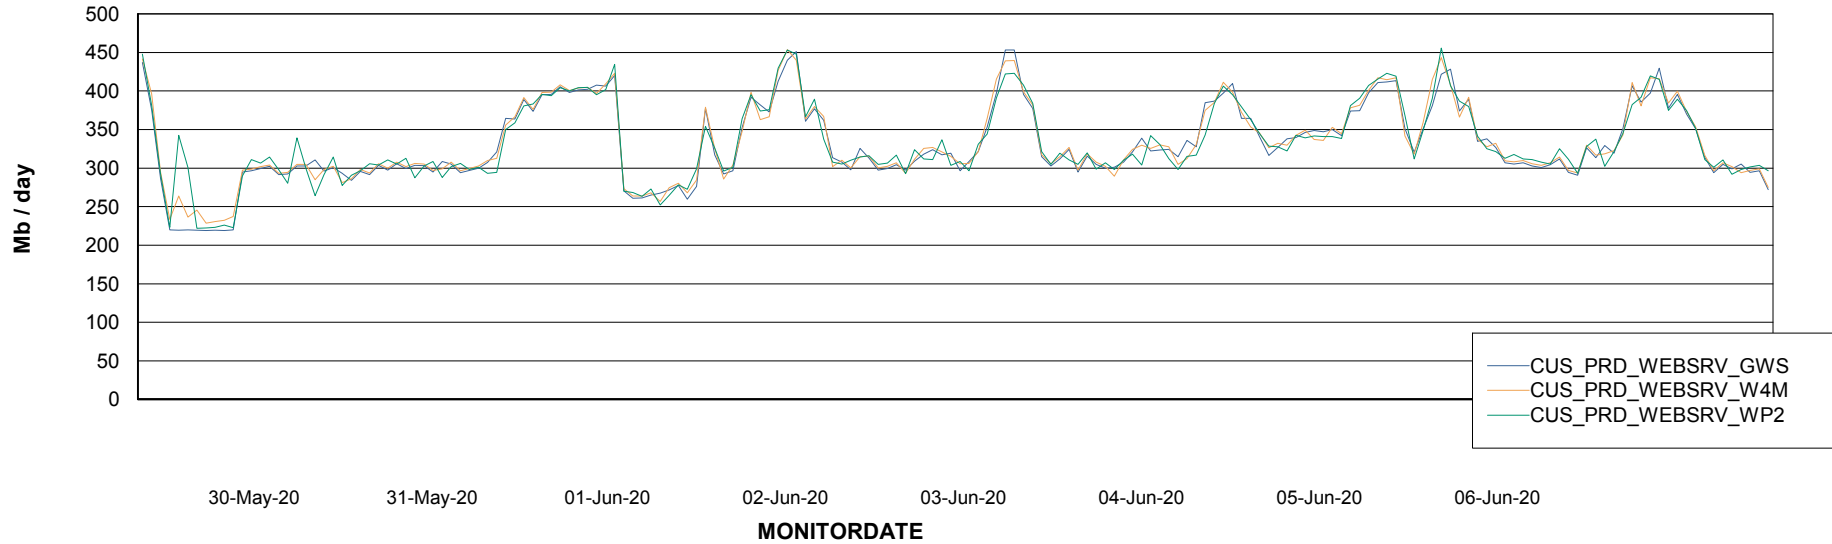

ABSolute Web Component Services

Avg memory used per ReportServer Service

Weekly SLA Customer Report

Customer CUS Production
Database ID 84

ABSSolute Web Component Services

Avg memory used per ABS Web component