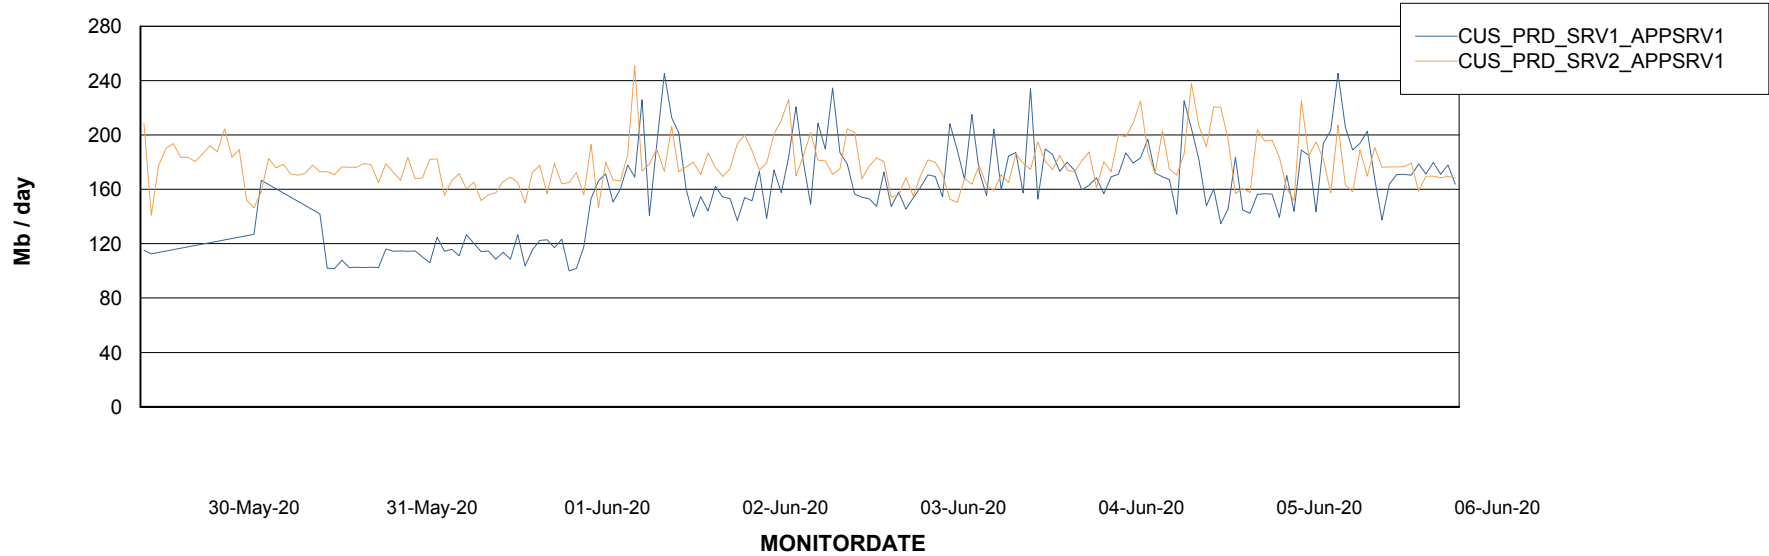

ABSSolute Application Server Services

Avg memory used per ABS Server Service