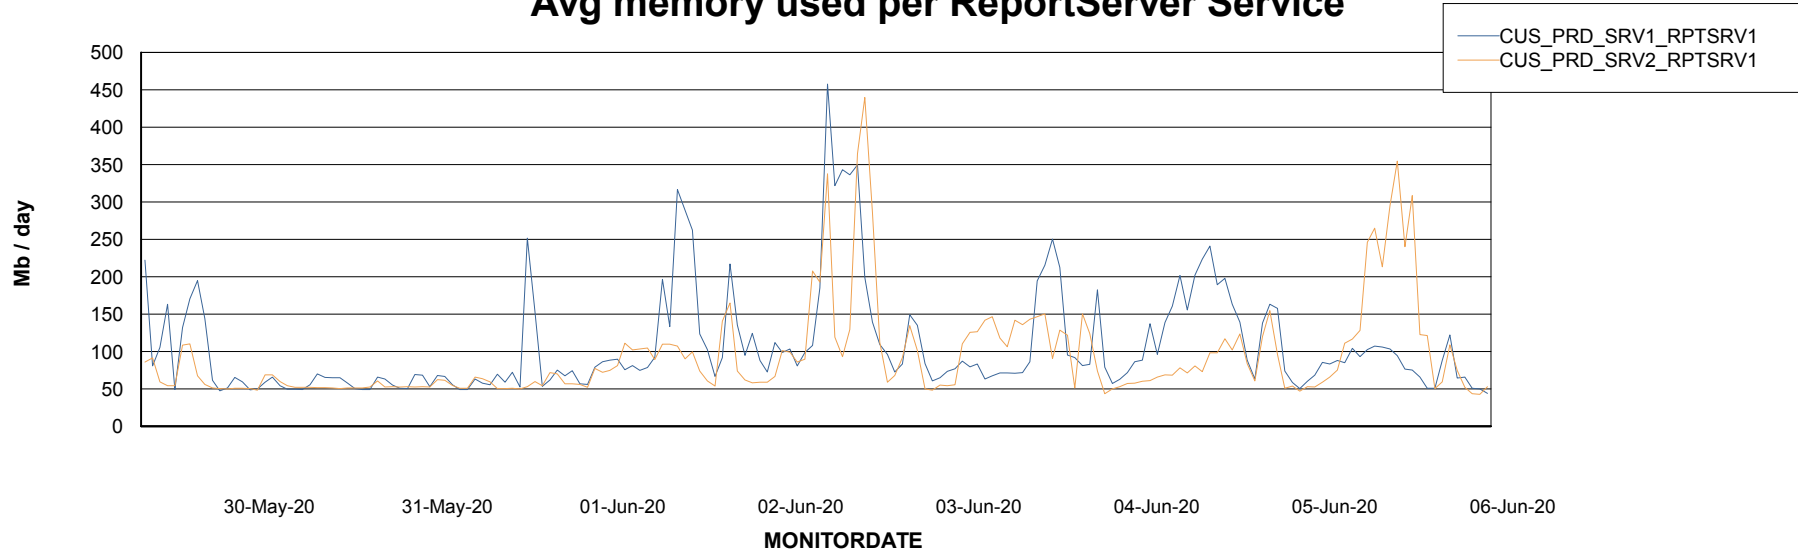

ABSolute Web Component Services

Avg memory used per ReportServer Service