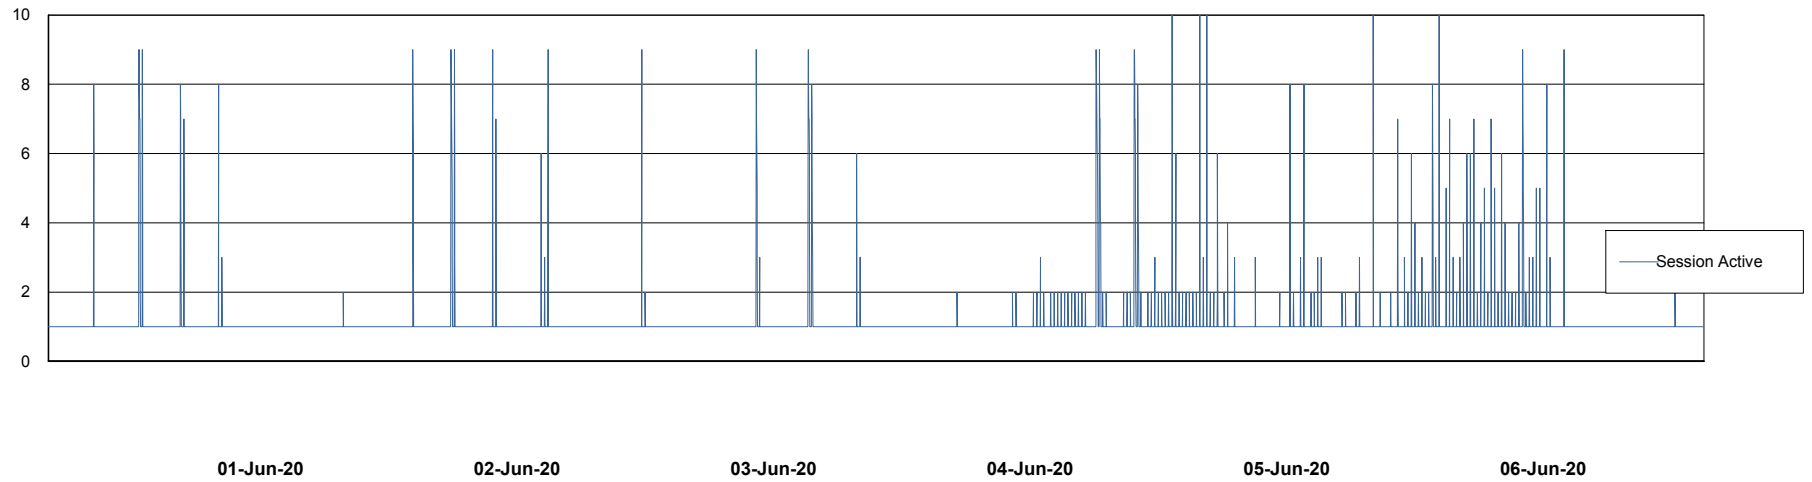

Weekly SLA Customer Report

Customer CUS Production
Database ID 84

Database Performance CUS_ProdDB_Primary

Weekly SLA Customer Report

Customer CUS Production
Database ID 84

Database Performance CUS_ProdDB_Standby