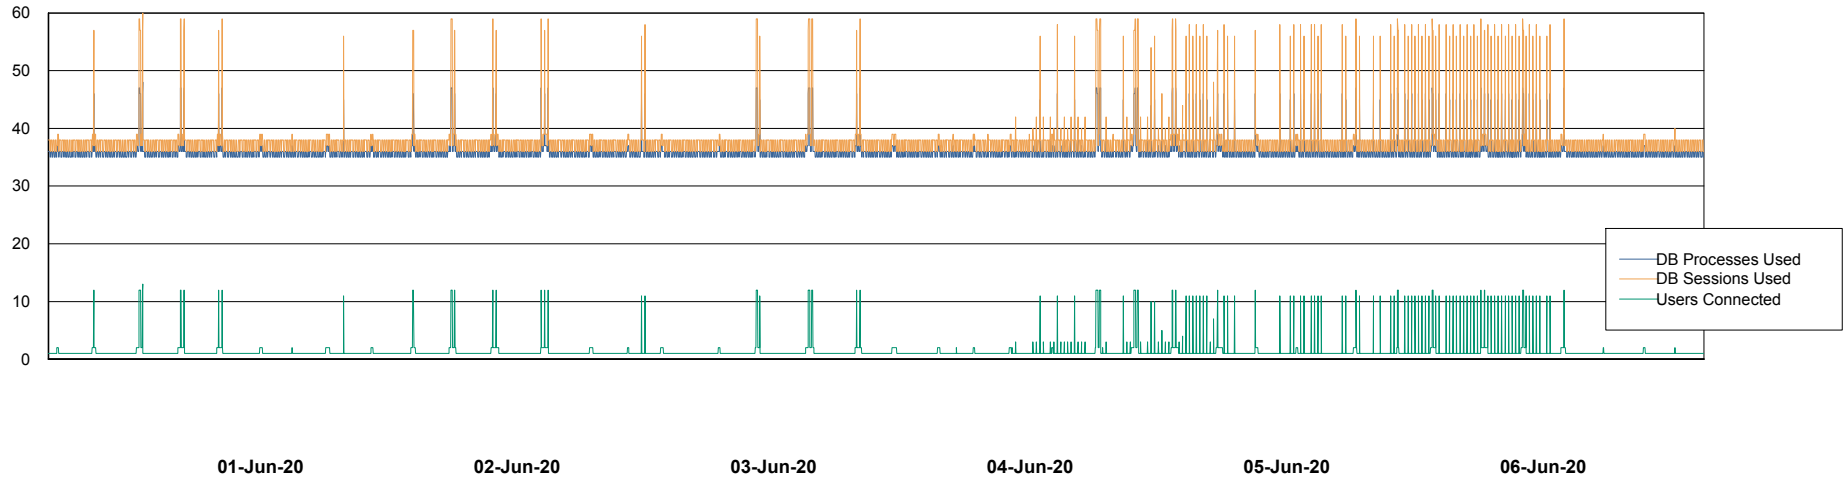

Weekly SLA Customer Report

Customer CUS Production
Database ID 84

Database Performance CUS_ProdDB_Primary

Weekly SLA Customer Report

Customer CUS Production
Database ID 84

Database Performance CUS_ProdDB_Standby