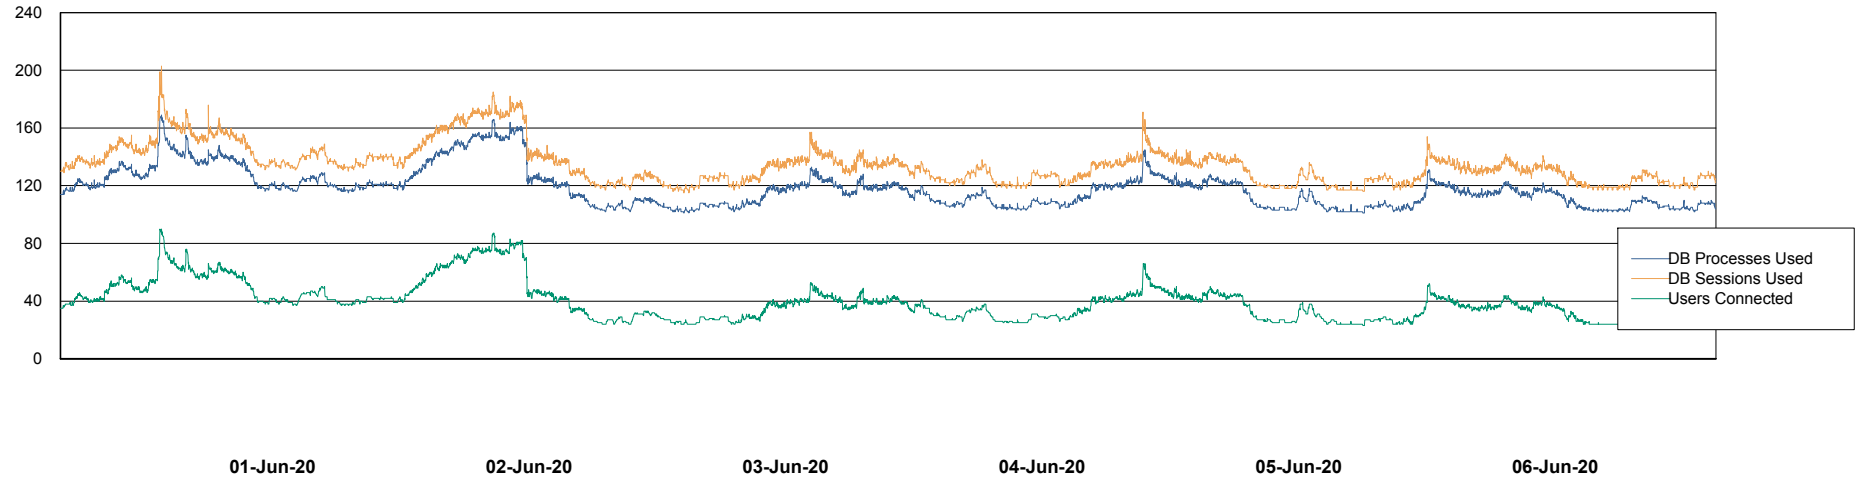

Harddisk Usage CUS_StandByDBSrv_ABSDB2

	Free disk space on c: (%)	Total disk space on c: (Gb)	Free disk space on d: (%)	Total disk space on d: (Gb)
06-Jun-20	71	199	56	1,024
05-Jun-20	71	199	56	1,024
04-Jun-20	71	199	56	1,024
03-Jun-20	71	199	56	1,024
02-Jun-20	71	199	57	1,024
01-Jun-20	71	199	57	1,024
31-May-20	71	199	57	1,024

Weekly SLA Customer Report

Customer CUS Production
Database ID 84

Database Performance CUS_ProdDB_Primary

Weekly SLA Customer Report

Customer CUS Production
Database ID 84

Database Performance CUS_ProdDB_Standby