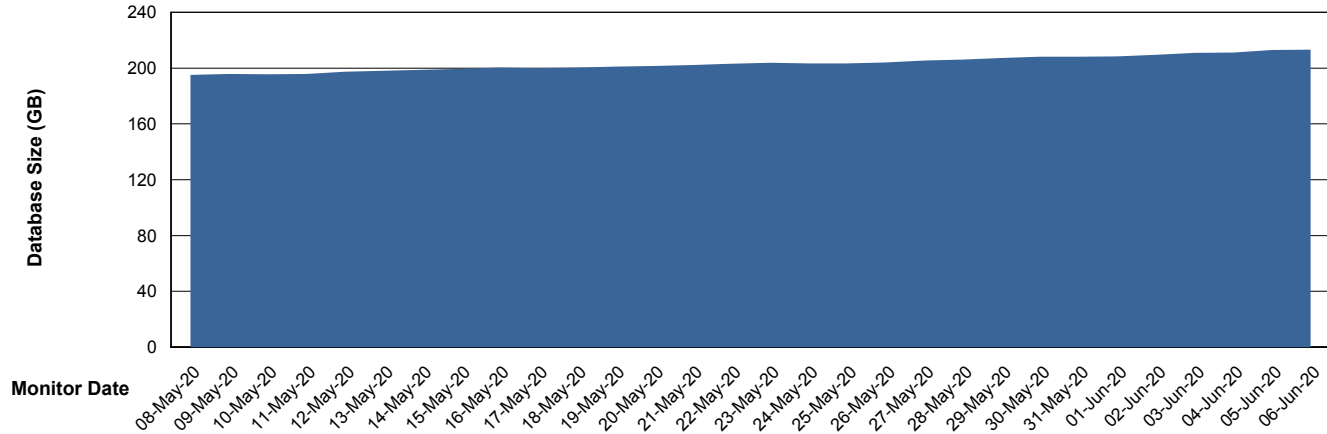

Weekly SLA Customer Report

Customer CUS Production
Database ID 84

Database Performance CUS_ProdDB_Primary

Weekly SLA Customer Report

Customer CUS Production
Database ID 84

Database Performance CUS_ProdDB_Standby

Weekly SLA Customer Report

Customer CUS Production
 Database ID 84

DATABASE SIZE CUS_ProdDB_Primary

Database growth over last month

Database Tablespace CUS_ProdDB_Primary

Date	Tablespace Name	Filesize (Gb)	Usedsize (Gb)	Percentage free
06-Jun-20	ABSDATA	129	86	33
	INDX	132	109	17
05-Jun-20	ABSDATA	129	86	33
	INDX	132	109	17
04-Jun-20	ABSDATA	129	86	33
	INDX	132	109	17
03-Jun-20	ABSDATA	129	85	34
	INDX	132	109	17
02-Jun-20	ABSDATA	129	84	35
	INDX	132	108	18
01-Jun-20	ABSDATA	129	84	35
	INDX	132	108	18
31-May-20	ABSDATA	129	84	35
	INDX	132	108	18