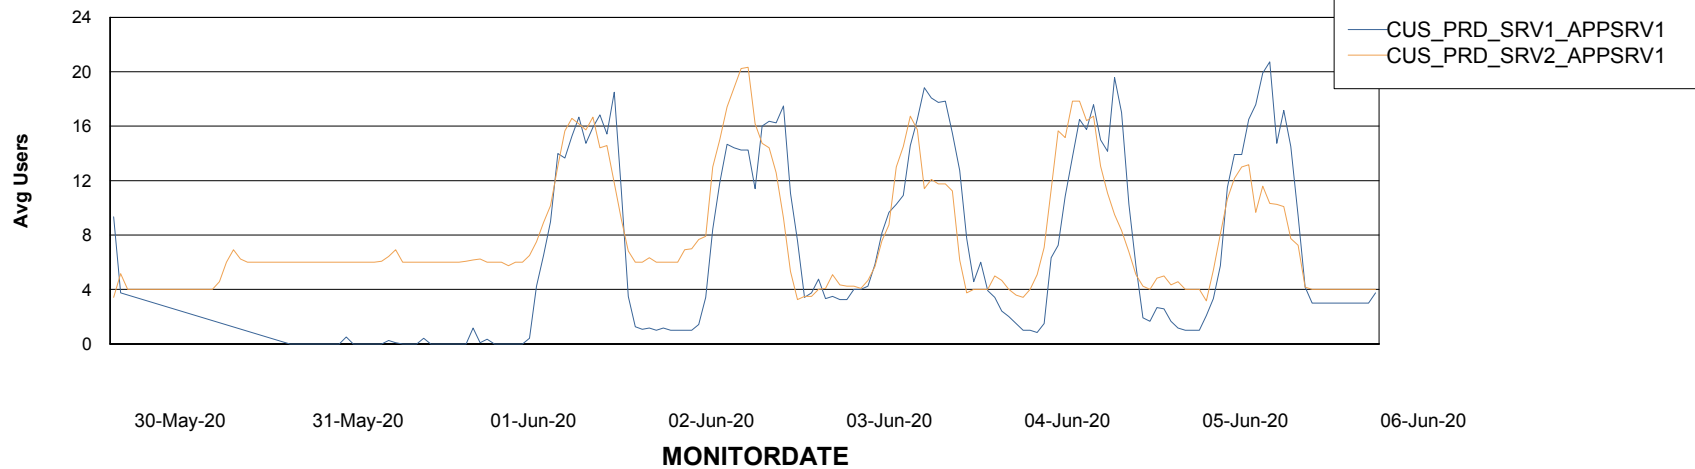

Weekly SLA Customer Report

Customer CUS Production
Database ID 84

ABSSolute Application Server Services

Avg memory used per ABS Server Service

Avg users per day per ABS server

Weekly SLA Customer Report

Customer CUS Production
Database ID 84