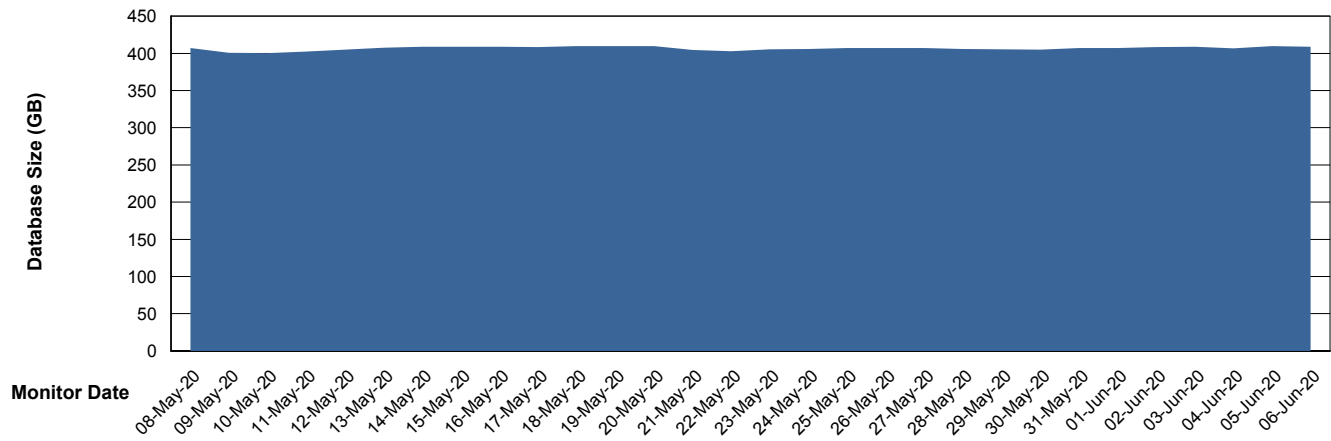

Weekly SLA Customer Report

Customer BNL_Production
Database ID 83

Database Performance BNLDB_FUT_FutureLive

Weekly SLA Customer Report

Customer BNL_Production
Database ID 83

Database Performance BNLDB_FUT_Standby

Weekly SLA Customer Report

Customer BNL_Production
Database ID 83

Database Performance BNLDB_Production

Weekly SLA Customer Report

Customer BNL_Production
Database ID 83

DATABASE SIZE BNLDB_FUT_FutureLive

Database growth over last month

DATABASE SIZE BNLDB_Production

Database growth over last month

Weekly SLA Customer Report

Customer BNL_Production
Database ID 83

Database Tablespace BNLDB_FUT_FutureLive

Date	Tablespace Name	Filesize (Gb)	Usedsize (Gb)	Percentage free
06-Jun-20	ABSDATA	116	90	22
	INDX	172	54	69
05-Jun-20	ABSDATA	116	90	22
	INDX	172	54	69
04-Jun-20	ABSDATA	116	90	22
	INDX	172	54	69
03-Jun-20	ABSDATA	116	90	22
	INDX	172	54	69
02-Jun-20	ABSDATA	116	94	19
	INDX	172	54	69
01-Jun-20	ABSDATA	116	94	19
	INDX	172	54	69
31-May-20	ABSDATA	116	94	19
	INDX	172	54	69