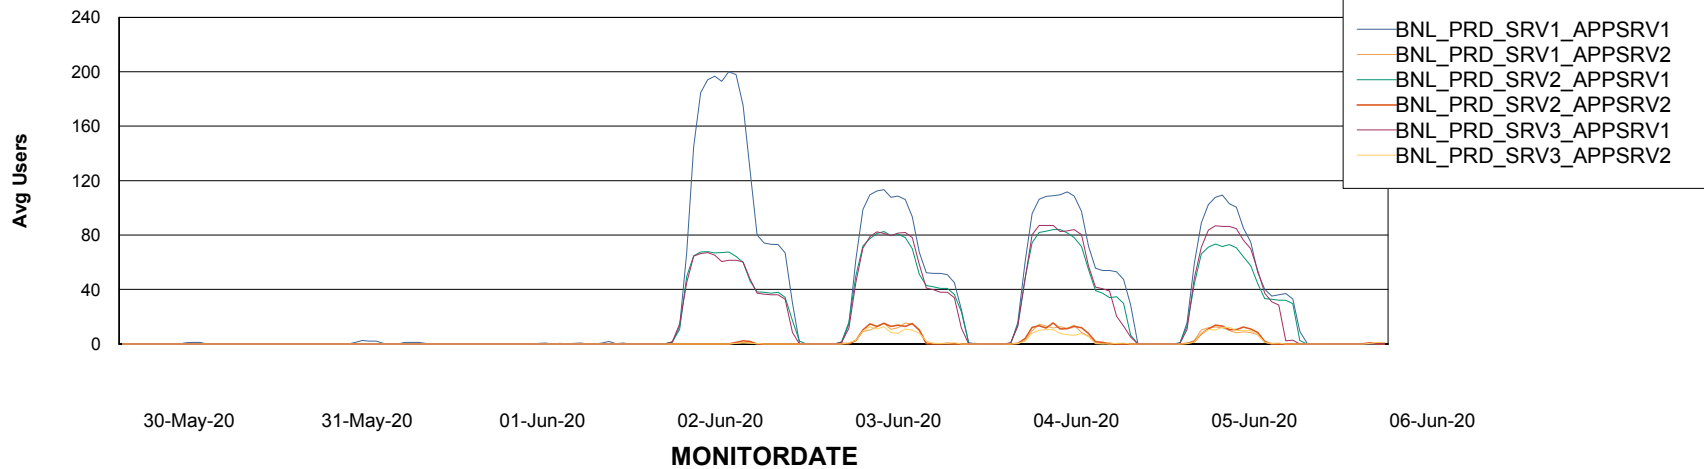

Avg users per day per ABS server