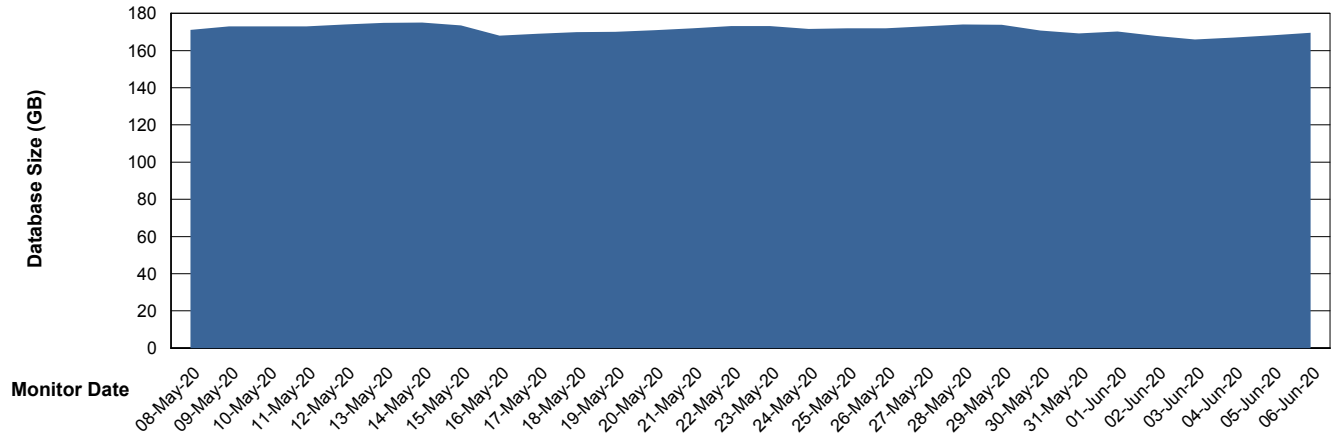

Weekly SLA Customer Report

Customer BNL_Production
Database ID 83

Database Performance BNLDB_FUT_FutureLive

Weekly SLA Customer Report

Customer BNL_Production
Database ID 83

Database Performance BNLDB_FUT_Standby

Weekly SLA Customer Report

Customer BNL_Production
Database ID 83

Database Performance BNLDB_Production

Weekly SLA Customer Report

Customer BNL_Production
Database ID 83

DATABASE SIZE BNLDB_FUT_FutureLive

Database growth over last month

DATABASE SIZE BNLDB_Production

Database growth over last month

Weekly SLA Customer Report

Customer BNL_Production
Database ID 83

Database Tablespace BNLDB_FUT_FutureLive

Date	Tablespace Name	Filesize (Gb)	Usedsize (Gb)	Percentage free
06-Jun-20	ABSDATA	116	90	22
	INDX	172	54	69
05-Jun-20	ABSDATA	116	90	22
	INDX	172	54	69
04-Jun-20	ABSDATA	116	90	22
	INDX	172	54	69
03-Jun-20	ABSDATA	116	90	22
	INDX	172	54	69
02-Jun-20	ABSDATA	116	94	19
	INDX	172	54	69
01-Jun-20	ABSDATA	116	94	19
	INDX	172	54	69
31-May-20	ABSDATA	116	94	19
	INDX	172	54	69