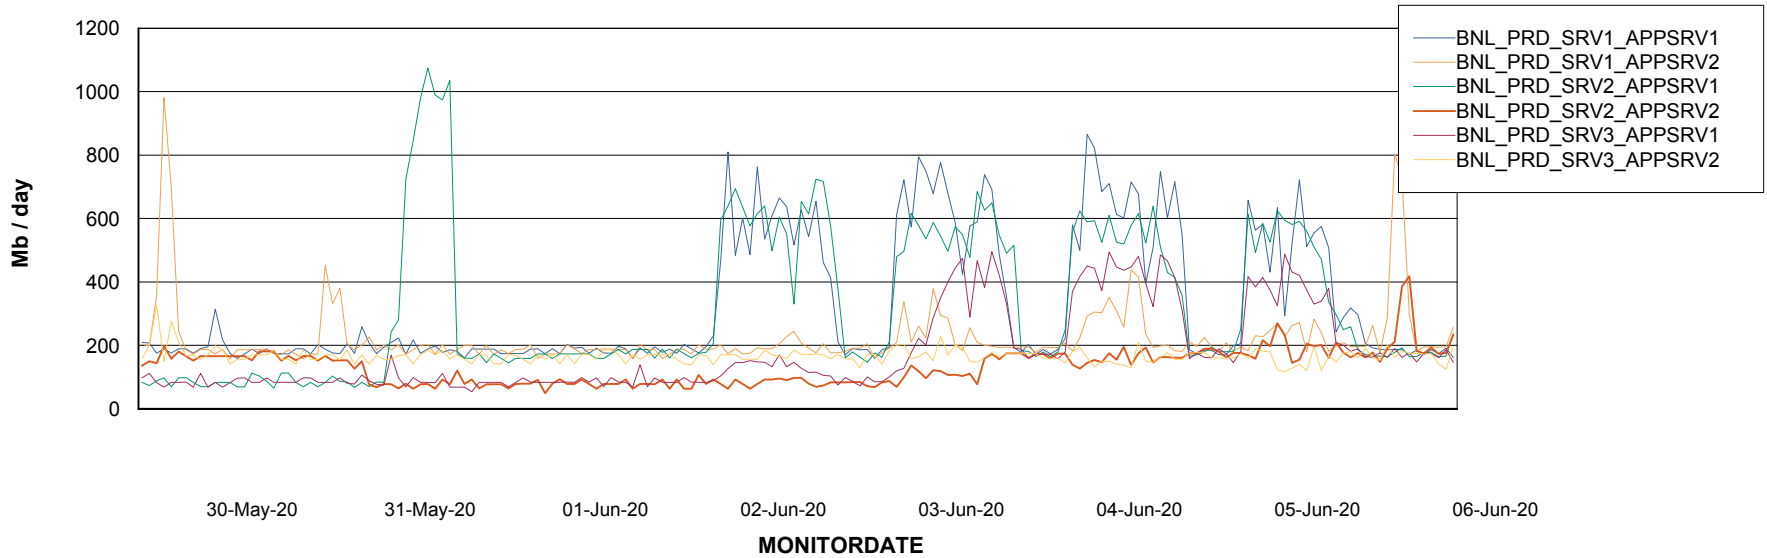

Weekly SLA Customer Report

Customer BNL_Production
 Database ID 83

Database Tablespace BNLDB_Production

Date	Tablespace Name	Filesize (Gb)	Usedsize (Gb)	Percentage free
06-Jun-20	ABSDATA	106	86	19
	INDX	340	295	13
05-Jun-20	ABSDATA	106	86	19
	INDX	340	295	13
04-Jun-20	ABSDATA	106	86	19
	INDX	340	295	13
03-Jun-20	ABSDATA	106	86	19
	INDX	340	295	13
02-Jun-20	ABSDATA	106	87	18
	INDX	340	295	13
01-Jun-20	ABSDATA	106	87	18
	INDX	340	294	14
31-May-20	ABSDATA	106	87	18
	INDX	340	294	14

Standby Database Health BNL_Production

Recovery lag for last 7 days

Weekly SLA Customer Report

Customer BNL_Production
Database ID 83

ABSSolute Application Server Services

Avg memory used per ABS Server Service