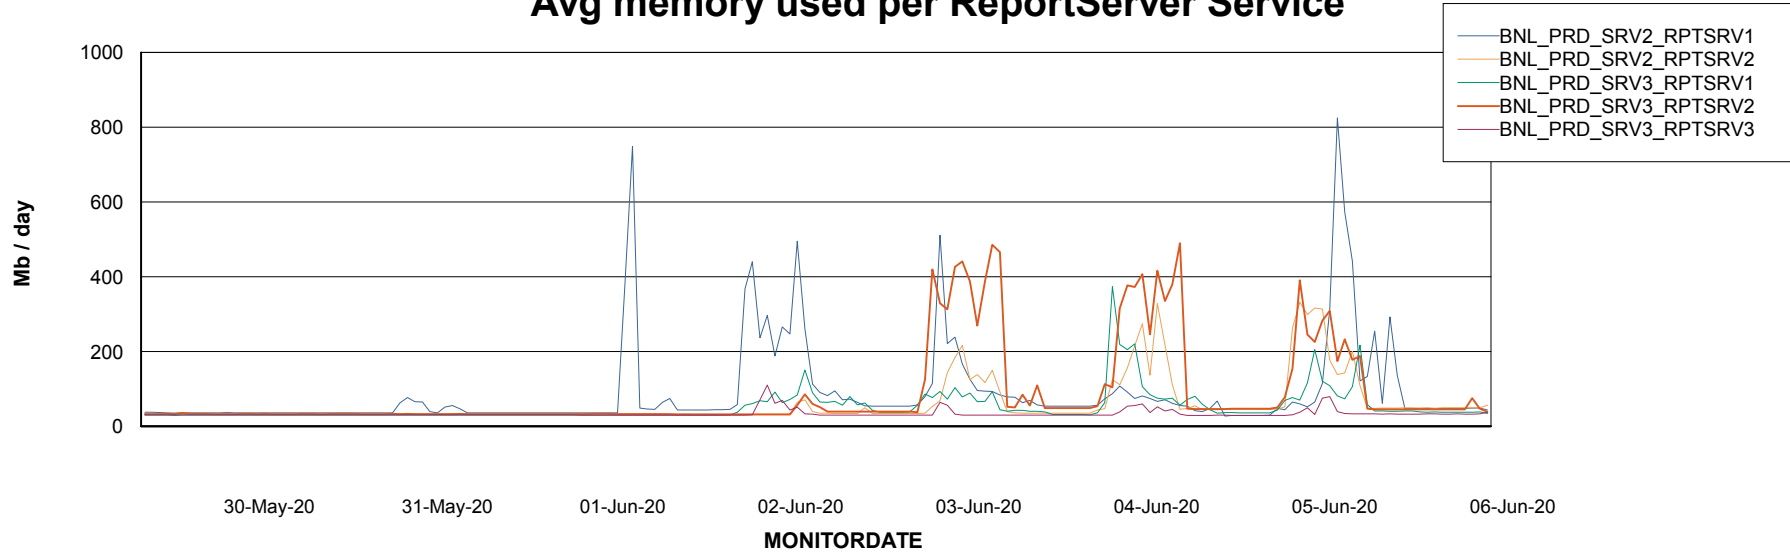

Avg users per day per ABS server

Weekly SLA Customer Report

Customer BNL_Production
Database ID 83

ABSSolute Web Component Services

Avg memory used per ReportServer Service

Disaster per ABS component