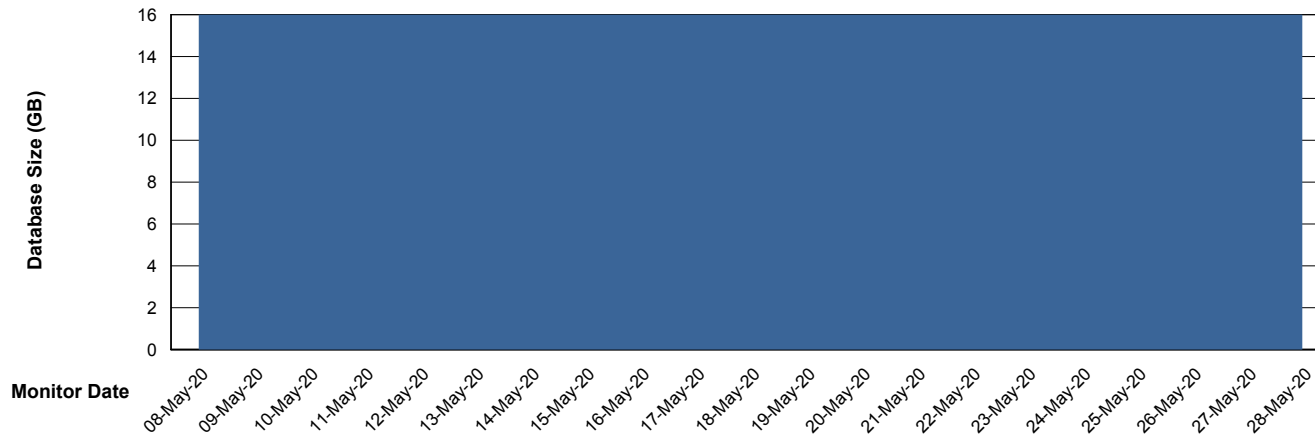

Weekly SLA Customer Report

Customer BCM_Production
Database ID 81

DATABASE SIZE BCMDB_ABS1 Production Database

Database growth over last month

Weekly SLA Customer Report

Customer BCM_Production
Database ID 81

Standby Database Health BCM_Production

Recovery lag for last 7 days

Weekly SLA Customer Report

Customer BCM_Production
Database ID 81

ABSSolute Application Server Services

Avg memory used per ABS Server Service