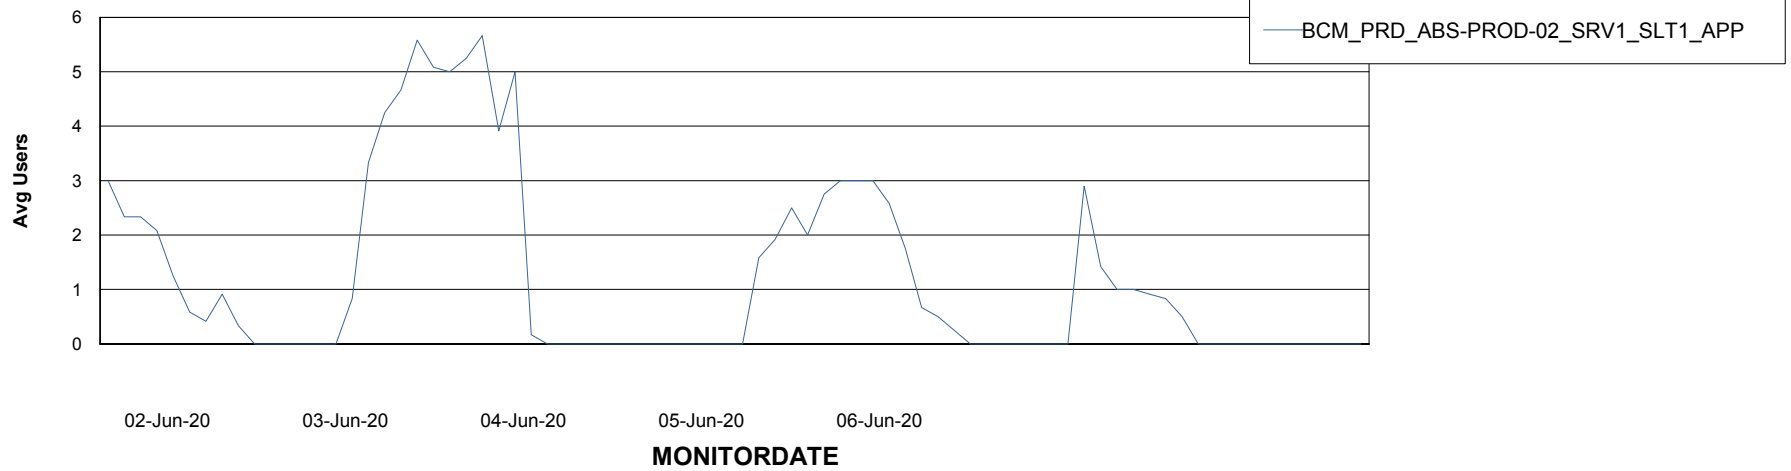

Standby Database Health BCM_Production

Recovery lag for last 7 days

Weekly SLA Customer Report

Customer BCM_Production
Database ID 81

ABSSolute Application Server Services

Avg memory used per ABS Server Service

Avg users per day per ABS server

Weekly SLA Customer Report

Customer BCM_Production
Database ID 81

ABSSolute Web Component Services

Avg memory used per ABS Web component

Weekly SLA Customer Report

Customer BCM_Production
Database ID 81