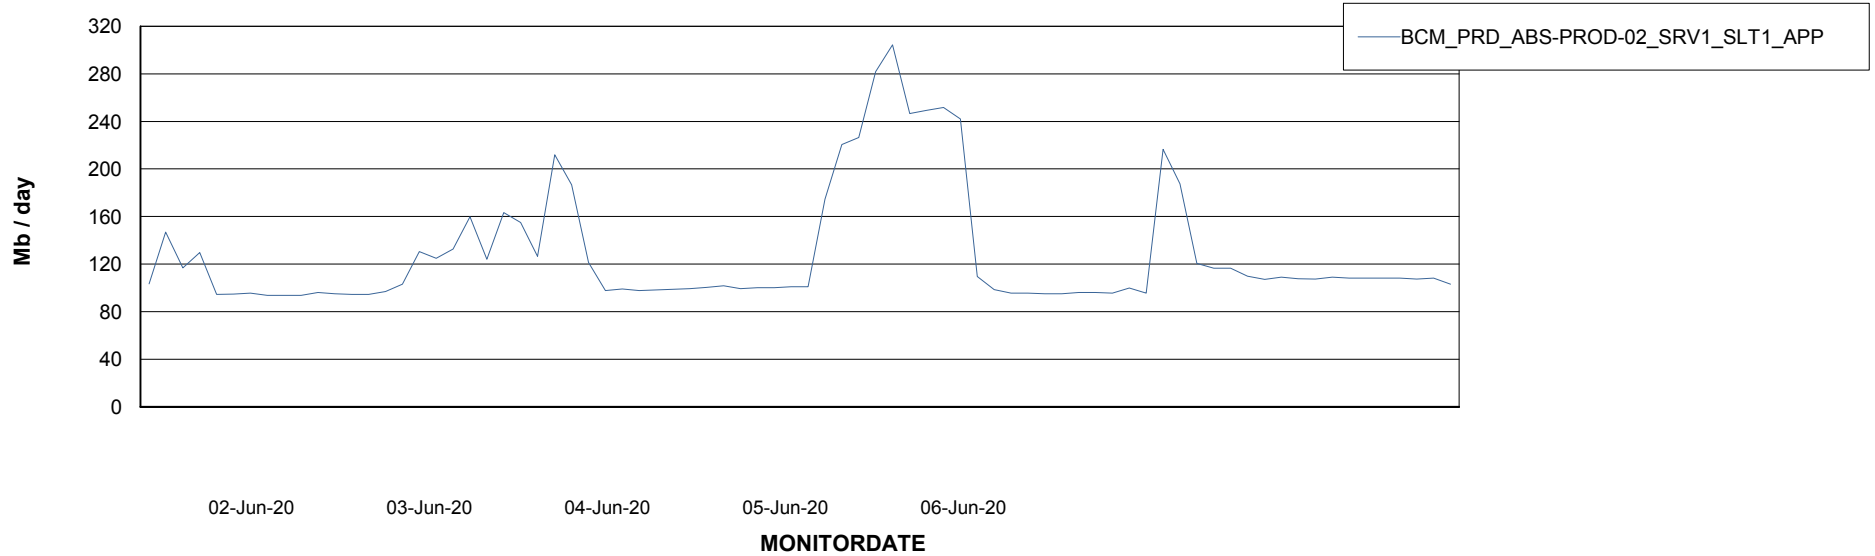

Standby Database Health BCM_Production

Recovery lag for last 7 days

Weekly SLA Customer Report

Customer BCM_Production
Database ID 81

ABSSolute Application Server Services

Avg memory used per ABS Server Service

Avg users per day per ABS server

Weekly SLA Customer Report

Customer BCM_Production
Database ID 81

ABSSolute Web Component Services

Avg memory used per ABS Web component

Weekly SLA Customer Report

Customer BCM_Production
Database ID 81