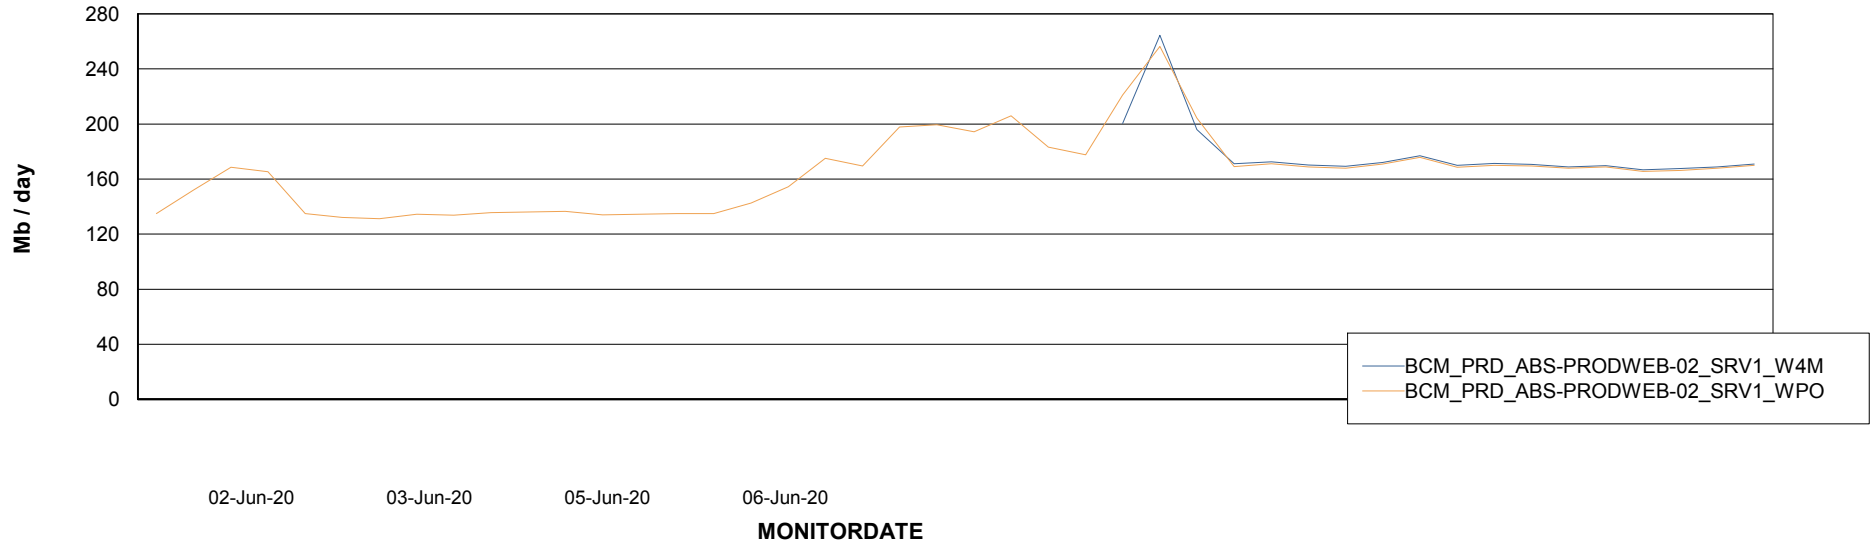

Avg users per day per ABS server

Weekly SLA Customer Report

Customer BCM_Production
Database ID 81

ABSSolute Web Component Services

Avg memory used per ABS Web component

Weekly SLA Customer Report

Customer BCM_Production
Database ID 81