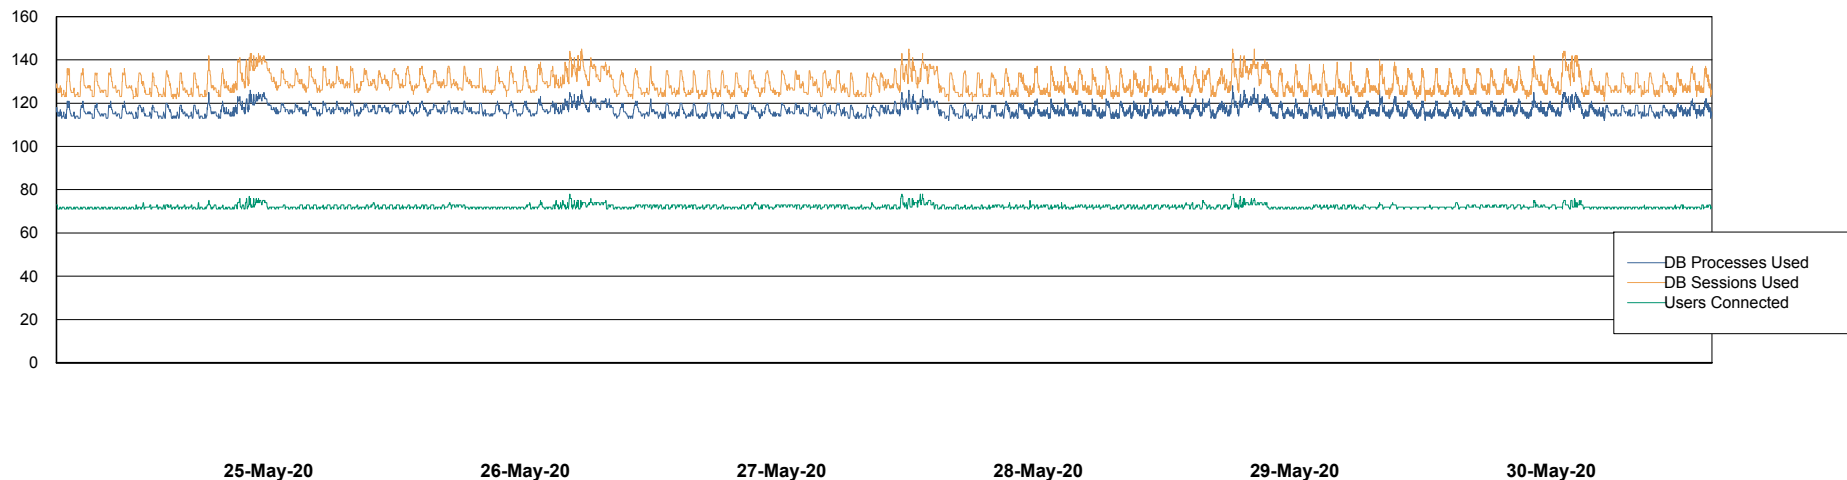

Database Performance VOSBIDB_Production