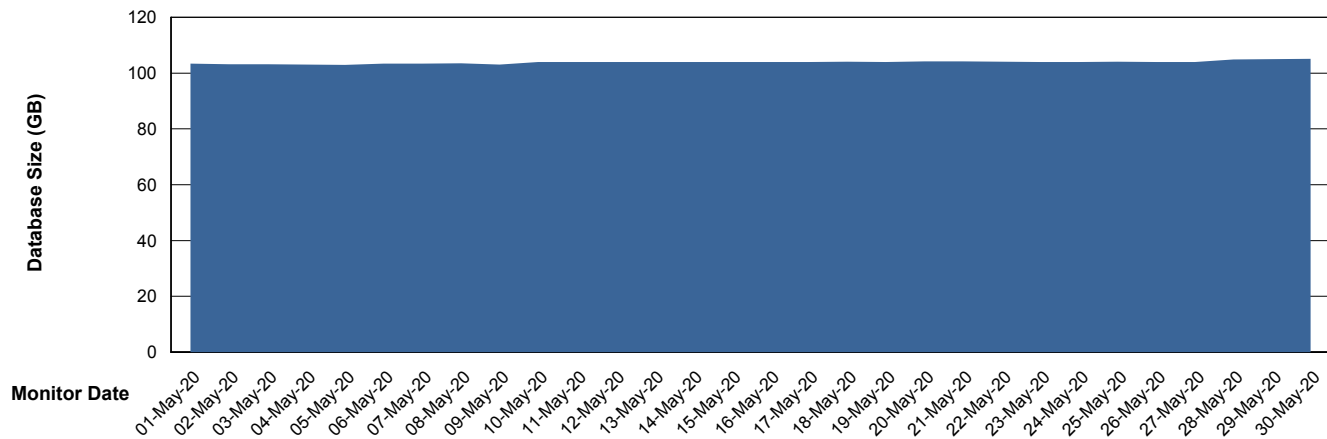

Weekly SLA Customer Report

Customer VOS_Production
Database ID 68

Database Performance VOSDB_Standby

Weekly SLA Customer Report

Customer VOS_Production
Database ID 68

DATABASE SIZE VOSBIDB_Production

Database growth over last month