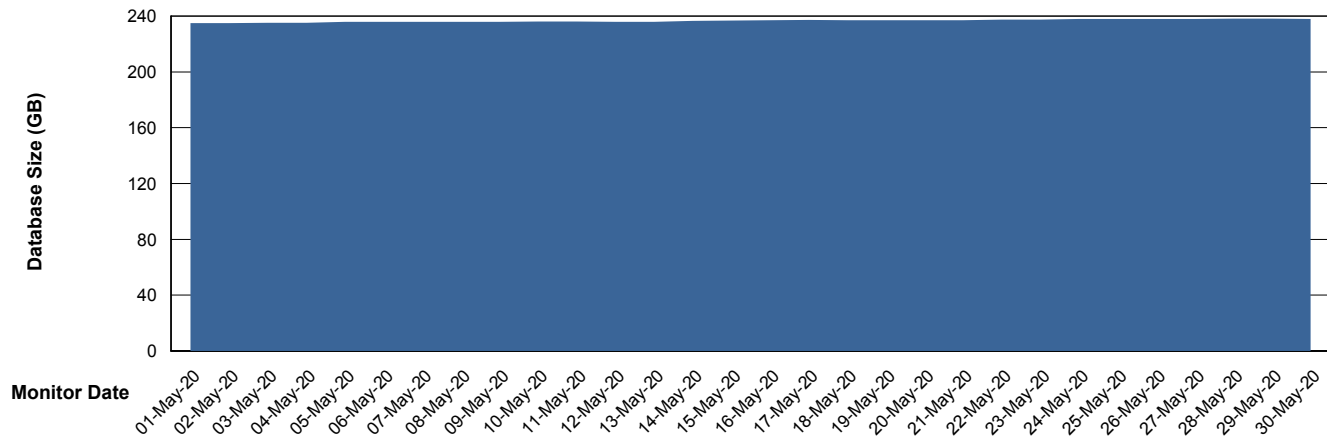

DATABASE SIZE VOSDB_Production

Database growth over last month