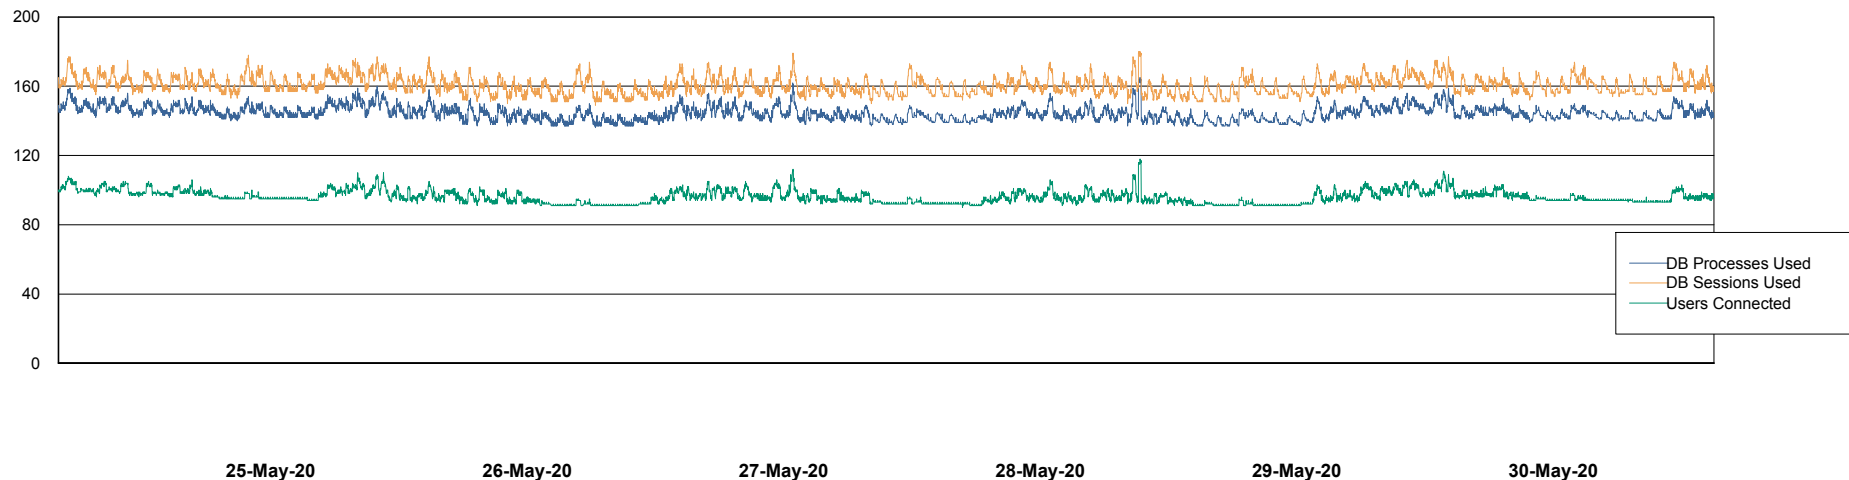

Weekly SLA Customer Report

Customer VOS_Production
Database ID 68

Database Performance VOSBIDB_Production

Weekly SLA Customer Report

Customer VOS_Production
Database ID 68

Database Performance VOSDB_Production

Weekly SLA Customer Report

Customer VOS_Production
Database ID 68

Database Performance VOSDB_Standby

Weekly SLA Customer Report

Customer VOS_Production
Database ID 68

DATABASE SIZE VOSBIDB_Production

Database growth over last month