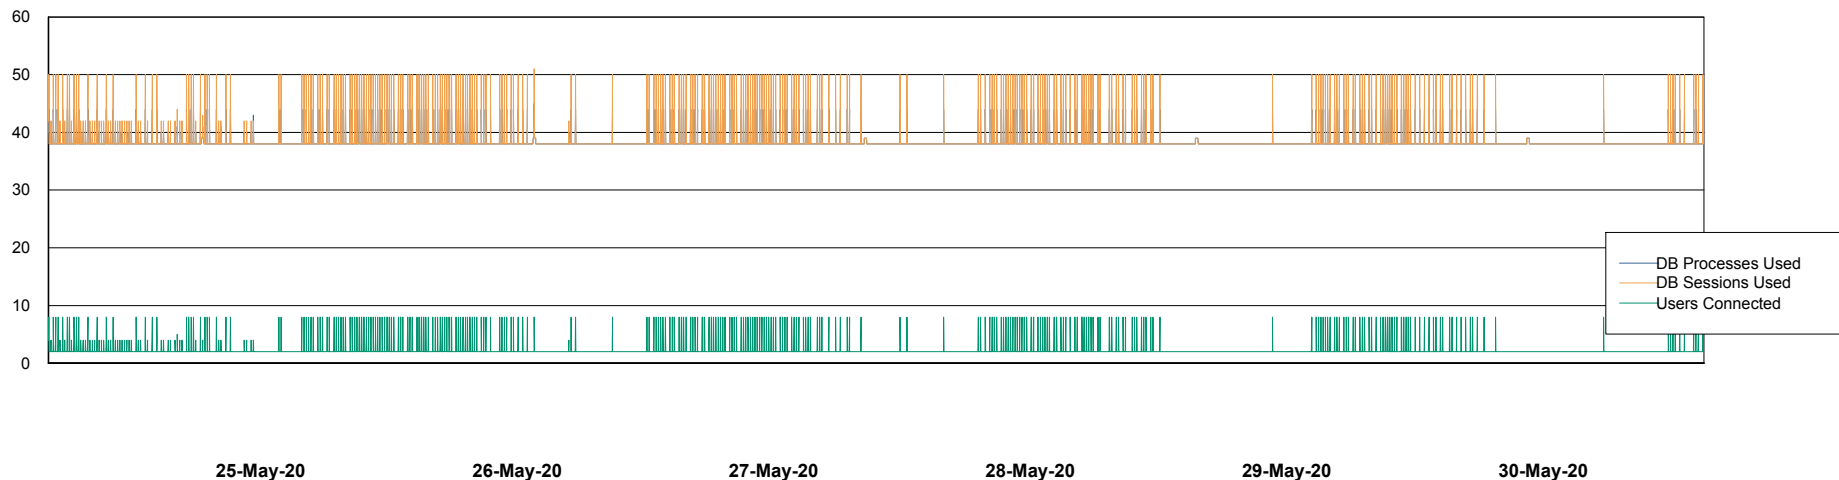

Weekly SLA Customer Report

Customer VOS_Production
Database ID 68

Database Performance VOSBIDB_Production

Weekly SLA Customer Report

Customer VOS_Production
Database ID 68

Database Performance VOSDB_Production

Weekly SLA Customer Report

Customer VOS_Production
Database ID 68

Database Performance VOSDB_Standby

Weekly SLA Customer Report

Customer VOS_Production
Database ID 68

DATABASE SIZE VOSBIDB_Production

Database growth over last month