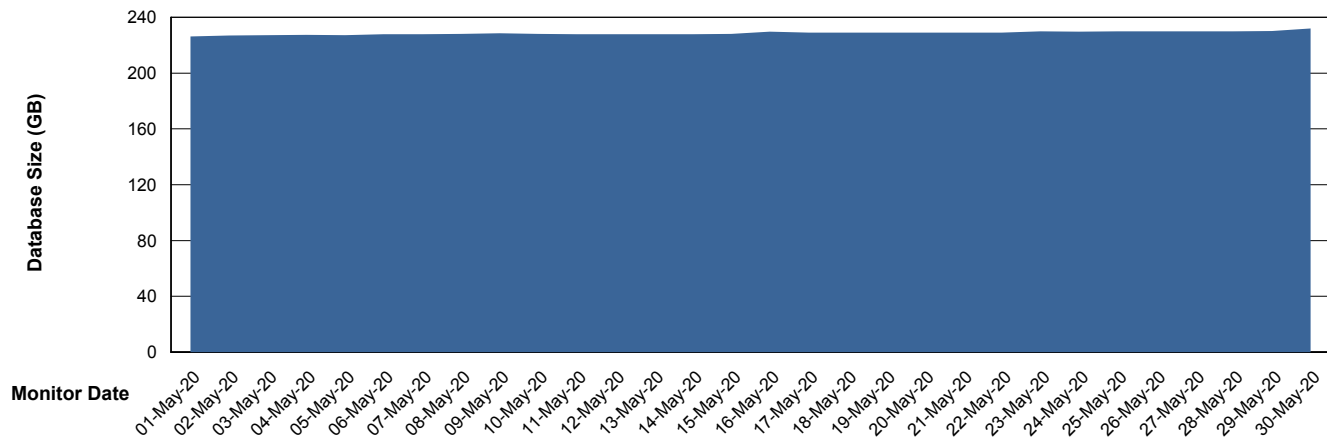

Weekly SLA Customer Report

Customer VEN_Production
Database ID 35

Database Performance VENDB_BI

Weekly SLA Customer Report

Customer VEN_Production
Database ID 35

DATABASE SIZE ABSVEN06 Primary DB 2019

Database growth over last month