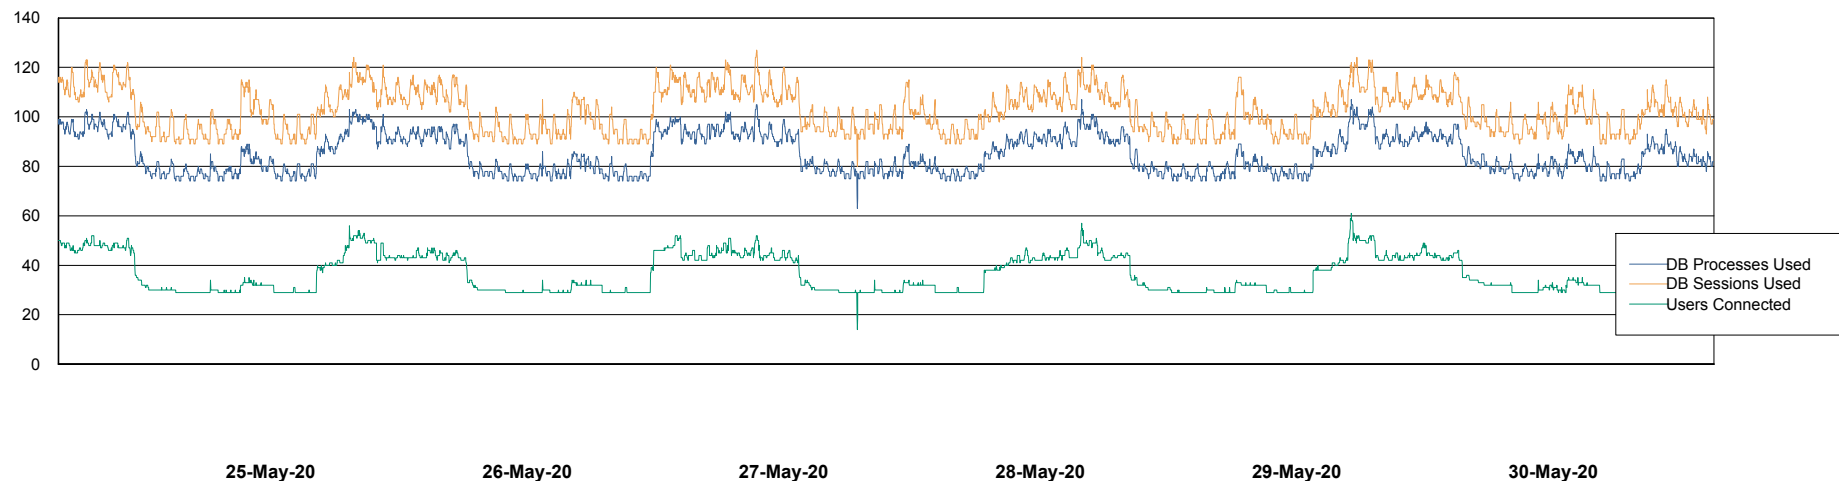

Weekly SLA Customer Report

Customer VEN_Production
Database ID 35

Harddisk Usage VEN_PRD_DB_BI

| | Free disk space on c: (%) | Total disk space on c: (Gb) | Free disk space on d: (%) | Total disk space on d: (Gb) |
|-----------|---------------------------|-----------------------------|---------------------------|-----------------------------|
| 30-May-20 | 51 | 102 | 44 | 601 |
| 29-May-20 | 51 | 102 | 44 | 601 |
| 28-May-20 | 51 | 102 | 44 | 601 |
| 27-May-20 | 51 | 102 | 44 | 601 |
| 26-May-20 | 51 | 102 | 44 | 601 |
| 25-May-20 | 51 | 102 | 44 | 601 |
| 24-May-20 | 51 | 102 | 44 | 601 |

Weekly SLA Customer Report

Customer VEN_Production
Database ID 35

Database Performance ABSVEN06 Primary DB 2019

Weekly SLA Customer Report

Customer VEN_Production
Database ID 35

Database Performance ABSVEN07 Standby DB 2019