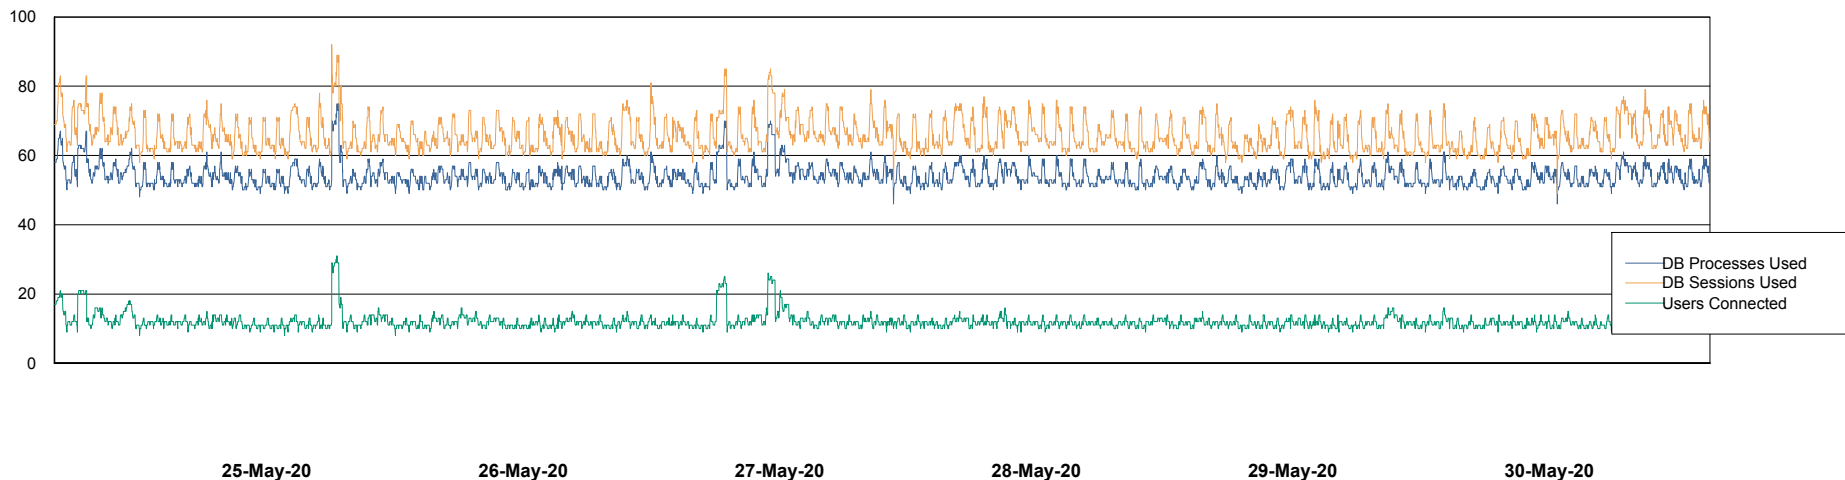

Database Performance VENDB_BI