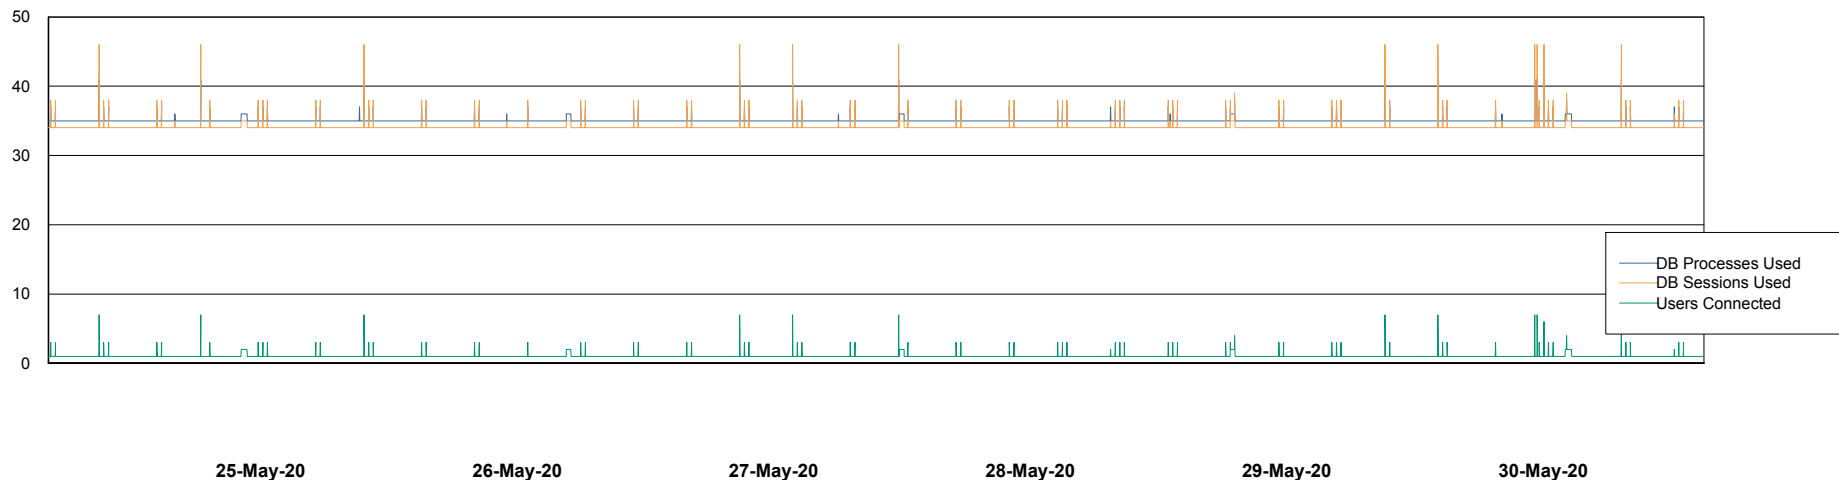

Weekly SLA Customer Report

Customer VEN_Production
Database ID 35

Database Performance ABSVEN06 Primary DB 2019

Weekly SLA Customer Report

Customer VEN_Production
Database ID 35

Database Performance ABSVEN07 Standby DB 2019