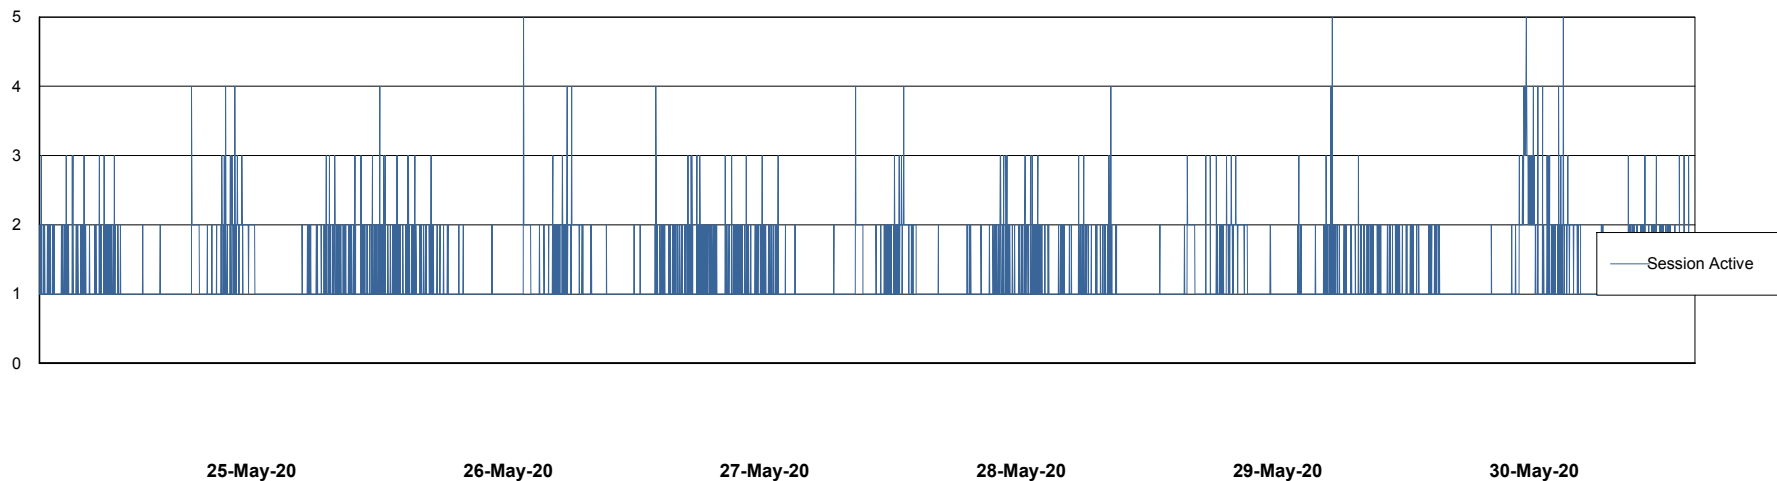

Weekly SLA Customer Report

Customer VEN_Production
Database ID 35

Harddisk Usage VEN_PRD_DB_BI

| | Free disk space on c: (%) | Total disk space on c: (Gb) | Free disk space on d: (%) | Total disk space on d: (Gb) |
|-----------|---------------------------|-----------------------------|---------------------------|-----------------------------|
| 30-May-20 | 51 | 102 | 44 | 601 |
| 29-May-20 | 51 | 102 | 44 | 601 |
| 28-May-20 | 51 | 102 | 44 | 601 |
| 27-May-20 | 51 | 102 | 44 | 601 |
| 26-May-20 | 51 | 102 | 44 | 601 |
| 25-May-20 | 51 | 102 | 44 | 601 |
| 24-May-20 | 51 | 102 | 44 | 601 |

Weekly SLA Customer Report

Customer VEN_Production
Database ID 35

Database Performance ABSVEN06 Primary DB 2019

Weekly SLA Customer Report

Customer VEN_Production
Database ID 35

Database Performance ABSVEN07 Standby DB 2019