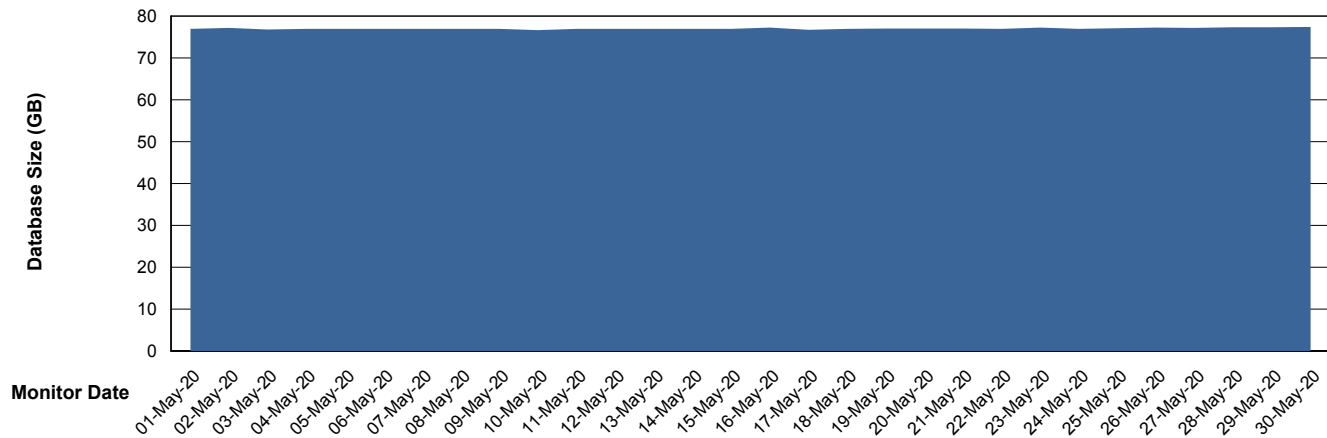

DATABASE SIZE VENDB_BI

Database growth over last month