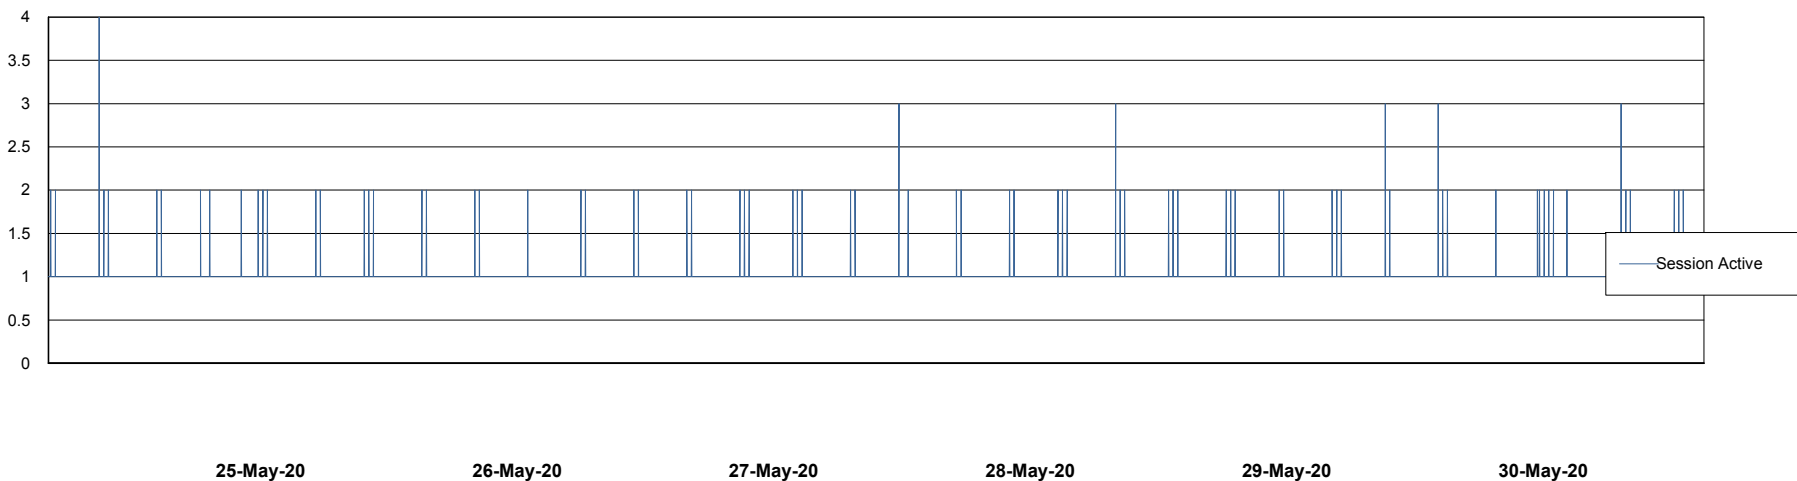

Weekly SLA Customer Report

Customer VEN_Production
Database ID 35

Database Performance ABSVEN06 Primary DB 2019

Weekly SLA Customer Report

Customer VEN_Production
Database ID 35

Database Performance ABSVEN07 Standby DB 2019

Weekly SLA Customer Report

Customer VEN_Production
Database ID 35

Database Performance VENDB_BI

Weekly SLA Customer Report

Customer VEN_Production
Database ID 35

DATABASE SIZE ABSVEN06 Primary DB 2019

Database growth over last month