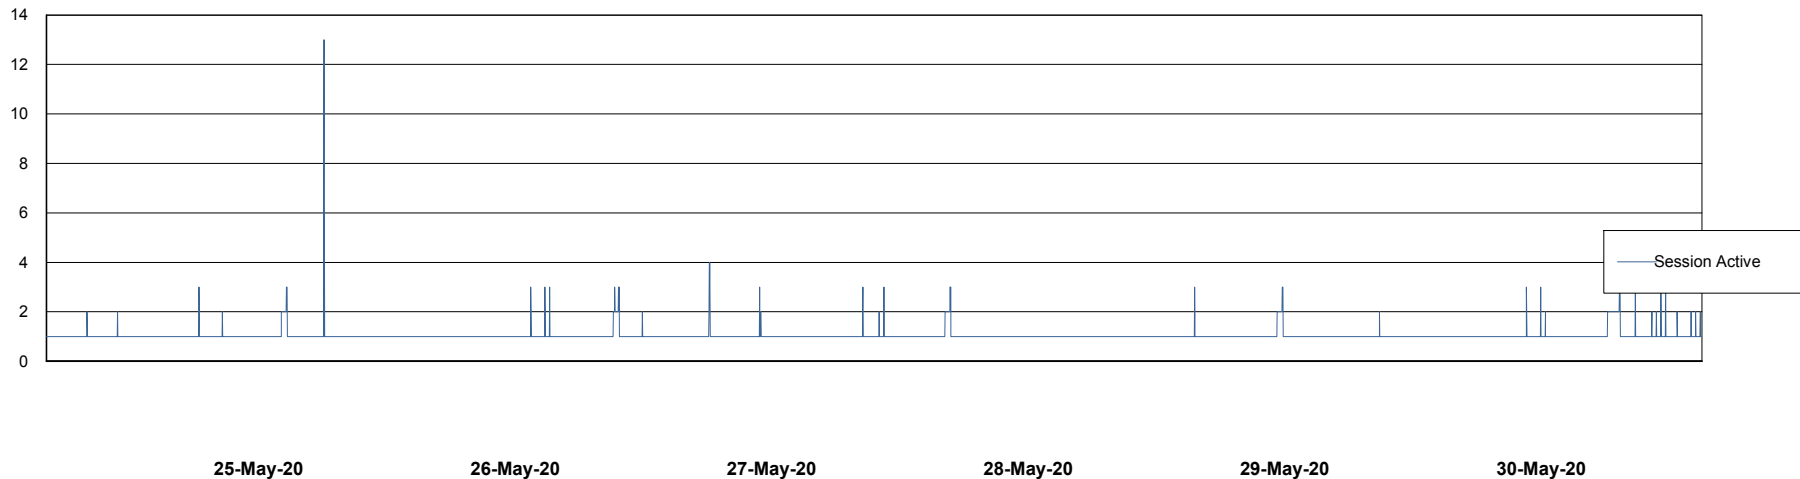

Weekly SLA Customer Report

Customer VEN_Production
Database ID 35

Database Performance ABSVEN06 Primary DB 2019

Weekly SLA Customer Report

Customer VEN_Production
Database ID 35

Database Performance ABSVEN07 Standby DB 2019

Weekly SLA Customer Report

Customer VEN_Production
Database ID 35

Database Performance VENDB_BI

Weekly SLA Customer Report

Customer VEN_Production
Database ID 35

DATABASE SIZE ABSVEN06 Primary DB 2019

Database growth over last month