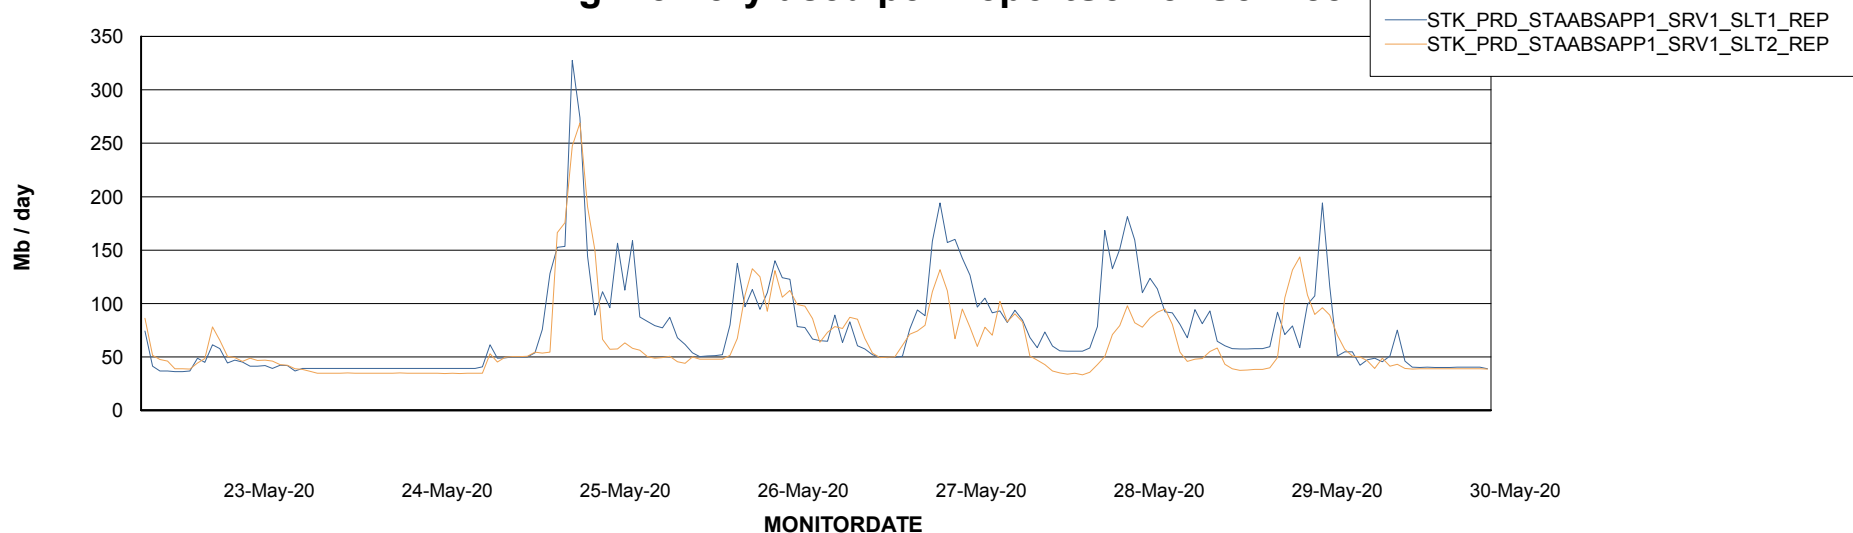

ABSSolute Application ReportServer Services

Avg memory used per ReportServer Service