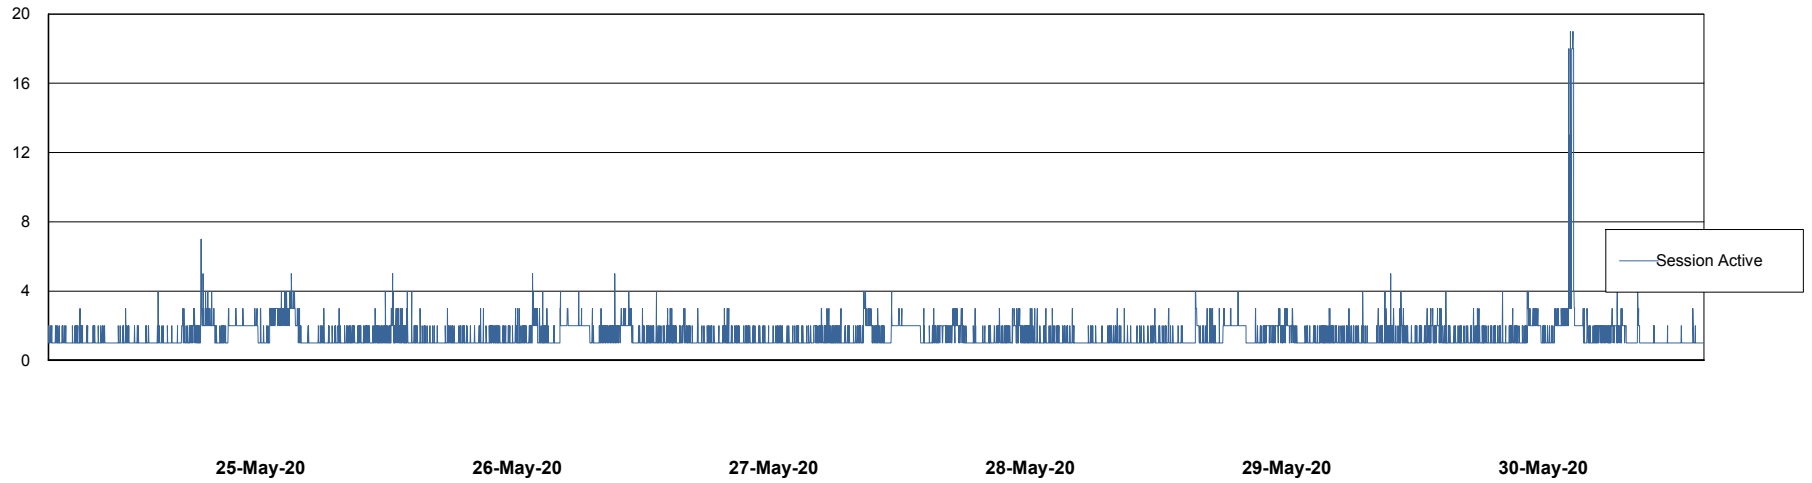

Weekly SLA Customer Report

Customer STK_Production
Database ID 82

Harddisk Usage STK_STAABSDB2 Standby DB Server

	Free disk space on c: (%)	Total disk space on c: (Gb)	Free disk space on d: (%)	Total disk space on d: (Gb)	Free disk space on e: (%)	Total disk space on e: (Gb)	Total disk space on f: (Gb)
30-May-20	72	99	45	350	26	1,000	0
29-May-20	72	99	46	350	26	1,000	0
28-May-20	72	99	46	350	26	1,000	0
27-May-20	72	99	46	350	26	1,000	0
26-May-20	72	99	45	350	26	1,000	0
25-May-20	72	99	45	350	26	1,000	0
24-May-20	72	99	44	350	26	1,000	0

Weekly SLA Customer Report

Customer STK_Production
Database ID 82

Database Performance STKDB_ABS1 Production Database

Weekly SLA Customer Report

Customer STK_Production
Database ID 82

Database Performance STKDB_ABS1SB Standby Database