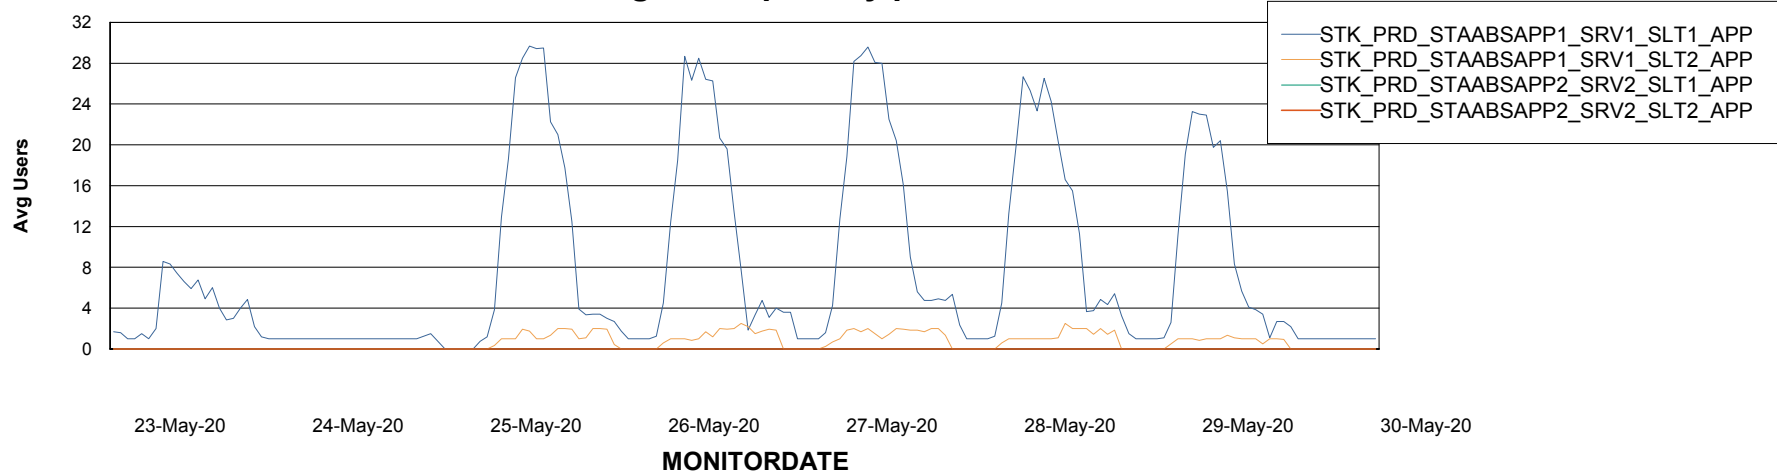

Weekly SLA Customer Report

Customer STK_Production
Database ID 82

ABSolute Application Server Services

Avg memory used per ABS Server Service

Avg users per day per ABS server

Weekly SLA Customer Report

Customer STK_Production
 Database ID 82