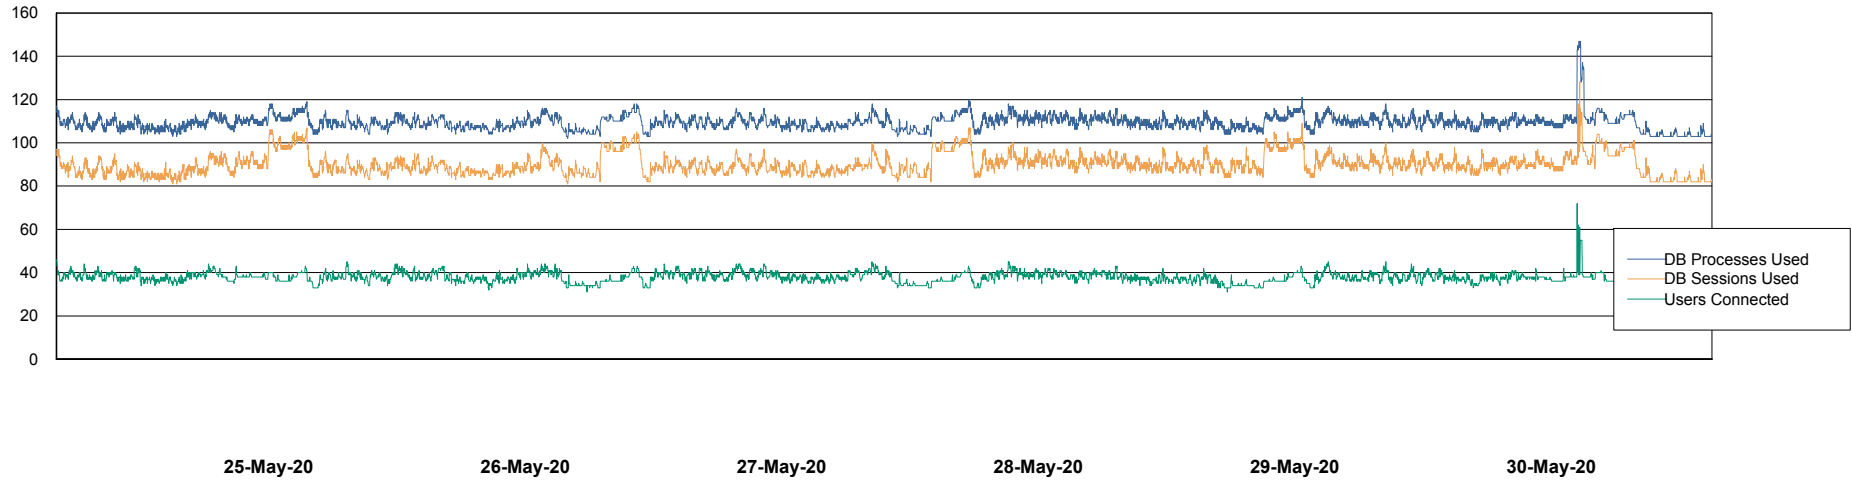

Database Performance STKDB_ABS1 Production Database