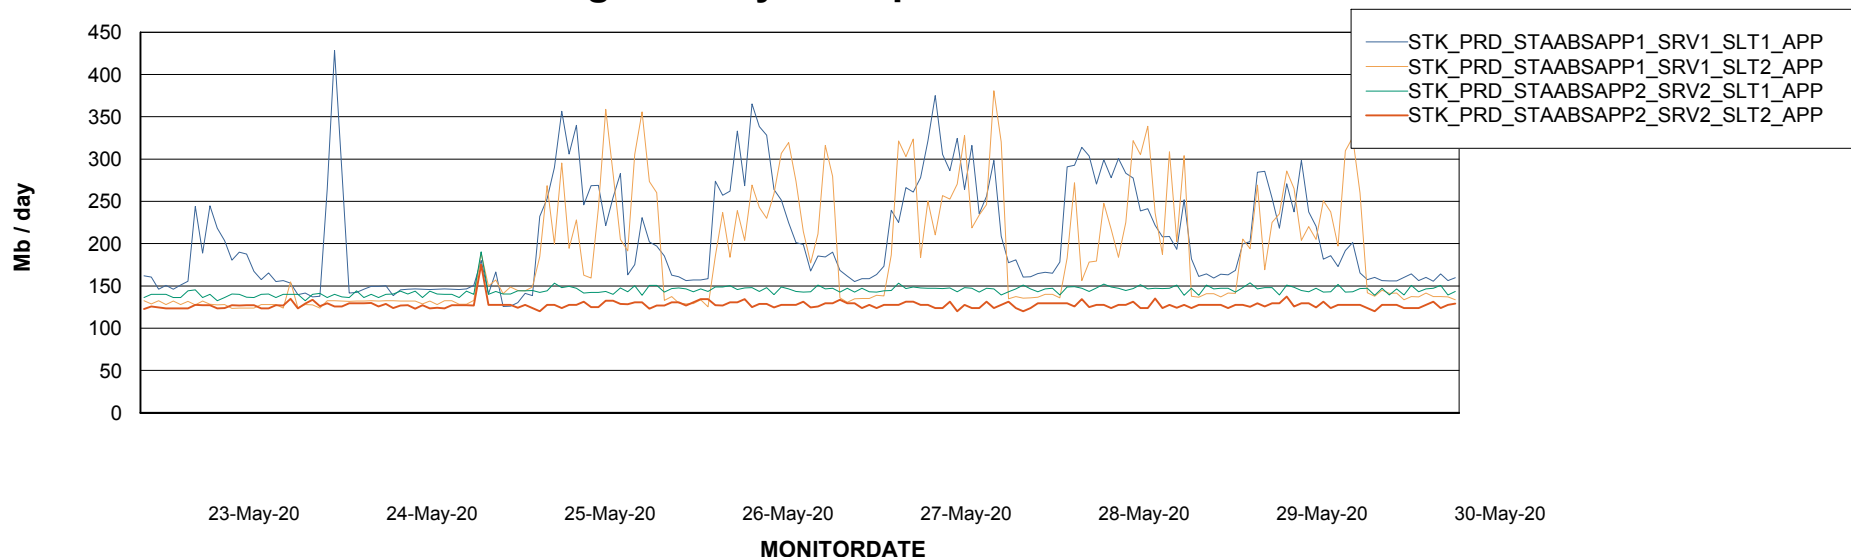

Weekly SLA Customer Report

Customer STK_Production
Database ID 82

Database Performance STKDB_ABS1 Production Database

Weekly SLA Customer Report

Customer STK_Production
Database ID 82

Database Performance STKDB_ABS1SB Standby Database

Weekly SLA Customer Report

Customer STK_Production
 Database ID 82

DATABASE SIZE STKDB_ABS1 Production Database

Database growth over last month

Database Tablespace STKDB_ABS1 Production Database

Date	Tablespace Name	Filesize (Gb)	Usedsize (Gb)	Percentage free
30-May-20	ABSDATA	177	115	35
	INDX	182	152	16
29-May-20	ABSDATA	177	115	35
	INDX	182	152	16
28-May-20	ABSDATA	177	114	36
	INDX	182	152	16
27-May-20	ABSDATA	177	114	36
	INDX	182	152	16
26-May-20	ABSDATA	177	114	36
	INDX	182	151	17
25-May-20	ABSDATA	177	115	35
	INDX	182	151	17
24-May-20	ABSDATA	177	114	36
	INDX	182	151	17

Weekly SLA Customer Report

Customer STK_Production
Database ID 82

ABSolute Application Server Services

Avg memory used per ABS Server Service

Avg users per day per ABS server

Weekly SLA Customer Report

Customer STK_Production
 Database ID 82