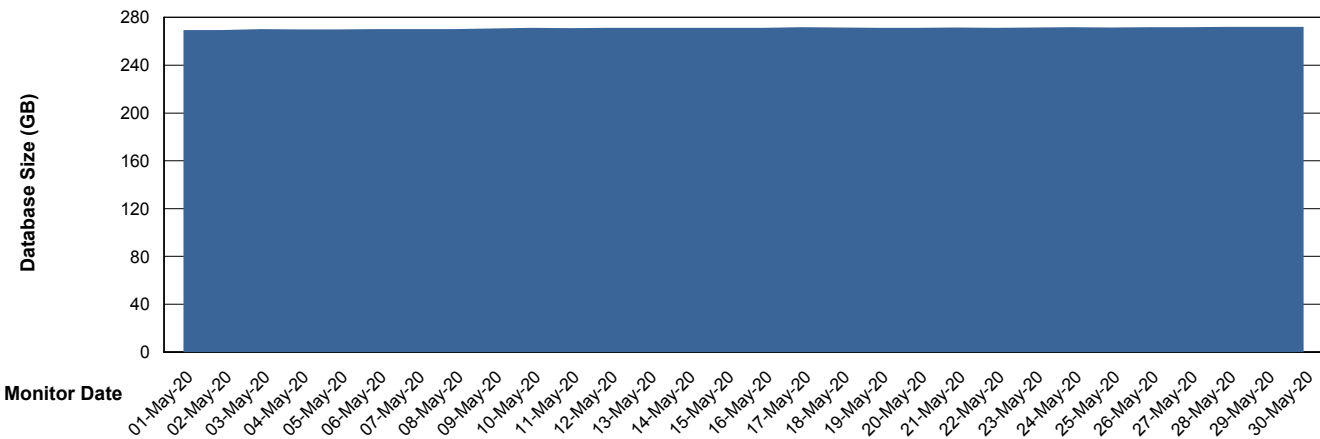

DATABASE SIZE STKDB_ABS1 Production Database

Database growth over last month

Database Tablespace STKDB_ABS1 Production Database

Date	Tablespace Name	Filesize (Gb)	Usedsize (Gb)	Percentage free
30-May-20	ABSDATA	177	115	35
	INDX	182	152	16
29-May-20	ABSDATA	177	115	35
	INDX	182	152	16
28-May-20	ABSDATA	177	114	36
	INDX	182	152	16
27-May-20	ABSDATA	177	114	36
	INDX	182	152	16
26-May-20	ABSDATA	177	114	36
	INDX	182	151	17
25-May-20	ABSDATA	177	115	35
	INDX	182	151	17
24-May-20	ABSDATA	177	114	36
	INDX	182	151	17