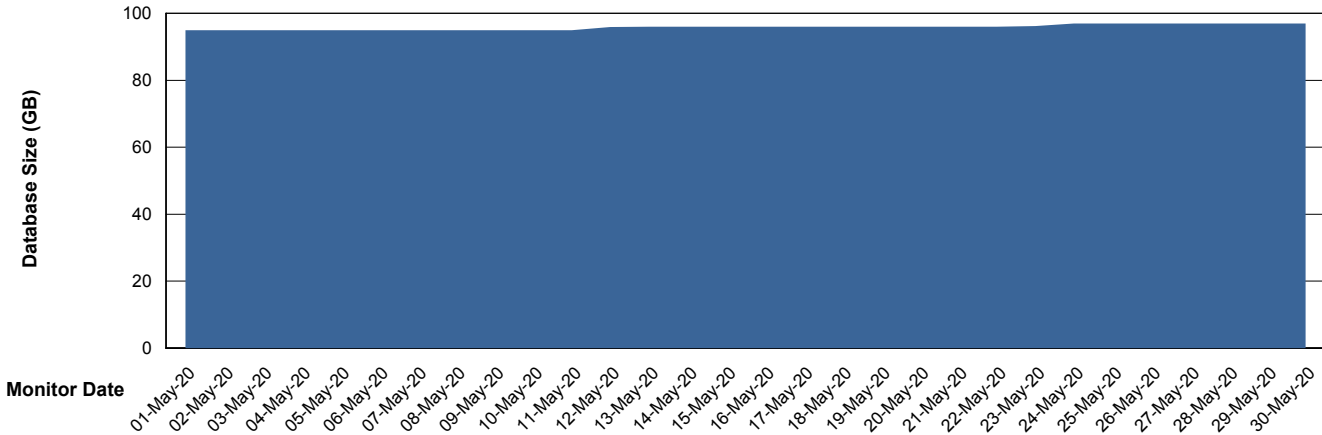

Weekly SLA Customer Report

Customer SNG_Production
Database ID 70

Database Performance SNGDB_Production

Weekly SLA Customer Report

Customer SNG_Production
 Database ID 70

DATABASE SIZE SNGDB_Production

Database growth over last month

Database Tablespace SNGDB_Production

Date	Tablespace Name	Filesize (Gb)	Usedsize (Gb)	Percentage free
30-May-20	ABSDATA	40	23	43
	INDX	80	56	30
29-May-20	ABSDATA	40	23	43
	INDX	80	56	30
28-May-20	ABSDATA	40	23	43
	INDX	80	56	30
27-May-20	ABSDATA	40	23	43
	INDX	80	56	30
26-May-20	ABSDATA	40	23	43
	INDX	80	56	30
25-May-20	ABSDATA	40	23	43
	INDX	80	56	30
24-May-20	ABSDATA	40	23	43
	INDX	80	56	30