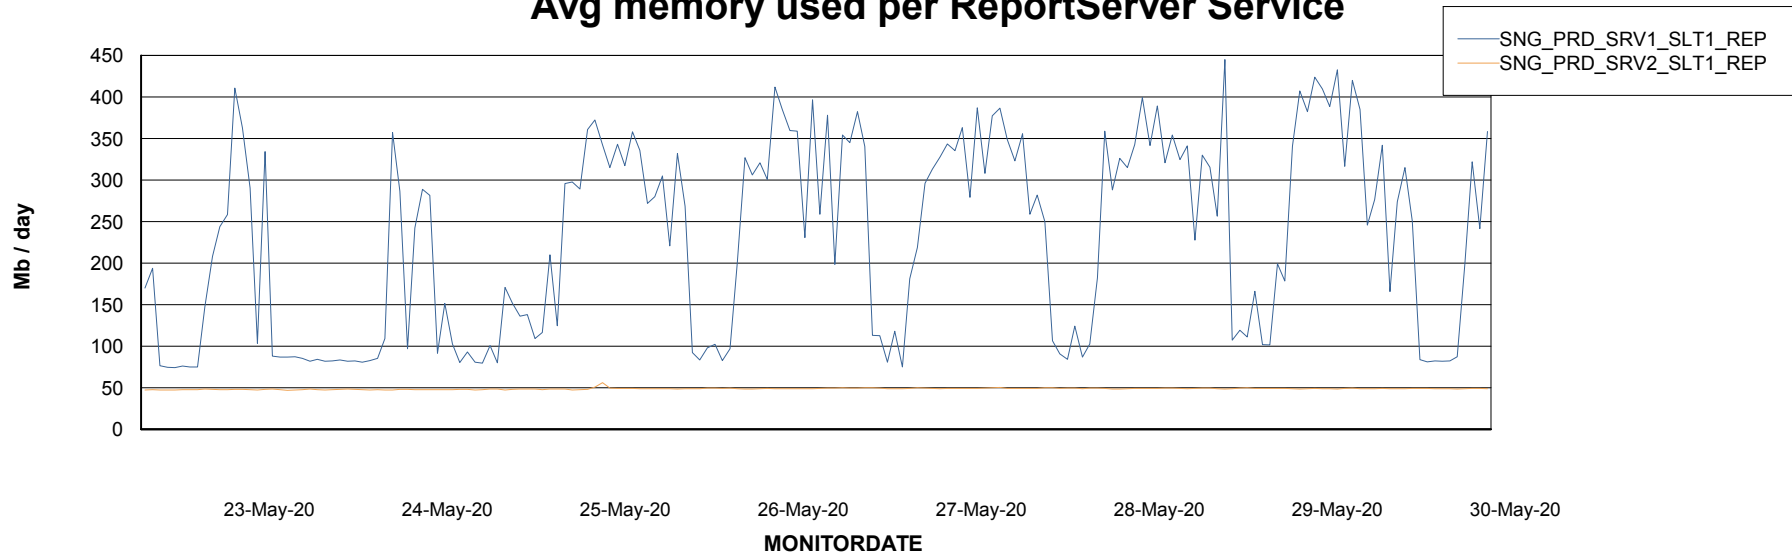

ABSSolute Application ReportServer Services

Avg memory used per ReportServer Service