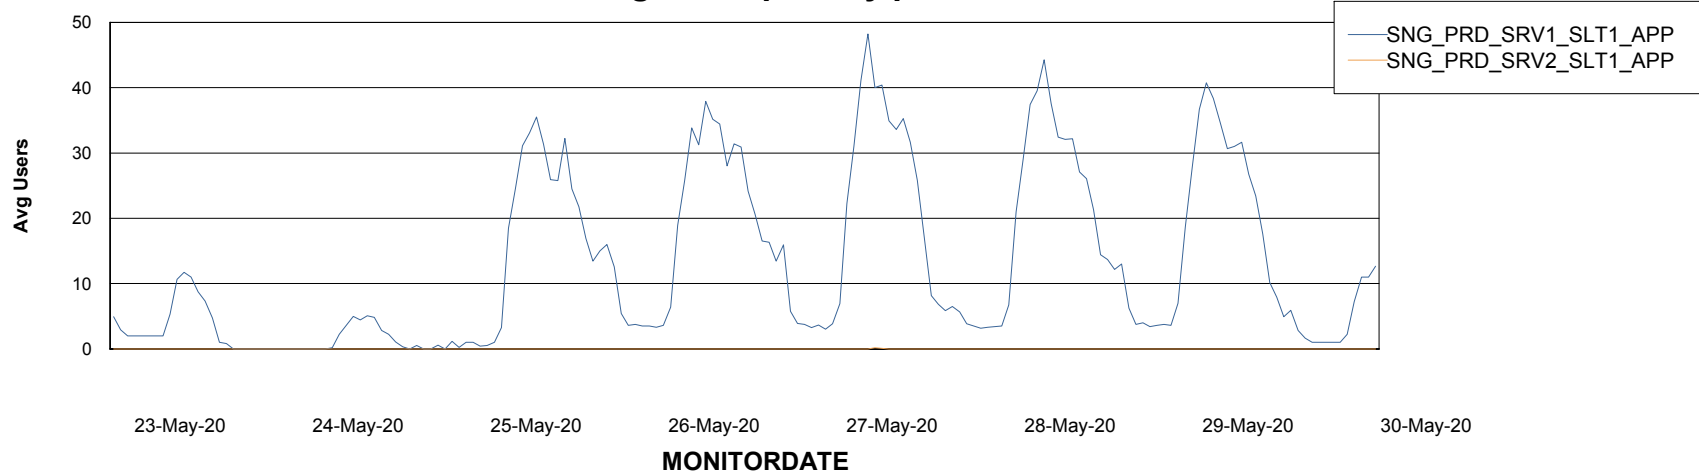

Weekly SLA Customer Report

Customer SNG_Production
Database ID 70

ABSSolute Application Server Services

Avg memory used per ABS Server Service

Avg users per day per ABS server

Weekly SLA Customer Report

Customer SNG_Production
Database ID 70