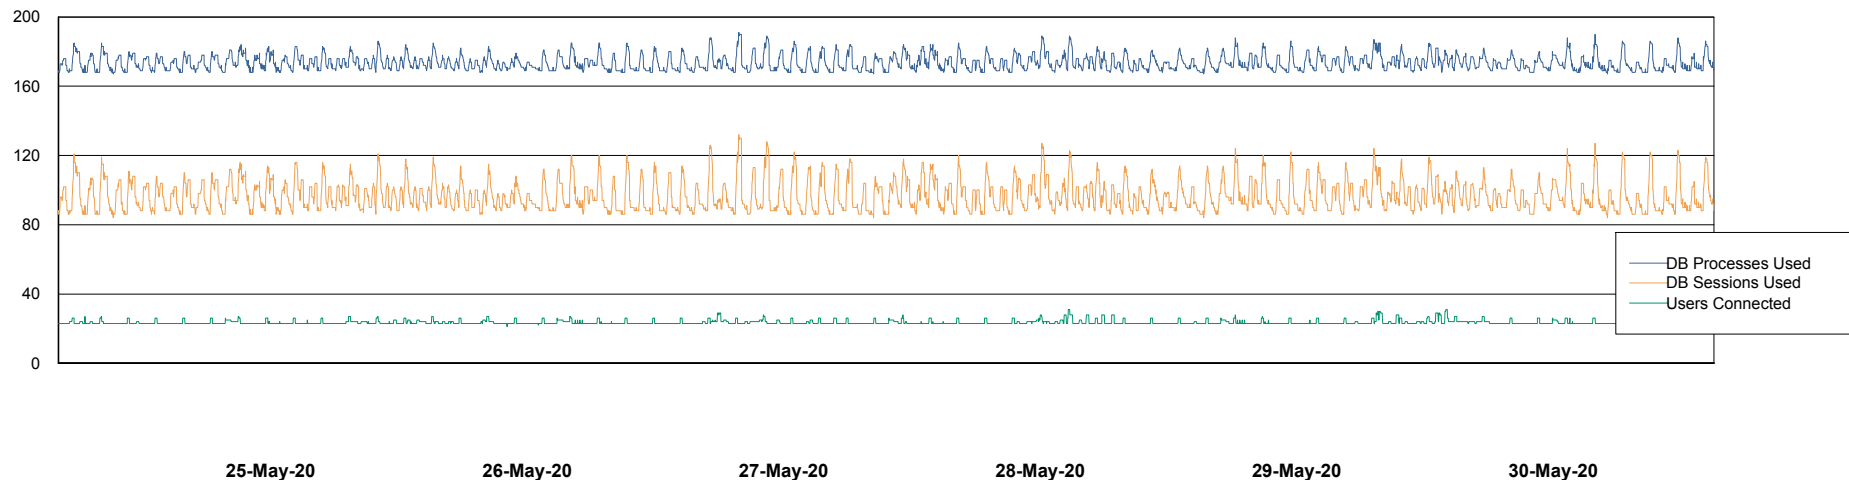

Database Performance SNGDB_Production