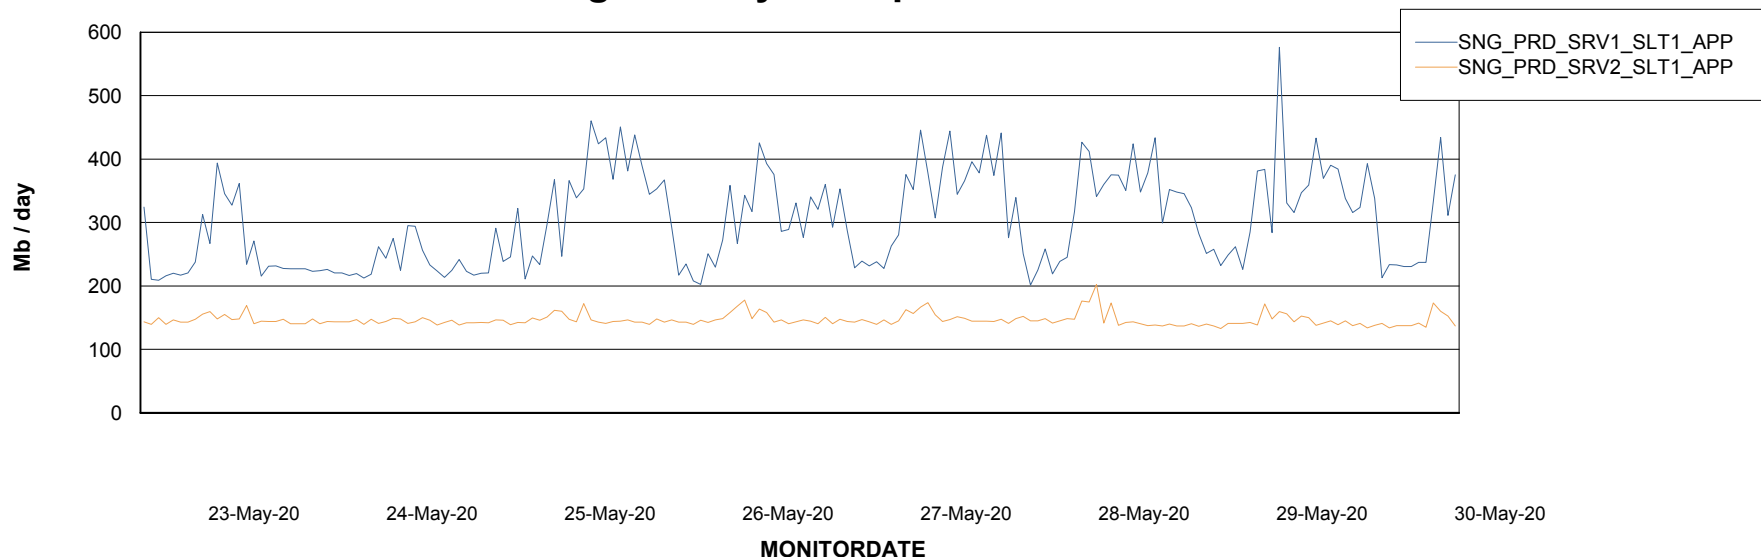

Database Tablespace SNGDB_Production

Date	Tablespace Name	Filesize (Gb)	Usedsize (Gb)	Percentage free
30-May-20	ABSDATA	40	23	43
	INDX	80	56	30
29-May-20	ABSDATA	40	23	43
	INDX	80	56	30
28-May-20	ABSDATA	40	23	43
	INDX	80	56	30
27-May-20	ABSDATA	40	23	43
	INDX	80	56	30
26-May-20	ABSDATA	40	23	43
	INDX	80	56	30
25-May-20	ABSDATA	40	23	43
	INDX	80	56	30
24-May-20	ABSDATA	40	23	43
	INDX	80	56	30

Weekly SLA Customer Report

Customer SNG_Production
Database ID 70

ABSSolute Application Server Services

Avg memory used per ABS Server Service

Avg users per day per ABS server

Weekly SLA Customer Report

Customer SNG_Production
Database ID 70