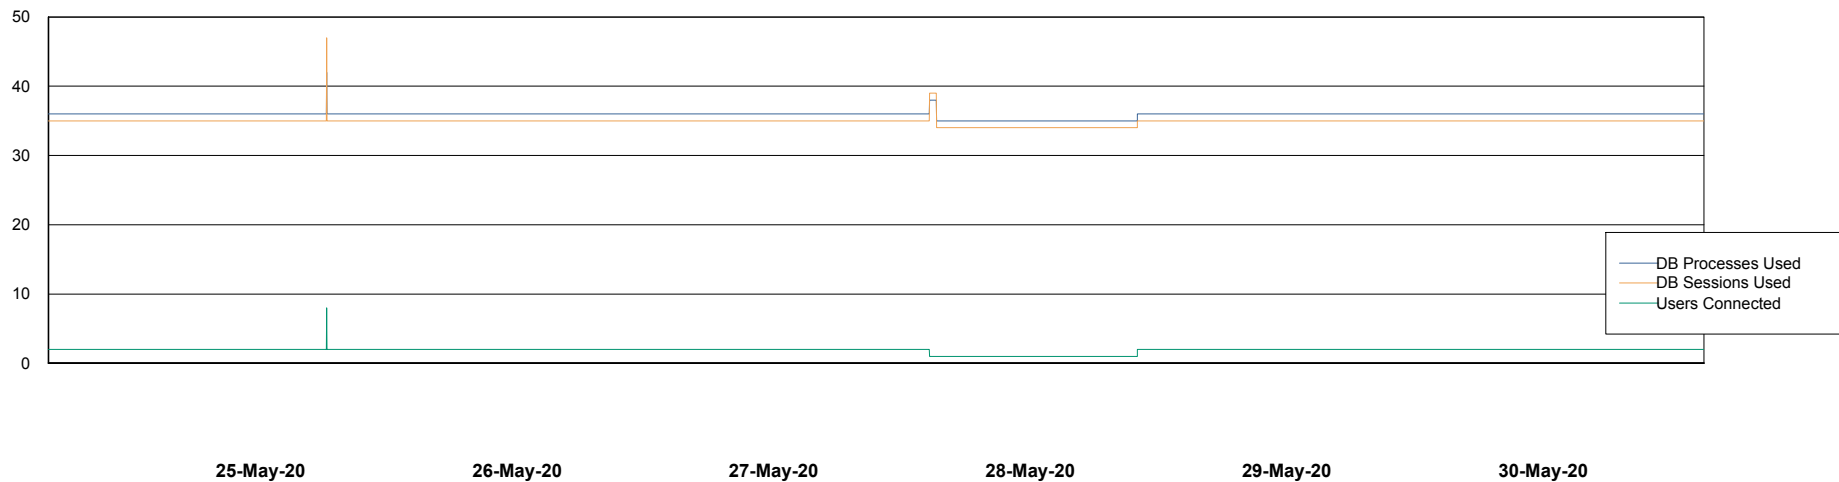

Weekly SLA Customer Report

Customer RSS Production
Database ID 52

Database Performance RSS_DB_Future_Primary

Weekly SLA Customer Report

Customer RSS Production
Database ID 52

Database Performance RSS_DB_Future_Standby