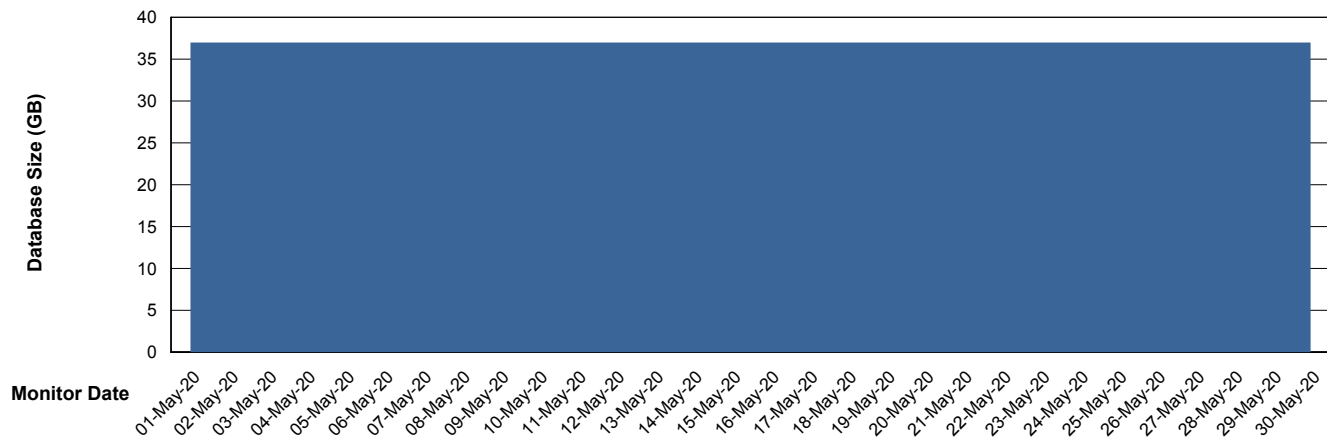

DATABASE SIZE RSS_DB_Future_Primary

Database growth over last month