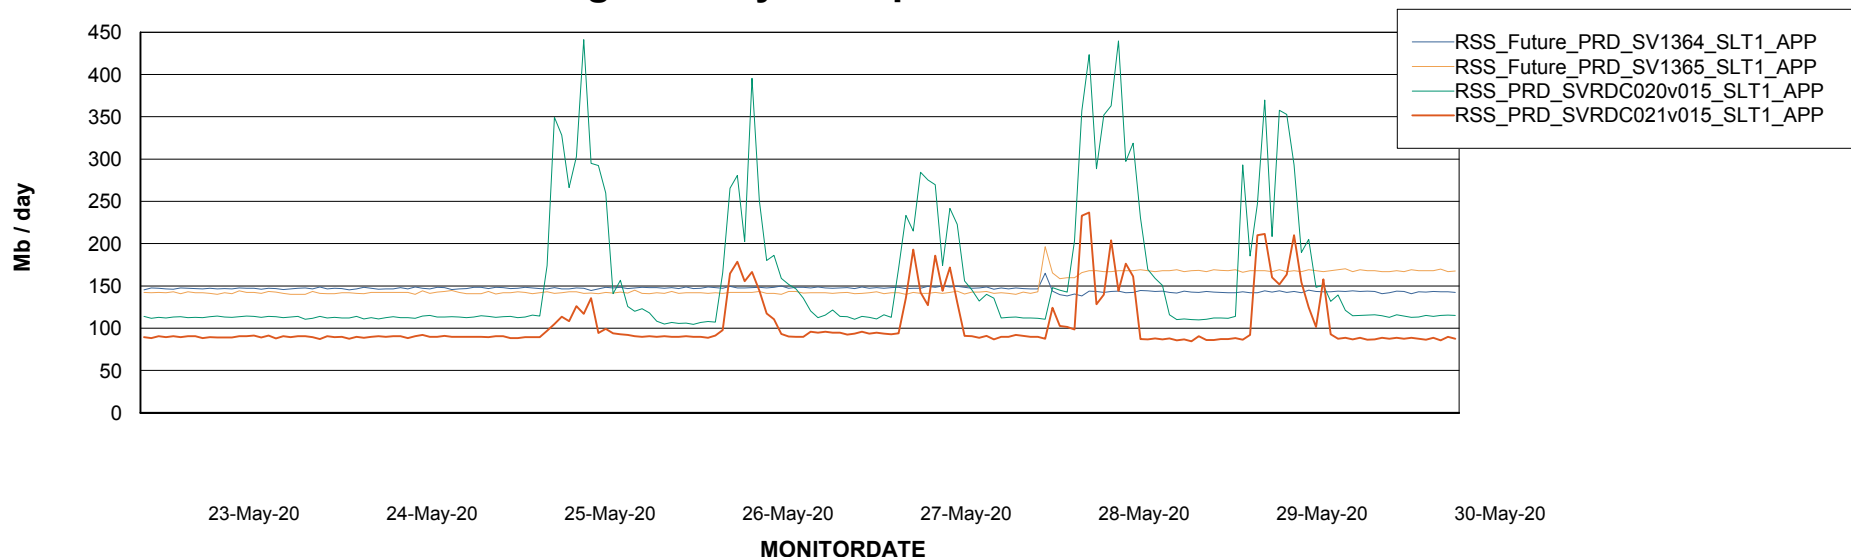

ABSSolute Application Server Services

Avg memory used per ABS Server Service