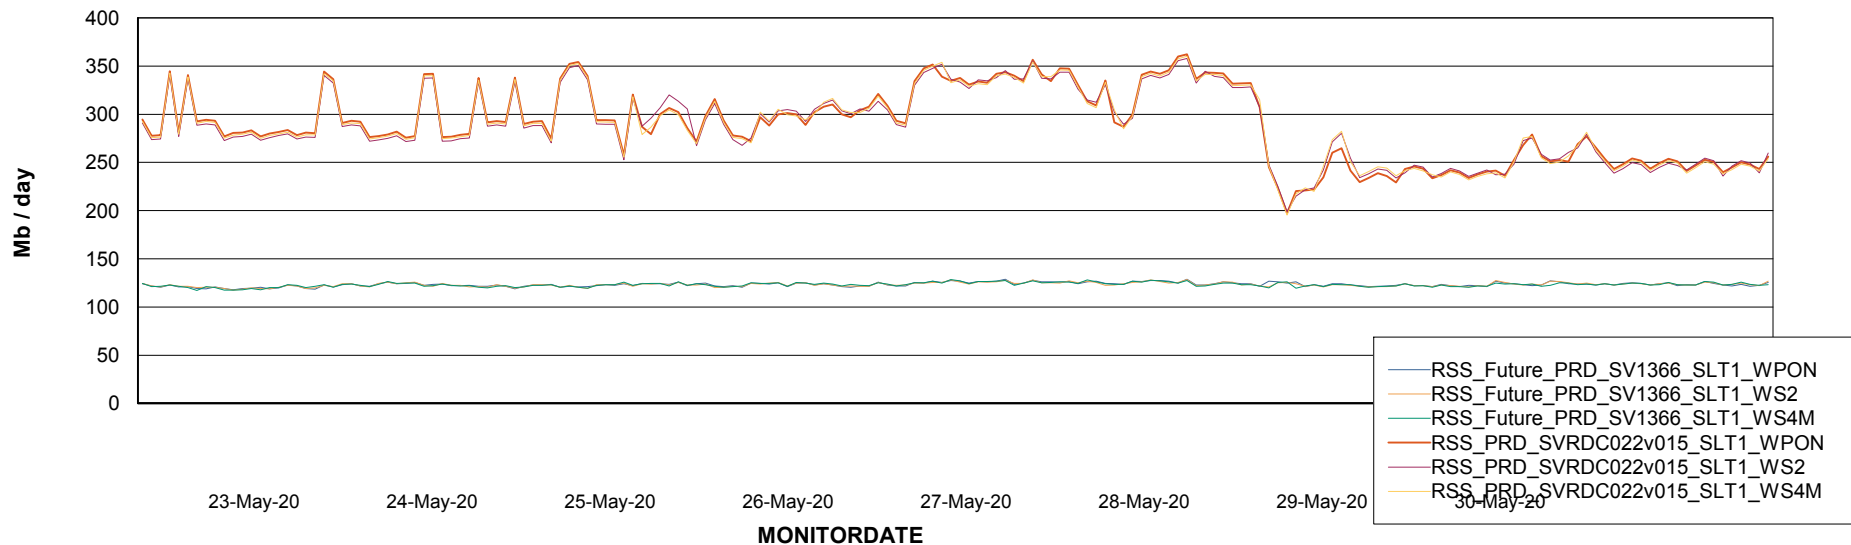

ABSSolute Application ReportServer Services

Avg memory used per ReportServer Service

Weekly SLA Customer Report

Customer RSS Production
Database ID 52

ABSSolute Web Component Services

Avg memory used per ABS Web component