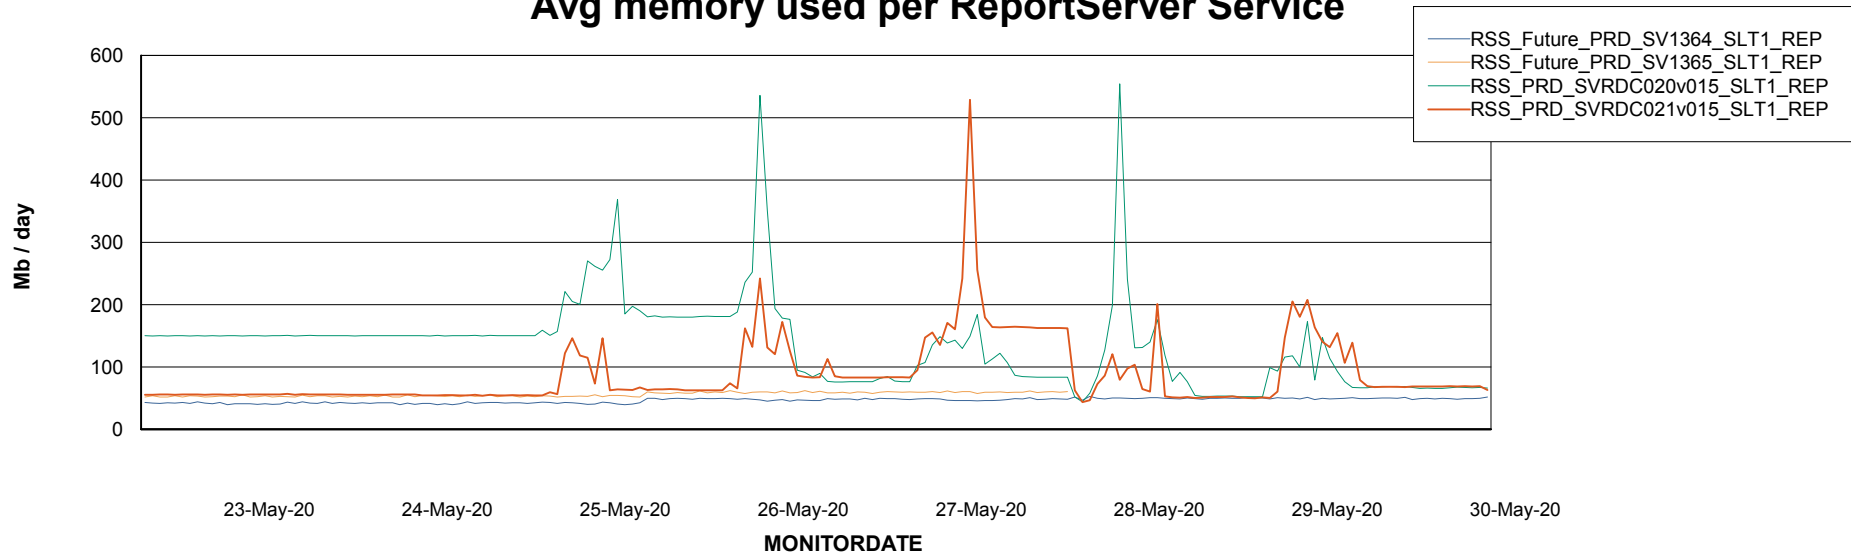

ABSSolute Application ReportServer Services

Avg memory used per ReportServer Service