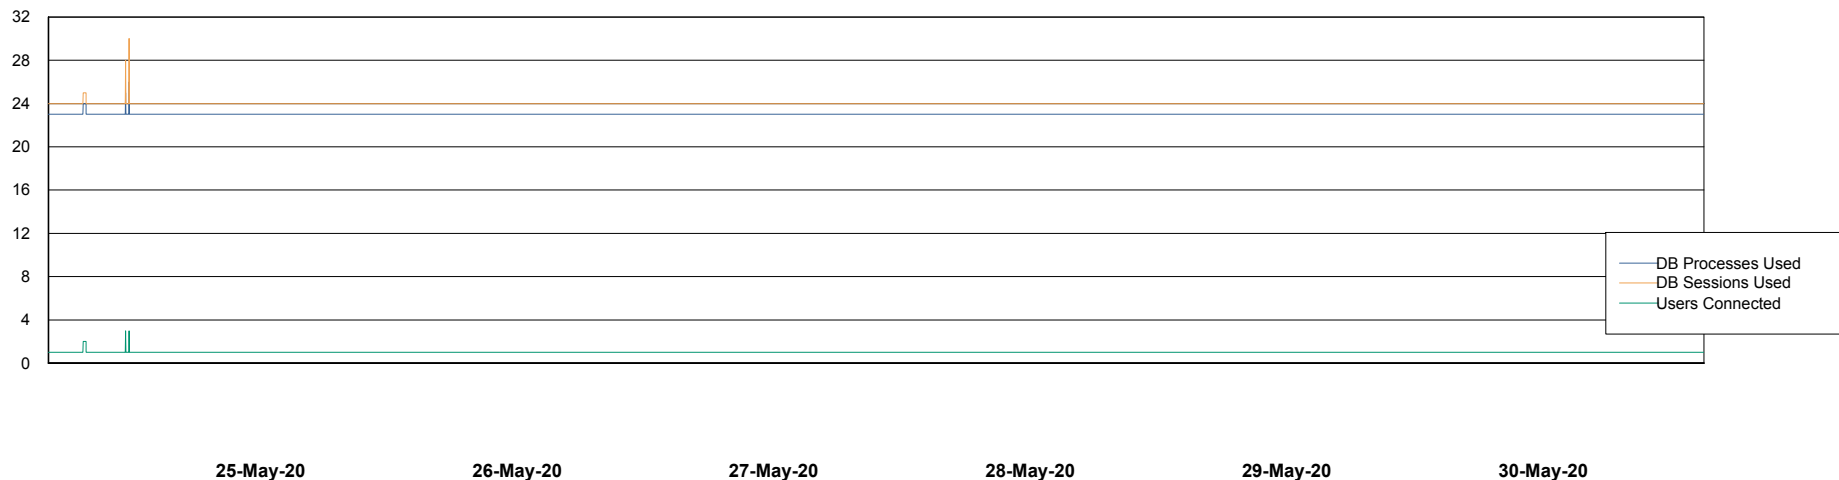

Weekly SLA Customer Report

Customer RSS Production
Database ID 52

Database Performance RSSDB_Production

Weekly SLA Customer Report

Customer RSS Production
Database ID 52

Database Performance RSSDB_Standby

Weekly SLA Customer Report