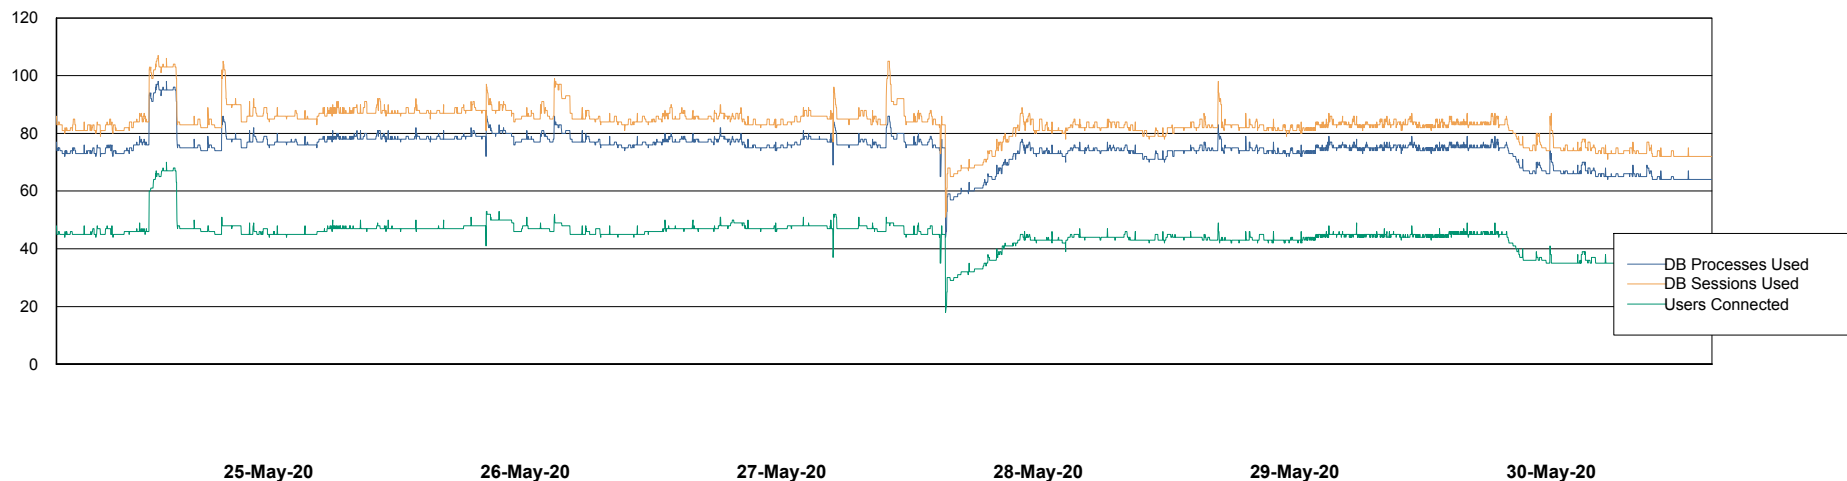

Database Performance RSSDB_Production