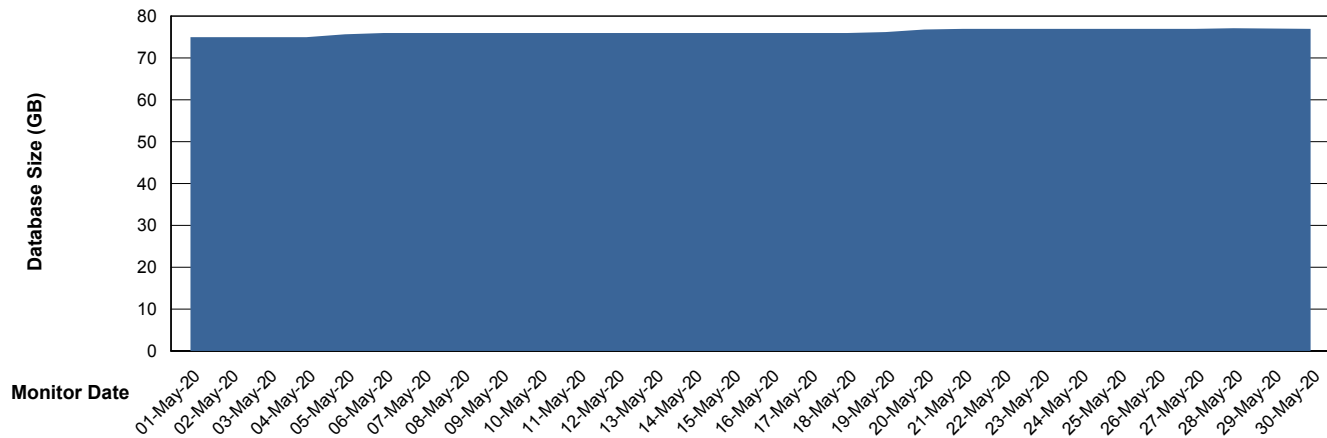

Customer RSS Production
Database ID 52

DATABASE SIZE RSS_DB_Future_Primary

Database growth over last month

DATABASE SIZE RSSDB_Production

Database growth over last month

Weekly SLA Customer Report

Customer RSS Production
 Database ID 52