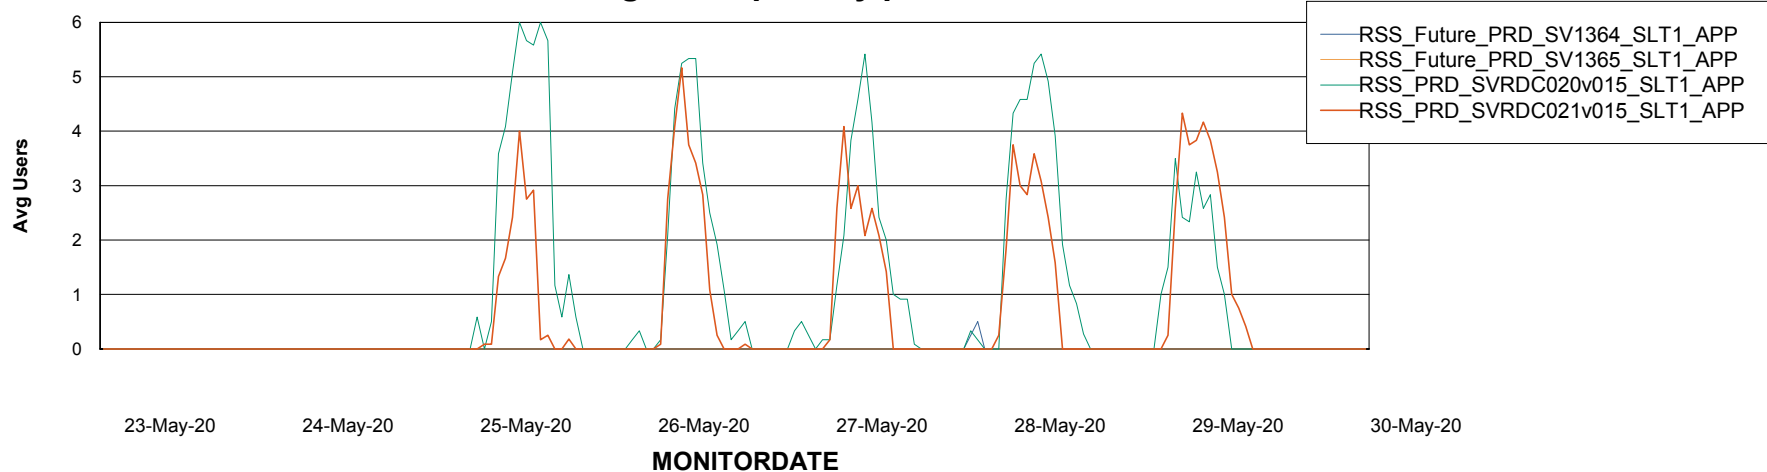

Weekly SLA Customer Report

Customer RSS Production
Database ID 52

ABSSolute Application Server Services

Avg memory used per ABS Server Service

Avg users per day per ABS server

Weekly SLA Customer Report

Customer RSS Production
Database ID 52