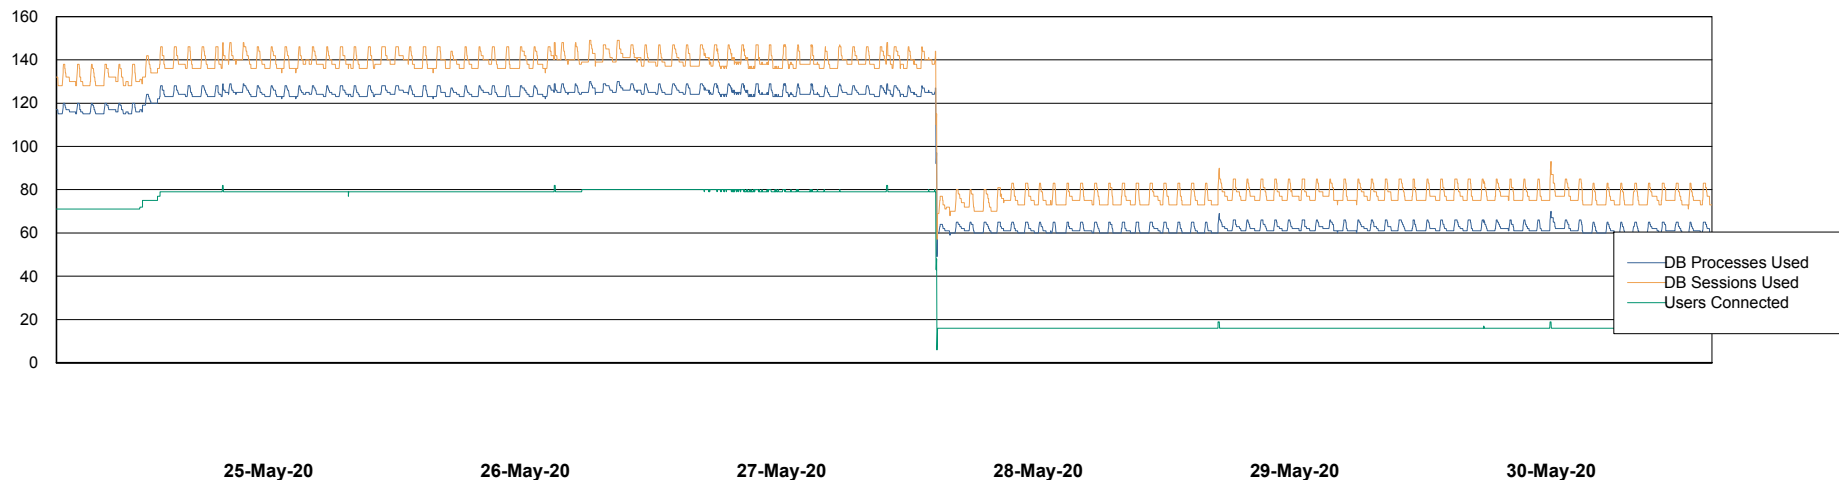

Database Performance RSS_DB_Future_Primary