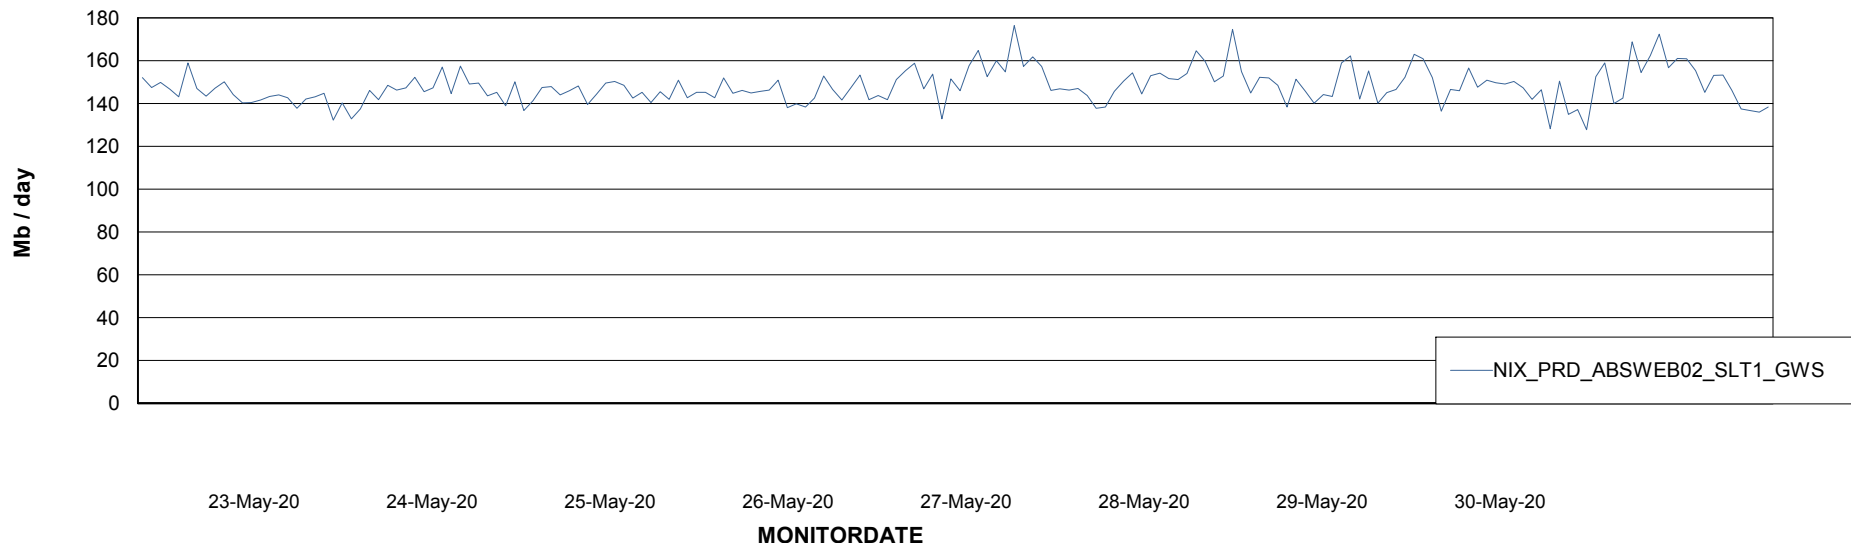

ABSSolute Web Component Services

Avg memory used per ABS Web component