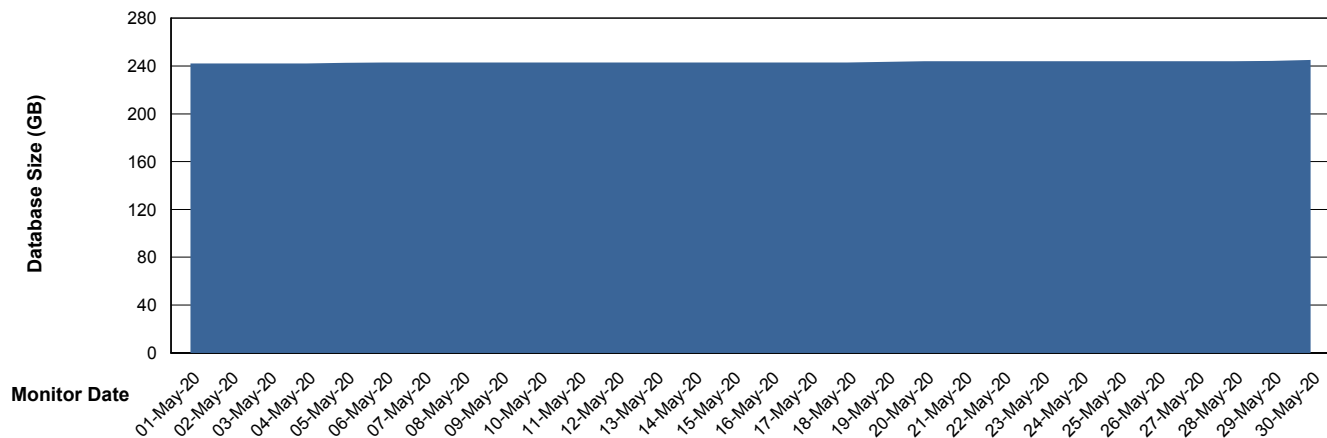

DATABASE SIZE NIXDB_Production

Database growth over last month