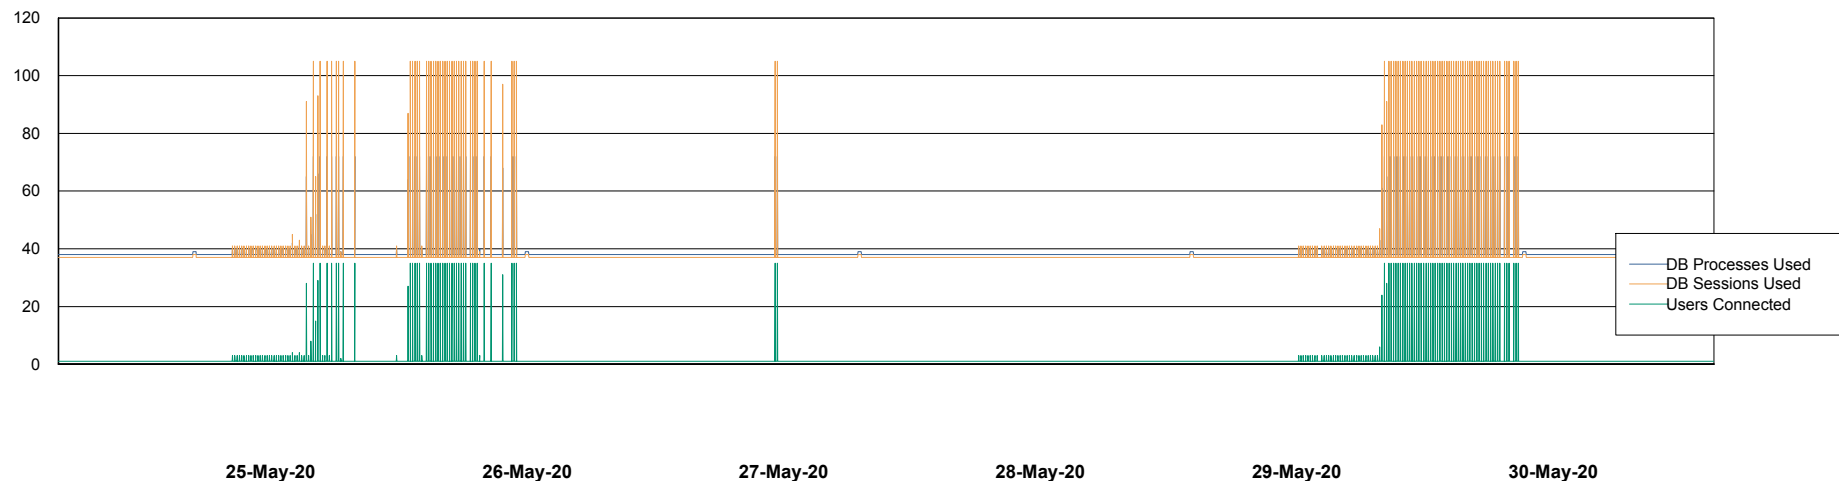

Weekly SLA Customer Report

Customer NIX_Production
Database ID 51

Database Performance NIXDB_BI

Weekly SLA Customer Report

Customer NIX_Production
Database ID 51

Database Performance NIXDB_Production

Weekly SLA Customer Report

Customer NIX_Production
Database ID 51

Database Performance NIXDB_Standby

Weekly SLA Customer Report

Customer NIX_Production
Database ID 51

DATABASE SIZE NIXDB_BI

Database growth over last month

DATABASE SIZE NIXDB_Production