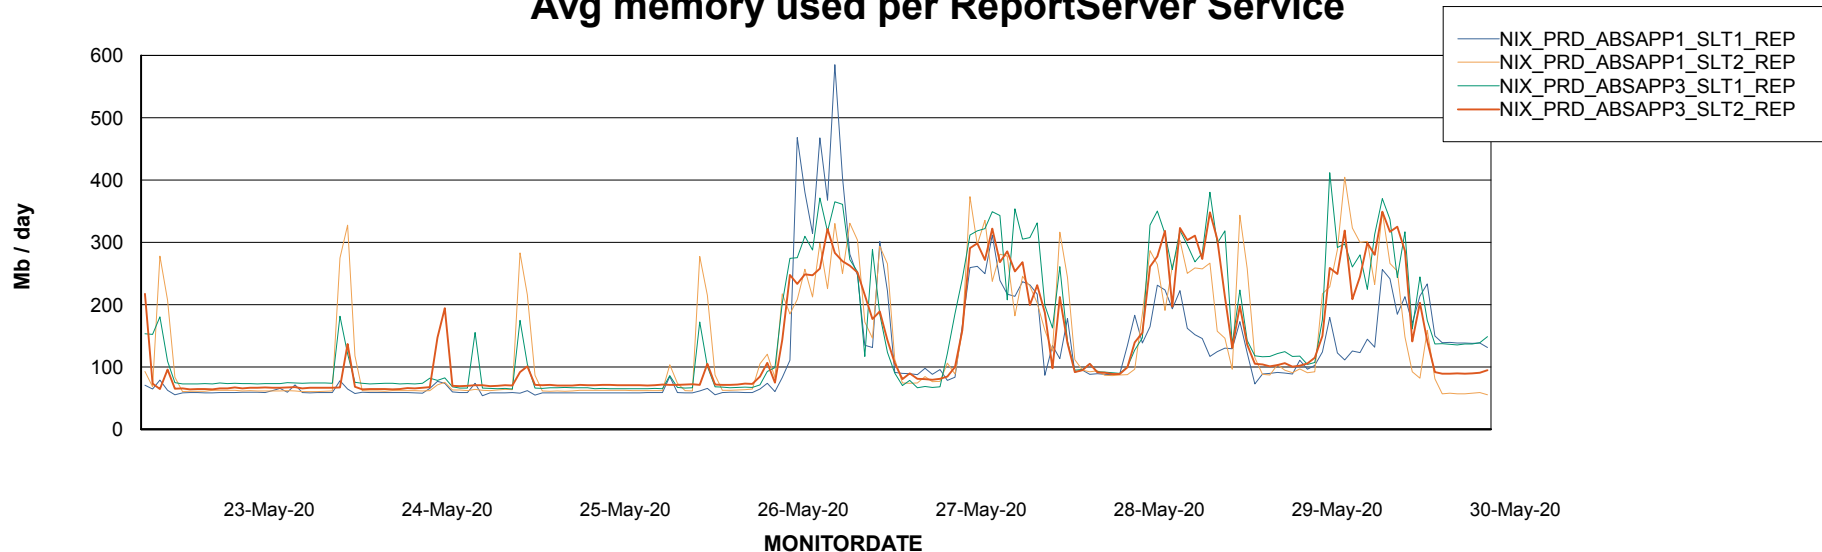

Avg users per day per ABS server

Weekly SLA Customer Report

Customer NIX_Production
Database ID 51

ABSSolute Application ReportServer Services

Avg memory used per ReportServer Service

Weekly SLA Customer Report