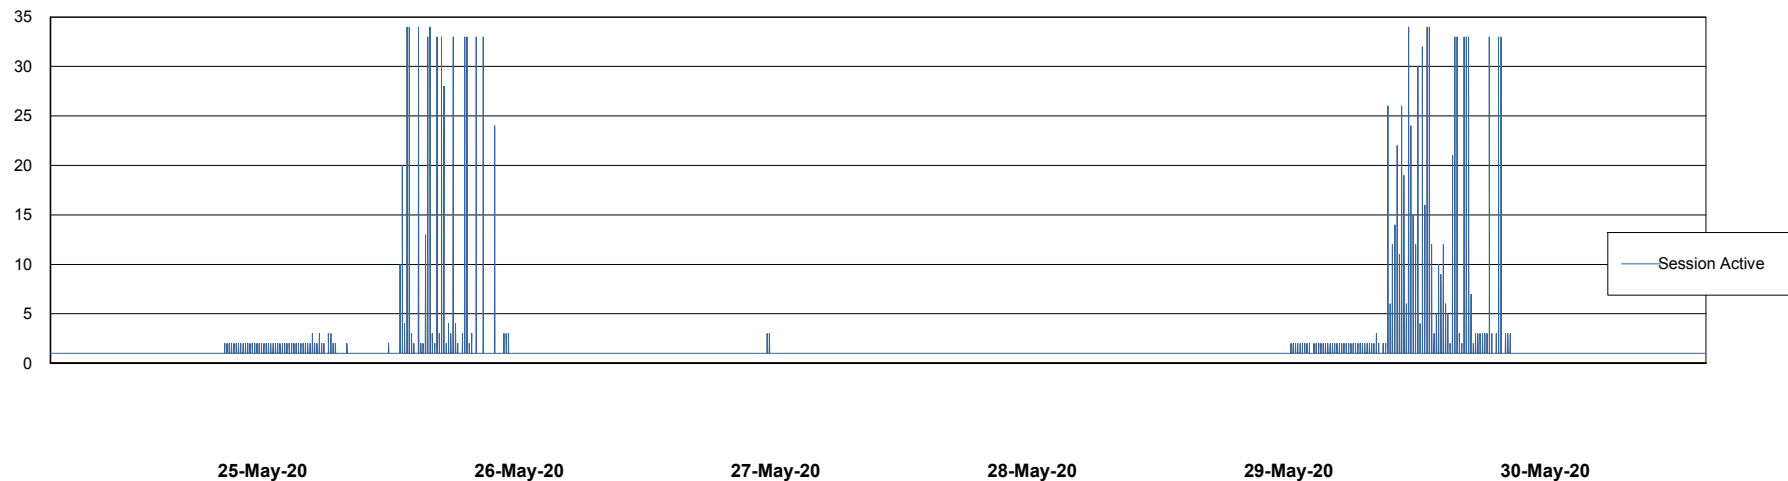

Database Performance NIXDB_Standby