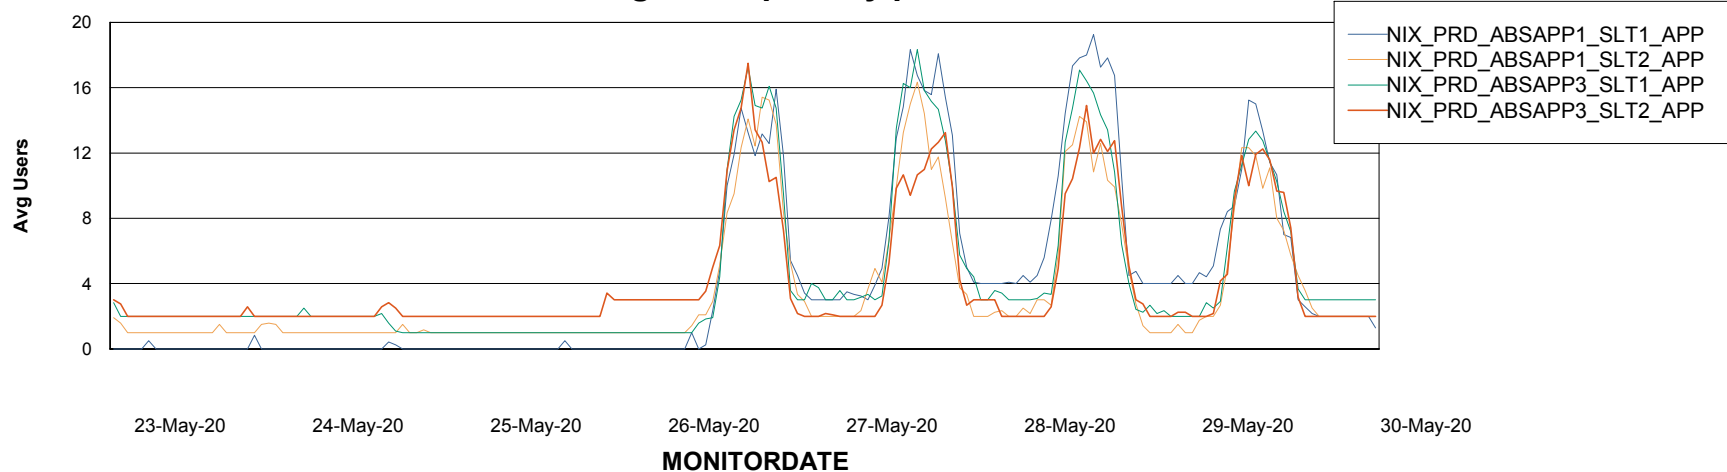

Standby Database Health NIX_Production

Recovery lag for last 7 days

Weekly SLA Customer Report

Customer NIX_Production
Database ID 51

ABSSolute Application Server Services

Avg memory used per ABS Server Service

Avg users per day per ABS server

Weekly SLA Customer Report

Customer NIX_Production
Database ID 51

ABSSolute Application ReportServer Services

Avg memory used per ReportServer Service

Weekly SLA Customer Report