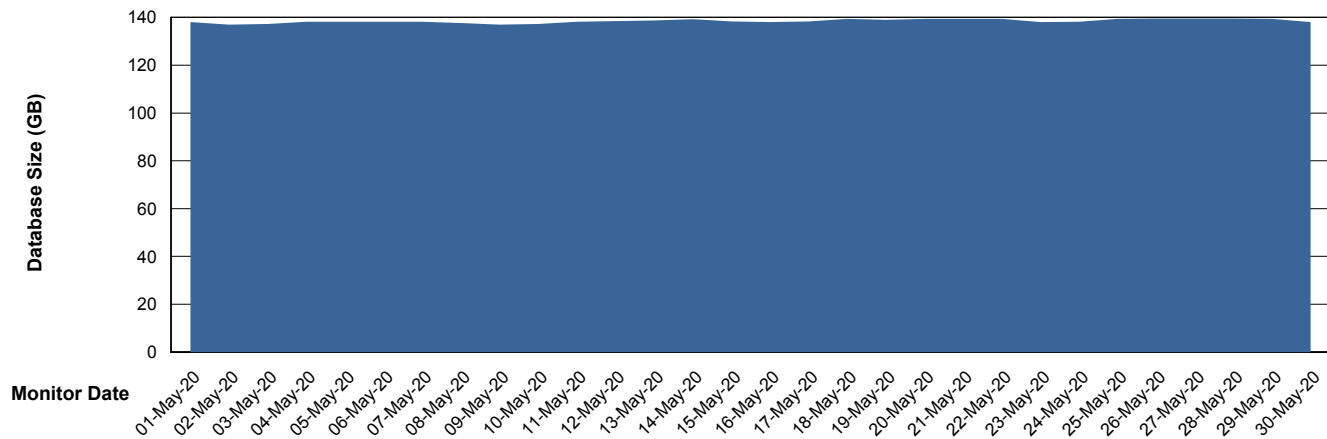

Customer NIX_Production
Database ID 51

Database Performance NIXDB_Standby

Weekly SLA Customer Report

Customer NIX_Production
Database ID 51

DATABASE SIZE NIXDB_BI

Database growth over last month

DATABASE SIZE NIXDB_Production