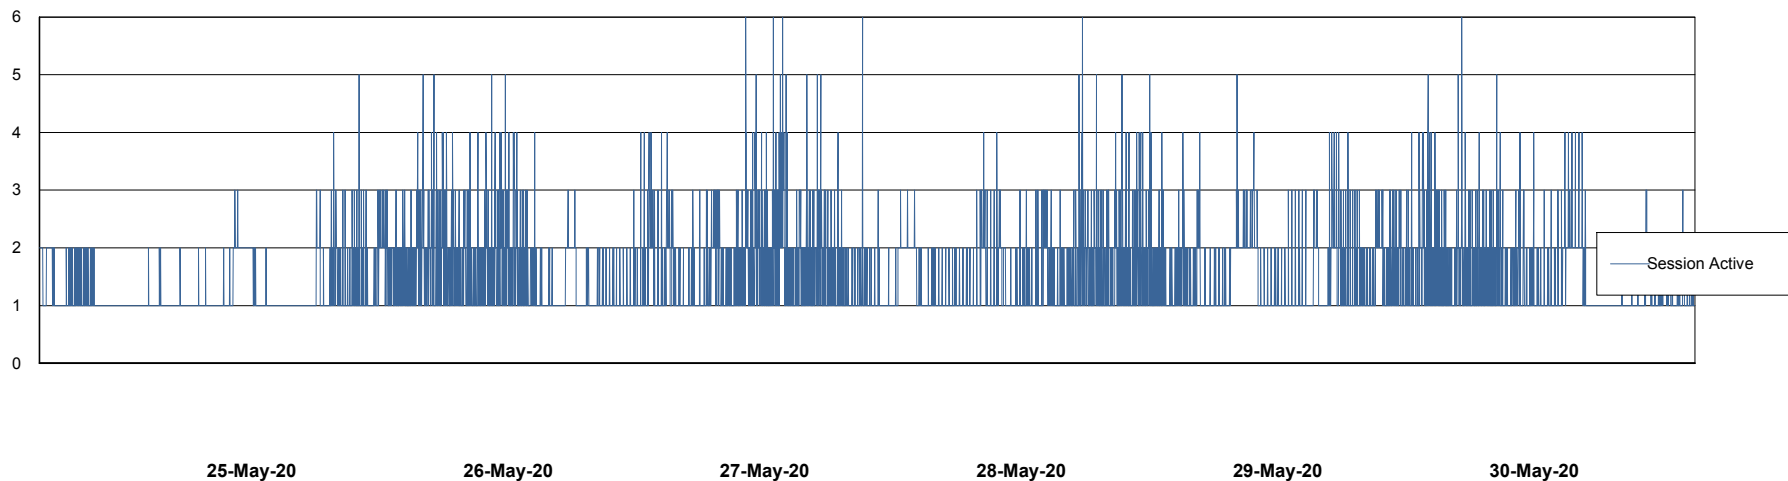

Weekly SLA Customer Report

Customer NIX_Production
Database ID 51

Database Performance NIXDB_BI

Weekly SLA Customer Report

Customer NIX_Production
Database ID 51

Database Performance NIXDB_Production

Weekly SLA Customer Report