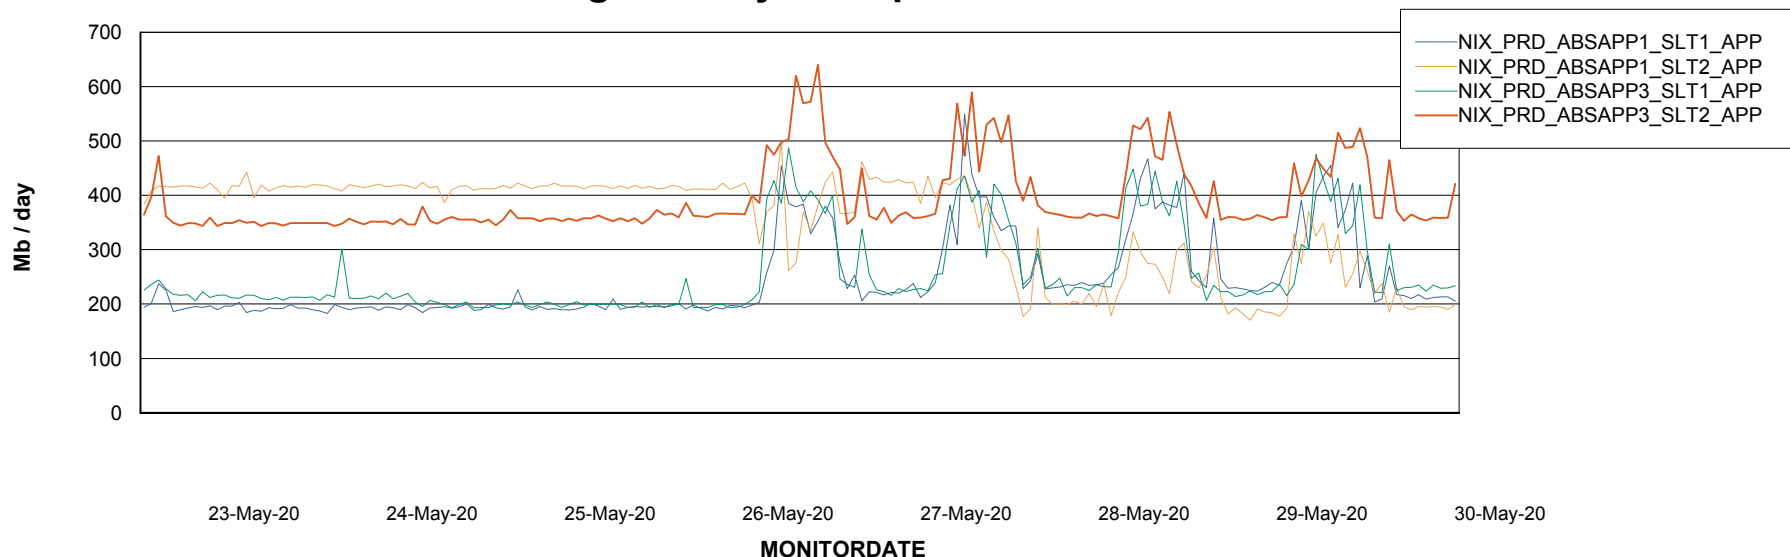

Standby Database Health NIX_Production

Recovery lag for last 7 days

Weekly SLA Customer Report

Customer NIX_Production
Database ID 51

ABSSolute Application Server Services

Avg memory used per ABS Server Service