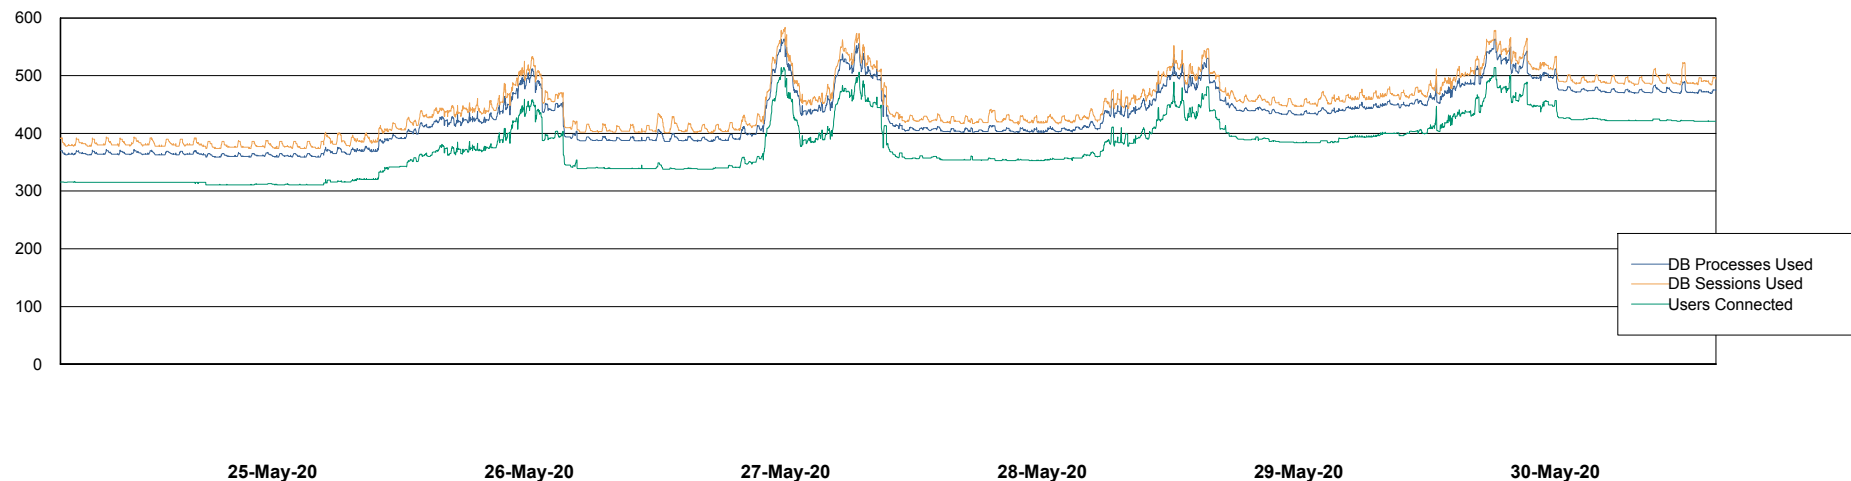

Weekly SLA Customer Report

Customer NIX_Production
Database ID 51

Database Performance NIXDB_BI

Weekly SLA Customer Report

Customer NIX_Production
Database ID 51

Database Performance NIXDB_Production

Weekly SLA Customer Report