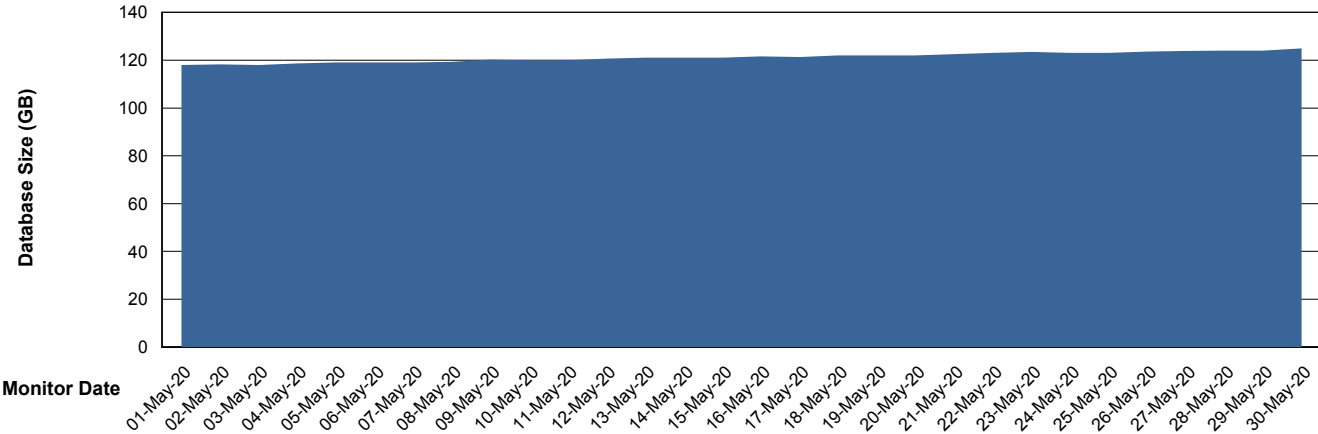

Weekly SLA Customer Report

Customer LSS_Prod (NO SLA)
Database ID 96

Database Performance LSS_ABSME_DB_LIODA4

Weekly SLA Customer Report

Customer LSS_Prod (NO SLA)
 Database ID 96

DATABASE SIZE LSS_ABSME_DB_LIODA4

Database growth over last month

Database Tablespace LSS_ABSME_DB_LIODA4

Date	Tablespace Name	Filesize (Gb)	Usedsize (Gb)	Percentage free
30-May-20	ABSDATA	128	93	27
	INDX	6	5	17
29-May-20	ABSDATA	128	92	28
	INDX	6	5	17
28-May-20	ABSDATA	128	92	28
	INDX	6	5	17
27-May-20	ABSDATA	128	92	28
	INDX	6	5	17
26-May-20	ABSDATA	128	92	28
	INDX	6	5	17
25-May-20	ABSDATA	128	91	29
	INDX	6	5	17
24-May-20	ABSDATA	128	91	29
	INDX	6	5	17