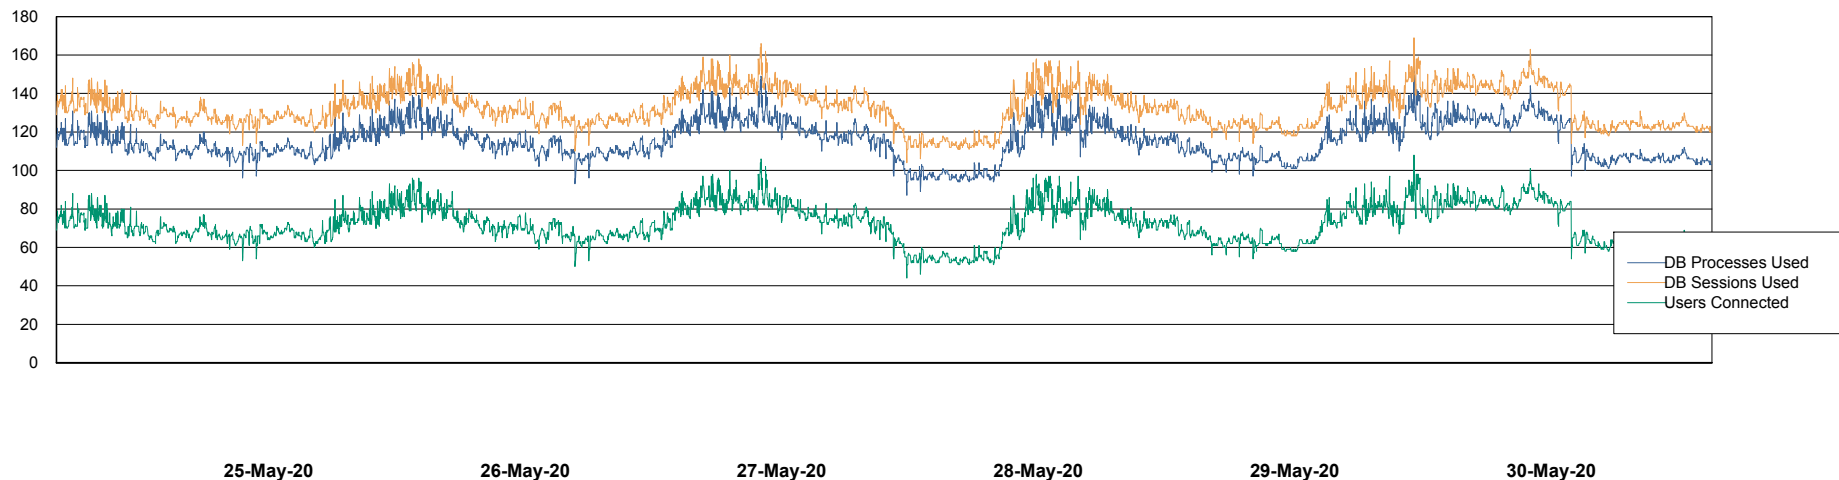

Database Performance LSS_ABSME_DB_LIODA4