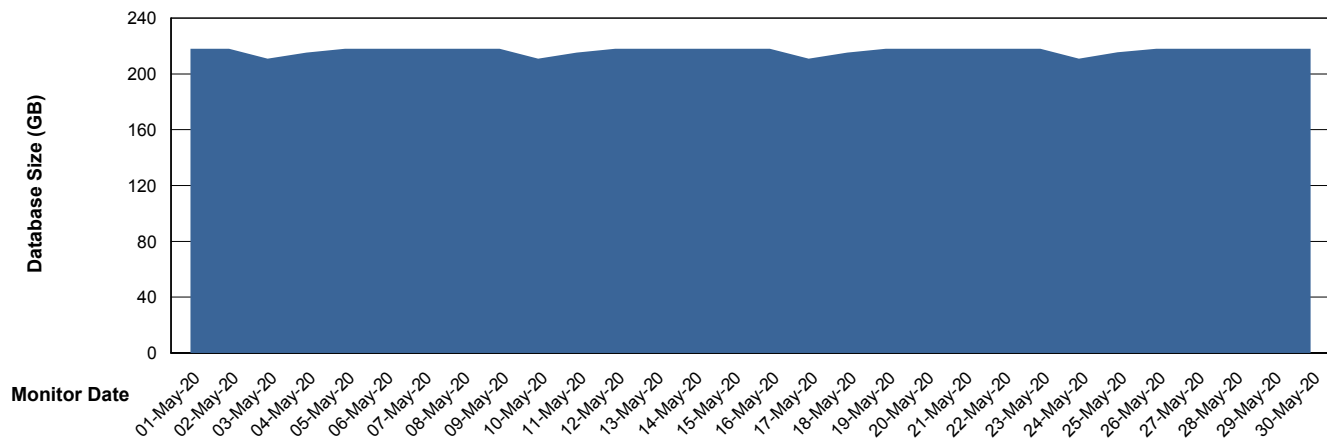

DATABASE SIZE LLGDB_Production

Database growth over last month