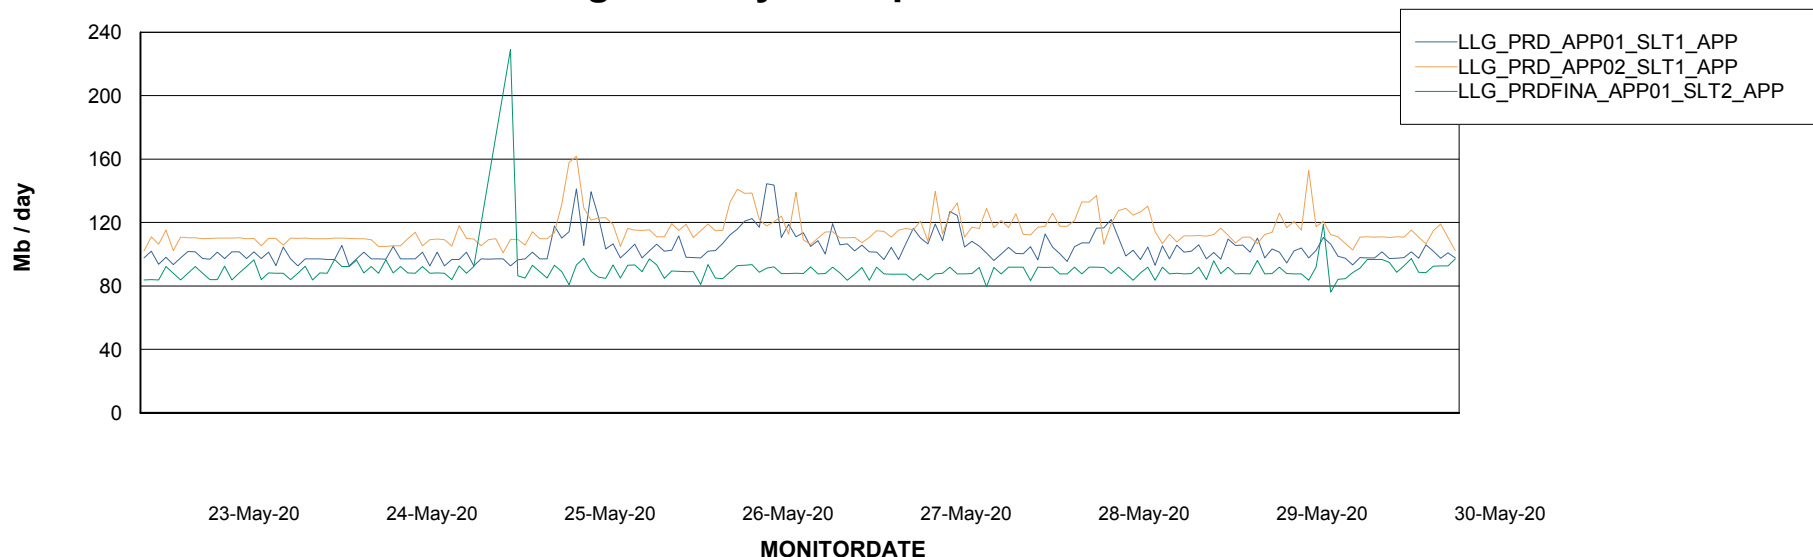

ABSSolute Application Server Services

Avg memory used per ABS Server Service