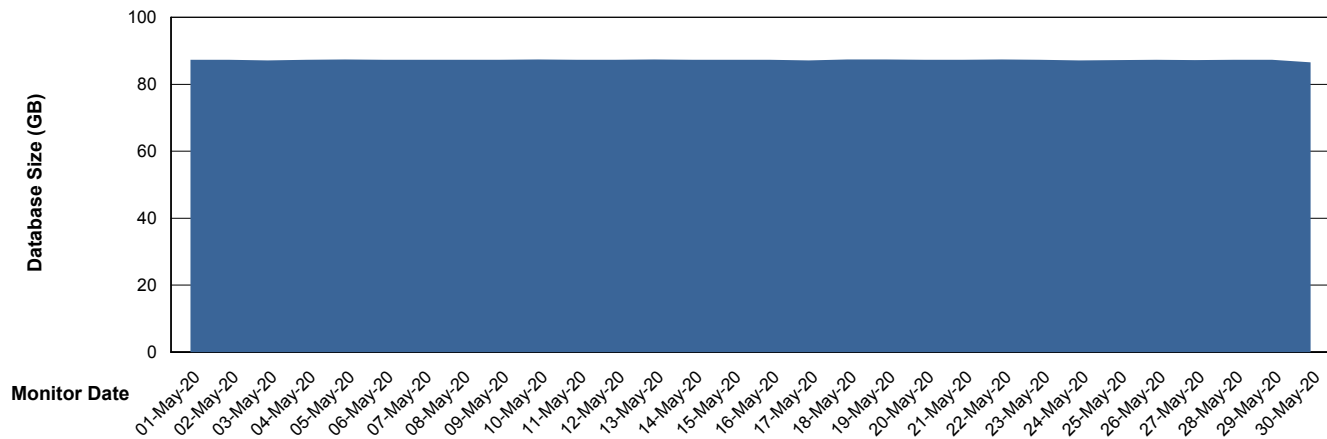

Customer LLG_Production
Database ID 53

Database Performance LLGDB_Standby

Weekly SLA Customer Report

Customer LLG_Production
Database ID 53

DATABASE SIZE LLGDB_BI02

Database growth over last month

DATABASE SIZE LLGDB_Production

Database growth over last month

Weekly SLA Customer Report

Customer LLG_Production
Database ID 53

Database Tablespace LLGDB_BI02

Date	Tablespace Name	Filesize (Gb)	Usedsize (Gb)	Percentage free
30-May-20	ABSDATA	100	41	59
	INDX	100	42	58
29-May-20	ABSDATA	100	41	59
	INDX	100	42	58
28-May-20	ABSDATA	100	41	59
	INDX	100	42	58
27-May-20	ABSDATA	100	41	59
	INDX	100	42	58
26-May-20	ABSDATA	100	41	59
	INDX	100	42	58
25-May-20	ABSDATA	100	41	59
	INDX	100	42	58
24-May-20	ABSDATA	100	41	59
	INDX	100	42	58