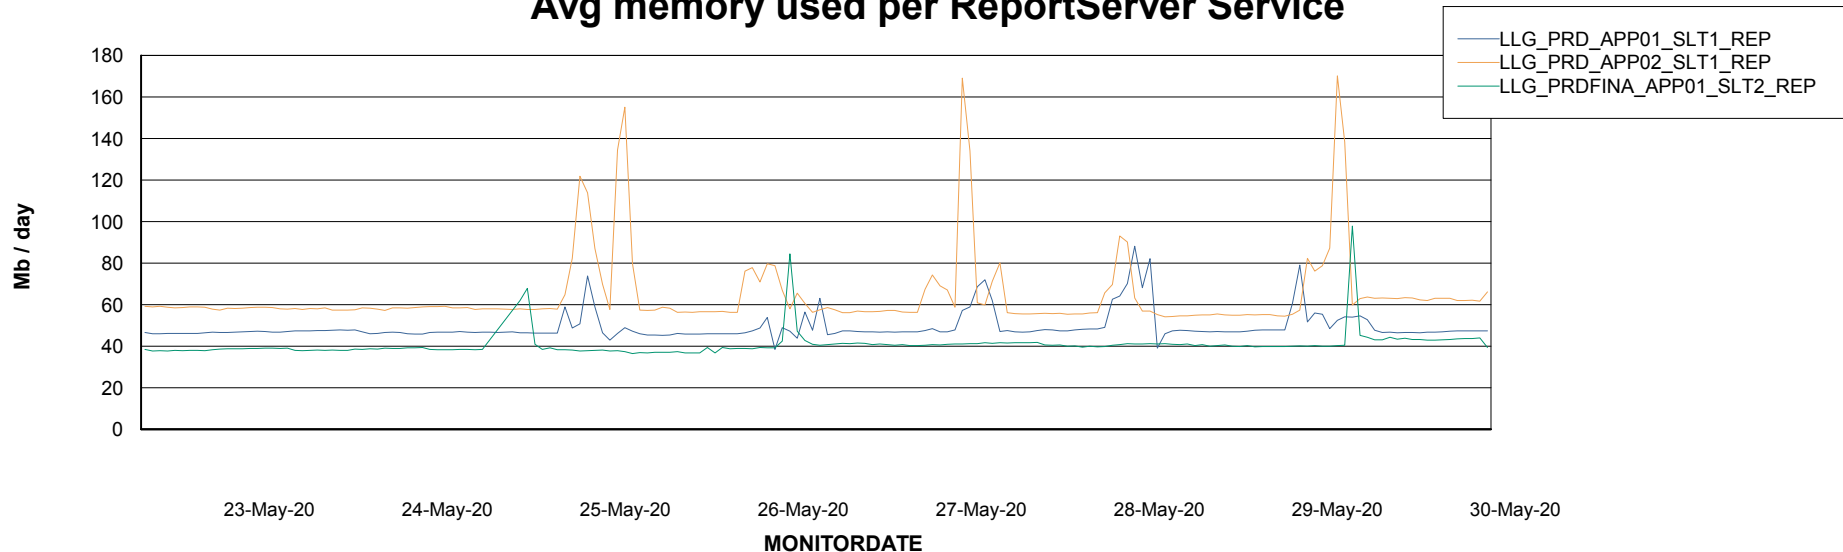

ABSolute Application Server Services

Avg memory used per ReportServer Service