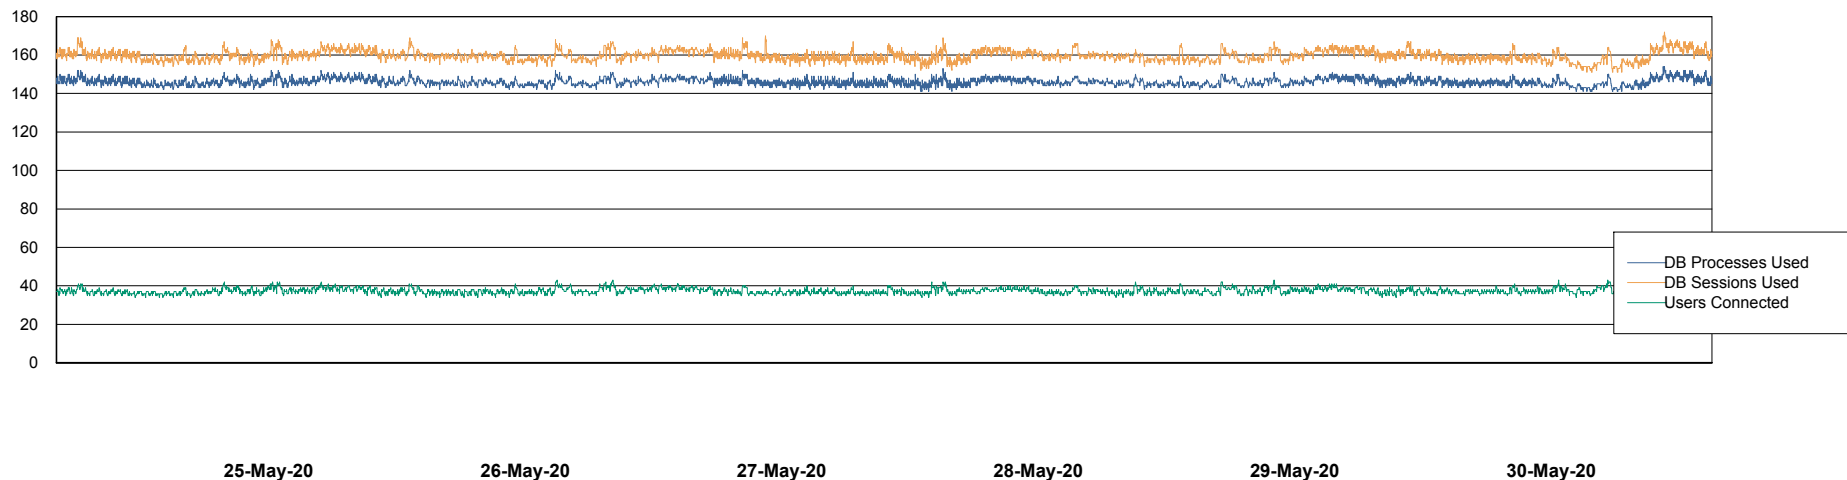

Database Performance LLGDB_BI02