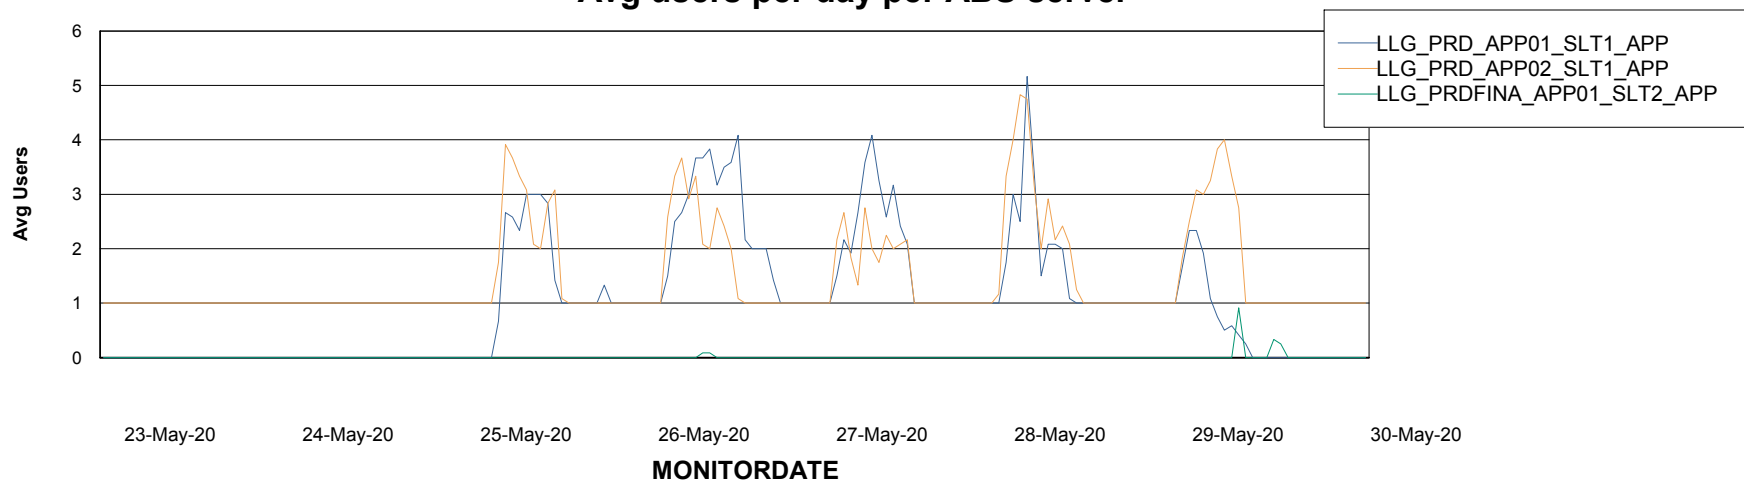

Avg users per day per ABS server