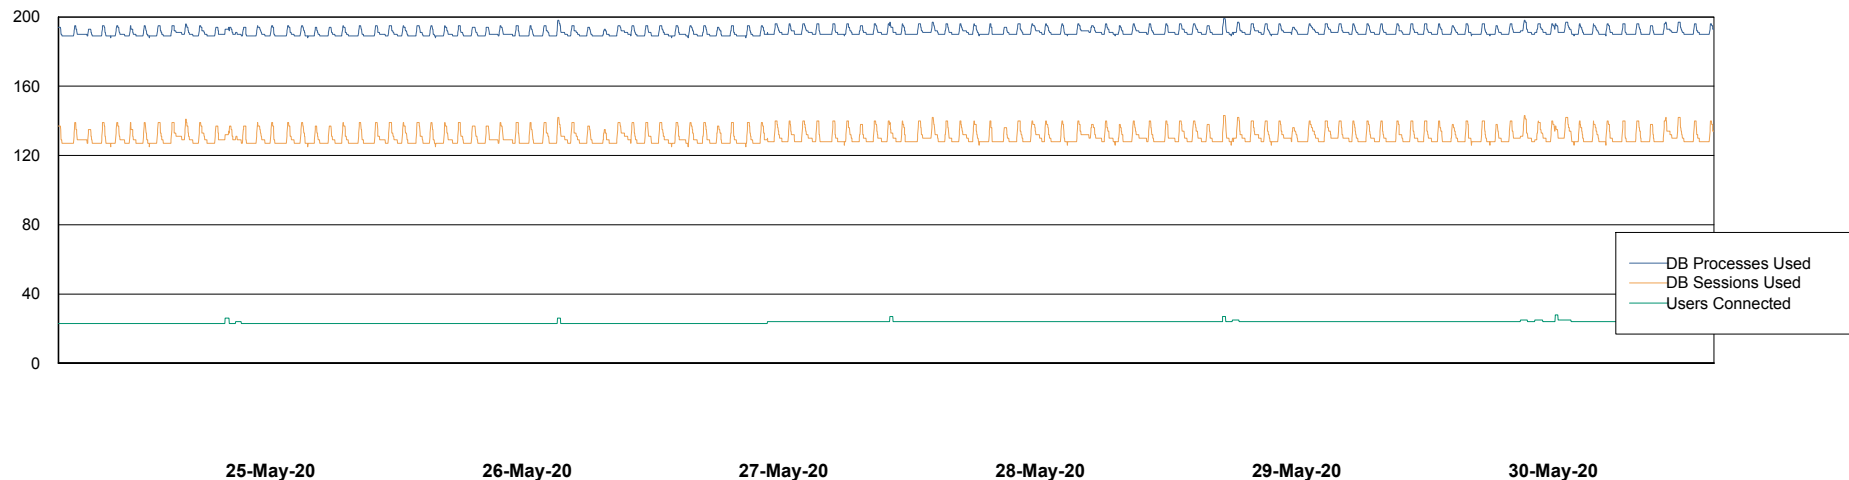

Database Performance LLGDB_Standby