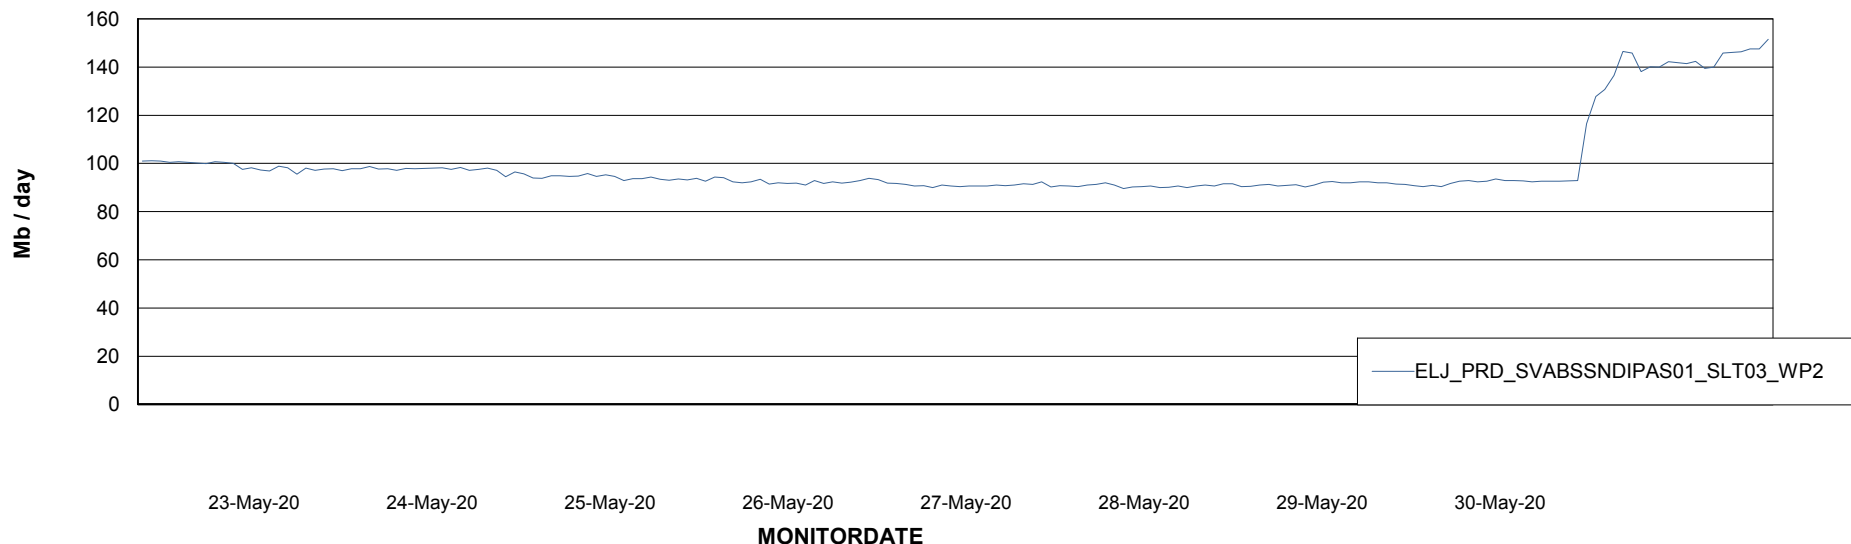

ABSSolute Application ReportServer Services

Avg memory used per ReportServer Service

Weekly SLA Customer Report

Customer ELJ Production
Database ID 72

ABSSolute Web Component Services

Avg memory used per ABS Web component