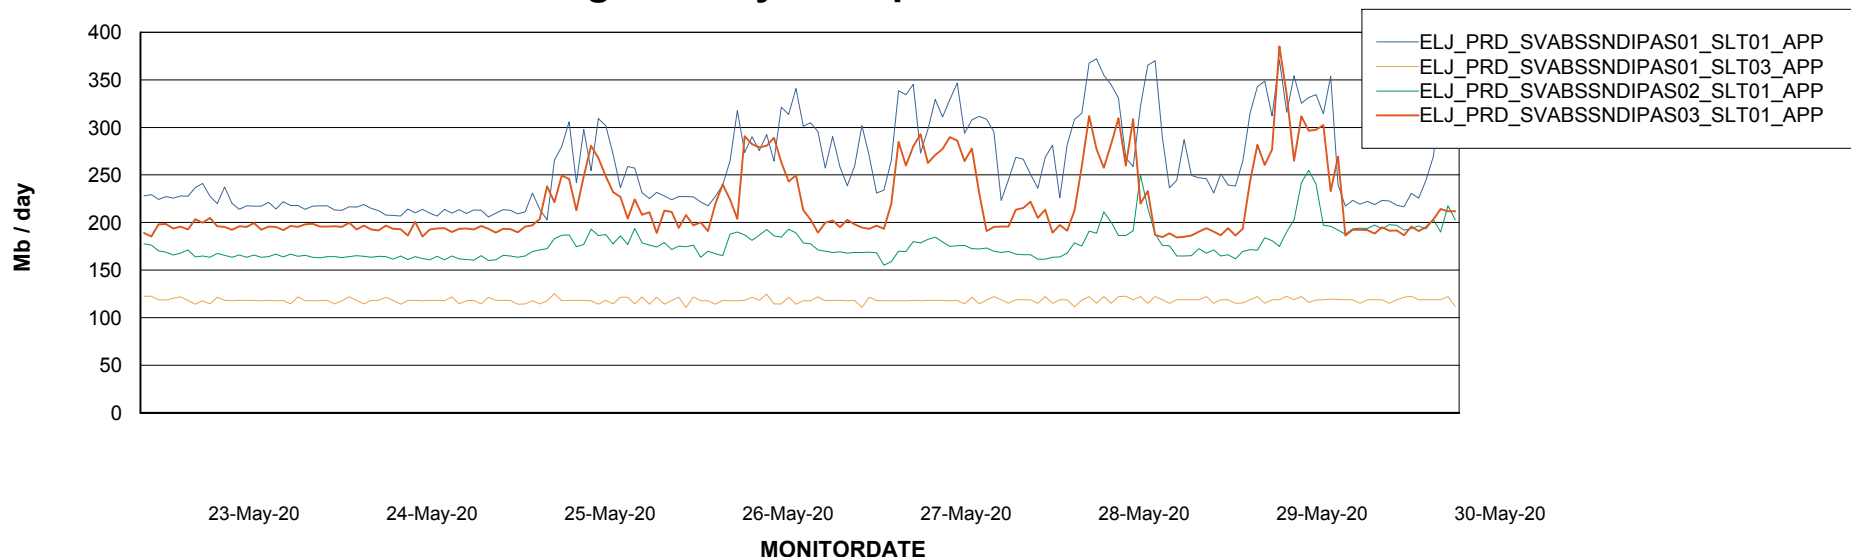

ABSSolute Application Server Services

Avg memory used per ABS Server Service