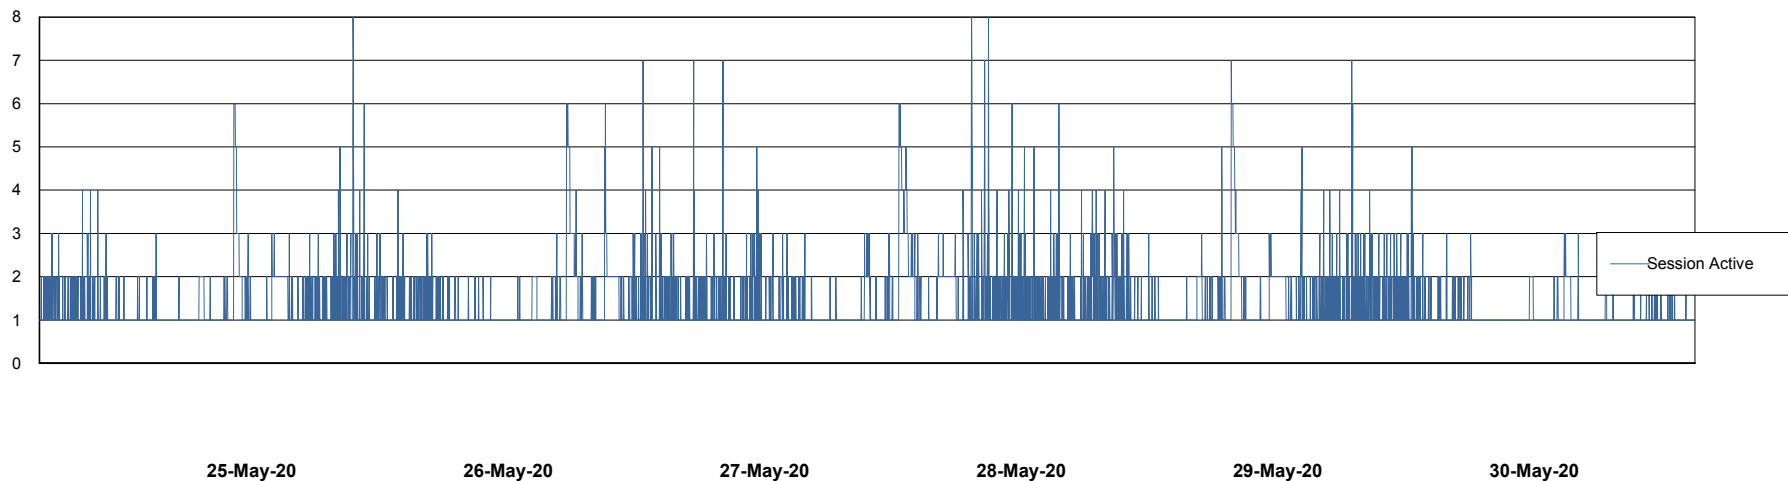

Database Performance ELJDB_Production