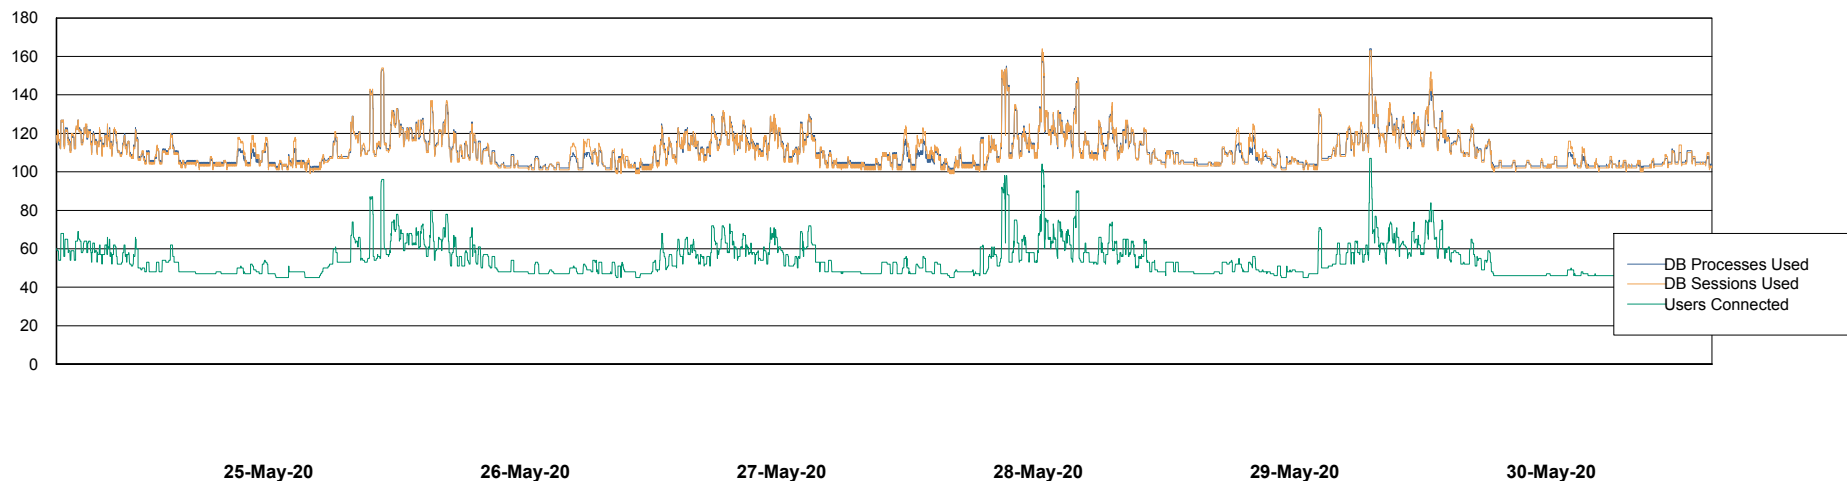

Database Performance ELJDB_Production