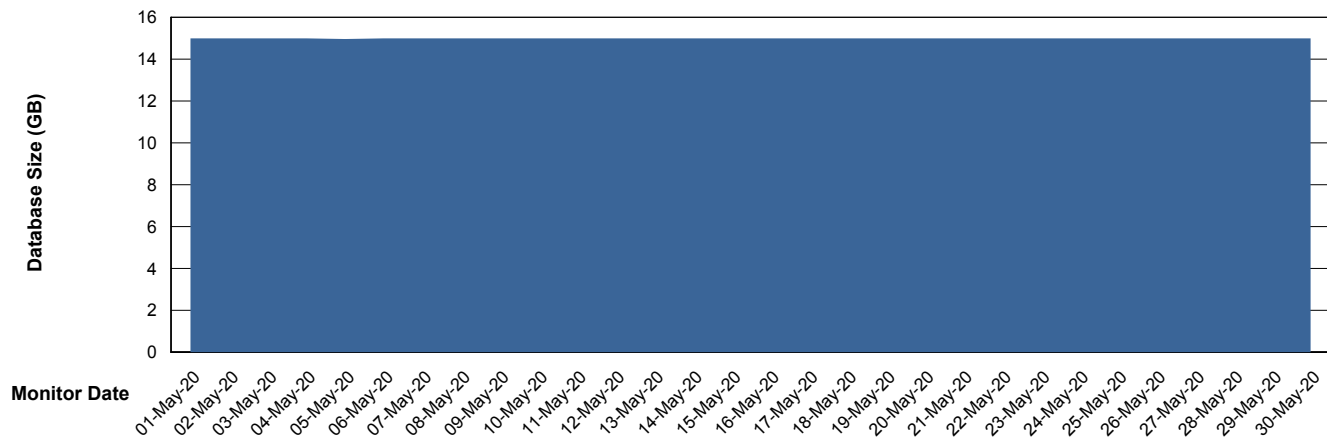

Weekly SLA Customer Report

Customer ELJ Production
Database ID 72

Database Performance ELJDB_Production

Weekly SLA Customer Report

Customer ELJ Production
Database ID 72

Database Performance ELJDB_Standby

Weekly SLA Customer Report

Customer ELJ Production
Database ID 72

DATABASE SIZE ELJDB_PRD_BI

Database growth over last month

DATABASE SIZE ELJDB_Production

Database growth over last month

Weekly SLA Customer Report

Customer ELJ Production
Database ID 72