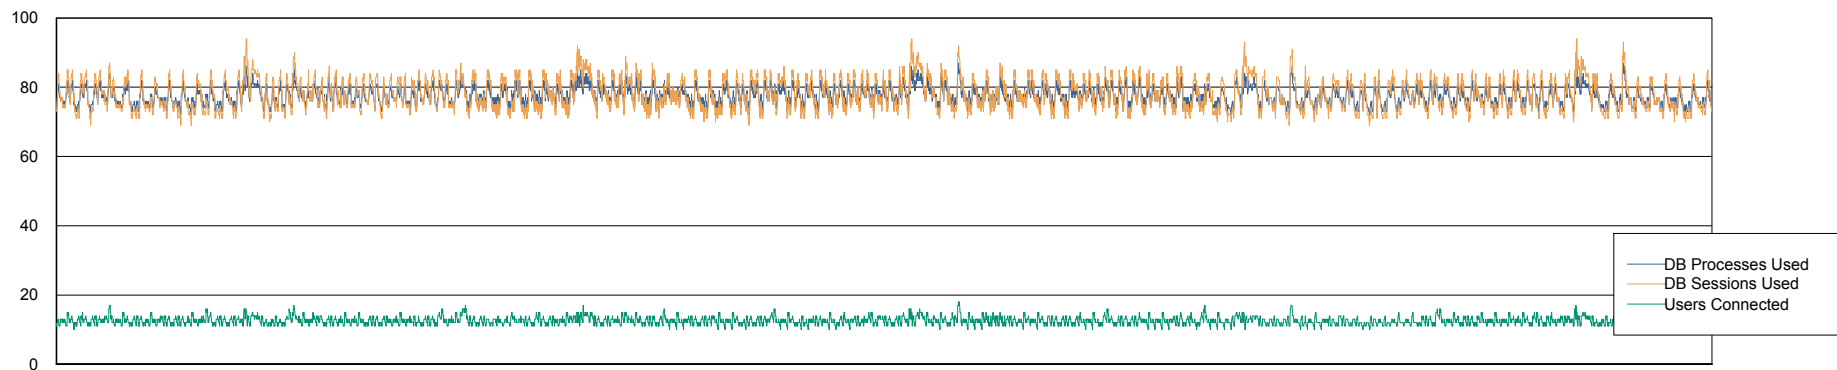

Database Performance ELJDB_PRD_BI

25-May-20 26-May-20 27-May-20 28-May-20 29-May-20 30-May-20