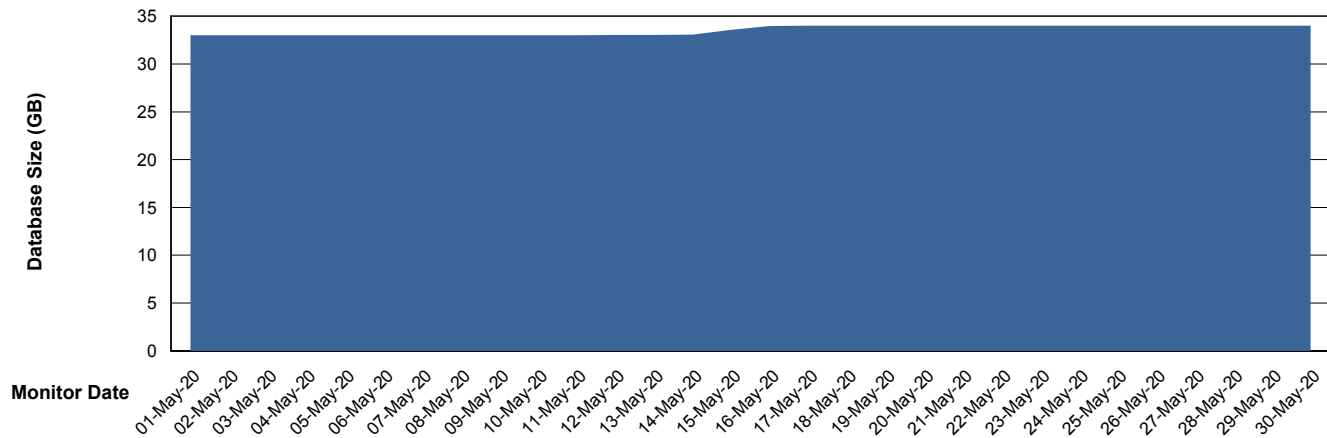

Customer ELJ Production
Database ID 72

DATABASE SIZE ELJDB_PRD_BI

Database growth over last month

DATABASE SIZE ELJDB_Production

Database growth over last month

Weekly SLA Customer Report

Customer ELJ Production
Database ID 72

Database Tablespace		ELJDB_PRD_BI		
Date	Tablespace Name	Filesize (Gb)	Usedsize (Gb)	Percentage free
30-May-20	ABSDATA	7	6	14
	INDX	7	6	14
29-May-20	ABSDATA	7	6	14
	INDX	7	6	14
28-May-20	ABSDATA	7	6	14
	INDX	7	6	14
27-May-20	ABSDATA	7	6	14
	INDX	7	6	14
26-May-20	ABSDATA	7	6	14
	INDX	7	6	14
25-May-20	ABSDATA	7	6	14
	INDX	7	6	14
24-May-20	ABSDATA	7	6	14
	INDX	7	6	14