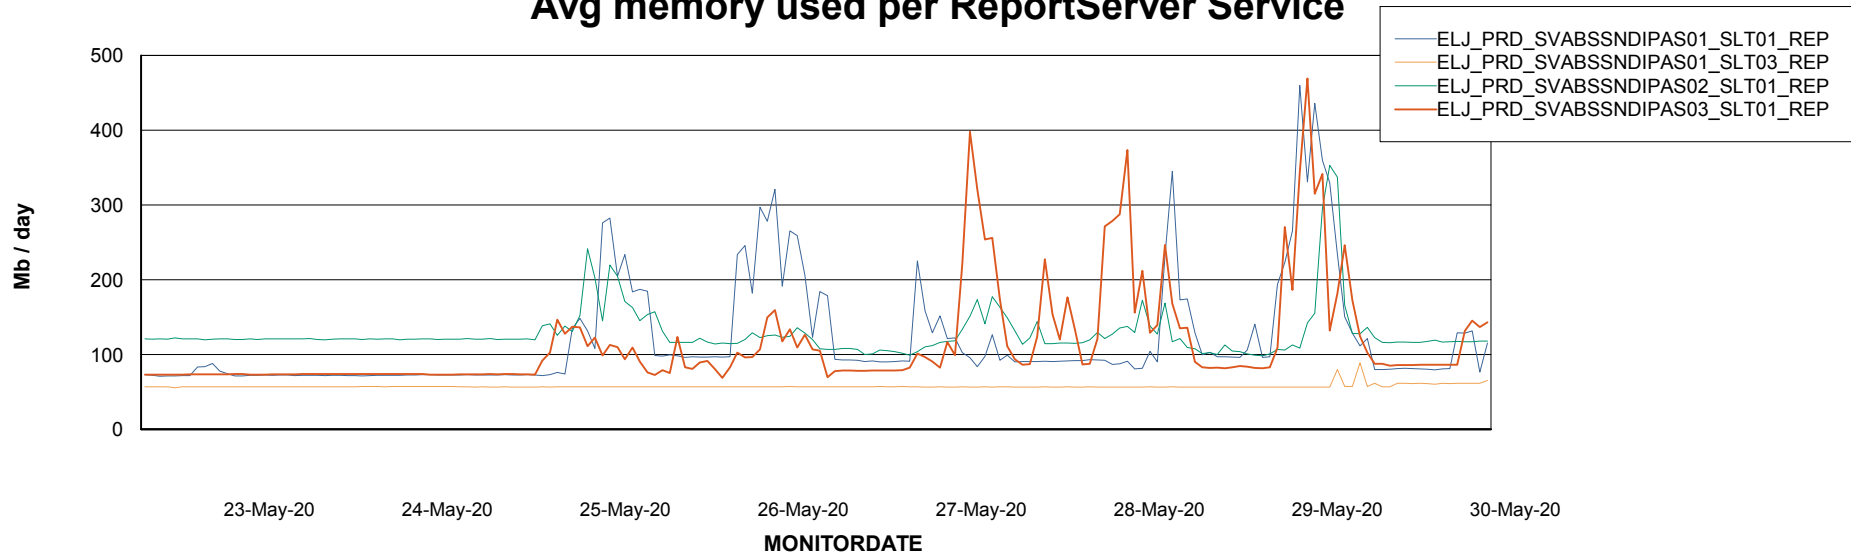

ABSSolute Application ReportServer Services

Avg memory used per ReportServer Service