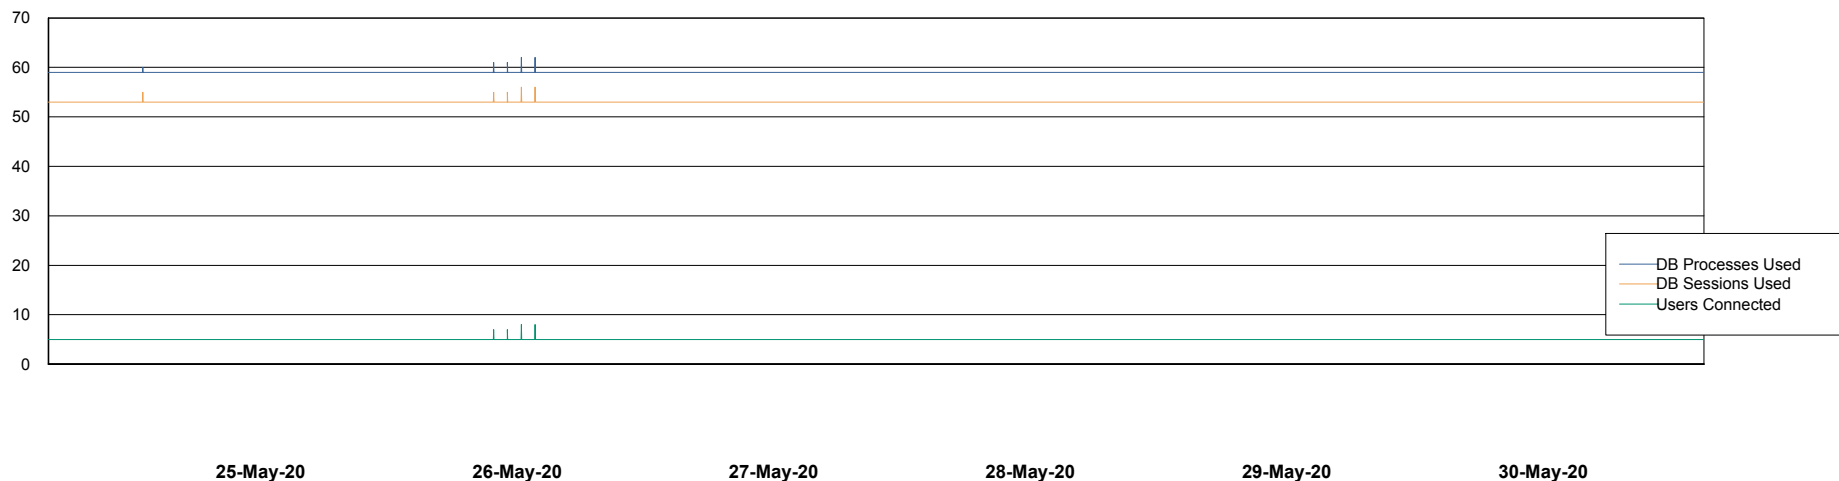

Weekly SLA Customer Report

Customer ELJ Production
Database ID 72

Database Performance ELJDB_Production

Weekly SLA Customer Report

Customer ELJ Production
Database ID 72

Database Performance ELJDB_Standby

Weekly SLA Customer Report