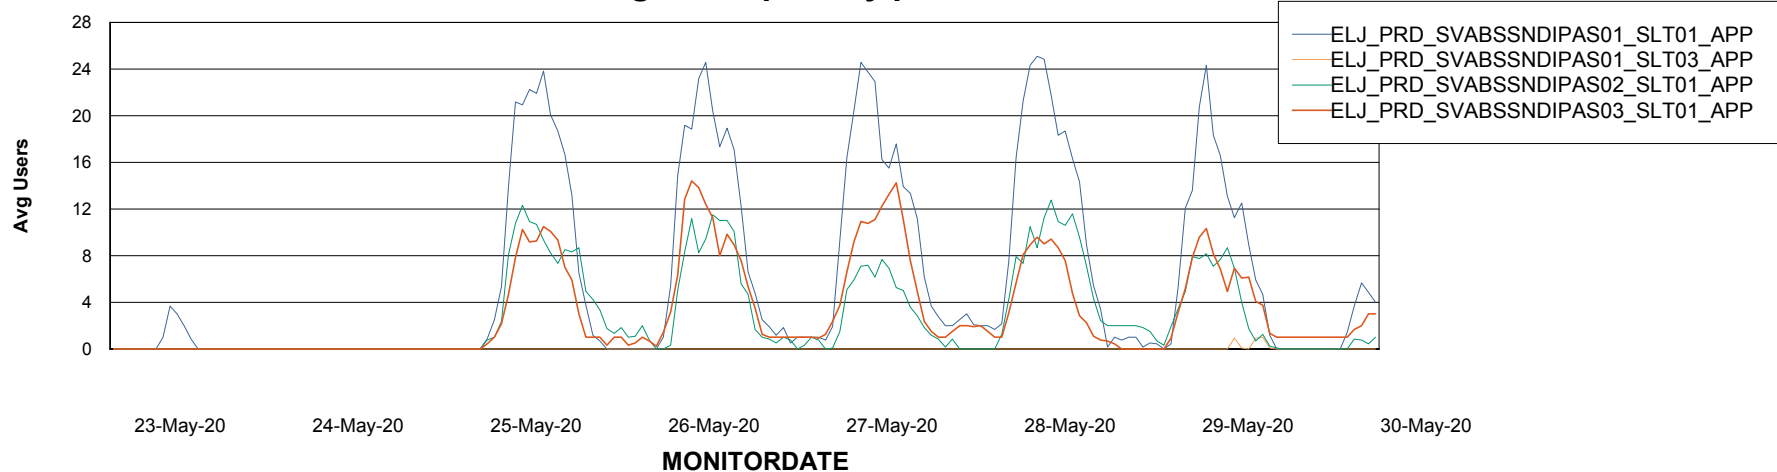

Weekly SLA Customer Report

Customer ELJ Production
Database ID 72

ABSSolute Application Server Services

Avg memory used per ABS Server Service

Avg users per day per ABS server

Weekly SLA Customer Report

Customer ELJ Production
Database ID 72