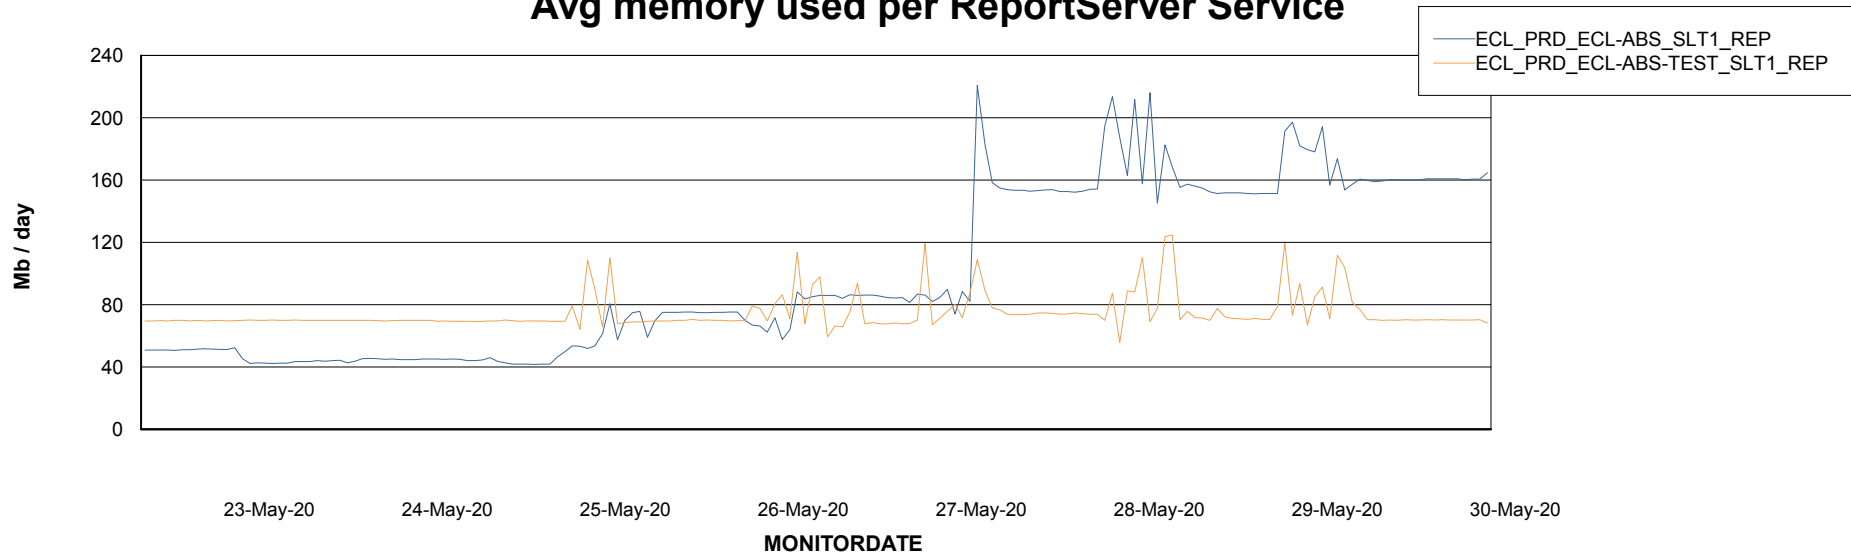

Avg memory used per ABS Server Service

Avg users per day per ABS server

Weekly SLA Customer Report

Customer ECL Production
Database ID 77

ABSSolute Application ReportServer Services

Avg memory used per ReportServer Service