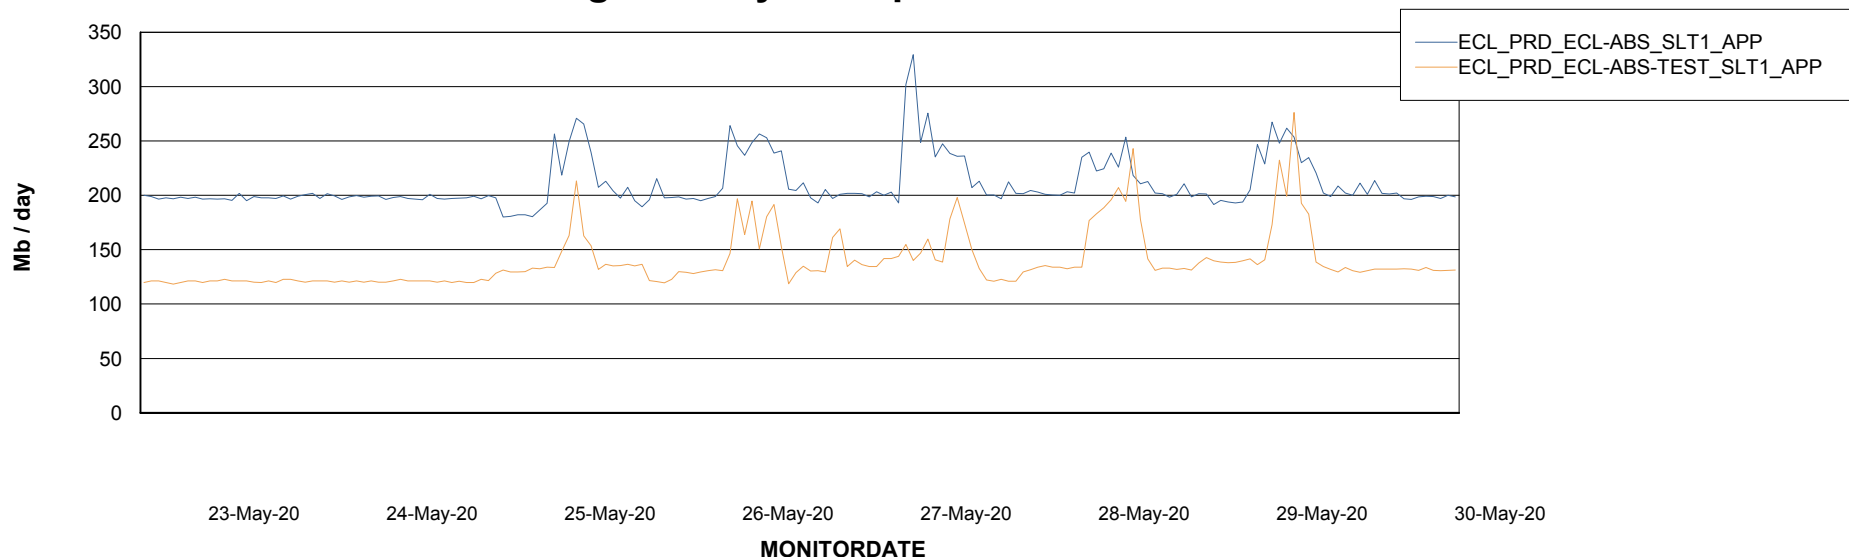

ABSSolute Application Server Services

Avg memory used per ABS Server Service