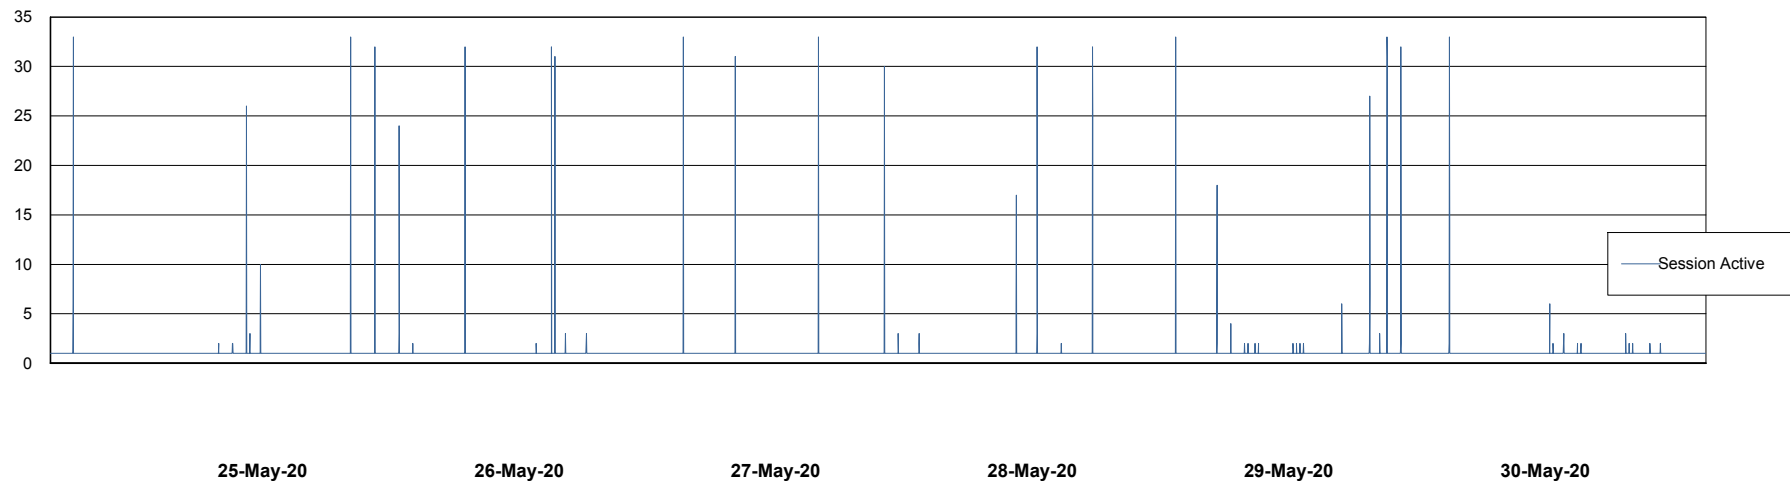

Weekly SLA Customer Report

Customer ECL Production
Database ID 77

Database Performance ECLDB_Production

Weekly SLA Customer Report

Customer ECL Production
Database ID 77

Database Performance ECLDB_Standby

Weekly SLA Customer Report