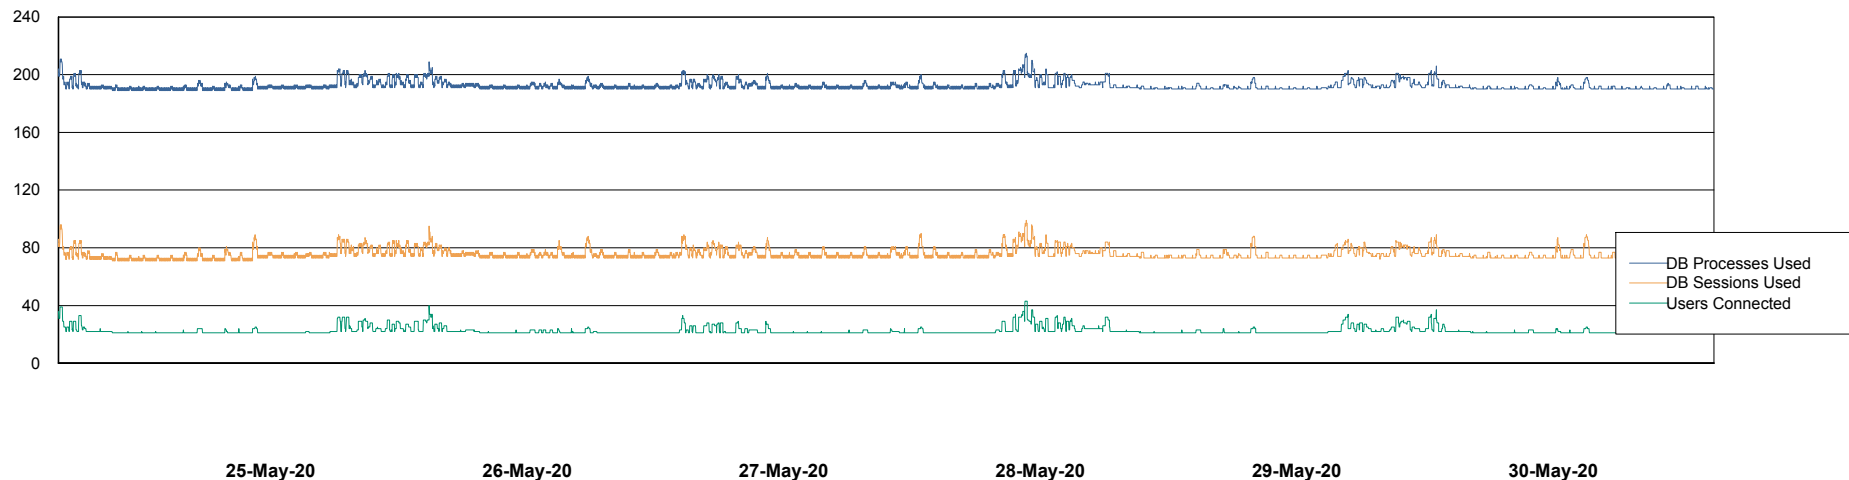

Weekly SLA Customer Report

Customer ECL Production
Database ID 77

Database Performance ECLDB_Production

Weekly SLA Customer Report

Customer ECL Production
Database ID 77

Database Performance ECLDB_Standby

Weekly SLA Customer Report