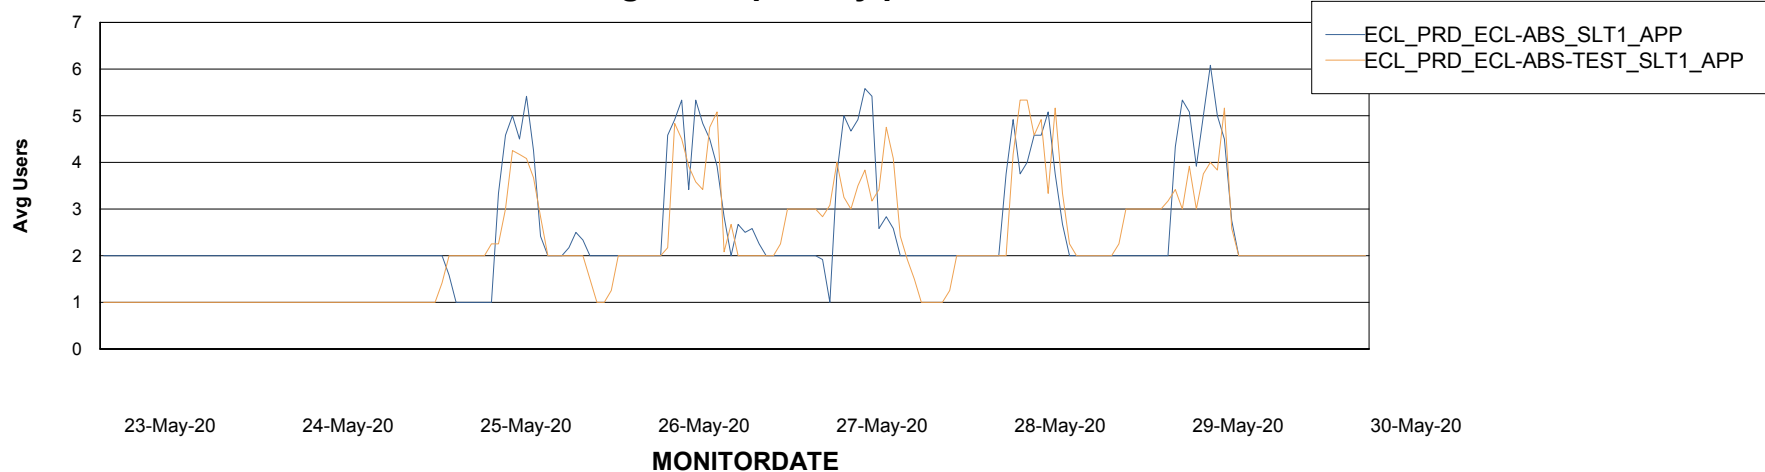

Avg users per day per ABS server