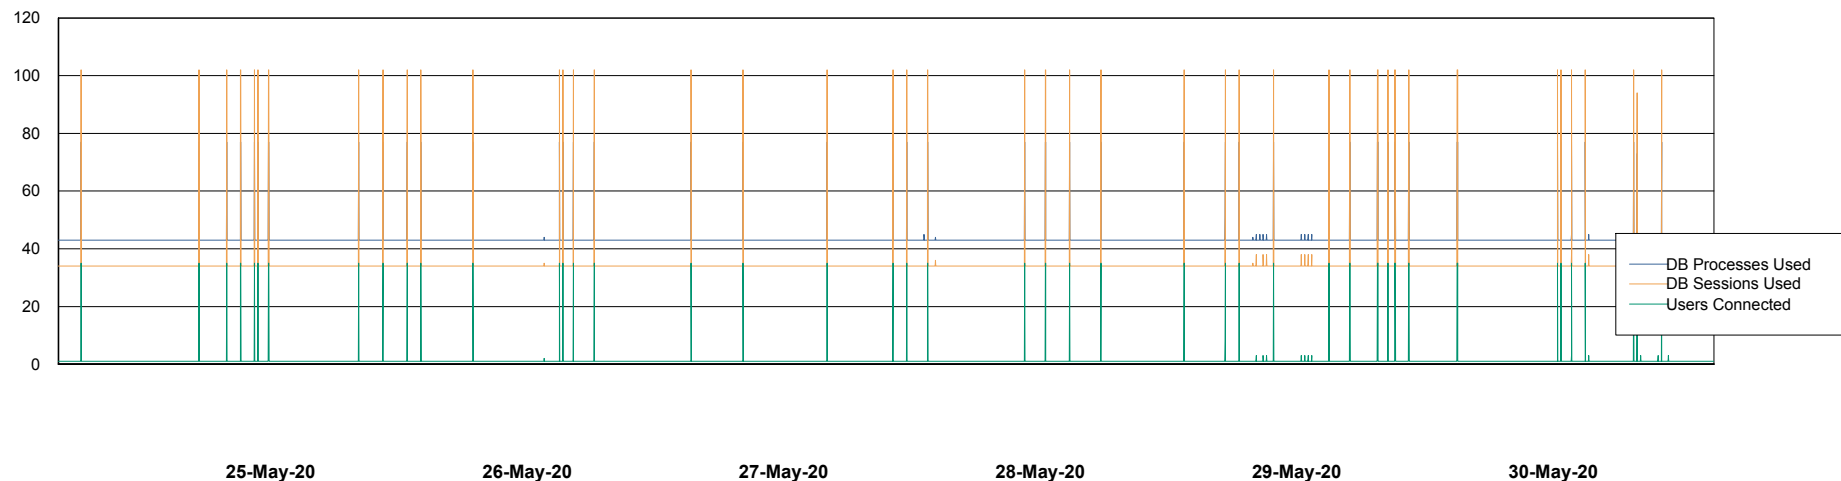

Weekly SLA Customer Report

Customer ECL Production
Database ID 77

Database Performance ECLDB_Production

Weekly SLA Customer Report

Customer ECL Production
Database ID 77

Database Performance ECLDB_Standby

Weekly SLA Customer Report