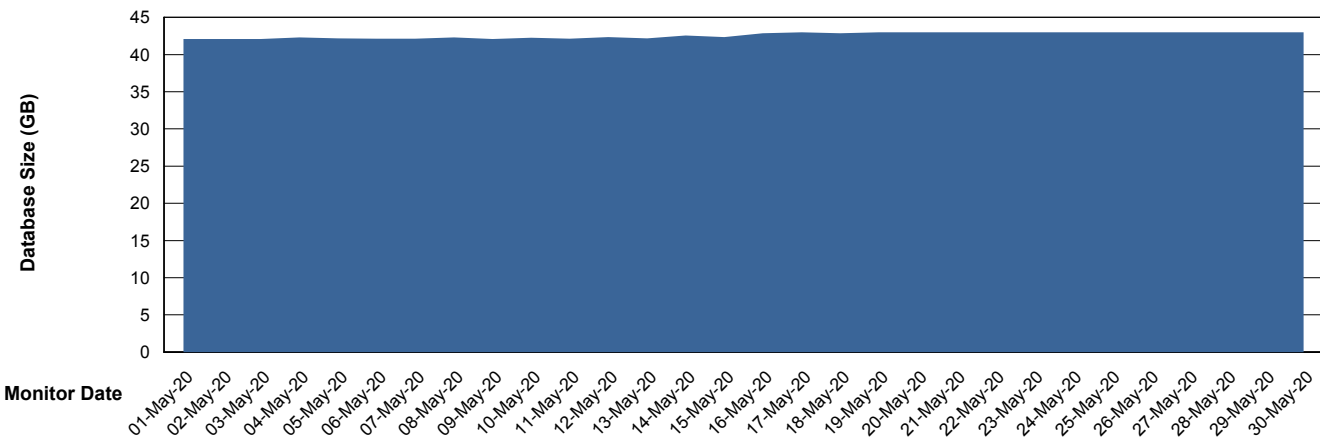

Weekly SLA Customer Report

Customer ECL Production
Database ID 77

Database Performance ECLDB_Production

Weekly SLA Customer Report

Customer ECL Production
Database ID 77

Database Performance ECLDB_Standby

Weekly SLA Customer Report

Customer ECL Production
 Database ID 77

DATABASE SIZE ECLDB_Production

Database growth over last month

Database Tablespace ECLDB_Production

Date	Tablespace Name	Filesize (Gb)	Usedsize (Gb)	Percentage free
30-May-20	ABSDATA	46	39	15
	INDX	8	2	75
29-May-20	ABSDATA	46	39	15
	INDX	8	2	75
28-May-20	ABSDATA	46	39	15
	INDX	8	2	75
27-May-20	ABSDATA	46	39	15
	INDX	8	2	75
26-May-20	ABSDATA	46	39	15
	INDX	8	2	75
25-May-20	ABSDATA	46	39	15
	INDX	8	2	75
24-May-20	ABSDATA	46	39	15
	INDX	8	2	75