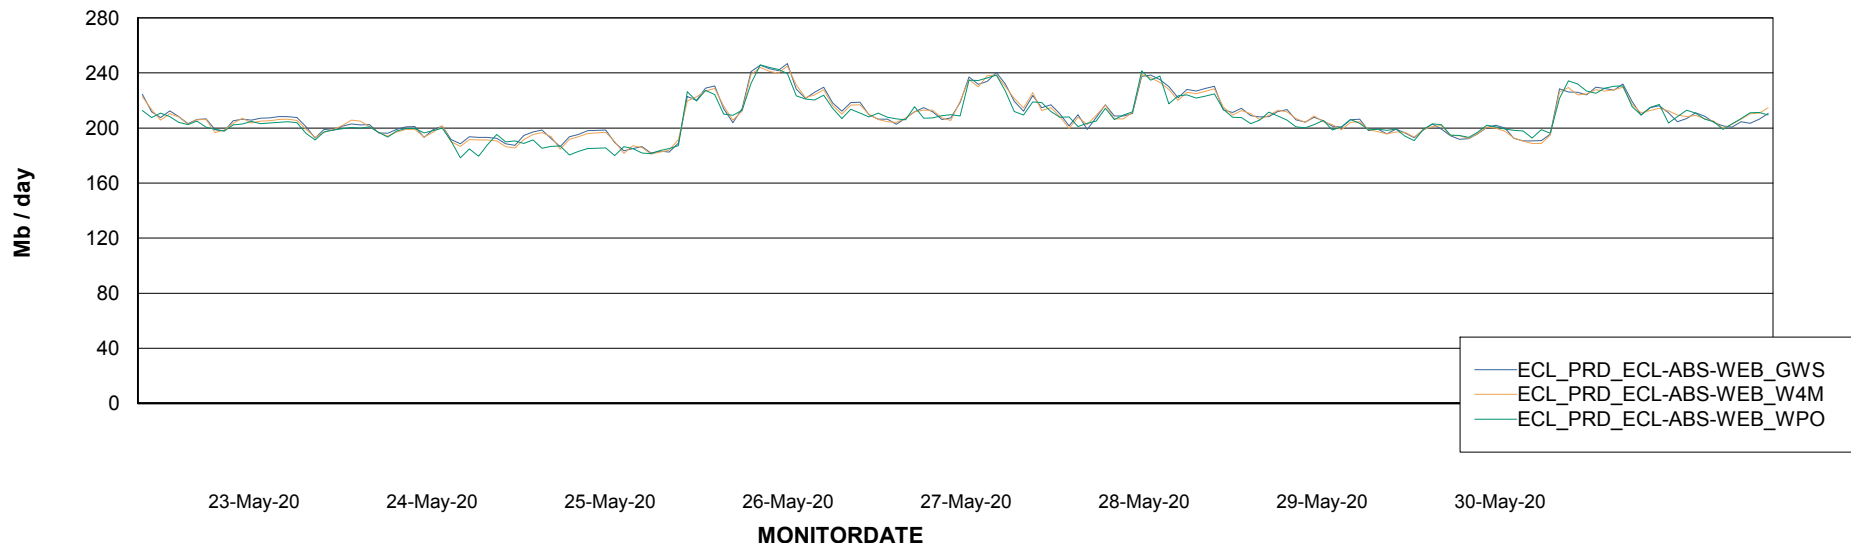

ABSSolute Web Component Services

Avg memory used per ABS Web component