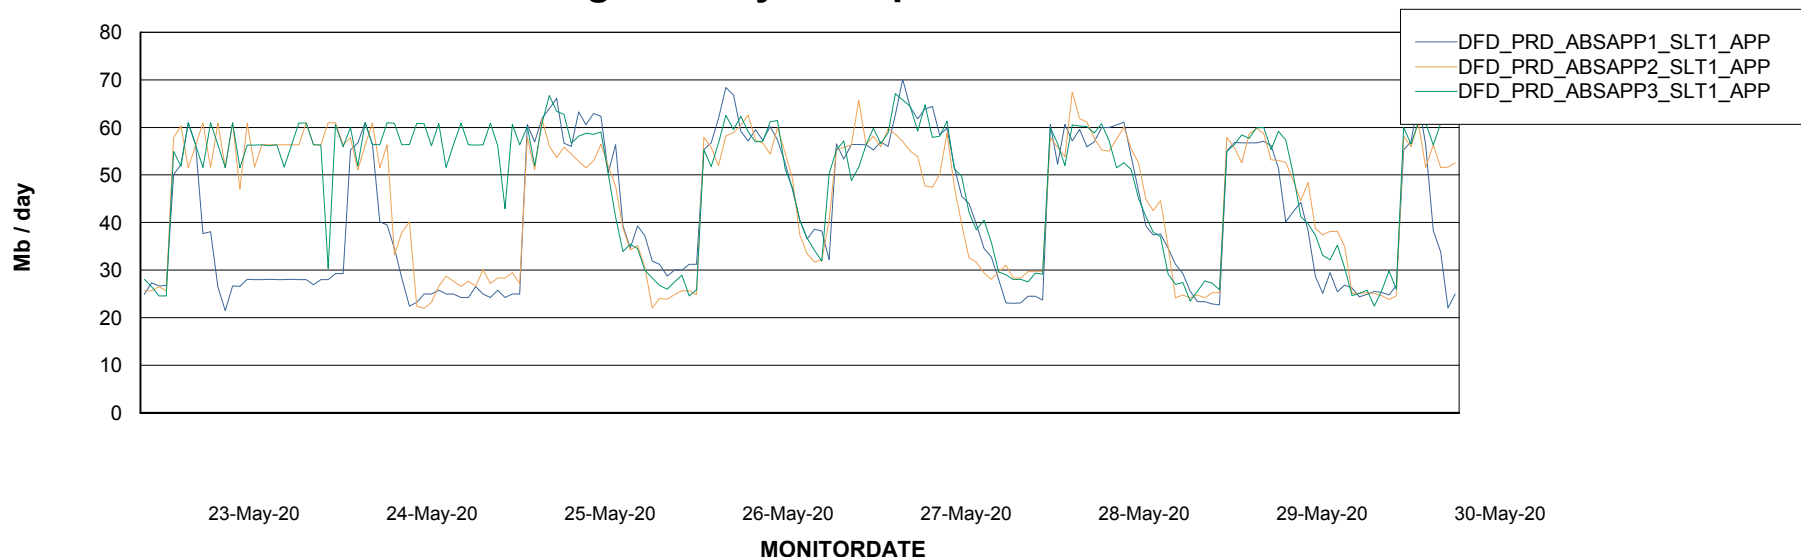

Standby Database Health DFD Production

Recovery lag for last 7 days

Weekly SLA Customer Report

Customer DFD Production
Database ID 39

ABSSolute Application Server Services

Avg memory used per ABS Server Service