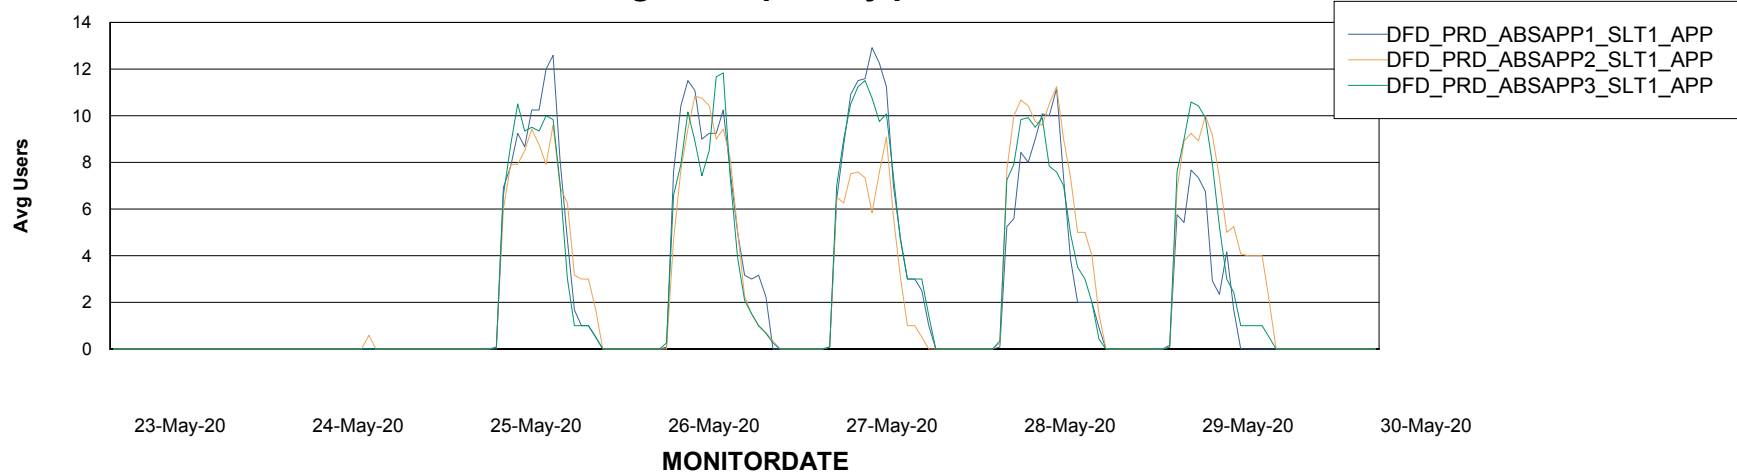

Avg users per day per ABS server