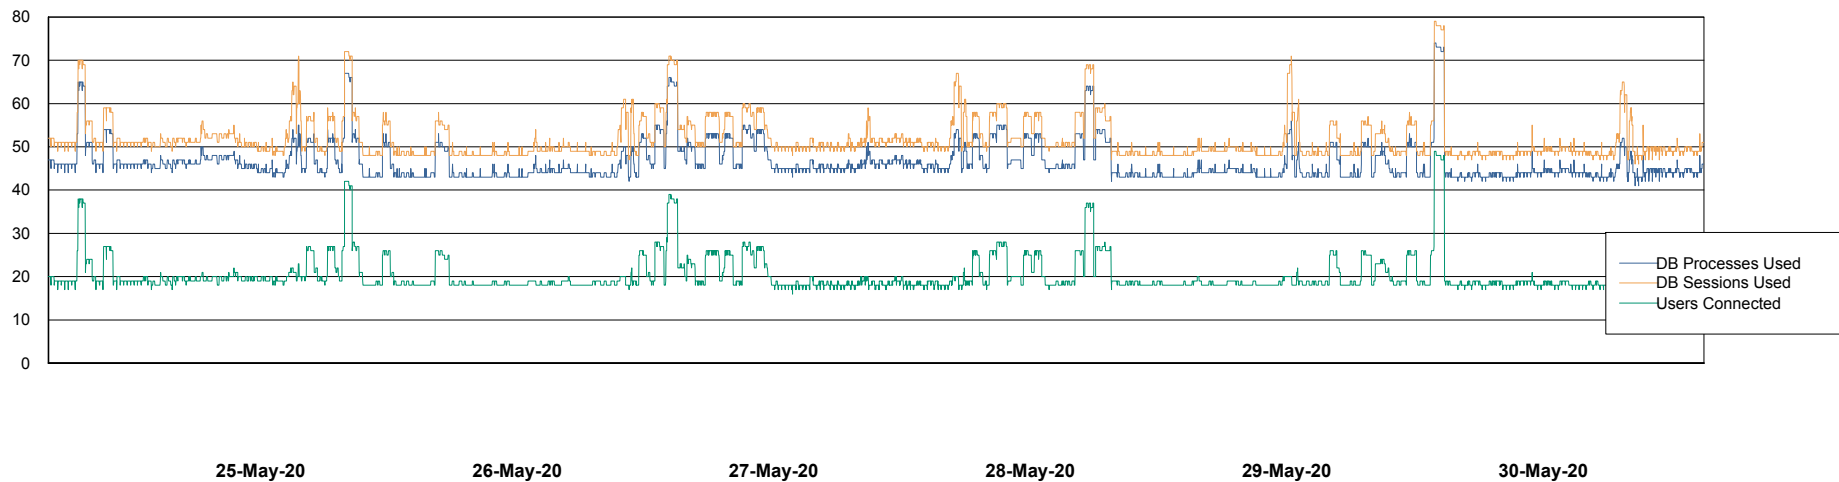

25-May-20

26-May-20

25-May-20

26-May-20

Weekly SLA Customer Report

Customer DFD Production
Database ID 39

Database Performance DFDDDBBI_Production

Weekly SLA Customer Report