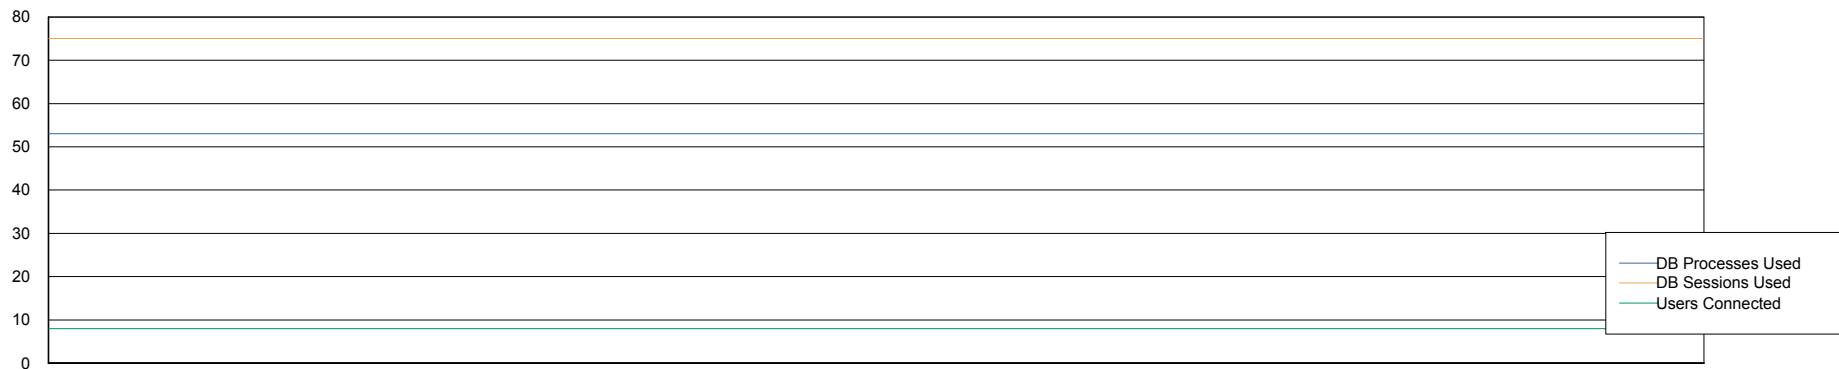

Weekly SLA Customer Report

Customer DFD Production
Database ID 39

Database Performance DFDDDB_Production

Weekly SLA Customer Report

Customer DFD Production
Database ID 39

Database Performance DFDDB_Standby