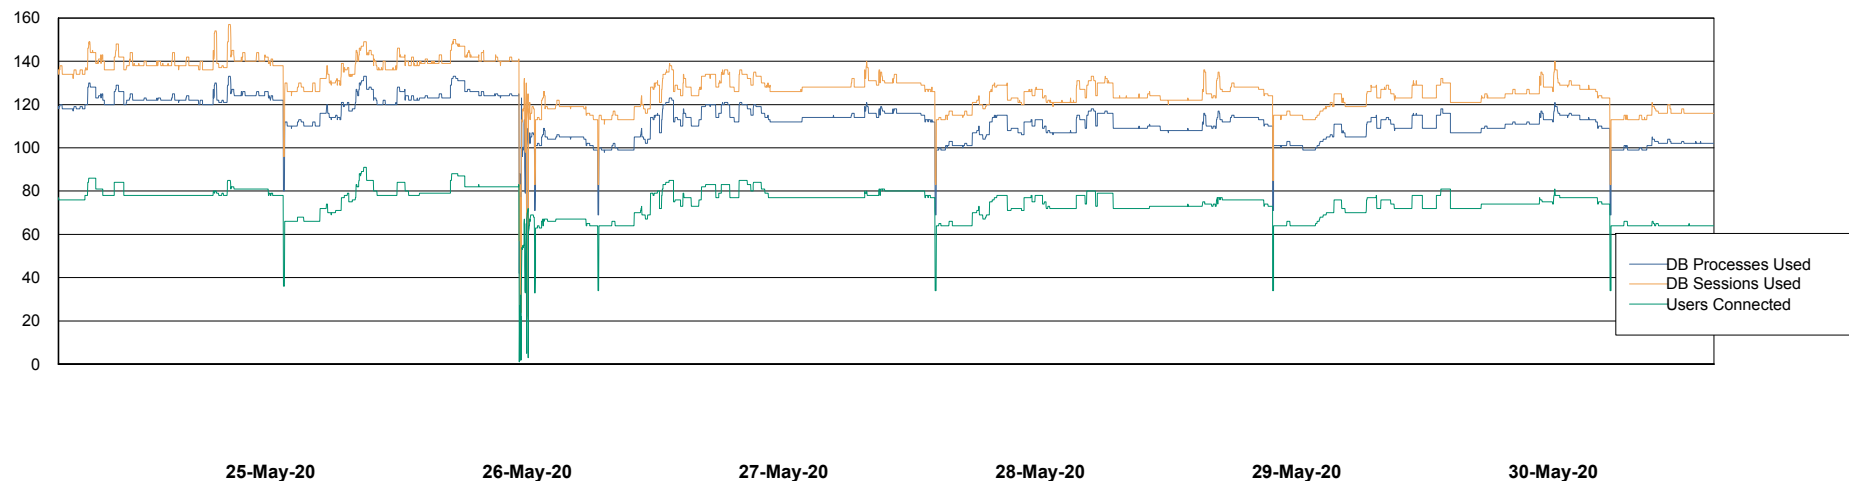

Harddisk Usage DFD_PRD_ORACLE2

	Total disk space on c: (Gb)	Free disk space on d: (%)	Total disk space on d: (Gb)	Free disk space on e: (%)	Total disk space on e: (Gb)	Free disk space on f: (%)	Total disk space on f: (Gb)
26-May-20	78	70	479	81	800	56	800
25-May-20	78	70	479	81	800	56	800
24-May-20	78	70	479	81	800	56	800

Weekly SLA Customer Report

Customer DFD Production
Database ID 39

Database Performance DFDDDB_Production

Weekly SLA Customer Report

Customer DFD Production
Database ID 39

Database Performance DFDDB_Standby