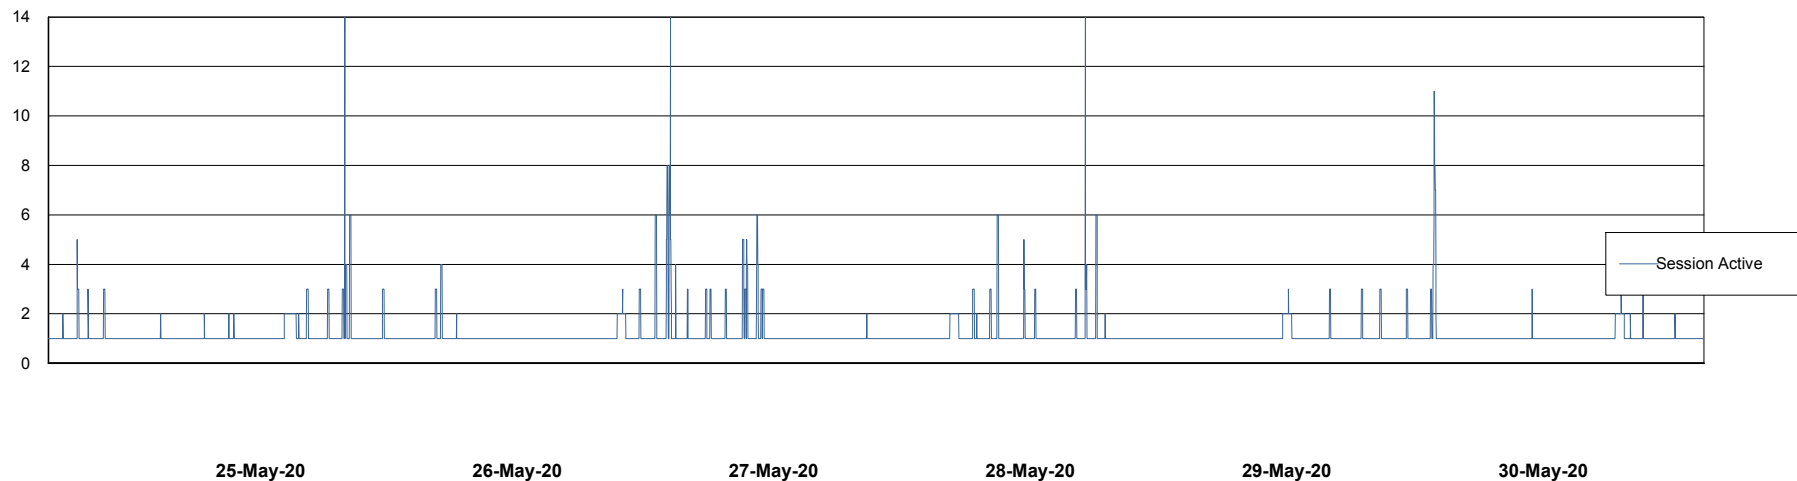

25-May-20

26-May-20

25-May-20

26-May-20

Weekly SLA Customer Report

Customer DFD Production
Database ID 39

Database Performance DFDDDBBI_Production

Weekly SLA Customer Report