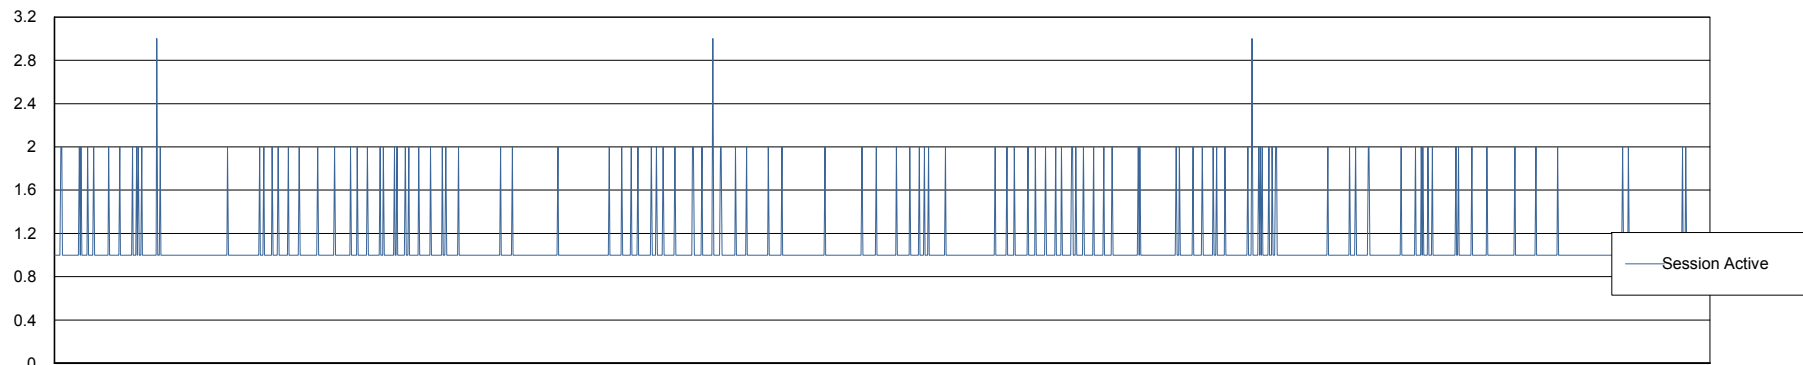

25-May-20

26-May-20