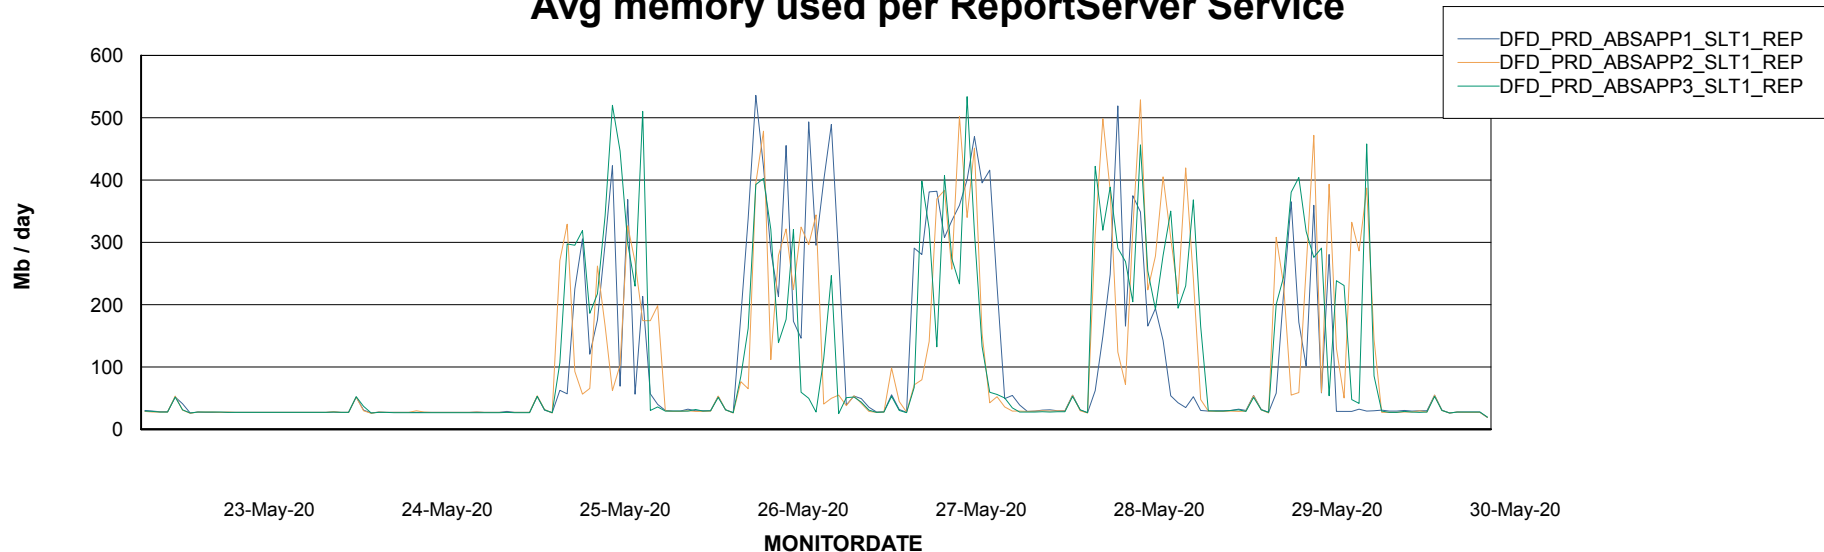

Avg users per day per ABS server

Weekly SLA Customer Report

Customer DFD Production
 Database ID 39

ABSSolute Application ReportServer Services

Avg memory used per ReportServer Service

Disaster per ABS component