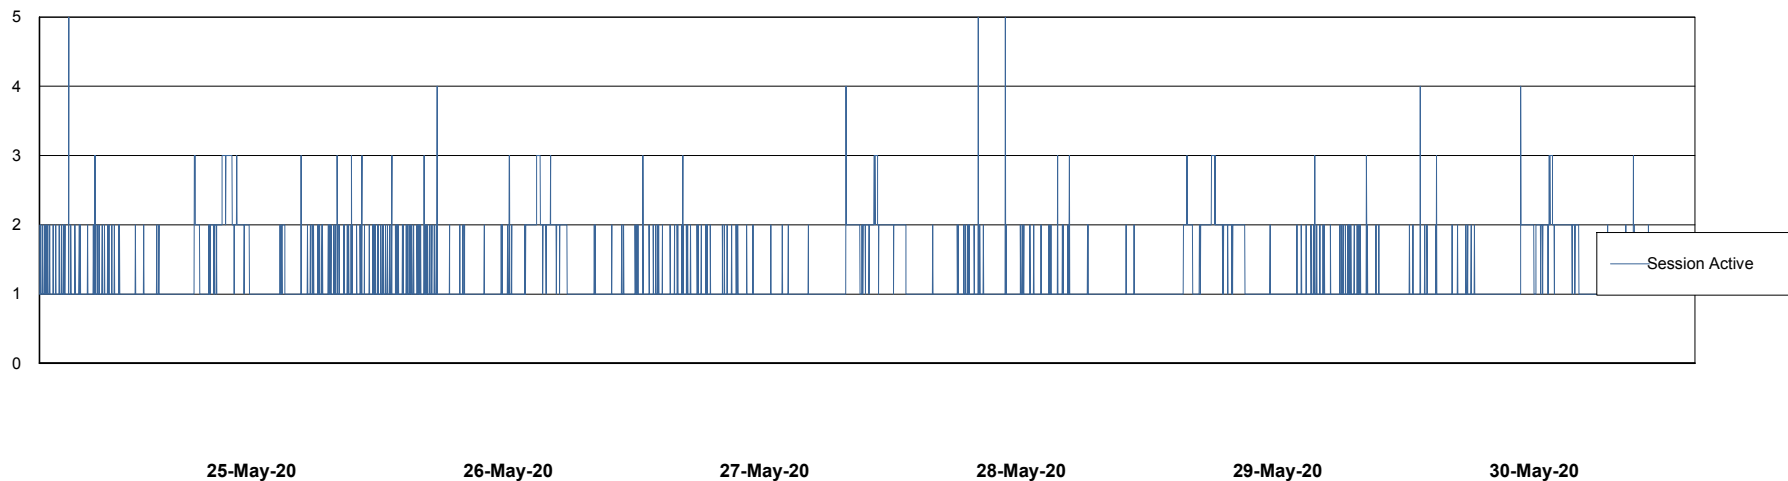

Database Performance DFDDDB_Production