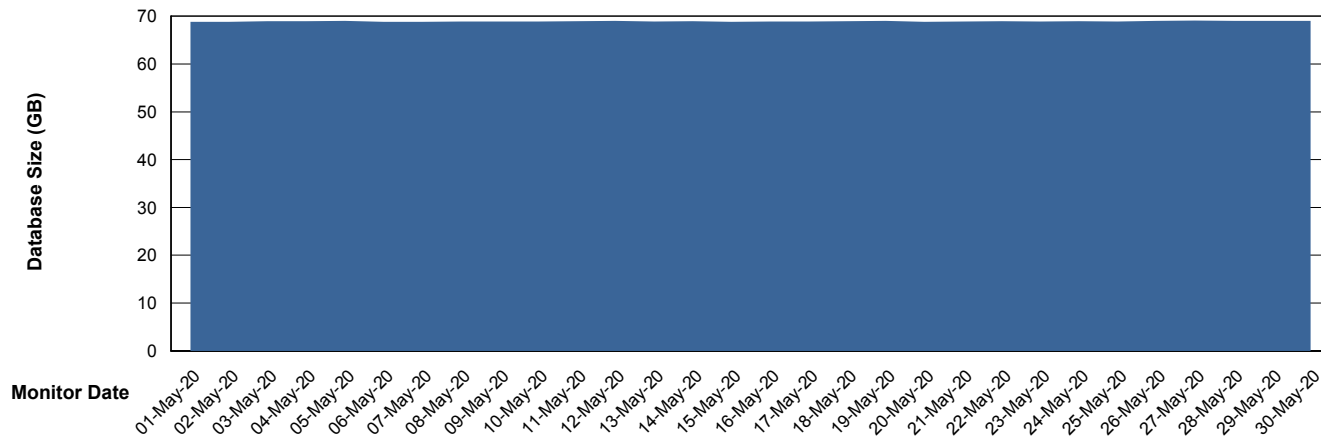

Customer DFD Production
Database ID 39

DATABASE SIZE DFDDDB_Production

Database growth over last month

DATABASE SIZE DFDDDBI_Production

Database growth over last month

Weekly SLA Customer Report

Customer DFD Production
Database ID 39

Database Tablespace		DFDDB_Production		
Date	Tablespace Name	Filesize (Gb)	Usedsize (Gb)	Percentage free
30-May-20	ABSDATA	75	58	23
	INDX	144	118	18
29-May-20	ABSDATA	75	58	23
	INDX	144	118	18
28-May-20	ABSDATA	75	58	23
	INDX	144	118	18
27-May-20	ABSDATA	75	58	23
	INDX	144	118	18
26-May-20	ABSDATA	75	58	23
	INDX	144	118	18
25-May-20	ABSDATA	75	58	23
	INDX	144	118	18
24-May-20	ABSDATA	75	58	23
	INDX	144	118	18