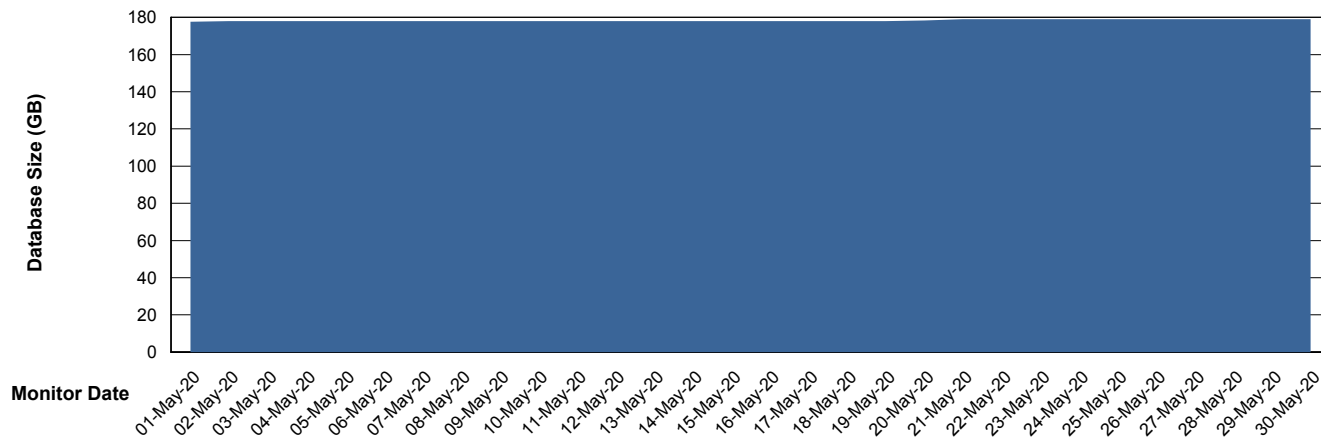

Weekly SLA Customer Report

Customer DFD Production
Database ID 39

Database Performance DFDDDB_Production

Weekly SLA Customer Report

Customer DFD Production
Database ID 39

Database Performance DFDDB_Standby

25-May-20

26-May-20

25-May-20

26-May-20

Weekly SLA Customer Report

Customer DFD Production
Database ID 39

Database Performance DFDDDBBI_Production

Weekly SLA Customer Report

Customer DFD Production
Database ID 39

DATABASE SIZE DFDDDB_Production

Database growth over last month

DATABASE SIZE DFDDDBI_Production

Database growth over last month

Weekly SLA Customer Report

Customer DFD Production
Database ID 39