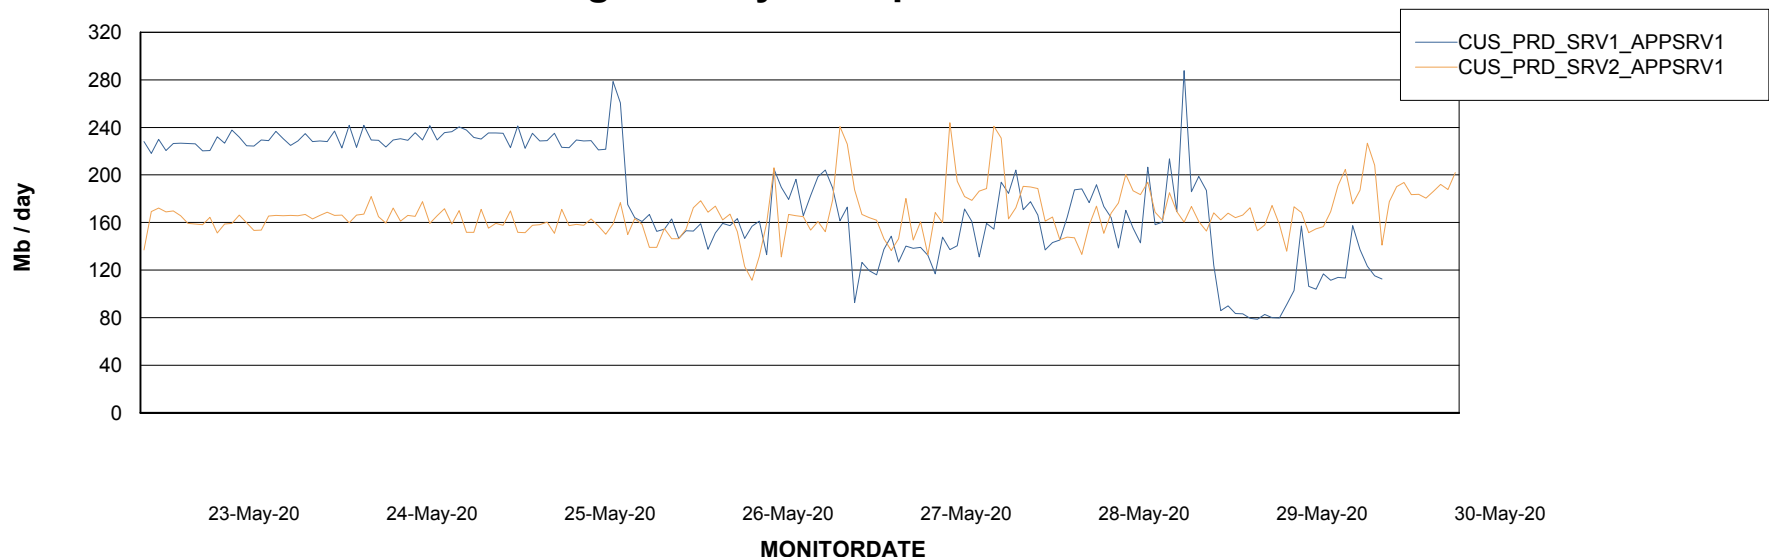

ABSSolute Application Server Services

Avg memory used per ABS Server Service