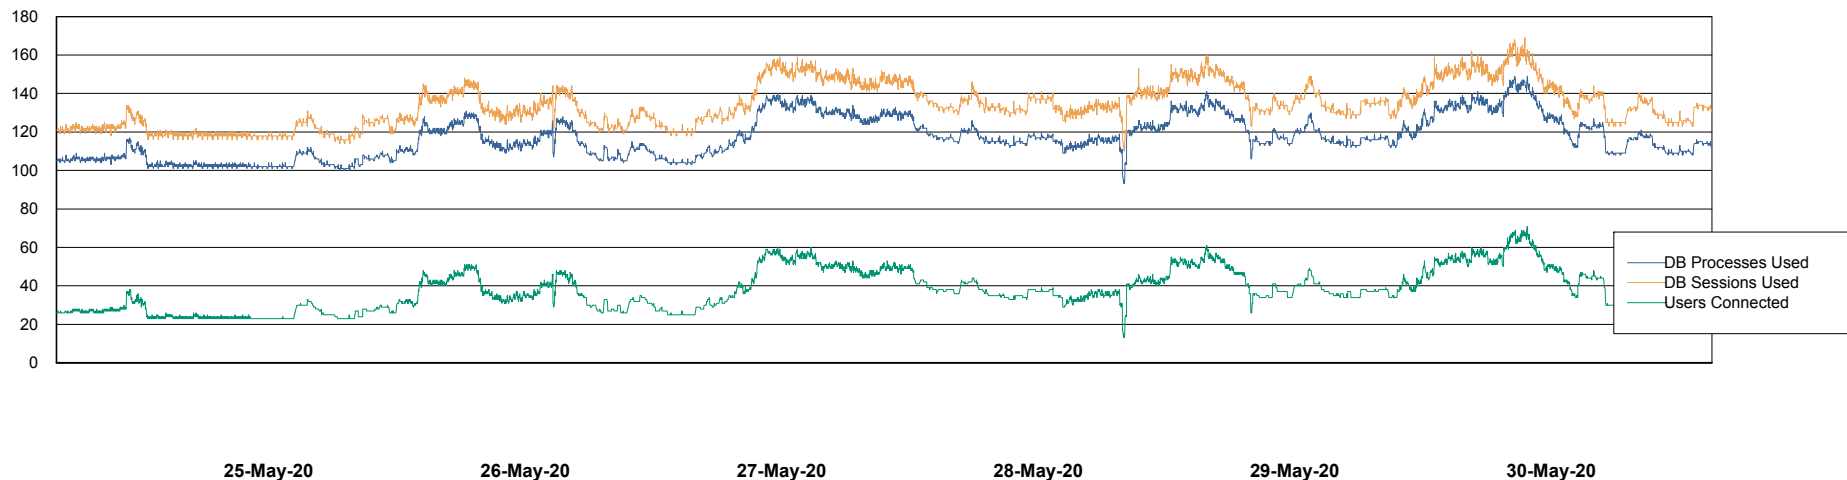

Harddisk Usage CUS_StandByDBSrv_ABSDB2

	Free disk space on c: (%)	Total disk space on c: (Gb)	Free disk space on d: (%)	Total disk space on d: (Gb)
30-May-20	71	199	57	1,024
29-May-20	71	199	57	1,024
28-May-20	71	199	57	1,024
27-May-20	71	199	57	1,024
26-May-20	71	199	58	1,024
25-May-20	71	199	58	1,024
24-May-20	71	199	58	1,024

Weekly SLA Customer Report

Customer CUS Production
Database ID 84

Database Performance CUS_ProdDB_Primary

Weekly SLA Customer Report

Customer CUS Production
Database ID 84

Database Performance CUS_ProdDB_Standby