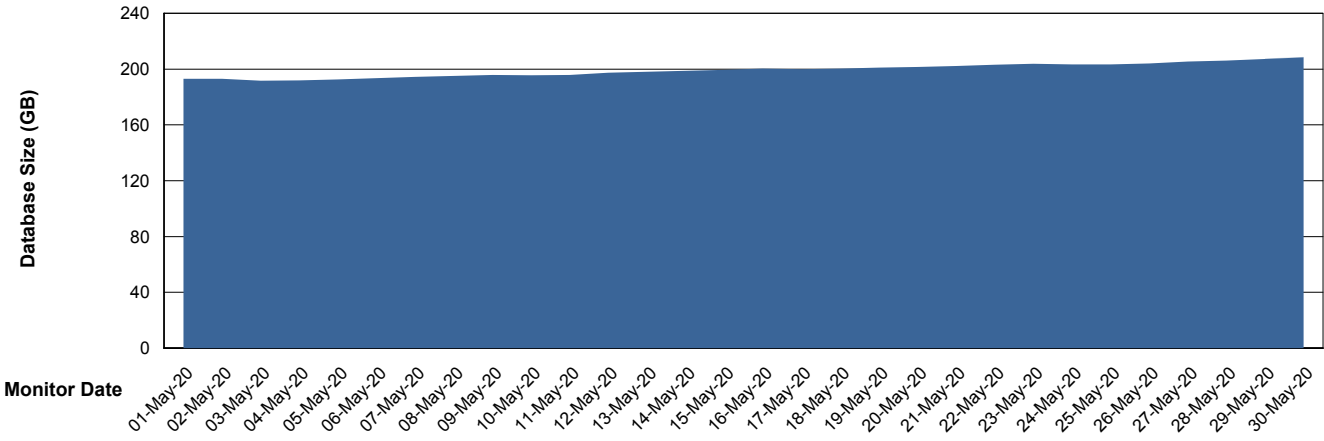

DATABASE SIZE CUS_ProdDB_Primary

Database growth over last month

Database Tablespace CUS_ProdDB_Primary

Date	Tablespace Name	Filesize (Gb)	Usedsize (Gb)	Percentage free
30-May-20	ABSDATA	129	84	35
	INDX	132	108	18
29-May-20	ABSDATA	129	84	35
	INDX	132	108	18
28-May-20	ABSDATA	129	84	35
	INDX	132	108	18
27-May-20	ABSDATA	129	84	35
	INDX	132	108	18
26-May-20	ABSDATA	129	83	36
	INDX	132	108	18
25-May-20	ABSDATA	129	83	36
	INDX	132	108	18
24-May-20	ABSDATA	129	83	36
	INDX	132	108	18