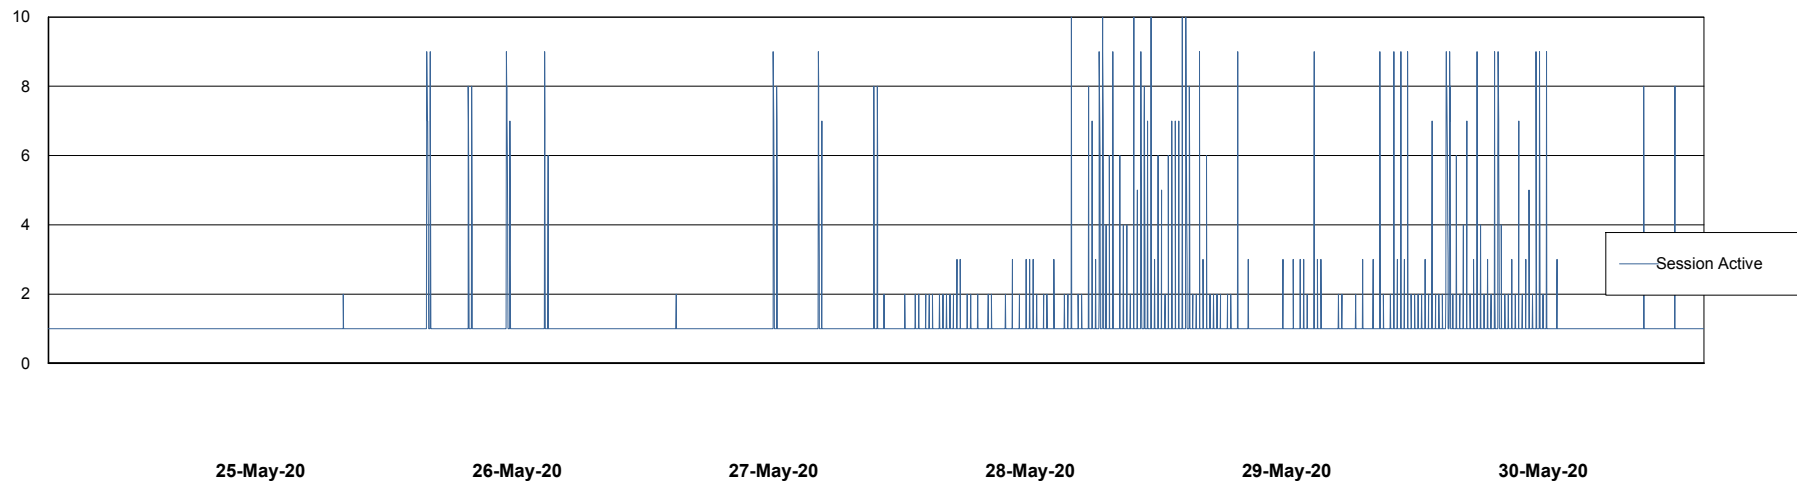

Weekly SLA Customer Report

Customer CUS Production
Database ID 84

Database Performance CUS_ProdDB_Primary

Weekly SLA Customer Report

Customer CUS Production
Database ID 84

Database Performance CUS_ProdDB_Standby