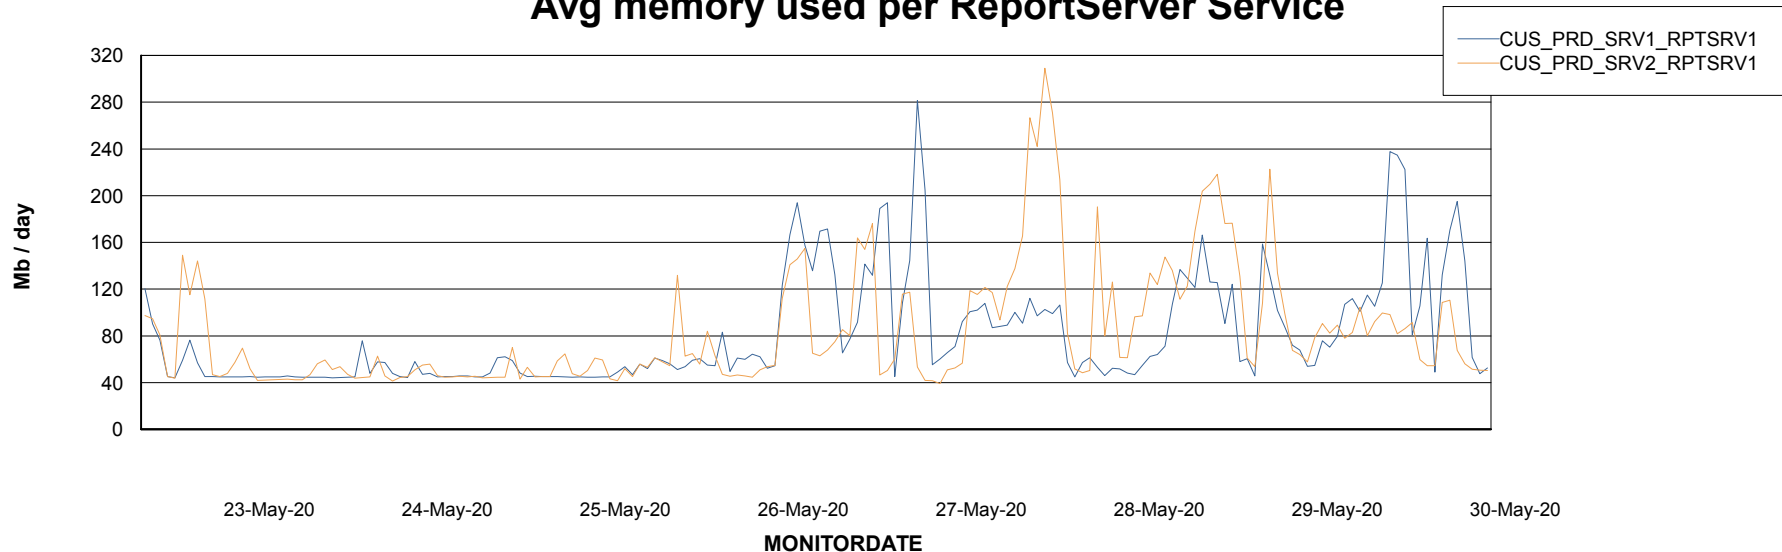

ABSSolute Web Component Services

Avg memory used per ReportServer Service