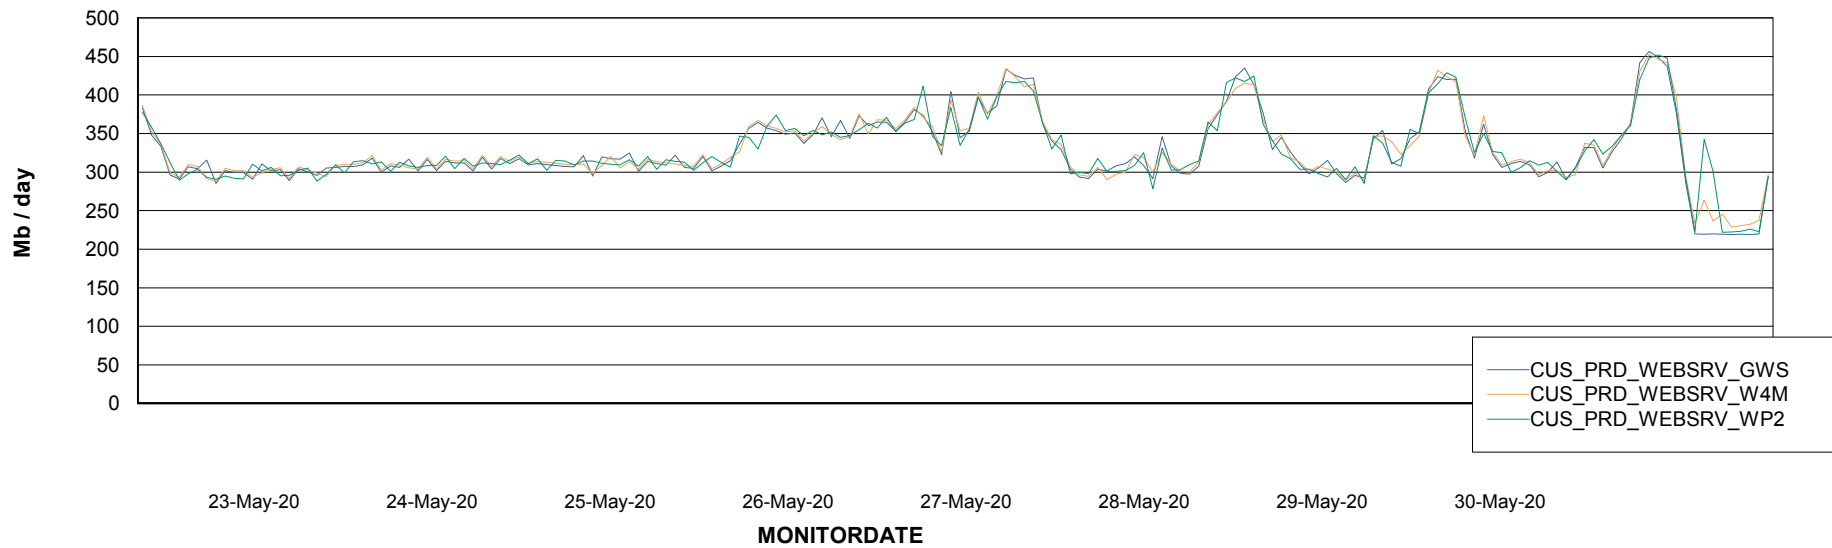

ABSSolute Web Component Services

Avg memory used per ReportServer Service

Weekly SLA Customer Report

Customer CUS Production
Database ID 84

ABSSolute Web Component Services

Avg memory used per ABS Web component