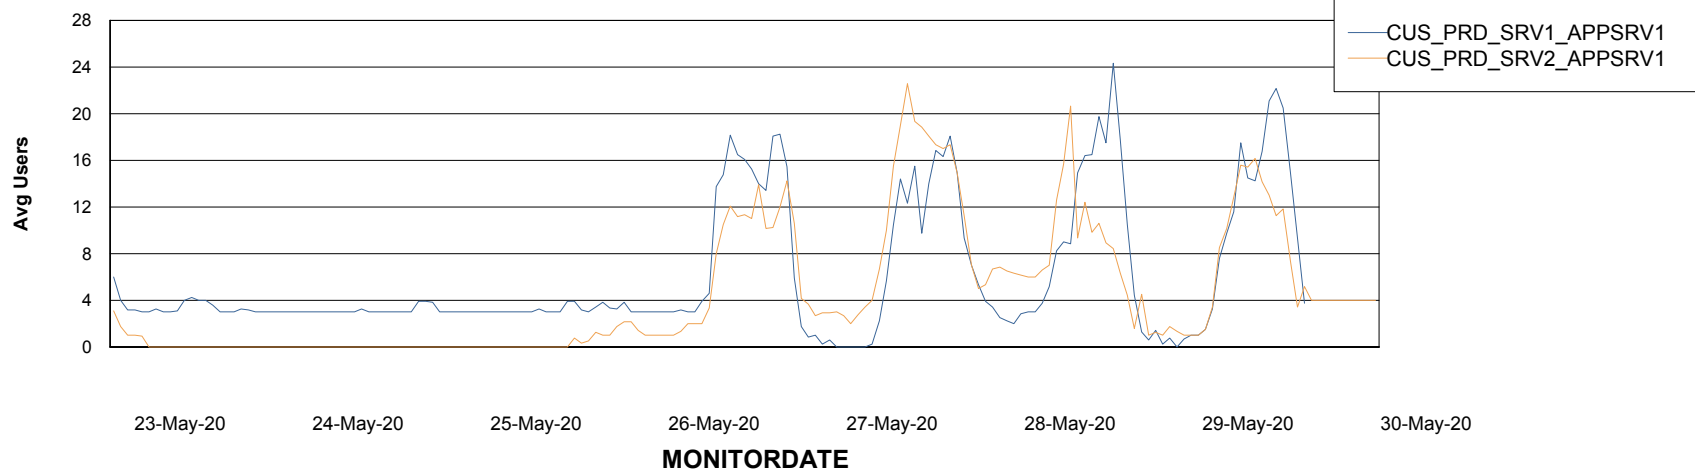

Weekly SLA Customer Report

Customer CUS Production
Database ID 84

ABSSolute Application Server Services

Avg memory used per ABS Server Service

Avg users per day per ABS server

Weekly SLA Customer Report

Customer CUS Production
Database ID 84