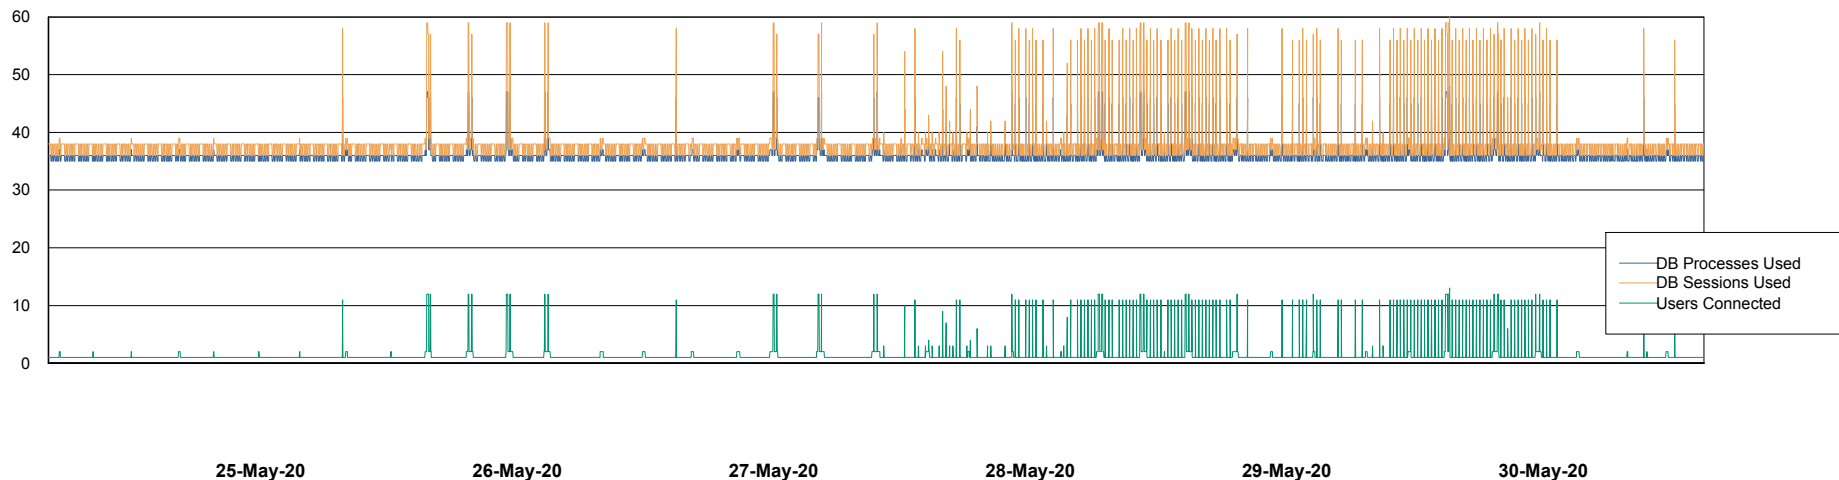

Weekly SLA Customer Report

Customer CUS Production
Database ID 84

Database Performance CUS_ProdDB_Primary

Weekly SLA Customer Report

Customer CUS Production
Database ID 84

Database Performance CUS_ProdDB_Standby