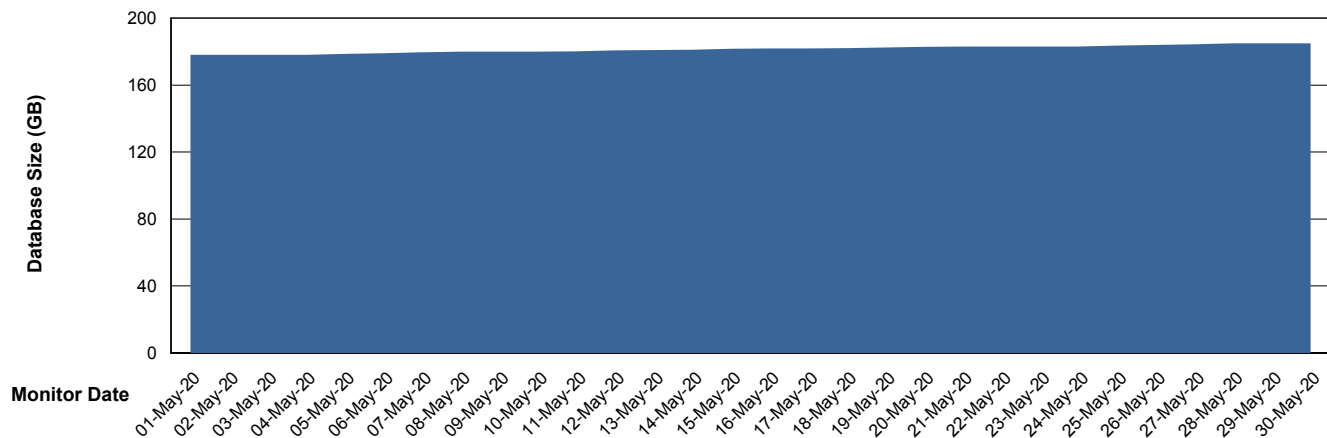

Customer BGG_Production
Database ID 58

DATABASE SIZE BGGDB_BI

Database growth over last month

DATABASE SIZE BGGDB_Production

Database growth over last month

Weekly SLA Customer Report

Customer BGG_Production
Database ID 58

Database Tablespace BGGDB_BI

Date	Tablespace Name	Filesize (Gb)	Usedsize (Gb)	Percentage free
30-May-20	ABSDATA	50	41	18
	INDX	54	44	19
29-May-20	ABSDATA	50	41	18
	INDX	54	44	19
28-May-20	ABSDATA	50	41	18
	INDX	54	44	19
27-May-20	ABSDATA	50	41	18
	INDX	54	44	19
26-May-20	ABSDATA	50	41	18
	INDX	54	44	19
25-May-20	ABSDATA	50	41	18
	INDX	54	44	19
24-May-20	ABSDATA	50	41	18
	INDX	54	44	19