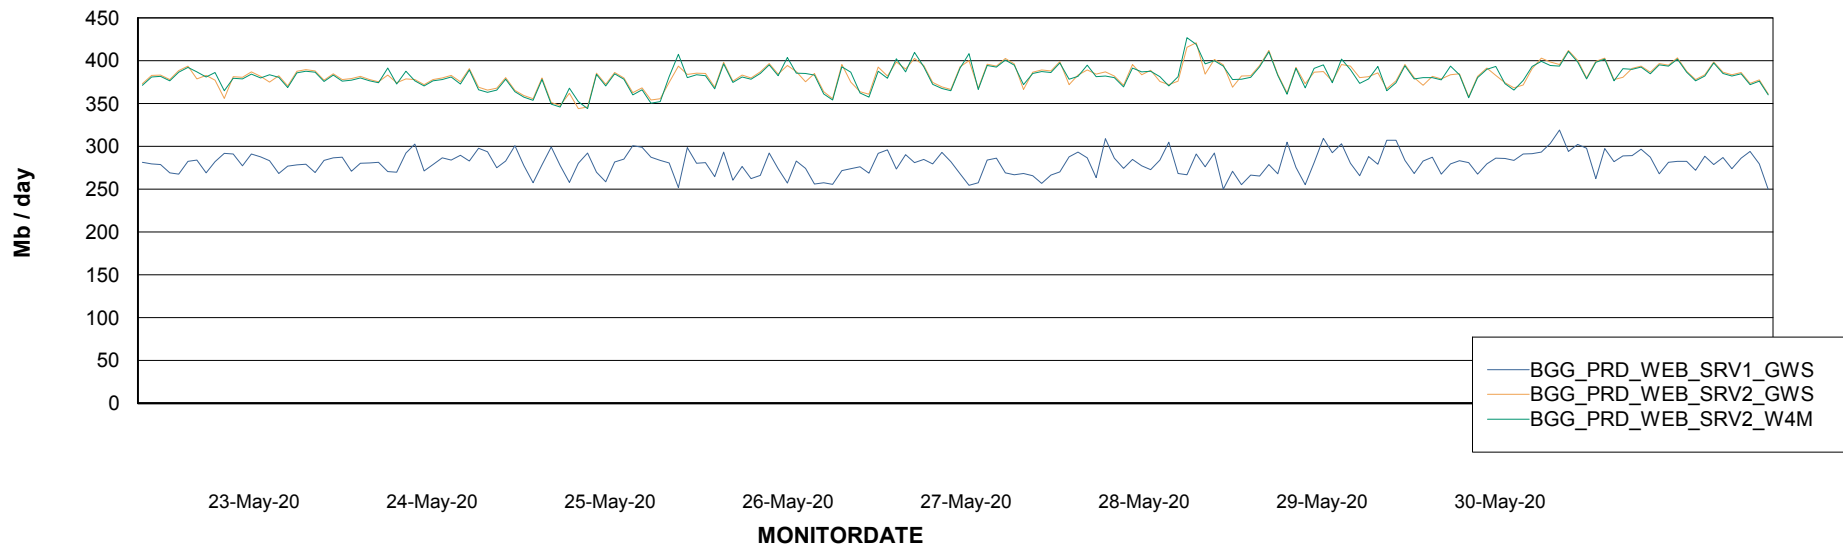

ABSSolute Web Component Services

Avg memory used per ABS Web component