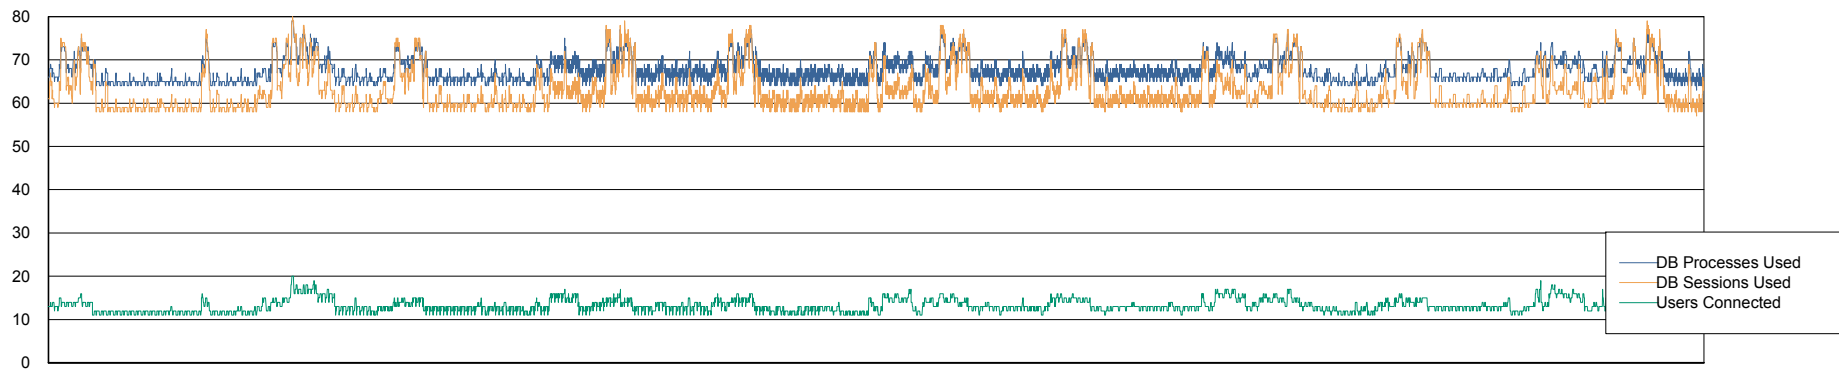

Database Performance BGGDB_BI

25-May-20 26-May-20 27-May-20 28-May-20 29-May-20 30-May-20