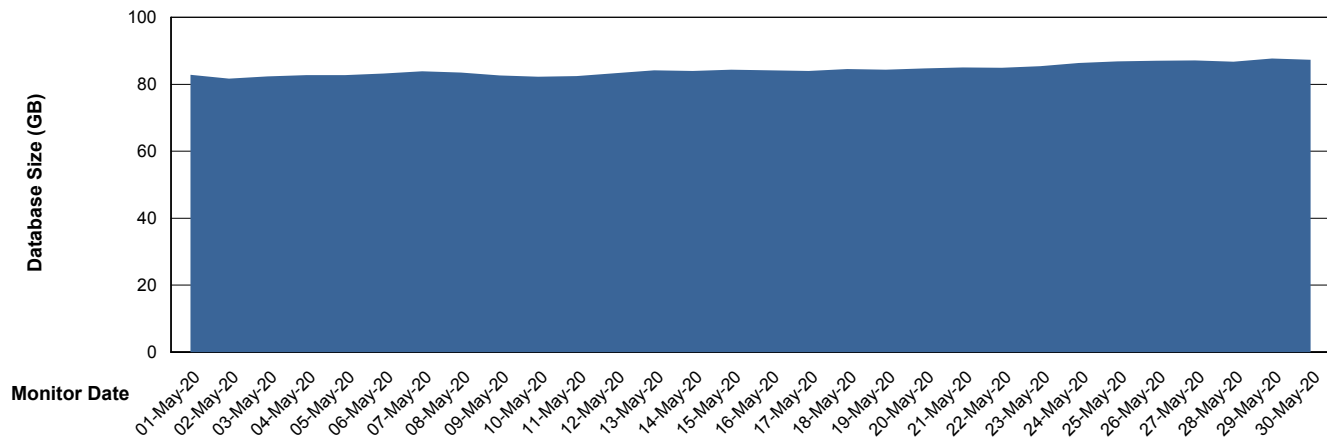

Weekly SLA Customer Report

Customer BGG_Production
Database ID 58

Database Performance BGGDB_Production

Weekly SLA Customer Report

Customer BGG_Production
Database ID 58

Database Performance BGGDB_Standby

Weekly SLA Customer Report

Customer BGG_Production
Database ID 58

DATABASE SIZE BGGDB_BI

Database growth over last month

DATABASE SIZE BGGDB_Production

Database growth over last month

Weekly SLA Customer Report

Customer BGG_Production
Database ID 58