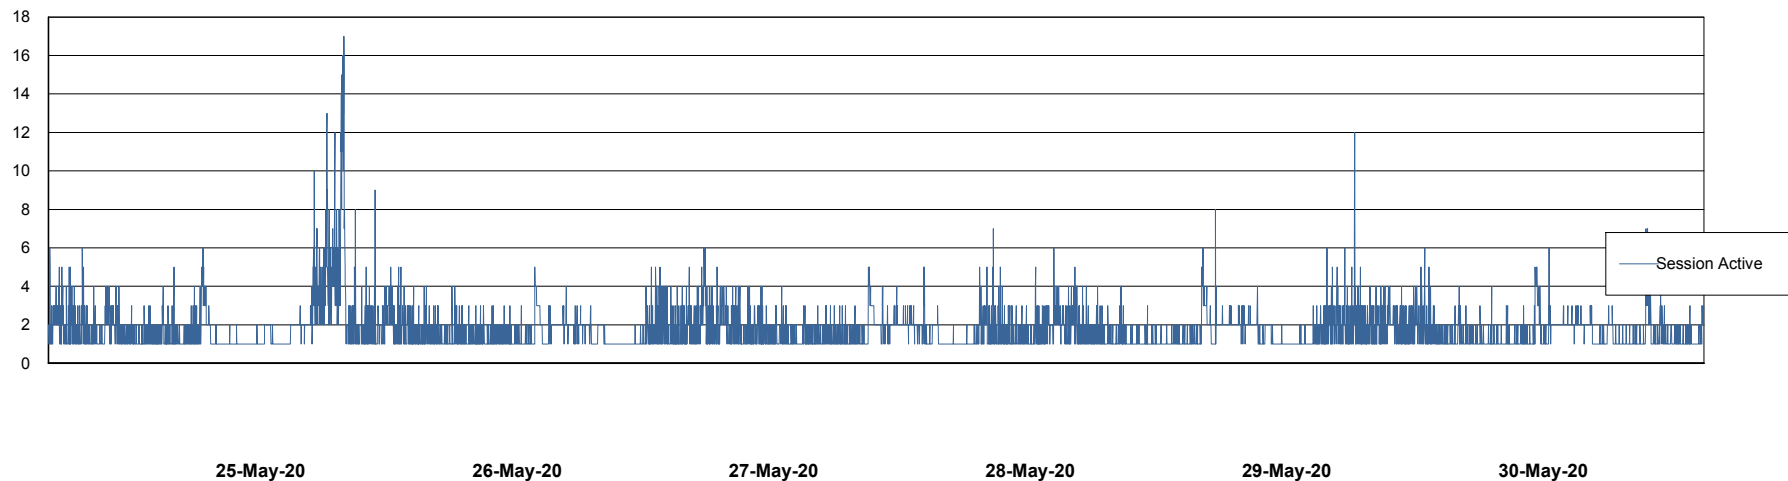

Database Performance BGGDB_Production