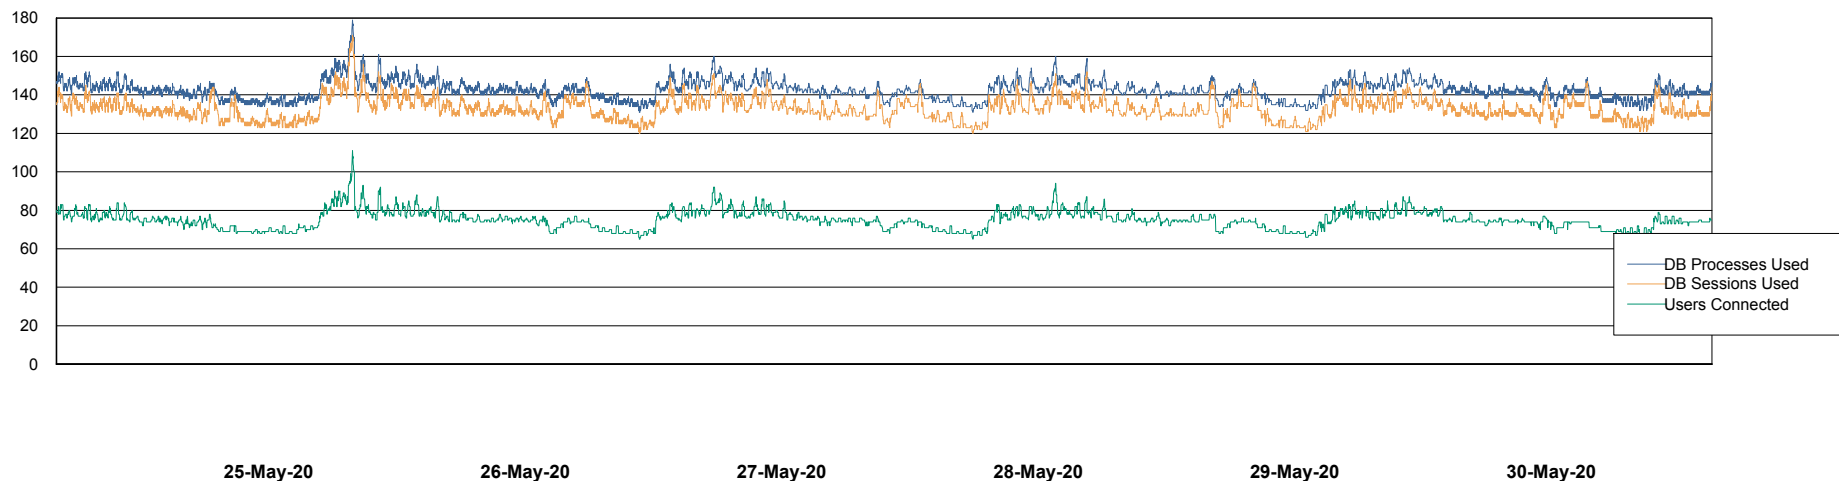

Database Performance BGGDB_Production