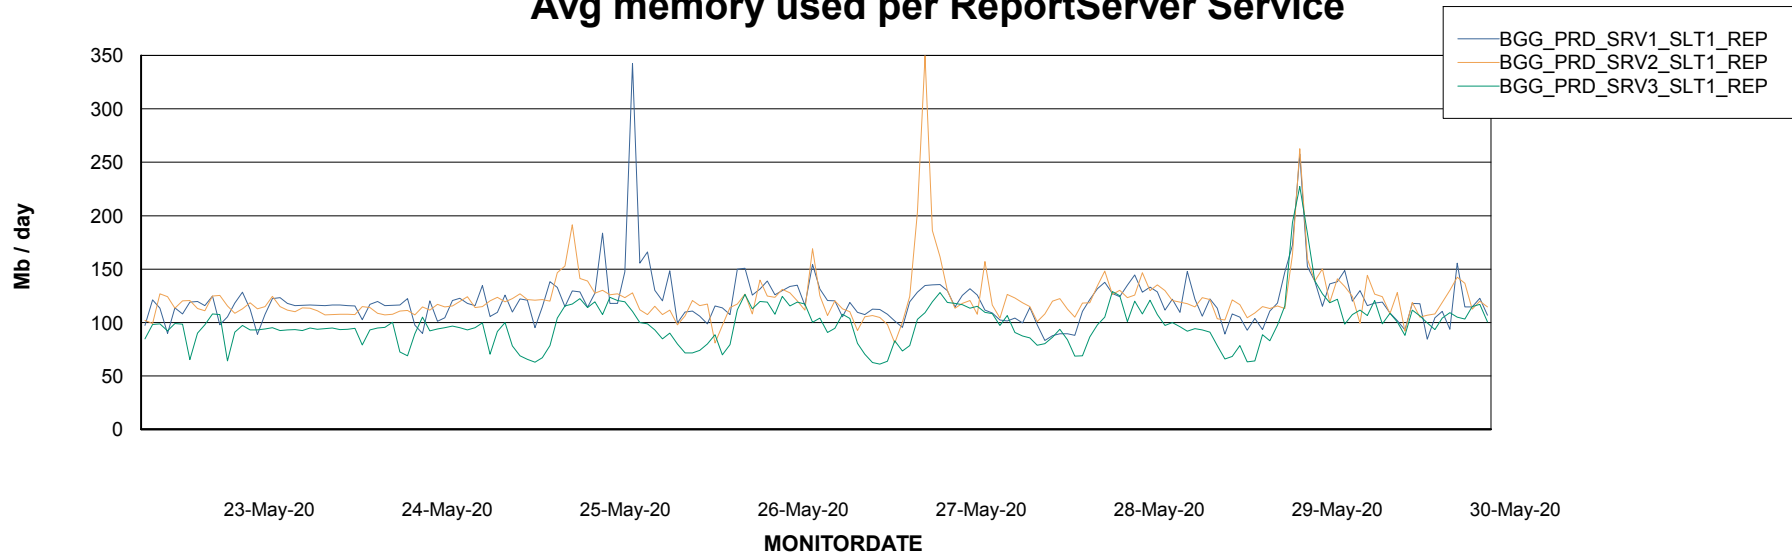

Avg memory used per ABS Server Service

Avg users per day per ABS server

Weekly SLA Customer Report

Customer BGG_Production
Database ID 58

ABSSolute Application ReportServer Services

Avg memory used per ReportServer Service