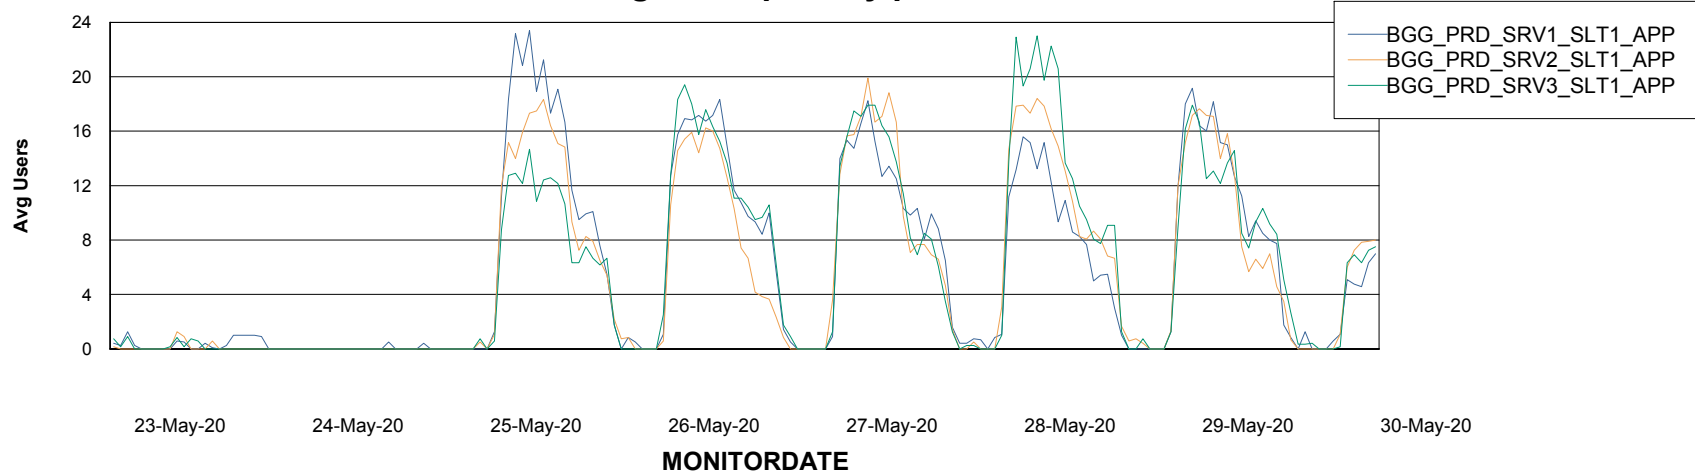

Avg users per day per ABS server