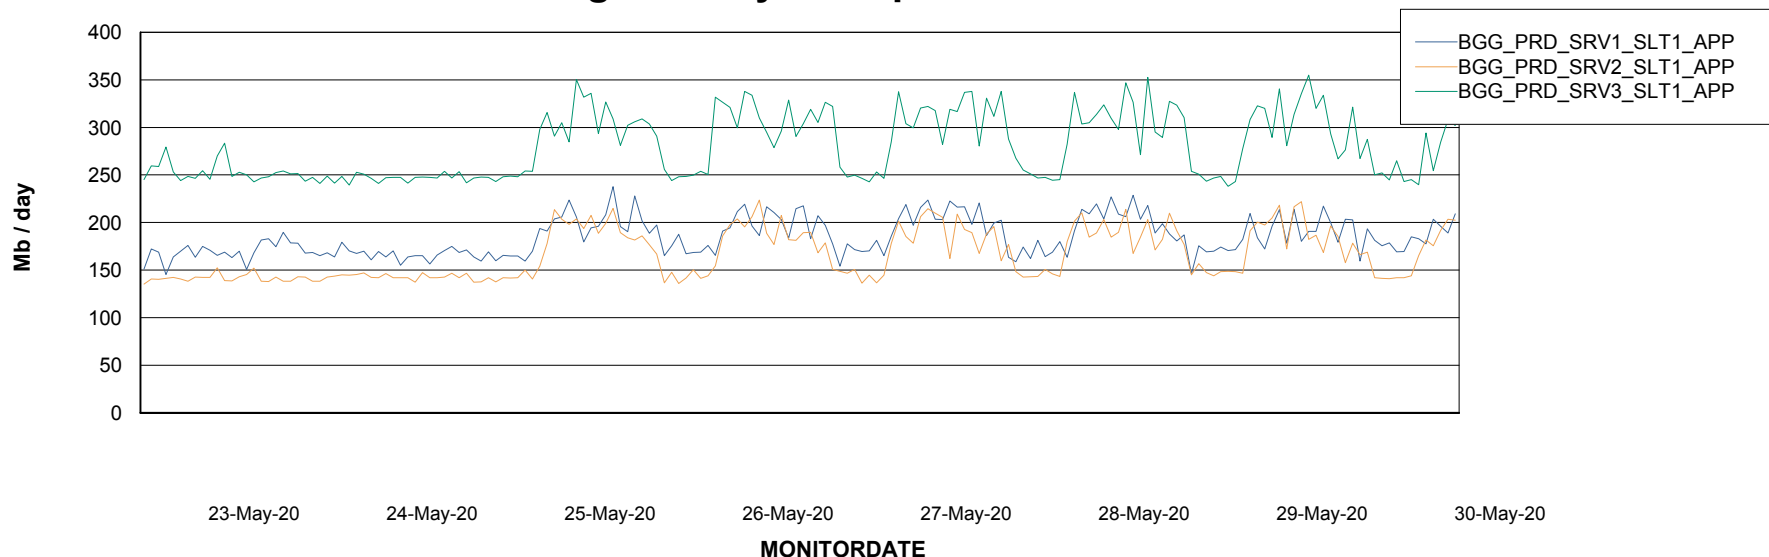

ABSSolute Application Server Services

Avg memory used per ABS Server Service