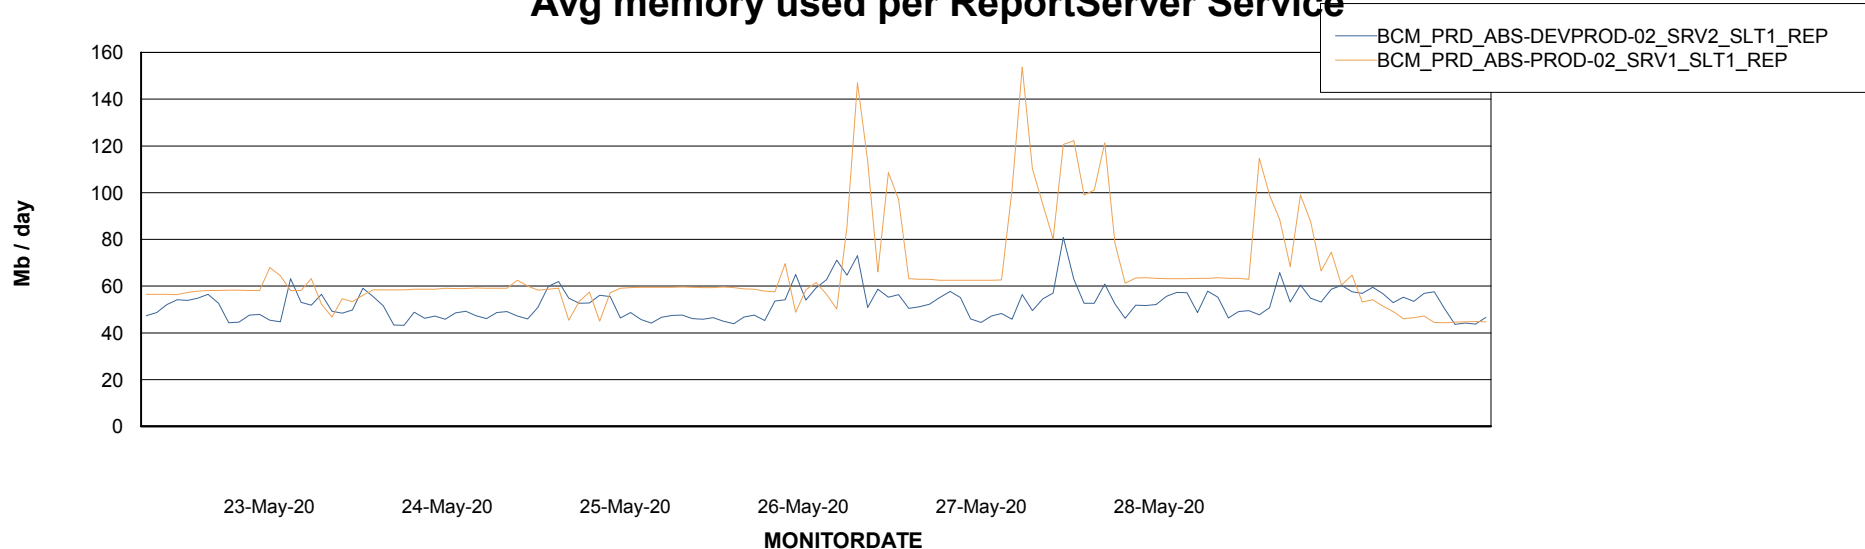

Avg memory used per ABS Server Service

Avg users per day per ABS server

Weekly SLA Customer Report

Customer BCM_Production
Database ID 81

ABSSolute Application ReportServer Services

Avg memory used per ReportServer Service