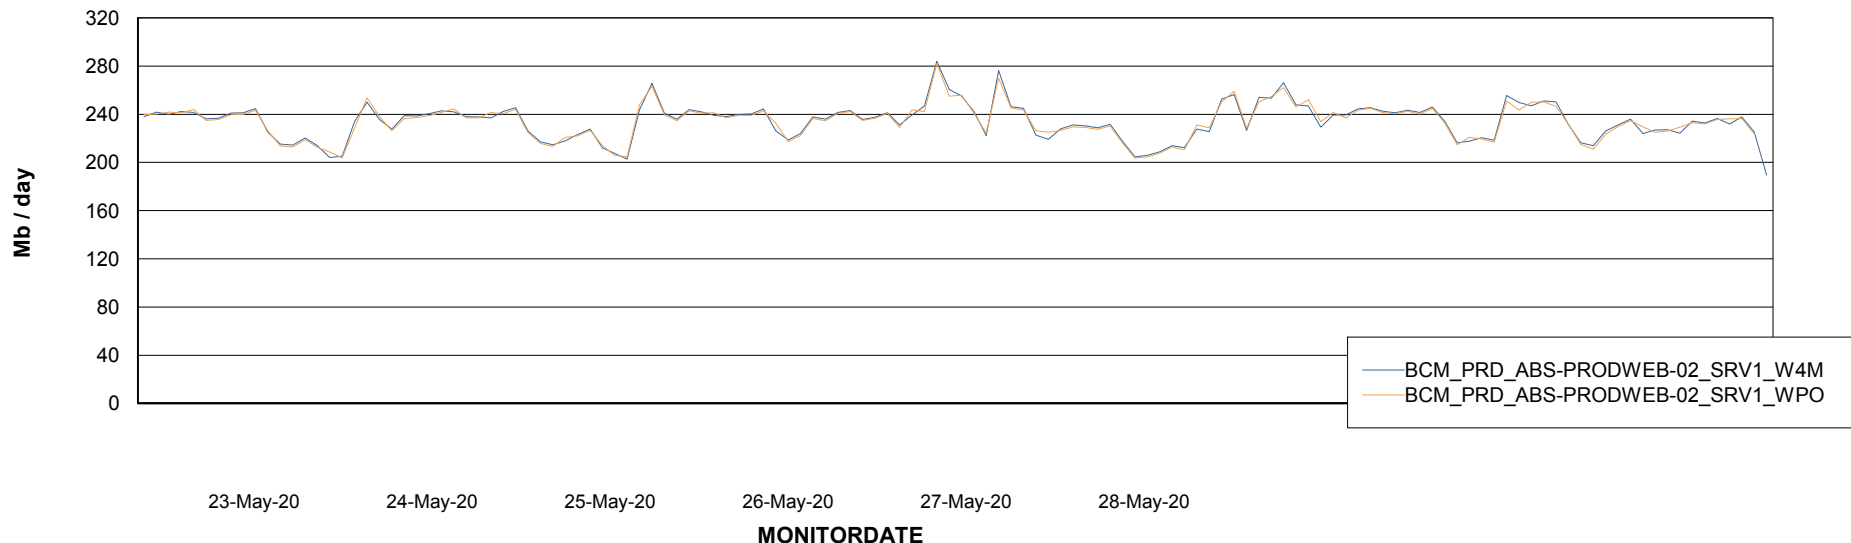

ABSSolute Web Component Services

Avg memory used per ABS Web component