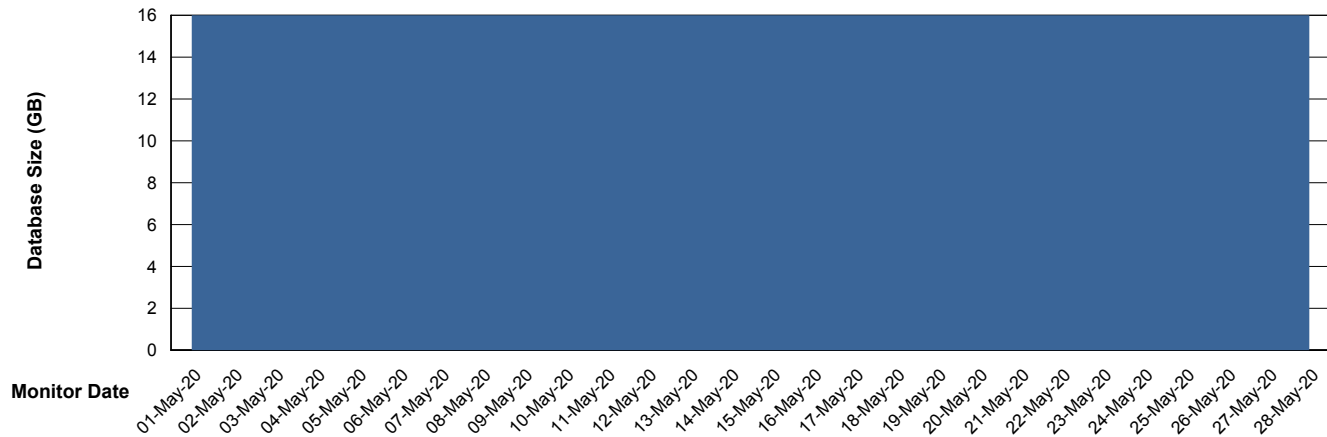

Customer BCM_Production
Database ID 81

Database Performance BCMDB_ABS1SB Standby Database

Weekly SLA Customer Report

Customer BCM_Production
 Database ID 81

DATABASE SIZE BCMDB_ABS1 Production Database

Database growth over last month