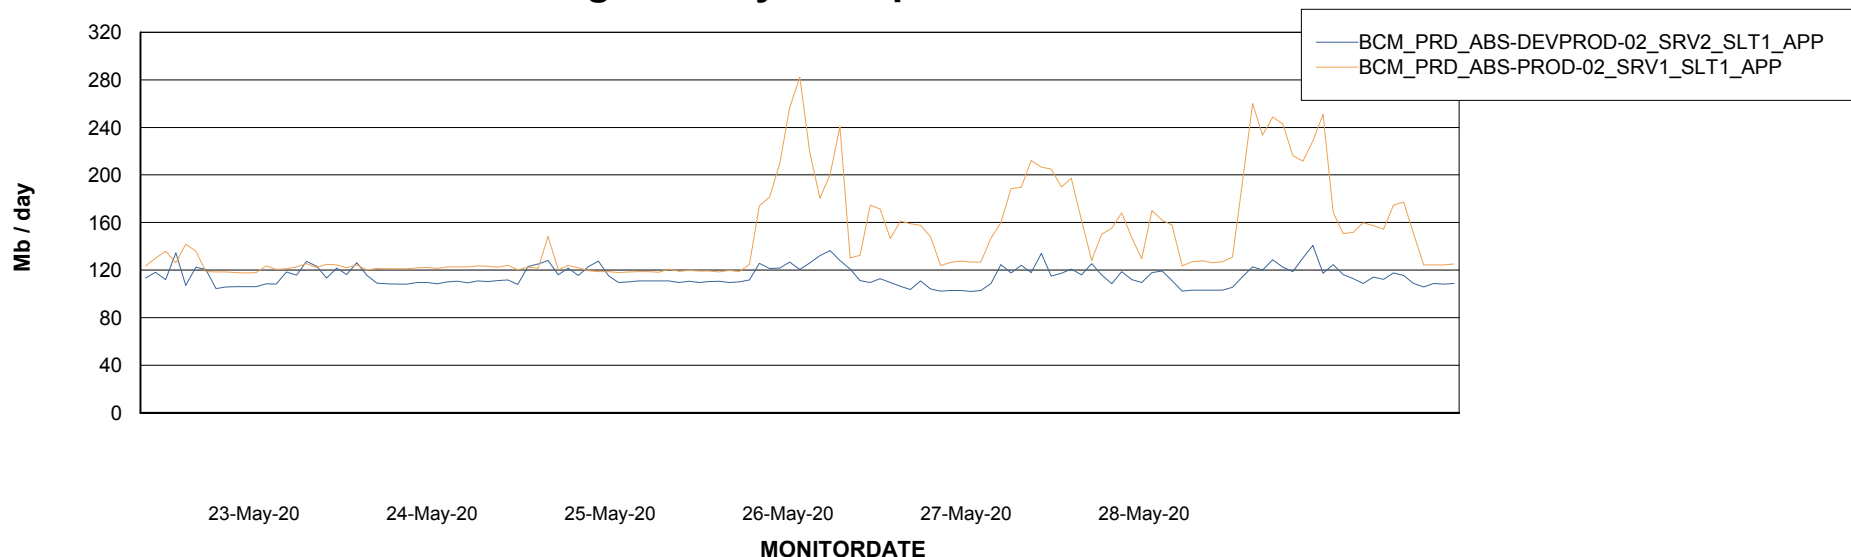

ABSSolute Application Server Services

Avg memory used per ABS Server Service