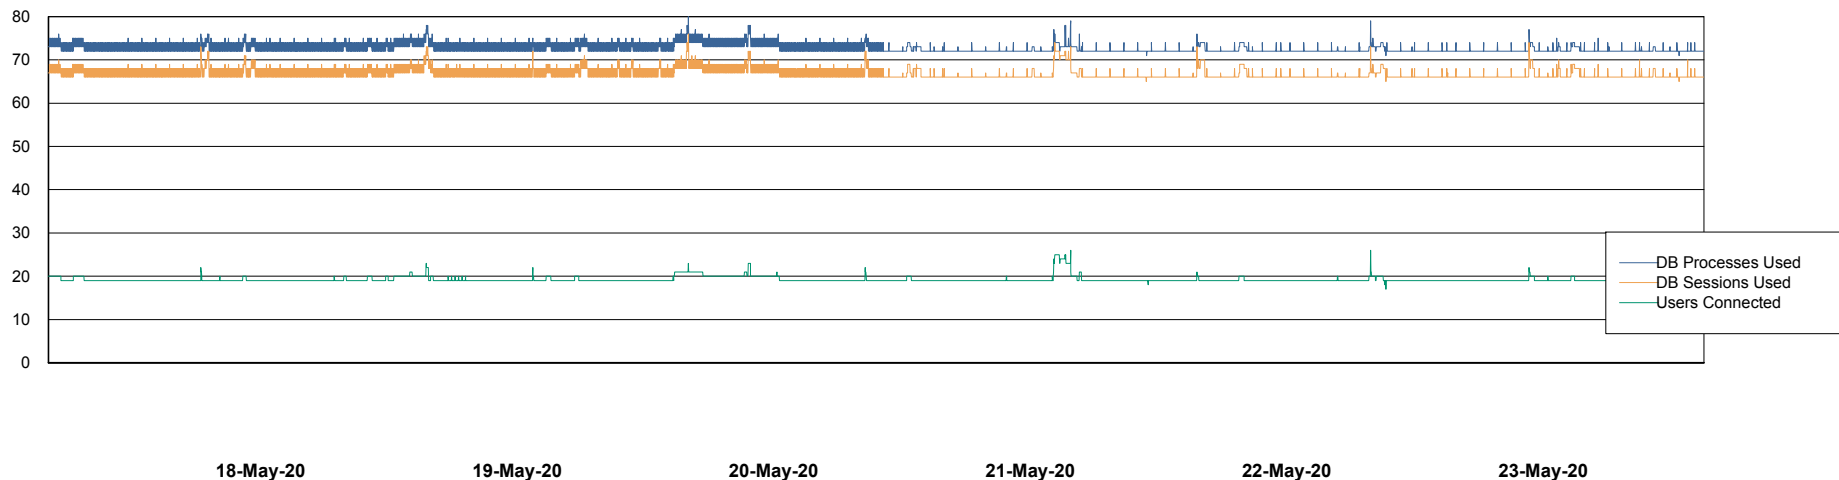

Harddisk Usage WBL_PRD_ORACLE2

	Free disk space on c: (%)	Total disk space on c: (Gb)	Free disk space on d: (%)	Total disk space on d: (Gb)	Free disk space on e: (%)	Total disk space on e: (Gb)	Free disk space on f: (%)	Total disk space on f: (Gb)
23-May-20	71	120	87	200	87	200	96	200
22-May-20	71	120	87	200	87	200	96	200
21-May-20	71	120	87	200	87	200	96	200
20-May-20	71	120	87	200	87	200	96	200
19-May-20	71	120	87	200	87	200	96	200
18-May-20	71	120	87	200	87	200	96	200
17-May-20	71	120	87	200	87	200	96	200

Weekly SLA Customer Report

Customer WBL_Production
Database ID 40

Database Performance WBLDB_Production

Weekly SLA Customer Report

Customer WBL_Production
Database ID 40

Database Performance WBLDB_Standby

Weekly SLA Customer Report