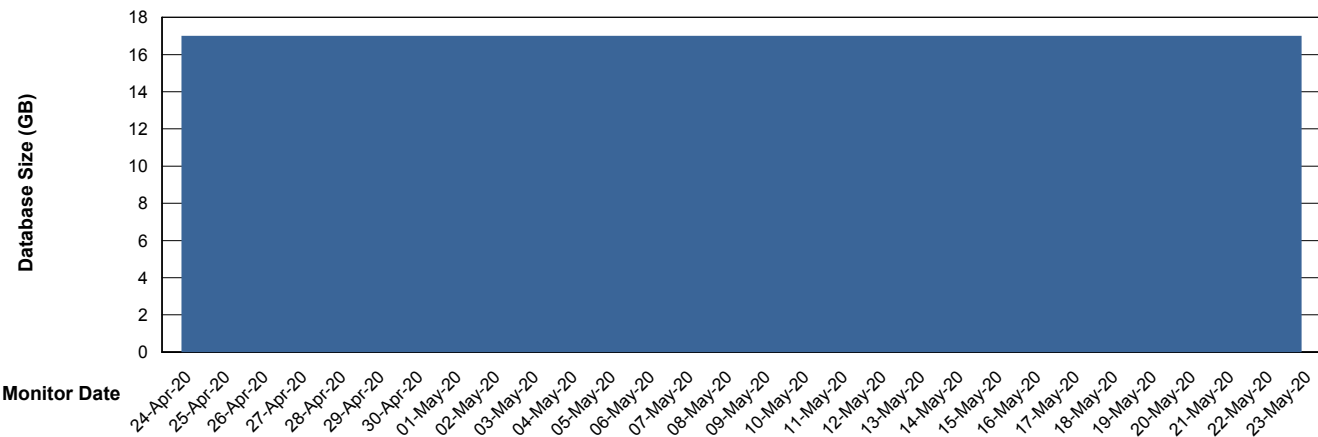

Weekly SLA Customer Report

Customer WBL_Production
Database ID 40

Database Performance WBLDB_Production

Weekly SLA Customer Report

Customer WBL_Production
Database ID 40

Database Performance WBLDB_Standby

Weekly SLA Customer Report

Customer WBL_Production
 Database ID 40

DATABASE SIZE WBLDB_Production

Database growth over last month

Database Tablespace WBLDB_Production

Date	Tablespace Name	Filesize (Gb)	Usedsize (Gb)	Percentage free
23-May-20	ABSDATA	9	7	22
	INDX	12	9	25
22-May-20	ABSDATA	9	7	22
	INDX	12	9	25
21-May-20	ABSDATA	9	7	22
	INDX	12	9	25
20-May-20	ABSDATA	9	7	22
	INDX	12	9	25
19-May-20	ABSDATA	9	7	22
	INDX	12	9	25
18-May-20	ABSDATA	9	7	22
	INDX	12	9	25
17-May-20	ABSDATA	9	7	22
	INDX	12	9	25