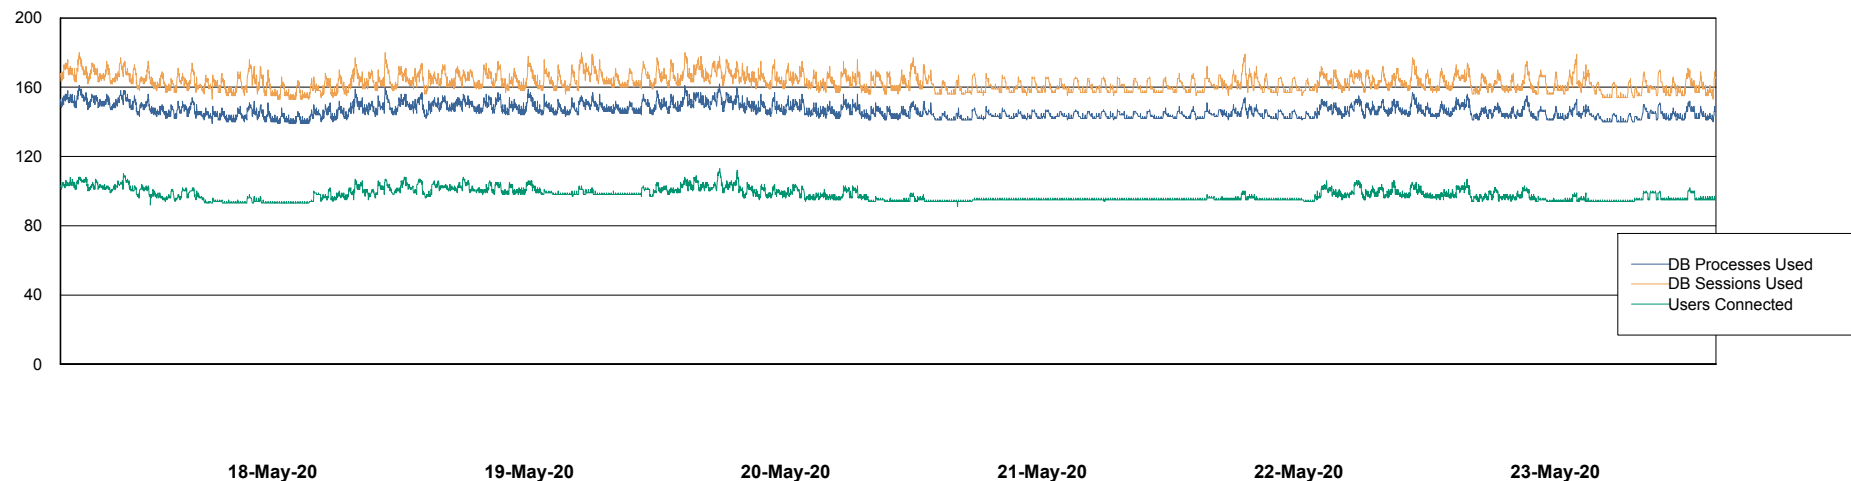

Database Performance VOSDB_Production