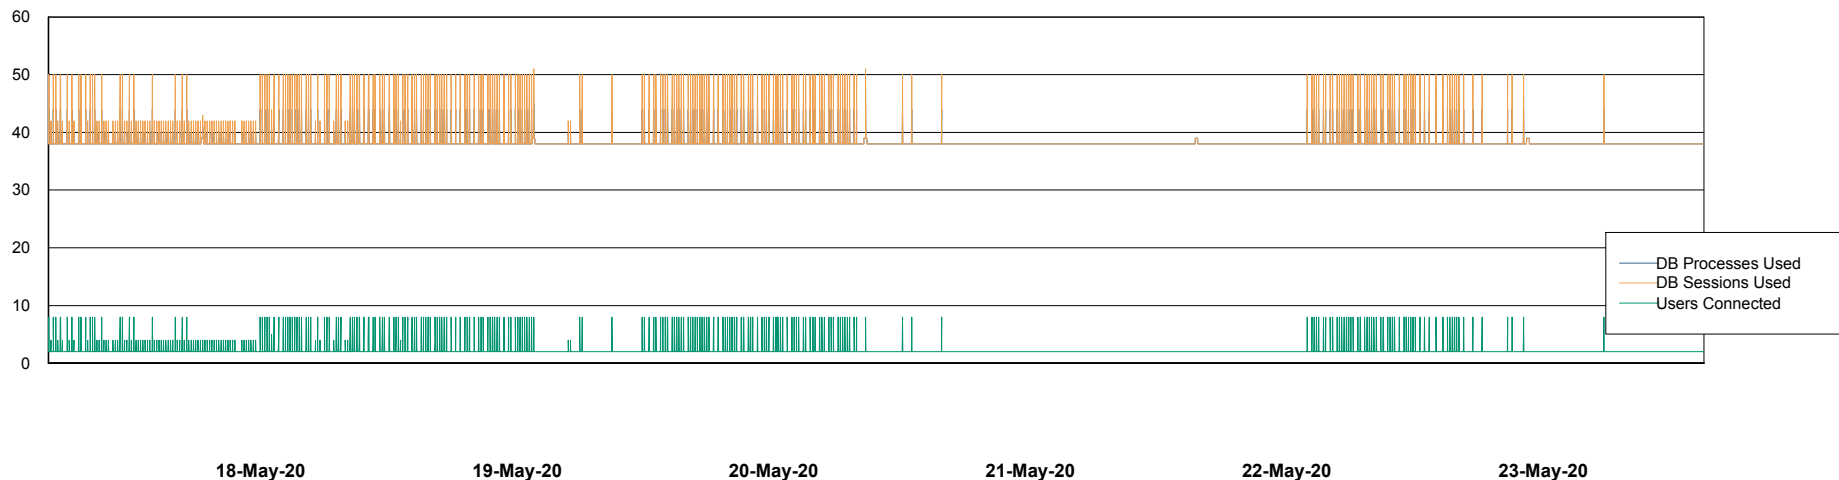

Weekly SLA Customer Report

Customer VOS_Production
Database ID 68

Database Performance VOSDB_Production

Weekly SLA Customer Report

Customer VOS_Production
Database ID 68

Database Performance VOSDB_Standby

Weekly SLA Customer Report