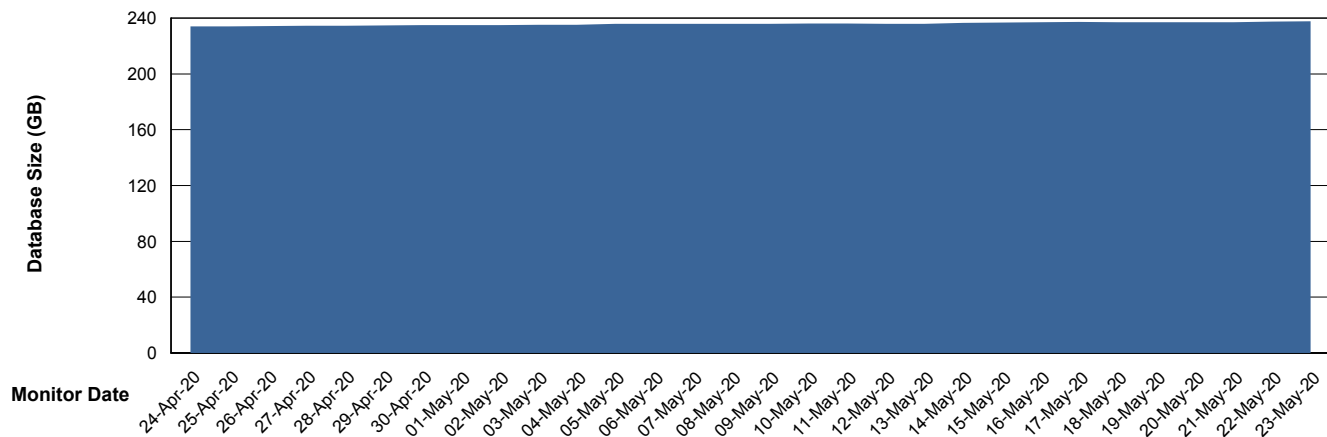

Customer VOS_Production
Database ID 68

DATABASE SIZE VOSBIDB_Production

Database growth over last month

DATABASE SIZE VOSDB_Production

Database growth over last month

Weekly SLA Customer Report

Customer VOS_Production
Database ID 68

Database Tablespace VOSBIDB_Production

Date	Tablespace Name	Filesize (Gb)	Usedsize (Gb)	Percentage free
23-May-20	ABSDATA	70	42	40
	INDX	74	56	24
22-May-20	ABSDATA	70	42	40
	INDX	74	56	24
21-May-20	ABSDATA	70	42	40
	INDX	74	56	24
20-May-20	ABSDATA	70	42	40
	INDX	74	56	24
19-May-20	ABSDATA	70	42	40
	INDX	74	56	24
18-May-20	ABSDATA	70	42	40
	INDX	74	56	24
17-May-20	ABSDATA	70	42	40
	INDX	74	56	24