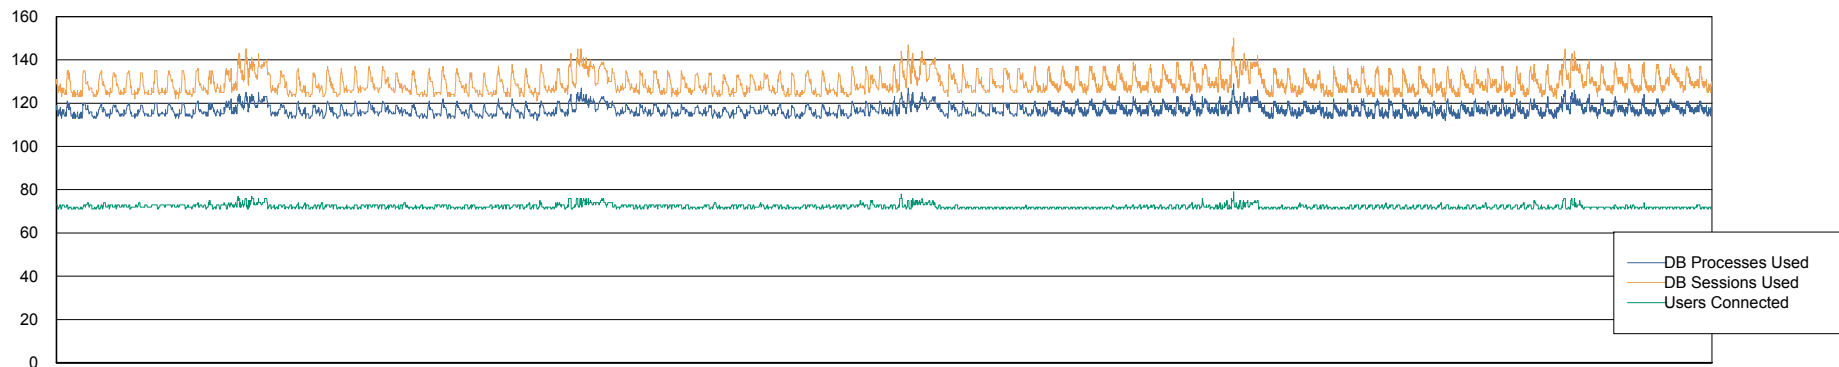

Database Performance VOSBIDB_Production

18-May-20 19-May-20 20-May-20 21-May-20 22-May-20 23-May-20