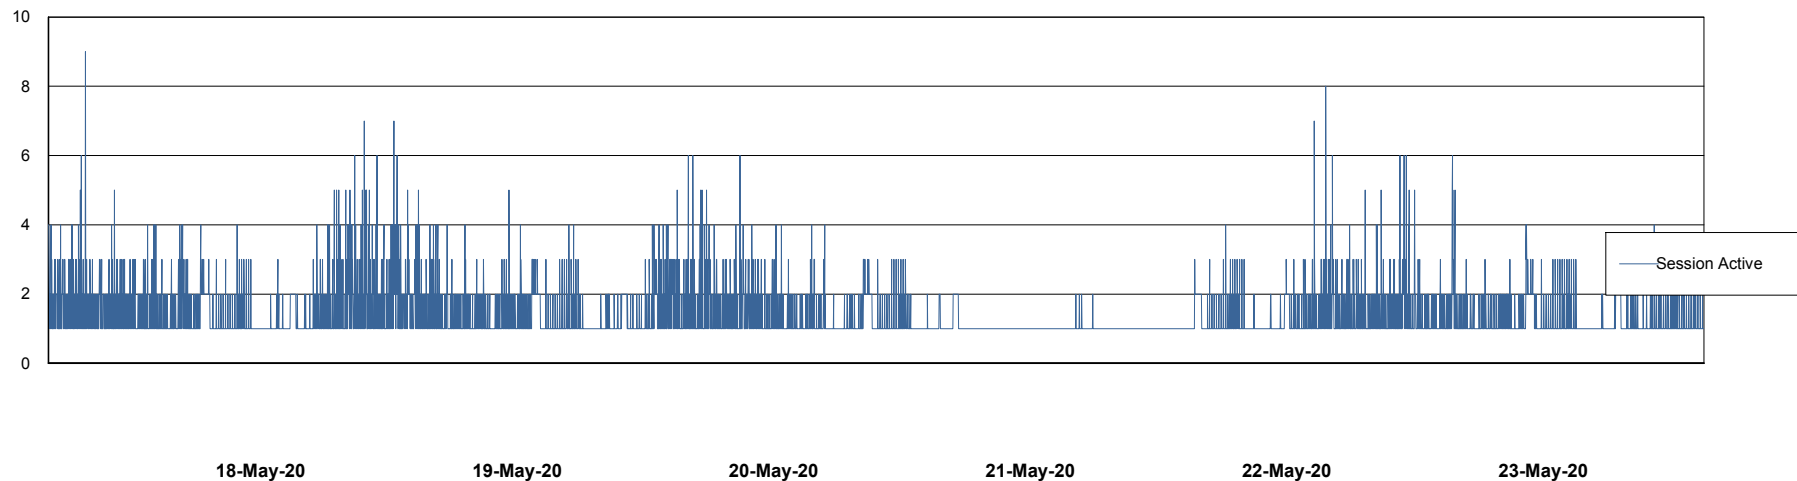

Harddisk Usage VOS_ABSWEB2

	Free disk space on / (%)	Total disk space on / (Gb)	Used disk space on / (Gb)	Total disk space on /home (Gb)	Used disk space on /home (Gb)	Free disk space on /opt (%)	Total disk space on /opt (Gb)	Used disk space on /opt (Gb)	Total disk space on /tmp (Gb)	Used disk space on /tmp (Gb)
23-May-20	79	50	11	50	11	79	50	11	50	11
22-May-20	79	50	11	50	11	79	50	11	50	11
21-May-20	79	50	11	50	11	79	50	11	50	11
20-May-20	79	50	11	50	11	79	50	11	50	11
19-May-20	79	50	11	50	11	79	50	11	50	11
18-May-20	79	50	11	50	11	79	50	11	50	11
17-May-20	79	50	11	50	11	79	50	11	50	11

Weekly SLA Customer Report

Customer VOS_Production
Database ID 68

Database Performance VOSBIDB_Production

18-May-20 19-May-20 20-May-20 21-May-20 22-May-20 23-May-20

18-May-20 19-May-20 20-May-20 21-May-20 22-May-20 23-May-20

Weekly SLA Customer Report

Customer VOS_Production
Database ID 68

Database Performance VOSDB_Production

Weekly SLA Customer Report

Customer VOS_Production
Database ID 68

Database Performance VOSDB_Standby

Weekly SLA Customer Report