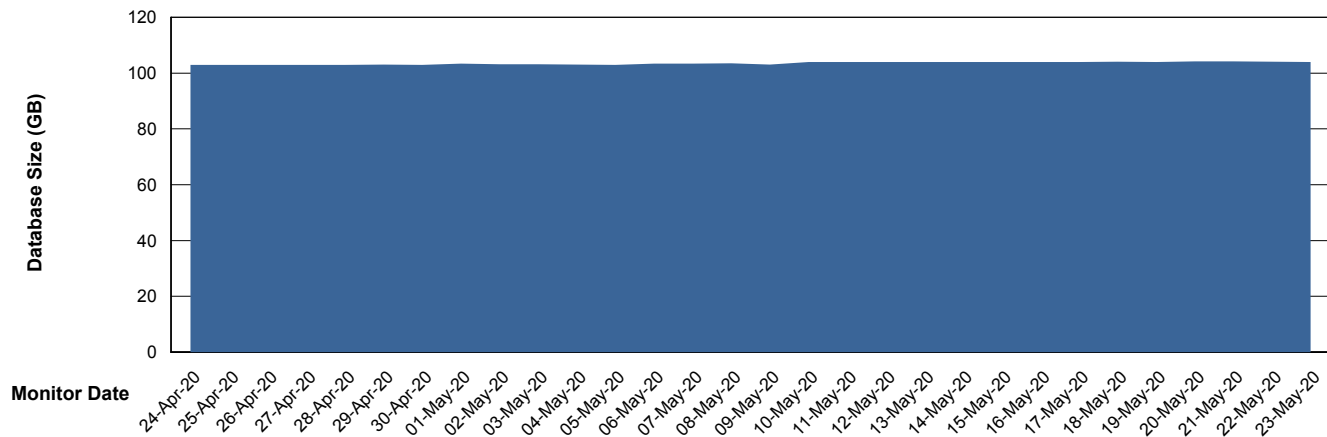

Weekly SLA Customer Report

Customer VOS_Production
Database ID 68

Database Performance VOSDB_Production

Weekly SLA Customer Report

Customer VOS_Production
Database ID 68

Database Performance VOSDB_Standby

Weekly SLA Customer Report

Customer VOS_Production
Database ID 68

DATABASE SIZE VOSBIDB_Production

Database growth over last month

DATABASE SIZE VOSDB_Production

Database growth over last month

Weekly SLA Customer Report

Customer VOS_Production
Database ID 68