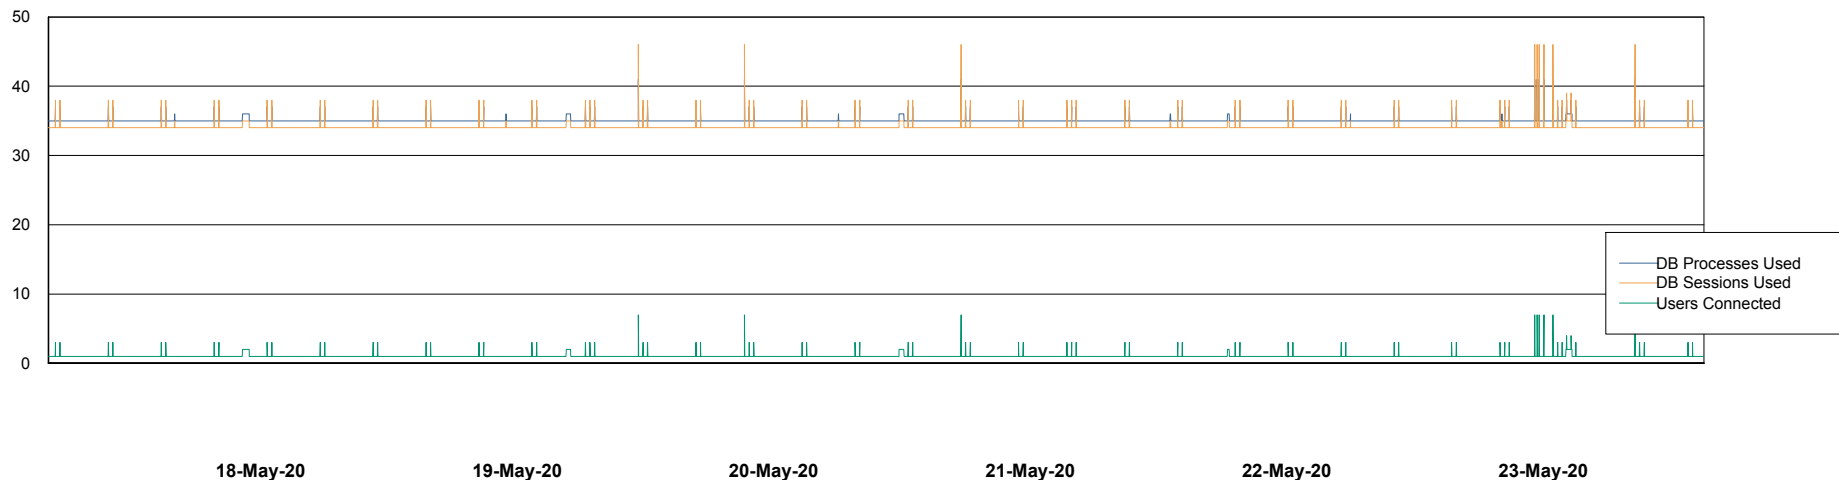

Weekly SLA Customer Report

Customer VEN_Production
Database ID 35

Database Performance ABSVEN06 Primary DB 2019

Weekly SLA Customer Report

Customer VEN_Production
Database ID 35

Database Performance ABSVEN07 Standby DB 2019