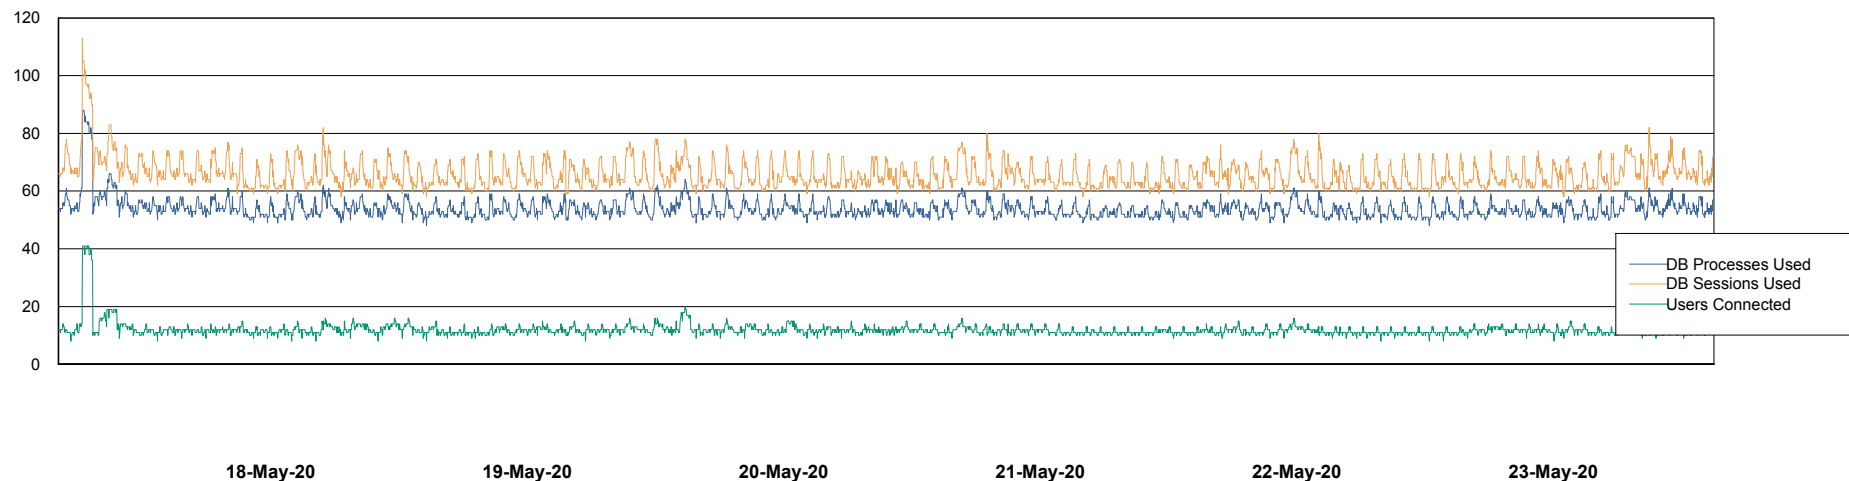

Database Performance VENDB_BI