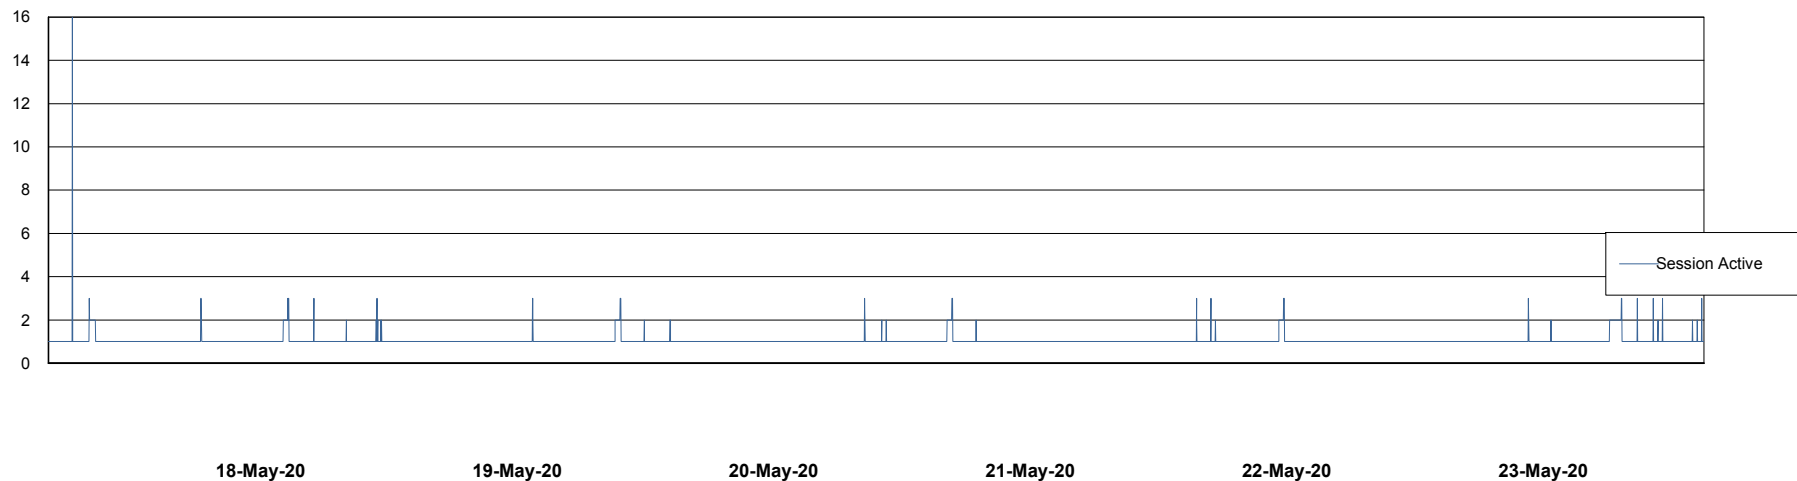

Weekly SLA Customer Report

Customer VEN_Production
Database ID 35

Database Performance ABSVEN06 Primary DB 2019

Weekly SLA Customer Report

Customer VEN_Production
Database ID 35

Database Performance ABSVEN07 Standby DB 2019

Weekly SLA Customer Report

Customer VEN_Production
Database ID 35

Database Performance VENDB_BI

Weekly SLA Customer Report

Customer VEN_Production
Database ID 35

DATABASE SIZE ABSVEN06 Primary DB 2019

Database growth over last month