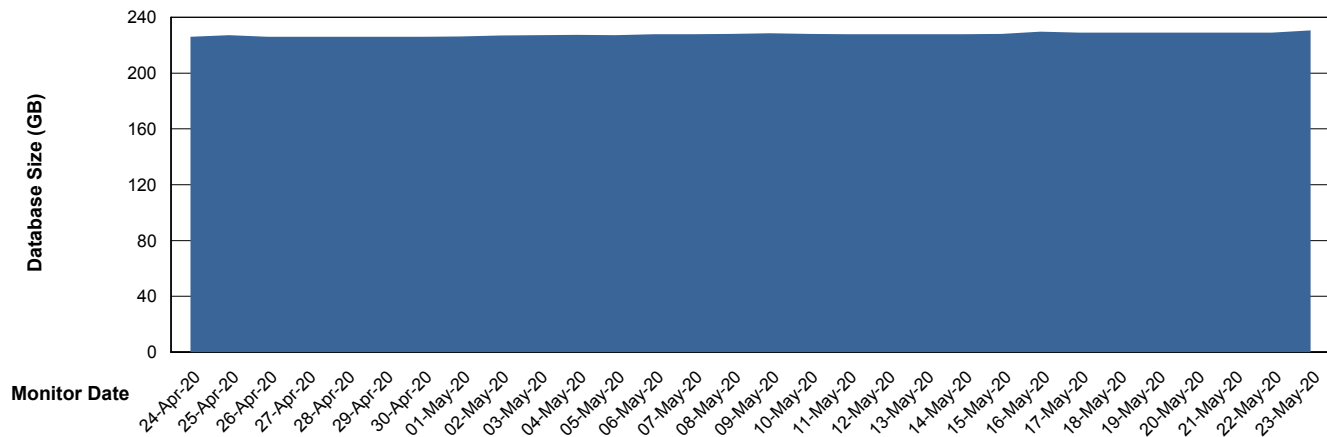

Weekly SLA Customer Report

Customer VEN_Production
Database ID 35

Database Performance VENDB_BI

Weekly SLA Customer Report

Customer VEN_Production
Database ID 35

DATABASE SIZE ABSVEN06 Primary DB 2019

Database growth over last month