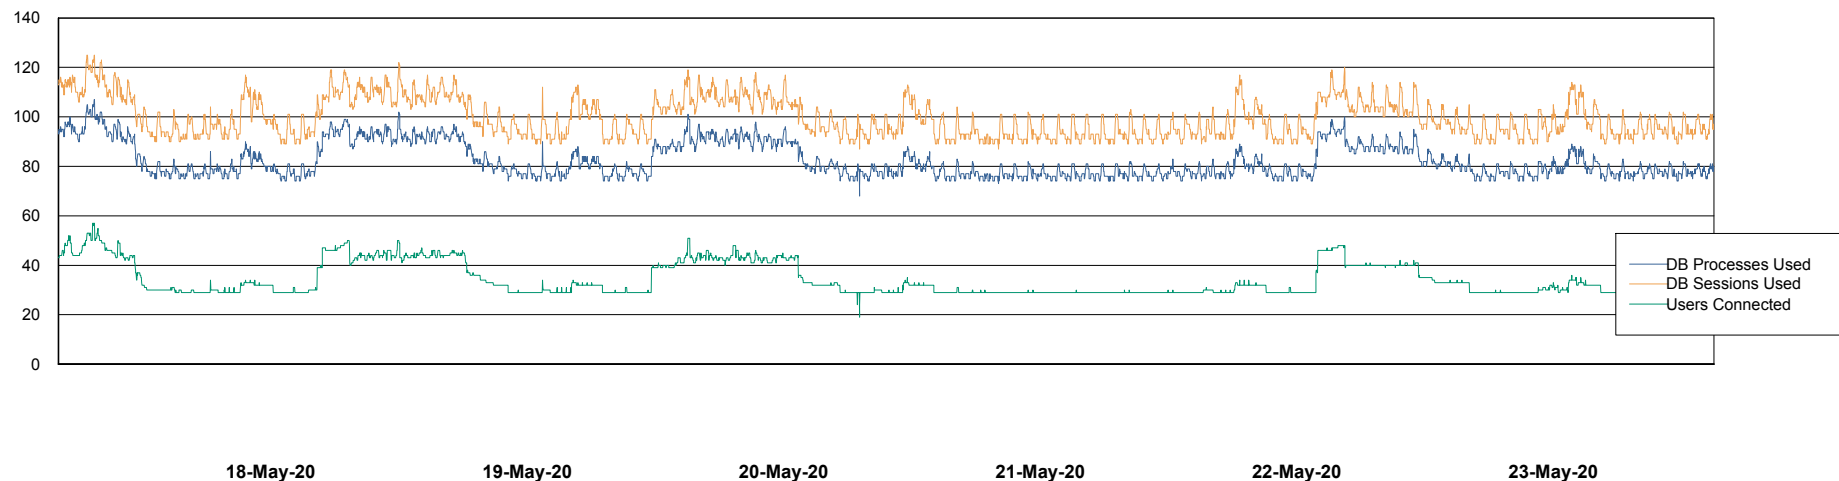

Weekly SLA Customer Report

Customer VEN_Production
 Database ID 35

Harddisk Usage VEN_PRD_DB_BI

	Free disk space on c: (%)	Total disk space on c: (Gb)	Free disk space on d: (%)	Total disk space on d: (Gb)
23-May-20	51	102	44	601
22-May-20	51	102	44	601
21-May-20	51	102	44	601
20-May-20	51	102	44	601
19-May-20	51	102	44	601
18-May-20	51	102	44	601
17-May-20	51	102	44	601

Weekly SLA Customer Report

Customer VEN_Production
Database ID 35

Database Performance ABSVEN06 Primary DB 2019

Weekly SLA Customer Report

Customer VEN_Production
Database ID 35

Database Performance ABSVEN07 Standby DB 2019