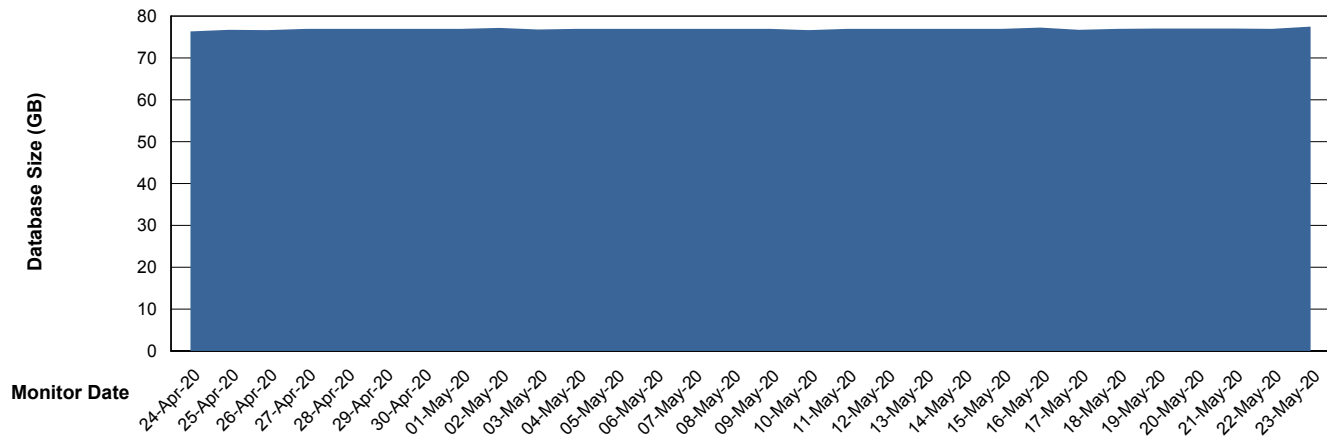

DATABASE SIZE VENDB_BI

Database growth over last month